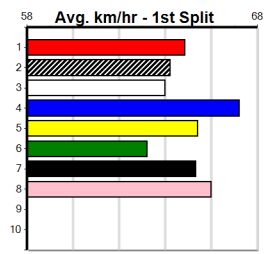

WEBBICON MARINE

Distance: 410m, Race Type: Grade 5, Total Prizemoney: $2,925
1st: $1,950, 2nd: $600, 3rd: $300, 4th: $75

Watchdog Tips:

Bet:

Form Box	Wgt	Dist	Track	Date	Time	BON	Margin	1st/2nd (Time)	PIR	Checked	Comment	WR	Split 1	S/P	Grade

ZAMBADA ICON [5]

F Dog Jul-22 Sire: JARVIS BALE Dam: TIJUANA ICON
Owner(s): Sullivan Sullivan (SYN), R Sullivan, M Sullivan
Trainer: Gavin Gledhill (Coomboona)
Winning Distances: < 300m (0) 300 - 399m (2) 400 - 499m (2) 500 - 599m (0) 600 - 699m (0) > 700m (0)
Winning Weights: 31.9(1) 32.9(2) 33.0(1)

4th (8)	32.9	450	SHP	R7	12-Oct-24	25.70	25.15	4.25L STAR OF VENUS (25.40)	Q/544	.	.	.	6.74	$2.70	5
5th (3)	33.3	450	SHP	R11	21-Oct-24	25.83	25.01	9.50L SILVER MACK (25.17)	M/555	.	.	.	6.88	$16.60	5
4th (8)	33.1	450	SHP	R7	28-Oct-24	25.52	25.13	2.50L NOCTILUCENT (25.35)	M/333	.	.	.	6.69	$20.80	SH
5th (1)	33.1	450	SHP	R5	01-Nov-24	25.76	25.11	5.50L DON'T TELL SHELL (25.39)	M/665	.	.	.	6.84	$9.00	5
1st (7)	32.9	425	BEN	R9	06-Nov-24	24.04	23.88	2.25L STAR'S HOPE (24.19)	M/531	.	.	.	6.75	$2.40	5
2nd (7)	33.0	450	SHP	R7	11-Nov-24	25.61	25.09	1.75L DAINTREE PEDRO (25.48)	M/864	.	.	.	6.87	$13.40	5
5th (1)	33.1	450	SHP	R8	16-Nov-24	25.55	25.20	3.25L OUR ALAMO (25.33)	M/666	.	.	.	6.69	$3.70	5
6th (7)	32.1	395	MBR	R9	05-Jan-25	23.13	22.21	8.00L FLYING ARTIE (22.58)	0	.	VNAI	.	5.15	$2.90	6

Last 3 wins NOT included above

1st (3)	31.9	390	SHP	R2	14-Mar-24	22.58	22.13	0.50L GOSSIP GIRL (22.62)	M/11	.	.	.	8.51	$3.80	M
1st (8)	32.9	390	SHP	R2	10-Aug-24	22.33	22.14	2.00L MORAINIE MILEY (22.45)	M/22	.	.	.	8.67	$3.70	7
1st (3)	33.0	450	SHP	R11	14-Sep-24	25.52	25.39	0.75L FAWN DINGO (25.58)	Q/111	.	.	.	6.60	$2.10	X67

Box History

Bx	1st	2nd	3rd	4th	5th	6th	7th	8th
1	1	1	2					1
2			1	1				
3	2				1			1
4		1						
5			1	1				
6			1					
7	1	1			1	1		
8	1			2		1		

Prize Best Starts	$7680.00
Trk/Dts	F5H
APM	25-4-4-5
	0-0-0-0
	3606