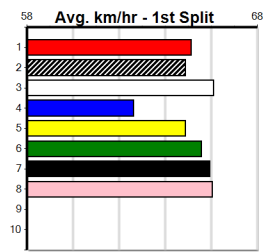

WATTS PRICE ACCOUNTANTS

Distance: 410m, Race Type: Grade 5, Total Prizemoney: $2,925
1st: $1,950, 2nd: $600, 3rd: $300, 4th: $75

Watchdog Tips: ☐ ☐ ☐ ☐ ☐

Bet: ☐ ☐ ☐ ☐ ☐

1

NICE ONE TOM [5]
BE Dog Mar-22 Sire: TOMMY SHELBY Dam: IVY WREN
Owner(s): B Fulton Trainer: Peter Fulton (Ecklin South)
Winning Distances: < 300m (0) 300 - 399m (3) 400 - 499m (4) 500 - 599m (0) 600 - 699m (0) > 700m (0)
Winning Weights: 27.5(1) 28.1(1) 28.3(1) 28.4(1) 28.8(1) 29.2(1) 29.6(1)

2nd	7th	8th	4th	1st	WBL	R12	14-Nov-24	22.52	22.00	1.00L	PATRICE LASS (22.47)	Q/11	.	.	.	8.64	$6.40	5
4th (7)	28.8	410	HOR	R9	19-Nov-24	23.69	23.16	7.00L	DON'T TELL SHELL (23.20)	M/22	.	.	.	.	.	10.53	$31.00	5
7th (2)	28.7	400	GEL	R5	22-Nov-24	23.26	22.27	11.00	MAKE THE CUT (22.49)	M/77	.	.	.	.	.	8.89	$28.90	5
7th (2)	29.2	410	HOR	R9	26-Nov-24	23.81	22.97	9.00L	LEO BALE (23.18)	Q/66	.	.	.	.	.	10.76	$70.10	5
6th (3)	29.3	390	BAL	R14	11-Dec-24	22.74	22.02	9.50L	MAYBE RAIN (22.09)	Q/24	.	.	.	.	.	8.53	$14.10	5
8th (5)	29.3	390	WBL	R4	26-Dec-24	23.75	21.98	18.00	MYOLA THUNDER (22.50)	Q/88	.	.	V7	.	.	9.33	$4.50	5
4th (7)	29.3	390	WBL	R7	02-Jan-25	22.74	22.01	3.75L	BANK ON FRANKIE (22.48)	Q/33	.	.	.	.	.	8.79	$8.30	5
1st (1)	29.6	390	WBL	R12	07-Jan-25	22.45	21.88	1.75L	BLACK BOW (22.56)	Q/22	.	.	.	SW	.	8.68	$1.40	5

Last 3 wins NOT included above

1st (8)	28.8	410	HOR	R12	19-Mar-24	23.63	23.01	0.25L	DASHING CLAUDIA (23.65)	M/11	.	.	.	.	.	10.40	$5.20	5
1st (6)	28.4	390	WBL	R12	28-Mar-24	22.40	22.03	0.10L	GAS MAN (22.41)	M/32	.	.	.	.	.	8.69	$6.70	5
1st (1)	27.5	410	HOR	R7	27-Aug-24	23.34	23.09	1.00L	MOTOR HEAD MAXIM (23.41)	Q/11	.	.	.	.	.	10.39	$5.20	5

Box History

Bx	1st	2nd	3rd	4th	5th	6th	7th	8th
1	3	1	3		1		1	
2		3		1	1			2
3			1			1		2
4				2		2	1	1
5	1	1	1		1			2
6	1		2					1
7		3	2	3			1	1
8	2	2				1		1

Prize Best Starts Trk/Dts APM: $20530.00, 23.34(1)-27/8/24, 56-7-10-9, 24-4-4-3, 5844