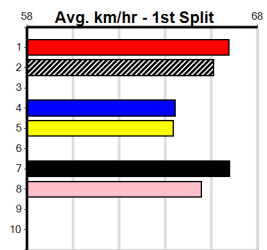

1

2

3

4

5

LOCKS CONSTRUCTIONS

Distance: 485m, Race Type: Mixed 4/5, Total Prizemoney: \$3,875
1st: \$2,600, 2nd: \$800, 3rd: \$400, 4th: \$75

Watchdog Tips: