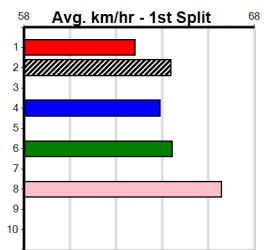

CRYMELON KENNELS

Distance: 410m, Race Type: Maiden, Total Prizemoney: $2,535
1st: $1,680, 2nd: $520, 3rd: $260, 4th: $75

Watchdog Tips: ☐ ☐ ☐ ☐ ☐ Bet: ☐

1 PAW XABIA (NSW)[M]
BK Bitch Mar-23 Sire: TIGGERLONG TONK Dam: DYNA ZESTY Trainer: Daniel Gibbons (Avalon)
Owner(s): B Wheeler
Winning Distances: < 300m (0) 300 - 399m (0) 400 - 499m (0) 500 - 599m (0) 600 - 699m (0) > 700m (0)
Winning Weights:
6th (6) 28.1 400 GEL R3 27-Dec-24 23.39 22.48 12.00 ANGRY CHIEF (22.58) S/77 . . . . . 8.83 $22.10 M

Bx	1st	2nd	3rd	4th	5th	6th	7th	8th
1								
2								
3								
4								
5								
6						1		
7								
8								

Prize Best $0.00 FSH
Starts 1-0-0-0
Trk/Dts 0-0-0-0
APM 0

Last 3 wins NOT included above

2 DIAMANTINA OPAL [M]
BD Bitch Mar-23 Sire: FERNANDO BALE Dam: DIAMANTINA ROSE Trainer: Heather Baxter (Murtoa)
Owner(s): CHAMPAGNE PTN (SYN), S Smith, A Langton
Winning Distances: < 300m (0) 300 - 399m (0) 400 - 499m (0) 500 - 599m (0) 600 - 699m (0) > 700m (0)
Winning Weights:
6th (7) 28.5 410 HOR R2 09-Nov-24 24.07 22.98 7.50L PAW PASADENA (23.56) M/21 . . . . . 10.42 $10.30 M
3rd (8) 28.8 410 HOR R1 12-Nov-24 24.01 22.95 4.00L BOO BOO GIBLET (23.73) S/23 . . . . . 10.61 $2.70 M
3rd (8) 28.6 390 BAL R9 18-Nov-24 23.00 22.32 4.25L MOBILE LAD (22.70) S/33 . . . . . 8.74 $3.60 T3-M
3rd (5) 28.6 410 HOR R1 07-Dec-24 23.91 23.34 1.75L HUSKY BAILEY (23.80) M/22 . . . . . 10.66 $8.40 M
6th (8) 28.5 410 HOR R1 10-Dec-24 24.11 23.06 9.50L THUNDERSTONE (23.45) M/56 . . . . . 10.57 $19.80 M
3rd (1) 28.9 410 HOR R2 23-Dec-24 24.13 23.13 9.00L PAT CARD (23.52) S/43 . . . . . 10.71 $14.80 M
7th (3) 28.4 410 HOR R1 27-Dec-24 24.63 23.28 14.00 TURN THE TIDE (23.67) M/66 . . . . . 11.41 $12.00 M
2nd (8) 28.3 410 HOR R2 06-Jan-25 24.04 22.89 3.5L ERIC QUIRK (23.79) M/33 . . . . . 10.50 $14.60 M

Bx	1st	2nd	3rd	4th	5th	6th	7th	8th
1			1					
2								
3							1	
4								
5			1					
6								
7						1		
8	1	2						

Prize Best $1460.00
Starts 23.91(5)-7/12/24
Trk/Dts 8-0-1-4
APM 1324

Last 3 wins NOT included above

3 RUPEE TRADER [M]
F Dog Feb-23 Sire: ASTON RUPEE Dam: PECHEY'S BABE Trainer: Michael Chilcott (Heathcote)
Owner(s): Greysynd Racing (SYN), W Owen, J Chilcott, A Long
Winning Distances: < 300m (0) 300 - 399m (0) 400 - 499m (0) 500 - 599m (0) 600 - 699m (0) > 700m (0)
Winning Weights:
. . . . .

Bx	1st	2nd	3rd	4th	5th	6th	7th	8th
1								
2								
3								
4								
5								
6								
7								
8								

Prize Best $0 FSH
Starts 0-0-0-0
Trk/Dts 0-0-0-0
APM 0

Last 3 wins NOT included above