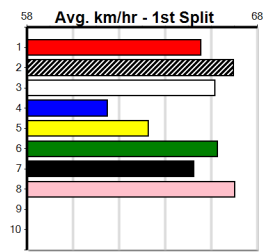

HORSHAM DOORS & GLASS

Distance: 410m, Race Type: Grade 5, Total Prizemoney: $2,925
1st: $1,950, 2nd: $600, 3rd: $300, 4th: $75

Watchdog Tips:

Bet:

Form Box	Wgt	Dist	Track	Date	Time	BON	Margin	1st/2nd (Time)	PIR	Checked	Comment	WR	Split 1	S/P	Grade

ENTERTAINMENT [5]

BK Dog Dec-22 Sire: BERNARDO Dam: DENISE'S VISION
Owner(s): The Milkmen (SYN), C Dalli, J Russo
Winning Distances: < 300m (0) 300 - 399m (0) 400 - 499m (3) 500 - 599m (0) 600 - 699m (0) > 700m (0)
Winning Weights: 31.8(1) 32.1(1) 32.2(1)

1st (2)	32.2	410	HOR	R3	19-Nov-24	23.20	23.16	2.00L THAT'S MY COUSIN (23.34)	Q/11	.	.	.	10.28	$6.50	RW
3rd (8)	31.9	410	HOR	R9	26-Nov-24	23.23	22.97	1.00L LEO BALE (23.18)	M/43	.	.	.	10.41	$18.50	5
2nd (7)	31.9	410	HOR	R11	03-Dec-24	23.54	23.06	1.75L RUXTON SHINE (23.42)	M/22	.	.	.	10.60	$4.70	5
4th (3)	31.9	400	WGL	R11	10-Dec-24	23.10	22.39	4.75L HE'S A ROCK (22.78)	S/65	.	.	.	8.62	$2.20	5
5th (6)	31.9	410	HOR	R11	17-Dec-24	23.75	23.14	7.50L MAXED OUT (23.23)	S/65	.	.	.	10.59	$5.20	5
2nd (2)	32.4	400	WGL	R11	24-Dec-24	23.10	22.19	0.50L ASHLEY HOOK (23.08)	M/22	.	.	.	8.54	$8.50	5
5th (4)	32.3	390	SHP	R13	30-Dec-24	22.35	21.71	4.00L QUEBEC BALE (22.09)	M/75	.	SW	.	8.65	$7.50	5
4th (6)	31.8	400	WGL	R11	07-Jan-25	23.25	22.55	6.00L TUFF TOBY (22.84)	M/65	.	.	.	8.73	$4.50	5

Last 3 wins NOT included above

1st (8)	31.8	400	GEL	R1	05-Jul-24	23.14	22.48	1.75L GINGER RUSH (23.25)	M/32	.	.	.	8.67	$10.00	M
1st (2)	32.1	400	GEL	R10	06-Aug-24	22.64	22.31	2.00L MISS PATSY (22.77)	Q/11	.	.	.	8.43	$7.90	7

Trainer: Dylan Sharp (Lara)

Box History

Bx	1st	2nd	3rd	4th	5th	6th	7th	8th
1	1	1	1					
2	2	2						
3			1	1	1			1
4					1			
5				1	2			
6			1	2	1			
7	1	1						
8	1	2	1					1

Prize Best Starts Trk/Dts APM: $9450.00, 23.20(2)-19/11/24, 24-3-6-4, 8-1-3-3, 5683