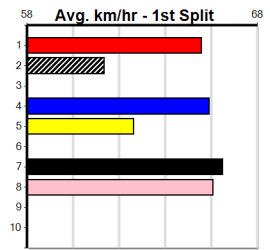

SPORTSBET HT3

Distance: 410m, Race Type: Mixed 6/7 Heat, Total Prizemoney: $2,925
1st: $1,950, 2nd: $600, 3rd: $300, 4th: $75

Watchdog Tips: [ ] [ ] [ ] [ ] Bet: [ ]

Form Box Wgt Dist Track Date Time BON Margin 1st/2nd (Time) PIR Checked Comment W/R Split 1 S/P Grade

VENETIAN BLUE [6] BE Bitch Feb-23 Sire: FERNANDO BALE Dam: CIRCLE OF DREAMS
Owner(s): CHAMPAGNE PTN (SYN), S Smith, A Langton
Winning Distances: < 300m (0) 300 - 399m (0) 400 - 499m (2) 500 - 599m (0) 600 - 699m (0) > 700m (0)
Winning Weights: 29.2(1) 29.4(1)
2nd (3) 29.5 410 HOR R1 22-Oct-24 23.82 22.99 2.50L MISS YOUR KISS (23.65) M/32 . . . 10.68 $4.80 M
1st (1) 29.4 410 HOR R1 29-Oct-24 23.59 23.25 1.00L MY BREW (23.64) Q/11 . . . 10.31 $4.10 M
8th (6) 29.4 410 HOR R3 09-Nov-24 24.21 22.98 9.50L BAG OF SNAGS (23.55) M/88 . . . 10.93 $20.90 7
5th (8) 29.4 410 HOR R3 12-Nov-24 24.03 22.95 11.00 BAG OF SNAGS (23.29) M/55 . . . 10.86 $19.00 7
7th (5) 29.5 410 HOR R9 07-Dec-24 24.11 23.34 4.00L MENTION (23.84) M/24 . . . 10.68 $14.10 7
1st (6) 29.2 410 HOR R4 13-Dec-24 23.64 23.27 1.5L SLOANE SQUARE (23.74) Q/11 . SW . 10.43 $1.80 X67
6th (3) 29.6 410 HOR R3 27-Dec-24 24.32 23.28 11.00 LEONESSA (23.58) M/55 . . . 10.79 $12.40 6G
4th (2) 29.3 410 HOR R10 06-Jan-25 23.73 22.89 3.5L RELEASED (23.49) Q/22 . . . 10.49 $11.10 6G
Last 3 wins NOT included above

Box History
Bx 1st 2nd 3rd 4th 5th 6th 7th 8th
1 1 1 1 1 1 1 1
2 1 1 1 1 1 1 1
3 1 1 1 1 1 1 1
4 1 1 1 1 1 1 1
5 1 1 1 1 1 1 1
6 1 1 1 1 1 1 1
7 1 1 1 1 1 1 1
8 1 1 1 1 1 1 1
Prize Best $3535.00
Starts 23.59(1)-29/10/24
Trk/Dts 11-2-1-1
APM 11-2-1-1
2551

HUSKY BAILEY [7] BK Dog Nov-22 Sire: BERNARDO Dam: HUSKY FLYER
Owner(s): S Bailey
Winning Distances: < 300m (0) 300 - 399m (0) 400 - 499m (1) 500 - 599m (0) 600 - 699m (0) > 700m (0)
Winning Weights: 32.8(1)
3rd (5) 33.4 410 HOR R1 05-Nov-24 23.68 22.93 1.75L BELLA BLOSSOM (23.57) S/55 . . . 11.02 $20.50 MH
5th (1) 33.3 410 HOR R2 12-Nov-24 23.77 22.95 7.50L IT'S BUBBLE TIME (23.27) S/65 . . . 11.07 $14.20 MF
4th (7) 32.9 390 SHP R1 23-Nov-24 22.85 21.91 9.50L MAXIMUM HUGHES (22.22) S/54 . . . 9.02 $6.70 M
1st (2) 32.8 410 HOR R1 07-Dec-24 23.80 23.34 0.25L SOLAR EBONY (23.81) S/65 . SW . 10.95 $6.30 M
4th (6) 32.9 390 BAL R11 13-Dec-24 22.59 22.19 4.75L JUMBUK QUEEN (22.27) S/86 . . . 8.75 $51.70 7
6th (4) 32.7 390 SHP R9 19-Dec-24 22.76 22.10 4.25L ROMAN EMPIRE (22.46) S/87 . . . 8.82 $3.60 7
4th (3) 32.8 410 HOR R2 27-Dec-24 23.95 23.28 2.25L TIME FOR TEA (23.81) S/86 . . . 10.81 $30.80 7
7th (1) 33.2 390 SHP R9 02-Jan-25 22.95 22.20 6.50L HOT ROCKER (22.51) S/77 . . . 8.91 $4.30 T3-7
Last 3 wins NOT included above

Box History
Bx 1st 2nd 3rd 4th 5th 6th 7th 8th
1 1 1 1 1 1 1 1
2 1 1 1 1 1 1 1
3 1 1 1 1 1 1 1
4 1 1 1 1 1 1 1
5 1 1 1 1 1 1 1
6 1 1 1 1 1 1 1
7 1 1 1 1 1 1 1
8 1 1 1 1 1 1 1
Prize Best $2290.00
Starts 23.68(5)-5/11/24
Trk/Dts 13-1-0-1
APM 8-1-0-1
1780

*** VACANT BOX ***
Sire: Dam:
Owner(s):
Winning Distances: < 300m (0) 300 - 399m (0) 400 - 499m (0) 500 - 599m (0) 600 - 699m (0) > 700m (0)
Winning Weights:
Trainer:
Box History