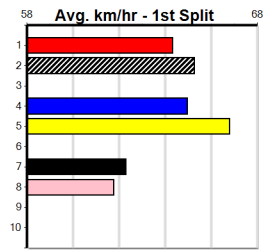

CHS GROUP

Distance: 485m, Race Type: Grade 5, Total Prizemoney: $3,340
1st: $2,230, 2nd: $690, 3rd: $345, 4th: $75

Watchdog Tips:

Bet:

Form	Box	Wgt	Dist	Track	Date	Time	BON	Margin	1st/2nd (Time)	PIR	Checked	Comment	WR	Split 1	S/P	Grade

1 GET IT DONE [5]

WBD Dog Jul-21 **Sire: STAGGER** **Dam: JILLY BE BRAVE** **Trainer: Gavin Gledhill (Coomboona)**

Owner(s): G Gledhill

Winning Distances: < 300m (0) 300 - 399m (1) 400 - 499m (5) 500 - 599m (0) 600 - 699m (0) > 700m (0)

Winning Weights: 31.0(2) 31.7(1) 32.0(1) 32.4(1) 32.8(1)

7th (6)	32.8	450	SHP	R6	28-Oct-24	25.92	25.13	11.00	RHYTHMIC ENERGY (25.16)	M/888	.	.	.	6.80	$54.10	SH
7th (1)	32.2	410	HOR	R11	09-Nov-24	23.85	22.98	8.00L	PAW CHEYENNE (23.33)	M/88	.	.	.	10.89	$14.30	T3-5
5th (4)	32.6	500	BEN	R8	13-Nov-24	29.08	28.49	4.50L	DUTCH IMPACT (28.78)	M/766	.	.	.	7.03	$26.10	T3-5
2nd (5)	32.7	500	BEN	R8	20-Nov-24	28.76	28.60	1.75L	REV MICHAEL (28.65)	M/221	.	.	.	6.72	$11.50	5
4th (1)	32.6	500	BEN	R8	27-Nov-24	28.97	28.44	5.50L	HAD A MISCHIEF (28.60)	M/333	.	.	.	6.78	$9.90	T3-5
4th (5)	32.7	435	SLE	R12	20-Dec-24	24.83	24.11	7.00L	OUR YOGI (24.36)	M/544	.	.	.	5.39	$33.50	5
8th (3)	33.0	410	HOR	R12	27-Dec-24	24.16	23.28	9.50L	BLOCK A BABE (23.49)	M/77	.	.	.	10.90	$36.30	5
1st (7)	32.4	410	HOR	R11	31-Dec-24	23.57	23.29	1.5L	CIRCLE THE SPACE (23.66)	M/33	.	.	.	10.40	$15.80	5

Last 3 wins NOT included above

1st (5)	31.0	450	SHP	R4	15-Jul-23	25.48	25.30	4.25L	CINNAMON DUST (25.76)	Q/321	.	.	.	6.76	$5.30	RW
1st (2)	32.0	450	SHP	R8	14-Dec-23	25.68	25.59	0.50L	AFFAIR BEAUTY (25.71)	M/665	.	.	.	6.82	$14.80	5
1st (4)	32.8	425	BEN	R13	11-Sep-24	24.83	24.14	2.00L	HYDRO GLIDE (24.97)	M/531	.	.	.	6.79	$5.10	T3-5

Box History

Bx	1st	2nd	3rd	4th	5th	6th	7th	8th
1		1	2	5	1	1	1	
2	2				1	1		
3		1				1	5	1
4	1	1	5	1	1			
5	1	2	2	2	3			
6		2	2	2	3			1
7	1	1	1	2	1	1		1
8	1	2	3	1		1	1	

Prize Best Starts	$16950.00
Trk/Dts	FSTD 69-6-10-14
APM	0-0-0-0 3536