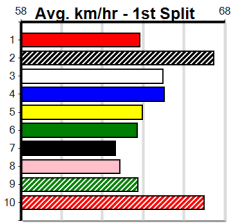

BARN BAR FUNCTION ROOM

Distance: 400m, Race Type: Grade 7, Total Prizemoney: $2,925
1st: $1,950, 2nd: $600, 3rd: $300, 4th: $75

3

7:29PM
(VIC time)

Watchdog Tips: **0 0 0 0** Bet: **0**