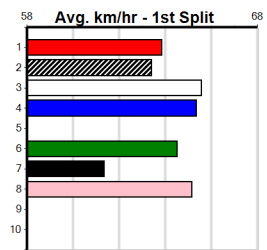

SHIMA SHINE AT STUD

Distance: 460m, Race Type: Mixed 6/7, Total Prizemoney: $2,925
1st: $1,950, 2nd: $600, 3rd: $300, 4th: $75

Watchdog Tips:

Bet:

Table header with columns: Form Box, Wgt, Dist, Track, Date, Time, BON, Margin, 1st/2nd (Time), PIR, Checked, Comment, WR, Split 1, S/P, Grade

Race 1: PARUMBA DAWN [6]
BK Bitch Apr-22 Sire: HARD STYLE RICO Dam: POPPY TALK
Owner(s): E Lieshout
Trainer: Eddie Lieshout (Drouin West)
Winning Distances: < 300m (0) 300 - 399m (0) 400 - 499m (2) 500 - 599m (0) 600 - 699m (0) > 700m (0)
Winning Weights: 28.1(1) 28.7(1)
Box History table and Prize Best Starts table included.

Race 2: MIA NEO [6]
BK Bitch Mar-23 Sire: BEAST UNLEASHED Dam: GRAND NEO
Owner(s): R Neocleous
Trainer: Robert Neocleous (Hazelwood No)
Winning Distances: < 300m (0) 300 - 399m (0) 400 - 499m (2) 500 - 599m (0) 600 - 699m (0) > 700m (0)
Winning Weights: 29.7(2)
Box History table and Prize Best Starts table included.

Race 3: LOCHINVAR CHAOS (NSW)[6]
BK Dog Jun-22 Sire: BARCIA BALE Dam: LARRAKEYAH LADY
Owner(s): J James
Trainer: Bradley Fitton (Pearcedale)
Winning Distances: < 300m (0) 300 - 399m (0) 400 - 499m (2) 500 - 599m (0) 600 - 699m (0) > 700m (0)
Winning Weights: 31.5(1) 32.3(1)
Box History table and Prize Best Starts table included.

Race 4: COLLINDA LOU [6] Biks
BK Bitch May-22 Sire: ASTON DEE BEE Dam: AUDACIOUS BELL
Owner(s): S Tyler
Trainer: Samuel Tyler (Boisdale)
Winning Distances: < 300m (0) 300 - 399m (0) 400 - 499m (2) 500 - 599m (0) 600 - 699m (0) > 700m (0)
Winning Weights: 27.0(1) 27.5(1)
Box History table and Prize Best Starts table included.

Race 5: *** VACANT BOX ***
Sire: Dam:
Owner(s):
Trainer:
Winning Distances: < 300m (0) 300 - 399m (0) 400 - 499m (0) 500 - 599m (0) 600 - 699m (0) > 700m (0)
Winning Weights:
Box History table included.