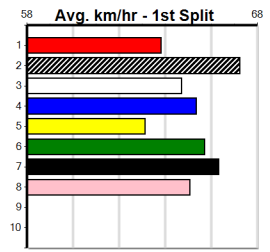

10

Box History

Table with columns Bx, 1st, 2nd, 3rd, 4th, 5th, 6th, 7th, 8th. Includes Prize Best Starts and Trk/Dts APM.

Warragul
12
 10:45PM
 (VIC time)

MC GRAFIX & SIGNS VETERANS

Distance: 400m, Race Type: S/E Veteran, Total Prizemoney: \$2,925
 1st: \$1,950, 2nd: \$600, 3rd: \$300, 4th: \$75