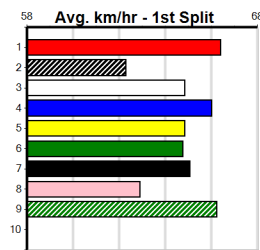

SENNACHIE AT STUD

Distance: 400m, Race Type: Grade 6, Total Prizemoney: $2,925
1st: $1,950, 2nd: $600, 3rd: $300, 4th: $75

Watchdog Tips:

Bet:

Form Box Wgt Dist Track Date Time BON Margin 1st/2nd (Time) PIR Checked Comment WR Split 1 S/P Grade

QUEEN KATE [6]
BK Bitch Aug-22 Sire: FLYING RICCIARDO Dam: MISS MORRISSET
Owner(s): G Johnson
Trainer: Garry Johnson (Chum Creek)
Winning Distances: < 300m (0) 300 - 399m (1) 400 - 499m (1) 500 - 599m (0) 600 - 699m (0) > 700m (0)
Winning Weights: 29.2(1) 29.5(1)
7th (2) 28.8 300 HVL R4 01-Dec-24 17.04 16.23 12.00 BLESSED RAIN (16.23) M/5 . . . . 4.08 $20.40 X67H
3rd (4) 29.3 300 HVL R11 06-Dec-24 17.15 16.89 2.00L CRYPTO PRINCE (17.01) M/2 . . . . 3.95 $2.90 T3-RV
2nd (8) 29.7 350 HVL R6 12-Dec-24 19.62 19.47 2.25L OLIVER KELTON (19.47) M/1 . . . . 6.51 $12.80 6G
2nd (5) 29.7 300 HVL R11 17-Dec-24 17.27 17.06 3.00L BLONDE MUSTANG (17.06) M/7 . . . . 4.08 $1.50 6G
5th (6) 29.8 400 WGL R10 19-Dec-24 23.31 22.68 9.00L SODA DUKE (22.69) M/55 . . . . 8.78 $17.10 6G
2nd (6) 29.1 300 HVL R11 27-Dec-24 17.04 16.90 1.00L SACHIN (16.98) M/2 . . . . 3.96 $3.10 T3-6
2nd (4) 29.1 390 SHP R10 02-Jan-25 22.39 22.20 2.25L PAW KATTIA (22.24) M/22 . . . . 8.48 $4.60 T3-6
8th (3) 29.2 300 HVL R2 05-Jan-25 17.24 16.42 8.50L BUTTERFLY GIRL (16.66) M/3 . . . . 4.00 $21.80 X67
Last 3 wins NOT included above
1st (1) 29.2 400 GEL R1 10-May-24 23.26 22.76 2.00L PAW OCTAVIA (23.40) Q/11 . . . . W 8.53 $1.30 M
1st (8) 29.5 300 HVL R3 27-Sep-24 16.87 16.87 3.00L CLASSIC WYNSTAN (17.07) Q/1 . . . . 3.96 $1.60 T3-7

Box History
Bx 1st 2nd 3rd 4th 5th 6th 7th 8th
1 1
2
3 1 1 1 1 1
4 2 1 1
5 1 1
6 1 2 2
7 1
8 1 2 2
Prize Best Starts Trk/Dts APM $6580.00 23.20(3)-28/11/24 25-2-7-2 4-0-0-0 3775

SECRETS WITHOUT [6]
BK Bitch Apr-22 Sire: HARD STYLE RICO Dam: POPPY TALK
Owner(s): P Schofield
Trainer: Peter Schofield (Hazelwood)
Winning Distances: < 300m (0) 300 - 399m (0) 400 - 499m (2) 500 - 599m (0) 600 - 699m (0) > 700m (0)
Winning Weights: 24.9(1) 25.9(1)
3rd (3) 24.9 400 WGL R9 10-Oct-24 23.13 22.67 4.75L SOMERTON KAREN (22.81) M/43 . . . . 8.90 $8.20 T3-7
4th (6) 24.9 435 SLE R9 18-Oct-24 25.22 24.54 6.50L ANNA (24.80) M/654 . . . . 5.40 $7.60 T3-7
5th (2) 24.9 400 WGL R9 12-Dec-24 23.42 22.69 6.50L KILMANY WARRIOR (22.98) M/87 . . . . 8.78 $13.30 T3-7
2nd (2) 25.6 400 WGL R9 19-Dec-24 22.73 22.68 0.50L MY COOL BREEZE (22.70) M/11 . . . . 8.36 $13.80 7
7th (3) 25.9 400 WGL R2 24-Dec-24 23.39 22.19 6.50L TIPSY TURTLE (22.94) M/76 . . . . 8.59 $14.70 7
1st (2) 25.9 435 SLE R3 29-Dec-24 24.62 24.09 3.75L BRUNO CHOCOLATE (24.88) Q/111 . . . . 5.28 $18.00 7
5th (4) 26.3 400 WGL R5 02-Jan-25 23.43 22.43 13.00 CHESTER CAMPBELL (22.52) M/88 . . . . 8.99 $12.60 SH
2nd (7) 26.2 435 SLE R9 08-Jan-25 25.39 24.66 0.50L KILMANY WARRIOR (25.36) M/612 . . . . 5.46 $2.10 6G
Last 3 wins NOT included above
1st (7) 24.9 400 WGL R9 08-Aug-24 23.18 22.66 5.50L RIVER PLAY (23.56) M/11 . . . . 8.61 $3.10 T3-M

Box History
Bx 1st 2nd 3rd 4th 5th 6th 7th 8th
1 1
2 1 1 2 1 1
3 1 1 1 2 1
4 1 1 1
5 1 1
6 1 1
7 1 1 1
8 1 1
Prize Best Starts Trk/Dts APM $4355.00 22.73(2)-19/12/24 17-2-2-4 8-1-1-2 3338