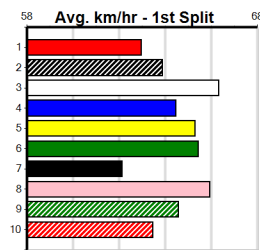

PHOTO MAN AT STUD DAMSELS DASH

Distance: 400m, Race Type: Grade 5, Total Prizemoney: $2,925
1st: $1,950, 2nd: $600, 3rd: $300, 4th: $75

Watchdog Tips:

Bet:

Form Box	Wgt	Dist	Track	Date	Time	BON	Margin	1st/2nd (Time)	PIR	Checked	Comment	WR	Split 1	S/P	Grade

1

BLISSFUL RAIN [5]
BK Bitch May-22 Sire: FERAL FRANKY Dam: WILL IT RAIN Trainer: Brett Mackie (Tooradin)
Owner(s): A Lie
Winning Distances: < 300m (0) 300 - 399m (2) 400 - 499m (1) 500 - 599m (0) 600 - 699m (0) > 700m (0)
Winning Weights: 29.1(1) 29.4(1) 29.5(1)

6th (7)	29.3	400	GEL	R9	05-Nov-24	23.51	22.46	11.00 YOU WIN (22.80)	S/76	.	.	.	8.87	$6.10	7
7th (7)	29.6	400	WGL	R2	12-Nov-24	23.31	22.37	5.50L ELITE INTENTION (22.94)	S/77	.	.	.	8.84	$34.30	7
1st (6)	29.4	300	HVL	R3	20-Nov-24	17.46	17.01	2.00L BALDO (17.58)	M/5	.	.	.	4.06	$3.10	X67
5th (4)	28.9	300	HVL	R3	24-Nov-24	17.15	16.67	7.00L EXTREME BEAST (16.67)	Q/4	.	.	.	3.99	$64.30	X67
2nd (8)	28.6	300	HVL	R9	27-Nov-24	17.06	16.81	2.50L SLIGHTLY SISSY (16.91)	M/2	.	.	.	4.03	$2.90	X67
3rd (4)	28.9	400	WGL	R9	03-Dec-24	23.16	22.49	9.50L FERRET'S KNOCK (22.53)	M/55	.	.	.	8.76	$18.20	X67
7th (8)	29.1	400	WGL	R4	10-Dec-24	23.28	22.39	13.00 FERRET'S KNOCK (22.39)	S/87	.	.	.	8.60	$48.00	X67
1st (5)	29.5	400	WGL	R10	09-Jan-25	22.68	22.59	0.75L ALL ON MERRETT (22.72)	M/41	.	SW	.	8.51	$4.40	T3-6

Last 3 wins NOT included above

1st (4)	29.1	350	TRA	R2	05-Jul-24	20.17	19.49	1.5L TERRORISING TOM (20.26)	M/22	.	.	.	6.78	$16.30	M

Prize Best Starts Trk/Dts APM: $4300.00, 22.68(5)-9/1/25, 11-3-1-1, 5-1-0-1, 2632

2

GALLOPING JESSIE [5]
BK Bitch Sep-22 Sire: BERNARDO Dam: IN ORBIT Trainer: Robert Conway (Bunyip)
Owner(s): R Conway
Winning Distances: < 300m (0) 300 - 399m (0) 400 - 499m (5) 500 - 599m (0) 600 - 699m (0) > 700m (0)
Winning Weights: 22.5(1) 23.3(2) 23.6(1) 23.7(1)

3rd (7)	24.7	400	WGL	R10	04-Nov-24	23.04	22.45	4.75L ASTON BAHT (22.72)	M/22	.	.	.	8.35	$17.60	X45
6th (4)	24.5	400	WGL	R9	08-Nov-24	23.16	22.38	11.00 LIGHTNING RANGE (22.43)	M/66	.	.	.	8.59	$23.50	X45
3rd (5)	24.6	390	BAL	R12	13-Nov-24	22.59	22.11	3.00L NATALIE BALE (22.38)	Q/33	.	.	.	8.55	$30.20	5
8th (7)	24.3	400	WGL	R5	19-Nov-24	23.34	22.27	11.00 HIERARCHY (22.62)	M/86	.	.	.	8.65	$11.10	X45
8th (2)	24.3	435	SLE	R10	24-Nov-24	25.11	24.22	11.00 MYALL SANDY (24.39)	M/488	.	.	.	5.36	$68.80	X45
3rd (3)	24.3	400	WGL	R11	03-Dec-24	23.10	22.49	1.00L MISTY AMY (23.03)	M/21	.	.	.	8.44	$13.00	5
5th (5)	24.9	400	WGL	R5	12-Dec-24	23.61	22.69	10.00 HARAJUKU LASS (22.93)	M/66	.	.	.	8.72	$2.10	T3-5
6th (4)	24.9	400	WGL	R11	31-Dec-24	23.47	22.38	16.00 MR. KIA ORA (22.41)	M/66	.	.	.	8.83	$27.60	5H

Last 3 wins NOT included above

1st (1)	23.3	400	WGL	R10	19-Sep-24	22.83	22.83	1.5L HAMMER (22.92)	Q/11	.	.	.	8.30	$9.80	6G
1st (2)	23.3	400	WGL	R11	27-Sep-24	22.94	22.64	2.25L MAGIC BEE (23.08)	Q/22	.	SW	.	8.41	$2.90	5
1st (5)	23.6	435	SLE	R5	20-Oct-24	24.72	24.18	0.50L MYALL MEG (24.74)	Q/111	.	.	.	5.21	$30.80	RW

Prize Best Starts Trk/Dts APM: $8445.00, 22.83(1)-19/9/24, 23-5-1-3, 17-4-1-2, 4587