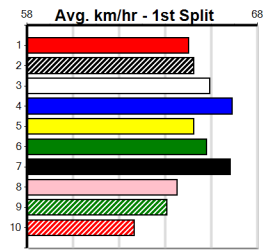

RSN GREY AREAS - WEDNESDAY & FRIDAY

Distance: 400m, Race Type: Mixed 4/5, Total Prizemoney: $3,360
1st: $2,250, 2nd: $690, 3rd: $345, 4th: $75

Watchdog Tips:

Bet:

Form Box Wgt Dist Track Date Time BON Margin 1st/2nd (Time) PIR Checked Comment WR Split 1 S/P Grade

OPRAH BALE (NSW)[5]
RBD Dog Mar-22 Sire: KONOMI Dam: WENDALIN BALE
Owner(s): T Kennedy-harris
Trainer: Tammy Kennedy-harris (Devon M ENG MEA 2025-01-11)
Winning Distances: < 300m (0) 300 - 399m (0) 400 - 499m (9) 500 - 599m (1) 600 - 699m (0) > 700m (0)
Winning Weights: 31.2(1) 31.5(2) 31.9(1) 32.4(1) 33.0(3) 33.2(1) 33.6(1)
Box History table and Prize Best Starts table included.

ASTON IMAGE [4]
BD Dog Oct-21 Sire: ASTON DEE BEE Dam: ASTON GEISHA
Owner(s): R Borda
Trainer: Nicole Lund (Longwarry)
Winning Distances: < 300m (0) 300 - 399m (0) 400 - 499m (8) 500 - 599m (0) 600 - 699m (0) > 700m (0)
Winning Weights: 33.1(1) 33.2(1) 33.3(1) 33.7(1) 33.9(2) 34.0(1) 34.4(1)
Box History table and Prize Best Starts table included.

CRACKERJACK ARET [4]
RF Dog Feb-21 Sire: FERNANDO BALE Dam: MAXIMUM KACK
Owner(s): M Chapple
Trainer: Trevor Whitford (Willow Grove)
Winning Distances: < 300m (0) 300 - 399m (0) 400 - 499m (10) 500 - 599m (7) 600 - 699m (1) > 700m (0)
Winning Weights: 31.2(1) 31.3(2) 31.4(1) 31.6(1) 31.7(1) 31.9(2) 32.0(1) 32.1(3) 32.4(4) 32.5(2)
Box History table and Prize Best Starts table included.

FROG MARCH [5]
BD Dog Mar-22 Sire: ASTON DEE BEE Dam: FUGACIOUS
Owner(s): J Guy
Trainer: Susan Dalton (Coldstream)
Winning Distances: < 300m (0) 300 - 399m (4) 400 - 499m (3) 500 - 599m (0) 600 - 699m (0) > 700m (0)
Winning Weights: 34.9(1) 35.1(2) 35.2(1) 35.3(2) 35.7(1)
Box History table and Prize Best Starts table included.

LOCKED AND READY [5]
BK Dog Jun-19 Sire: FULLY LOADED Dam: PRINCESS GEMINI
Owner(s): J Carr
Trainer: John Carr (Devon Meadows)
Winning Distances: < 300m (0) 300 - 399m (15) 400 - 499m (8) 500 - 599m (0) 600 - 699m (0) > 700m (0)
Winning Weights: 29.7(1) 30.0(1) 30.2(1) 30.4(2) 30.5(1) 30.6(3) 30.7(1) 30.9(2) 31.0(2) 31.1(2) 31.3(1) 31.6(1)
Box History table and Prize Best Starts table included.

1

2

3

4

5