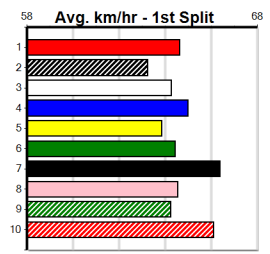

Warragul
10
10:05PM
(VIC time)

OAKS SUPER BOX DAMSELS DASH

Distance: 400m, Race Type: Grade 5, Total Prizemoney: $2,925
1st: $1,950, 2nd: $600, 3rd: $300, 4th: $75

Watchdog Tips: ☐ ☐ ☐ ☐ ☐ Bet: ☐

Form	Box	Wgt	Dist	Track	Date	Time	BON	Margin	1st/2nd (Time)	PIR	Checked	Comment	WR	Split 1	S/P	Grade
WILD CUDDLE [5]																
BK		Bitch		Feb-22		Sire: FERAL FRANKY		Dam: WAR RUBY		Trainer: Debra Cumes (Drouin West)						
Owner(s): D Cumes																
Winning Distances: < 300m (0) 300 - 399m (0) 400 - 499m (5) 500 - 599m (2) 600 - 699m (0) > 700m (0)																
Winning Weights: 25.2(1) 25.9(1) 26.1(1) 26.5(1) 26.7(1) 27.2(1) 27.6(1)																
1st	(7)	27.2	460	WGL	R8	10-Oct-24	25.88	25.83	4.25L DASHER BALE (26.16)	M/211	.	SW	.	6.53	$2.00	T3-5
7th	(2)	27.1	515	SAN	R7	17-Oct-24	30.27	29.22	16.00 MORTON (29.22)	M/5447	.	.	.	5.18	$94.10	SH
5th	(7)	27.2	450	BAL	R5	23-Oct-24	25.92	24.99	6.00L SUNNY'S ALRIGHT (25.50)	M/677	.	.	.	6.70	$10.80	5
1st	(7)	27.6	510	SLE	R7	17-Nov-24	29.07	28.68	0.75L SMOOTH RANGER (29.11)	M/222	.	.	.	9.30	$2.00	5
7th	(5)	27.7	515	SAP	R5	25-Nov-24	30.21	29.49	4.25L SMOOTH RANGER (29.91)	M/4777	.	.	.	5.20	$8.90	5
7th	(2)	27.4	640	SLE	R8	01-Dec-24	37.61	36.46	17.00 RAYA STAR (36.46)	M/3666	.	.	.	6.13	$34.60	S
7th	(3)	27.5	510	SLE	R5	08-Dec-24	29.43	28.42	15.00 NANGAR JIM (28.42)	M/777	.	.	.	9.40	$12.20	X45
4th	(1)	26.8	460	WGL	R8	09-Jan-25	26.46	25.74	3.75L GAZING COLLINDA (26.20)	M/224	.	.	.	6.56	$5.20	T3-5
Last 3 wins NOT included above																
1st	(7)	26.1	400	WGL	R10	30-Jan-24	22.93	22.39	1.5L LETHAL TRIX (23.03)	M/22	.	.	.	8.42	$2.50	RW
1st	(4)	25.2	515	SAP	R10	10-Mar-24	29.77	29.77	1.25L AERO RICCARTON (29.85)	Q/1111	.	SW	.	5.07	$2.00	RW
1st	(8)	26.7	425	BEN	R11	05-Jul-24	24.15	23.75	2.00L FLY CHIC (24.27)	M/343	.	.	.	6.72	$5.20	5

Box History								
Bx	1st	2nd	3rd	4th	5th	6th	7th	8th
1	1	1	2	1	1			1
2		2	1	1	1			3
3			1	1	1			2
4	1	1			1	1	1	1
5					1			1
6	1		1		1	1		1
7	3	1	3	1	1			1
8	1	1		1	3	2		
Prize Best Starts								$19555.00
Trk/Dts								22.62(2)-16/1/24
APM								51-7-6-8 11-3-3-1 4728

Form	Box	Wgt	Dist	Track	Date	Time	BON	Margin	1st/2nd (Time)	PIR	Checked	Comment	WR	Split 1	S/P	Grade
RUTHLESS SECRET [5]																
BK		Bitch		Sep-22		Sire: AUSSIE SECRET		Dam: DYNA SARAH		Trainer: Jodie Selleck (Tooradin)						
Owner(s): R Bean																
Winning Distances: < 300m (0) 300 - 399m (1) 400 - 499m (2) 500 - 599m (0) 600 - 699m (0) > 700m (0)																
Winning Weights: 26.4(1) 26.7(1) 26.8(1)																
3rd	(6)	26.7	390	SHP	R2	10-Jun-24	22.71	21.99	7.00L LULU'S RIDE (22.24)	M/63	.	.	.	8.86	$3.80	MSF
5th	(1)	27.2	435	SLE	R10	17-Jul-24	25.41	24.54	2.50L CHALUPA BATMAN (25.25)	M/255	.	.	.	5.39	$2.60	RW
4th	(4)	26.9	435	SLE	R4	04-Aug-24	24.98	24.36	9.00L FLYING MUFFIN (24.36)	M/654	.	.	.	5.35	$8.40	7
1st	(2)	26.8	400	WGL	R2	09-Aug-24	22.90	22.22	2.75L ATOMIC SECRET (23.08)	M/32	.	.	.	8.60	$4.60	X67
5th	(7)	27.0	400	WGL	R10	16-Aug-24	23.28	22.44	9.50L CHALUPA BATMAN (22.64)	S/54	.	.	.	8.64	$5.10	RW
1st	(4)	26.7	435	SLE	R3	28-Aug-24	24.86	24.42	0.50L SNOWFEST (24.89)	M/522	.	.	.	5.40	$3.10	X67
8th	(3)	27.9	400	WGL	R11	24-Dec-24	23.51	22.19	6.50L ASHLEY HOOK (23.08)	M/88	.	.	.	8.85	$20.10	5
4th	(1)	27.3	400	WGL	R10	31-Dec-24	23.01	22.38	1.5L PAW WINCEY (22.91)	Q/22	.	.	.	8.52	$7.10	5H
Last 3 wins NOT included above																
1st	(7)	26.4	390	SHP	R4	03-Jun-24	22.21	21.80	1.25L OSPREY WIZARD (22.29)	M/32	.	SW	.	8.47	$15.40	MH