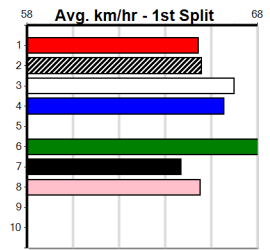

SPORTSBET NOBODY DOES IT EASIER

Distance: 460m, Race Type: Free For All, Total Prizemoney: $3,360
1st: $2,250, 2nd: $690, 3rd: $345, 4th: $75

Watchdog Tips:

Bet:

Form Box Wgt Dist Track Date Time BON Margin 1st/2nd (Time) PIR Checked Comment W/R Split 1 S/P Grade

LASSARD [4] BK Dog Mar-21 Sire: FLYING RICCIARDO Dam: FLOWING Trainer: Mark Delbridge (Balliang)
Winning Distances: < 300m (0) 300 - 399m (0) 400 - 499m (2) 500 - 599m (9) 600 - 699m (0) > 700m (0)
Winning Weights: 33.1(1) 33.4(1) 33.5(3) 34.2(1) 34.4(2) 34.5(2) 35.2(1)
Box History table with columns Bx, 1st, 2nd, 3rd, 4th, 5th, 6th, 7th, 8th

BLACK VIPER [4] BK Dog Jun-21 Sire: ASTON DEE BEE Dam: LADY PANDORA Trainer: Matthew Clark (Briagolong)
Winning Distances: < 300m (0) 300 - 399m (4) 400 - 499m (13) 500 - 599m (3) 600 - 699m (0) > 700m (0)
Winning Weights: 32.6(1) 32.7(1) 33.0(1) 33.1(2) 33.4(3) 33.5(5) 33.6(3) 33.7(1) 33.8(1) 33.9(2)
Box History table with columns Bx, 1st, 2nd, 3rd, 4th, 5th, 6th, 7th, 8th

MOTION SENSOR [2] BK Dog Mar-22 Sire: BERNARDO Dam: NO TALKING Trainer: Debbie Selleck (Tooradin)
Winning Distances: < 300m (0) 300 - 399m (0) 400 - 499m (6) 500 - 599m (5) 600 - 699m (0) > 700m (0)
Winning Weights: 30.8(1) 31.2(1) 31.4(1) 31.5(1) 31.6(1) 32.2(1) 32.3(1) 32.4(1) 32.8(2) 33.4(1)
Box History table with columns Bx, 1st, 2nd, 3rd, 4th, 5th, 6th, 7th, 8th

INVICTUS HARRY [4] BK Dog Mar-21 Sire: FERNANDO BALE Dam: JUBILATION Trainer: Joyce Condon (Devon Meadows)
Winning Distances: < 300m (0) 300 - 399m (3) 400 - 499m (4) 500 - 599m (9) 600 - 699m (0) > 700m (0)
Winning Weights: 33.5(1) 33.8(1) 33.9(1) 34.0(2) 34.1(3) 34.2(1) 34.3(4) 34.4(1) 34.5(1) 35.1(1)
Box History table with columns Bx, 1st, 2nd, 3rd, 4th, 5th, 6th, 7th, 8th

*** VACANT BOX *** Sire: Dam: Trainer:
Owner(s):
Winning Distances: < 300m (0) 300 - 399m (0) 400 - 499m (0) 500 - 599m (0) 600 - 699m (0) > 700m (0)
Winning Weights:
Box History

1

2

3

4

5