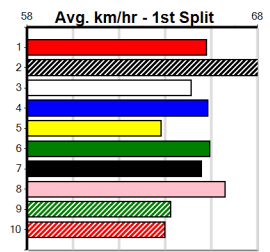

Owner(s):

Winning Distances: < 300m (0) 300 - 399m (0) 400 - 499m (0) 500 - 599m (0) 600 - 699m (0) > 700m (0)

Winning Weights:

Box History

VIATEK DAMSELS DASH

Distance: 400m, Race Type: Grade 5, Total Prizemoney: \$2,925
1st: \$1,950, 2nd: \$600, 3rd: \$300, 4th: \$75