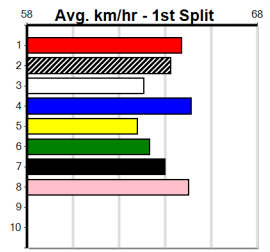

PAUA OF BUDDY AT STUD

Distance: 460m, Race Type: Grade 5, Total Prizemoney: $2,925
1st: $1,950, 2nd: $600, 3rd: $300, 4th: $75

Watchdog Tips:

Bet:

Table with columns: Form Box, Wgt, Dist, Track, Date, Time, BON, Margin, 1st/2nd (Time), PIR, Checked, Comment, W/R, Split 1, S/P, Grade

MISS JAZZ [5]
DKBD Bitch Jan-22 Sire: FERNANDO BALE Dam: SMOKIN' CINDY
Owner(s): Franstail (SYN), R Burns, G Mills, J Mills, M Hummel, A Corrone
Trainer: Gregory Mills (Frankston)

DAZZLER [5]
BK Dog Sep-20 Sire: MOREIRA Dam: SHE'S PERFECT
Owner(s): Ryino Racing (SYN), M Ryan, D Ryan
Trainer: Robert Cunningham (Devon Mead)

EMPTY YOUR MIND [5]
BD Dog May-22 Sire: FERAL FRANKY Dam: WILL IT RAIN
Owner(s): A Lie
Trainer: Brett Mackie (Tooradin)

BEAR HAND [5]
BK Dog Jun-22 Sire: ASTON DEE BEE Dam: MIA'S HAND
Owner(s): R Haines
Trainer: Donna Dean (Nyora)

RUMOUR CONFIRMED [5]
RF Dog Mar-21 Sire: HOOKED ON SCOTCH Dam: SPARKY GIRL
Owner(s): TWENTY YEARS (SYN), G Howell, M Carlstrom, G Beattie, B Melbourne
Trainer: Geoffrey Howell (Pearcedale)

1

2

3

4

5

Box History table for MISS JAZZ [5]

Box History table for DAZZLER [5]

Box History table for EMPTY YOUR MIND [5]

Box History table for BEAR HAND [5]

Box History table for RUMOUR CONFIRMED [5]