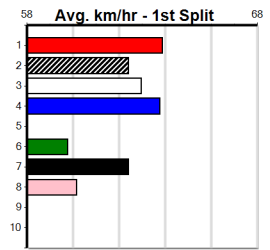

Distance: 460m, Race Type: Maiden, Total Prizemoney: $2,535
1st: $1,680, 2nd: $520, 3rd: $260, 4th: $75

Watchdog Tips:

Bet:

Form Box	Wgt	Dist	Track	Date	Time	BON	Margin	1st/2nd (Time)	PIR	Checked	Comment	WR	Split 1	S/P	Grade

1

LITTLE CHATTER [M]
BK Bitch Feb-23 Sire: LOTS OF CHATTER Dam: YOU BUG ME
Owner(s): T Jose Trainer: Graeme Jose (Catani)
Winning Distances: < 300m (0) 300 - 399m (0) 400 - 499m (0) 500 - 599m (0) 600 - 699m (0) > 700m (0)
Winning Weights:

Rank	Box	Wgt	Dist	Track	Date	Time	BON	Margin	1st/2nd (Time)	PIR	Checked	Comment	WR	Split 1	S/P	Grade
3rd (5)	25.2	435	SLE	R3	16-Oct-24	24.87	24.34	2.00L	HOLLY ROSE (24.74)	M/233	.	.	.	5.34	$3.50	M
2nd (7)	25.1	400	WGL	R2	22-Oct-24	23.08	22.73	4.25L	INVICTUS BLUE (22.79)	Q/12	.	.	.	8.41	$2.90	M
4th (7)	25.7	435	SLE	R2	10-Nov-24	25.12	24.30	5.00L	BOWIE SUNNY (24.79)	M/433	.	.	.	5.36	$4.40	M
3rd (8)	25.6	460	WGL	R2	19-Nov-24	26.34	25.67	10.00	LAMIA NONNA MIM (25.67)	M/333	.	.	.	6.71	$6.40	M
F (4)	26.1	510	SLE	R3	24-Nov-24	0.00	29.02	.	AMRON SAMMY (29.12)	.	.	V14	.	.	$9.20	M
3rd (2)	25.5	460	WGL	R2	10-Dec-24	26.69	25.63	3.00L	BAYWARA (26.49)	Q/112	.	.	.	6.56	$4.00	M
3rd (2)	25.2	435	SLE	R1	29-Dec-24	24.83	24.09	2.00L	PAW NEVADA (24.70)	M/233	.	.	.	5.32	$3.60	M
2nd (6)	25.3	460	WGL	R3	09-Jan-25	26.06	25.74	4.75L	EMPTINESS (25.74)	M/222	.	.	.	6.57	$1.90	T3-M

Last 3 wins NOT included above

Box	1st	2nd	3rd	4th	5th	6th	7th	8th
1								
2			2					
3								
4								
5				1				
6		2						
7			1					
8				1				

Prize Best	$2475.00
Starts	26.06(6)-9/1/25
Trk/Dts	10-0-3-4
APM	4-0-1-2
	1821

2

INNER VISION [M]
F Dog Oct-22 Sire: FERAL FRANKY Dam: CALL ME BUBBLES
Owner(s): BEV AND DANIEL (SYN), B Pell, D Pell Trainer: Mark Delbridge (Balliang)
Winning Distances: < 300m (0) 300 - 399m (0) 400 - 499m (0) 500 - 599m (0) 600 - 699m (0) > 700m (0)
Winning Weights:

Rank	Box	Wgt	Dist	Track	Date	Time	BON	Margin	1st/2nd (Time)	PIR	Checked	Comment	WR	Split 1	S/P	Grade
3rd (8)	35.6	425	BEN	R1	20-Dec-24	24.87	23.75	4.00L	ROCK SHOW (24.60)	S/433	.	.	.	6.74	$1.80	M
4th (8)	35.6	425	BEN	R1	27-Dec-24	25.08	23.73	13.00	GUNAI CYCLONE (24.21)	S/855	.	.	.	6.87	$3.40	MH
3rd (8)	34.8	390	WBL	R1	04-Jan-25	22.87	22.03	5.50L	DEMOLISH (22.52)	S/53	.	.	.	9.05	$3.20	MH
2nd (6)	34.6	390	WBL	R2	09-Jan-25	22.56	21.75	4.25L	DEMOLISH (22.27)	S/43	.	.	.	8.95	$6.90	MF

Last 3 wins NOT included above

Box	1st	2nd	3rd	4th	5th	6th	7th	8th
1								
2								
3								
4								
5								
6		1						
7								
8			2	1				

Prize Best	$1195.00
Starts	FSH
Trk/Dts	4-0-1-2
APM	0-0-0-0
	1195

3

PHANTOM DONALD [M]
WBK Dog May-23 Sire: TOMMY SHELBY Dam: COSMIC SPARKLE
Owner(s): M Italia Trainer: Michael Italia (Pearcedale)
Winning Distances: < 300m (0) 300 - 399m (0) 400 - 499m (0) 500 - 599m (0) 600 - 699m (0) > 700m (0)
Winning Weights:

Rank	Box	Wgt	Dist	Track	Date	Time	BON	Margin	1st/2nd (Time)	PIR	Checked	Comment	WR	Split 1	S/P	Grade
6th (6)	34.1	515	SAP	R1	23-Dec-24	31.27	29.71	17.00	SOUTH THAILAND (30.12)	M/7776	.	.	.	5.35	$5.70	M
7th (2)	33.9	515	SAP	R1	30-Dec-24	31.03	29.30	7.00L	AFTERSHOCK (30.55)	M/6667	.	.	.	5.24	$16.60	M
5th (4)	33.4	515	SAP	R1	06-Jan-25	30.64	29.37	9.50L	WHATEVER JACK (29.99)	M/6566	.	.	.	5.35	$16.10	M

Last 3 wins NOT included above

Box	1st	2nd	3rd	4th	5th	6th	7th	8th
1								
2								1
3								
4					1			
5								
6						1		
7								
8								

Prize Best	$0.00
Starts	FSH
Trk/Dts	3-0-0-0
APM	0-0-0-0
	0