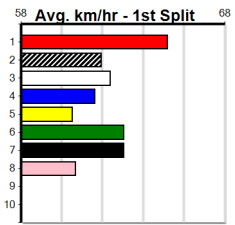

CITY VIEW BISTRO (0-2 WINS)

Distance: 600m, Race Type: Restricted Win, Total Prizemoney: $4,445
1st: $2,990, 2nd: $920, 3rd: $460, 4th: $75

2

7:17PM

(VIC time)

Watchdog Tips: **0 0 0 0** Bet: .