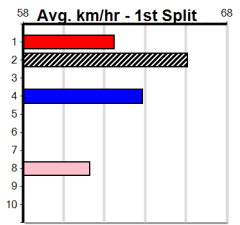

Distance	Grade	Avg. Time
525m	Mixed 4/5	30.09
525m	Grade 5 Heat	30.15
525m	Grade 5	30.24
525m	Mixed 6/7	30.38
525m	Maiden	30.46
600m	Mixed 4/5	34.60
600m	Restricted Win	35.07

Track Record:

Distance	Time	Greyhound	Date Set
525m	29.376	ALLEN DEED	03-Jan-15
600m	33.911	DYNA DOUBLE ONE	06-Feb-16
730m	41.933	SPACE STAR	28-Feb-15

Mobile Form Guide

The Meadows

RSN GREY AREAS - WEDNESDAY & FRID

Distance: 525m, Race Type: Maiden, Total Prizemoney: \$2,860
 1st: \$1,900, 2nd: \$590, 3rd: \$295, 4th: \$75

1
6:57PM
 (VIC time)

Watchdog Tips: **0** **0** **0** **0** **Bet:** .