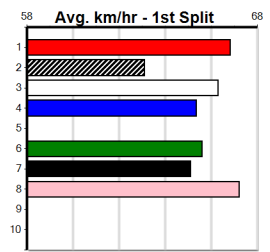

6

8:41PM

(VIC time)

Distance: 525m, Race Type: Grade 5 Heat, Total Prizemoney: $3,340
1st: $2,230, 2nd: $690, 3rd: $345, 4th: $75

Watchdog Tips:

Bet:

Table with columns: Form Box, Wgt, Dist, Track, Date, Time, BON, Margin, 1st/2nd (Time), PIR, Checked, Comment, W/R, Split 1, S/P, Grade

PAW FABIAN (NSW)[5]
BD Dog Jan-23 Sire: CHRISTO BALE Dam: DYNA UNI
Owner(s): B Wheeler
Trainer: Correy Grenfell (Anakie)
Winning Distances: < 300m (0) 300 - 399m (0) 400 - 499m (2) 500 - 599m (1) 600 - 699m (0) > 700m (0)
Winning Weights: 33.9(1) 34.0(1) 34.1(1)
Box History table and Prize Best Starts table included.

MIA MIGHTY [5]
BK Bitch May-22 Sire: KOBLLENZ Dam: LADY ZEEVA
Owner(s): M Nolan
Trainer: Michelle Nolan (Devon Meadows)
Winning Distances: < 300m (0) 300 - 399m (1) 400 - 499m (2) 500 - 599m (2) 600 - 699m (0) > 700m (0)
Winning Weights: 25.7(1) 25.9(1) 26.4(1) 27.1(1) 27.8(1)
Box History table and Prize Best Starts table included.

REVITALISE [5]
BD Dog Mar-23 Sire: HOOKED ON SCOTCH Dam: IT'S NOT FUN
Owner(s): I Brown
Trainer: Paul Brown (Burramine)
Winning Distances: < 300m (0) 300 - 399m (1) 400 - 499m (2) 500 - 599m (0) 600 - 699m (0) > 700m (0)
Winning Weights: 30.3(1) 30.5(2)
Box History table and Prize Best Starts table included.

WREAKING HAVOC [5]
BK Dog Dec-21 Sire: FERNANDO BALE Dam: ELUSIVE JEWEL
Owner(s): N Beltran
Trainer: Marlene Schmidt (Devon Meadow)
Winning Distances: < 300m (0) 300 - 399m (2) 400 - 499m (5) 500 - 599m (0) 600 - 699m (0) > 700m (0)
Winning Weights: 28.8(1) 29.5(3) 29.9(2) 30.1(1)
Box History table and Prize Best Starts table included.

*** VACANT BOX ***
Sire: Dam:
Owner(s):
Trainer:
Winning Distances: < 300m (0) 300 - 399m (0) 400 - 499m (0) 500 - 599m (0) 600 - 699m (0) > 700m (0)
Winning Weights:
Box History table included.

1

2

3

4

5