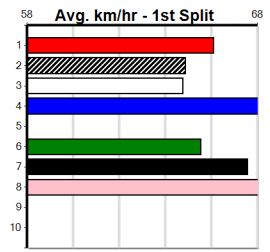

5

8:17PM

(VIC time)

Distance: 525m, Race Type: Grade 5 Heat, Total Prizemoney: $3,340
1st: $2,230, 2nd: $690, 3rd: $345, 4th: $75

Watchdog Tips: [ ] [ ] [ ] [ ] [ ] Bet: [ ]

Table with columns: Form Box, Wgt, Dist, Track, Date, Time, BON, Margin, 1st/2nd (Time), PIR, Checked, Comment, WR, Split 1, S/P, Grade

PAW WHITLEY (NSW)[5]
DKBD Bitch Jan-23 Sire: BERNARDO Dam: FAITHY BALE
Owner(s): B Wheeler
Trainer: Correy Grenfell (Anakie)
Winning Distances: < 300m (0) 300 - 399m (3) 400 - 499m (1) 500 - 599m (0) 600 - 699m (0) > 700m (0)
Winning Weights: 24.5(1) 24.7(1) 24.8(1) 24.9(1)
Last 3 wins NOT included above

DESIRED PATH [5]
BE Bitch Jul-21 Sire: WHISKEY RIOT Dam: VALLETTA MIST
Owner(s): J Calyk
Trainer: Dylan Sharp (Lara)
Winning Distances: < 300m (0) 300 - 399m (0) 400 - 499m (1) 500 - 599m (7) 600 - 699m (1) > 700m (0)
Winning Weights: 27.6(1) 27.7(1) 28.2(1) 28.3(1) 28.4(2) 28.6(1) 29.4(1) 29.6(1)
Last 3 wins NOT included above

POCKET MOUSE [5]
BE Bitch Dec-22 Sire: FERAL FRANKY Dam: SEVILLA
Owner(s): SCOTLAND (SYN), D Ireland, A Scott
Trainer: Jason Formosa (Heathcote)
Winning Distances: < 300m (0) 300 - 399m (1) 400 - 499m (1) 500 - 599m (2) 600 - 699m (0) > 700m (0)
Winning Weights: 28.5(1) 29.0(2) 29.4(1)
Last 3 wins NOT included above

RIENDO [5]
WBK Bitch Jan-22 Sire: ORSON ALLEN Dam: OUR MAGIC TURBO
Owner(s): SPIKEY (SYN), T Wark, S Evans
Trainer: Thomas Wark (Rushworth)
Winning Distances: < 300m (0) 300 - 399m (12) 400 - 499m (8) 500 - 599m (2) 600 - 699m (0) > 700m (0)
Winning Weights: 21.6(2) 21.7(2) 21.8(3) 21.9(4) 22.0(2) 22.1(2) 22.2(2) 22.3(2) 22.4(2) 22.6(1)
Last 3 wins NOT included above

*** VACANT BOX ***
Sire: Dam:
Owner(s):
Trainer:
Winning Distances: < 300m (0) 300 - 399m (0) 400 - 499m (0) 500 - 599m (0) 600 - 699m (0) > 700m (0)
Winning Weights:

1

2

3

4

5