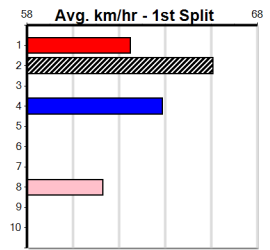

Track Record:

Distance	Time	Greyhound	Date Set
525m	29.376	ALLEN DEED	03-Jan-15
600m	33.911	DYNA DOUBLE ONE	06-Feb-16
730m	41.933	SPACE STAR	28-Feb-15

The Meadows

1

6:57PM

(VIC time)

Distance: 525m, Race Type: Maiden, Total Prizemoney: \$2,860
1st: \$1,900, 2nd: \$590, 3rd: \$295, 4th: \$75