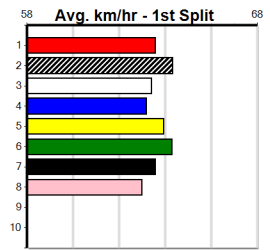

7

8:57PM

(VIC time)

Distance: 525m, Race Type: Mixed 6/7, Total Prizemoney: $3,340
1st: $2,230, 2nd: $690, 3rd: $345, 4th: $75

Watchdog Tips: [ ] [ ] [ ] [ ] Bet: [ ]

Table header with columns: Form Box, Wgt, Dist, Track, Date, Time, BON, Margin, 1st/2nd (Time), PIR, Checked, Comment, W/R, Split 1, S/P, Grade

PAW WAVERLY (NSW)[7]
BK Bitch Mar-23
Sire: TIGGERLONG TONK Dam: DYNA ZESTY
Trainer: Daniel Gibbons (Avalon)
Winning Distances: < 300m (0) 300 - 399m (0) 400 - 499m (0) 500 - 599m (1) 600 - 699m (0) > 700m (0)
Winning Weights: 29.0(1)
Race results table with columns: Rank, Dog, Wgt, Dist, Track, Date, Time, BON, Margin, 1st/2nd (Time), PIR, Checked, Comment, W/R, Split 1, S/P, Grade

Box History table for Paw Waverly with columns: Bx, 1st, 2nd, 3rd, 4th, 5th, 6th, 7th, 8th and Prize Best Starts Trk/Dts APM

PAW MADDOX (NSW)[7]
RF Bitch Jan-23
Sire: FERAL FRANKY Dam: WENDALIN BALE
Trainer: Correy Grenfell (Anakie)
Winning Distances: < 300m (0) 300 - 399m (0) 400 - 499m (1) 500 - 599m (0) 600 - 699m (0) > 700m (0)
Winning Weights: 24.6(1)
Race results table with columns: Rank, Dog, Wgt, Dist, Track, Date, Time, BON, Margin, 1st/2nd (Time), PIR, Checked, Comment, W/R, Split 1, S/P, Grade

Box History table for Paw Maddox with columns: Bx, 1st, 2nd, 3rd, 4th, 5th, 6th, 7th, 8th and Prize Best Starts Trk/Dts APM

READY TO STAGGER [7]
BD Bitch May-22
Sire: WHISKEY RIOT Dam: DEADLY BASILISA
Trainer: Chris Reynolds (Little River)
Winning Distances: < 300m (0) 300 - 399m (0) 400 - 499m (1) 500 - 599m (0) 600 - 699m (0) > 700m (0)
Winning Weights: 27.1(1)
Race results table with columns: Rank, Dog, Wgt, Dist, Track, Date, Time, BON, Margin, 1st/2nd (Time), PIR, Checked, Comment, W/R, Split 1, S/P, Grade

Box History table for Ready to Stagger with columns: Bx, 1st, 2nd, 3rd, 4th, 5th, 6th, 7th, 8th and Prize Best Starts Trk/Dts APM

CRUZADO (NSW)[7]
WLTf Dog Feb-23
Sire: OUT OF RANGE Dam: KANZAN
Trainer: Terrence Reid (Yuroke)
Winning Distances: < 300m (0) 300 - 399m (0) 400 - 499m (0) 500 - 599m (1) 600 - 699m (0) > 700m (0)
Winning Weights: 37.9(1)
Race results table with columns: Rank, Dog, Wgt, Dist, Track, Date, Time, BON, Margin, 1st/2nd (Time), PIR, Checked, Comment, W/R, Split 1, S/P, Grade

Box History table for Cruzado with columns: Bx, 1st, 2nd, 3rd, 4th, 5th, 6th, 7th, 8th and Prize Best Starts Trk/Dts APM

WILE COYOTE [7]
RBD Bitch Dec-22
Sire: BARCIA BALE Dam: PARTY LIGHTS
Trainer: Marlene Schmidt (Devon Meadow)
Winning Distances: < 300m (0) 300 - 399m (1) 400 - 499m (0) 500 - 599m (0) 600 - 699m (0) > 700m (0)
Winning Weights: 27.5(1)
Race results table with columns: Rank, Dog, Wgt, Dist, Track, Date, Time, BON, Margin, 1st/2nd (Time), PIR, Checked, Comment, W/R, Split 1, S/P, Grade

Box History table for Wile Coyote with columns: Bx, 1st, 2nd, 3rd, 4th, 5th, 6th, 7th, 8th and Prize Best Starts Trk/Dts APM