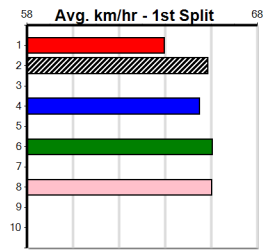

9

9:38PM

(VIC time)

Distance: 525m, Race Type: Mixed 4/5, Total Prizemoney: $3,875
1st: $2,600, 2nd: $800, 3rd: $400, 4th: $75

Watchdog Tips:

Bet:

Table with columns: Form Box, Wgt, Dist, Track, Date, Time, BON, Margin, 1st/2nd (Time), PIR, Checked, Comment, WR, Split 1, S/P, Grade

Race 1: SHE'S WIRED (SA)[5]. Includes owner (KEITHWEBSDALE), sire (FERAL FRANKY), dam (SWEET ON ME), winning distances, and a detailed box history table.

Race 2: PIRATE KINGSLEY [4]. Includes owner (D Bourke), sire (BERNARDO), dam (BLACK CHEVELLE), winning distances, and a detailed box history table.

Race 3: VACANT BOX. Includes owner, sire, dam, winning distances, and a box history table.

Race 4: BLUE GOOSE BOY [4]. Includes owner (D Garrett), sire (BEAST UNLEASHED), dam (ZIPPING KELLY), winning distances, and a detailed box history table.

Race 5: VACANT BOX. Includes owner, sire, dam, winning distances, and a box history table.