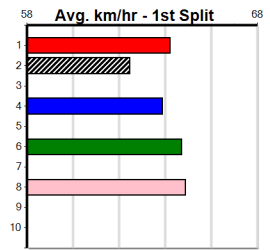

GORSKI TRUCK & TRAILER

Distance: 525m, Race Type: Grade 5, Total Prizemoney: $3,340
1st: $2,230, 2nd: $690, 3rd: $345, 4th: $75

Watchdog Tips: [ ] [ ] [ ] [ ] [ ] Bet: [ ]

Table with columns: Form Box, Wgt, Dist, Track, Date, Time, BON, Margin, 1st/2nd (Time), PIR, Checked, Comment, W/R, Split 1, S/P, Grade

SUMMER SPRITZ [5]
WBK Bitch Jul-22 Sire: FERNANDO BALE Dam: SILKEN
Owner(s): E Palma
Trainer: Emma Palma (Lara)
Winning Distances: < 300m (0) 300 - 399m (0) 400 - 499m (4) 500 - 599m (1) 600 - 699m (0) > 700m (0)
Winning Weights: 26.1(1) 26.2(1) 26.4(1) 26.5(1) 27.0(1)
Race results table with columns: Rank, Wgt, Dist, Track, Date, Time, Margin, Sire, Dam, PIR, Checked, Comment, W/R, Split 1, S/P, Grade, Prize

GUNAI DAISY [5]
BK Bitch Mar-22 Sire: ALLEN DEED Dam: GUNAI LEXI
Owner(s): J Martin
Trainer: Mark Filomeno (Craigieburn)
Winning Distances: < 300m (0) 300 - 399m (3) 400 - 499m (0) 500 - 599m (1) 600 - 699m (0) > 700m (0)
Winning Weights: 24.7(1) 26.3(1) 26.6(1) 27.0(1)
Race results table with columns: Rank, Wgt, Dist, Track, Date, Time, Margin, Sire, Dam, PIR, Checked, Comment, W/R, Split 1, S/P, Grade, Prize

*** VACANT BOX ***
Sire: Dam:
Owner(s):
Trainer:
Winning Distances: < 300m (0) 300 - 399m (0) 400 - 499m (0) 500 - 599m (0) 600 - 699m (0) > 700m (0)
Winning Weights:

ASTON BAMFORD [5]
BK Dog Feb-22 Sire: KC AND ALL Dam: ASTON MILEY
Owner(s): R Borda
Trainer: Raymond Gatt (Bannockburn)
Winning Distances: < 300m (0) 300 - 399m (0) 400 - 499m (4) 500 - 599m (0) 600 - 699m (0) > 700m (0)
Winning Weights: 35.9(1) 36.1(3)
Race results table with columns: Rank, Wgt, Dist, Track, Date, Time, Margin, Sire, Dam, PIR, Checked, Comment, W/R, Split 1, S/P, Grade, Prize

*** VACANT BOX ***
Sire: Dam:
Owner(s):
Trainer:
Winning Distances: < 300m (0) 300 - 399m (0) 400 - 499m (0) 500 - 599m (0) 600 - 699m (0) > 700m (0)
Winning Weights: