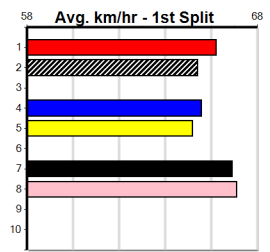

Sire: Dam: Trainer:

Owner(s):
Winning Distances: < 300m (0) 300 - 399m (0) 400 - 499m (0) 500 - 599m (0) 600 - 699m (0) > 700m (0)
Winning Weights:

Box History

3

7:38PM

(VIC time)

Distance: 525m, Race Type: Grade 5 Heat, Total Prizemoney: \$3,340
1st: \$2,230, 2nd: \$690, 3rd: \$345, 4th: \$75