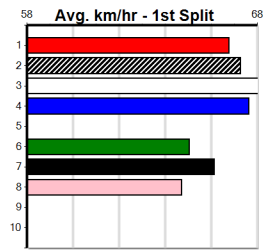

4

7:57PM

(VIC time)

Distance: 525m, Race Type: Grade 5 Heat, Total Prizemoney: $3,340
1st: $2,230, 2nd: $690, 3rd: $345, 4th: $75

Watchdog Tips:

Bet:

Form Box Wgt Dist Track Date Time BON Margin 1st/2nd (Time) PIR Checked Comment WR Split 1 S/P Grade

BLISTERED EARTH (NSW)[5]
RBD Dog Nov-21 Sire: FERAL FRANKY Dam: EURO MARSH
Owner(s): M Crowe
Trainer: George Borg (Maryborough)
Winning Distances: < 300m (0) 300 - 399m (1) 400 - 499m (2) 500 - 599m (4) 600 - 699m (0) > 700m (0)
Winning Weights: 33.1(1) 33.2(1) 33.3(2) 33.4(1) 33.5(1) 33.6(1)
Box History table and Prize Best Starts table included.

CHAMPAGNE CUDDLE [5]
BK Dog Mar-22 Sire: BERNARDO Dam: NO TALKING
Owner(s): D Cumes
Trainer: Graeme Jose (Catani)
Winning Distances: < 300m (0) 300 - 399m (2) 400 - 499m (10) 500 - 599m (2) 600 - 699m (0) > 700m (0)
Winning Weights: 33.9(1) 34.1(2) 34.4(1) 34.6(1) 34.8(1) 35.0(2) 35.2(2) 35.3(2) 35.7(1) 35.9(1)
Box History table and Prize Best Starts table included.

IMPEL [5]
BK Dog Dec-22 Sire: ASTON DEE BEE Dam: HAPPY LASS
Owner(s): G Peach
Trainer: Gary Peach (Cape Clear)
Winning Distances: < 300m (0) 300 - 399m (1) 400 - 499m (4) 500 - 599m (0) 600 - 699m (0) > 700m (0)
Winning Weights: 34.3(1) 34.4(1) 34.6(1) 34.8(1) 34.9(1)
Box History table and Prize Best Starts table included.

TORNADO TAHLIA [5]
F Bitch Nov-21 Sire: HARD STYLE RICO Dam: JOSEPHINE
Owner(s): MILLIONAIRES (SYN), J Farrugia, A Farrugia
Trainer: Keith Lloyd (Balliang)
Winning Distances: < 300m (0) 300 - 399m (4) 400 - 499m (7) 500 - 599m (0) 600 - 699m (0) > 700m (0)
Winning Weights: 26.6(1) 26.8(2) 26.9(1) 27.0(1) 27.1(1) 27.3(1) 27.4(1) 27.5(1) 27.7(1) 28.2(1)
Box History table and Prize Best Starts table included.

*** VACANT BOX ***
Sire: Dam:
Owner(s):
Trainer:
Winning Distances: < 300m (0) 300 - 399m (0) 400 - 499m (0) 500 - 599m (0) 600 - 699m (0) > 700m (0)
Winning Weights:
Box History

1

2

3

4

5