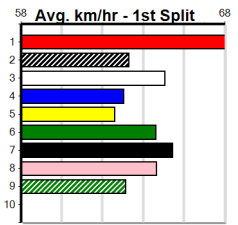

7
8:34PM
(VIC time)

Watchdog Tips: 0 0 0 0 Bet: .