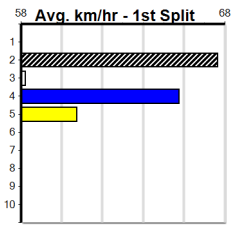

# GRV VICBRED SERIES HT3

Distance: 450m, Race Type: Maiden Heat, Total Prizemoney: \$2,535  
1st: \$1,680, 2nd: \$520, 3rd: \$260, 4th: \$75