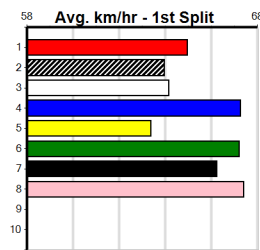

BALLARAT GREYS BINGO EVERY SUNDAY

Distance: 450m, Race Type: Mixed 4/5, Total Prizemoney: $3,360
1st: $2,250, 2nd: $690, 3rd: $345, 4th: $75

Watchdog Tips:

Bet:

Form Box	Wgt	Dist	Track	Date	Time	BON	Margin	1st/2nd (Time)	PIR	Checked	Comment	WR	Split 1	S/P	Grade

1

VAN WYCK [5]
BK Dog Oct-22 Sire: TOMMY SHELBY Dam: LUMINOSA Trainer: Jeffrey Britton (Anakie)
Owner(s): G Farrugia
Winning Distances: < 300m (0) 300 - 399m (0) 400 - 499m (2) 500 - 599m (3) 600 - 699m (0) > 700m (0)
Winning Weights: 32.5(1) 32.6(1) 32.8(1) 33.6(2)

3rd (3)	34.0	515	SAN	R10	19-Sep-24	30.03	29.57	3.5L UTRILLO BALE (29.79)	Q/3533	.	.	.	5.14	$2.00	5
4th (6)	33.5	460	GEL	R6	28-Sep-24	25.75	25.58	2.50L MEPUNGA OLLIE (25.59)	M/764	.	SW	.	6.79	$2.40	X45
4th (5)	33.7	460	GEL	R7	04-Oct-24	26.03	25.69	5.00L SET TO SIZZLE (25.69)	M/754	.	.	.	6.87	$1.90	RWH
1st (7)	33.6	515	SAN	R9	10-Oct-24	29.39	29.13	0.50L KINGSLEY BALE (29.42)	M/3433	.	SW	.	5.15	$7.50	5
3rd (8)	33.7	515	SAN	R10	17-Oct-24	29.94	29.22	7.00L FRED ROSE (29.45)	M/3444	.	.	.	5.13	$12.80	SH
2nd (8)	33.6	515	SAN	R5	24-Oct-24	29.93	29.13	7.50L MOTION SENSOR (29.44)	M/5542	.	.	.	5.12	$8.50	X45
8th (6)	33.6	515	SAN	R5	31-Oct-24	30.04	28.97	10.00 GRAND TOURER (29.35)	M/5577	.	.	.	5.16	$10.40	S
7th (8)	34.1	515	SAN	R5	23-Nov-24	30.18	29.00	9.00L BUDDY MONELLI (29.57)	M/6666	.	.	.	5.13	$23.90	SH

Last 3 wins NOT included above

1st (1)	32.5	460	GEL	R5	12-Jul-24	25.69	25.68	6.00L MERL'S LAD (26.08)	M/111	.	SW	.	6.64	$1.40	X67
1st (1)	32.6	515	SAP	R11	22-Jul-24	29.48	29.48	8.50L PAW VELDRON (30.07)	Q/1111	.	.	.	5.03	$1.10	X67H
1st (2)	33.6	525	MEA	R12	14-Sep-24	29.72	29.70	6.00L ZIPPING WHINCUP (30.14)	Q/1111	.	.	.	5.05	$2.40	5

Box History

Bx	1st	2nd	3rd	4th	5th	6th	7th	8th
1	2							
2	1							
3			3					1
4	1							
5				1				
6			1	1				1
7	1	1						1
8		1	2		1			1

Prize Best	$29780.00	
Starts	FSH	
Trk/Dts	20-5-2-6	
APM	0-0-0-0	
	11830