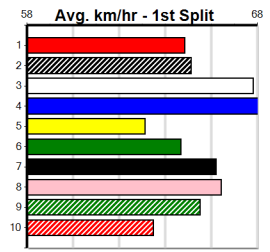

BALLARAT RACE 13

Distance: 390m, Race Type: Grade 5, Total Prizemoney: $2,925
1st: $1,950, 2nd: $600, 3rd: $300, 4th: $75

Watchdog Tips: ☐ ☐ ☐ ☐ ☐

Bet: ☐ ☐ ☐ ☐ ☐

Form Box	Wgt	Dist	Track	Date	Time	BON	Margin	1st/2nd (Time)	PIR	Checked	Comment	WR	Split 1	S/P	Grade	
1	MILLIE [5]															
	BD Bitch		May-21		Sire: HOOKSY				Dam: LEAVE ME OUT				Trainer: Donald Jarvis (Sydenham)			
	Owner(s): D Jarvis															
	Winning Distances: < 300m (0) 300 - 399m (9) 400 - 499m (0) 500 - 599m (0) 600 - 699m (0) > 700m (0)															
	Winning Weights: 29.6(1) 29.8(1) 30.0(1) 30.2(3) 30.3(1) 30.4(1) 31.3(1)															
	2nd (8)	31.2	300	HVL	R9	17-Nov-24	16.84	16.66	1.00L NEW WAVE WHITE (16.78)	M/2	.	.	.	3.92	$19.70	FFA
	3rd (3)	31.2	390	BAL	R12	21-Nov-24	22.11	21.93	2.75L MYRNIONG STORM (21.93)	M/43	.	.	.	8.41	$13.60	5
	7th (2)	31.3	425	BEN	R3	29-Nov-24	24.34	23.63	8.00L QUICK BISCUIT (23.80)	M/224	.	.	.	6.59	$12.50	5
	3rd (1)	31.1	300	HVL	R6	15-Dec-24	16.72	16.49	3.25L SPOT FOX (16.49)	M/1	.	.	.	3.89	$46.00	FFA
	4th (2)	31.0	390	BAL	R13	18-Dec-24	22.61	22.07	3.25L LOCHINVAR RUBY (22.39)	M/42	.	.	.	8.57	$7.50	5
4th (2)	31.0	390	SHP	R12	23-Dec-24	22.29	22.17	1.75L DAWNY BY NAME (22.17)	Q/23	.	.	.	8.30	$5.60	5	
2nd (3)	31.6	390	SHP	R13	30-Dec-24	22.16	21.71	1.00L QUEBEC BALE (22.09)	Q/11	.	.	.	8.38	$4.00	5	
3rd (8)	31.3	390	SHP	R13	06-Jan-25	22.39	22.07	1.5L PAW MARVEL (22.30)	M/42	.	.	.	8.53	$5.10	5	
Last 3 wins NOT included above																
1st (7)	30.2	300	HVL	R11	16-Jun-24	16.86	16.69	2.50L CINNAMON DUST (17.03)	M/3	.	.	.	4.00	$1.90	5	
1st (3)	29.8	390	BAL	R5	17-Jul-24	22.40	21.95	0.50L PALTROW BALE (22.42)	M/21	.	.	.	8.36	$4.50	5	
1st (6)	31.3	390	SHP	R11	17-Oct-24	22.44	22.22	0.25L KRAKEN FORCE (22.46)	M/62	.	SW	.	8.70	$10.30	T3-5	

Box History								
Bx	1st	2nd	3rd	4th	5th	6th	7th	8th
1		2	1	1				
2	1		2	2	1		1	1
3	2	2	1	1			1	
4	2			1				1
5				2	1	1		
6	1	1	1	2				1
7	2	3		1	1			
8	1	1	1					
Prize Best	$25585.00							
Starts	22.11(3)-21/11/24							
Trk/Dts	44-9-7-7							
APM	11-2-1-2							
	5396