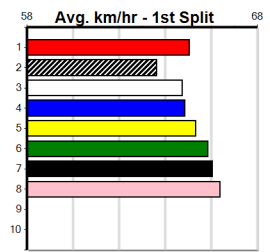

SOUTHERN SHEETMETAL

Distance: 450m, Race Type: Grade 5, Total Prizemoney: $2,925
1st: $1,950, 2nd: $600, 3rd: $300, 4th: $75

Watchdog Tips:

Bet:

Form Box Wgt Dist Track Date Time BON Margin 1st/2nd (Time) PIR Checked Comment W/R Split 1 S/P Grade

AMRON BOBBY [5]
DKBD Dog Jan-23 Sire: FERAL FRANKY Dam: BLOCK STAR
Owner(s): G Black
Trainer: Lisa Delbridge (Balliang)
Winning Distances: < 300m (0) 300 - 399m (1) 400 - 499m (3) 500 - 599m (0) 600 - 699m (0) > 700m (0)
Winning Weights: 32.7(1) 33.5(1) 33.7(1) 33.8(1)
Box History table with 8 columns (Bx, 1st, 2nd, 3rd, 4th, 5th, 6th, 7th, 8th) and Prize Best Starts Trk/Dts APM.

BOURNE FRANKY (SA)[5]
BK Dog Sep-22 Sire: FERAL FRANKY Dam: SWEET ON ME
Owner(s): D Peckham
Trainer: David Peckham (Allendale East)
Winning Distances: < 300m (0) 300 - 399m (1) 400 - 499m (2) 500 - 599m (2) 600 - 699m (0) > 700m (0)
Winning Weights: 29.3(1) 29.5(1) 29.6(1) 29.8(1) 30.1(1)
Box History table with 8 columns (Bx, 1st, 2nd, 3rd, 4th, 5th, 6th, 7th, 8th) and Prize Best Starts Trk/Dts APM.

XOEL BALE (NSW)[5]
BK Dog May-22 Sire: CHRISTO BALE Dam: QUINA BALE
Owner(s): L Harris
Trainer: Mark Delbridge (Balliang)
Winning Distances: < 300m (0) 300 - 399m (0) 400 - 499m (7) 500 - 599m (0) 600 - 699m (0) > 700m (0)
Winning Weights: 40.7(1) 41.4(1) 41.8(1) 42.0(2) 42.1(1) 42.2(1)
Box History table with 8 columns (Bx, 1st, 2nd, 3rd, 4th, 5th, 6th, 7th, 8th) and Prize Best Starts Trk/Dts APM.

PAW MANTRA (NSW)[5]
RF Dog Nov-22 Sire: FERNANDO BALE Dam: QUINTANA BALE
Owner(s): B Wheeler
Trainer: Mark Delbridge (Balliang)
Winning Distances: < 300m (0) 300 - 399m (0) 400 - 499m (3) 500 - 599m (1) 600 - 699m (0) > 700m (0)
Winning Weights: 30.0(1) 30.2(1) 30.8(1) 31.7(1)
Box History table with 8 columns (Bx, 1st, 2nd, 3rd, 4th, 5th, 6th, 7th, 8th) and Prize Best Starts Trk/Dts APM.

BELSAR [5]
BK Bitch Apr-22 Sire: FERAL FRANKY Dam: ALL INN AVA
Owner(s): L Moore
Trainer: Dustin Drew (Dennington)
Winning Distances: < 300m (0) 300 - 399m (1) 400 - 499m (7) 500 - 599m (0) 600 - 699m (0) > 700m (0)
Winning Weights: 30.8(3) 30.9(1) 31.0(2) 31.1(1) 31.3(1)
Box History table with 8 columns (Bx, 1st, 2nd, 3rd, 4th, 5th, 6th, 7th, 8th) and Prize Best Starts Trk/Dts APM.

1

2

3

4

5