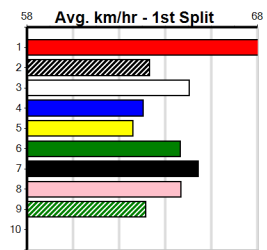

EUREKA CONCRETE

Distance: 450m, Race Type: Mixed 6/7, Total Prizemoney: $2,925
1st: $1,950, 2nd: $600, 3rd: $300, 4th: $75

Watchdog Tips:

Bet:

Form Box	Wgt	Dist	Track	Date	Time	BON	Margin	1st/2nd (Time)	PIR	Checked	Comment	WR	Split 1	S/P	Grade

ACQUISITION [7]

BE Dog Mar-23 Sire: BERNARDO Dam: DOUBLE SUPREME
Owner(s): Errol (SYN), S Thompson, T Lynch, M Hovey
Trainer: Jason Thompson (Pearcedale)
Winning Distances: < 300m (0) 300 - 399m (0) 400 - 499m (1) 500 - 599m (0) 600 - 699m (0) > 700m (0)
Winning Weights: 35.9(1)

1st (1)	35.9	450	SHP	R1	02-Dec-24	25.34	25.03	1.5L RIVERSDALE MICK (25.43)	Q/111				6.53	$1.30	M
2nd (6)	35.5	450	SHP	R9	09-Dec-24	25.36	25.03	4.75L REPRESENT (25.03)	Q/112				6.49	$3.40	X67
3rd (8)	35.7	450	BAL	R9	08-Jan-25	25.38	24.66	0.75L DAD'S TARPIA/REIKO	M/222		SW		6.65	$1.60	X67

Box History

Bx	1st	2nd	3rd	4th	5th	6th	7th	8th
1	1							
2								
3								
4								
5								
6		1						
7								
8			1					

Prize Best $2580.00
Starts 25.38(8)-8/1/25
Trk/Dts 3-1-1-1
APM 1-0-0-1 2124

Last 3 wins NOT included above

WHO ME [6]

BE Dog Dec-22 Sire: ASTON RUPEE Dam: ALBIES CRUISER
Owner(s): B Sands
Trainer: Brad Sands (Pakenham)
Winning Distances: < 300m (0) 300 - 399m (2) 400 - 499m (0) 500 - 599m (0) 600 - 699m (0) > 700m (0)
Winning Weights: 31.9(1) 33.1(1)

3rd (7)	31.4	400	WGL	R1	24-Oct-24	23.58	22.95	3.5L MISS GALORE (23.34)	S/54				8.67	$1.80	T3-M
1st (8)	31.9	300	HVL	R1	03-Nov-24	17.03	17.03	2.50L WHITE IVERSON (17.20)	M/1				4.05	$3.50	M
2nd (8)	32.3	435	SLE	R9	10-Nov-24	24.76	24.30	2.00L DR. BELL (24.63)	M/322				5.37	$19.90	X67H
7th (3)	32.3	435	SLE	R2	17-Nov-24	25.05	24.27	9.00L HIJACK (24.42)	M/477				5.36	$45.80	X67F
4th (6)	33.0	300	HVL	R10	12-Dec-24	17.16	16.63	2.50L ZINZAN CHARLIE (16.99)	M/4				4.03	$2.60	7
3rd (6)	33.0	435	SLE	R3	29-Dec-24	24.99	24.09	5.50L SECRETS WITHOUT (24.62)	M/433				5.37	$7.30	7
1st (4)	33.1	350	HVL	R4	05-Jan-25	19.54	19.08	0.50L ARKSTORM (19.56)	M/1				6.60	$12.40	X67
4th (4)	32.6	425	BEN	R2	10-Jan-25	24.20	23.58	5.00L GUNAI HURRICANE (23.86)	M/665				6.67	$34.50	X67

Box History

Bx	1st	2nd	3rd	4th	5th	6th	7th	8th
1								
2								
3								
4	1			1				1
5								
6			1	1				
7			1	1	1			
8	1	1		1				

Prize Best $4915.00
Starts FSH
Trk/Dts 10-2-1-2
APM 0-0-0-0 3894

Last 3 wins NOT included above