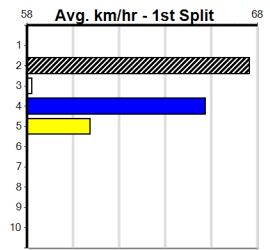

GRV VICBRED SERIES HT3

Distance: 450m, Race Type: Maiden Heat, Total Prizemoney: $2,535
1st: $1,680, 2nd: $520, 3rd: $260, 4th: $75

Watchdog Tips: ☐ ☐ ☐ ☐ ☐ Bet:

Form Box	Wgt	Dist	Track	Date	Time	BON	Margin	1st/2nd (Time)	PIR	Checked	Comment	WR	Split 1	S/P	Grade

1

SUPER SEAPLANE [M]
RF Dog Feb-23 Sire: RAZOR'S EDGE Dam: SUPER C AZELLE
Owner(s): G Collins Trainer: Rosalyn Hume (Wattle Flat)
Winning Distances: < 300m (0) 300 - 399m (0) 400 - 499m (0) 500 - 599m (0) 600 - 699m (0) > 700m (0)
Winning Weights:

Bx	1st	2nd	3rd	4th	5th	6th	7th	8th
1								
2								
3								
4								
5								
6								
7								
8								

Last 3 wins NOT included above

Prize Best								$0
Starts								0-0-0-0
Trk/Dts								0-0-0-0
APM								0

2

WYONG DALLAS [M]
WBD Dog May-23 Sire: FERNANDO BALE Dam: GYPSY WYONG
Owner(s): G Dailly Trainer: Thomas Dailly (Anakie)
Winning Distances: < 300m (0) 300 - 399m (0) 400 - 499m (0) 500 - 599m (0) 600 - 699m (0) > 700m (0)
Winning Weights:

Bx	1st	2nd	3rd	4th	5th	6th	7th	8th
1								
2		1						
3								
4								
5								
6								
7								
8		1						

Last 3 wins NOT included above

Prize Best								$2410.00
Starts								2-0-2-0
Trk/Dts								0-0-0-0
APM								2410

3

ASTON HEDLAND [M]
BK Dog Mar-23 Sire: ASTON FASTNET Dam: ASTON SAKURA
Owner(s): R Borda Trainer: Benjamin Magri (Avalon)
Winning Distances: < 300m (0) 300 - 399m (0) 400 - 499m (0) 500 - 599m (0) 600 - 699m (0) > 700m (0)
Winning Weights:

Bx	1st	2nd	3rd	4th	5th	6th	7th	8th
1								
2								
3								
4							1	
5								
6								
7								
8								

Last 3 wins NOT included above

Prize Best								$0.00
Starts								1-0-0-0
Trk/Dts								0-0-0-0
APM								0

4

WYONG IRVING [M]
WRF Bitch May-23 Sire: FERNANDO BALE Dam: GYPSY WYONG
Owner(s): G Dailly Trainer: Thomas Dailly (Anakie)
Winning Distances: < 300m (0) 300 - 399m (0) 400 - 499m (0) 500 - 599m (0) 600 - 699m (0) > 700m (0)
Winning Weights:

Bx	1st	2nd	3rd	4th	5th	6th	7th	8th
1								
2								
3		1						
4								
5								
6								1
7								
8								

Last 3 wins NOT included above

Prize Best								$590.00
Starts								2-0-1-0
Trk/Dts								0-0-0-0
APM								590

5

ETHANOL WHISPER [M]
WBD Bitch Feb-23 Sire: FERNANDO BALE Dam: MY ETHANOL
Owner(s): DAILLY GREYHOUND FARMS (SYN), G Dailly, T Dailly Trainer: Thomas Dailly (Anakie)
Winning Distances: < 300m (0) 300 - 399m (0) 400 - 499m (0) 500 - 599m (0) 600 - 699m (0) > 700m (0)
Winning Weights:

Bx	1st	2nd	3rd	4th	5th	6th	7th	8th
1								
2								
3								
4								
5								
6								1
7								
8								

Last 3 wins NOT included above

Prize Best								$0.00
Starts								26.24(6)-8/1/25
Trk/Dts								1-0-0-0
APM								0