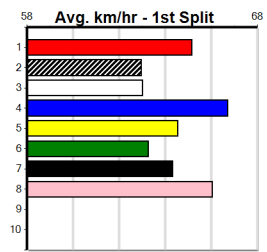

SPORTSBET SET A DEPOSIT LIMIT

Distance: 450m, Race Type: Grade 5, Total Prizemoney: $2,925
1st: $1,950, 2nd: $600, 3rd: $300, 4th: $75

Watchdog Tips:

Bet:

Form Box	Wgt	Dist	Track	Date	Time	BON	Margin	1st/2nd (Time)	PIR	Checked	Comment	WR	Split 1	S/P	Grade

1 MISS GEORGIE LEE [5]

BE Bitch Feb-23 Sire: **KOBLENZ** Dam: **MISS MOLLY LEE**
Owner(s): **LECCHINO SYND (SYN), N Lecchino, S Lecchino, N Lecchino** Trainer: **Nick Lecchino (Lethbridge)**
Winning Distances: < 300m (0) 300 - 399m (0) 400 - 499m (4) 500 - 599m (0) 600 - 699m (0) > 700m (0)
Winning Weights: 28.4(1) 28.6(1) 28.7(1) 28.8(1)

8th (5)	29.0	450	WBL	R4	21-Nov-24	25.94	25.19	4.50L SIZZLE JACK (25.64)	Q/246	.	.	.	6.57	$11.10	RW
2nd (1)	28.9	460	GEL	R7	28-Nov-24	26.02	25.69	2.50L CAMP FIRE (25.86)	M/111	.	.	.	6.60	$27.40	5
4th (7)	28.8	460	GEL	R7	06-Dec-24	26.10	25.76	5.00L WHY I'M BROKE (25.76)	M/644	.	.	.	6.87	$9.70	5
3rd (8)	29.0	450	BAL	R2	11-Dec-24	25.62	24.92	7.50L JILL'S JULIETTE (25.13)	M/553	.	.	.	6.70	$14.80	RWH
1st (8)	28.7	450	WBL	R6	19-Dec-24	25.43	24.81	8.50L REMARLI (26.00)	Q/111	.	SW	.	6.58	$2.00	5
8th (1)	29.2	435	SLE	R9	29-Dec-24	24.95	24.09	3.75L LOVELY LAINEY (24.70)	M/336	.	.	.	5.25	$14.70	5
3rd (7)	29.1	460	GEL	R7	03-Jan-25	26.07	25.54	8.00L RUAPUKE ROCKS (25.54)	M/533	.	.	.	6.65	$8.20	5
3rd (1)	29.0	460	GEL	R8	10-Jan-25	26.23	25.86	5.50L TORNADO TAHLIA (25.86)	M/443	.	.	.	6.61	$11.00	X45

Last 3 wins NOT included above

1st (6)	28.6	400	GEL	R1	21-Oct-24	22.87	22.57	1.25L YOU WIN (22.95)	M/22	.	.	.	8.52	$4.30	M
1st (1)	28.4	450	BAL	R6	07-Nov-24	25.60	25.56	0.25L REUBEN HILL (25.61)	M/111	.	.	.	6.66	$3.80	X67
1st (1)	28.8	450	WBL	R5	14-Nov-24	25.84	25.07	0.75L SWINTON (25.89)	M/442	.	.	.	6.68	$7.20	X67

Box History

Bx	1st	2nd	3rd	4th	5th	6th	7th	8th
1	2	1	1					1
2				1		1		
3								
4								
5								1
6	1			1	1			
7			1	1				
8	1		1					

Prize Best Starts Trk/Dts APM: $7670.00, 25.60(1)-7/11/24, 15-4-1-3, 2-1-0-1, 6225