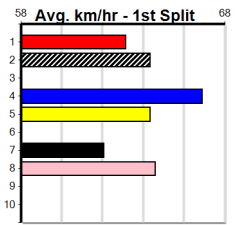

TOONGABBIE LODGE (2-3 WINS)

Distance: 515m, Race Type: Restricted Win, Total Prizemoney: $8,785
1st: $5,900, 2nd: $1,820, 3rd: $915, 4th: $150

3

7:46PM

(VIC time)

Watchdog Tips:

0 0 0 0

Bet:

Form	Box	Weight	Dist	Track	Date	Time	BON	Margin	1st/2nd (Time)	PIR	Checked	Comment	W/R	Split 1	S/P	Grade

1 MAXIMUM REED [6]																	Winning Boxes											
BK	B	Nov-22 SUPERIOR PANAMA					MAXIMUM KACK							1	2	3	4	5	6	7	8							
Trainer: Jordan Cooper (Lethbridge)																	1	2	3	4	5	6	7	8				
3rd	(5)	30.2	400	GEL	R3	24-Dec-24	23.04	22.49	7.00LSTOJANOVIC (22.57)	S/64	.	.	.	8.68	$7.30	6G	Prize Best	$3,570.00										
4th	(5)	30.3	450	BAL	R5	30-Dec-24	26.08	25.46	5.50LMAXIMUM HUGHES (25.71)	M/565	.	.	.	6.92	$7.00	T3-6	Starts	13-2-3-2										
3rd	(3)	30.0	450	WBL	R6	02-Jan-25	25.95	25.45	7.50LAVIATION (25.45)	M/574	.	.	.	6.88	$8.00	X67	Trk/Dst	0-0-0-0										
2nd	(7)	30.0	500	BEN	R7	08-Jan-25	28.49	28.42	1.25LESRESSO BABE (28.42)	M/522	.	.	.	6.80	$2.30	T3-RW	APM	$2898										
Owner(s): JORDEAN (SYN), J Cooper, J Cooper																												

2 MONEY PALACE [6]																	Winning Boxes										
BK	D	Jun-22 FERNANDO BALE					PALACE LADY							1	2	3	4	5	6	7	8						
Trainer: Julian Gauci (South Morang)																	1	2	3	4	5	6	7	8			
6th	(6)	31.0	525	MEA	R1	21-Dec-24	30.68	29.62	8.50LMEPUNGA SCARLETT (30.11)	M/8777	.	.	.	5.39	$35.40	X67	Prize Best	$12,607.50									
4th	(8)	30.9	515	SAN	R2	26-Dec-24	29.79	28.94	1.5LSIR DODGE (29.69)	M/7555	.	.	.	5.24	$31.70	X67	Starts	24-2-5-7									
2nd	(6)	31.0	515	SAN	R2	02-Jan-25	29.84	29.35	3.25LURANA XAVIER (29.63)	M/6333	.	.	.	5.32	$23.90	X67	Trk/Dst	11-0-3-3									
3rd	(3)	31.0	515	SAN	R1	09-Jan-25	29.85	29.18	7.50LURANA XAVIER (29.36)	Q/4233	.	.	.	5.18	$23.70	X67	APM	$7304									
Owner(s): Cash Is King (SYN), J Gauci, S Pratt, B Ryan, D Rawald, C Vassiliadis, N Acevski																											

3 *** VACANT BOX ***																	Winning Boxes							
Trainer:																								
Owner(s):																								

4 OVERLAND BOY [6]																	Winning Boxes										
RF	D	Dec-22 BARCIA BALE					PARTY LIGHTS							1	2	3	4	5	6	7	8						
Trainer: Robin Moore (Devon Meadows)																	1	2	3	4	5	6	7	8			
1st	(3)	34.4	460	WGL	R9	10-Dec-24	25.92	25.63	3.25LSWEET CANNELLONI (26.13)	M/222	.	.	.	6.60	$1.40	RW	Prize Best	$5,440.00									
2nd	(1)	34.7	460	WGL	R1	17-Dec-24	26.01	25.52	1.00LJUMBUK JOHNNY (25.95)	Q/222	.	.	.	6.53	$1.20	X67H	Starts	7-2-3-0									
5th	(4)	34.6	460	WGL	R4	24-Dec-24	26.17	25.54	3.25LWINTER GOES (25.95)	M/566	.	.	.	6.59	$2.90	X67F	Trk/Dst	0-0-0-0									
2nd	(1)	34.5	450	WBL	R3	28-Dec-24	25.57	25.17	1.75LBEN KEEPING (25.46)	M/322	.	.	.	6.60	$4.50	SH	APM	$4506									
Owner(s): R Moore																											

5 RED ROCKS BEAUTY [6]																	Winning Boxes										
BK	B	Aug-22 KINLOCH BRAE					RED ROCKS							1	2	3	4	5	6	7	8						
Trainer: Mario Briganti (Pearcedale)																	1	2	3	4	5	6	7	8			
2nd	(1)	30.0	460	GEL	R8	04-Oct-24	26.04	25.69	1.75LFERGUS ZULU (25.92)	M/111	.	.	.	6.61	$5.10	RWH	Prize Best	$8,275.00									
5th	(3)	30.3	525	MEA	R3	12-Oct-24	30.98	29.95	7.00LBEAR HAND (30.50)	M/5775	.	.	.	5.18	$4.90	SSF	Starts	29.59									
7th	(4)	30.5	515	SAP	R4	02-Nov-24	31.64	29.56	30.00FLYING PROUD (29.56)	M/5877	.	VO	.	5.23	$3.30	X67H	Trk/Dst	7-2-1-0									
1st	(2)	30.1	450	SHP	R5	11-Jan-25	25.52	25.44	0.75LHOT SPOT (25.56)	M/222	.	.	.	6.76	$1.80	7	APM	3-1-0-0									
Owner(s): B Taylor																											

6 *** VACANT BOX ***																	Winning Boxes							
Trainer:																								
Owner(s):