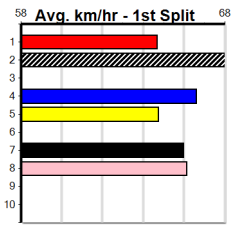

4

8:04PM

(VIC time)

Watchdog Tips:

0 0 0 0

Bet:

Form	Box	Weight	Dist	Track	Date	Time	BON	Margin	1st/2nd (Time)	PIR	Checked	Comment	W/R	Split 1	S/P	Grade

1 GOOD VIBES ONLY [5]

F D May-22 FERAL FRANKY ELVISA BALE

Trainer: Davide Fasoli (Heyfield)

7th (6)	31.9	595	SAN	R8	19-Dec-24	34.91	34.41	7.50	PAW LOU LOU (34.41)	M/8877	.	.	.	9.58	$25.90	X45
1st (1)	32.0	715	SAP	R4	23-Dec-24	42.47	42.47	5.50	MAGIC SNOWDROP (42.83)	Q/1111	.	SW	.	6.23	$2.60	RW
7th (8)	32.8	640	SLE	R8	05-Jan-25	37.39	36.83	8.00	DOUBLE DENIM (36.83)	M/5667	.	.	.	6.35	$10.20	5
4th (4)	32.5	680	WGL	R3	10-Jan-25	39.63	39.12	7.50	VODKA AND ICE (39.12)	S/533	.	.	.	18.60	$10.50	RW

Owner(s): W Fasoli

Winning Boxes

1	2	3	4	5	6	7	8
1	2	3	4	5	6	7	8
2		2					
Prize	$16,360.00						
Best	42.47						
Starts	33-4-4-10						
Trk/Dst	1-1-0-0						
APM	$10085						

2 GROOVBIRD [5]

BK B May-22 NEED MY MONEYNOW SAINT WEST

Trainer: Jeffrey Britton (Anakie)

1st (4)	29.9	640	SLE	R5	20-Dec-24	36.51	36.19	1.25	LIRON ATLAS (36.58)	M/2222	.	SW	.	6.18	$13.70	SH
4th (8)	29.9	640	SLE	R8	26-Dec-24	36.63	36.23	6.00	TROOPER TEARS (36.23)	M/5334	.	.	.	6.24	$21.30	GRP1
3rd (1)	29.9	600	BGC	R3	02-Jan-25	35.04	34.66	1.00	TAGOVAILOA (34.97)	13	13	.	.	9.75	$2.50	SH
2nd (3)	30.0	715	SAN	R8	09-Jan-25	41.78	41.75	0.50	CASHING OUT (41.75)	Q/1111	.	.	.	6.03	$4.90	5

Owner(s): KRAMERICA (SYN), G Farrugia, W Gallagher

Winning Boxes

1	2	3	4	5	6	7	8
3	5	2	2	1			1
Prize	$94,635.00						
Best	41.78						
Starts	51-14-5-8						
Trk/Dst	2-0-1-0						
APM	$47063						

3 *** VACANT BOX ***

Trainer:

Owner(s):

4 EXCAVATOR TICKET [5]

BK D Apr-21 HOOKED ON SCOTCH TINDERELLA

Trainer: Corey Fulford (Maffra)

5th (8)	34.0	640	SLE	R7	20-Dec-24	36.85	36.19	9.50	LCANYA ALL CLASS (36.19)	S/8778	.	.	.	6.36	$116.20	SH
5th (5)	33.5	730	MEA	R9	28-Dec-24	43.79	43.36	6.50	HENRY INTENTION (43.36)	M/4556	.	.	.	5.09	$45.10	X45
3rd (6)	33.8	640	SLE	R8	05-Jan-25	36.96	36.83	2.00	DOUBLE DENIM (36.83)	M/6454	.	.	.	6.38	$11.10	5
5th (8)	33.6	715	SAN	R8	09-Jan-25	42.27	41.75	7.50	CASHING OUT (41.75)	M/5555	.	.	.	6.43	$27.00	5

Owner(s): L Fulford

Winning Boxes

1	2	3	4	5	6	7	8
1	2	3	4	5	6	7	8
1	2		1		2	2	
Prize	$44,833.21						
Best	42.24						
Starts	77-8-13-12						
Trk/Dst	7-1-1-0						
APM	$5121						

5 VODKA AND ICE [5]

WBK D Jan-23 FERNANDO BALE ZIPPING KELLY

Trainer: Graeme Jose (Catani)

5th (4)	32.7	460	WGL	R3	17-Dec-24	26.27	25.52	5.50	WINTER GOES (25.91)	S/886	.	.	.	6.87	$6.80	X67H
2nd (1)	33.0	595	SAP	R6	23-Dec-24	34.47	34.02	7.00	CASHING OUT (34.02)	M/2222	.	.	.	9.36	$7.10	RWH
2nd (1)	32.4	595	SAN	R7	02-Jan-25	34.51	34.27	3.5L	CASHING OUT (34.27)	M/3343	.	.	.	9.34	$6.30	RWF
1st (2)	32.4	680	WGL	R3	10-Jan-25	39.12	39.12	4.25	LINFRA ROCK (39.41)	M/111	.	.	.	18.26	$4.20	RW

Owner(s): D Garrett

Winning Boxes

1	2	3	4	5	6	7	8
1	2	3	4	5	6	7	8
2							1
Prize	$11,250.00						
Best	FSTD						
Starts	13-3-4-2						
Trk/Dst	0-0-0-0						
APM	$8745						

6 *** VACANT BOX ***

Trainer:

Owner(s):