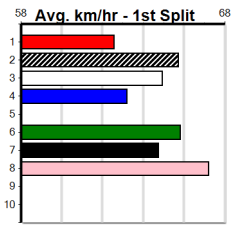

1
7:02PM
(VIC time)

Watchdog Tips: 0 0 0 0 Bet: .

Form Box Weight Dist Track Date Time BON Margin 1st/2nd (Time) PIR Checked Comment W/R Split 1 S/P Grade

1 OREGON JANET [7]
BK B Dec-22 MALACHI LA LA OREGON
Trainer: Thomas Dailly (Anakie)
2nd (2) 26.2 435 SLE R1 20-Dec-24 24.78 24.11 2.00LASTON ALIGHT (24.64) M/666 . . . 5.35 $7.80 M
2nd (8) 26.2 460 GEL R1 27-Dec-24 26.48 25.77 6.00LSHIMA BALLAD (26.08) M/233 . . . 6.94 $2.50 M
1st (2) 26.3 525 MEP R1 01-Jan-25 30.24 29.85 7.00LWYONG IRVING (30.71) M/3211 . . . 5.23 $1.80 MH
5= (2) 26.6 525 MEA R1 11-Jan-25 30.51 29.78 9.50LRAINING FIRE (29.87) M/8666 . . . 5.35 $8.60 MF
Owner(s): DAILLY GREYHOUND FARMS (SYN), G Dailly, T Dailly

Winning Boxes

1	2	3	4	5	6	7	8
1							
Prize							
Best							
Starts							
Trk/Dst							
APM							

2 MAKE ME KING [7]
BD D Feb-23 FERAL FRANKY PANKHURST
Trainer: Harley Whelan (Metung)
2nd (4) 34.0 460 WGL R2 19-Nov-24 25.83 25.67 2.50LLAMIA NONNA MIM (25.67) M/222 . . . 6.54 $3.00 M
1st (1) 34.0 435 SLE R1 24-Nov-24 24.22 24.22 9.50LDERMOTT ROSE (24.86) M/111 . . SW . 5.21 $1.40 M
5th (6) 34.2 515 SAN R1 26-Dec-24 29.85 28.94 2.50LAPPENZELL (29.68) M/2222 . . . 5.12 $4.20 7
2nd (4) 34.2 515 SAN R1 09-Jan-25 29.85 29.18 7.00LURANA XAVIER (29.36) M/5322 . . . 5.19 $8.50 X67
Owner(s): Lose Yourself (SYN), L Whelan, H Whelan, B Hooper

Winning Boxes

1	2	3	4	5	6	7	8
1							
Prize							
Best							
Starts							
Trk/Dst							
APM							

3 BLACK BUSINESS [7]
BK D Sep-22 ASTON RUPEE DISTINCT
Trainer: Harry Manolitsis (Lysterfield South)
2nd (5) 30.7 390 BAL R3 21-Nov-24 22.21 21.93 2.25LSPRINGER'S BOY (22.07) M/22 . . SW . 8.54 $2.00 M
3rd (4) 30.9 400 WGL R3 26-Nov-24 22.82 22.27 1.25LDO SOMETHING (22.75) M/43 . . . 8.58 $2.10 M
1st (2) 30.5 525 MEP R4 01-Jan-25 30.08 29.85 1.5LURANA COBALT (30.17) Q/1111 . . . 5.12 $1.70 MH
3rd (7) 30.9 525 MEA R1 11-Jan-25 30.34 29.78 7.00LRAINING FIRE (29.87) M/2333 . . SW . 5.17 $5.20 MF
Owner(s): A Manolitsis

Winning Boxes

1	2	3	4	5	6	7	8
1							
Prize							
Best							
Starts							
Trk/Dst							
APM							

4 DOUBLE DAICOS [7]
BD D Feb-23 FERAL FRANKY MILLY ROCKS
Trainer: Mario Briganti (Pearcedale)
3rd (4) 34.2 400 WGL R1 24-Dec-24 23.04 22.19 6.50LASTON RAYNER (22.62) M/44 . . . 8.70 $3.40 M
1st (8) 34.1 400 WGL R1 31-Dec-24 23.12 22.38 1.00LPITKAMAKI (23.18) M/43 . . . 8.59 $1.30 M
4th (7) 33.9 460 WGL R4 07-Jan-25 26.36 25.65 4.00LAMRON SAMMY (26.09) S/666 . . . 6.92 $7.40 7
3rd (1) 34.3 450 SHP R5 11-Jan-25 25.66 25.44 2.25LRED ROCKS BEAUTY (25.52) M/333 . . . 6.80 $3.00 7
Owner(s): B Taylor

Winning Boxes

1	2	3	4	5	6	7	8
1							1
Prize							
Best							
Starts							
Trk/Dst							
APM							

5 *** VACANT BOX ***
Trainer:
Owner(s):

Winning Boxes

1	2	3	4	5	6	7	8
1							
Prize							
Best							
Starts							
Trk/Dst							
APM