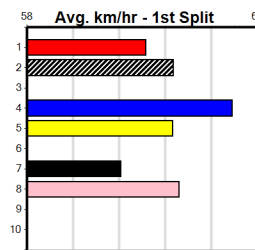

TOONGABBIE LODGE (2-3 WINS)

3

7:46PM

(VIC time)

Distance: 515m, Race Type: Restricted Win, Total Prizemoney: $8,785
1st: $5,900, 2nd: $1,820, 3rd: $915, 4th: $150

Watchdog Tips:

Bet:

Form Box	Wgt	Dist	Track	Date	Time	BON	Margin	1st/2nd (Time)	PIR	Checked	Comment	WR	Split 1	S/P	Grade

MAXIMUM REED [6]

BK Bitch Nov-22 Sire: SUPERIOR PANAMA Dam: MAXIMUM KACK

Owner(s): JORDEAN (SYN), J Cooper, J Cooper

Trainer: Jordan Cooper (Lethbridge)

Winning Distances: < 300m (0) 300 - 399m (0) 400 - 499m (2) 500 - 599m (0) 600 - 699m (0) > 700m (0)

Winning Weights: 29.6(1) 29.9(1)

1st (8)	29.6	450	BAL	R1	18-Nov-24	25.80	25.44	4.50L CRACKERJACK COOK	Q/111		SW		6.67	$3.60	T3-M
1st (1)	29.9	450	SHP	R2	23-Nov-24	25.66	25.32	3.25L SHALL BE QUICK (25.88)	M/111				6.78	$3.50	RW
2nd (1)	30.4	460	GEL	R9	05-Dec-24	26.06	25.51	3.00L GRAVY GIRL (25.87)	Q/122				6.70	$7.50	RW
F (4)	30.5	450	BAL	R8	13-Dec-24	0.00	25.26	PRETTY FOLLIE (25.62)	S/6		V7		6.75	$33.90	6G
3rd (5)	30.2	400	GEL	R3	24-Dec-24	23.04	22.49	7.00L STOJANOVIC (22.57)	S/64				6.88	$7.30	6G
4th (5)	30.3	450	BAL	R5	30-Dec-24	26.08	25.46	5.50L MAXIMUM HUGHES (25.71)	M/565				6.92	$7.00	T3-6
3rd (3)	30.0	450	WBL	R6	02-Jan-25	25.95	25.45	7.50L AVIATION (25.45)	M/574				6.88	$8.00	X67
2nd (7)	30.0	500	BEN	R7	08-Jan-25	28.49	28.42	1.25L ESPRESSO BABE (28.42)	M/522				6.80	$2.30	T3-RW

Last 3 wins NOT included above

Box History

Bx	1st	2nd	3rd	4th	5th	6th	7th	8th
1	1	1						
2						1		
3			1					1
4					1			
5			1	1				
6		1						
7		1						
8	1				1			

Prize Best $3570.00
Starts FSH
Trk/Dts 13-2-3-2
APM 0-0-0-0
2898

1

MONEY PALACE [6]

BK Dog Jun-22 Sire: FERNANDO BALE Dam: PALACE LADY

Owner(s): Cash Is King (SYN), J Gauci, S Pratt, B Ryan, D Rawald, C Vassiliadis, N Acevski

Trainer: Julian Gauci (South Morang)

Winning Distances: < 300m (0) 300 - 399m (0) 400 - 499m (2) 500 - 599m (0) 600 - 699m (0) > 700m (0)

Winning Weights: 30.6(1) 31.0(1)

1st (1)	31.0	450	SHP	R9	07-Nov-24	25.60	25.42	1.00L BOLD BERT (25.65)	M/331		SW		6.75	$1.70	T3-7
2nd (7)	30.9	525	MEP	R3	27-Nov-24	30.58	30.02	1.5L STAR STAY (30.48)	M/3222				5.21	$11.10	X67H
7th (3)	31.1	525	MEA	R1	07-Dec-24	31.01	29.59	13.00L KIWI JAY (30.11)	M/4677				5.21	$26.10	X67F
3rd (8)	31.1	525	MEP	R9	11-Dec-24	30.57	29.83	4.75L FLEETWOOD EROS (30.25)	M/5444				5.27	$7.90	6G
6th (6)	31.0	525	MEA	R1	21-Dec-24	30.68	29.62	8.50L MEPUNGA SCARLETT (30.11)	M/8777				5.39	$35.40	X67
4th (8)	30.9	515	SAN	R2	26-Dec-24	29.79	28.94	1.5L SIR DODGE (29.69)	M/7555				5.24	$31.70	X67
2nd (6)	31.0	515	SAN	R2	02-Jan-25	29.84	29.35	3.25L URANA XAVIER (29.63)	M/6333				5.32	$23.90	X67
3rd (3)	31.0	515	SAN	R1	09-Jan-25	29.85	29.18	7.50L URANA XAVIER (29.36)	Q/4233				5.18	$23.70	X67

Last 3 wins NOT included above

Box History

Bx	1st	2nd	3rd	4th	5th	6th	7th	8th
1	1		1	1				
2	1	1	1	1				
3			1		1	1	1	
4			3	1	1			
5		1						
6		2				1		
7		1		1				
8			1	1				

Prize Best $12607.50
Starts 29.76(2)-8/8/24
Trk/Dts 24-2-5-7
APM 11-0-3-3
7304

2

*** VACANT BOX ***

Sire: Dam:

Owner(s):

Winning Distances: < 300m (0) 300 - 399m (0) 400 - 499m (0) 500 - 599m (0) 600 - 699m (0) > 700m (0)

Winning Weights:

Trainer:

Box History

3

OVERLAND BOY [6]

RF Dog Dec-22 Sire: BARCIA BALE Dam: PARTY LIGHTS

Owner(s): R Moore

Trainer: Robin Moore (Devon Meadows)

Winning Distances: < 300m (0) 300 - 399m (0) 400 - 499m (2) 500 - 599m (0) 600 - 699m (0) > 700m (0)