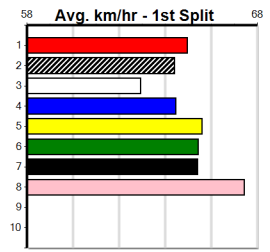

GREYHOUND ADOPTION PROGRAM

Distance: 515m, Race Type: Grade 5, Total Prizemoney: $8,785
1st: $5,900, 2nd: $1,820, 3rd: $915, 4th: $150

Watchdog Tips:

Bet:

Table with columns: Form Box, Wgt, Dist, Track, Date, Time, BON, Margin, 1st/2nd (Time), PIR, Checked, Comment, WR, Split 1, S/P, Grade

Detailed race information for MINTER FROST [5], including dog details, winning distances, weights, and box history.

Detailed race information for SWEET BEE [5], including dog details, winning distances, weights, and box history.

Detailed race information for PAW GRADY (NSW)[5], including dog details, winning distances, weights, and box history.

Detailed race information for PAW FREDRICK (NSW)[5], including dog details, winning distances, weights, and box history.

Detailed race information for DEWANA SCOTCH [5], including dog details, winning distances, weights, and box history.