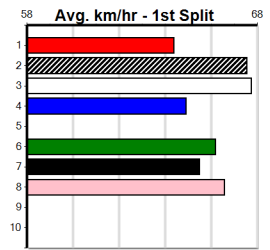

Winning Distances: < 300m (0) 300 - 399m (0) 400 - 499m (0) 500 - 599m (0) 600 - 699m (0) > 700m (0)

Winning Weights: Box History

GREYHOUND CLUBS VICTORIA

Distance: 595m, Race Type: Mixed 4/5, Total Prizemoney: \$10,375
1st: \$7,000, 2nd: \$2,150, 3rd: \$1,075, 4th: \$150