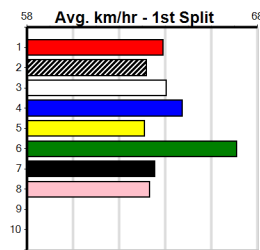

SPORTSBET GO THE BLUE DOG

Distance: 515m, Race Type: Grade 5, Total Prizemoney: $8,785
1st: $5,900, 2nd: $1,820, 3rd: $915, 4th: $150

Watchdog Tips:

Bet:

Form Box Wgt Dist Track Date Time BON Margin 1st/2nd (Time) PIR Checked Comment W/R Split 1 S/P Grade

UNDERWAY [5] WBK Dog Feb-22 Sire: FERNANDO BALE Dam: MY DEWANA PENNY
Owner(s): Western Front (SYN), W Kirk, D Kirk, F Parker, A Kennedy, T Kirk, D Kirk
Trainer: Wayne Kirk (Melton West)
Winning Distances: < 300m (0) 300 - 399m (0) 400 - 499m (3) 500 - 599m (4) 600 - 699m (0) > 700m (0)
Winning Weights: 31.4(1) 31.5(1) 31.7(1) 31.8(1) 32.0(1) 32.2(2)
Box History: Table with columns Bx, 1st, 2nd, 3rd, 4th, 5th, 6th, 7th, 8th

LYON BALE (NSW)[5] F Dog Mar-22 Sire: FERNANDO BALE Dam: ALERA BALE
Owner(s): L Harris
Trainer: Luke Harris (Devon Meadows)
Winning Distances: < 300m (0) 300 - 399m (0) 400 - 499m (4) 500 - 599m (1) 600 - 699m (0) > 700m (0)
Winning Weights: 33.0(1) 33.2(1) 33.7(1) 34.3(1) 34.4(1)
Box History: Table with columns Bx, 1st, 2nd, 3rd, 4th, 5th, 6th, 7th, 8th

CLONCURRY GOLD [5] F Dog Jan-23 Sire: KOBLENZ Dam: CLONCURRY GIRL
Owner(s): A Carr
Trainer: John Carr (Devon Meadows)
Winning Distances: < 300m (0) 300 - 399m (0) 400 - 499m (2) 500 - 599m (1) 600 - 699m (0) > 700m (0)
Winning Weights: 33.2(2) 34.1(1)
Box History: Table with columns Bx, 1st, 2nd, 3rd, 4th, 5th, 6th, 7th, 8th

JOSIE'S JEWEL (TAS)[5] BK Bitch Mar-22 Sire: SUPERIOR PANAMA Dam: MEDIO PASO
Owner(s): M Katsiris
Trainer: Michael Katsiris (Thomastown)
Winning Distances: < 300m (0) 300 - 399m (3) 400 - 499m (9) 500 - 599m (0) 600 - 699m (0) > 700m (0)
Winning Weights: 26.2(2) 26.3(1) 26.5(1) 26.7(2) 26.8(1) 27.0(1) 27.1(2) 27.5(1) 27.9(1)
Box History: Table with columns Bx, 1st, 2nd, 3rd, 4th, 5th, 6th, 7th, 8th

DARNUM DESIRE [5] BE Bitch Oct-21 Sire: BERNARDO Dam: DARNUM DASHER
Owner(s): P Handley
Trainer: Peter Handley (Darnum)
Winning Distances: < 300m (0) 300 - 399m (2) 400 - 499m (6) 500 - 599m (0) 600 - 699m (0) > 700m (0)
Winning Weights: 31.9(1) 32.0(1) 32.2(1) 32.3(1) 32.4(2) 32.5(1) 32.6(1)
Box History: Table with columns Bx, 1st, 2nd, 3rd, 4th, 5th, 6th, 7th, 8th