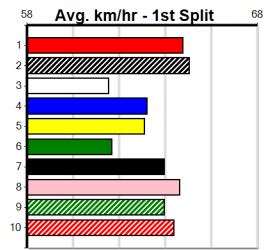

2

7:24PM

(VIC time)

Distance: 515m, Race Type: Mixed 6/7 Final, Total Prizemoney: $9,055
1st: $6,100, 2nd: $1,870, 3rd: $935, 4th: $150

Watchdog Tips: Bet: .

Main race card table with columns: Form Box, Wgt, Dist, Track, Date, Time, BON, Margin, 1st/2nd (Time), PIR, Checked, Comment, W/R, Split 1, S/P, Grade. Includes sections for NOSEY BLUEY [5], ON THE LOOSE [6], TEXAS PRESIDENT [7], AFTERSHOCK [7], and MASQUERADE PARTY [6].

1

2

3

4

5