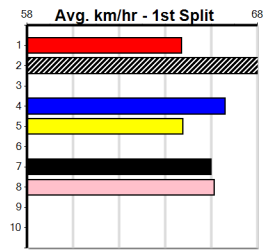

10

*** NO RESERVE ***

Sire: Dam: Trainer:

Owner(s):
 Winning Distances: < 300m (0) 300 - 399m (0) 400 - 499m (0) 500 - 599m (0) 600 - 699m (0) > 700m (0)
 Winning Weights: Box History

4

8:04PM

(VIC time)

Distance: 715m, Race Type: Mixed 4/5, Total Prizemoney: \$10,375
1st: \$7,000, 2nd: \$2,150, 3rd: \$1,075, 4th: \$150