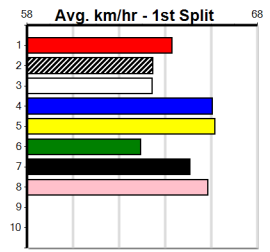

BLACKBOOK ON WATCHDOG APP

Distance: 595m, Race Type: Grade 5, Total Prizemoney: $10,095
1st: $6,800, 2nd: $2,095, 3rd: $1,050, 4th: $150

Watchdog Tips:

Bet:

Table with columns: Form Box, Wgt, Dist, Track, Date, Time, BON, Margin, 1st/2nd (Time), PIR, Checked, Comment, W/R, Split 1, S/P, Grade

Race 1: BANDARI [5]
BD Dog Mar-22 Sire: FERNANDO BALE Dam: MOMBASA
Owner(s): P Fiske
Trainer: John Musselwhite (Lindenow)
Winning Distances: < 300m (0) 300 - 399m (1) 400 - 499m (4) 500 - 599m (0) 600 - 699m (0) > 700m (0)
Winning Weights: 29.5(1) 29.8(1) 29.9(1) 30.2(1) 30.4(1)
Box History table and Prize Best Starts table included.

Race 2: REIKO DUSTY [5]
BK Dog Mar-22 Sire: ORSON ALLEN Dam: STAR REIKO
Owner(s): Reiko (SYN), A Fry, J Fry
Trainer: Ashleigh Fry (Haddon)
Winning Distances: < 300m (0) 300 - 399m (1) 400 - 499m (1) 500 - 599m (1) 600 - 699m (0) > 700m (0)
Winning Weights: 32.3(1) 33.0(1) 33.2(1)
Box History table and Prize Best Starts table included.

Race 3: SMOOTH RANGER [5]
BK Bitch Apr-22 Sire: OUT OF RANGE Dam: FREEDOM FIRE
Owner(s): J Carr
Trainer: Malcolm Carr (Devon Meadows)
Winning Distances: < 300m (0) 300 - 399m (0) 400 - 499m (4) 500 - 599m (2) 600 - 699m (0) > 700m (0)
Winning Weights: 27.0(2) 27.3(1) 27.7(1) 27.9(2)
Box History table and Prize Best Starts table included.

Race 4: VOICE OF THUNDER [5]
WBK Dog Jun-21 Sire: FERNANDO BALE Dam: CLASSY BLAZE
Owner(s): FOUR FROTHYS (SYN), G Pask, J Baxter, G Pask
Trainer: Graeme Jose (Catani)
Winning Distances: < 300m (0) 300 - 399m (1) 400 - 499m (2) 500 - 599m (4) 600 - 699m (4) > 700m (0)
Winning Weights: 31.1(1) 31.2(1) 31.4(1) 31.5(1) 31.6(1) 31.9(1) 32.0(1) 32.3(2) 32.6(1) 32.7(1)
Box History table and Prize Best Starts table included.

Race 5: DOTTY'S GIFT [5]
BK Bitch Dec-20 Sire: BELLA INFRARED Dam: AMELIA CHRISTA
Owner(s): R Moore
Trainer: Robin Moore (Devon Meadows)
Winning Distances: < 300m (0) 300 - 399m (0) 400 - 499m (1) 500 - 599m (8) 600 - 699m (7) > 700m (0)
Winning Weights: 27.3(3) 27.4(4) 27.5(1) 27.7(2) 27.8(3) 28.0(2) 28.1(1)
Box History table and Prize Best Starts table included.