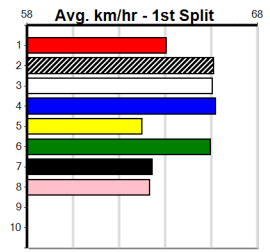

DOWNLOAD THE WATCHDOG APP

Distance: 515m, Race Type: Grade 5, Total Prizemoney: $8,785
1st: $5,900, 2nd: $1,820, 3rd: $915, 4th: $150

Watchdog Tips: [ ] [ ] [ ] [ ] Bet: [ ]

ASCEND ECSTATIC [5]
BE Bitch Jan-23 Sire: DROOPYS SYDNEY Dam: DAPH'S ASCEND
Owner(s): DAILLY GREYHOUND FARMS (SYN), G Dailly, T Dailly
Trainer: Thomas Dailly (Anakie)
Winning Distances: < 300m (0) 300 - 399m (0) 400 - 499m (2) 500 - 599m (1) 600 - 699m (0) > 700m (0)
Winning Weights: 25.1(1) 25.2(1) 25.3(1)
Race results table with columns: Plc, Pos, Dog, Sex, Age, Date, Time, BON, Margin, 1st/2nd (Time), PIR, Checked, Comment, W/R, Split 1, S/P, Grade.

GOT THE CASH [5]
BK Dog Apr-22 Sire: TOMMY SHELBY Dam: FRANK'S GIRL
Owner(s): P Mcdowall
Trainer: Matthew Lanigan (Rowsley)
Winning Distances: < 300m (0) 300 - 399m (0) 400 - 499m (3) 500 - 599m (2) 600 - 699m (0) > 700m (0)
Winning Weights: 28.7(1) 29.3(1) 29.6(1) 29.8(1) 30.2(1)
Race results table with columns: Plc, Pos, Dog, Sex, Age, Date, Time, BON, Margin, 1st/2nd (Time), PIR, Checked, Comment, W/R, Split 1, S/P, Grade.

ZIPPING SPARTAN (NSW)[5]
BD Dog Mar-22 Sire: SUPERIOR PANAMA Dam: ZIPPING BAILEY
Owner(s): M Katsiris
Trainer: Michael Katsiris (Thomastown)
Winning Distances: < 300m (0) 300 - 399m (0) 400 - 499m (4) 500 - 599m (4) 600 - 699m (1) > 700m (0)
Winning Weights: 31.1(1) 31.2(1) 31.5(1) 31.7(1) 31.9(1) 32.0(2) 32.5(1) 33.1(1)
Race results table with columns: Plc, Pos, Dog, Sex, Age, Date, Time, BON, Margin, 1st/2nd (Time), PIR, Checked, Comment, W/R, Split 1, S/P, Grade.

BLUE FALCON (NSW)[5]
BEBD Dog Oct-21 Sire: SENNACHIE Dam: GABBY KEEPING
Owner(s): M Henderson
Trainer: Justin Bowman (Kilmany)
Winning Distances: < 300m (0) 300 - 399m (1) 400 - 499m (7) 500 - 599m (9) 600 - 699m (0) > 700m (0)
Winning Weights: 29.8(1) 30.1(3) 30.2(7) 30.3(2) 30.4(2) 30.5(1) 30.7(1)
Race results table with columns: Plc, Pos, Dog, Sex, Age, Date, Time, BON, Margin, 1st/2nd (Time), PIR, Checked, Comment, W/R, Split 1, S/P, Grade.

VIDEO REFEREE [5]
BE Dog Mar-22 Sire: TOMMY SHELBY Dam: ART NOVEAU
Owner(s): CHAMPAGNE PTN (SYN), S Smith, A Langton
Trainer: Angela Langton (Anakie)
Winning Distances: < 300m (0) 300 - 399m (0) 400 - 499m (0) 500 - 599m (3) 600 - 699m (0) > 700m (0)
Winning Weights: 32.8(1) 32.9(1) 33.1(1)
Race results table with columns: Plc, Pos, Dog, Sex, Age, Date, Time, BON, Margin, 1st/2nd (Time), PIR, Checked, Comment, W/R, Split 1, S/P, Grade.