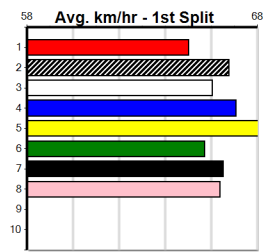

RSN GREY AREAS - WEDNESDAY & FRIDAY

Distance: 515m, Race Type: Grade 5, Total Prizemoney: $8,785
1st: $5,900, 2nd: $1,820, 3rd: $915, 4th: $150

Watchdog Tips:

Bet:

Form Box Wgt Dist Track Date Time BON Margin 1st/2nd (Time) PIR Checked Comment W/R Split 1 S/P Grade

1

PAW HARRY (NSW)[5]
DKBD Dog Dec-22 Sire: BERNARDO Dam: HADARAH BALE
Owner(s): B Wheeler Trainer: Mark Delbridge (Balliang)
Winning Distances: < 300m (0) 300 - 399m (1) 400 - 499m (1) 500 - 599m (3) 600 - 699m (0) > 700m (0)
Winning Weights: 35.6(1) 35.8(1) 35.9(1) 36.2(1) 36.5(1)

Box	1st	2nd	3rd	4th	5th	6th	7th	8th
1	1							
2	1	4						
3	1							
4	1							
5								
6								
7								
8	1							1

Prize Best Starts Trk/Dts APM: $26570.00, 29.60(1)-26/9/24, 18-5-5-2, 7-2-1-0, 17070

2

SILKY SAUCE [5]
BK Dog May-21 Sire: SENNACHIE Dam: SHANLYN GEORGIE
Owner(s): Twice as quick (SYN), D Johnston, D Johnston Trainer: Lisa Delbridge (Balliang)
Winning Distances: < 300m (0) 300 - 399m (2) 400 - 499m (5) 500 - 599m (8) 600 - 699m (0) > 700m (0)
Winning Weights: 31.0(1) 31.1(1) 31.4(1) 31.5(3) 31.6(3) 31.7(2) 31.8(3) 31.9(1)

Box	1st	2nd	3rd	4th	5th	6th	7th	8th
1	4							
2	1	2	1	1				
3	1	2	1	1				
4	5	4	3	1	1	1	2	1
5	1	1	3					2
6	1	2	3	1	2			
7	1	2	1				1	1
8	3		1	2	1	2		1

Prize Best Starts Trk/Dts APM: $89155.00, 29.52(4)-12/9/24, 71-15-9-15, 23-3-2-5, 21573

3

PAW UCOLTA (NSW)[5]
RBD Dog Feb-23 Sire: CHRISTO BALE Dam: WINNIE ALLEN
Owner(s): B Wheeler Trainer: Samantha Grenfell (Anakie)
Winning Distances: < 300m (0) 300 - 399m (0) 400 - 499m (0) 500 - 599m (3) 600 - 699m (0) > 700m (0)
Winning Weights: 34.8(1) 35.0(1) 36.7(1)

Box	1st	2nd	3rd	4th	5th	6th	7th	8th
1	1	1						
2	3	1	1	2				
3	2	1						
4								
5								
6								
7								
8								

Prize Best Starts Trk/Dts APM: $24750.00, 29.74(2)-2/1/24, 20-3-6-3, 7-2-2-1, 18553

4

WERRIS BALE (NSW)[5]
BD Dog May-22 Sire: CHRISTO BALE Dam: HELGA BALE
Owner(s): B Wheeler Trainer: Correy Grenfell (Anakie)
Winning Distances: < 300m (0) 300 - 399m (1) 400 - 499m (5) 500 - 599m (3) 600 - 699m (1) > 700m (0)
Winning Weights: 30.3(1) 31.4(1) 31.5(2) 31.6(1) 31.7(1) 31.8(1) 31.9(1) 32.2(1) 32.3(1)

Box	1st	2nd	3rd	4th	5th	6th	7th	8th
1	1	1						
2	1	1						
3	2	2						
4	2	1	1					
5								
6								
7	1	2	2					
8	1	1	1					1

Prize Best Starts Trk/Dts APM: $48930.00, 29.52(2)-15/11/24, 43-10-7-7, 11-1-2-1, 25490

5

SPRITELY SIAN (NSW)[5]
BEF Bitch Sep-22 Sire: FERAL FRANKY Dam: ARMATREE KAYCEE
Owner(s): T Ginn Trainer: David Geall (Lara)
Winning Distances: < 300m (0) 300 - 399m (2) 400 - 499m (6) 500 - 599m (1) 600 - 699m (0) > 700m (0)
Winning Weights: 27.6(1) 27.8(1) 27.9(1) 28.1(1) 28.3(2) 28.7(1) 28.9(1) 29.2(1)

Box	1st	2nd	3rd	4th	5th	6th	7th	8th
1	1							
2	1	2						
3	1							
4	1							
5								
6	4		1	1				
7								
8								

Prize Best Starts Trk/Dts APM: $35860.00, 29.59(2)-5/12/24, 27-9-3-6, 8-0-2-3, 24087