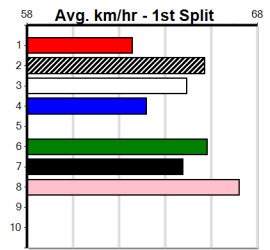

1

7:02PM

(VIC time)

Distance: 515m, Race Type: Grade 7, Total Prizemoney: $8,785
1st: $5,900, 2nd: $1,820, 3rd: $915, 4th: $150

Watchdog Tips:

Bet:

Form Box	Wgt	Dist	Track	Date	Time	BON	Margin	1st/2nd (Time)	PIR	Checked	Comment	WR	Split 1	S/P	Grade

1 OREGON JANET [7]
BK Bitch Dec-22 Sire: MALACHI Dam: LA LA OREGON
Owner(s): DAILLY GREYHOUND FARMS (SYN), G Dailly, T Dailly Trainer: Thomas Dailly (Anakie)
Winning Distances: < 300m (0) 300 - 399m (0) 400 - 499m (0) 500 - 599m (1) 600 - 699m (0) > 700m (0)
Winning Weights: 26.3(1)

2nd (3)	26.5	460	GEL	R1	19-Nov-24	26.27	25.83	1.75L PAW VERA (26.17)	Q/222	.	.	.	6.73	$4.50	M
2nd (6)	26.2	525	MEP	R2	27-Nov-24	30.34	30.02	2.25L FAGES (30.19)	M/3342	.	.	.	5.23	$7.90	M
2nd (5)	26.0	525	MEP	R4	04-Dec-24	30.44	29.74	1.5L URANA XAVIER (30.35)	M/3444	.	SW	.	5.24	$4.90	MH
5th (6)	26.3	525	MEA	R1	14-Dec-24	30.57	29.70	8.50L SHIMA BLUSH (30.01)	M/7887	.	.	.	5.26	$17.90	MF
2nd (2)	26.2	435	SLE	R1	20-Dec-24	24.78	24.11	2.00L ASTON ALIGHT (24.64)	M/6666	.	.	.	5.35	$7.80	M
2nd (8)	26.2	460	GEL	R1	27-Dec-24	26.48	25.77	6.00L SHIMA BALLAD (26.08)	M/2333	.	.	.	6.94	$2.50	M
1st (2)	26.3	525	MEP	R1	01-Jan-25	30.24	29.85	7.00L WYONG IRVING (30.71)	M/3211	.	.	.	5.23	$1.80	MH
5= (2)	26.6	525	MEA	R1	11-Jan-25	30.51	29.78	9.50L RAINING FIRE (29.87)	M/8666	.	.	.	5.35	$8.60	MF

Last 3 wins NOT included above

Bx	1st	2nd	3rd	4th	5th	6th	7th	8th
1		1			1			
2	1	3			1			
3		1		1				
4					2			
5		1						
6		1		1	1			
7					1			
8		1	1	1				

Prize Best	$7935.00
Starts	30.34(1)-28/10/24
Trk/Dts	19-1-8-1
APM	1-0-0-0
	6601

2 MAKE ME KING [7]
BD Dog Feb-23 Sire: FERAL FRANKY Dam: PANKHURST
Owner(s): Lose Yourself (SYN), L Whelan, H Whelan, B Hooper Trainer: Harley Whelan (Metung)
Winning Distances: < 300m (0) 300 - 399m (0) 400 - 499m (1) 500 - 599m (0) 600 - 699m (0) > 700m (0)
Winning Weights: 34.0(1)

6th (8)	33.9	525	MEP	R2	06-Nov-24	31.04	29.90	8.00L VISTA VANADIUM (30.51)	M/4466	.	.	.	5.26	$4.30	MH
2nd (4)	34.0	460	WGL	R2	19-Nov-24	25.83	25.67	2.50L LAMIA NONNA MIM (25.67)	M/2222	.	.	.	6.54	$3.00	M
1st (1)	34.0	435	SLE	R1	24-Nov-24	24.22	24.22	9.50L DERMOTT ROSE (24.86)	M/1111	.	SW	.	5.21	$1.40	M
5th (6)	34.2	515	SAN	R1	26-Dec-24	29.85	28.94	2.50L APPENZELL (29.68)	M/2222	.	.	.	5.12	$4.20	7
2nd (4)	34.2	515	SAN	R1	09-Jan-25	29.85	29.18	7.00L URANA XAVIER (29.36)	M/5322	.	.	.	5.19	$8.50	X67

Last 3 wins NOT included above

Bx	1st	2nd	3rd	4th	5th	6th	7th	8th
1	1							
2								
3								
4		2						
5								
6					1			
7								
8						1		

Prize Best	$4020.00
Starts	29.85(6)-26/12/24
Trk/Dts	5-1-2-0
APM	2-0-1-0
	3580