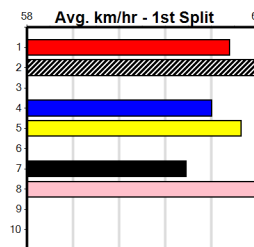

9

9:49PM

(VIC time)

Distance: 515m, Race Type: Free For All, Total Prizemoney: $9,055
1st: $6,100, 2nd: $1,870, 3rd: $935, 4th: $150

Watchdog Tips:

Bet:

Table with columns: Form Box, Wgt, Dist, Track, Date, Time, BON, Margin, 1st/2nd (Time), PIR, Checked, Comment, WR, Split 1, S/P, Grade

FLYING ZULU [1]
BEBD Dog Sep-21 Sire: ORSON ALLEN Dam: CYCLONE JEBEL
Owner(s): S Thompson
Trainer: Jason Thompson (Pearcedale)
Winning Distances: < 300m (0) 300 - 399m (0) 400 - 499m (11) 500 - 599m (12) 600 - 699m (0) > 700m (0)
Winning Weights: 33.5(1) 33.7(1) 33.8(2) 34.0(4) 34.1(2) 34.2(3) 34.3(4) 34.4(2) 34.5(3) 34.6(1)
Box History table and Prize Best Starts table included.

URIEL BALE (NSW)[3]
BK Dog Jan-22 Sire: BARCIA BALE Dam: WELSLY BALE
Owner(s): B Wheeler
Trainer: Robert Camilleri (Lara)
Winning Distances: < 300m (0) 300 - 399m (0) 400 - 499m (11) 500 - 599m (9) 600 - 699m (0) > 700m (0)
Winning Weights: 33.3(2) 33.7(1) 33.9(4) 34.1(1) 34.2(1) 34.3(3) 34.4(1) 34.5(2) 34.7(2) 34.8(2) 34.9(1)
Box History table and Prize Best Starts table included.

*** VACANT BOX ***
Sire: Dam:
Owner(s):
Trainer:
Winning Distances: < 300m (0) 300 - 399m (0) 400 - 499m (0) 500 - 599m (0) 600 - 699m (0) > 700m (0)
Winning Weights:

BOUNDING CHIEF [3]
BKW Dog Feb-22 Sire: COSMIC CHIEF Dam: BOUND TWO AFFAIR
Owner(s): M Hanke
Trainer: Martin Hanke (Locksley)
Winning Distances: < 300m (0) 300 - 399m (2) 400 - 499m (0) 500 - 599m (5) 600 - 699m (1) > 700m (0)
Winning Weights: 34.4(1) 34.5(1) 34.6(1) 34.7(1) 35.1(1) 35.2(1) 35.4(1) 35.8(1)
Box History table and Prize Best Starts table included.

MEPUNGA TULLY [4]
RBD Bitch Apr-22 Sire: FERNANDO BALE Dam: MEPUNGA ISLA
Owner(s): B Smith
Trainer: Jeffrey Britton (Anakie)
Winning Distances: < 300m (0) 300 - 399m (0) 400 - 499m (4) 500 - 599m (7) 600 - 699m (0) > 700m (0)
Winning Weights: 28.0(1) 28.1(1) 28.2(2) 28.3(1) 28.7(2) 28.9(1) 29.1(1) 29.2(2)
Box History table and Prize Best Starts table included.