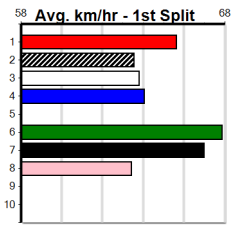

MATKO HIRE DAMSELS DASH

Distance: 450m, Race Type: Grade 5, Total Prizemoney: $2,925
1st: $1,950, 2nd: $600, 3rd: $300, 4th: $75

9

8:16PM

(VIC time)

ASPERITAS (7) has won three of her past four in brilliant style and she should get a fairly cheap lead tonight. SEATS TWO (6) was a dominant 22.11 winner here recently and she can settle on the speed. DONITA BALE (1) has the good draw.

Watchdog Tips: **7** **6** **1** **8** **Bet:** **Box Trifecta 1,6,7,8 ($10 for 41.67%)**