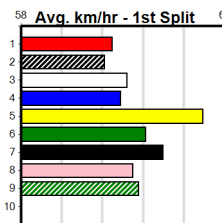

SPORTSBET WE LET THE DOGS OUT

Distance: 390m, Race Type: Grade 7, Total Prizemoney: \$2,925
1st: \$1,950, 2nd: \$600, 3rd: \$300, 4th: \$75

3

6:12PM

(VIC time)

LAURISTON GIRL (5) is armed with good early burn and she will find this easier than her most recent racing. PAW OLYSLAGERS (4) has been impressive to date and she can work into the mix mid race. MIDNIGHT REBEL (8) is an improving type