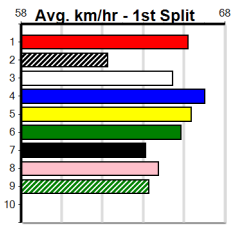

EDWARDS ELECTRICAL

Distance: 450m, Race Type: Grade 5, Total Prizemoney: $2,925
1st: $1,950, 2nd: $600, 3rd: $300, 4th: $75

6

7:12PM
(VIC time)

IF HE COULD (6) likes to stay wide in his races and he is armed with a terrific turn of foot once balanced. HOME TOWN (3) has a good record here and he can come out running at times. TIME TO PROPHET (1) is drawn to get all the breaks.

Watchdog Tips: **6** **3** **1** **8** **Bet:** **Win 6**