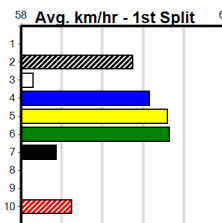

MACEY'S BISTRO

Distance: 390m, Race Type: Maiden, Total Prizemoney: \$2,535
1st: \$1,680, 2nd: \$520, 3rd: \$260, 4th: \$75

2

5:54PM

(VIC time)

PAW OLSON (3) was well supported in his luckless debut run and he is expected to make amends this time around. BLUE MOON MARIE (1) was far from disgraced on debut at Mt Gambier and she will be better for the run. ISINBAYEVA (2) has claims