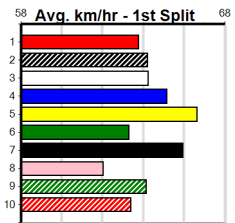

WARRNAMBOOL FENCING SPECIALISTS

Distance: 390m, Race Type: Grade 6, Total Prizemoney: $2,925
1st: $1,950, 2nd: $600, 3rd: $300, 4th: $75

4

6:31PM

(VIC time)

PRISTINE (5) is armed with elite early speed and she can atone for some luckless runs of late. PAW DAHLIA (2) has a good record here to date and she will be in the firing line throughout. MIDDLE EARTH (3) is improving with each run

Watchdog Tips:

5

2

3

7

Bet:

Win 5