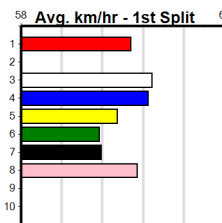

13 RACES TONIGHT

Distance: 450m, Race Type: Maiden, Total Prizemoney: $2,535
1st: $1,680, 2nd: $520, 3rd: $260, 4th: $75

1
5:30PM
(VIC time)

PAW UMA (8) has been placed in two of three to date and she has the speed to cross and lead throughout. PAW VALENTINA (5) has been placed in three of five and she can settle near the speed. KEY PHILOSOPHY (2) must be respected on debut

Watchdog Tips: **8** **5** **2** **3** **Bet:** **Box Quinella 2,5,8 ($10 for 333.33%)**