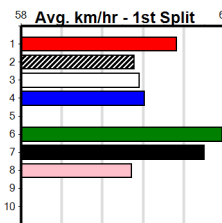

MATKO HIRE DAMSELS DASH

Distance: 450m, Race Type: Grade 5, Total Prizemoney: \$2,925

1st: \$1,950, 2nd: \$600, 3rd: \$300, 4th: \$75

9

8:16PM

(VIC time)

ASPERITAS (7) has won three of her past four in brilliant style and she should get a fairly cheap lead tonight. SEATS TWO (6) was a dominant 22.11 winner here recently and she can settle on the speed. DONITA BALE (1) has the good draw.