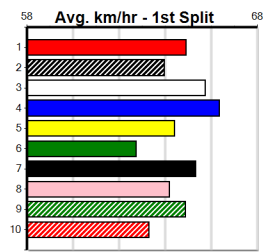

WARRNAMBOOL RACE 13

Distance: 390m, Race Type: Grade 5, Total Prizemoney: $2,925
1st: $1,950, 2nd: $600, 3rd: $300, 4th: $75

ZIPPING SCOOBY (8) has been racing well at Horsham of late and he looks to have the class edge over his rivals. RABADA (1) owns a handy 22.17 PB here and he is drawn to get the gun run. INTERSTATE GIRL (7) has solid claims

Watchdog Tips: 8 1 7 6 Bet: Box Quinella 1,7,8 ($10 for 333.33%)

RABADA [5] Handy PB here, has the good draw, danger $3.60
BK Dog Dec-21 Sire: TOMMY SHELBY Dam: CHLOE LOUISE
Owner(s): FISHOUNDS (SYN), D Fisher, S Fisher
Trainer: Simone Fisher (Lara)

MOONLIGHT SID [5] Resuming, capable when fit, place claims $6.50
BK Dog Nov-21 Sire: SHIMA SHINE Dam: LULUMON
Owner(s): P Franklin
Trainer: Peter Franklin (Mortlake)

IMPRESS JOE (NSW)[5] Every chance here last time, place preferred $9.00
F Dog May-22 Sire: FERNANDO BALE Dam: SHE'S SALACIOUS
Owner(s): R Gavin
Trainer: Raylene Gavin (Tower Hill)

SAINT XAVIER [5] Capable but drawn to find bother, next time $10.00
RBD Dog Nov-22 Sire: FERNANDO BALE Dam: MEPUNGA STELLAR
Owner(s): P Byrne
Trainer: Peter Byrne (Koroit)

WAIRUA'S WAY (NSW)[5] Find this harder than her recent racing, tested $12.00
DKF Bitch Jun-22 Sire: FEDERAL MORGAN Dam: NANA'S HABIT
Owner(s): D Keane
Trainer: Danielle Keane (Koroit)

1

2

3

4

5