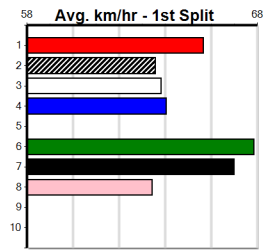

MATKO HIRE DAMSELS DASH

9

8:16PM

(VIC time)

Distance: 450m, Race Type: Grade 5, Total Prizemoney: $2,925
1st: $1,950, 2nd: $600, 3rd: $300, 4th: $75

ASPERITAS (7) has won three of her past four in brilliant style and she should get a fairly cheap lead tonight. SEATS TWO (6) was a dominant 22.11 winner here recently and she can settle on the speed. DONITA BALE (1) has the good draw.

Watchdog Tips: **7** **6** **1** **8** **Bet:** **Box Trifecta 1,6,7,8 ($10 for 41.67%)**

1

DONITA BALE (NSW)[5] **$4.60**

BEED Bitch Dec-21 Sire: FERAL FRANKY Dam: ZELZER ALLEN

Owner(s): B Wheeler Trainer: Robert Camilleri (Lara)

Winning Distances: < 300m (0) 300 - 399m (4) 400 - 499m (5) 500 - 599m (0) 600 - 699m (0) > 700m (0)

Winning Weights: 26.4(1) 27.1(2) 27.2(1) 27.3(3) 27.5(1) 28.0(1)

Run	Pos	Wgt	Dist	Track	Date	Time	BOB	Margin	1st/2nd (Time)	PIR	Checked	Comment	WR	Split 1	S/P	Grade
2nd	(3)	27.3	400	WGL	R6	01-Nov-24	22.71	22.49	3.25L BURN ALONG (22.49)	M/82	.	.	.	8.55	$11.30	X45
7th	(7)	28.3	390	BAL	R10	20-Nov-24	22.58	21.84	11.00 FLYING MUFFIN (21.84)	M/67	.	.	.	8.54	$10.10	5
3rd	(3)	28.2	485	HOR	R6	26-Nov-24	27.36	27.19	2.25L TAMMY MCIVOR (27.21)	Q/111	.	.	.	6.64	$5.00	5
1st	(4)	28.0	485	HOR	R8	07-Dec-24	27.54	27.54	1.25L SAINT TAY (27.63)	Q/111	.	.	.	6.63	$2.80	5
3rd	(7)	28.0	450	BAL	R6	11-Dec-24	25.35	24.92	6.50L AEROPLANE MODE (24.92)	M/555	.	SW	.	6.72	$19.80	5
5th	(3)	28.2	450	WBL	R8	19-Dec-24	25.45	24.81	9.50L URIEL BALE (24.81)	M/555	.	.	.	6.66	$14.50	X45
3rd	(3)	28.2	450	WBL	R6	28-Dec-24	25.47	25.17	2.00L GOT A PULSE (25.34)	M/443	.	.	.	6.78	$5.90	5
3rd	(7)	28.4	500	BEN	R5	10-Jan-25	28.22	28.10	1.75L LEROY'S GIRL (28.10)	M/333	.	.	.	6.67	$3.70	5

Last 3 wins NOT included above

1st	(4)	27.3	395	TRA	R5	05-Jul-24	21.90	21.86	5.00L QUENARA BALE (22.24)	M/211	.	SW	.	3.77	$6.40	5
1st	(6)	27.2	390	WBL	R9	25-Jul-24	22.11	22.11	5.50L CORTEZ BALE (22.46)	Q/11	.	.	.	8.64	$4.50	5
1st	(4)	27.3	410	HOR	R9	19-Aug-24	22.97	22.84	4.50L BLACK COMPASS (23.27)	M/11	.	.	.	10.27	$5.50	X45

2

2

GAZING COLLINDA [5] **$7.50**

F Bitch May-22 Sire: ASTON DEE BEE Dam: AUDACIOUS BELL

Owner(s): S Tyler Trainer: Simone Fisher (Lara)

Winning Distances: < 300m (0) 300 - 399m (0) 400 - 499m (3) 500 - 599m (2) 600 - 699m (0) > 700m (0)

Winning Weights: 30.4(1) 30.8(1) 31.0(1) 31.1(1) 31.5(1)

Run	Pos	Wgt	Dist	Track	Date	Time	BOB	Margin	1st/2nd (Time)	PIR	Checked	Comment	WR	Split 1	S/P	Grade
4th	(3)	30.9	435	SLE	R11	24-Nov-24	24.82	24.22	3.75L EL CRIMP ADORE (24.58)	M/234	.	.	.	5.24	$18.60	5
4th	(7)	30.9	460	WGL	R10	29-Nov-24	26.33	25.62	9.50L REALITY BEST (25.68)	M/233	.	.	.	6.65	$11.10	RW
7th	(2)	30.7	460	WGL	R8	06-Dec-24	26.48	25.42	4.50L STAR COMMAND (26.16)	M/457	.	.	.	6.57	$4.80	5
8th	(7)	30.8	435	SLE	R2	15-Dec-24	25.21	24.27	10.00 MIA MIGHTY (24.53)	M/888	.	.	.	5.48	$19.50	RW
2nd	(8)	31.1	510	SLE	R6	22-Dec-24	29.04	28.35	0.50L AKINA LAD (29.02)	S/222	.	.	.	9.18	$25.60	X45
7th	(8)	31.2	510	SLE	R8	29-Dec-24	29.31	28.53	12.00 ZYGON BALE (28.53)	M/346	.	.	.	9.21	$11.40	X45
4th	(8)	31.6	510	SLE	R6	05-Jan-25	29.22	28.88	5.00L MINTER FROST (28.89)	M/124	.	.	.	9.16	$11.80	X45
1st	(3)	31.5	460	WGL	R8	09-Jan-25	26.20	25.74	2.50L SMOOTH RANGER (26.36)	M/111	.	.	.	6.54	$5.30	T3-5

Last 3 wins NOT included above

1st	(2)	31.0	510	SLE	R5	07-Aug-24	29.11	28.75	2.50L KAOS CONTROL (29.28)	Q/111	.	.	.	9.17	$10.90	X67
1st	(1)	30.8	460	WGL	R5	13-Aug-24	26.07	25.71	4.00L HAMISH ROSE (26.34)	M/211	.	SW	.	6.58	$6.30	X67
1st	(2)	31.1	510	SLE	R4	08-Sep-24	29.05	28.65	2.25L DR. LEONI (29.20)	M/111	.	.	.	9.13	$4.70	RWH

3