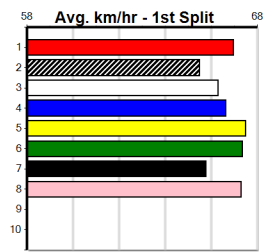

RSN GREY AREAS - WEDNESDAY & FRIDAY

Distance: 450m, Race Type: Mixed 4/5, Total Prizemoney: $3,360
1st: $2,250, 2nd: $690, 3rd: $345, 4th: $75

HOTEL WHISKY ONE (8) eclipsed the Ballarat 450m track record last time and he is drawn to win with ease again. ASTON LORD (1) is better than his past two and he is drawn to make amends. YOGEN BALE (3) just needs room early on.

Watchdog Tips: 8 1 3 6 Bet: Trifecta 8/1,3,6/1,3,6,7 ($10 - 111.11%)

Form Box Wgt Dist Track Date Time BON Margin 1st/2nd (Time) PIR Checked Comment W/R Split 1 S/P Grade

ASTON LORD [5] Better than his past two, pace to burn, danger $8.00
Owner(s): R Borda
Winning Distances: < 300m (0) 300 - 399m (0) 400 - 499m (7) 500 - 599m (5) 600 - 699m (0) > 700m (0)
Box History table and Prize Best Starts Trk/Dts APM

PAW XANDER (NSW)[5] Form and confidence has tapered off, tough ask $51.00
Owner(s): B Wheeler
Winning Distances: < 300m (0) 300 - 399m (0) 400 - 499m (1) 500 - 599m (3) 600 - 699m (0) > 700m (0)
Box History table and Prize Best Starts Trk/Dts APM

YOGEN BALE (NSW)[4] Explodes mid race, can find the rail early, threat $10.00
Owner(s): B Wheeler
Winning Distances: < 300m (0) 300 - 399m (1) 400 - 499m (5) 500 - 599m (8) 600 - 699m (0) > 700m (0)
Box History table and Prize Best Starts Trk/Dts APM

NUMEROUS [5] Runs into a couple of good ones, outclassed $41.00
Owner(s): D Hammerstein
Winning Distances: < 300m (0) 300 - 399m (8) 400 - 499m (12) 500 - 599m (0) 600 - 699m (0) > 700m (0)
Box History table and Prize Best Starts Trk/Dts APM

ASTON AURELIA [5] Front runner, plenty of pepper in this race, risky $10.00
Owner(s): R Borda
Winning Distances: < 300m (0) 300 - 399m (6) 400 - 499m (4) 500 - 599m (0) 600 - 699m (0) > 700m (0)
Box History table and Prize Best Starts Trk/Dts APM

1

2

3

4

5