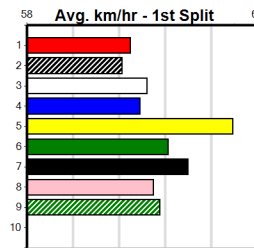

Watchdog Tips: 5 4 8 7 Bet: Box Quinella 4,5,8 (\$10 for 333.33%)

Table with columns: Form Box, Wgt, Dist, Track, Date, Time, BON, Margin, 1st/2nd (Time), PIR, Checked, Comment, W/R, Split 1, S/P, Grade