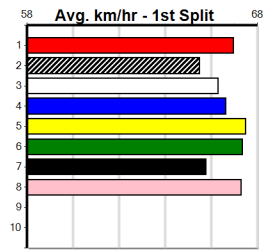

RSN GREY AREAS - WEDNESDAY & FRIDAY

Distance: 450m, Race Type: Mixed 4/5, Total Prizemoney: $3,360
1st: $2,250, 2nd: $690, 3rd: $345, 4th: $75

HOTEL WHISKY ONE (8) eclipsed the Ballarat 450m track record last time and he is drawn to win with ease again. ASTON LORD (1) is better than his past two and he is drawn to make amends. YOGEN BALE (3) just needs room early on.

Watchdog Tips: 8 1 3 6 Bet: Trifecta 8/1,3,6/1,3,6,7 ($10 - 111.11%)

Table with columns: Form Box, Wgt, Dist, Track, Date, Time, BON, Margin, 1st/2nd (Time), PIR, Checked, Comment, W/R, Split 1, S/P, Grade

ASTON LORD [5] Better than his past two, pace to burn, danger $8.00
Owner(s): R Borda
Winning Distances: < 300m (0) 300 - 399m (0) 400 - 499m (7) 500 - 599m (5) 600 - 699m (0) > 700m (0)
Box History table and Prize Best Starts Trk/Dts APM

PAW XANDER (NSW)[5] Form and confidence has tapered off, tough ask $51.00
Owner(s): B Wheeler
Winning Distances: < 300m (0) 300 - 399m (0) 400 - 499m (1) 500 - 599m (3) 600 - 699m (0) > 700m (0)
Box History table and Prize Best Starts Trk/Dts APM

YOGEN BALE (NSW)[4] Explodes mid race, can find the rail early, threat $10.00
Owner(s): B Wheeler
Winning Distances: < 300m (0) 300 - 399m (1) 400 - 499m (5) 500 - 599m (8) 600 - 699m (0) > 700m (0)
Box History table and Prize Best Starts Trk/Dts APM

NUMEROUS [5] Runs into a couple of good ones, outclassed $41.00
Owner(s): D Hammerstein
Winning Distances: < 300m (0) 300 - 399m (8) 400 - 499m (12) 500 - 599m (0) 600 - 699m (0) > 700m (0)
Box History table and Prize Best Starts Trk/Dts APM

ASTON AURELIA [5] Front runner, plenty of pepper in this race, risky $10.00
Owner(s): R Borda
Winning Distances: < 300m (0) 300 - 399m (6) 400 - 499m (4) 500 - 599m (0) 600 - 699m (0) > 700m (0)
Box History table and Prize Best Starts Trk/Dts APM