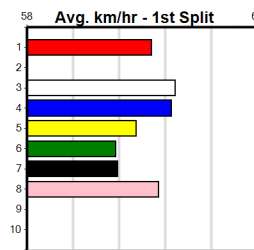

13 RACES TONIGHT

1
5:30PM

(VIC time)

Distance: 450m, Race Type: Maiden, Total Prizemoney: $2,535
1st: $1,680, 2nd: $520, 3rd: $260, 4th: $75

PAW UMA (8) has been placed in two of three to date and she has the speed to cross and lead throughout. PAW VALENTINA (5) has been placed in three of five and she can settle near the speed. KEY PHILOSOPHY (2) must be respected on debut

Watchdog Tips: **8** **5** **2** **3** **Bet:** Box Quinella 2,5,8 ($10 for 333.33%)

1

BINDY BLAZER [M] **$6.00**

Ran into a handy one last time, can run a drum

RBD Bitch Mar-23 Sire: FERNANDO BALE Dam: MOLLY BLAZER Trainer: Ashley Mcdowall (Nullawarre)

Owner(s): A Mcdowall

Winning Distances: < 300m (0) 300 - 399m (0) 400 - 499m (0) 500 - 599m (0) 600 - 699m (0) > 700m (0)

Winning Weights:

Pos	Wgt	Dist	Track	Date	Time	BOB	Margin	1st/2nd (Time)	PIR	Checked	Comment	WR	Split 1	S/P	Grade
4th (6)	26.1	400	GEL	R1	22-Nov-24	23.19	22.27	6.50L BLACK SANDY (22.75)	M/26	.	.	.	8.46	$7.50 M	
4th (5)	26.4	460	GEL	R9	28-Nov-24	26.32	25.69	3.75L CHICKEN FISH (26.06)	M/333	.	.	.	6.81	$13.70 RW	
5th (5)	26.1	460	GEL	R9	09-Dec-24	26.79	25.77	11.00 STATUE OF TIME (26.02)	M/455	.	.	.	6.82	$4.40 M	
3rd (7)	26.2	450	WBL	R1	23-Dec-24	26.49	25.79	3.00L PAW MAUD (26.28)	M/323	.	SW	.	6.85	$4.80 M	
7th (5)	26.0	450	WBL	R8	28-Dec-24	25.84	25.17	10.00 PANAMA RHODE (25.17)	S/777	.	.	.	6.98	$68.00 SH	

Last 3 wins NOT included above

Box History

Bx	1st	2nd	3rd	4th	5th	6th	7th	8th
1								
2								
3								
4								
5					1	1		1
6					1			
7			1					
8								

Prize Best $310.00
Starts 25.84(5)-28/12/24
Trk/Dts 5-0-0-1
APM 2-0-0-1 280

2

KEY PHILOSOPHY [M] **$5.00**

Well bred, would have trialed here, threat

BK Dog Apr-23 Sire: AUSSIE INFRARED Dam: FRANK'S GIRL Trainer: Deb Carr (Mininera)

Owner(s): D Carr

Winning Distances: < 300m (0) 300 - 399m (0) 400 - 499m (0) 500 - 599m (0) 600 - 699m (0) > 700m (0)

Winning Weights:

Last 3 wins NOT included above

Box History

Bx	1st	2nd	3rd	4th	5th	6th	7th	8th
1								
2								
3								
4								
5								
6								
7								
8								

Prize Best $0
Starts FSH
Trk/Dts 0-0-0-0
APM 0-0-0-0 0

3

GOWIE (NSW)[M] **$6.50**

Far from disgraced last time, must keep safe

RF Dog Feb-23 Sire: SUPERIOR PANAMA Dam: KEEP GUESSING Trainer: Peter Inquanti (Camperdown)

Owner(s): T Watkins

Winning Distances: < 300m (0) 300 - 399m (0) 400 - 499m (0) 500 - 599m (0) 600 - 699m (0) > 700m (0)

Winning Weights:

Pos	Wgt	Dist	Track	Date	Time	BOB	Margin	1st/2nd (Time)	PIR	Checked	Comment	WR	Split 1	S/P	Grade
5th (4)	31.4	390	WBL	R1	04-Jan-25	23.51	22.03	15.00 DEMOLISH (22.52)	M/44	.	.	.	8.99	$9.40 MH	
3rd (7)	31.7	390	WBL	R2	09-Jan-25	22.69	21.75	6.50L DEMOLISH (22.27)	S/34	.	W	.	8.88	$30.20 MF	

Last 3 wins NOT included above

Box History

Bx	1st	2nd	3rd	4th	5th	6th	7th	8th
1								
2								
3								
4					1			
5								
6								
7			1					
8								

Prize Best $300.00
Starts FSTD
Trk/Dts 2-0-0-1
APM 0-0-0-0 300

4

ASTON CASTLE [M] **$16.00**

Failed to fire on debut, needs more time

BK Dog Mar-23 Sire: ASTON FASTNET Dam: ASTON SAKURA Trainer: Dustin Drew (Dennington)

Owner(s): R Borda

Winning Distances: < 300m (0) 300 - 399m (0) 400 - 499m (0) 500 - 599m (0) 600 - 699m (0) > 700m (0)

Winning Weights:

Pos	Wgt	Dist	Track	Date	Time	BOB	Margin	1st/2nd (Time)	PIR	Checked	Comment	WR	Split 1	S/P	Grade
6th (6)	33.2	390	WBL	R2	04-Jan-25	23.03	22.03	11.00 HAPPY AND NUMB (22.31)	M/66	.	.	.	8.95	$12.70 MH	

Last 3 wins NOT included above

Box History

Bx	1st	2nd	3rd	4th	5th	6th	7th	8th
1								
2								
3								
4								
5								
6						1		
7								
8								

Prize Best $0.00
Starts FSTD
Trk/Dts 1-0-0-0
APM 0-0-0-0 0