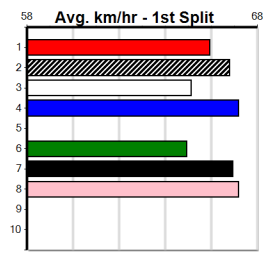

Watchdog Tips: 3 6 1 2 Bet: Win 3

Table with columns: Form Box, Wgt, Dist, Track, Date, Time, BON, Margin, 1st/2nd (Time), PIR, Checked, Comment, W/R, Split 1, S/P, Grade

MAKE THE CUT [5] Continues to improve, getting stronger, threat \$6.50
BD Bitch Jun-22 Sire: FERNANDO BALE Dam: ALL DOLLED UP
Owner(s): A Gannell
Trainer: Paul Mathieson (Myrningong)