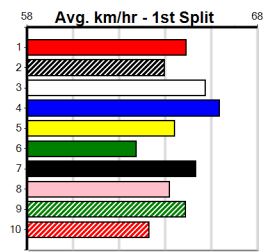

WARRNAMBOOL RACE 13

Distance: 390m, Race Type: Grade 5, Total Prizemoney: $2,925
1st: $1,950, 2nd: $600, 3rd: $300, 4th: $75

ZIPPING SCOOBY (8) has been racing well at Horsham of late and he looks to have the class edge over his rivals. RABADA (1) owns a handy 22.17 PB here and he is drawn to get the gun run. INTERSTATE GIRL (7) has solid claims

Watchdog Tips: 8 1 7 6 Bet: Box Quinella 1,7,8 ($10 for 333.33%)

Form Box Wgt Dist Track Date Time BON Margin 1st/2nd (Time) PIR Checked Comment W/R Split 1 S/P Grade

RABADA [5] Handy PB here, has the good draw, danger $3.60
Owner(s): FISHOUNDS (SYN), D Fisher, S Fisher
Sire: TOMMY SHELBY Dam: CHLOE LOUISE
Trainer: Simone Fisher (Lara)
Box History table and Prize Best Starts table included.

MOONLIGHT SID [5] Resuming, capable when fit, place claims $6.50
Owner(s): P Franklin
Sire: SHIMA SHINE Dam: LULUMON
Trainer: Peter Franklin (Mortlake)
Box History table and Prize Best Starts table included.

IMPRESS JOE (NSW)[5] Every chance here last time, place preferred $9.00
Owner(s): R Gavin
Sire: FERNANDO BALE Dam: SHE'S SALACIOUS
Trainer: Raylene Gavin (Tower Hill)
Box History table and Prize Best Starts table included.

SAINT XAVIER [5] Capable but drawn to find bother, next time $10.00
Owner(s): P Byrne
Sire: FERNANDO BALE Dam: MEPUNGA STELLAR
Trainer: Peter Byrne (Koroit)
Box History table and Prize Best Starts table included.

WAIRUA'S WAY (NSW)[5] Find this harder than her recent racing, tested $12.00
Owner(s): D Keane
Sire: FEDERAL MORGAN Dam: NANA'S HABIT
Trainer: Danielle Keane (Koroit)
Box History table and Prize Best Starts table included.

1

2

3

4

5