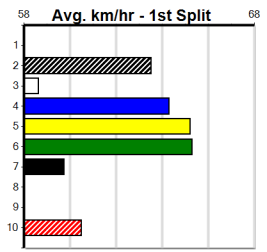

MACEY'S BISTRO

Distance: 390m, Race Type: Maiden, Total Prizemoney: $2,535
1st: $1,680, 2nd: $520, 3rd: $260, 4th: $75

PAW OLSON (3) was well supported in his luckless debut run and he is expected to make amends this time around. BLUE MOON MARIE (1) was far from disgraced on debut at Mt Gambier and she will be better for the run. ISINBAYEVA (2) has claims

Watchdog Tips: 3 1 2 5 Bet: Box Quinella 1,2,3 ($10 for 333.33%)

BLUE MOON MARIE (SA)[M] Far from disgraced on debut, draw suits, danger $4.80
BD Bitch Feb-23 Sire: BLUE MOON RISING Dam: GALACTIC ATHENA
Trainer: Peter Keane (Koroit)
Winning Distances: < 300m (0) 300 - 399m (0) 400 - 499m (0) 500 - 599m (0) 600 - 699m (0) > 700m (0)
Box History table and statistics.

ISINBAYEVA [M] Placed in two of four, solid muster, threat $6.00
BD Bitch Mar-23 Sire: BEAST UNLEASHED Dam: ULTIMATE QUEST
Trainer: Gary Hunt (Cudjee)
Winning Distances: < 300m (0) 300 - 399m (0) 400 - 499m (0) 500 - 599m (0) 600 - 699m (0) > 700m (0)
Box History table and statistics.

PAW OLSON (NSW)[M] Well supported on debut, can atone, yes $3.20
WRF Dog Mar-23 Sire: YOZO BALE Dam: QUINA BALE
Trainer: Robert Camilleri (Lara)
Winning Distances: < 300m (0) 300 - 399m (0) 400 - 499m (0) 500 - 599m (0) 600 - 699m (0) > 700m (0)
Box History table and statistics.

PANAMA REBEL [M] Placed in only four of nine here, tough ask $12.00
BK Bitch Dec-22 Sire: SUPERIOR PANAMA Dam: STELLA RHODE
Trainer: Barry O'keefe (Wangoom)
Winning Distances: < 300m (0) 300 - 399m (0) 400 - 499m (0) 500 - 599m (0) 600 - 699m (0) > 700m (0)
Box History table and statistics.

DOONGALLA BOY [M] Solid on debut, better for the run, keep safe $8.00
BK Dog Oct-22 Sire: AUSSIE INFRARED Dam: SODA GIRL
Trainer: Correy Grenfell (Anakie)
Winning Distances: < 300m (0) 300 - 399m (0) 400 - 499m (0) 500 - 599m (0) 600 - 699m (0) > 700m (0)
Box History table and statistics.