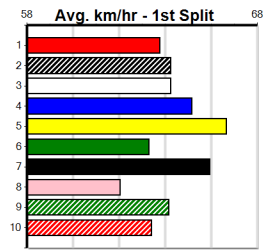

4

6:34PM

(VIC time)

Distance: 390m, Race Type: Grade 6, Total Prizemoney: $2,925
1st: $1,950, 2nd: $600, 3rd: $300, 4th: $75

PRISTINE (5) is armed with elite early speed and she can atone for some luckless runs of late. PAW DAHLIA (2) has a good record here to date and she will be in the firing line throughout. MIDDLE EARTH (3) is improving with each run

Watchdog Tips: 5 2 3 7 Bet: Win 5

Form Box Wgt Dist Track Date Time BON Margin 1st/2nd (Time) PIR Checked Comment W/R Split 1 S/P Grade

HARDSTYLE GRACIE [6] Resuming, tough ask fresh, prefer others $21.00
Owner(s): R Di mauro
Sire: HARD STYLE RICO Dam: DANCING SIENNA
Trainer: Deb Carr (Minirera)

PAW DAHLIA (NSW)[6] Good record here, has early speed, danger $3.40
Owner(s): S Baulch
Sire: FERNANDO BALE Dam: ZELZER ALLEN
Trainer: Shaun Baulch (Mortlake)

MIDDLE EARTH [6] Improving type, settles on the speed, threat $6.50
Owner(s): P Byrne
Sire: FERNANDO BALE Dam: MEPUNGA STELLAR
Trainer: Peter Byrne (Koroit)

RESIGN THE PLOW [6] Capable but can push up the track, finds bother $9.00
Owner(s): M Keane
Sire: ALLEN DEED Dam: RIXY YA PEST
Trainer: Mark Keane (Koroit)

PRISTINE [6] Better than her past three, well graded, yes $2.80
Owner(s): A Tullio
Sire: ZAMBORA BROCKIE Dam: ASTON DAIQUIRI
Trainer: Daniel Gibbons (Avalon)

Box History table for Hardstyle Gracie showing performance across various track positions and splits.

Box History table for Paw Dahlia showing performance across various track positions and splits.

Box History table for Middle Earth showing performance across various track positions and splits.

Box History table for Resign the Plow showing performance across various track positions and splits.

Box History table for Pristine showing performance across various track positions and splits.