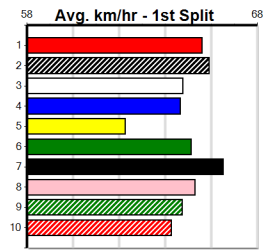

CASSIGN DESIGN

Distance: 450m, Race Type: Mixed 6/7, Total Prizemoney: $2,925
1st: $1,950, 2nd: $600, 3rd: $300, 4th: $75

MERL'S LAD (1) would prefer a wider draw but he should have enough pace to punch through and lead. MAGIC MILEY (2) lit up the clock here last time and she is suited by the rise in distance. ASTON DARWIN (7) shows promise.

Watchdog Tips: 1 2 7 8 Bet: Box Trifecta 1,2,7,8 ($10 for 41.67%)

Race card for MERL'S LAD [6]. Includes details on sire (FLYING RICCIARDO), dam (MISS MORRISSET), winning distances, and a box history table. Prize money is $2.90.

Race card for MAGIC MILEY [6]. Includes details on sire (ASTON RUPEE), dam (CHRISTMAS MAGIC), winning distances, and a box history table. Prize money is $3.40.

Race card for PAW TORRIE (NSW)[7]. Includes details on sire (CHRISTO BALE), dam (WINNIE ALLEN), winning distances, and a box history table. Prize money is $8.00.

Race card for SAVANNAH STAR [7]. Includes details on sire (SUPERIOR PANAMA), dam (MAXIMUM KACK), winning distances, and a box history table. Prize money is $10.00.

Race card for CHATTANOOGA [6]. Includes details on sire (ASTON DEE BEE), dam (UPTOWN TRIXIE), winning distances, and a box history table. Prize money is $10.00.

1

2

3

4

5