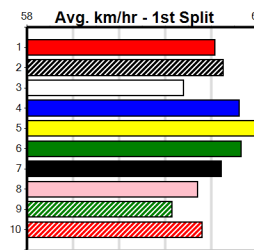

SPORTSBET SAME RACE MULTI

Distance: 390m, Race Type: Grade 5, Total Prizemoney: $2,925
1st: $1,950, 2nd: $600, 3rd: $300, 4th: $75

PAW QUARK (7) was a dazzling 21.90 Ballarat winner and he should prove hard to reel in again. IS HE LUCKY (8) can flick through the gears quickly and he should follow the seven across early on. SUPER SEQUIOA (1) can fire fresh

Watchdog Tips: 7 8 1 6 Bet: Box Quinella 1,7,8 ($10 for 333.33%)

Race card for SUPER SEQUIOA [5]. Includes details on owner (T Blacker), sire (SHIMA SHINE), dam (SUPER C AZELLE), and trainer (Trent Blacker). Lists winning distances and weights, followed by a table of race results and a box history chart.

Race card for TOMMY'S HITMAN [5]. Includes details on owner (M Pease), sire (TOMMY SHELBY), dam (MY LUCKY MIA), and trainer (William Hartigan). Lists winning distances and weights, followed by a table of race results and a box history chart.

Race card for SOLAR SPECTRUM [5]. Includes details on owner (G Black), sire (AUSSIE INFRARED), dam (IT'S A FRENZY), and trainer (Lisa Delbridge). Lists winning distances and weights, followed by a table of race results and a box history chart.

Race card for NOCTILUCENT [5]. Includes details on owner (Fluffy Side Up), sire (BARCIA BALE), dam (PYROCUMULUS), and trainer (Correy Grenfell). Lists winning distances and weights, followed by a table of race results and a box history chart.

Race card for WALTZING BUSTER [5]. Includes details on owner (G Ithier), sire (FLYNN), dam (VELOCITY WHISPER), and trainer (Daryl Brennan). Lists winning distances and weights, followed by a table of race results and a box history chart.