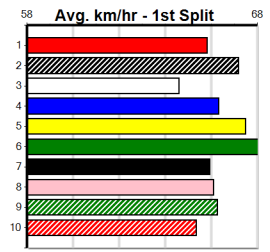

ONE MORE RACE TO GO

Distance: 390m, Race Type: Grade 5, Total Prizemoney: $2,925
1st: $1,950, 2nd: $600, 3rd: $300, 4th: $75

FISH TO FRY (1) has been impressive in her two runs since moving to Victoria and she is drawn to lead throughout. PAW WALDO (6) was brilliant up the straight two runs back and he just needs luck early. PAW VARNER (4) should fire fresh

Watchdog Tips: 1 6 4 2 Bet: Win 1

FISH TO FRY (TAS)[5] Impressive last time, drawn to lead, take catching $3.40
Owner(s): T Trengove
Winning Distances: < 300m (1) 300 - 399m (4) 400 - 499m (2) 500 - 599m (0) 600 - 699m (0) > 700m (0)
Box History table and Prizemoney details.

SUPER SEATTLE [5] Showing promise, good record here, respect $4.60
Owner(s): G Collins
Winning Distances: < 300m (0) 300 - 399m (3) 400 - 499m (0) 500 - 599m (0) 600 - 699m (0) > 700m (0)
Box History table and Prizemoney details.

EAT YOUR SPINACH [5] Likely to get crowded early on, prefer others $16.00
Owner(s): A Lie
Winning Distances: < 300m (0) 300 - 399m (0) 400 - 499m (3) 500 - 599m (0) 600 - 699m (0) > 700m (0)
Box History table and Prizemoney details.

PAW VARNER (NSW)[5] Brilliant 22.09 Ballarat winner, can threaten $7.50
Owner(s): B Wheeler
Winning Distances: < 300m (0) 300 - 399m (3) 400 - 499m (2) 500 - 599m (0) 600 - 699m (0) > 700m (0)
Box History table and Prizemoney details.

LAI D BACK LASS [5] Good turn of foot, draw is a worry, place $8.00
Owner(s): G Peach
Winning Distances: < 300m (0) 300 - 399m (3) 400 - 499m (0) 500 - 599m (0) 600 - 699m (0) > 700m (0)
Box History table and Prizemoney details.