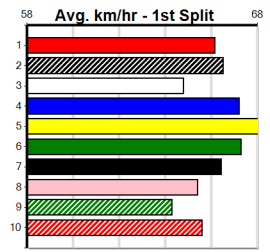

SPORTSBET SAME RACE MULTI

Distance: 390m, Race Type: Grade 5, Total Prizemoney: $2,925
1st: $1,950, 2nd: $600, 3rd: $300, 4th: $75

PAW QUARK (7) was a dazzling 21.90 Ballarat winner and he should prove hard to reel in again. IS HE LUCKY (8) can flick through the gears quickly and he should follow the seven across early on. SUPER SEQUIOA (1) can fire fresh

Watchdog Tips: 7 8 1 6 Bet: Box Quinella 1,7,8 ($10 for 333.33%)

Race card for SUPER SEQUIOA [5]. Includes details on owner (T Blacker), sire (SHIMA SHINE), dam (SUPER C AZELLE), and trainer (Trent Blacker). Lists winning distances and weights, followed by a table of race results and a box history table.

Race card for TOMMY'S HITMAN [5]. Includes details on owner (M Pease), sire (TOMMY SHELBY), dam (MY LUCKY MIA), and trainer (William Hartigan). Lists winning distances and weights, followed by a table of race results and a box history table.

Race card for SOLAR SPECTRUM [5]. Includes details on owner (G Black), sire (AUSSIE INFRARED), dam (IT'S A FRENZY), and trainer (Lisa Delbridge). Lists winning distances and weights, followed by a table of race results and a box history table.

Race card for NOCTILUCENT [5]. Includes details on owner (Fluffy Side Up), sire (BARCIA BALE), dam (PYROCUMULUS), and trainer (Correy Grenfell). Lists winning distances and weights, followed by a table of race results and a box history table.

Race card for WALTZING BUSTER [5]. Includes details on owner (G Ithier), sire (FLYNN), dam (VELOCITY WHISPER), and trainer (Daryl Brennan). Lists winning distances and weights, followed by a table of race results and a box history table.