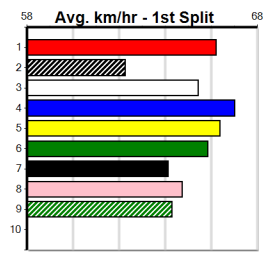

EDWARDS ELECTRICAL

Distance: 450m, Race Type: Grade 5, Total Prizemoney: $2,925
1st: $1,950, 2nd: $600, 3rd: $300, 4th: $75

IF HE COULD (6) likes to stay wide in his races and he is armed with a terrific turn of foot once balanced. HOME TOWN (3) has a good record here and he can come out running at times. TIME TO PROPHET (1) is drawn to get all the breaks.

Watchdog Tips: 6 3 1 8 Bet: Win 6

Race card for TIME TO PROPHET [5]. Includes dog details, owner (J Hopper), winning distances, and a list of past race results with dates, times, and odds.

Race card for VARSITY BALE (NSW)[5]. Includes dog details, owner (B Wheeler), winning distances, and a list of past race results with dates, times, and odds.

Race card for HOME TOWN (NSW)[5]. Includes dog details, owner (Silver Galahs), winning distances, and a list of past race results with dates, times, and odds.

Race card for NIMBLE TOMMY [5]. Includes dog details, owner (M Bloom), winning distances, and a list of past race results with dates, times, and odds.

Race card for DIMORA CRUZ (SA)[5]. Includes dog details, owner (K Bouchier), winning distances, and a list of past race results with dates, times, and odds.