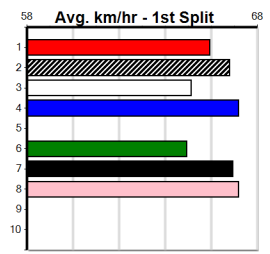

Watchdog Tips: 3 6 1 2 Bet: Win 3

Table with columns: Form Box, Wgt, Dist, Track, Date, Time, BON, Margin, 1st/2nd (Time), PIR, Checked, Comment, W/R, Split 1, S/P, Grade

MAKE THE CUT [5] Continues to improve, getting stronger, threat \$6.50
Owner(s): A Gannell
Winning Distances: < 300m (0) 300 - 399m (5) 400 - 499m (1) 500 - 599m (0) 600 - 699m (0) > 700m (0)
Winning Weights: 26.3(1) 26.4(1) 26.8(3) 27.1(1)
2nd (4) 26.3 400 GEL R9 01-Nov-24 22.85 22.44 4.00L QILIN BALE (22.58) M/22 . . . SW . 8.59 \$4.20 RW
2nd (8) 26.3 400 GEL R12 08-Nov-24 22.82 22.39 1.25L COOL NATURE (22.75) M/33 8.46 \$7.10 5
5th (6) 26.7 390 BAL R11 13-Nov-24 22.71 22.11 8.50L CAPTAIN ALICE (22.12) M/65 8.53 \$10.10 5
1st (1) 26.8 400 GEL R5 22-Nov-24 22.49 22.27 2.25L XISAN BALE (22.64) Q/11 8.29 \$6.50 5
2nd (1) 27.0 390 BAL R12 11-Dec-24 22.14 22.02 1.25L SPRING WATCH (22.06) Q/11 8.29 \$9.10 X45
1st (3) 27.1 390 WBL R5 19-Dec-24 22.21 21.82 2.25L SOMETHING GOOD (22.37) Q/11 8.51 \$2.10 RWH
6th (8) 26.9 390 BAL R7 01-Jan-25 22.43 21.97 4.50L NOVEMBER RAIN (22.13) M/44 8.39 \$9.30 X45
1st (6) 26.8 390 BAL R12 08-Jan-25 21.92 21.88 1.75L ACACIA ROCKET (22.03) Q/11 8.31 \$2.40 X45
Last 3 wins NOT included above
1st (2) 26.8 390 BAL R2 22-Jul-24 22.82 22.36 5.50L PARNASSUS (23.19) M/11 8.59 \$1.40 T3-M
1st (8) 26.4 390 WBL R10 12-Sep-24 22.15 21.89 3.25L TINKER LEE (22.36) Q/11 8.56 \$5.50 X67
1st (5) 26.3 390 BAL R14 24-Oct-24 22.08 22.08 2.75L NOSEY PARKER (22.27) Q/11 8.31 \$4.30 X67