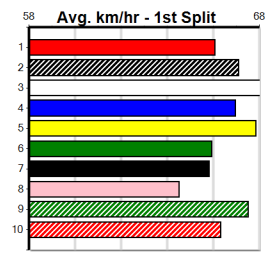

PATTY WANTS PATS

Distance: 390m, Race Type: Mixed 4/5, Total Prizemoney: $3,360
1st: $2,250, 2nd: $690, 3rd: $345, 4th: $75

AUGUSTUS FINCH (5) has recorded some breathtaking wins in recent months and he will be carving out time on the arm. TANNER BALE (2) has the motor and he will make the favourite work hard throughout. SHOW CAUSE (4) has claims

Watchdog Tips: 5 2 4 3 Bet: Win 5

Form Box Wgt Dist Track Date Time BON Margin 1st/2nd (Time) PIR Checked Comment W/R Split 1 S/P Grade

ZERO KILLER [4] Racing well but this is harder, prefer to watch $12.00
RF Dog Oct-22 Sire: FERNANDO BALE Dam: FABRIOLA ZERO
Owner(s): FISHOUNDS (SYN), D Fisher, S Fisher
Trainer: Simone Fisher (Lara)

Box History table and Prize Best Starts Trk/Dts APM for ZERO KILLER

TANNER BALE (NSW)[5] Good engine, can clear the red early, threat $8.00
F Dog May-22 Sire: CHRISTO BALE Dam: HELGA BALE
Owner(s): B Wheeler
Trainer: Correy Grenfell (Anakie)

Box History table and Prize Best Starts Trk/Dts APM for TANNER BALE

IMPOSTER [4] Brilliant winner three runs back, keep safe $7.50
BK Dog Feb-23 Sire: FERNANDO BALE Dam: PATRIOT EARTHART
Owner(s): P Hammerstein
Trainer: Paul Hammerstein (Ararat)

Box History table and Prize Best Starts Trk/Dts APM for IMPOSTER

SHOW CAUSE [4] Can run time but will need to lead, respect $6.00
F Bitch Apr-22 Sire: AUSSIE INFRARED Dam: JUSTIFY
Owner(s): G George
Trainer: Garry George (Beulah)

Box History table and Prize Best Starts Trk/Dts APM for SHOW CAUSE

AUGUSTUS FINCH (QLD)[5] Class edge, can test the clock, hard to reel in $2.00
BD Dog Dec-21 Sire: WHISKEY RIOT Dam: FLYING SEPTEMBER
Owner(s): Team Smartee's (SYN), M Vincent, S Nothdurft
Trainer: Anthony Azzopardi (Rowsley)

Box History table and Prize Best Starts Trk/Dts APM for AUGUSTUS FINCH

1

2

3

4

5