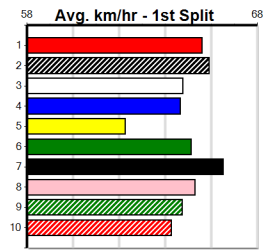

CASSIGN DESIGN

Distance: 450m, Race Type: Mixed 6/7, Total Prizemoney: $2,925
1st: $1,950, 2nd: $600, 3rd: $300, 4th: $75

MERL'S LAD (1) would prefer a wider draw but he should have enough pace to punch through and lead. MAGIC MILEY (2) lit up the clock here last time and she is suited by the rise in distance. ASTON DARWIN (7) shows promise.

Watchdog Tips: 1 2 7 8 Bet: Box Trifecta 1,2,7,8 ($10 for 41.67%)

Race card for MERL'S LAD [6]. Includes details on sire (FLYING RICCIARDO), dam (MISS MORRISSET), winning distances, and a box history table. Prize money is $2.90.

Race card for MAGIC MILEY [6]. Includes details on sire (ASTON RUPEE), dam (CHRISTMAS MAGIC), winning distances, and a box history table. Prize money is $3.40.

Race card for PAW TORRIE (NSW)[7]. Includes details on sire (CHRISTO BALE), dam (WINNIE ALLEN), winning distances, and a box history table. Prize money is $8.00.

Race card for SAVANNAH STAR [7]. Includes details on sire (SUPERIOR PANAMA), dam (MAXIMUM KACK), winning distances, and a box history table. Prize money is $10.00.

Race card for CHATTANOOGA [6]. Includes details on sire (ASTON DEE BEE), dam (UPTOWN TRIXIE), winning distances, and a box history table. Prize money is $10.00.