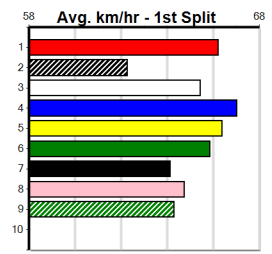

EDWARDS ELECTRICAL

Distance: 450m, Race Type: Grade 5, Total Prizemoney: $2,925
1st: $1,950, 2nd: $600, 3rd: $300, 4th: $75

IF HE COULD (6) likes to stay wide in his races and he is armed with a terrific turn of foot once balanced. HOME TOWN (3) has a good record here and he can come out running at times. TIME TO PROPHET (1) is drawn to get all the breaks.

Watchdog Tips: 6 3 1 8 Bet: Win 6

Race card for TIME TO PROPHET [5]. Includes dog details, owner (J Hopper), winning distances, and a box history table. Prize money is $4.50.

Race card for VARSITY BALE (NSW)[5]. Includes dog details, owner (B Wheeler), winning distances, and a box history table. Prize money is $10.00.

Race card for HOME TOWN (NSW)[5]. Includes dog details, owner (Silver Galahs), winning distances, and a box history table. Prize money is $3.50.

Race card for NIMBLE TOMMY [5]. Includes dog details, owner (M Bloom), winning distances, and a box history table. Prize money is $8.00.

Race card for DIMORA CRUZ (SA)[5]. Includes dog details, owner (K Bouchier), winning distances, and a box history table. Prize money is $9.00.