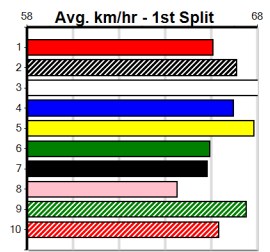

PATTY WANTS PATS

Distance: 390m, Race Type: Mixed 4/5, Total Prizemoney: $3,360
1st: $2,250, 2nd: $690, 3rd: $345, 4th: $75

AUGUSTUS FINCH (5) has recorded some breathtaking wins in recent months and he will be carving out time on the arm. LIGHTNING RANGE (6) is showing promise and he can follow the five across early on. TANNER BALE (2) has the motor.

Watchdog Tips: 5 6 2 3 Bet: Win 5

Form Box Wgt Dist Track Date Time BON Margin 1st/2nd (Time) PIR Checked Comment W/R Split 1 S/P Grade

ZERO KILLER [4] Racing well but this is harder, prefer to watch $12.00
RF Dog Oct-22 Sire: FERNANDO BALE Dam: FABRIOLA ZERO
Owner(s): FISHOUNDS (SYN), D Fisher, S Fisher
Trainer: Simone Fisher (Lara)

Box History table for ZERO KILLER [4] showing performance across 8 boxes and prize details.

TANNER BALE (NSW)[5] Good engine, can clear the red early, threat $8.00
F Dog May-22 Sire: CHRISTO BALE Dam: HELGA BALE
Owner(s): B Wheeler
Trainer: Correy Grenfell (Anakie)

Box History table for TANNER BALE (NSW)[5] showing performance across 8 boxes and prize details.

IMPOSTER [4] Brilliant winner three runs back, keep safe $7.50
BK Dog Feb-23 Sire: FERNANDO BALE Dam: PATRIOT EARTHART
Owner(s): P Hammerstein
Trainer: Paul Hammerstein (Ararat)

Box History table for IMPOSTER [4] showing performance across 8 boxes and prize details.

SHOW CAUSE [4] Can run time but will need to lead, tough ask $9.00
F Bitch Apr-22 Sire: AUSSIE INFRARED Dam: JUSTIFY
Owner(s): G George
Trainer: Garry George (Beulah)

Box History table for SHOW CAUSE [4] showing performance across 8 boxes and prize details.

AUGUSTUS FINCH (QLD)[5] Class edge, can test the clock, hard to reel in $2.40
BD Dog Dec-21 Sire: WHISKEY RIOT Dam: FLYING SEPTEMBER
Owner(s): Team Smartee's (SYN), M Vincent, S Nothdurft
Trainer: Anthony Azzopardi (Rowsley)

Box History table for AUGUSTUS FINCH (QLD)[5] showing performance across 8 boxes and prize details.

1

2

3

4

5