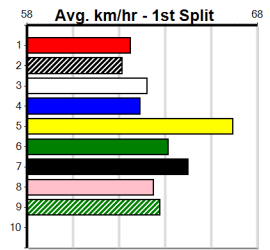

SPORTSBET WE LET THE DOGS OUT

Distance: 390m, Race Type: Grade 7, Total Prizemoney: $2,925
1st: $1,950, 2nd: $600, 3rd: $300, 4th: $75

LAURISTON GIRL (5) is armed with good early burn and she will find this easier than her most recent racing. PAW OLYSLAGERS (4) has been impressive to date and she can work into the mix mid race. MIDNIGHT REBEL (8) is an improving type

Watchdog Tips: 5 4 8 7 Bet: Box Quinella 4,5,8 ($10 for 333.33%)

EAT LESS JUNK [7] Steady maiden winner, struggled since, tested $16.00
BK Bitch Nov-22 Sire: FERAL FRANKY Dam: JUNK FOOD JUNKIE
Trainer: Jason Sharp (Lara)
Winning Distances: < 300m (0) 300 - 399m (1) 400 - 499m (0) 500 - 599m (0) 600 - 699m (0) > 700m (0)
Winning Weights: 26.6(1)
4th (4) 26.0 400 GEL R3 28-Sep-24 23.03 22.46 7.50L SPEEDY EASY (22.54) M/44 SW 8.71 $10.30 M
1st (4) 26.6 390 SHP R1 09-Dec-24 22.82 21.77 0.25L SCOTT SCOTCH (22.83) S/53 8.79 $9.00 M
3rd (6) 27.1 390 BAL R1 24-Dec-24 22.71 22.09 3.5L AUNTY ETHEL (22.47) M/53 8.64 $7.70 T3-7
4th (6) 26.9 390 BAL R10 30-Dec-24 22.80 22.30 6.50L HARLEY RIOT (22.35) M/74 8.78 $3.50 T3-7
5th (2) 26.6 400 WGL R9 09-Jan-25 23.01 22.59 3.75L JACK'S ELATION (22.76) M/54 8.54 $5.40 T3-7
Last 3 wins NOT included above

SILVER COIN [7] Great win last time, this is harder, place $4.60
BK Bitch Mar-23 Sire: ASTON RUPEE Dam: IT'S A BLUSH
Trainer: Lisa Delbridge (Balliang)
Winning Distances: < 300m (0) 300 - 399m (1) 400 - 499m (0) 500 - 599m (0) 600 - 699m (0) > 700m (0)
Winning Weights: 27.3(1)
8th (2) 27.4 390 BAL R9 31-Oct-24 23.73 22.23 18.00 PAW ZACHARY (22.53) Q/78 9.28 $5.00 M
4th (4) 27.0 390 BAL R3 21-Nov-24 22.98 21.93 13.00 SPRINGER'S BOY (22.07) M/66 8.86 $7.30 M
4th (7) 27.0 400 WGL R2 03-Dec-24 23.36 22.49 13.00 IGNITE (22.49) M/54 8.82 $29.40 M
8th (8) 27.4 400 GEL R3 10-Dec-24 23.85 22.51 18.00 AVIATION (22.66) M/88 8.92 $4.20 M
1st (2) 27.3 390 WBL R1 09-Jan-25 22.33 21.75 7.00L ASTON BARTON (22.81) Q/11 8.73 $6.60 M
Last 3 wins NOT included above

WINSLOW WISH [7] Needs room early, may get crowded, next time $12.00
BD Bitch Jan-22 Sire: ASTON DEE BEE Dam: ASTON CORINNA
Trainer: Aimee Drew (Winslow)
Winning Distances: < 300m (0) 300 - 399m (0) 400 - 499m (1) 500 - 599m (0) 600 - 699m (0) > 700m (0)
Winning Weights: 24.8(1)
6th (5) 25.0 305 MTG R3 13-Oct-24 18.63 17.41 8.50L MR. OBERON (18.05) 6.17 $4.80 M
4th (5) 25.9 390 WBL R2 18-Nov-24 23.45 22.36 9.50L GREEDY RICH (22.81) M/55 8.98 $17.50 M
5th (3) 25.7 390 WBL R2 25-Nov-24 23.49 22.27 17.00 FOUR PIES SAINT (22.32) M/77 9.84 $47.10 M
8th (4) 25.8 390 WBL R2 02-Dec-24 23.18 22.17 11.00 AERO EXPRESS (22.47) M/88 VO 9.22 $136.70 M
2nd (7) 25.6 390 WBL R2 23-Dec-24 23.12 22.21 0.25L PAW HULL (23.11) M/33 9.03 $20.30 M
2nd (6) 25.2 390 WBL R1 30-Dec-24 22.88 22.11 4.50L SIR WHIP (22.57) M/65 9.21 $15.70 M
2nd (2) 25.2 390 WBL R2 04-Jan-25 22.50 22.03 3.00L HAPPY AND NUMB (22.31) M/52 8.86 $32.70 MH
1st (2) 24.8 450 WBL R3 07-Jan-25 25.91 25.35 4.25L BLUE BENZ (26.20) M/332 SW 6.89 $3.30 M
Last 3 wins NOT included above