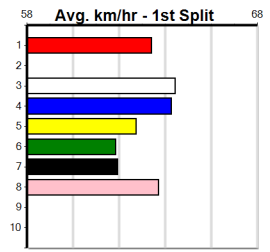

13 RACES TONIGHT

1

5:30PM

(VIC time)

Distance: 450m, **Race Type:** Maiden, **Total Prizemoney:** $2,535
1st: $1,680, **2nd:** $520, **3rd:** $260, **4th:** $75

PAW UMA (8) has been placed in two of three to date and she has the speed to cross and lead throughout. PAW VALENTINA (5) has been placed in three of five and she can settle near the speed. KEY PHILOSOPHY (2) must be respected on debut

Watchdog Tips: **8** **5** **2** **3** **Bet:** Box Quinella 2,5,8 ($10 for 333.33%)

Form	Box	Wgt	Dist	Track	Date	Time	BON	Margin	1st/2nd (Time)	PIR	Checked	Comment	WR	Split 1	S/P	Grade
1	BINDY BLAZER [M] $6.00															
	RBD Bitch Mar-23 Sire: FERNANDO BALE Dam: MOLLY BLAZER Trainer: Ashley Mcdowall (Nullawarre)															
	Owner(s): A Mcdowall															
	Winning Distances: < 300m (0) 300 - 399m (0) 400 - 499m (0) 500 - 599m (0) 600 - 699m (0) > 700m (0)															
	Winning Weights:															
	4th (6) 26.1 400 GEL R1 22-Nov-24 23.19 22.27 6.50L BLACK SANDY (22.75) M/26 . . . 8.46 $7.50 M															
	4th (5) 26.4 460 GEL R9 28-Nov-24 26.32 25.69 3.75L CHICKEN FISH (26.06) M/333 . . . 6.81 $13.70 RW															
	5th (5) 26.1 460 GEL R9 09-Dec-24 26.79 25.77 11.00 STATUE OF TIME (26.02) M/455 . . . 6.82 $4.40 M															
	3rd (7) 26.2 450 WBL R1 23-Dec-24 26.49 25.79 3.00L PAW MAUD (26.28) M/323 . . SW . 6.85 $4.80 M															
	7th (5) 26.0 450 WBL R8 28-Dec-24 25.84 25.17 10.00 PANAMA RHODE (25.17) S/777 . . . 6.98 $68.00 SH															
Last 3 wins NOT included above																
Box History																
<table border="1"> <thead> <tr> <th>Bx</th> <th>1st</th> <th>2nd</th> <th>3rd</th> <th>4th</th> <th>5th</th> <th>6th</th> <th>7th</th> <th>8th</th> </tr> </thead> <tbody> <tr><td>1</td><td></td><td></td><td></td><td></td><td></td><td></td><td></td><td></td></tr> <tr><td>2</td><td></td><td></td><td></td><td></td><td></td><td></td><td></td><td></td></tr> <tr><td>3</td><td></td><td></td><td></td><td></td><td></td><td></td><td></td><td></td></tr> <tr><td>4</td><td></td><td></td><td></td><td></td><td></td><td></td><td></td><td></td></tr> <tr><td>5</td><td></td><td></td><td></td><td></td><td>1</td><td>1</td><td></td><td>1</td></tr> <tr><td>6</td><td></td><td></td><td></td><td></td><td>1</td><td></td><td></td><td></td></tr> <tr><td>7</td><td></td><td></td><td>1</td><td></td><td></td><td></td><td></td><td></td></tr> <tr><td>8</td><td></td><td></td><td></td><td></td><td></td><td></td><td></td><td></td></tr> </tbody> </table>																
Prize Best $310.00																
Starts 25.84(5)-28/12/24																
Trk/Dts 5-0-0-1																
APM 2-0-0-1																
APM 280																
2	KEY PHILOSOPHY [M] $5.00															
	BK Dog Apr-23 Sire: AUSSIE INFRARED Dam: FRANK'S GIRL Trainer: Deb Carr (Mininera)															
	Owner(s): D Carr															
	Winning Distances: < 300m (0) 300 - 399m (0) 400 - 499m (0) 500 - 599m (0) 600 - 699m (0) > 700m (0)															
	Winning Weights:															
	Last 3 wins NOT included above															
	Box History															
	<table border="1"> <thead> <tr> <th>Bx</th> <th>1st</th> <th>2nd</th> <th>3rd</th> <th>4th</th> <th>5th</th> <th>6th</th> <th>7th</th> <th>8th</th> </tr> </thead> <tbody> <tr><td>1</td><td></td><td></td><td></td><td></td><td></td><td></td><td></td><td></td></tr> <tr><td>2</td><td></td><td></td><td></td><td></td><td></td><td></td><td></td><td></td></tr> <tr><td>3</td><td></td><td></td><td></td><td></td><td></td><td></td><td></td><td></td></tr> <tr><td>4</td><td></td><td></td><td></td><td></td><td></td><td></td><td></td><td></td></tr> <tr><td>5</td><td></td><td></td><td></td><td></td><td></td><td></td><td></td><td></td></tr> <tr><td>6</td><td></td><td></td><td></td><td></td><td></td><td></td><td></td><td></td></tr> <tr><td>7</td><td></td><td></td><td></td><td></td><td></td><td></td><td></td><td></td></tr> <tr><td>8</td><td></td><td></td><td></td><td></td><td></td><td></td><td></td><td></td></tr> </tbody> </table>															
	Prize Best $0															
	Starts FSH															
Trk/Dts 0-0-0-0																
APM 0-0-0-0																
APM 0																
3	GOWIE (NSW)[M] $6.50															
	RF Dog Feb-23 Sire: SUPERIOR PANAMA Dam: KEEP GUESSING Trainer: Peter Inquanti (Camperdown)															
	Owner(s): T Watkins															
	Winning Distances: < 300m (0) 300 - 399m (0) 400 - 499m (0) 500 - 599m (0) 600 - 699m (0) > 700m (0)															
	Winning Weights:															
	5th (4) 31.4 390 WBL R1 04-Jan-25 23.51 22.03 15.00 DEMOLISH (22.52) M/44 . . . 8.99 $9.40 MH															
	3rd (7) 31.7 390 WBL R2 09-Jan-25 22.69 21.75 6.50L DEMOLISH (22.27) S/34 . . W 8.88 $30.20 MF