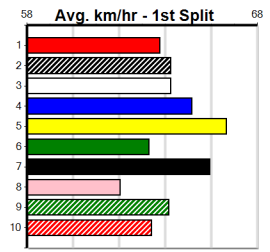

4

6:31PM

(VIC time)

Distance: 390m, Race Type: Grade 6, Total Prizemoney: $2,925
1st: $1,950, 2nd: $600, 3rd: $300, 4th: $75

PRISTINE (5) is armed with elite early speed and she can atone for some luckless runs of late. PAW DAHLIA (2) has a good record here to date and she will be in the firing line throughout. MIDDLE EARTH (3) is improving with each run

Watchdog Tips: 5 2 3 7 Bet: Win 5

Form Box Wgt Dist Track Date Time BON Margin 1st/2nd (Time) PIR Checked Comment W/R Split 1 S/P Grade

HARDSTYLE GRACIE [6] Resuming, tough ask fresh, prefer others $21.00
Owner(s): R Di mauro
Winning Distances: < 300m (0) 300 - 399m (0) 400 - 499m (2) 500 - 599m (0) 600 - 699m (0) > 700m (0)
Winning Weights: 29.2(1) 29.6(1)
1st (3) 29.6 410 HOR R2 24-Sep-24 23.61 22.93 1.25L RIVIA AKIRA (23.69) Q/11 10.35 $9.50 7
8th (2) 29.8 450 WBL R7 30-Sep-24 26.47 25.60 11.00 SLOAN STREET (25.70) M/788 7.03 $3.50 X67
5th (5) 29.4 390 WBL R11 10-Oct-24 22.71 21.87 6.50L CRUISING JAMIE (22.27) M/55 9.14 $35.40 X67
4th (3) 29.4 410 HOR R2 15-Oct-24 23.85 22.86 7.00L MEAN PEACE (23.36) M/33 10.81 $33.80 X67
7th (2) 30.0 450 BAL R7 21-Oct-24 26.43 25.58 13.00 FALLON BALE (25.58) M/477 6.84 $15.90 T3-RW
5th (4) 29.3 390 WBL R4 14-Nov-24 22.94 22.00 8.50L LAID BACK LASS (22.35) M/88 9.11 $29.40 6G
2nd (1) 29.5 450 WBL R7 18-Nov-24 25.96 25.59 2.00L ASTON DOLLAR (25.83) Q/111 6.63 $11.00 X67
8th (3) 29.9 410 HOR R4 26-Nov-24 23.99 22.97 12.00 ZIPPING MUFASA (23.21) M/88 11.08 $66.40 6G
Last 3 wins NOT included above
1st (1) 29.2 450 BAL R1 11-Aug-24 25.97 25.52 1.00L LOSE MY NUMBER (26.04) Q/111 6.60 $5.50 T3-M

Box History
Bx 1st 2nd 3rd 4th 5th 6th 7th 8th
1 1 1 1 1 1 1 1
2 1 1 1 1 1 1 1
3 1 1 1 1 1 1 1
4 1 1 1 1 1 1 1
5 1 1 1 1 1 1 1
6 1 1 1 1 1 1 1
7 1 1 1 1 1 1 1
8 1 1 1 1 1 1 1
Prize Best $3715.00
Starts 22.71(5)-10/10/24
Trk/Dts 15-2-2-0
APM 3-0-1-0 2029

PAW DAHLIA (NSW)[6] Good record here, has early speed, danger $3.40
Owner(s): S Baulch
Winning Distances: < 300m (0) 300 - 399m (2) 400 - 499m (0) 500 - 599m (0) 600 - 699m (0) > 700m (0)
Winning Weights: 24.2(1) 24.6(1)
5th (1) 24.2 450 BAL R2 23-Oct-24 26.02 24.99 7.00L PAW CRAFTER (25.54) Q/122 6.64 $30.30 M
1st (6) 24.2 390 WBL R1 18-Nov-24 22.61 22.36 6.00L PANAMA REBEL (23.00) Q/11 8.76 $3.10 M
1st (2) 24.6 390 WBL R10 25-Nov-24 22.37 22.27 4.75L SAINT JAYDEN (22.70) M/11 8.64 $2.60 X67
3rd (8) 24.8 390 WBL R3 02-Dec-24 22.60 22.17 4.50L RESIGN THE PLOW (22.29) Q/22 8.75 $4.30 X67
2nd (8) 24.8 305 MTG R9 08-Dec-24 17.80 17.50 0.10L ENERGY TO BURN (17.79) 5.88 $2.50 6
2nd (3) 25.0 390 WBL R11 30-Dec-24 22.38 22.11 0.75L ARCADIA BELLE (22.33) Q/22 8.74 $4.30 X67
7th (3) 25.1 410 HOR R10 06-Jan-25 24.03 22.89 8.00L RELEASED (23.49) Q/67 10.77 $13.00 6G
2nd (1) 25.0 400 MTG R6 12-Jan-25 23.27 22.97 4.25L ASTON BLEND (22.97) 10.94 $2.80 6
Last 3 wins NOT included above

Box History
Bx 1st 2nd 3rd 4th 5th 6th 7th 8th
1 1 1 1 1 1 1 1
2 1 1 1 1 1 1 1
3 1 1 1 1 1 1 1
4 1 1 1 1 1 1 1
5 1 1 1 1 1 1 1
6 1 1 1 1 1 1 1
7 1 1 1 1 1 1 1
8 1 1 1 1 1 1 1
Prize Best $3155.00
Starts 22.37(2)-25/11/24
Trk/Dts 12-2-3-1
APM 4-2-1-1 2633