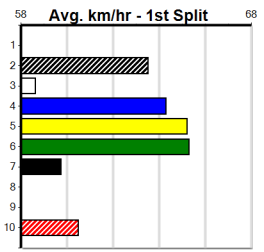

MACEY'S BISTRO

Distance: 390m, Race Type: Maiden, Total Prizemoney: $2,535
1st: $1,680, 2nd: $520, 3rd: $260, 4th: $75

PAW OLSON (3) was well supported in his luckless debut run and he is expected to make amends this time around. BLUE MOON MARIE (1) was far from disgraced on debut at Mt Gambier and she will be better for the run. ISINBAYEVA (2) has claims

Watchdog Tips: 3 1 2 5 Bet: Box Quinella 1,2,3 ($10 for 333.33%)

BLUE MOON MARIE (SA)[M] Far from disgraced on debut, draw suits, danger $4.80
BD Bitch Feb-23 Sire: BLUE MOON RISING Dam: GALACTIC ATHENA
Trainer: Peter Keane (Koroit)
Winning Distances: < 300m (0) 300 - 399m (0) 400 - 499m (0) 500 - 599m (0) 600 - 699m (0) > 700m (0)
Box History table and statistics.

ISINBAYEVA [M] Placed in two of four, solid muster, threat $6.00
BD Bitch Mar-23 Sire: BEAST UNLEASHED Dam: ULTIMATE QUEST
Trainer: Gary Hunt (Cudjee)
Winning Distances: < 300m (0) 300 - 399m (0) 400 - 499m (0) 500 - 599m (0) 600 - 699m (0) > 700m (0)
Box History table and statistics.

PAW OLSON (NSW)[M] Well supported on debut, can atone, yes $3.20
WRF Dog Mar-23 Sire: YOZO BALE Dam: QUINA BALE
Trainer: Robert Camilleri (Lara)
Winning Distances: < 300m (0) 300 - 399m (0) 400 - 499m (0) 500 - 599m (0) 600 - 699m (0) > 700m (0)
Box History table and statistics.

PANAMA REBEL [M] Placed in only four of nine here, tough ask $12.00
BK Bitch Dec-22 Sire: SUPERIOR PANAMA Dam: STELLA RHODE
Trainer: Barry O'keefe (Wangoom)
Winning Distances: < 300m (0) 300 - 399m (0) 400 - 499m (0) 500 - 599m (0) 600 - 699m (0) > 700m (0)
Box History table and statistics.

DOONGALLA BOY [M] Solid on debut, better for the run, keep safe $8.00
BK Dog Oct-22 Sire: AUSSIE INFRARED Dam: SODA GIRL
Trainer: Correy Grenfell (Anakie)
Winning Distances: < 300m (0) 300 - 399m (0) 400 - 499m (0) 500 - 599m (0) 600 - 699m (0) > 700m (0)
Box History table and statistics.