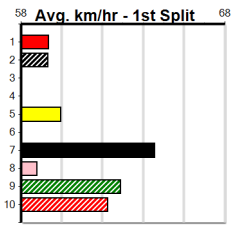

Geelong

MERV JENNINGS SIGNS

Distance: 400m, Race Type: Maiden, Total Prizemoney: $2,535
1st: $1,680, 2nd: $520, 3rd: $260, 4th: $75

2

7:09PM

(VIC time)

UNACCEPTABLE AXE (7) turned in a strong performance on debut and he just needs a clear crack mid race. WHERE'S NASSIF (6) is a well bred type and she would have been educated around this circuit. RACCOON RIOT (3) must be respected on debut

Watchdog Tips: **7** **6** **3** **4** **Best:** **Box Quinella 3,6,7 ($10 for 333.33%)**