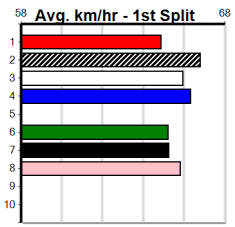

GEELONG PRINTING

Distance: 460m, Race Type: Mixed 4/5, Total Prizemoney: \$3,360
1st: \$2,250, 2nd: \$690, 3rd: \$345, 4th: \$75

8

9:22PM

(VIC time)

PASS THE BUCK (2) captured the G2 Warragul Cup last time and he should make light work of this line-up. ECO BALE (1) has a big engine when right and he is expected to fire fresh. NACHO PROBLEM (6) may be the value runner