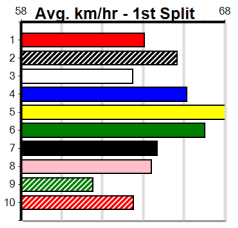

SPORTSBET FINAL

Distance: 400m, Race Type: Mixed 6/7 Final, Total Prizemoney: $3,360
1st: $2,250, 2nd: $690, 3rd: $345, 4th: $75

4

7:52PM

(VIC time)

COOLABAH STATION (5) has been simply electric in his past two here and he should be leading throughout once again. FIRST TRAIN OUT (4) is two of two to date and he will pressure his kennel mate throughout. THUNDERSTONE (6) has claims

Watchdog Tips:

5 **4** **6** **1** **Bet:** **Win 5**

1 PAW HARRIS [6] *Strong type, drawn to settle close, keep safe*
WBD D Jan-23 YOZO BALE KNICKS BALE $9.00
Trainer: Correy Grenfell (Anakie)
5th (2) 36.6 525 MEA R1 21-Dec-24 30.68 29.62 8.50LMEPUNGA SCARLETT (30.11) M/6555 . . V7 . . 5.32 $15.30 X67
2nd (2) 36.4 515 SAP R10 30-Dec-24 29.79 29.30 2.00LCERULEAN POPPY (29.66) M/6422 . . . . 5.28 $7.90 6G
5th (2) 36.6 525 MEA R2 04-Jan-25 30.31 29.78 3.75LNANCY DEVERE (30.06) M/3433 . . . . 5.22 $12.60 6G
2nd (6) 35.8 400 GEL R10 10-Jan-25 22.77 22.42 5.50COOLABAH STATION (22.42) M/43 . . . . 8.62 $11.20 X67H
Owner(s): B Wheeler

Winnings Boxes

1	2	3	4	5	6	7	8
1				1			
Prize	$8,425.00						
Best	22.77						
Starts	20-2-6-5						
Trk/Dst	1-0-1-0						
APM	$6010						

2 NEW LINE [6] *Needs to lead, will cop pressure, next time*
BK D Apr-22 BERNARDO RED HOT TEARS $16.00
Trainer: Anita Gibbons (Lara)
6th (4) 32.3 400 WGL R4 10-Dec-24 23.01 22.39 9.00LFFERRET'S KNOCK (22.39) M/55 . . . . 8.56 $8.60 X67
3rd (8) 32.2 390 WBL R9 28-Dec-24 22.42 22.02 6.00SHAKE THE DUST (22.03) M/33 . . . . 8.67 $4.00 X67
7th (5) 32.6 425 BEN R3 03-Jan-25 24.76 23.56 15.00LATLAS ALIEN (23.76) M/667 . . . . 6.69 $27.50 X67
3rd (7) 32.2 400 GEL R10 10-Jan-25 22.88 22.42 7.00COOLABAH STATION (22.42) M/22 . . . . 8.47 $42.00 X67H
Owner(s): G Black

Winnings Boxes

1	2	3	4	5	6	7	8
1							1
Prize	$7,295.00						
Best	22.77						
Starts	20-2-4-5						
Trk/Dst	6-1-2-1						
APM	$4820						

3 SPIKE SPIEGEL [6] *Prefer over longer but has the talent, place*
BK D Jul-22 FERAL FRANKY MIYAZAKI $8.00
Trainer: Jason Sharp (Lara)
1st (3) 30.2 525 MEP R3 31-Jul-24 30.29 29.92 2.00LRUXTON GIRL (30.43) M/2221 . . . . 5.31 $3.00 X67
3rd (5) 30.4 525 MEP R10 07-Aug-24 30.65 29.93 4.00PAW HELION (30.37) M/5653 . . . . 5.27 $2.70 X67H
4th (5) 30.6 400 GEL R3 22-Nov-24 22.82 22.27 3.75LCUSTARD ART (22.57) S/64 . . . . 8.66 $11.10 X67
4th (7) 30.3 400 GEL R9 10-Jan-25 23.23 22.42 7.00FIRST TRAIN OUT (22.75) S/75 . . . . 8.85 $10.70 X67H
Owner(s): A Lie

Winnings Boxes

1	2	3	4	5	6	7	8
1	1						
Prize	$6,885.00						
Best	22.82						
Starts	20-2-2-4						
Trk/Dst	2-0-0-0						
APM	$2135						

4 FIRST TRAIN OUT [6] *Unbeaten, can burn mid race, clear danger*
BK D Apr-23 ASTON RUPEE LEGENDARY LASS $3.50
Trainer: Anthony Azzopardi (Rowsley)
1st (7) 34.1 425 BEN R1 03-Jan-25 23.89 23.56 5.50LTIGER SHARK (24.24) M/111 . . . . 6.58 $1.40 M
1st (2) 34.5 400 GEL R9 10-Jan-25 22.75 22.42 5.50LTHUNDERSTONE (23.11) Q/11 . . . . 8.48 $1.60 X67H
Owner(s): K Osborne

Winnings Boxes

1	2	3	4	5	6	7	8
1							1
Prize	$3,630.00						
Best	22.75						
Starts	2-2-0-0						
Trk/Dst	1-1-0-0						
APM	$3630