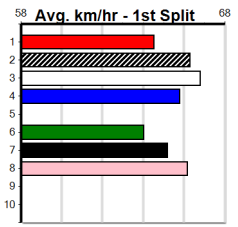

PARKER PUMPS

Distance: 460m, Race Type: Grade 5, Total Prizemoney: $2,925
1st: $1,950, 2nd: $600, 3rd: $300, 4th: $75

6

8:39PM

(VIC time)

PAW ZELINI (2) has been placed in three of four here and she can assume control soon after box rise. WHY I'M BROKE (1) owns a smart 25.76 PB here and he can work into the mix mid race. PAW GORDY (6) is better than his form indicates.

Watchdog Tips:

2

1

6

3

Bet:

Win 2

Form	Box	Weight	Dist	Track	Date	Time	BON	Margin	1st/2nd (Time)	PIR	Checked	Comment	W/R	Split 1	S/P	Grade

1 WHY I'M BROKE [5] *Quick PB here, gets the gun run, main danger*

BK D Feb-22 FERNANDO BALE **TIME TO TALK** **$3.60**

Trainer: Angela Galea (Sunshine North)

4th (5)	36.9	460	GEL	R8	20-Dec-24	26.23	25.94	2.50	LORLI BALE (26.06)	S/645	.	.	.	6.74	$24.80	X45
2nd (1)	36.9	500	BEN	R6	27-Dec-24	28.47	27.87	9.00	LLETIZIA (27.87)	S/333	.	.	.	6.67	$5.30	X45
2nd (3)	36.6	460	GEL	R8	03-Jan-25	25.91	25.54	1.25	PAW ROXY (25.83)	M/442	.	.	.	6.68	$17.80	X45
7th (3)	36.6	460	GEL	R8	10-Jan-25	26.41	25.86	8.00	LORNADO TAHLIA (25.86)	M/888	.	SW	.	6.88	$7.30	X45

Owner(s): A Galea

Winning Boxes

1	2	3	4	5	6	7	8
1	1	1	2	5	6	7	8
1	1	1	2	2	1	2	
Prize	$25,965.00						
Best	25.76						
Starts	47-10-5-8						
Trk/Dst	12-2-1-1						
APM	$9656						

2 PAW ZELINI (NSW)[5] *Placed in three of four here, well graded, yes*

BD B Jul-22 AUSSIE INFRARED **DYNA PATTY** **$3.20**

Trainer: Mark Delbridge (Balliang)

5th (2)	28.5	460	GEL	R8	27-Dec-24	26.12	25.77	2.75	LLEON'S ENTITY (25.94)	M/784	.	.	.	6.73	$5.90	X45
3rd (4)	28.4	400	WGL	R12	31-Dec-24	22.92	22.38	4.25	LMYOLA NICK (22.62)	M/44	.	.	.	8.62	$1.90	5H
2nd (8)	28.5	450	SHP	R6	06-Jan-25	25.34	25.15	1.00	LIMANI (25.28)	M/322	.	.	.	6.60	$10.30	X45
7th (5)	28.7	525	MEA	R11	11-Jan-25	30.70	29.78	7.00	LURN ALONG (30.22)	S/6666	.	.	.	5.29	$3.30	5

Owner(s): B Wheeler

Winning Boxes

1	2	3	4	5	6	7	8
1	2		1	3	1	2	
Prize	$35,855.00						
Best	26.12						
Starts	40-10-7-4						
Trk/Dst	4-0-3-0						
APM	$16967						

3 DYNAMITE DOUG [5] *Better than his past few runs, must respect*

BK D Nov-22 ASTON RUPEE **SILKY RIOT** **$6.50**

Trainer: Paul Galea (Melton West)

4th (8)	33.9	410	HOR	R9	23-Dec-24	23.77	23.13	5.50	LIMPEL (23.42)	S/54	.	.	.	10.67	$3.60	RWF
6th (3)	33.2	460	GEL	R5	27-Dec-24	26.48	25.77	11.00	LGIACOMO (25.77)	M/566	.	.	.	6.73	$9.00	5H
4th (2)	33.3	515	SAN	R11	02-Jan-25	29.99	29.35	6.50	L MAGNUM RIOT (29.54)	M/7554	.	.	.	5.24	$3.10	5
6th (7)	33.4	515	SAN	R11	09-Jan-25	30.19	29.18	11.00	LPAW PHELPS (29.44)	M/7666	.	.	.	5.17	$8.50	5

Owner(s): F Spiteri

Winning Boxes

1	2	3	4	5	6	7	8
1	2	3	4	5	6	7	8
			1	1	1	1	1
Prize	$24,430.00						
Best	26.48						
Starts	24-5-3-3						
Trk/Dst	1-0-0-0						
APM	$12017						

4 JACAERYS BALE (NSW)[5] *Likely to get too far back early, prefer others*

RF D Mar-22 JS FLAMIN ACE **FAITHY BALE** **$16.00**

Trainer: Correy Grenfell (Anakie)

4th (6)	26.9	410	HOR	R6	03-Dec-24	23.43	23.06	5.00	LLEO BALE (23.10)	M/44	.	.	.	10.34	$12.50	FFA
7th (8)	26.7	525	MEP	R8	11-Dec-24	31.29	29.83	16.00	L GOT A PULSE (30.20)	S/6777	.	.	.	5.25	$8.20	5
6th (7)	26.6	410	HOR	R6	17-Dec-24	23.80	23.14	8.00	L ANOTHER HOUDINI (23.27)	S/56	.	.	.	10.65	$21.10	FFA
3rd (7)	26.7	410	HOR	R10	23-Dec-24	23.76	23.13	6.50	L MY LADY PANAMA (23.31)	S/43	.	.	.	10.72	$6.10	5

Owner(s): B Wheeler

Winning Boxes

1	2	3	4	5	6	7	8
1	2	3	4	5	6	7	8
2	2				1	2	1
Prize	$16,425.00						
Best	26.07						
Starts	42-8-2-8						
Trk/Dst	2-1-0-0						
APM	$7701						

5 *** VACANT BOX ***

Trainer:
Owner(s):