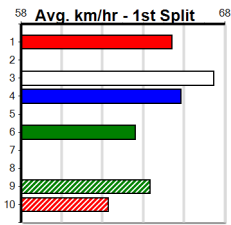

THE BECKLEY CENTRE GEELONG

Distance: 400m, Race Type: Maiden, Total Prizemoney: $2,535
1st: $1,680, 2nd: $520, 3rd: $260, 4th: $75

1
6:47PM
(VIC time)

SEEK TO PLAN (4) was far from disgraced when placed here on debut and she will be much better for the run. PAW VERITY (3) led for a long way on debut and she will be in the firing line once again. LAPPIN (8) must be respected on debut

Watchdog Tips: **4** **3** **8** **7** **Best:** Box Quinella 3,4,8 ($10 for 333.33%)

Form	Box	Weight	Dist	Track	Date	Time	BON	Margin	1st/2nd (Time)	PIR	Checked	Comment	W/R	Split 1	S/P	Grade	Winning Boxes									
1	ASTON JILL [M]																	1	2	3	4	5	6	7	8	
BK	B	Feb-23	ASTON RUPEE															Prize								
																		Best								
																		Starts								
																		Trk/Dst								
																		APM								
																	$16.00 UP HILL JILL Steadily placed last time, needs it easier, tested									
2	DIAMANTINA JADE [M]																	1	2	3	4	5	6	7	8	
RBD	B	Mar-23	FERNANDO BALE															Prize								
																		Best								
																		Starts								
																		Trk/Dst								
																		APM								
																	$7.50 DIAMANTINA ROSE Well bred, would have trialled here, watch betting									
3	PAW VERITY (NSW)[M]																	1	2	3	4	5	6	7	8	
WBK	B	Mar-23	TIGGERLONG TONK															Prize								
																		Best								
																		Starts								
																		Trk/Dst								
																		APM								
																	$3.40 DYNA ZESTY Led for a long way on debut, clear danger									
4	SEEK TO PLAN [M]																	1	2	3	4	5	6	7	8	
F	D	Feb-23	ASTON RUPEE															Prize								
																		Best								
																		Starts								
																		Trk/Dst								
																		APM								
																	$4.00 GO SEEK HEIDI Far from disgraced on debut, hard to hold out									
5	WHISKY BALLERINA [M]																	1	2	3	4	5	6	7	8	
BK	B	Jun-23	WHISKEY RIOT															Prize								
																		Best								
																		Starts								
																		Trk/Dst								
																		APM								
																	$6.00 SPANDAU BALLET Well bred, trained locally, watch the betting									
6	PAW QUILL (NSW)[M]																	1	2	3	4	5	6	7	8	
WBK	B	Apr-23	JACKSLITTLETHING															Prize								
																		Best								
																		Starts								
																		Trk/Dst								
																		APM								
																	$14.00 JACLYN BALE Failed to fire on debut, needs more time, tested									
7	DUBROW [M]																	1	2	3	4	5	6	7	8	
F	D	Jun-23	KOBLENZ															Prize								
																		Best								
																		Starts								
																		Trk/Dst								
																		APM								
																	$6.00 FORREST ELBOW Bred for speed, in good hands, watch betting									
8	LAPPIN [M]																	1	2	3	4	5	6	7	8	
BK	D	Oct-22	ASTON RUPEE															Prize								
																		Best								
																		Starts