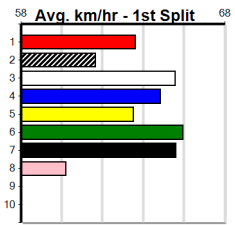

SPORTSBET SET A DEPOSIT LIMIT

Distance: 400m, Race Type: Grade 5, Total Prizemoney: $2,925
1st: $1,950, 2nd: $600, 3rd: $300, 4th: $75

12

10:54PM
(VIC time)

PAW XENA (6) returned to form with a brilliant 22.66 Warragul win and a similar run can see her score again. SUMO SMASH (3) has a great record here to date and he can settle near the speed. DIG DAG (5) can charge to the line.

Watchdog Tips:

6

3

5

1

Bet:

Win 6