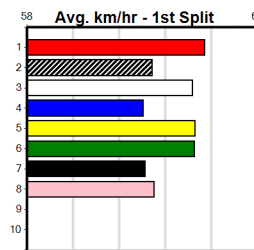

RSN GREY AREAS - WEDNESDAY & FRIDAY

Distance: 400m, Race Type: Grade 5, Total Prizemoney: $2,925
1st: $1,950, 2nd: $600, 3rd: $300, 4th: $75

I'M WHAT'S NEXT (2) scorched around Bendigo last time and he appears to have a fair bit on these. PAW HUNTER (4) was impressive at Warrnambool two runs back and he can work into the mix mid race. CRUISING JAMIE (3) can come out running.

Watchdog Tips: 2 4 3 5 Bet: Win 2

EL DORA [5] Better than her past two runs, can run a drum $12.00
Owner(s): T Deglaitis
Winning Distances: < 300m (0) 300 - 399m (1) 400 - 499m (7) 500 - 599m (0) 600 - 699m (0) > 700m (0)
Box History table and Prize Best Starts table included.

I'M WHAT'S NEXT [5] Scorched around Bendigo, watch the clock again $1.90
Owner(s): L Edgerton
Winning Distances: < 300m (0) 300 - 399m (4) 400 - 499m (1) 500 - 599m (0) 600 - 699m (0) > 700m (0)
Box History table and Prize Best Starts table included.

CRUISING JAMIE [5] Handy PB here, good early burn, can threaten $6.00
Owner(s): J Mcdowall
Winning Distances: < 300m (0) 300 - 399m (1) 400 - 499m (1) 500 - 599m (1) 600 - 699m (0) > 700m (0)
Box History table and Prize Best Starts table included.

PAW HUNTER (NSW)[5] Impressive effort two runs back, danger if steps $7.50
Owner(s): B Wheeler
Winning Distances: < 300m (0) 300 - 399m (2) 400 - 499m (3) 500 - 599m (0) 600 - 699m (0) > 700m (0)
Box History table and Prize Best Starts table included.

PAW XAVIER (NSW)[5] Never headed two runs back, must keep safe $10.00
Owner(s): B Wheeler
Winning Distances: < 300m (0) 300 - 399m (2) 400 - 499m (3) 500 - 599m (0) 600 - 699m (0) > 700m (0)
Box History table and Prize Best Starts table included.