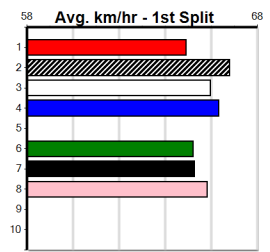

GEELONG PRINTING

Distance: 460m, Race Type: Mixed 4/5, Total Prizemoney: $3,360
1st: $2,250, 2nd: $690, 3rd: $345, 4th: $75

PASS THE BUCK (2) captured the G2 Warragul Cup last time and he should make light work of this line-up. ECO BALE (1) has a big engine when right and he is expected to fire fresh. NACHO PROBLEM (6) may be the value runner

Watchdog Tips: 2 1 6 7 Bet: Trifecta 2/1,6,7/1,6,7 ($10 - 166.67%)

Race 1: ECO BALE [5] Blks. Resuming, talented when fit, main danger. $9.00. Dog Mar-22. Sire: JS FLAMIN ACE, Dam: FAITHY BALE. Trainer: Correy Grenfell (Anakie). Includes winning distances, weights, and box history.

Race 2: PASS THE BUCK [4]. Warragul Cup winner, watch the clock if steps. $1.40. Dog Dec-21. Sire: BERNARDO, Dam: ON THE RUNWAY. Trainer: Anthony Azzopardi (Rowsley). Includes winning distances, weights, and box history.

Race 3: SPRING COIN (SA)[5]. Down on confidence, up in class, tough ask. $26.00. Dog Jan-22. Sire: SPRING BRIDGE, Dam: SPRING HALO. Trainer: Mark Delbridge (Balliang). Includes winning distances, weights, and box history.

Race 4: MR. KIA ORA [4]. Never headed two runs back, harder here, place. $10.00. Dog Sep-21. Sire: FERNANDO BALE, Dam: MILLETT. Trainer: Lisa Delbridge (Balliang). Includes winning distances, weights, and box history.

Race 5: *** VACANT BOX ***. Sire: Dam: Trainer: Box History.