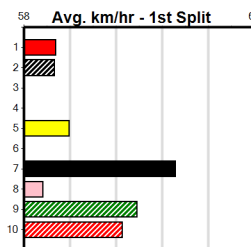

MERV JENNINGS SIGNS

Distance: 400m, Race Type: Maiden, Total Prizemoney: $2,535
1st: $1,680, 2nd: $520, 3rd: $260, 4th: $75

UNACCEPTABLE AXE (7) turned in a strong performance on debut and he just needs a clear crack mid race. WHERE'S NASSIF (6) is a well bred type and she would have been educated around this circuit. RACCOON RIOT (3) must be respected on debut

Watchdog Tips: **7** **6** **3** **4** **Bet:** Box Quinella 3,6,7 ($10 for 333.33%)

Form Box	Wgt	Dist	Track	Date	Time	BON	Margin	1st/2nd (Time)	PIR	Checked	Comment	WR	Split 1	S/P	Grade		
1	PAW RICOCHET (NSW)[M] Failed to fire on debut, needs to show more $12.00																
	BD Dog Apr-23 Sire: JACKSLITTLETHING Dam: JACLYN BALE Trainer: Daniel Gibbons (Avalon)																
	Owner(s): B Wheeler																
	Winning Distances: < 300m (0) 300 - 399m (0) 400 - 499m (0) 500 - 599m (0) 600 - 699m (0) > 700m (0)																
	Winning Weights:																
	6th (7) 32.6 400 GEL R3 10-Jan-25 23.87 22.42 14.00 STAR SIXTY SIX (22.93) S/65 9.12 $7.00 M																
	Last 3 wins NOT included above																
	Box History																
	<table border="1"> <thead> <tr><th>Bx</th><th>1st</th><th>2nd</th><th>3rd</th><th>4th</th><th>5th</th><th>6th</th><th>7th</th><th>8th</th></tr> </thead> <tbody> <tr><td>1</td><td></td><td></td><td></td><td></td><td></td><td></td><td></td><td></td></tr> <tr><td>2</td><td></td><td></td><td></td><td></td><td></td><td></td><td></td><td></td></tr> <tr><td>3</td><td></td><td></td><td></td><td></td><td></td><td></td><td></td><td></td></tr> <tr><td>4</td><td></td><td></td><td></td><td></td><td></td><td></td><td></td><td></td></tr> <tr><td>5</td><td></td><td></td><td></td><td></td><td></td><td></td><td></td><td></td></tr> <tr><td>6</td><td></td><td></td><td></td><td></td><td></td><td></td><td></td><td></td></tr> <tr><td>7</td><td></td><td></td><td></td><td></td><td></td><td>1</td><td></td><td></td></tr> <tr><td>8</td><td></td><td></td><td></td><td></td><td></td><td></td><td></td><td></td></tr> </tbody> </table>																
	<table border="1"> <tr><td>Prize Best</td><td colspan="2"></td><td>$0.00</td></tr> <tr><td>Starts</td><td colspan="2">23.87(7)-10/1/25</td><td></td></tr> <tr><td>Trk/Dts</td><td colspan="2">1-0-0-0</td><td></td></tr> <tr><td>APM</td><td colspan="2">1-0-0-0</td><td>0</td></tr> </table>																
2	OSPREY MAJOR [M] Yet to impress, slow early, prefer to watch $14.00																
	BK Dog Mar-23 Sire: ASTON RUPEE Dam: MEPUNGA KATIE Trainer: Angela Langton (Anakie)																
	Owner(s): CHAMPAGNE PTN (SYN), S Smith, A Langton																
	Winning Distances: < 300m (0) 300 - 399m (0) 400 - 499m (0) 500 - 599m (0) 600 - 699m (0) > 700m (0)																
	Winning Weights:																
	7th (7) 32.9 460 GEL R2 27-Dec-24 26.87 25.77 10.00 LALA EFFIE (26.20) M/778 7.07 $12.80 M																
	4th (8) 32.7 460 GEL R1 10-Jan-25 26.65 25.86 8.50L REIKO TEDESCO (26.07) M/444 6.89 $8.50 M																
	Last 3 wins NOT included above																
	Box History																
	<table border="1"> <thead> <tr><th>Bx</th><th>1st</th><th>2nd</th><th>3rd</th><th>4th</th><th>5th</th><th>6th</th><th>7th</th><th>8th</th></tr> </thead> <tbody> <tr><td>1</td><td></td><td></td><td></td><td></td><td></td><td></td><td></td><td></td></tr> <tr><td>2</td><td></td><td></td><td></td><td></td><td></td><td></td><td></td><td></td></tr> <tr><td>3</td><td></td><td></td><td></td><td></td><td></td><td></td><td></td><td></td></tr> <tr><td>4</td><td></td><td></td><td></td><td></td><td></td><td></td><td></td><td></td></tr> <tr><td>5</td><td></td><td></td><td></td><td></td><td></td><td></td><td></td><td></td></tr> <tr><td>6</td><td></td><td></td><td></td><td></td><td></td><td></td><td></td><td></td></tr> <tr><td>7</td><td></td><td></td><td></td><td></td><td></td><td></td><td>1</td><td></td></tr> <tr><td>8</td><td></td><td></td><td></td><td>1</td><td></td><td></td><td></td><td></td></tr> </tbody> </table>																
<table border="1"> <tr><td>Prize Best</td><td colspan="2"></td><td>$75.00</td></tr> <tr><td>Starts</td><td colspan="2">FSTD</td><td></td></tr> <tr><td>Trk/Dts</td><td colspan="2">2-0-0-0</td><td></td></tr> <tr><td>APM</td><td colspan="2">0-0-0-0</td><td>75</td></tr> </table>																	
3	RACCOON RIOT [M] Well bred, would have trialled here, threat $5.00																
	F Dog Jun-23 Sire: WHISKEY RIOT Dam: SPANAU BALLETT Trainer: Dylan Sharp (Lara)																
	Owner(s): Vi Alskar Hundar (SYN), A Lie, J Sharp																
	Winning Distances: < 300m (0) 300 - 399m (0) 400 - 499m (0) 500 - 599m (0) 600 - 699m (0) > 700m (0)																
	Winning Weights:																
	Last 3 wins NOT included above																
	Box History