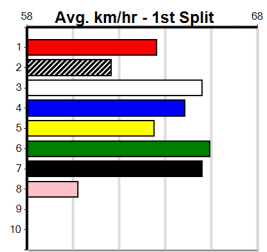

SPORTSBET SET A DEPOSIT LIMIT

Distance: 400m, Race Type: Grade 5, Total Prizemoney: $2,925
1st: $1,950, 2nd: $600, 3rd: $300, 4th: $75

PAW XENA (6) returned to form with a brilliant 22.66 Warragul win and a similar run can see her score again. SUMO SMASH (3) has a great record here to date and he can settle near the speed. DIG DAG (5) can charge to the line.

Watchdog Tips: **6** **3** **5** **1** Bet: Win 6

Form Box Wgt Dist Track Date Time BON Margin 1st/2nd (Time) PIR Checked Comment W/R Split 1 S/P Grade

MISS YOUR KISS [5] Better than her past few runs, must keep safe **$7.50**
BD Bitch Jan-23 Sire: FERAL FRANKY Dam: KISS YOUR LIPS
Owner(s): Vi Alskar Hundar (SYN), A Lie, J Sharp
Winning Distances: < 300m (0) 300 - 399m (1) 400 - 499m (2) 500 - 599m (0) 600 - 699m (0) > 700m (0)
Winning Weights: 28.8(1) 29.1(1) 29.2(1)
3rd (3) 29.2 390 WBL R10 25-Nov-24 22.90 22.27 8.00L PAW DAHLIA (22.37) M/54 . . . . 9.15 $5.80 X67
1st (6) 28.8 390 WBL R4 02-Dec-24 22.55 22.17 1.00L ZIPPING VELMA (22.61) M/64 . . . . 8.86 $11.30 X67
6th (2) 29.4 350 HVL R9 06-Dec-24 20.10 19.36 5.50L KING PLUM (19.73) M/77 . . . . 6.82 $11.50 T3-RW
5th (8) 29.1 400 WGL R10 12-Dec-24 23.46 22.69 7.50L LAPIS LAZULI (22.94) M/77 . . . . 8.72 $10.10 T3-6
1st (1) 29.1 425 BEN R5 18-Dec-24 24.44 24.15 4.25L SHOWGIRL KARA (24.74) M/421 . . . SW 6.70 $3.90 T3-6
6th (4) 29.0 450 WBL R8 23-Dec-24 26.34 25.79 8.00L LKTRLA LAYLA (25.79) S/687 . . . . 6.97 $15.70 5
5th (5) 29.0 390 WBL R12 02-Jan-25 22.84 22.01 6.50L ASTON BREEZE (22.41) M/76 . . . . 8.90 $12.40 5
4th (4) 29.1 400 WGL R12 09-Jan-25 22.95 22.59 5.50L CUBAN CIGAR (22.59) M/74 . . . . 8.65 $11.80 T3-5
Last 3 wins NOT included above
1st (1) 29.2 410 HOR R1 22-Oct-24 23.65 22.99 2.50L VENETIAN BLUE (23.82) Q/11 . . . SW 10.49 $3.90 M

Trainer: Dylan Sharp (Lara)
Box History
Bx 1st 2nd 3rd 4th 5th 6th 7th 8th
1 2
2 1 1
3 1 1 1
4 1 1 1
5 1 1 1
6 1 1
7 1
8 1 1 1
Prize Best $4310.00
Starts 23.09(2)-27/9/24
Trk/Dts 17-3-0-3
APM 3-0-0-2 3238

DROOPY'S BREW [5] Can miss the kick, will push wide, tough ask **$16.00**
BE Dog Oct-21 Sire: DROOPY'S MALDINI Dam: ONE STEP AHEAD
Owner(s): J Beach
Winning Distances: < 300m (0) 300 - 399m (2) 400 - 499m (2) 500 - 599m (0) 600 - 699m (0) > 700m (0)
Winning Weights: 36.6(1) 37.0(1) 37.1(1) 37.2(1)
5th (5) 37.0 400 MTG R5 27-Oct-24 23.98 22.81 6.00L BELAIR BRAE (23.57) M/444 . . . . 11.41 $8.50 6
5th (4) 36.8 460 GEL R6 05-Nov-24 26.66 25.92 6.50L JETSON EXPRESS (26.24) S/887 . . . . 7.08 $17.80 5
5th (1) 36.4 460 GEL R8 12-Nov-24 26.93 26.20 5.00L MASTER OF DREAMS (26.59) M/455 . . . . 6.91 $36.60 5
7th (4) 36.0 390 WBL R11 18-Nov-24 22.89 22.36 8.00L JUST WANT PIZZA (22.36) S/87 . . . . 9.21 $39.60 5
3rd (8) 36.4 390 BAL R13 25-Nov-24 22.53 22.22 3.00L WESTERN'S BEAR (22.32) S/44 . . . . 8.71 $8.30 T3-5
4th (5) 36.0 390 WBL R11 02-Dec-24 22.64 22.17 7.00L YOU YANG YAALA (22.17) M/54 . . . . 9.00 $12.00 5
4th (2) 36.4 400 GEL R13 24-Dec-24 23.17 22.49 10.00L PAW LARRY (22.49) M/88 . . . . 8.88 $11.00 5
2nd (3) 36.5 400 GEL R12 31-Dec-24 23.05 22.76 1.25L SILVER TAQUISHA (22.97) M/76 . . . W 8.77 $10.00 5
Last 3 wins NOT included above
1st (7) 37.0 350 HVL R6 13-Dec-23 19.58 19.19 0.25L STORM SENSATION (19.59) M/4 . . . . 6.75 $7.30 X67
1st (4) 36.6 350 HVL R7 05-Jan-24 19.82 19.49 0.75L PIRATE TAILS (19.87) S/7 . . . . W 6.84 $2.10 T3-RW
1st (8) 37.1 400 WGL R10 24-Oct-24 23.12 22.95 7.00L HURRICANE TAHLIA (23.59) S/31 . . . SW 8.69 $39.80 T3-RW