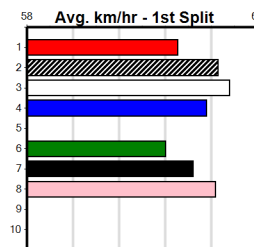

PARKER PUMPS

Distance: 460m, Race Type: Grade 5, Total Prizemoney: $2,925
1st: $1,950, 2nd: $600, 3rd: $300, 4th: $75

PAW ZELINI (2) has been placed in three of four here and she can assume control soon after box rise. WHY I'M BROKE (1) owns a smart 25.76 PB here and he can work into the mix mid race. PAW GORDY (6) is better than his form indicates.

Watchdog Tips: **2** **1** **6** **3** **Bet:** **Win 2**

1

WHY I'M BROKE [5] **Quick PB here, gets the gun run, main danger** **$3.60**

BK Dog Feb-22 Sire: FERNANDO BALE Dam: TIME TO TALK Trainer: Angela Galea (Sunshine North)

Owner(s): A Galea

Winning Distances: < 300m (0) 300 - 399m (6) 400 - 499m (4) 500 - 599m (0) 600 - 699m (0) > 700m (0)

Winning Weights: 36.2(1) 36.4(1) 36.5(1) 36.6(1) 36.7(1) 36.8(1) 36.9(1) 37.0(1) 37.1(1) 37.2(1)

Box	1st	2nd	3rd	4th	5th	6th	7th	8th
1	1	1						
2	1	2	2		1	1		
3	1	2	2		1		3	
4	2	1			1			
5			1	1	4			
6	2		1	2				
7	1	1	3	1	1	1	2	
8	2		2	1				

Last 3 wins NOT included above

Box	1st	2nd	3rd	4th	5th	6th	7th	8th
1	1	1						
2	1	2	2		1	1		
3	1	2	2		1		3	
4	2	1			1			
5			1	1	4			
6	2		1	2				
7	1	1	3	1	1	1	2	
8	2		2	1				

Prize Best Starts Trk/Dts APM $25965.00 25.76(8)-6/12/24 47-10-5-8 12-2-1-1 9656

2

PAW ZELINI (NSW)[5] **Placed in three of four here, well graded, yes** **$3.20**

BD Bitch Jul-22 Sire: AUSSIE INFRARED Dam: DYNA PATTY Trainer: Mark Delbridge (Balliang)

Owner(s): B Wheeler

Winning Distances: < 300m (0) 300 - 399m (1) 400 - 499m (5) 500 - 599m (4) 600 - 699m (0) > 700m (0)

Winning Weights: 27.5(1) 27.7(2) 27.9(1) 28.0(1) 28.1(2) 28.2(1) 28.4(2)

Box	1st	2nd	3rd	4th	5th	6th	7th	8th
1	1							
2	2		2	1	2		1	
3	1	1			1			2
4	1	2	1	1	1	1	1	1
5	3	1	1	1	1	1	1	1
6	1							1
7	2	1		1			2	1
8	2	1						

Last 3 wins NOT included above

Box	1st	2nd	3rd	4th	5th	6th	7th	8th
1	1							
2	2		2	1	2		1	
3	1	1			1			2
4	1	2	1	1	1	1	1	1
5	3	1	1	1	1	1	1	1
6	1							1
7	2	1		1			2	1
8	2	1						

Prize Best Starts Trk/Dts APM $35855.00 26.12(2)-27/12/24 40-10-7-4 4-0-3-0 16967

3

DYNAMITE DOUG [5] **Better than his past few runs, must respect** **$6.50**

BK Dog Nov-22 Sire: ASTON RUPEE Dam: SILKY RIOT Trainer: Paul Galea (Melton West)

Owner(s): F Spiteri

Winning Distances: < 300m (0) 300 - 399m (0) 400 - 499m (4) 500 - 599m (1) 600 - 699m (0) > 700m (0)

Winning Weights: 32.5(1) 32.6(2) 32.7(1) 33.4(1)

Box	1st	2nd	3rd	4th	5th	6th	7th	8th
1	1	1						
2	1			1	1			
3	1	2	1		1	1	1	1
4	1			1			1	
5	1							
6	1			1	1			
7	1	1	1		1	1		
8	1	1	1	1			1	1

Last 3 wins NOT included above

Box	1st	2nd	3rd	4th	5th	6th	7th	8th
1	1							
2	1			1	1			
3	1	2	1		1	1	1	1
4	1			1			1	
5	1							
6	1			1	1			
7	1	1	1		1	1		
8	1	1	1	1			1	1

Prize Best Starts Trk/Dts APM $24430.00 26.48(3)-27/12/24 24-5-3-3 1-0-0-0 12017

4

JACAERYS BALE (NSW)[5] **Likely to get too far back early, prefer others** **$16.00**

RF Dog Mar-22 Sire: JS FLAMIN ACE Dam: FAITHY BALE Trainer: Correy Grenfell (Anakie)

Owner(s): B Wheeler

Winning Distances: < 300m (0) 300 - 399m (3) 400 - 499m (5) 500 - 599m (0) 600 - 699m (0) > 700m (0)

Winning Weights: 24.7(1) 26.1(1) 26.3(1) 26.5(1) 26.6(1) 26.8(1) 27.1(1) 27.2(1)

Box	1st	2nd	3rd	4th	5th	6th	7th	8th
1	2		1					
2	2	1			1	2		
3				3		1	2	
4				1	1			
5	1		2	1	4			
6	2		3	1	2	1		
7	1		2		1			
8	1	1	1				2	

Last 3 wins NOT included above

Box	1st	2nd	3rd	4th	5th	6th	7th	8th
1	2		1					
2	2	1			1	2		
3				3		1	2	
4				1	1			
5	1		2	1	4			
6	2		3	1	2	1		
7	1		2		1			
8	1	1	1				2	

Prize Best Starts Trk/Dts APM $16425.00 26.07(5)-6/8/24 42-8-2-8 2-1-0-0 7701

5

*** VACANT BOX ***

Sire: Dam: Trainer:

Owner(s):

Winning Distances: < 300m (0) 300 - 399m (0) 400 - 499m (0) 500 - 599m (0) 600 - 699m (0) > 700m (0)

Winning Weights:

Box History