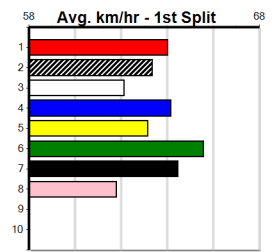

NP ELECTRICAL

Distance: 460m, Race Type: Grade 5, Total Prizemoney: $2,925
1st: $1,950, 2nd: $600, 3rd: $300, 4th: $75

ASTON REEVES (3) turned in a big performance to score at Wagga and he just needs a clear crack mid race. PAW OLLIE (6) was never headed in his Shepparton win and he should be in the mix once again. HOT SUMMER SKY (2) can run a cheeky race

Watchdog Tips: **3** **6** **2** **1** **Bet:** **Win 3**

Form Box	Wgt	Dist	Track	Date	Time	BON	Margin	1st/2nd (Time)	PIR	Checked	Comment	W/R	Split 1	S/P	Grade

1

MAV REIKO [5] **Better than his past two runs, must keep safe** **$4.80**

BK Dog **Mar-23** Sire: SHIMA SHINE Dam: REIKO ROCKETTA
Owner(s): J Fry Trainer: John Barbara (Exford)

Winning Distances: < 300m (0) 300 - 399m (0) 400 - 499m (3) 500 - 599m (0) 600 - 699m (0) > 700m (0)

Winning Weights: 32.3(1) 32.9(1) 33.1(1)

2nd (7)	32.2	400	GEL	R1	22-Nov-24	22.98	22.27	3.25L BLACK SANDY (22.75)	M/63	.	.	.	8.61	$6.90	M
3rd (4)	32.0	400	GEL	R2	28-Nov-24	22.82	22.55	3.5L ASTON TAMSYN (22.59)	M/54	.	.	.	8.72	$5.60	MH
1st (7)	32.3	400	GEL	R1	06-Dec-24	22.50	22.31	3.00L PRISTINE (22.71)	M/22	.	SW	.	8.62	$6.60	MF
1st (2)	32.9	450	BAL	R6	13-Dec-24	25.39	25.26	1.75L ASTON HANSON (25.50)	M/222	.	.	.	6.77	$2.40	7
7th (6)	33.0	450	BAL	R9	18-Dec-24	25.92	25.10	11.00 CANYA ALL UP (25.16)	M/887	.	.	.	6.98	$8.00	X67
1st (7)	33.1	460	GEL	R8	24-Dec-24	26.18	26.05	3.25L BLACK EMU (26.39)	M/511	.	SW	.	6.68	$1.90	6G
7th (7)	32.5	525	MEP	R7	01-Jan-25	31.38	29.85	13.00 RUSSIAN RACCOON (30.49)	M/5777	.	.	.	5.26	$7.60	5
5th (7)	32.5	525	MEP	R5	08-Jan-25	30.69	29.63	12.00 MY HUMMINGBIRD (29.90)	M/5554	.	.	.	5.16	$11.90	5

Last 3 wins NOT included above

Prize Best	$6940.00
Starts	26.18(7)-24/12/24
Trk/Dts	9-3-1-2
APM	1-1-0-0
	4900

2

HOT SUMMER SKY [5] **No luck of late, can show early pace, threat** **$4.80**

BD Bitch **May-22** Sire: KOBLENZ Dam: SUMMER NIGHTS
Owner(s): THOR-PLUM (SYN), J Thorpe, J Thorpe, D Plumridge, T Sando, A Stock, R Stock Trainer: Jodi Thorpe (Arthurs Creek)

Winning Distances: < 300m (0) 300 - 399m (5) 400 - 499m (1) 500 - 599m (0) 600 - 699m (0) > 700m (0)

Winning Weights: 28.2(1) 28.3(1) 28.6(1) 28.7(2) 29.4(1)

3rd (8)	29.0	390	SHP	R12	30-Sep-24	22.41	22.08	2.75L CRUELLA (22.23)	S/33	.	.	.	8.66	$3.20	5
7th (5)	29.2	425	BEN	R12	05-Oct-24	25.09	23.52	12.00 CRUSOE RICO (24.31)	M/477	.	SW	.	6.63	$30.80	X45
7th (4)	28.4	300	HVL	R11	08-Dec-24	16.97	16.47	3.5L BLACKPOOL MONARO	M/7	.	.	.	4.10	$10.00	5
1st (5)	28.6	300	HVL	R3	13-Dec-24	16.83	16.78	1.25L INSENSITIVE (16.91)	M/1	.	.	.	3.96	$2.30	T3-5
7th (1)	28.2	390	BAL	R11	18-Dec-24	22.79	22.07	8.50L DAYS OF ROSES (22.21)	M/77	.	.	.	8.96	$9.10	5
8th (3)	28.7	300	HVL	R12	29-Dec-24	17.17	16.51	5.00L TARYN'S BLUE (16.83)	S/8	.	.	.	4.04	$5.10	5
5th (6)	28.7	400	WGL	R9	31-Dec-24	22.96	22.38	6.50L PAW WHISTLER (22.52)	S/65	.	.	.	8.71	$39.90	5H
7th (5)	28.4	460	GEL	R7	14-Jan-25	26.53	25.58	12.00 PAW RIVAL (25.75)	S/758	.	.	.	6.82	$21.40	5

Last 3 wins NOT included above

Prize Best	$9695.00
Starts	26.53(5)-14/1/25
Trk/Dts	29-6-3-5
APM	1-0-0-0
	3198