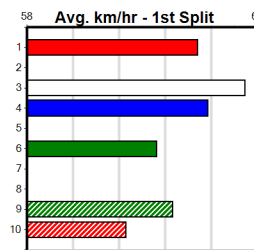

THE BECKLEY CENTRE GEELONG

Distance: 400m, Race Type: Maiden, Total Prizemoney: $2,535
1st: $1,680, 2nd: $520, 3rd: $260, 4th: $75

SEEK TO PLAN (4) was far from disgraced when placed here on debut and she will be much better for the run. PAW VERITY (3) led for a long way on debut and she will be in the firing line once again. LAPPIN (8) must be respected on debut

Watchdog Tips: 4 3 8 7 **Bet:** Box Quinella 3,4,8 ($10 for 333.33%)

Form Box	Wgt	Dist	Track	Date	Time	BON	Margin	1st/2nd (Time)	PIR	Checked	Comment	WR	Split 1	S/P	Grade		
1	ASTON JILL [M] $16.00																
	Steadily placed last time, needs it easier, tested																
	Trainer: Joe Palma (Lara)																
	BK Bitch Feb-23 Sire: ASTON RUPEE Dam: UP HILL JILL Owner(s): R Borda Winning Distances: < 300m (0) 300 - 399m (0) 400 - 499m (0) 500 - 599m (0) 600 - 699m (0) > 700m (0) Winning Weights:																
	<table border="0" style="width: 100%;"> <tr> <td>6th (1)</td><td>29.1</td><td>390</td><td>WBL</td><td>R1</td><td>26-Sep-24</td><td>23.32</td><td>22.14</td><td>10.00</td><td>LENA RHODE (22.62)</td><td>M/45</td><td>.</td><td>.</td><td>8.93</td><td>$1.60</td><td>M</td> </tr> <tr> <td>3rd (5)</td><td>27.6</td><td>400</td><td>GEL</td><td>R3</td><td>10-Jan-25</td><td>23.46</td><td>22.42</td><td>8.00L</td><td>STAR SIXTY SIX (22.93)</td><td>M/13</td><td>.</td><td>.</td><td>8.56</td><td>$4.20</td><td>M</td> </tr> </table>																
	Last 3 wins NOT included above																
	<table border="1" style="width: 100%; font-size: 0.8em;"> <thead> <tr> <th colspan="8">Box History</th> </tr> <tr> <th>Bx</th><th>1st</th><th>2nd</th><th>3rd</th><th>4th</th><th>5th</th><th>6th</th><th>7th</th><th>8th</th> </tr> </thead> <tbody> <tr><td>1</td><td></td><td></td><td></td><td></td><td></td><td></td><td>1</td><td></td></tr> <tr><td>2</td><td></td><td></td><td></td><td></td><td></td><td></td><td></td><td></td></tr> <tr><td>3</td><td></td><td></td><td></td><td></td><td></td><td></td><td></td><td></td></tr> <tr><td>4</td><td></td><td></td><td></td><td></td><td></td><td></td><td></td><td></td></tr> <tr><td>5</td><td></td><td></td><td>1</td><td></td><td></td><td></td><td></td><td></td></tr> <tr><td>6</td><td></td><td></td><td></td><td></td><td></td><td></td><td></td><td></td></tr> <tr><td>7</td><td></td><td></td><td></td><td></td><td></td><td></td><td></td><td></td></tr> <tr><td>8</td><td></td><td></td><td></td><td></td><td></td><td></td><td></td><td></td></tr> <tr> <td>Prize Best</td><td colspan="5"></td><td colspan="2">$260.00</td><td colspan="2"></td> </tr> <tr> <td>Starts</td><td colspan="5">23.46(5)-10/1/25</td><td colspan="2"></td><td colspan="2"></td> </tr> <tr> <td>Trk/Dts</td><td colspan="5">2-0-0-1</td><td colspan="2"></td><td colspan="2"></td> </tr> <tr> <td>APM</td><td colspan="5">1-0-0-1</td><td colspan="2">260</td><td colspan="2"></td> </tr> </tbody> </table>																
	2	DIAMANTINA JADE [M] $7.50															
		Well bred, would have trialed here, watch betting															
		Trainer: Angela Langton (Anakie)															
RBD Bitch Mar-23 Sire: FERNANDO BALE Dam: DIAMANTINA ROSE Owner(s): CHAMPAGNE PTN (SYN), S Smith, A Langton Winning Distances: < 300m (0) 300 - 399m (0) 400 - 499m (0) 500 - 599m (0) 600 - 699m (0) > 700m (0) Winning Weights:																	
Last 3 wins NOT included above																	
<table border="1" style="width: 100%; font-size: 0.8em;"> <thead> <tr> <th colspan="8">Box History</th> </tr> <tr> <th>Bx</th><th>1st</th><th>2nd</th><th>3rd</th><th>4th</th><th>5th</th><th>6th</th><th>7th</th><th>8th</th> </tr> </thead> <tbody> <tr><td>1</td><td></td><td></td><td></td><td></td><td></td><td></td><td></td><td></td></tr> <tr><td>2</td><td></td><td></td><td></td><td></td><td></td><td></td><td></td><td></td></tr> <tr><td>3</td><td></td><td></td><td></td><td></td><td></td><td></td><td></td><td></td></tr> <tr><td>4</td><td></td><td></td><td></td><td></td><td></td><td></td><td></td><td></td></tr> <tr><td>5</td><td></td><td></td><td></td><td></td><td></td><td></td><td></td><td></td></tr> <tr><td>6</td><td></td><td></td><td></td><td></td><td></td><td></td><td></td><td></td></tr> <tr><td>7</td><td></td><td></td><td></td><td></td><td></td><td></td><td></td><td></td></tr> <tr><td>8</td><td></td><td></td><td></td><td></td><td></td><td></td><td></td><td></td></tr> <tr> <td>Prize Best</td><td colspan="5"></td><td colspan="2">$0</td><td colspan="2"></td> </tr> <tr> <td>Starts</td><td colspan="5">0-0-0-0</td><td colspan="2">FSH</td><td colspan="2"></td> </tr> <tr> <td>Trk/Dts</td><td colspan="5">0-0-0-0</td><td colspan="2"></td><td colspan="2"></td> </tr> <tr> <td>APM</td><td colspan="5">0</td><td colspan="2"></td><td colspan="2"></td> </tr> </tbody> </table>																	
3		PAW VERITY (NSW)[M] $3.40															
		Led for a long way on debut, clear danger															
		Trainer: Daniel Gibbons (Avalon)															
		WBK Bitch Mar-23 Sire: TIGGERLONG TONK Dam: DYNA ZESTY Owner(s): B Wheeler Winning Distances: < 300m (0) 300 - 399m (0) 400 - 499m (0) 500 - 599m (0) 600 - 699m (0) > 700m (0) Winning Weights: