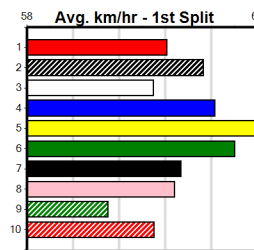

SPORTSBET FINAL

Distance: 400m, Race Type: Mixed 6/7 Final, Total Prizemoney: $3,360
1st: $2,250, 2nd: $690, 3rd: $345, 4th: $75

COOLABAH STATION (5) has been simply electric in his past two here and he should be leading throughout once again. FIRST TRAIN OUT (4) is two of two to date and he will pressure his kennel mate throughout. THUNDERSTONE (6) has claims

Watchdog Tips: 5 4 6 1 **Bet:** Win 5

1

PAW HARRIS [6] **$9.00**

WBD Dog Jan-23 **Strong type, drawn to settle close, keep safe**

Owner(s): B Wheeler **Sire: YOZO BALE Dam: KNICKS BALE**

Trainer: Correy Grenfell (Anakie)

Winning Distances: < 300m (0) 300 - 399m (1) 400 - 499m (1) 500 - 599m (0) 600 - 699m (0) > 700m (0)

Winning Weights: 33.9(1) 34.5(1)

2nd (2) 35.3 515 SAP R8 25-Nov-24	30.19	29.49	9.00L HIGHLY ABRASIVE (29.58)	M/6332	.	.	.	5.31	$15.60 RWH
5th (5) 35.8 525 MEP R10 04-Dec-24	30.83	29.74	3.75L IVORY NARWHAL (30.57)	S/5646	.	.	.	5.27	$13.50 6G
2nd (4) 36.2 410 HOR R4 10-Dec-24	23.59	23.06	0.10L ZIPPING SCOOBY (23.58)	M/43	.	VO	.	10.44	$4.90 6G
2nd (1) 36.7 460 WGL R4 17-Dec-24	26.40	25.52	2.25L LOTS OF BUGS (26.24)	M/422	.	.	.	6.69	$5.30 X67H
5th (2) 36.6 525 MEA R1 21-Dec-24	30.68	29.62	8.50L MEPUNGA SCARLETT (30.11)	M/6555	.	V7	.	5.32	$15.30 X67
2nd (2) 36.4 515 SAP R10 30-Dec-24	29.79	29.30	2.00L CERULEAN POPPY (29.66)	M/6422	.	.	.	5.28	$7.90 6G
5th (2) 36.6 525 MEA R2 04-Jan-25	30.31	29.78	3.75L NANCY DEVERE (30.06)	M/3433	.	.	.	5.22	$12.60 6G
2nd (6) 35.8 400 GEL R10 10-Jan-25	22.77	22.42	5.50L COOLABAH STATION (22.42)	M/43	.	.	.	8.62	$11.20 X67H

Last 3 wins NOT included above

1st (2) 33.9 390 WBL R2 17-Oct-24	22.69	21.72	1.5L MAJOR LIGHTYEAR (22.79)	M/33	.	.	.	9.13	$1.70 M
1st (5) 34.5 460 GEL R5 21-Oct-24	25.87	25.87	4.00L VOLTAGE STRIKE (26.14)	M/211	.	.	.	6.68	$3.90 X67

Box History

Bx	1st	2nd	3rd	4th	5th	6th	7th	8th
1		1	1					
2	1	2			2			
3		1						
4		1	1		1	1		
5	1		1		2			
6		1						
7			1		1			
8			1					

Prize Best Starts Trk/Dts APM

$8425.00
22.77(6)-10/1/25
20-2-6-5
1-0-1-0
6010

2

NEW LINE [6] **$16.00**

BK Dog Apr-22 **Needs to lead, will cop pressure, next time**

Owner(s): G Black **Sire: BERNARDO Dam: RED HOT TEARS**

Trainer: Anita Gibbons (Lara)

Winning Distances: < 300m (0) 300 - 399m (1) 400 - 499m (1) 500 - 599m (0) 600 - 699m (0) > 700m (0)

Winning Weights: 32.2(2)

5th (7) 31.8 410 HOR R4 12-Nov-24	23.85	22.95	9.50L THAT'S MY COUSIN (23.21)	M/23	.	.	.	10.60	$4.40 X67
4th (2) 32.0 390 BAL R2 20-Nov-24	22.27	21.84	3.00L BETTER LIGHT UP (22.06)	M/43	.	.	.	8.47	$8.40 RW
2nd (2) 31.8 410 HOR R4 26-Nov-24	23.45	22.97	3.5L ZIPPING MUFASA (23.21)	M/22	.	.	.	10.58	$7.50 6G
2nd (3) 31.8 400 WGL R9 03-Dec-24	22.86	22.49	4.75L FERRET'S KNOCK (22.53)	Q/22	.	.	.	8.41	$4.40 X67
6th (4) 32.3 400 WGL R4 10-Dec-24	23.01	22.39	9.00L FERRET'S KNOCK (22.39)	M/55	.	.	.	8.56	$8.60 X67
3rd (8) 32.2 390 WBL R9 28-Dec-24	22.42	22.02	6.00L SHAKE THE DUST (22.03)	M/33	.	.	.	8.67	$4.00 X67
7th (5) 32.6 425 BEN R3 03-Jan-25	24.76	23.56	15.00L ATLAS ALIEN (23.76)	M/667	.	.	.	6.69	$27.50 X67
3rd (7) 32.2 400 GEL R10 10-Jan-25	22.88	22.42	7.00L COOLABAH STATION (22.42)	M/22	.	.	.	8.47	$42.00 X67H

Last 3 wins NOT included above

1st (1) 32.2 390 BAL R1 25-Sep-24	22.41	22.31	3.25L NO BAD DEED (22.64)	M/11	.	.	.	8.36	$10.60 M
1st (8) 32.2 400 GEL R10 08-Nov-24	22.77	22.39	3.5L BONA VISTA (23.01)	M/11	.	.	.	8.42	$9.70 X67

Box History

Bx	1st	2nd	3rd	4th	5th	6th	7th	8th
1	1				1			
2		2	1	1				
3		1		1				
4						1		
5			1				2	
6								1
7		1	1		1			
8	1		2	1				

Prize Best Starts Trk/Dts APM

$7295.00
22.77(8)-8/11/24
20-2-4-5
6-1-2-1
4820