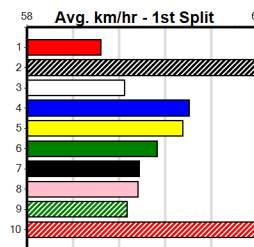

TTS ELECTRICS

Distance: 460m, Race Type: Mixed 6/7, Total Prizemoney: $2,925
1st: $1,950, 2nd: $600, 3rd: $300, 4th: $75

FISTS WILL FLY (2) resumed from a spell with a dazzling 25.30 Shepparton win and he will take a power of beating again. ANGRY CHIEF (5) has been far from disgraced in his two runs since scoring here. REIKO DAIQUIRI (6) has claims

Watchdog Tips: 2 5 6 7 **Bet:** Trifecta 2/5,6,7/3,5,6,7 ($10 - 111.11%)

1

BORN TO PARTY [7] **Steady maiden winner, this is harder, tested** **$26.00**

BK Dog Jan-23 Sire: FERNANDO BALE Dam: IT'S MY PARTY Trainer: Angela Langton (Anakie)

Owner(s): CHAMPAGNE PTN (SYN), S Smith, A Langton

Winning Distances: < 300m (0) 300 - 399m (0) 400 - 499m (1) 500 - 599m (0) 600 - 699m (0) > 700m (0)

Winning Weights: 31.8(1)

Rank	Age	Sex	Dist	Track	Date	Time	Margin	1st/2nd (Time)	PIR	Checked	Comment	WR	Split 1	S/P	Grade	
7th	(8)	31.2	520	GEL	R1	07-Oct-24	31.70	29.88	13.00	MORAINÉ WALLY (30.84)	M/7886	.	.	W	5.65	$15.40 M
5th	(4)	31.2	460	GEL	R3	15-Oct-24	26.67	25.90	5.50	MASQUERADE PARTY	M/655	.	.	.	6.98	$3.40 M
5th	(2)	31.0	515	SAP	R1	21-Oct-24	30.85	29.38	16.00	MILES APART (29.76)	M/7775	.	.	.	5.40	$16.60 M
3rd	(3)	30.7	460	GEL	R2	01-Nov-24	26.79	25.97	7.50	FEAT OF STRENGTH (26.28)	S/433	.	.	.	6.87	$12.90 M
6th	(7)	31.0	460	GEL	R2	15-Nov-24	27.61	25.85	24.00	MR. MIYAGI (25.93)	Q/566	.	.	.	6.80	$21.50 M
4th	(2)	31.6	460	GEL	R2	05-Dec-24	26.46	25.51	12.00	MISS RELENTLESS (25.69)	M/224	.	.	.	6.83	$21.40 M
4th	(4)	31.5	460	GEL	R9	31-Dec-24	26.51	25.89	2.50	KIRKY STORM (26.35)	Q/555	.	.	.	6.73	$5.50 M
1st	(1)	31.8	460	GEL	R2	07-Jan-25	26.30	25.93	4.50	OSPNEY CHRONOS (26.61)	Q/111	.	.	.	6.66	$5.10 RW

Last 3 wins NOT included above

Bx	1st	2nd	3rd	4th	5th	6th	7th	8th
1	1							
2								
3			1	1	1			
4				2	1		1	
5								
6			2					
7	1					1		
8							1	

Prize Best	$2315.00
Starts	26.30(1)-7/1/25
Trk/Dts	15-1-1-3
APM	12-1-1-3
APM	1692

2

FISTS WILL FLY [6] **Brilliant win when resuming, hard to hold out** **$2.50**

F Dog Oct-22 Sire: BELLA INFRARED Dam: SHE'S REFINED Trainer: Anthony Azzopardi (Rowsley)

Owner(s): Horse to Hounds (SYN), Z Cornell, R Bone

Winning Distances: < 300m (0) 300 - 399m (1) 400 - 499m (1) 500 - 599m (0) 600 - 699m (0) > 700m (0)

Winning Weights: 38.4(1) 39.1(1)

Rank	Age	Sex	Dist	Track	Date	Time	Margin	1st/2nd (Time)	PIR	Checked	Comment	WR	Split 1	S/P	Grade	
1st	(6)	39.1	300	HVL	R3	04-Sep-24	16.60	16.39	4.25	OUR BOY SHANNON (16.90)	S/5	.	.	SW	4.09	$2.90 MH
6th	(2)	39.1	300	HVL	R4	08-Sep-24	16.77	16.31	7.00	EPITOMIZE (16.31)	S/8	.	.	.	4.06	$4.50 MF
1st	(1)	38.4	450	SHP	R5	23-Dec-24	25.30	25.26	0.25	PAW OLLIE (25.31)	M/111	.	.	VO	6.53	$2.20 RW

Last 3 wins NOT included above

Bx	1st	2nd	3rd	4th	5th	6th	7th	8th
1	1							
2						1		
3								
4								
5								
6	1							
7								
8								

Prize Best	$3630.00
Starts	FSH
Trk/Dts	3-2-0-0
APM	0-0-0-0
APM	2622