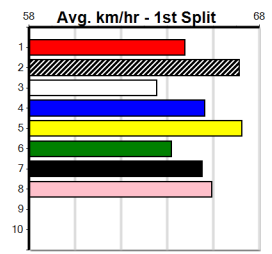

Geelong
10
10:08PM
(VIC time)

BEACHSIDE SECURITY

Distance: 400m, Race Type: Mixed 4/5, Total Prizemoney: $3,360
1st: $2,250, 2nd: $690, 3rd: $345, 4th: $75

LEAP OF FAITH (5) is near faultless at box rise and she can break up the field through the bend.
FAST LOVE (2) has been brilliant in his past two and he will be in the firing line from the outset.
MAC AND CHEESE (6) has solid claims

Watchdog Tips: 5 2 6 8 **Bet:** Win 5

MORAINÉ SOFIA [4] **$21.00**
WBD Bitch Jul-21 Sire: FULLY LOADED Dam: MORAINÉ ROSIE
Owner(s): MORAINÉ (SYN), G Judd, S Judd Trainer: Glenn Judd (Noorat)
Winning Distances: < 300m (0) 300 - 399m (2) 400 - 499m (4) 500 - 599m (1) 600 - 699m (0) > 700m (0)
Winning Weights: 27.9(1) 28.3(1) 28.6(1) 28.7(1) 29.0(1) 29.4(2)

Box	1st	2nd	3rd	4th	5th	6th	7th	8th
1		6	3					
2	1	1	4	2		2		1
3	1		3	2	1		2	1
4	1			2	1	3	1	1
5	1	1				2		2
6		1	1	1	1			
7	1		3	2	3	2		1
8	2		1	3	2	2		1

Prize Best Starts Trk/Dts APM
$25120.00
22.74(7)-10/1/25
75-7-9-15
4-2-0-1
6659

FAST LOVE [4] **$2.80**
BK Dog Jun-22 Sire: FERAL FRANKY Dam: DREAMING
Owner(s): SHANIYA AND SIENNA (SYN), N Pace, C Darmanin Trainer: Chris Darmanin (Kurunjang)
Winning Distances: < 300m (0) 300 - 399m (5) 400 - 499m (1) 500 - 599m (0) 600 - 699m (0) > 700m (0)
Winning Weights: 31.8(1) 32.3(2) 32.7(2) 33.1(1)

Box	1st	2nd	3rd	4th	5th	6th	7th	8th
1	3	1		1				
2				1				
3	1		1			1		
4		2						
5	1						1	
6			1			1		
7	1	1		1	1		1	
8	1	2	1					

Prize Best Starts Trk/Dts APM
$17590.00
22.65(3)-3/1/25
23-6-6-3
3-1-0-0
7464

SPRING BRUMBY (SA)[4] **$12.00**
F Dog Oct-21 Sire: ASTON DEE BEE Dam: SPRING BLOOM
Owner(s): G Black Trainer: Michael Gibbons (Lara)
Winning Distances: < 300m (0) 300 - 399m (4) 400 - 499m (5) 500 - 599m (0) 600 - 699m (0) > 700m (0)
Winning Weights: 33.0(1) 33.5(1) 33.6(2) 33.8(1) 33.9(2) 34.2(2)

Box	1st	2nd	3rd	4th	5th	6th	7th	8th
1	1	3		2	1	2		
2	2	1	1	2				2
3	1		1					1
4	2		1		1			1
5		2	1	1				
6	1	1	3				1	
7		1	1	1	1	1		3
8	3	1	1	3	1		2	1

Prize Best Starts Trk/Dts APM
$21705.00
22.58(2)-9/1/24
55-9-10-9
17-3-0-6
4711

COOL NATURE (NSW)[4] **$16.00**
BD Bitch Aug-21 Sire: FERNANDO BALE Dam: REALLY UNREAL
Owner(s): G Black Trainer: Michael Gibbons (Lara)
Winning Distances: < 300m (0) 300 - 399m (4) 400 - 499m (6) 500 - 599m (0) 600 - 699m (0) > 700m (0)
Winning Weights: 24.4(2) 24.6(2) 25.1(1) 25.2(1) 25.3(1) 25.4(3)

Box	1st	2nd	3rd	4th	5th	6th	7th	8th
1	1							1
2		2	1	1	2			
3	1	1	1		2	1	1	
4	1			3	1	2	1	
5			2		1	1		1
6	4		2			1		
7		1	1	2	1		1	1
8	3		1	1	3			1

Prize Best Starts Trk/Dts APM
$22395.00
22.75(6)-8/1/24
52-10-4-8
8-2-1-1
6356

LEAP OF FAITH [5] **$3.40**
BK Bitch Aug-22 Sire: ASTON DEE BEE Dam: SAILAWAY JACKIE
Owner(s): Luke And Rebecca (SYN), L Spargo, R Berry Trainer: Luke Spargo (Seymour)
Winning Distances: < 300m (0) 300 - 399m (2) 400 - 499m (3) 500 - 599m (0) 600 - 699m (0) > 700m (0)
Winning Weights: 27.0(1) 27.1(1) 28.0(1) 28.1(1) 28.3(1)

Box	1st	2nd	3rd	4th	5th	6th	7th	8th
1								
2	1		1	1				
3		2						1
4	2				1			
5		1	2		1			
6	1	1						1
7		1	1		1	1	1	
8	1	1		1	1	1		

Prize Best Starts Trk/Dts APM
$14360.00
FSH
24-5-6-4
0-0-0-0
7783