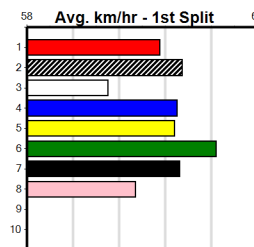

MILLERS MUZZLES

Distance: 400m, Race Type: Mixed 6/7, Total Prizemoney: $2,925
1st: $1,950, 2nd: $600, 3rd: $300, 4th: $75

GUNAI HURRICANE (5) has been simply stunning in his past two and he can light them up soon after box rise. BRONZE (3) owns a slick 22.46 PB here and he will be charging late. DOONGALLA SHANE (2) is showing some promise

Watchdog Tips: 5 3 2 7 Bet: Win 5

Form Box Wgt Dist Track Date Time BON Margin 1st/2nd (Time) PIR Checked Comment W/R Split 1 S/P Grade

ENDEAVOUR [7] Improving type but this is harder, place best $12.00
BK Dog Mar-23 Sire: ASTON RUPEE Dam: IT'S A BLUSH
Owner(s): G Black
Trainer: Lisa Delbridge (Balliang)
Winning Distances: < 300m (0) 300 - 399m (0) 400 - 499m (1) 500 - 599m (0) 600 - 699m (0) > 700m (0)
Winning Weights: 31.6(1)
Last 3 wins NOT included above

DOONGALLA SHANE [6] Handy 29.75 Sandown winner, can threaten $7.50
RF Dog Apr-23 Sire: BERNARDO Dam: MISS YOU EMMA
Owner(s): P Onley
Trainer: Benjamin Magri (Avalon)
Winning Distances: < 300m (0) 300 - 399m (1) 400 - 499m (0) 500 - 599m (1) 600 - 699m (0) > 700m (0)
Winning Weights: 30.9(1) 31.7(1)
Last 3 wins NOT included above

BRONZE [6] Quick PB here, strong in the run home, danger $6.00
F Dog Oct-22 Sire: ASTON RUPEE Dam: VOLTAGE SPIKE
Owner(s): T Deglaitis
Trainer: Troy Deglaitis (Moolap)
Winning Distances: < 300m (0) 300 - 399m (0) 400 - 499m (2) 500 - 599m (0) 600 - 699m (0) > 700m (0)
Winning Weights: 35.0(1) 36.1(1)
Last 3 wins NOT included above

MINH CANDY [6] Hit or miss early, may get crowded, next time $16.00
RBD Bitch Feb-23 Sire: OUT OF RANGE Dam: CHLOE LOUISE
Owner(s): T Bailey
Trainer: Dylan Sharp (Lara)
Winning Distances: < 300m (0) 300 - 399m (1) 400 - 499m (1) 500 - 599m (0) 600 - 699m (0) > 700m (0)
Winning Weights: 26.4(1) 26.8(1)
Last 3 wins NOT included above

GUNAI HURRICANE [6] Brilliant in his past two, looks the leader, yes $2.20
BK Dog Apr-23 Sire: SHIMA SHINE Dam: GUNAI GOSSIP
Owner(s): J Martin
Trainer: John Barbara (Exford)
Winning Distances: < 300m (0) 300 - 399m (0) 400 - 499m (2) 500 - 599m (0) 600 - 699m (0) > 700m (0)
Winning Weights: 31.9(1) 32.0(1)
Last 3 wins NOT included above

1

2

3

4

5

Box History table for ENDEAVOUR [7] showing race numbers 1-8 and positions 1st-8th.

Box History table for DOONGALLA SHANE [6] showing race numbers 1-8 and positions 1st-8th.

Box History table for BRONZE [6] showing race numbers 1-8 and positions 1st-8th.

Box History table for MINH CANDY [6] showing race numbers 1-8 and positions 1st-8th.

Box History table for GUNAI HURRICANE [6] showing race numbers 1-8 and positions 1st-8th.