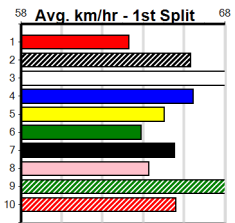

Healesville

MONTROSE IGA LIQUOR

Distance: 350m, Race Type: Grade 5 T3, Total Prizemoney: \$1,530
1st: \$1,000, 2nd: \$320, 3rd: \$160, 4th: \$50

8

12:25PM

(VIC time)

SEARCH HISTORY (2) was a dominant last start winner here and he could prove hard to hold out again today. BRAEMAR MOLLY (4) has impressed in her 3 starts here in recent times and she could challenge with any luck early.