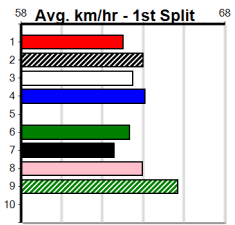

Distance: 300m, Race Type: Tier 3 - Grade 6, Total Prizemoney: $1,530
1st: $1,000, 2nd: $320, 3rd: $160, 4th: $50

10

1:04PM
(VIC time)

ZINZAN CHARLIE (8) was an explosive winner from this box 4 starts back and he may prove hard to hold out again in this. ASTON FLURRY (1) was smartly placed here 2 back and is drawn to get all of the favours here.

Watchdog Tips: **8** **1** **2** **3** **Bet:** **Win 8**

1 ASTON FLURRY [6] *Smart placing here 2 starts back, major player.* **$6.00**

BE B Aug-22 ASTON RUPEE ASTON ZEPHYR

Trainer: Mathew Tabb (Lara)

7th (7)	31.9	300	HVL	R11	12-Dec-24	17.22	16.63	8.50LSAXON KELTON (16.63)	M/3	. . . .	3.95	$17.80	6G
6th (8)	32.0	300	HVL	R11	17-Dec-24	17.38	17.06	4.50BLONDE MUSTANG (17.06)	Q/6	. . . .	4.05	$3.20	6G
3rd (1)	31.8	300	HVL	R6	20-Dec-24	16.97	16.81	2.50LKEVIN GO EASY (16.81)	Q/2	. . . .	4.00	$4.60	T3-RW
6th (3)	31.9	390	SHP	R10	02-Jan-25	22.88	22.20	9.50LPAW KATTIA (22.24)	M/44	. . . .	8.69	$5.40	T3-6

Owner(s): R Borda

Winning Boxes

1	2	3	4	5	6	7	8
1	1						
Prize							
Best							
Starts							
Trk/Dst							
APM							

2 BLACK FRIDAY [6] *Showed speed in handy win here last start, chance.* **$3.60**

BK D Aug-22 ASTON RUPEE LADY CAPULET

Trainer: Pasquale Derubeis (Cape Woolamai)

3rd (1)	31.0	300	HVL	R2	17-Dec-24	17.36	17.06	2.50LRAPHAEL ZEAL (17.19)	M/3	. . . .	4.03	$3.20	7
3rd (1)	31.4	300	HVL	R10	27-Dec-24	17.14	16.90	3.00LOCTOBER RAIN (16.93)	S/4	. . . .	3.99	$5.40	T3-7
4th (1)	31.7	300	HVL	R3	10-Jan-25	17.17	16.80	0.50LMAY BE REAL (17.14)	S/5	. . . .	4.02	$4.00	T3-7
1st (8)	31.7	300	HVL	R9	13-Jan-25	17.16	16.95	6.00LMAJOR BASIL (17.55)	Q/1	. . . .	3.98	$2.00	7

Owner(s): P Derubeis

Winning Boxes

1	2	3	4	5	6	7	8
							2
Prize							
Best							
Starts							
Trk/Dst							
APM							

3 RAPHAEL ZEAL [6] *Can show handy early speed at times, keep safe.* **$10.00**

BK D Jun-22 SUPERIOR PANAMA ZEAL SENSATION

Trainer: Stephen Tabb (Lara)

7th (1)	32.6	390	SHP	R10	02-Jan-25	23.25	22.20	15.00LPAW KATTIA (22.24)	M/67	. . . .	8.78	$28.40	T3-6
6th (7)	32.4	390	BAL	R2	06-Jan-25	23.60	22.43	15.00LCRAIG KEEPING (22.56)	S/35	. . . .	8.70	$20.60	T3-6
8th (6)	32.4	390	SHP	R13	09-Jan-25	23.24	22.20	9.50LWAS HE SLOW (22.58)	M/86	. . . .	9.07	$21.30	6G
3rd (3)	32.4	300	HVL	R10	13-Jan-25	17.40	16.95	1.00LMAN OF ACTION (17.33)	M/2	. . . .	4.04	$3.60	6G

Owner(s): Real zeal (SYN), M Tabb, S Tabb

Winning Boxes

1	2	3	4	5	6	7	8
		1					1
Prize							
Best							
Starts							
Trk/Dst							
APM							

4 ASTON LAMBADA [6] *Good turn of foot once balanced, can threaten.* **$7.50**

BK B Nov-22 HOOKED ON SCOTCH ASTON CHA CHA

Trainer: Cameron Morris-flynn (Mitchell Park)

6th (7)	30.2	390	BAL	R2	20-Nov-24	22.60	21.84	8.00LBETTER LIGHT UP (22.06)	S/66	. . . .	8.65	$31.60	RW
6th (4)	30.2	400	GEL	R2	30-Nov-24	23.23	22.48	4.75LZERO MONSTER (22.90)	M/67	. . . .	8.73	$11.20	X67
4th (1)	29.4	350	HVL	R10	20-Dec-24	19.78	19.36	4.25LKING PLUM (19.49)	S/6	. . . .	6.77	$4.30	T3-6
5th (8)	28.5	450	BAL	R7	06-Jan-25	26.40	25.77	2.75LHUSTLE NINA (26.21)	M/445	. . . .	6.76	$4.70	T3-6

Owner(s): N Dewhurst

Winning Boxes

1	2	3	4	5	6	7	8
						2	
Prize							
Best							
Starts							
Trk/Dst							
APM