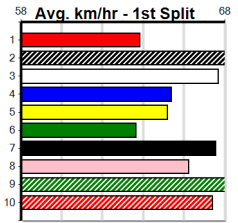

JVDM GREEN LIGHT ON PODCAST

Distance: 350m, Race Type: Grade 5 T3, Total Prizemoney: $1,530
1st: $1,000, 2nd: $320, 3rd: $160, 4th: $50

6

11:42AM
(VIC time)

MINH GEORGY (5) is much better than his last 2 starts and he may only need to step on even terms to salute in this. CRYPTO PRINCE (8) has shown top early speed in wins in his last 3 starts and he can be prominent throughout again here.

Watchdog Tips: **5** **8** **3** **2** Bet: **Win 5**