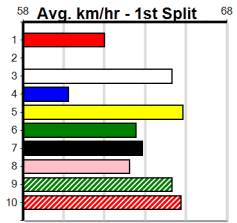

OUTER EAST FOOTBALL NETBALL COMP

Distance: 350m, Race Type: Tier 3 - Grade 7, Total Prizemoney: $1,530
1st: $1,000, 2nd: $320, 3rd: $160, 4th: $50

4

11:09AM

(VIC time)

Watchdog Tips:

0 0 0 0

Bet: