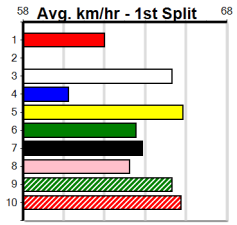

OUTER EAST FOOTBALL NETBALL COMP

Distance: 350m, Race Type: Tier 3 - Grade 7, Total Prizemoney: \$1,530
1st: \$1,000, 2nd: \$320, 3rd: \$160, 4th: \$50

4

11:09AM

(VIC time)

WARRIOR SAL (5) has been smartly placed in his last 3 starts here in tougher company and he looks hard to beat today. KING LITTERBUG (3) can race on the speed from the outset and he looks set to pour on the pressure throughout.