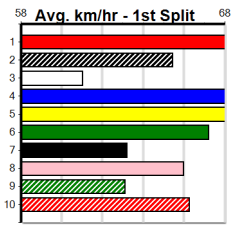

CENTRAL SCAFFOLDS

Distance: 300m, Race Type: Grade 5 T3, Total Prizemoney: $1,530
1st: $1,000, 2nd: $320, 3rd: $160, 4th: $50

11

1:27PM

(VIC time)

LITTLE WHIP (7) can explode once fully balanced in her races and she may prove hard to hold out with an ounce of luck early. WALTZING BLAZE (1) is drawn to race on the speed from the outset and can be prominent throughout.

Watchdog Tips:

7

1

2

4

Bet:

Win 7