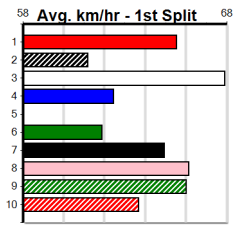

CROYDON HOMING PIGEON CLUB

Distance: 300m, Race Type: Tier 3 - Grade 7, Total Prizemoney: $1,530
1st: $1,000, 2nd: $320, 3rd: $160, 4th: $50

9
12:42PM
(VIC time)

Watchdog Tips: **0 0 0 0** Bet: **.**