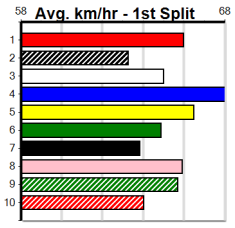

MR HUMMER LIMOS (2-3 WINS)

Distance: 350m, Race Type: Tier 3 - Restricted Win, Total Prizemoney: $1,530
1st: $1,000, 2nd: $320, 3rd: $160, 4th: $50

5
11:24AM

(VIC time)

Watchdog Tips: 0 0 0 0 **Bet:**