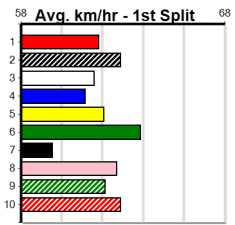

2

10:33AM
(VIC time)

Watchdog Tips: **0 0 0 0** Bet: **0**