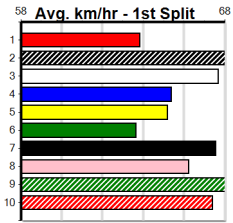

Healesville

JVDM GREEN LIGHT ON PODCAST

Distance: 350m, Race Type: Grade 5 T3, Total Prizemoney: $1,530
1st: $1,000, 2nd: $320, 3rd: $160, 4th: $50

6
11:44AM
(VIC time)

Watchdog Tips: 0 0 0 0 **Bet:** .