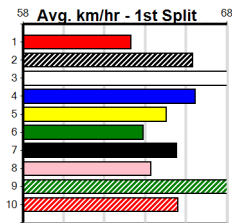

Healesville

MONTROSE IGA LIQUOR

Distance: 350m, Race Type: Grade 5 T3, Total Prizemoney: $1,530
1st: $1,000, 2nd: $320, 3rd: $160, 4th: $50

8

12:19PM

(VIC time)

Watchdog Tips: **0 0 0 0** Bet: _____