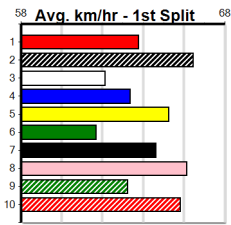

SPORTSBET BS RESPONSIBLY

Distance: 300m, Race Type: Grade 5 T3, Total Prizemoney: $1,530
1st: $1,000, 2nd: $320, 3rd: $160, 4th: $50

12

1:52PM
(VIC time)

BRAEMAR CORA (8) can race on the speed from the outset in this and she may prove to be a bit too strong in the run to the judge. SLIGHTLY SISSY (2) impressed in her explosive last start win and she could challenge again here.

Watchdog Tips: **8** **2** **1** **5** **Bet:** **Win 8**