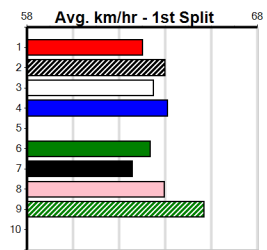

Watchdog Tips:

Bet:

Table with columns: Form Box, Wgt, Dist, Track, Date, Time, BON, Margin, 1st/2nd (Time), PIR, Checked, Comment, W/R, Split 1, S/P, Grade

ASTON FLURRY [6]
BE Bitch Aug-22
Sire: ASTON RUPEE Dam: ASTON ZEPHYR
Owner(s): R Borda
Trainer: Mathew Tabb (Lara)
Winning Distances: < 300m (0) 300 - 399m (1) 400 - 499m (1) 500 - 599m (0) 600 - 699m (0) > 700m (0)
Winning Weights: 30.4(1) 31.8(1)
Box History table and Prize Best Starts Trk/Dts APM

BLACK FRIDAY [6]
BK Dog Aug-22
Sire: ASTON RUPEE Dam: LADY CAULET
Owner(s): P Derubeis
Trainer: Pasquale Derubeis (Cape Woola)
Winning Distances: < 300m (0) 300 - 399m (2) 400 - 499m (0) 500 - 599m (0) 600 - 699m (0) > 700m (0)
Winning Weights: 31.0(1) 31.7(1)
Box History table and Prize Best Starts Trk/Dts APM

RAPHAEL ZEAL [6]
BK Dog Jun-22
Sire: SUPERIOR PANAMA Dam: ZEAL SENSATION
Owner(s): Real zeal (SYN), M Tabb, S Tabb
Trainer: Stephen Tabb (Lara)
Winning Distances: < 300m (0) 300 - 399m (2) 400 - 499m (0) 500 - 599m (0) 600 - 699m (0) > 700m (0)
Winning Weights: 32.0(1) 32.5(1)
Box History table and Prize Best Starts Trk/Dts APM

ASTON LAMBADA [6]
BK Bitch Nov-22
Sire: HOOKED ON SCOTCH Dam: ASTON CHA CHA
Owner(s): N Dewhurst
Trainer: Cameron Morris-flynn (Mitchell P)
Winning Distances: < 300m (0) 300 - 399m (2) 400 - 499m (0) 500 - 599m (0) 600 - 699m (0) > 700m (0)
Winning Weights: 29.6(1) 30.0(1)
Box History table and Prize Best Starts Trk/Dts APM

CALL ME DUSTY (NSW)[6]
BEF Dog Jul-21
Sire: ORSON ALLEN Dam: LUCKY MILLIE
Owner(s): B Cornell
Trainer: Fred Vassallo (Eumemmerring)
Winning Distances: < 300m (0) 300 - 399m (2) 400 - 499m (0) 500 - 599m (0) 600 - 699m (0) > 700m (0)
Winning Weights: 31.2(1) 32.2(1)
Box History table and Prize Best Starts Trk/Dts APM

1

2

3

4

5