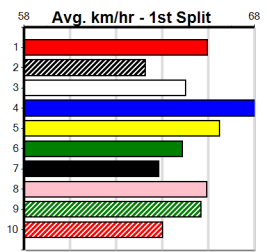

MR HUMMER LIMOS (2-3 WINS)

Distance: 350m, Race Type: Tier 3 - Restricted Win, Total Prizemoney: $1,530
1st: $1,000, 2nd: $320, 3rd: $160, 4th: $50

Watchdog Tips: [ ] [ ] [ ] [ ] Bet: [ ]

Form Box Wgt Dist Track Date Time BON Margin 1st/2nd (Time) PIR Checked Comment WR Split 1 S/P Grade

LUNA BEAUTY [5] BK Bitch Dec-21 Sire: ALLEN DEED Dam: BLACK MUSTANG
Owner(s): J Porter
Winning Distances: < 300m (0) 300 - 399m (1) 400 - 499m (2) 500 - 599m (0) 600 - 699m (0) > 700m (0)
Winning Weights: 27.2(1) 27.8(1) 27.9(1)
8th (5) 28.7 300 HVL R4 01-Nov-24 17.46 16.82 5.50L OUR BOY MAESTRO (17.09) S/8 . . . . 4.19 $133.10 T3-5
5th (7) 28.6 300 HVL R9 11-Nov-24 17.31 16.95 3.5L WHISPER PIE (17.07) M/5 . . . . 4.04 $10.50 5
7th (8) 28.3 350 HVL R7 15-Nov-24 19.92 19.39 3.5L WHY NOT BRYCE (19.68) Q/5 . . . . 6.66 $18.90 T3-5
8th (3) 28.0 350 HVL R7 20-Nov-24 20.24 19.40 6.00L INTER ROUGE (19.82) M/8 . . . . 6.83 $19.00 5
4th (8) 28.7 350 HVL R7 27-Nov-24 19.76 19.61 1.25L FIRING CHIEF (19.67) M/2 . . . . 6.66 $8.40 5
4th (5) 28.7 350 HVL R10 02-Dec-24 19.71 19.32 0.75L INTER ROUGE (19.67) Q/1 . . . . 6.56 $9.90 5
7th (6) 28.4 390 BAL R12 06-Jan-25 23.24 22.43 8.50L BOW EDITION (22.66) M/87 . . . . 8.91 $8.40 T3-5
4th (6) 28.6 350 HVL R7 13-Jan-25 20.32 19.58 2.50L ROLLING COAL (20.15) M/5 . . . . 6.78 $6.20 5
Last 3 wins NOT included above
1st (5) 27.2 460 GEL R4 09-Dec-23 26.51 26.02 3.25L GROOVEBIRD (26.73) Q/111 . . SW . 6.66 $35.60 M
1st (5) 27.9 350 HVL R9 17-May-24 19.85 19.45 1.25L BALDO (19.92) Q/1 . . . . 6.67 $3.20 T3-7
1st (1) 27.8 425 BEN R9 29-May-24 24.33 24.04 0.25L ALWAYS MIA (24.34) M/211 . . . . 6.68 $6.50 T3-6

Box History
Bx 1st 2nd 3rd 4th 5th 6th 7th 8th
1 1 1 1 1 1 1 1
2 1 1 1 1 1 1 1
3 1 1 1 1 1 1 1
4 1 1 1 1 1 1 1
5 2 1 1 1 1 1 1
6 1 1 2 1 2 1
7 1 1 2 1 1 1
8 3 1 2 1 1 1
Prize Best $6615.00
Starts 19.71(5)-2/12/24
Trk/Dts 34-3-5-3
APM 16-1-2-1
719

RING A HOUDINI [6] BK Dog Jan-23 Sire: HOUDINI BOY Dam: RING A DRAGON
Owner(s): A Frey
Winning Distances: < 300m (0) 300 - 399m (2) 400 - 499m (0) 500 - 599m (0) 600 - 699m (0) > 700m (0)
Winning Weights: 33.1(1) 33.4(1)
1st (8) 33.4 300 HVL R9 20-Nov-24 17.01 17.01 2.50L BLAME ESERALDA (17.17) M/4 . . . . 4.03 $3.60 X67
5th (8) 33.4 435 SLE R4 24-Nov-24 25.42 24.22 8.50L DR. BELL (24.85) S/866 . . . . 5.44 $21.60 X67
7th (5) 33.2 460 WGL R7 28-Nov-24 27.85 26.13 25.00L BABY GIRL PEARL (26.13) M/887 . . V5 . 6.85 $7.90 T3-RW
5th (1) 33.2 460 WGL R7 05-Dec-24 26.45 25.97 7.00L GALLOPING RED (25.97) M/356 . . . . 6.71 $6.80 X67
6th (5) 33.2 400 WGL R3 24-Dec-24 23.05 22.19 11.00L DAINTREE SHADY (22.29) M/45 . . . . 8.58 $31.50 6G
4th (1) 33.2 400 WGL R8 02-Jan-25 23.13 22.43 9.00L MAC AND CHEESE (22.53) Q/34 . . . . 8.59 $10.10 SH
7th (5) 32.8 460 WGL R5 07-Jan-25 26.98 25.65 19.00L ASTON FREDDIE (25.65) S/887 . . . . 7.17 $87.30 RW
2nd (3) 33.0 350 HVL R6 10-Jan-25 19.68 19.60 1.00L HOBBS GOBLIN (19.63) M/1 . . . . 6.60 $5.40 T3-RW
Last 3 wins NOT included above
1st (2) 33.1 350 HVL R2 18-Oct-24 19.64 19.53 1.00L SLAY QUEEN MOLLY (19.69) M/2 . . . . 6.60 $1.80 T3-M

Box History
Bx 1st 2nd 3rd 4th 5th 6th 7th 8th
1 1 1 1 1 1 1 1
2 1 1 1 1 1 1 1
3 1 1 1 1 1 1 1
4 1 1 1 1 1 1 1
5 1 1 2 1 3
6 1 1 1 1
7 1 1 1 1 1 1
8 1 1 1 1 1 1 1
Prize Best $3710.00
Starts 19.64(2)-18/10/24
Trk/Dts 18-2-3-1
APM 2-1-1-0
2470