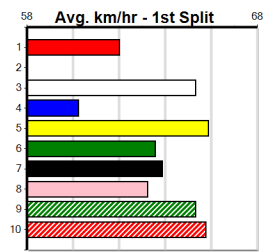

OUTER EAST FOOTBALL NETBALL COMP

4

11:09AM

(VIC time)

Distance: 350m, Race Type: Tier 3 - Grade 7, Total Prizemoney: \$1,530
1st: \$1,000, 2nd: \$320, 3rd: \$160, 4th: \$50

Watchdog Tips:

Bet:

Form Box	Wgt	Dist	Track	Date	Time	BON	Margin	1st/2nd (Time)	PIR	Checked	Comment	WR	Split 1	S/P	Grade
----------	-----	------	-------	------	------	-----	--------	----------------	-----	---------	---------	----	---------	-----	-------