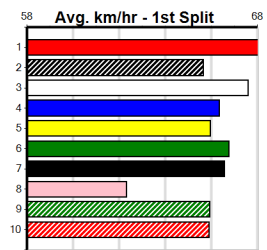

Watchdog Tips: 6 7 1 3 Bet: Trifecta 6,7/1,3,6,7/1,3,6,7 (\$10 - 83.33%)

Table with columns: Form Box, Wgt, Dist, Track, Date, Time, BON, Margin, 1st/2nd (Time), PIR, Checked, Comment, W/R, Split 1, S/P, Grade