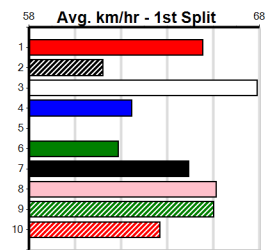

Distance: 300m, Race Type: Tier 3 - Grade 7, Total Prizemoney: $1,530
1st: $1,000, 2nd: $320, 3rd: $160, 4th: $50

BASEMENT (6) was an impressive all the way winner at Bendigo 2 starts back and if he can step on terms today he will be hard to hold out. MT. VIEW AMOUR (5) can set the tempo soon after box rise and could be in front for a long way.

Watchdog Tips: 6 5 2 7 Bet: Win 6

Form Box Wgt Dist Track Date Time BON Margin 1st/2nd (Time) PIR Checked Comment W/R Split 1 S/P Grade
FRENZY ATTACK [7] May get burnt off early in this, place looks best. $21.00
BK Bitch Dec-22 Sire: AUSSIE INFRARED Dam: IT'S A FRENZY Trainer: Garry Johnson (Chum Creek)
Owner(s): G Sproed
Winning Distances: < 300m (0) 300 - 399m (0) 400 - 499m (1) 500 - 599m (0) 600 - 699m (0) > 700m (0)
Winning Weights: 27.0(1)
3rd (4) 27.0 350 HVL R1 20-Oct-24 20.07 19.25 3.25L MATCHBOX HONEY (19.85) M/3 . . . . 6.74 $7.80 M
1st (2) 27.0 400 WGL R3 25-Oct-24 23.30 22.52 0.50L FLAT CHAT (23.32) Q/11 . . . . 8.53 $4.20 M
8th (3) 27.2 400 WGL R4 01-Nov-24 23.60 22.49 16.00 MIA NEO (22.55) M/78 . . . . 8.59 $50.70 7
6th (4) 27.6 300 HVL R9 10-Nov-24 17.42 16.61 11.00 NOVEMBER RAIN (16.67) M/5 . . . . 4.12 $35.90 RW
8th (7) 27.9 390 SHP R2 16-Nov-24 23.17 22.01 14.00 ASTON OUTLAY (22.23) M/68 . . . . 8.93 $19.80 7
7th (5) 27.9 350 HVL R7 29-Nov-24 20.17 19.46 6.50L ALL ON MERRETT (19.72) M/77 . . . . 6.86 $30.40 T3-RW
4th (4) 28.0 350 HVL R9 27-Dec-24 19.94 19.51 1.00L GOLD VENOM (19.88) Q/2 . . . . 6.66 $47.20 T3-7
7th (3) 28.6 350 HVL R4 05-Jan-25 20.13 19.08 8.50L WHO ME (19.54) M/6 . . . . R 6.90 $57.00 X67
Last 3 wins NOT included above
Box History
Prize Best $1990.00
Starts 17.42(4)-10/11/24
Trk/Dts 8-1-0-1
APM 1-0-0-0 1214

ZINZAN PLODDER (NSW)[7] Much better effort to score here last week, chance $5.50
BK Dog Feb-23 Sire: ZINZAN BROOKE Dam: PEBBLES CIAN Trainer: Derek Faulknall (Elphinstone)
Owner(s): D Faulknall
Winning Distances: < 300m (0) 300 - 399m (1) 400 - 499m (0) 500 - 599m (0) 600 - 699m (0) > 700m (0)
Winning Weights: 31.9(1)
6th (8) 31.8 410 HOR R2 05-Oct-24 24.31 23.32 8.50L MEAN PEACE (23.71) S/45 . . . . 10.93 $26.60 M
8th (7) 32.2 390 SHP R2 14-Oct-24 23.74 21.74 19.00 ASTON MERRICK (22.45) S/88 . . . . V10 9.44 $12.00 M
6th (1) 31.6 410 HOR R2 13-Dec-24 24.74 23.27 22.00 FLEETWOOD ODIN (23.27) M/67 . . . . 11.20 $13.90 M
1st (7) 31.9 300 HVL R1 10-Jan-25 17.12 16.80 0.75L MT. VIEW AMOUR (17.17) M/5 . . . . 4.21 $10.00 T3-M
Last 3 wins NOT included above
Box History
Prize Best $1000.00
Starts 17.12(7)-10/1/25
Trk/Dts 4-1-0-0
APM 1-1-0-0 1000