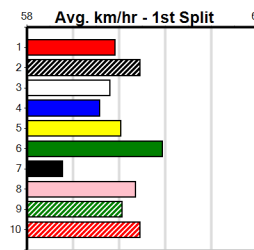

Watchdog Tips:

Bet:

Form Box Wgt Dist Track Date Time BON Margin 1st/2nd (Time) PIR Checked Comment W/R Split 1 S/P Grade

FRANCESCA ROSE [M] RBD Bitch May-23 Sire: FERAL FRANKY Dam: GALWAY GRANGE Trainer: Skye Webb (Eaglehawk)
Winning Distances: < 300m (0) 300 - 399m (0) 400 - 499m (0) 500 - 599m (0) 600 - 699m (0) > 700m (0)
Winning Weights: 5th (5) 26.6 390 SHP R2 11-Nov-24 23.30 21.77 9.50L FLYING ROCCO (22.65) M/45 8.95 $9.80 M
Box History: Bx 1st 2nd 3rd 4th 5th 6th 7th 8th
Prize Best $480.00 FSTD
Starts 7-0-0-3
Trk/Dts 0-0-0-0
APM 448

ZINZAN PAPER (NSW)[M] BE Dog Feb-23 Sire: ZINZAN BROOKE Dam: PEBBLES CIAN Trainer: Derek Faulknall (Elphinstone)
Winning Distances: < 300m (0) 300 - 399m (0) 400 - 499m (0) 500 - 599m (0) 600 - 699m (0) > 700m (0)
Winning Weights: 8th (3) 30.8 410 HOR R2 05-Oct-24 24.73 23.32 15.00 MEAN PEACE (23.71) S/68 11.08 $66.10 M
Box History: Bx 1st 2nd 3rd 4th 5th 6th 7th 8th
Prize Best $235.00
Starts 20.08(6)-10/1/25
Trk/Dts 6-0-0-1
APM 205

MR. PERSONALITY [M] BK Dog Dec-21 Sire: ALLEN DEED Dam: BLACK MUSTANG Trainer: Bernie Ender (St Albans)
Winning Distances: < 300m (0) 300 - 399m (0) 400 - 499m (0) 500 - 599m (0) 600 - 699m (0) > 700m (0)
Winning Weights: 5th (3) 35.0 350 HVL R2 25-Oct-24 20.47 19.78 8.00L SLAY QUEEN MOLLY (19.94) S/6 6.77 $58.90 T3-M
Box History: Bx 1st 2nd 3rd 4th 5th 6th 7th 8th
Prize Best $1530.00
Starts 20.14(5)-9/8/24
Trk/Dts 33-0-3-2
APM 8-0-0-1 652

MINH BENNY (SA)[M] BK Dog Sep-21 Sire: SPRING GUN Dam: DAISY MAREE Trainer: Terence Bailey (Cranbourne Sout)
Winning Distances: < 300m (0) 300 - 399m (0) 400 - 499m (0) 500 - 599m (0) 600 - 699m (0) > 700m (0)
Winning Weights: 6th (5) 34.0 515 SAP R1 06-Aug-23 30.55 29.14 8.50L HARD PRESS (29.97) M/7766 5.51 $9.70 M
Box History: Bx 1st 2nd 3rd 4th 5th 6th 7th 8th
Prize Best $320.00
Starts 20.03(1)-10/1/25
Trk/Dts 4-0-1-0
APM 1-0-1-0 320

TRIGGERFISH [M] BD Bitch Oct-22 Sire: FERAL FRANKY Dam: NORDEGREN Trainer: Josh Duncan (Mount Camel)
Winning Distances: < 300m (0) 300 - 399m (0) 400 - 499m (0) 500 - 599m (0) 600 - 699m (0) > 700m (0)
Winning Weights: 2nd (7) 31.1 425 BEN R1 29-Nov-24 24.28 23.63 0.75L FEIKUAI CALVIN (24.24) Q/221 6.74 $13.90 M
Box History: Bx 1st 2nd 3rd 4th 5th 6th 7th 8th
Prize Best $1520.00 FSH
Starts 6-0-2-3
Trk/Dts 0-0-0-0
APM 1416

1

2

3

4

5