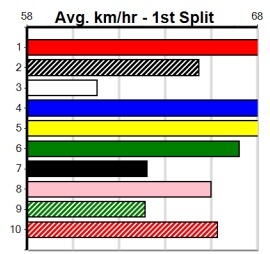

11
1:27PM
(VIC time)

CENTRAL SCAFFOLDS

Distance: 300m, Race Type: Grade 5 T3, Total Prizemoney: $1,530
1st: $1,000, 2nd: $320, 3rd: $160, 4th: $50

LITTLE WHIP (7) can explode once fully balanced in her races and she may prove hard to hold out with an ounce of luck early. WALTZING BLAZE (1) is drawn to race on the speed from the outset and can be prominent throughout.

Watchdog Tips: **7** **1** **2** **4** Bet: **Win 7**

Form Box Wgt Dist Track Date Time BON Margin 1st/2nd (Time) PIR Checked Comment W/R Split 1 S/P Grade

WALTZING BLAZE [5] Drawn to race on the speed throughout, danger. **$6.50**
WRBD Dog Feb-22 Sire: JS FLAMIN ACE Dam: MINI FERNANDO Trainer: Cameron Morris-flynn (Mitchell P)
Owner(s): C Morris-flynn
Winning Distances: < 300m (0) 300 - 399m (5) 400 - 499m (0) 500 - 599m (0) 600 - 699m (0) > 700m (0)
Winning Weights: 31.1(2) 31.3(1) 31.8(1) 34.7(1)
2nd (1) 31.2 300 HVL R12 18-Oct-24 17.23 16.76 1.25L OCCIPITAL (17.15) M/2 . . . SW . . 3.94 $2.00 T3-5
8th (5) 30.8 300 HVL R11 28-Oct-24 17.55 16.85 3.5L LITTLE WHIP (17.32) Q/1 . . . . . 4.00 $16.10 5
6th (8) 30.8 300 HVL R12 01-Nov-24 17.39 16.82 2.25L NO MANNERS (17.24) M/2 . . . . . 3.99 $3.20 T3-5
7th (1) 31.0 350 HVL R7 08-Nov-24 20.38 19.58 6.00L RIVER KING (19.96) S/1 . . . . . 6.68 $12.10 T3-5
1st (2) 31.1 350 HVL R3 22-Nov-24 19.61 19.19 0.05L NOIR SATIN (19.61) Q/1 . . . . . 6.53 $16.60 T3-RW
3rd (2) 31.4 350 HVL R3 29-Nov-24 19.85 19.46 2.00L SAPPHIRE SPEED (19.72) M/1 . . . . . 6.59 $7.20 T3-5
6th (2) 30.8 350 HVL R7 06-Dec-24 20.03 19.36 7.50L BRAEMAR MOLLY (19.52) M/3 . . . . . 6.63 $7.40 T3-5
1st (8) 31.1 300 HVL R7 17-Dec-24 17.19 17.06 3.25L SWOOPING SWAN (17.41) Q/1 . . . . . 3.93 $3.50 5
Last 3 wins NOT included above
1st (1) 34.7 300 HVL R1 24-Jan-24 17.05 16.66 2.00L REMO ADALLI (17.18) S/2 . . . . . 4.01 $11.20 M
1st (2) 31.8 300 HVL R10 14-Jun-24 17.01 16.83 0.50L ZOOM CALL (17.03) M/1 . . . . . 3.95 $8.10 T3-7
1st (5) 31.3 300 HVL R9 27-Sep-24 16.93 16.87 3.00L WHATEVER WILLOW (17.14) M/1 . . . . . 3.88 $2.40 T3-6

Box History table with columns Bx 1st 2nd 3rd 4th 5th 6th 7th 8th and Prize Best Starts Trk/Dts APM