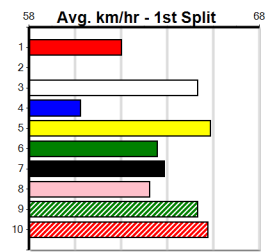

OUTER EAST FOOTBALL NETBALL COMP

4

11:09AM

(VIC time)

Distance: 350m, Race Type: Tier 3 - Grade 7, Total Prizemoney: $1,530
1st: $1,000, 2nd: $320, 3rd: $160, 4th: $50

WARRIOR SAL (5) has been smartly placed in his last 3 starts here in tougher company and he looks hard to beat today. KING LITTERBUG (3) can race on the speed from the outset and he looks set to pour on the pressure throughout.

Watchdog Tips: **5** **3** **7** **6** **Bet:** **Win 5**

1

ZINZAN HOLLY (NSW)[7] **Handy maiden win here last week but harder today.** **$26.00**
RF Bitch Feb-23 Sire: ZINZAN BROOKE Dam: PEBBLES CIAN Trainer: Derek Faulknall (Elphinstone)
Owner(s): D Faulknall
Winning Distances: < 300m (0) 300 - 399m (1) 400 - 499m (0) 500 - 599m (0) 600 - 699m (0) > 700m (0)
Winning Weights: 28.5(1)

Box	1st	2nd	3rd	4th	5th	6th	7th	8th
1								
2								
3							1	1
4					1		1	1
5								
6								1
7	1							1
8		1						1

Prize Best Starts Trk/Dts APM: $1320.00, 20.02(7)-10/1/25, 11-1-1-0, 1-1-0-0, 1320

2

SPIRITED SAL [7] **Can show early speed but placed looks best here.** **$7.00**
DKBD Bitch Dec-22 Sire: ASTON RUPEE Dam: AYIA SOPHIA Trainer: Tony Salpigtidis (Plenty)
Owner(s): M Salvatore
Winning Distances: < 300m (0) 300 - 399m (1) 400 - 499m (0) 500 - 599m (0) 600 - 699m (0) > 700m (0)
Winning Weights: 27.0(1)

Box	1st	2nd	3rd	4th	5th	6th	7th	8th
1	1							
2								
3								
4			1	1				
5								
6					1			
7								
8								

Prize Best Starts Trk/Dts APM: $1335.00, FSTD, 4-1-0-1, 0-0-0-0, 1216

3

KING LITTERBUG [7] **Can race on the speed throughout, major player.** **$3.00**
BK Dog Feb-23 Sire: BEAST UNLEASHED Dam: SUMMER LOVIN' Trainer: David Plumridge (Scoresby)
Owner(s): D Plumridge
Winning Distances: < 300m (0) 300 - 399m (0) 400 - 499m (1) 500 - 599m (0) 600 - 699m (0) > 700m (0)
Winning Weights: 31.5(1)

Box	1st	2nd	3rd	4th	5th	6th	7th	8th
1								
2								
3					1			2
4			3					
5								
6						1	1	1
7					2			
8	1	1				1	1	

Prize Best Starts Trk/Dts APM: $3945.00, 19.74(3)-12/1/25, 15-1-4-0, 1-0-0-0, 2608

4

ETERNAL CAPERS [7] **Likely to be out the back early, needs it easier.** **$15.00**
BK Bitch Dec-20 Sire: MY BRO FABIO Dam: LOVE CAPERS Trainer: Jason Stemmer (Bangholme)
Owner(s): J Stemmer
Winning Distances: < 300m (0) 300 - 399m (1) 400 - 499m (0) 500 - 599m (0) 600 - 699m (0) > 700m (0)
Winning Weights: 28.3(1)

Box	1st	2nd	3rd	4th	5th	6th	7th	8th
1								
2						2		1
3								1
4		1						
5					1	1		
6						3	1	
7			1					
8								1

Prize Best Starts Trk/Dts APM: $1850.00, 20.13(1)-2/2/24, 16-1-1-1, 1-0-0-0, 24

5

WARRIOR SAL [7] **Smart placings in tough races last few, go close.** **$4.40**
WF Dog Jan-22 Sire: OUT OF RANGE Dam: FURIOUS FLOSS Trainer: Margaret Salvatore (Plenty)
Owner(s): M Salvatore
Winning Distances: < 300m (0) 300 - 399m (0) 400 - 499m (1) 500 - 599m (0) 600 - 699m (0) > 700m (0)
Winning Weights: 32.1(1)

Box	1st	2nd	3rd	4th	5th	6th	7th	8th
1								
2		1		1		1		
3	1	1	1		2			1
4			2			1		1
5				1	1			
6					3			
7			1	1			1	1
8			3	2				1

Prize Best Starts Trk/Dts APM: $3410.00, 19.71(4)-3/1/25, 29-1-2-7, 10-0-1-5, 1544