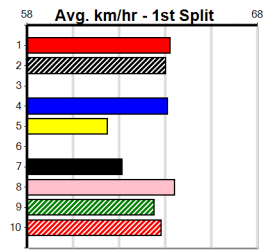

Distance: 300m, Race Type: Tier 3 - Maiden, Total Prizemoney: $1,530
1st: $1,000, 2nd: $320, 3rd: $160, 4th: $50

Watchdog Tips:

Bet:

Form Box Wgt Dist Track Date Time BON Margin 1st/2nd (Time) PIR Checked Comment W/R Split 1 S/P Grade

MT. VIEW RAW [M] RF Bitch Nov-22 Sire: RAW ABILITY Dam: AH SUGAR SUGAR Trainer: Trevor Whitford (Willow Grove)
Owner(s): T Whitford
Winning Distances: < 300m (0) 300 - 399m (0) 400 - 499m (0) 500 - 599m (0) 600 - 699m (0) > 700m (0)
Winning Weights:
5th (7) 25.2 305 MTG R2 08-Sep-24 18.50 17.77 10.00 SAINT CASSIDY (17.80) M/55 . . . . 5.97 $11.00 M
6th (8) 25.0 390 BAL R3 21-Nov-24 23.58 21.93 22.00 SPRINGER'S BOY (22.07) M/55 . . . . 8.74 $43.60 M
5th (5) 25.6 400 WGL R2 05-Dec-24 23.87 22.65 18.00 FLYING MCKEON (22.66) M/22 . . VO . 8.55 $15.00 M
6th (3) 25.5 350 HVL R9 13-Dec-24 20.71 19.52 14.00 BLAME ESMERALDA (19.78) M/2 . . VO . 6.72 $44.90 T3-RW
4th (5) 25.1 300 HVL R1 17-Dec-24 17.68 17.06 2.50L BABY SHAKA (17.53) M/1 . . . . 4.01 $17.70 M
6th (6) 25.4 300 HVL R1 27-Dec-24 17.73 16.90 7.00L MAY BE REAL (17.24) M/6 . . . . 4.14 $73.50 T3-M
7th (1) 25.7 300 HVL R1 10-Jan-25 17.67 16.80 8.00L ZINZAN PLODDER (17.12) M/3 . . SW . 4.09 $37.50 T3-M
3rd (4) 25.4 300 HVL R2 13-Jan-25 17.72 16.95 5.50L SPIRITED SAL (17.34) M/22 . . . . 4.01 $40.20 M
Last 3 wins NOT included above
Prize Best $210.00
Starts 17.67(1)-10/1/25
Trk/Dts 8-0-0-1
APM 4-0-0-1 210

LA BELLA MIKADO [M] BK Bitch Jun-22 Sire: SIDESHOW MARJEN Dam: LADY MIKADO Trainer: Paul Jones (Hoddles Creek)
Owner(s): J AND J (SYN), M Barber, P Jones
Winning Distances: < 300m (0) 300 - 399m (0) 400 - 499m (0) 500 - 599m (0) 600 - 699m (0) > 700m (0)
Winning Weights:
3rd (7) 29.6 525 MEP R1 31-Jul-24 30.90 29.92 7.00L DUPLICITOUS (30.43) M/3223 . . . . 5.25 $20.00 M
4th (5) 30.6 400 GEL R2 31-Aug-24 23.21 22.30 12.00 PAW UTILITY (22.42) M/75 . . . . 8.94 $10.90 M
6th (4) 30.7 525 MEP R3 18-Sep-24 32.88 29.87 39.00 SAINT NIFTY (30.20) M/2666 . . V5 . 5.22 $8.40 M
8th (4) 30.4 515 SAP R1 30-Sep-24 30.67 29.15 17.00 PAW PHELPS (29.53) M/5666 . . . . 5.26 $82.00 M
8th (6) 30.6 300 HVL R2 06-Oct-24 17.58 16.60 9.00L LITTLE TRUCK (16.96) M/1 . . . . 3.96 $19.90 M
2nd (5) 31.7 350 HVL R2 20-Nov-24 19.82 19.40 6.50L DR. REESE (19.40) M/3 . . . . 6.71 $5.90 M
6th (1) 32.2 450 SHP R1 25-Nov-24 26.54 24.93 9.50L BLACK CABANG (25.88) S/887 . . . . 7.12 $4.70 M
8th (7) 32.4 515 SAP R1 09-Dec-24 30.97 29.54 11.00 THIRD TIME CHARM (30.26) M/3678 . . . . 5.19 $107.60 M
Last 3 wins NOT included above
Prize Best $690.00
Starts 17.58(6)-6/10/24
Trk/Dts 8-0-1-1
APM 1-0-0-0 404