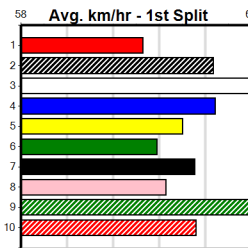

Distance: 350m, Race Type: Grade 5 T3, Total Prizemoney: $1,530
1st: $1,000, 2nd: $320, 3rd: $160, 4th: $50

8
12:25PM

(VIC time)

SEARCH HISTORY (2) was a dominant last start winner here and he could prove hard to hold out again today. BRAEMAR MOLLY (4) has impressed in her 3 starts here in recent times and she could challenge with any luck early.

Watchdog Tips: **2** **4** **8** **3** **Bet:** Win 2

Form Box	Wgt	Dist	Track	Date	Time	BON	Margin	1st/2nd (Time)	PIR	Checked	Comment	W/R	Split 1	S/P	Grade	
1	HE MAN [5] BK Dog May-21 Sire: HOOKSY Dam: LEAVE ME OUT Owner(s): D Jarvis Winning Distances: < 300m (0) 300 - 399m (10) 400 - 499m (0) 500 - 599m (0) 600 - 699m (0) > 700m (0) Winning Weights: 34.8(1) 35.0(1) 35.2(1) 35.3(1) 35.7(1) 35.8(2) 35.9(1) 36.1(2)															
Can be a bit too slow early, needs some luck. $12.00 Trainer: Donald Jarvis (Sydenham)																
Box History																
Bx	1st	2nd	3rd	4th	5th	6th	7th	8th								
1	2	2	4	1	2											
2	1	2	3	2	1	1										
3			2	1	2			1								
4	2	3	2	2	2	1	1	1	1							
5	1	2	2	2												
6			1	1	1	1	2									
7	2	1	1	2	2	2										
8	3	2	1	3	2	1										
Prize Best Starts Trk/Dts APM $17030.00 19.55(4)-15/12/23 78-10-9-14 39-4-7-9 2679																

Form Box	Wgt	Dist	Track	Date	Time	BON	Margin	1st/2nd (Time)	PIR	Checked	Comment	W/R	Split 1	S/P	Grade	
2	SEARCH HISTORY [5] BK Dog Nov-21 Sire: ZIPPING GARTH Dam: BUNNING SNAG Owner(s): V Johnson Winning Distances: < 300m (0) 300 - 399m (1) 400 - 499m (6) 500 - 599m (0) 600 - 699m (0) > 700m (0) Winning Weights: 36.0(3) 36.2(1) 36.8(1) 37.0(1) 37.4(1)															
Dominant last start win here, can go close again. $3.60 Trainer: Steve Kaltzis (Shady Creek)																
Box History																
Bx	1st	2nd	3rd	4th	5th	6th	7th	8th								
1	2			1	1		1									
2			2				1									
3	1															
4					1											
5		1	1	1	1			2	2							
6	2			2												
7						1										
8	2					1										
Prize Best Starts Trk/Dts APM $15759.00 19.58(8)-13/1/25 27-7-1-3 1-1-0-0 3036																

Form Box	Wgt	Dist	Track	Date	Time	BON	Margin	1st/2nd (Time)	PIR	Checked	Comment	W/R	Split 1	S/P	Grade	
3	BEAR LEE BANDIT [5] BK Dog Feb-20 Sire: BLACK BEAR LEE Dam: INMATE Owner(s): A Powell Winning Distances: < 300m (0) 300 - 399m (16) 400 - 499m (3) 500 - 599m (0) 600 - 699m (0) > 700m (0) Winning Weights: 34.4(1) 34.5(1) 34.6(1) 34.9(1) 35.0(3) 35.3(1) 35.5(3) 35.6(3) 35.7(2) 35.8(1) 36.0(1) 36.1(1)															
*** SCRATCHED *** $5.50 Trainer: Darren Ryan (Boronia)																
Box History																
Bx	1st	2nd	3rd	4th	5th	6th	7th	8th								
1	4	6	3	2			1		1							
2	4		2	3	1											
3	3	2	3	3	2											
4	3	3	1	3	3	4	1	1								
5	3	1	3		3	2										
6	1	3	1	1	5	1	2									
7	1	2	4	1	2	4	1									
8	3	2	3	1	6	1										
Prize Best Starts Trk/Dts APM $59261.25 19.00(8)-11/12/22 119-19-20-19 82-14-13-12 4571																

Form Box	Wgt	Dist	Track	Date	Time	BON	Margin	1st/2nd (Time)	PIR	Checked	Comment	W/R	Split 1	S/P	Grade	
4	BRAEMAR MOLLY [5] WF Bitch Sep-21 Sire: AUSSIE INFRARED Dam: BRAEMAR KEELIE Owner(s): Y Cassidy Winning Distances: < 300m (0) 300 - 399m (3) 400 - 499m (1) 500 - 599m (0) 600 - 699m (0) > 700m (0) Winning Weights: 29.2(1) 29.6(1) 29.9(1) 30.0(1)															
Good early, impressed in her 3 starts here, danger $4.20 Trainer: Yvonne Cassidy (Valencia Creek)																
Box History																
Bx	1st	2nd	3rd	4th	5th	6th	7th	8th								
1								1								
2	2	2	1	1	1											
3		1	1	1	1											
4			1	1	1		2									
5	1	1							1							
6		1			1											
7									1							
8	1				1											
Prize Best Starts Trk/Dts APM $7485.00 19.52(8)-6/12/24 27-4-5-3 3-1-1-0 2519