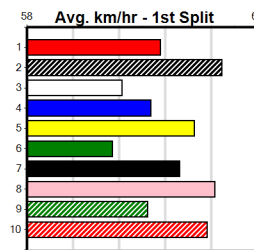

SPORTSBET BS RESPONSIBLY

Distance: 300m, Race Type: Grade 5 T3, Total Prizemoney: $1,530
1st: $1,000, 2nd: $320, 3rd: $160, 4th: $50

Watchdog Tips:

Bet:

Form Box Wgt Dist Track Date Time BON Margin 1st/2nd (Time) PIR Checked Comment W/R Split 1 S/P Grade

HARTLAND PRINCE [5]
BK Dog Mar-22 Sire: ASTON DUKE Dam: TREY SMIDGE
Owner(s): B Evans
Trainer: Jye Formosa (Heathcote)
Winning Distances: < 300m (0) 300 - 399m (5) 400 - 499m (2) 500 - 599m (0) 600 - 699m (0) > 700m (0)
Winning Weights: 29.8(1) 30.1(1) 30.3(1) 30.5(1) 30.9(2) 31.6(1)
Box History table and Prize Best Starts table included.

SLIGHTLY SISSY [5]
RF Bitch Sep-20 Sire: MOREIRA Dam: SHE'S PERFECT
Owner(s): W Cunningham
Trainer: Wendy Cunningham (Devon Mea)
Winning Distances: < 300m (0) 300 - 399m (3) 400 - 499m (0) 500 - 599m (0) 600 - 699m (0) > 700m (0)
Winning Weights: 27.6(1) 28.0(2)
Box History table and Prize Best Starts table included.

CRACKERJACK MAXY [5] BIK
BEF Dog Feb-21 Sire: FERNANDO BALE Dam: MAXIMUM KACK
Owner(s): V Xuereb
Trainer: Jason Formosa (Heathcote)
Winning Distances: < 300m (0) 300 - 399m (7) 400 - 499m (2) 500 - 599m (0) 600 - 699m (0) > 700m (0)
Winning Weights: 30.3(1) 30.5(1) 30.9(1) 31.4(1) 32.2(2) 32.9(1) 33.0(1) 33.2(1)
Box History table and Prize Best Starts table included.

TALI MARVEL [5]
WBK Dog May-21 Sire: SE TALI SUNDANCE Dam: MAGGIE MARVEL
Owner(s): B Morse
Trainer: Barrie Morse (Endeavour Hills)
Winning Distances: < 300m (2) 300 - 399m (1) 400 - 499m (0) 500 - 599m (0) 600 - 699m (0) > 700m (0)
Winning Weights: 34.3(1) 34.5(1) 34.7(1)
Box History table and Prize Best Starts table included.

REDGM FLYER [5]
BK Dog Dec-19 Sire: ASTON KIMETTO Dam: JULY ALLEN
Owner(s): C Mcmillan
Trainer: Constance Mcmillan (Drouin)
Winning Distances: < 300m (0) 300 - 399m (8) 400 - 499m (6) 500 - 599m (0) 600 - 699m (0) > 700m (0)
Winning Weights: 29.7(1) 30.0(1) 30.5(1) 30.6(1) 30.7(1) 31.3(1) 31.4(1) 31.5(1) 31.6(1) 31.7(1) 31.9(2) 32.0(1) 32.1(1)
Box History table and Prize Best Starts table included.