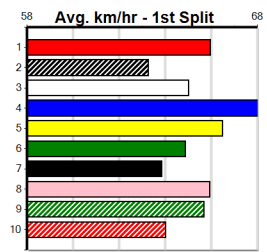

MR HUMMER LIMOS (2-3 WINS)

Distance: 350m, Race Type: Tier 3 - Restricted Win, Total Prizemoney: $1,530
1st: $1,000, 2nd: $320, 3rd: $160, 4th: $50

POINT THE FINGER (4) can set the tempo soon after box rise in this and she may prove hard to reel in if she can do so. GOLD VENOM (5) can get the cart in the early stages and he could make his presence felt in the run to the line.

Watchdog Tips: 4 5 3 7 Bet: Win 4

LUNA BEAUTY [5] Gun draw, much better than her last couple, place. $8.00
Owner(s): J Porter
Winning Distances: < 300m (0) 300 - 399m (1) 400 - 499m (2) 500 - 599m (0) 600 - 699m (0) > 700m (0)
Box History table and Prize Best Starts Trk/Dts APM

RING A HOUDINI [6] May get a bit too far back early, needs some luck. $21.00
Owner(s): A Frey
Winning Distances: < 300m (0) 300 - 399m (2) 400 - 499m (0) 500 - 599m (0) 600 - 699m (0) > 700m (0)
Box History table and Prize Best Starts Trk/Dts APM

BULL INDEED [5] Met some speedy types since top win 4 back, chance $10.00
Owner(s): M Ebeyer
Winning Distances: < 300m (0) 300 - 399m (3) 400 - 499m (0) 500 - 599m (0) 600 - 699m (0) > 700m (0)
Box History table and Prize Best Starts Trk/Dts APM

POINT THE FINGER [6] Can set the tempo soon after box rise, one to beat $6.50
Owner(s): J Guy
Winning Distances: < 300m (0) 300 - 399m (2) 400 - 499m (0) 500 - 599m (0) 600 - 699m (0) > 700m (0)
Box History table and Prize Best Starts Trk/Dts APM

GOLD VENOM [6] Can get the cart across early here, major player. $4.20
Owner(s): R Marriner
Winning Distances: < 300m (0) 300 - 399m (1) 400 - 499m (0) 500 - 599m (1) 600 - 699m (0) > 700m (0)
Box History table and Prize Best Starts Trk/Dts APM