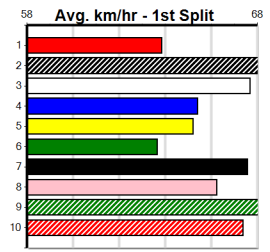

JVDM GREEN LIGHT ON PODCAST

Distance: 350m, Race Type: Grade 5 T3, Total Prizemoney: $1,530
1st: $1,000, 2nd: $320, 3rd: $160, 4th: $50

Watchdog Tips:

Bet:

Form Box Wgt Dist Track Date Time BON Margin 1st/2nd (Time) PIR Checked Comment W/R Split 1 S/P Grade

ROWDY'S BEAST [5]
BK Bitch Jun-22 Sire: BEAST UNLEASHED Dam: RUBY GIRL
Owner(s): M Kennedy
Trainer: David Plumridge (Scoresby)
Winning Distances: < 300m (0) 300 - 399m (2) 400 - 499m (1) 500 - 599m (0) 600 - 699m (0) > 700m (0)
Winning Weights: 26.8(2) 27.2(1)
3rd (4) 26.9 460 WGL R5 12-Nov-24 26.39 25.65 2.00L DAINTREE ASTER (26.25) M/433 . . . . 6.77 $4.10 RW
5th (1) 27.0 515 SAP R7 18-Nov-24 30.24 29.43 8.50L PAW TIKI (29.65) M/5544 . . . . 5.24 $10.60 5
2nd (5) 27.2 460 WGL R10 29-Nov-24 26.07 25.62 6.00L REALITY BEST (25.68) M/522 . . . . 6.69 $9.20 RW
5th (3) 27.0 460 WGL R6 03-Dec-24 26.60 25.95 4.25L PAW LAUREN (26.32) M/444 . . . . 6.76 $11.40 5
6th (7) 26.7 300 HVL R12 22-Dec-24 16.93 16.54 4.50L PAW YONDER (16.62) M/4 . . . . 3.93 $5.50 5
4th (7) 26.0 425 BEN R8 27-Dec-24 24.55 23.73 9.00L PAW LAUREN (23.94) M/765 . . . . 6.77 $28.40 5
3rd (8) 26.1 400 WGL R11 31-Dec-24 23.02 22.38 9.00L MR. KIA ORA (22.41) M/42 . . . . 8.69 $14.40 5H
2nd (7) 26.4 460 WGL R7 07-Jan-25 26.40 25.65 0.75L SODA DUKE (26.36) Q/333 . . SW . 6.71 $11.70 5
Last 3 wins NOT included above
1st (8) 27.2 300 HVL R1 09-Aug-24 17.03 16.90 0.05L MINA WINGS (17.03) M/2 . . . . 4.00 $2.50 T3-M
1st (3) 26.8 350 HVL R9 01-Nov-24 19.69 19.69 4.75L METAL BENDER (20.00) Q/1 . . SW . 6.59 $1.40 T3-7
1st (7) 26.8 425 BEN R5 06-Nov-24 23.88 23.88 4.50L GRANNIE MAY (24.19) Q/111 . . . . 6.54 $5.00 6G

Box History
Bx 1st 2nd 3rd 4th 5th 6th 7th 8th
1 1 1 1 1 1 1 1
2 1 1 1 1 1 1 1
3 1 1 1 1 1 1 1
4 1 1 1 1 1 1 1
5 1 1 1 1 1 1 1
6 1 1 1 1 1 1 1
7 1 1 1 1 1 1 1
8 1 1 1 1 1 1 1
Prize Best $6515.00
Starts 19.69(3)-11/11/24
Trk/Dts 20-3-5-2
APM 2-1-0-0 3950