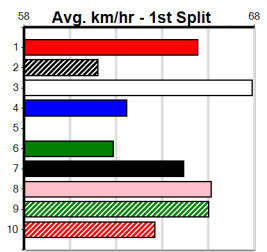

Distance: 300m, Race Type: Tier 3 - Grade 7, Total Prizemoney: $1,530
1st: $1,000, 2nd: $320, 3rd: $160, 4th: $50

Watchdog Tips: [ ] [ ] [ ] [ ] Bet: [ ]

Form Box	Wgt	Dist	Track	Date	Time	BON	Margin	1st/2nd (Time)	PIR	Checked	Comment	WR	Split 1	S/P	Grade

1

FRENZY ATTACK [7]

BK Bitch Dec-22 Sire: AUSSIE INFRARED Dam: IT'S A FRENZY Trainer: Garry Johnson (Chum Creek)

Owner(s): G Sproed
Winning Distances: < 300m (0) 300 - 399m (0) 400 - 499m (1) 500 - 599m (0) 600 - 699m (0) > 700m (0)
Winning Weights: 27.0(1)

Box	1st	2nd	3rd	4th	5th	6th	7th	8th
1								
2	1							
3								
4								
5								
6								
7								
8								

Prize Best $1990.00
Starts 17.42(4)-10/11/24
Trk/Dts 8-1-0-1
APM 1-0-0-0
1214

2

ZINZAN PLODDER (NSW)[7]

BK Dog Feb-23 Sire: ZINZAN BROOKE Dam: PEBBLES CIAN Trainer: Derek Faulknall (Elphinstone)

Owner(s): D Faulknall
Winning Distances: < 300m (0) 300 - 399m (1) 400 - 499m (0) 500 - 599m (0) 600 - 699m (0) > 700m (0)
Winning Weights: 31.9(1)

Box	1st	2nd	3rd	4th	5th	6th	7th	8th
1								
2								
3								
4								
5								
6								
7	1							
8								

Prize Best $1000.00
Starts 17.12(7)-10/1/25
Trk/Dts 4-1-0-0
APM 1-1-0-0
1000

3

LAVISH SHOWGIRL (NSW)[7]

WBK Bitch Oct-21 Sire: ORSON ALLEN Dam: VICTORIA'S KARA Trainer: Kenneth Kubik (Seymour)

Owner(s): K Kubik
Winning Distances: < 300m (0) 300 - 399m (1) 400 - 499m (0) 500 - 599m (0) 600 - 699m (0) > 700m (0)
Winning Weights: 28.2(1)

Box	1st	2nd	3rd	4th	5th	6th	7th	8th
1								
2								
3								
4								
5								
6	1	1						
7								
8								

Prize Best $1660.00
Starts 17.17(8)-5/1/24
Trk/Dts 33-1-1-1
APM 5-0-0-0
91

4

LIL MISS MERANDA [7]

BK Bitch May-21 Sire: HARD STYLE RICO Dam: GRACE INTENTION Trainer: Barrie Morse (Endeavour Hills)

Owner(s): BRIDWOOD (SYN), B Morse, R Hall
Winning Distances: < 300m (1) 300 - 399m (0) 400 - 499m (0) 500 - 599m (0) 600 - 699m (0) > 700m (0)
Winning Weights: 28.3(1)

Box	1st	2nd	3rd	4th	5th	6th	7th	8th
1								
2								
3								
4								
5								
6								
7	1							
8								

Prize Best $9975.00
Starts 17.10(8)-5/1/25
Trk/Dts 59-1-6-9
APM 6-0-0-1
1019

5

MT. VIEW AMOUR [7]

F Bitch May-22 Sire: BERNARDO Dam: MT. VIEW AUDREY Trainer: Trevor Whitford (Willow Grove)

Owner(s): T Whitford
Winning Distances: < 300m (0) 300 - 399m (1) 400 - 499m (0) 500 - 599m (0) 600 - 699m (0) > 700m (0)
Winning Weights: 29.9(1)

Box	1st	2nd	3rd	4th	5th	6th	7th	8th
1								
2								
3								
4								
5								
6		1						
7								
8	1							

Prize Best $1320.00
Starts 17.17(6)-10/1/25
Trk/Dts 4-1-1-0
APM 4-1-1-0
1320