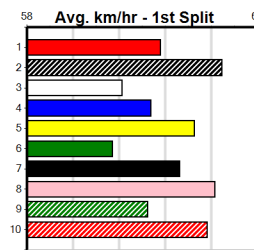

SPORTSBET BS RESPONSIBLY

Distance: 300m, Race Type: Grade 5 T3, Total Prizemoney: $1,530
1st: $1,000, 2nd: $320, 3rd: $160, 4th: $50

BRAEMAR CORA (8) can race on the speed from the outset in this and she may prove to be a bit too strong in the run to the judge. SLIGHTLY SISSY (2) impressed in her explosive last start win and she could challenge again here.

Watchdog Tips: 8 2 1 5 Bet: Win 8

Form Box Wgt Dist Track Date Time BON Margin 1st/2nd (Time) PIR Checked Comment W/R Split 1 S/P Grade

HARTLAND PRINCE [5] Gun draw, smart last start placing, can threaten. $6.50
Owner(s): B Evans
Sire: ASTON DUKE Dam: TREY SMIDGE
Trainer: Jye Formosa (Heathcote)
Box History table and Prize Best Starts table included.

SLIGHTLY SISSY [5] Explosive last start winner here, major player. $3.60
Owner(s): W Cunningham
Sire: MOREIRA Dam: SHE'S PERFECT
Trainer: Wendy Cunningham (Devon Mea)
Box History table and Prize Best Starts table included.

CRACKERJACK MAXY [5] Bik Met some speedy ones of late, can improve here. $12.00
Owner(s): V Xuereb
Sire: FERNANDO BALE Dam: MAXIMUM KACK
Trainer: Jason Formosa (Heathcote)
Box History table and Prize Best Starts table included.

TALI MARVEL [5] Handy last start placing here, place hopes again. $10.00
Owner(s): B Morse
Sire: SE TALI SUNDANCE Dam: MAGGIE MARVEL
Trainer: Barrie Morse (Endeavour Hills)
Box History table and Prize Best Starts table included.

REDGUM FLYER [5] Has the speed to overcome tricky draw, chance. $5.50
Owner(s): C Mcmillan
Sire: ASTON KIMETTO Dam: JULY ALLEN
Trainer: Constance Mcmillan (Drouin)
Box History table and Prize Best Starts table included.

1

2

3

4

5