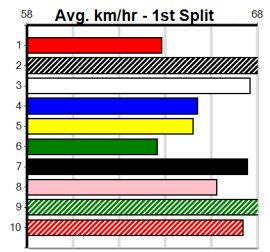

JVDM GREEN LIGHT ON PODCAST

Distance: 350m, Race Type: Grade 5 T3, Total Prizemoney: $1,530
1st: $1,000, 2nd: $320, 3rd: $160, 4th: $50

MINH GEORGY (5) is much better than his last 2 starts and he may only need to step on even terms to salute in this. CRYPTO PRINCE (8) has shown top early speed in wins in his last 3 starts and he can be prominent throughout again here.

Watchdog Tips: 5 8 3 2 Bet: Win 5

Rowdy's Beast [5] Handy placings in her last 2 starts, place hopes. $12.00
Owner(s): M Kennedy
Winning Distances: < 300m (0) 300 - 399m (2) 400 - 499m (1) 500 - 599m (0) 600 - 699m (0) > 700m (0)
Box History table

Hard Press [5] Does her best racing here, threat if steps cleanly $5.50
Owner(s): D Bourke
Winning Distances: < 300m (0) 300 - 399m (6) 400 - 499m (1) 500 - 599m (3) 600 - 699m (0) > 700m (0)
Box History table

Zippi Mustang [5] Can race on the speed throughout, big chance. $8.00
Owner(s): L Condon
Winning Distances: < 300m (0) 300 - 399m (8) 400 - 499m (1) 500 - 599m (0) 600 - 699m (0) > 700m (0)
Box History table

Son of Ghost [5] Drawn to find some trouble here, needs it easier. $10.00
Owner(s): L Cardillo
Winning Distances: < 300m (0) 300 - 399m (0) 400 - 499m (2) 500 - 599m (3) 600 - 699m (0) > 700m (0)
Box History table

Minh Georgy (NSW)[5] Better than last 2, can explode mid race, go close $3.60
Owner(s): H Deavin
Winning Distances: < 300m (0) 300 - 399m (6) 400 - 499m (1) 500 - 599m (0) 600 - 699m (0) > 700m (0)
Box History table