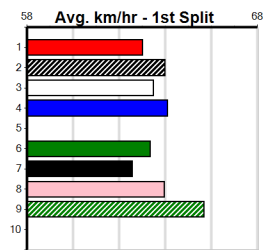

GORSKI ENGINEERING

Distance: 300m, Race Type: Tier 3 - Grade 6, Total Prizemoney: $1,530
1st: $1,000, 2nd: $320, 3rd: $160, 4th: $50

ZINZAN CHARLIE (8) was an explosive winner from this box 4 starts back and he may prove hard to hold out again in this. ASTON FLURRY (1) was smartly placed here 2 back and is drawn to get all of the favours here.

Watchdog Tips: [8] [1] [2] [3] Bet: Win 8

Form Box Wgt Dist Track Date Time BON Margin 1st/2nd (Time) PIR Checked Comment W/R Split 1 S/P Grade

ASTON FLURRY [6] Smart placing here 2 starts back, major player. $6.00
BE Bitch Aug-22 Sire: ASTON RUPEE Dam: ASTON ZEPHYR
Owner(s): R Borda
Winning Distances: < 300m (0) 300 - 399m (1) 400 - 499m (1) 500 - 599m (0) 600 - 699m (0) > 700m (0)
Winning Weights: 30.4(1) 31.8(1)
6th (1) 30.6 425 BEN R2 11-Sep-24 25.10 24.14 7.50L GRANNIE MAY (24.59) M/356 . . . SW . . . 6.74 $3.70 T3-7
5th (6) 31.1 425 BEN R3 18-Sep-24 24.69 24.12 4.75L MORE BEER PLEASE (24.37) M/355 . . . . . 6.73 $10.90 T3-7
7th (5) 32.2 300 HVL R9 27-Nov-24 17.56 16.81 9.50L SLIGHTLY SISSY (16.91) M/1 . . . . . 4.03 $6.50 X67
1st (1) 31.8 300 HVL R3 02-Dec-24 16.90 16.80 3.5L BIT OF ROMANCE (17.13) M/2 . . . . . 3.97 $8.10 7
7th (7) 31.9 300 HVL R11 12-Dec-24 17.22 16.63 8.50L SAXON KELTON (16.63) M/3 . . . . . 3.95 $17.80 6G
6th (8) 32.0 300 HVL R11 17-Dec-24 17.38 17.06 4.50L BLONDE MUSTANG (17.06) Q/2 . . . . . 4.05 $3.20 6G
3rd (1) 31.8 300 HVL R6 20-Dec-24 16.97 16.81 2.50L KEVIN GO EASY (18.01) Q/2 . . . . . 4.00 $4.60 T3-RW
6th (3) 31.9 390 SHP R10 02-Jan-25 22.88 22.20 9.50L PAW KATTIA (22.24) M/44 . . . . . 8.69 $5.40 T3-6
Last 3 wins NOT included above
1st (2) 30.4 400 GEL R1 23-Jul-24 22.75 22.44 3.5L HAVANA ROSE (22.98) Q/11 . . . . . 8.46 $2.10 M

Box History
Bx 1st 2nd 3rd 4th 5th 6th 7th 8th
1 1 1 1 1 1 1 1
2 1 1 1 1 1 1 1
3 3 1 1 2 1 1 1
4 1 1 1 1 1 1 1
5 1 1 1 1 1 1 1
6 1 1 1 1 1 1 1
7 1 1 1 1 1 1 1
8 1 1 1 1 1 1 1
Prize Best $2560.00
Starts 16.90(1)-2/12/24
Trk/Dts 19-2-0-2
APM 5-1-0-1 1510

BLACK FRIDAY [6] Showed speed in handy win here last start, chance. $3.60
BK Dog Aug-22 Sire: ASTON RUPEE Dam: LADY CAPULET
Owner(s): P Derubeis
Winning Distances: < 300m (0) 300 - 399m (2) 400 - 499m (0) 500 - 599m (0) 600 - 699m (0) > 700m (0)
Winning Weights: 31.0(1) 31.7(1)
7th (8) 30.4 300 HVL R3 24-Nov-24 17.31 16.67 9.50L EXTREME BEAST (16.67) M/2 . . . . . 3.98 $26.80 X67
5th (1) 30.6 300 HVL R10 29-Nov-24 17.81 16.75 2.00L DOWN SOUTH QUEEN S/3 . . . . . 4.47 $5.10 T3-RW
6th (8) 30.3 400 WGL R4 05-Dec-24 23.27 22.65 8.50L I'M A TREASURE (22.71) S/75 . . . . . 8.72 $10.50 7
5th (1) 30.7 300 HVL R10 12-Dec-24 17.19 16.63 3.00L ZINZAN CHARLIE (16.99) M/5 . . . . . 4.03 $20.70 7
3rd (1) 31.0 300 HVL R2 17-Dec-24 17.36 17.06 2.50L RAPHAEL ZEAL (17.19) M/3 . . . . . 4.03 $3.20 7
3rd (1) 31.4 300 HVL R10 27-Dec-24 17.14 16.90 3.00L OCTOBER RAIN (16.93) S/4 . . . . . 3.99 $5.40 T3-7
4th (1) 31.7 300 HVL R3 10-Jan-25 17.17 16.80 0.50L MAY BE REAL (17.14) S/5 . . . . . 4.02 $4.00 T3-7
1st (8) 31.7 300 HVL R9 13-Jan-25 17.16 16.95 6.00L MAJOR BASIL (17.55) Q/1 . . . . . 3.98 $2.00 7
Last 3 wins NOT included above
1st (8) 31.0 342 APK R1 31-Aug-24 20.16 19.63 3.75L BONMATI (20.42) 0 SAMP . . . . . 4.71 $1.90 MF

Box History
Bx 1st 2nd 3rd 4th 5th 6th 7th 8th
1 1 3 1 2 1 1 1
2 1 1 1 1 1 1 1
3 1 1 1 1 1 1 1
4 1 1 1 1 1 1 1
5 1 1 1 1 1 1 1
6 1 1 1 1 1 1 1
7 1 1 1 1 1 1 1
8 2 1 1 1 1 1 1
Prize Best $2200.00
Starts 17.14(1)-27/12/24
Trk/Dts 14-2-0-3
APM 8-1-0-2 1702