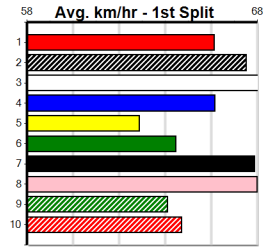

PITSTOP MOWER REPAIRS

Distance: 350m, Race Type: Grade 5 T3, Total Prizemoney: $1,530
1st: $1,000, 2nd: $320, 3rd: $160, 4th: $50

CLARA STELLA (1) recorded a solid all the way win here 2 starts back and she may only need an ounce of luck early to salute again. SIDEWINDER (2) has shown good speed in her recent placings and she could be the danger here.

Watchdog Tips: 1 2 3 8 **Bet:** Box Quinella 1,2,3 ($10 for 333.33%)

1	CLARA STELLA [5]	Solid all the way win here 2 back, can go close.					$2.80												
	BK Bitch Feb-21	Sire: ZAMBORA BROCKIE		Dam: ZINNIA		Trainer: Cameron Knott (Mount Camel)													
	Owner(s): C Knott																		
	Winning Distances: < 300m (0) 300 - 399m (9) 400 - 499m (1) 500 - 599m (0) 600 - 699m (0) > 700m (0)																		
	Winning Weights: 24.0(1) 24.4(1) 24.5(1) 24.6(2) 24.7(2) 25.1(2) 25.4(1)																		
	7th (8)	24.9	390	BAL	R13	18-Nov-24	23.22	22.32	13.00	BLOCK A BABE (22.35)	M/47						8.59	$16.40	T3-5
	7th (8)	24.5	350	HVL	R4	29-Nov-24	19.91	19.46	7.00	JAZZ HANDS (19.46)	Q/5						6.62	$20.00	T3-5
	6th (3)	24.6	400	GEL	R8	03-Dec-24	23.36	22.66	7.00	THAT'S A BOODIE (22.89)	M/55						8.81	$34.00	T3-5
	3rd (6)	24.8	350	HVL	R7	13-Dec-24	20.08	19.52	2.25	FEROCIOUS SANDY (19.92)	Q/5						6.82	$15.10	T3-5
	4th (6)	24.9	350	HVL	R11	20-Dec-24	19.68	19.36	1.75	IRISH BREW (19.57)	M/2	SW					6.56	$10.60	T3-5
3rd (7)	25.2	390	BAL	R13	30-Dec-24	22.61	22.30	1.00	CHERRY RED (22.54)	M/33						8.70	$4.50	T3-5	
1st (2)	25.1	350	HVL	R7	03-Jan-25	19.56	19.51	1.25	SHE'S VERSACE (19.63)	Q/1						6.57	$5.20	T3-5	
2nd (4)	25.0	350	HVL	R10	10-Jan-25	19.63	19.60	0.50	CRYPTO PRINCE (19.60)	M/3						6.64	$2.70	T3-5	
Last 3 wins NOT included above																			
1st (1)	24.4	350	HVL	R7	10-May-24	19.91	19.66	1.25	GOLDEN COAST (20.00)	S/1						6.65	$6.20	T3-5	
1st (8)	24.6	390	SHF	R11	20-Jun-24	22.47	22.20	2.00	SINGLE FLICKER (22.59)	Q/11						8.40	$3.60	5	
1st (5)	24.7	390	SHF	R12	27-Jun-24	22.92	22.29	1.25	MANILA ARTISAN (22.99)	M/43						8.77	$3.70	5	

Box History

Bx	1st	2nd	3rd	4th	5th	6th	7th	8th
1	1	3	2	1				
2	3		1					1
3					1	1	3	1
4	2	2						1
5	1	1				1	1	3
6	1	1		3	1	2	1	
7	1	1	1	1				3
8	1	3	2	1	1			3

Prize Best Starts Trk/Dts APM

$15265.00
19.52(7)-23/6/23
58-10-10-7
14-5-1-2
2989