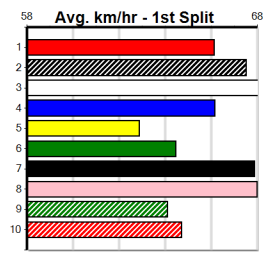

Healesville
7
12:03PM
(VIC time)

PITSTOP MOWER REPAIRS

Distance: 350m, Race Type: Grade 5 T3, Total Prizemoney: $1,530
1st: $1,000, 2nd: $320, 3rd: $160, 4th: $50

Watchdog Tips: ☐ ☐ ☐ ☐ Bet: ☐

Form Box Wgt Dist Track Date Time BONA Margin 1st/2nd (Time) PIR Checked Comment W/R Split 1 S/P Grade

1

CLARA STELLA [5]
BK Bitch Feb-21 Sire: ZAMBORA BROCKIE Dam: ZINNIA
Owner(s): C Knott
Winning Distances: < 300m (0) 300 - 399m (9) 400 - 499m (1) 500 - 599m (0) 600 - 699m (0) > 700m (0)
Winning Weights: 24.0(1) 24.4(1) 24.5(1) 24.6(2) 24.7(2) 25.1(2) 25.4(1)
7th (8) 24.9 390 BAL R13 18-Nov-24 23.22 22.32 13.00 BLOCK A BABE (22.35) M/47 . . . . 8.59 $16.40 T3-5
7th (8) 24.5 350 HVL R4 29-Nov-24 19.91 19.46 7.00L JAZZ HANDS (19.46) Q/5 . . . . 6.62 $20.00 T3-5
6th (3) 24.6 400 GEL R8 03-Dec-24 23.36 22.66 7.00L THAT'S A BOODIE (22.89) M/55 . . . . 8.81 $34.00 T3-5
3rd (6) 24.8 350 HVL R7 13-Dec-24 20.08 19.52 2.25L FEROCIOUS SANDY (19.92) Q/5 . . . . 6.82 $15.10 T3-5
4th (6) 24.9 350 HVL R11 20-Dec-24 19.68 19.36 1.75L IRISH BREW (19.57) M/2 . . . . SW . 6.56 $10.60 T3-5
3rd (7) 25.2 390 BAL R13 30-Dec-24 22.61 22.30 1.00L CHERRY RED (22.54) M/33 . . . . . 8.70 $4.50 T3-5
1st (2) 25.1 350 HVL R7 03-Jan-25 19.56 19.51 1.25L SHE'S VERSACE (19.63) Q/1 . . . . . 6.57 $5.20 T3-5
2nd (4) 25.0 350 HVL R10 10-Jan-25 19.63 19.60 0.50L CRYPTO PRINCE (19.60) M/3 . . . . . 6.64 $2.70 T3-5

Last 3 wins NOT included above

1st (1) 24.4 350 HVL R7 10-May-24 19.91 19.66 1.25L GOLDEN COAST (20.00) S/1 . . . . . 6.65 $6.20 T3-5
1st (8) 24.6 390 SHP R11 20-Jun-24 22.47 22.20 2.00L SINGLE FLICKER (22.59) Q/11 . . . . . 8.40 $3.60 5
1st (5) 24.7 390 SHP R12 27-Jun-24 22.92 22.29 1.25L MANILA ARTISAN (22.99) M/43 . . . . . 8.77 $3.70 5

Box History

Bx	1st	2nd	3rd	4th	5th	6th	7th	8th
1	1	3	2	1				
2	3		1				1	
3				1	1	3	1	1
4	2	2				1		
5	1	1			1	1		3
6	1		1	3	1	2	1	
7	1	1	1	1				3
8	1	3	2	1				3

Prize Best Starts Trk/Dts APM $15265.00 19.52(7)-23/6/23 58-10-10-7 14-5-1-2 2989

2