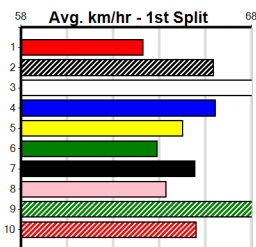

MONTROSE IGA LIQUOR

8

Distance: 350m, Race Type: Grade 5 T3, Total Prizemoney: $1,530
1st: $1,000, 2nd: $320, 3rd: $160, 4th: $50

12:19PM

(VIC time)

Watchdog Tips: [ ] [ ] [ ] [ ] Bet: [ ] [ ] [ ] [ ] [ ] [ ]

HE MAN [5]
BK Dog May-21 Sire: HOOKSY Dam: LEAVE ME OUT
Owner(s): D Jarvis
Trainer: Donald Jarvis (Sydenham)
Winning Distances: < 300m (0) 300 - 399m (10) 400 - 499m (0) 500 - 599m (0) 600 - 699m (0) > 700m (0)
Winning Weights: 34.8(1) 35.0(1) 35.2(1) 35.3(1) 35.7(1) 35.8(2) 35.9(1) 36.1(2)

SEARCH HISTORY [5]
BK Dog Nov-21 Sire: ZIPPING GARTH Dam: BUNNING SNAG
Owner(s): V Johnson
Trainer: Steve Kaltzis (Shady Creek)
Winning Distances: < 300m (0) 300 - 399m (1) 400 - 499m (6) 500 - 599m (0) 600 - 699m (0) > 700m (0)
Winning Weights: 36.0(3) 36.2(1) 36.8(1) 37.0(1) 37.4(1)

BEAR LEE BANDIT [5]
BK Dog Feb-20 Sire: BLACK BEAR LEE Dam: INMATE
Owner(s): A Powell
Trainer: Darren Ryan (Boronia)
Winning Distances: < 300m (0) 300 - 399m (16) 400 - 499m (3) 500 - 599m (0) 600 - 699m (0) > 700m (0)
Winning Weights: 34.4(1) 34.5(1) 34.6(1) 34.9(1) 35.0(3) 35.3(1) 35.5(3) 35.6(3) 35.7(2) 35.8(1) 36.0(1) 36.1(1)

BRAEMAR MOLLY [5]
WF Bitch Sep-21 Sire: AUSSIE INFRARED Dam: BRAEMAR KEELIE
Owner(s): Y Cassidy
Trainer: Yvonne Cassidy (Valencia Creek)
Winning Distances: < 300m (0) 300 - 399m (3) 400 - 499m (1) 500 - 599m (0) 600 - 699m (0) > 700m (0)
Winning Weights: 29.2(1) 29.6(1) 29.9(1) 30.0(1)

INTER TERRA [5]
BK Bitch Sep-21 Sire: AUSSIE INFRARED Dam: INTER SANTINA
Owner(s): J Interligi
Trainer: Tony Interligi (Endeavour Hills)
Winning Distances: < 300m (0) 300 - 399m (4) 400 - 499m (0) 500 - 599m (0) 600 - 699m (0) > 700m (0)
Winning Weights: 27.1(1) 27.3(1) 28.3(1) 28.4(1)

1

2

3

4

5