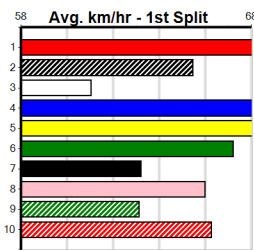

CENTRAL SCAFFOLDS

Distance: 300m, Race Type: Grade 5 T3, Total Prizemoney: $1,530
1st: $1,000, 2nd: $320, 3rd: $160, 4th: $50

Watchdog Tips: [ ] [ ] [ ] [ ] Bet: [ ]

Form Box Wgt Dist Track Date Time BON Margin 1st/2nd (Time) PIR Checked Comment W/R Split 1 S/P Grade

WALTZING BLAZE [5]
WRBD Dog Feb-22 Sire: JS FLAMIN ACE Dam: MINI FERNANDO
Owner(s): C Morris-flynn
Trainer: Cameron Morris-flynn (Mitchell P)
Winning Distances: < 300m (0) 300 - 399m (5) 400 - 499m (0) 500 - 599m (0) 600 - 699m (0) > 700m (0)
Winning Weights: 31.1(2) 31.3(1) 31.8(1) 34.7(1)
[Table of race results and box history]

DUNSMORE FLYER [5]
BK Bitch Nov-21 Sire: FERAL FRANKY Dam: LITTLE TUBBSY
Owner(s): G Marshall
Trainer: Pasquale Derubeis (Cape Woola)
Winning Distances: < 300m (0) 300 - 399m (3) 400 - 499m (2) 500 - 599m (0) 600 - 699m (0) > 700m (0)
Winning Weights: 28.0(1) 28.6(2) 29.0(1) 30.2(1)
[Table of race results and box history]

MAN OF ACTION [5]
BK Dog Aug-21 Sire: BARCIA BALE Dam: STACEY KEEPING
Owner(s): J Clarke
Trainer: Jack Clarke (Creswick)
Winning Distances: < 300m (0) 300 - 399m (3) 400 - 499m (0) 500 - 599m (0) 600 - 699m (0) > 700m (0)
Winning Weights: 30.4(1) 30.5(1) 31.7(1)
[Table of race results and box history]

NIGERIAN KABOOM [5]
LTF Dog Feb-19 Sire: ALLEN DEED Dam: QUEEN KABOOM
Owner(s): P Hofman
Trainer: Paul Hofman (Creswick)
Winning Distances: < 300m (0) 300 - 399m (4) 400 - 499m (0) 500 - 599m (0) 600 - 699m (0) > 700m (0)
Winning Weights: 29.1(1) 29.6(1) 29.7(1) 29.8(1)
[Table of race results and box history]

MR. DAZZLING [5]
BK Dog Dec-19 Sire: ZIPPING GARTH Dam: ROSE MAGIC
Owner(s): Ryino Racing (SYN), M Ryan, D Ryan
Trainer: Michael Ryan (Boronia)
Winning Distances: < 300m (0) 300 - 399m (13) 400 - 499m (0) 500 - 599m (0) 600 - 699m (0) > 700m (0)
Winning Weights: 32.3(1) 32.4(1) 32.9(2) 33.2(1) 33.4(1) 33.5(2) 33.7(1) 33.8(2) 34.0(1) 34.2(1)
[Table of race results and box history]

1

2

3

4

5