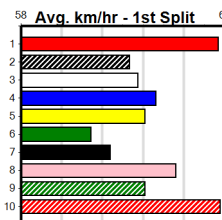

SPORTSBET FINAL (1-6 WINS)

Distance: 600m, Race Type: Restricted Win Final, Total Prizemoney: $10,375
1st: $7,000, 2nd: $2,150, 3rd: $1,075, 4th: $150

6

8:17PM

(VIC time)

Watchdog Tips:

0 0 0 0

Bet: