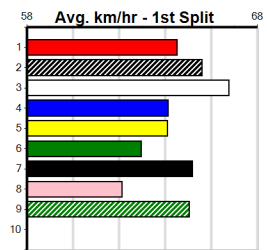

HOME OF THE PHOENIX

Distance: 525m, Race Type: Grade 5, Total Prizemoney: $8,785
1st: $5,900, 2nd: $1,820, 3rd: $915, 4th: $150

Watchdog Tips:

Bet:

Form Box	Wgt	Dist	Track	Date	Time	BON	Margin	1st/2nd (Time)	PIR	Checked	Comment	WR	Split 1	S/P	Grade

PAW SUMMER (NSW)[5]

BK Bitch Dec-22 Sire: BERNARDO Dam: DYNA HARPA

Owner(s): B Wheeler Trainer: Mark Delbridge (Balliang)

Winning Distances: < 300m (0) 300 - 399m (0) 400 - 499m (0) 500 - 599m (4) 600 - 699m (0) > 700m (0)

Winning Weights: 27.4(1) 27.9(1) 28.2(1) 28.4(1)

5th (4)	28.0	600	MEP	R4	13-Nov-24	35.21	34.58	5.00L PAW ERINA (34.86)	S/5445	. . . .	9.26	$13.50	RWH
3rd (4)	27.8	525	MEP	R7	20-Nov-24	30.54	30.03	2.75L PRETTY HOT (30.36)	M/6445	. . . .	5.25	$14.90	5H
4th (5)	27.6	525	MEP	R7	04-Dec-24	30.59	29.74	3.00L GOLIATH (30.40)	M/3445	. . . .	5.21	$7.10	5
5th (8)	27.9	450	BAL	R6	11-Dec-24	25.58	24.92	9.50L AEROPLANE MODE (24.92)	M/676	. . . .	6.79	$55.70	5
3rd (2)	27.9	515	SAP	R11	23-Dec-24	30.02	29.71	4.50L SHARNI'S SECRET (29.71)	M/5433	. . . .	5.21	$2.00	5
6th (8)	28.3	515	SAP	R12	30-Dec-24	31.01	29.30	23.00 BLUE VENDETTA (29.42)	M/3366	. . . .	5.26	$5.10	5
2nd (4)	28.3	525	MEP	R9	08-Jan-25	30.20	29.63	1.75L RIVERSDALE MICK (30.08)	Q/2222	. . . .	5.16	$3.30	RW
1st (1)	28.4	515	SAP	R5	13-Jan-25	29.71	29.43	3.25L PAW DIMETRA (29.93)	Q/2111	. . . .	5.18	$2.50	5

Last 3 wins NOT included above

1st (3)	27.4	525	MEP	R5	11-Sep-24	30.44	30.15	5.50L DESIRABILITY (30.81)	M/2111	. . . .	5.24	$23.40	MH
1st (4)	27.9	525	MEP	R10	25-Sep-24	30.36	29.64	0.75L MEPUNGA INFRARED (30.40)	M/1111	. . . .	5.17	$7.10	7
1st (1)	28.2	515	SAN	R1	10-Oct-24	29.99	29.13	1.75L PAW UCOLTA (30.11)	M/4111	. . . SW	5.22	$7.70	X67

Box History

Bx	1st	2nd	3rd	4th	5th	6th	7th	8th
1	2				1	2		
2			1					
3	1	1						
4	1	1	1		1			
5			1	1				
6				1				2
7				1	1		1	1
8					1	2		

Prize Best Starts Trk/Dts APM: $14975.00, 30.20(4)-8/1/25, 24-4-2-3, 11-2-2-1, 9980