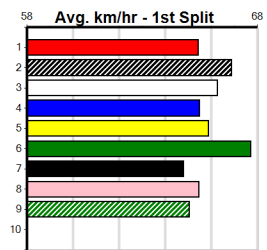

Watchdog Tips:

Bet:

Form Box	Wgt	Dist	Track	Date	Time	BON	Margin	1st/2nd (Time)	PIR	Checked	Comment	WR	Split 1	S/P	Grade

1 ASTON FIGARO [5]

BK Dog Jan-21 Sire: FLYING PENSKE Dam: ASTON TARA Trainer: Craig Treherne (Lara)

Owner(s): R Borda
Winning Distances: < 300m (0) 300 - 399m (3) 400 - 499m (4) 500 - 599m (5) 600 - 699m (0) > 700m (0)
Winning Weights: 32.8(1) 33.2(1) 33.3(1) 33.4(1) 33.5(2) 33.8(1) 33.9(1) 34.0(1) 34.2(2) 34.3(1)

4th (5)	34.0	515	SAP	R8	02-Nov-24	29.80	29.56	1.5L ASTON WESTERN (29.71)	M/5555	.	.	.	5.17	$3.70	X45
5th (4)	33.6	525	MEA	R9	09-Nov-24	30.73	29.52	13.00 RAVEN PETER (29.86)	M/7765	.	.	.	5.29	$2.90	5H
7th (2)	33.9	515	SAN	R8	15-Nov-24	30.03	28.94	7.50L READ THE ROOM (29.51)	M/6447	.	.	.	5.19	$14.10	S
5th (8)	34.3	460	WGL	R8	29-Nov-24	26.14	25.62	7.50L JETSTREAM ICON (25.62)	M/222	.	.	.	6.66	$23.20	5
3rd (5)	33.7	515	SAP	R6	09-Dec-24	29.59	29.54	0.75L RASHID (29.54)	M/3333	.	.	.	5.17	$6.00	X45
3rd (6)	33.9	525	MEA	R12	14-Dec-24	30.48	29.70	2.75L DASH OF WHISKY (30.30)	M/8665	.	.	.	5.35	$5.60	5
3rd (1)	33.6	595	SAN	R6	02-Jan-25	34.63	34.27	3.5L SHAKE IT OFF (34.40)	M/3333	.	.	.	9.31	$9.80	X45
3rd (1)	34.1	525	MEA	R10	11-Jan-25	30.17	29.78	2.00L PAW GRADY (30.04)	M/5333	.	.	.	5.23	$5.00	5

Last 3 wins NOT included above

1st (3)	33.2	515	SAN	R11	16-May-24	29.51	29.21	3.00L RAYA STAR (29.71)	M/1111	.	.	.	5.14	$3.50	5
1st (4)	33.5	515	SAN	R11	05-Sep-24	29.55	29.33	0.50L WERRIS BALE (29.58)	M/1111	.	SW	.	5.14	$2.80	5
1st (5)	33.4	515	SAN	R7	26-Sep-24	29.61	29.29	2.25L SILKY SAUCE (29.77)	M/1232	.	.	.	5.11	$18.40	4

Box History

Bx	1st	2nd	3rd	4th	5th	6th	7th	8th
1	1	2	2	1				
2	2	4	1	2				
3	3	4	2	2	1	1	1	
4	1	1	2	2	2	3	1	1
5	5	2	2	2		1	1	1
6		1	2	2	4			
7	1	2	1	1	2	1	2	
8		1	4	4				2

Prize Best	$73245.00							
Starts	30.11(3)-1/6/24							
Trk/Dts	87-12-15-17							
APM	21-1-3-7							
	14992