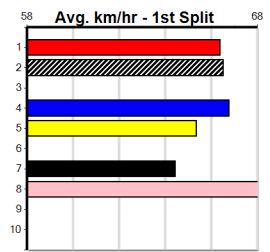

CITY VIEW BISTRO

Distance: 600m, Race Type: Mixed 4/5, Total Prizemoney: $10,375
1st: $7,000, 2nd: $2,150, 3rd: $1,075, 4th: $150

Watchdog Tips:

Bet:

Table with columns: Form Box, Wgt, Dist, Track, Date, Time, BON, Margin, 1st/2nd (Time), PIR, Checked, Comment, W/R, Split 1, S/P, Grade

PAW BODHI (NSW)[5]
BK Dog Jul-22 Sire: ALLEN DEED Dam: FANTA BALE
Owner(s): B Wheeler
Trainer: Mark Delbridge (Balliang)
Winning Distances: < 300m (0) 300 - 399m (0) 400 - 499m (1) 500 - 599m (5) 600 - 699m (2) > 700m (0)
Winning Weights: 27.8(1) 27.9(1) 28.0(1) 28.2(2) 28.4(2) 28.7(1)
Race results table with columns: Rank, Dog, Wgt, Dist, Track, Date, Time, BON, Margin, 1st/2nd (Time), PIR, Checked, Comment, W/R, Split 1, S/P, Grade

Box History table for Paw Bodhi
Table with columns: Bx, 1st, 2nd, 3rd, 4th, 5th, 6th, 7th, 8th
Prize Best Starts Trk/Dts APM

BOMB LUCA [5]
BD Dog Oct-22 Sire: FERNANDO BALE Dam: JD BOMBSHELL
Owner(s): DAILLY GREYHOUND FARMS (SYN), G Dailly, T Dailly
Trainer: Thomas Dailly (Anakie)
Winning Distances: < 300m (0) 300 - 399m (0) 400 - 499m (3) 500 - 599m (3) 600 - 699m (0) > 700m (0)
Winning Weights: 32.0(1) 32.2(1) 32.5(1) 32.6(1) 33.3(1) 33.5(1)
Race results table with columns: Rank, Dog, Wgt, Dist, Track, Date, Time, BON, Margin, 1st/2nd (Time), PIR, Checked, Comment, W/R, Split 1, S/P, Grade

Box History table for Bomb Luca
Table with columns: Bx, 1st, 2nd, 3rd, 4th, 5th, 6th, 7th, 8th
Prize Best Starts Trk/Dts APM

*** VACANT BOX ***
Sire: Dam:
Owner(s):
Trainer:
Winning Distances: < 300m (0) 300 - 399m (0) 400 - 499m (0) 500 - 599m (0) 600 - 699m (0) > 700m (0)
Winning Weights:

Box History table for Vacant Box
Table with columns: Bx, 1st, 2nd, 3rd, 4th, 5th, 6th, 7th, 8th
Prize Best Starts Trk/Dts APM

DISHEVELED [5]
BK Dog Jul-22 Sire: FERNANDO BALE Dam: SILKEN
Owner(s): J Sharp
Trainer: Jeffrey Britton (Anakie)
Winning Distances: < 300m (0) 300 - 399m (0) 400 - 499m (1) 500 - 599m (7) 600 - 699m (0) > 700m (0)
Winning Weights: 29.2(1) 29.4(1) 29.5(2) 29.8(1) 30.4(1) 30.8(1) 31.0(1)
Race results table with columns: Rank, Dog, Wgt, Dist, Track, Date, Time, BON, Margin, 1st/2nd (Time), PIR, Checked, Comment, W/R, Split 1, S/P, Grade

Box History table for Disheveled
Table with columns: Bx, 1st, 2nd, 3rd, 4th, 5th, 6th, 7th, 8th
Prize Best Starts Trk/Dts APM

MAHOGANY [4]
BD Dog Jun-22 Sire: HANDSOME PRINCE Dam: PAY CALL
Owner(s): N De la roche
Trainer: Kayla Cottrell (Pearcedale)
Winning Distances: < 300m (0) 300 - 399m (0) 400 - 499m (5) 500 - 599m (4) 600 - 699m (2) > 700m (0)
Winning Weights: 32.4(2) 32.5(4) 32.6(3) 32.7(1) 32.8(1)
Race results table with columns: Rank, Dog, Wgt, Dist, Track, Date, Time, BON, Margin, 1st/2nd (Time), PIR, Checked, Comment, W/R, Split 1, S/P, Grade

Box History table for Mahogany
Table with columns: Bx, 1st, 2nd, 3rd, 4th, 5th, 6th, 7th, 8th
Prize Best Starts Trk/Dts APM