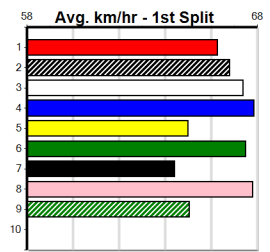

FERNANDO MICK AT STUD

Distance: 525m, Race Type: Grade 5, Total Prizemoney: $8,785
1st: $5,900, 2nd: $1,820, 3rd: $915, 4th: $150

Watchdog Tips:

Bet:

Form Box	Wgt	Dist	Track	Date	Time	BON	Margin	1st/2nd (Time)	PIR	Checked	Comment	WR	Split 1	S/P	Grade

NANCY DEVERE [5]

F Bitch Mar-23 Sire: FERNANDO BALE Dam: PHEME
Owner(s): BEV AND DANIEL (SYN), B Pell, D Pell Trainer: Beverley Pell (Toolleen)
Winning Distances: < 300m (0) 300 - 399m (0) 400 - 499m (2) 500 - 599m (1) 600 - 699m (0) > 700m (0)
Winning Weights: 27.9(1) 28.1(1) 28.4(1)

1st (8)	28.4	425	BEN	R1	25-Oct-24	24.14	23.88	0.75L BRUNO CHOCOLATE (24.19)	M/433	.	.	.	6.65	$2.30	M
1st (5)	28.1	450	SHP	R9	11-Nov-24	25.34	25.09	3.75L DARRA SAPPHIRE (25.59)	Q/111	.	.	.	6.65	$2.30	X67
3rd (3)	27.5	515	SAN	R1	30-Nov-24	29.95	29.24	8.50L MY HUMMINGBIRD (29.36)	Q/3333	.	.	.	5.13	$10.90	X67
4th (6)	27.2	515	SAN	R3	05-Dec-24	29.88	28.98	6.00L PAW LOU LOU (29.46)	M/4664	.	.	.	5.17	$30.90	SH
4th (6)	27.7	515	SAN	R2	12-Dec-24	30.00	29.22	6.00L PAW ULTRA (29.59)	M/5664	.	.	.	5.19	$5.40	X67
2nd (7)	27.6	515	SAN	R2	19-Dec-24	30.08	29.48	0.50L DIFFERENT HERE (30.04)	M/3442	.	.	.	5.16	$5.10	X67
1st (7)	27.9	525	MEA	R2	04-Jan-25	30.06	29.78	2.25L KIWI ICE CUBE (30.21)	Q/2222	.	SW	.	5.10	$3.50	6G
5th (7)	27.9	520	WPK	R5	11-Jan-25	30.19	29.25	8.50L LAURA KEEPING (29.62)	235	235	.	5.52	$18.00	SH	

Last 3 wins NOT included above

Box History

Bx	1st	2nd	3rd	4th	5th	6th	7th	8th
1								
2								
3								
4								
5	1							
6					2			
7	1	1				1		
8	1				1			

Prize Best $13140.00
Starts 30.06(7)-4/1/25
Trk/Dts 9-3-1-1
APM 1-1-0-0 10915

PAW YASMIN (NSW)[5]

WBD Bitch Jul-22 Sire: AUSSIE INFRARED Dam: DYNA PATTY
Owner(s): B Wheeler Trainer: Mark Delbridge (Balliang)
Winning Distances: < 300m (0) 300 - 399m (0) 400 - 499m (0) 500 - 599m (7) 600 - 699m (3) > 700m (0)
Winning Weights: 28.1(1) 28.3(5) 28.5(1) 28.6(1) 28.7(1) 28.8(1)

4th (4)	28.4	595	SAN	R5	30-Nov-24	34.28	33.67	9.00L TIM ZOO (33.67)	M/7654	.	.	.	9.37	$11.50	GRP3
6th (3)	28.4	640	SLE	R8	08-Dec-24	36.64	36.23	6.00L ETHANOL WATER (36.23)	M/2222	.	.	.	6.08	$10.70	S
6th (7)	28.5	525	MEA	R6	14-Dec-24	30.47	29.70	4.00L PAW EARNEST (30.19)	M/5677	.	.	.	5.21	$7.30	X45
5th (4)	28.9	600	MEA	R12	21-Dec-24	34.61	34.33	4.00L ZIPPING HOPKINS (34.33)	M/3555	.	.	.	9.20	$4.10	X34
2nd (5)	29.0	600	MEA	R4	28-Dec-24	34.68	34.62	1.00L TULLY LUNA (34.62)	S/4433	.	.	.	9.20	$4.90	X34
2nd (2)	28.9	525	MEA	R7	04-Jan-25	30.17	29.78	6.00L WARM COCKLES (29.78)	M/4433	.	.	.	5.25	$2.50	X45
2nd (1)	28.9	515	SAN	R7	09-Jan-25	29.40	29.18	0.05L GIACOMO (29.40)	M/5444	.	.	.	5.21	$3.00	X45
2nd (8)	29.0	595	SAP	R8	13-Jan-25	34.16	34.13	0.50L FERGUS ZULU (34.13)	M/3322	.	.	.	9.21	$2.80	X45

Last 3 wins NOT included above

Box History

Bx	1st	2nd	3rd	4th	5th	6th	7th	8th
1	3	2	1					
2		2		1				
3	1					1	2	
4	1			2	2			
5		1		1	1			
6	3				1			
7	1	1	1	1		2		
8	1	1		1	1			

Prize Best $66360.00
Starts 30.17(2)-4/1/25
Trk/Dts 36-10-7-2
APM 8-2-1-1 34209