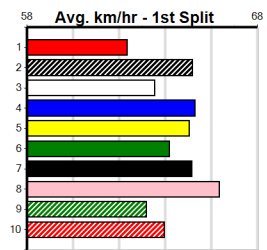

THE WATCHDOG APP

Distance: 525m, Race Type: Grade 6, Total Prizemoney: \$8,785
1st: \$5,900, 2nd: \$1,820, 3rd: \$915, 4th: \$150

Watchdog Tips:

Bet:

Table with columns: Form Box, Wgt, Dist, Track, Date, Time, BON, Margin, 1st/2nd (Time), PIR, Checked, Comment, WR, Split 1, S/P, Grade