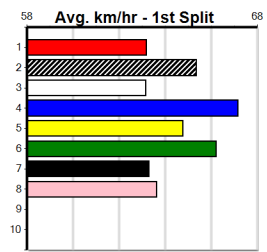

RSN GREY AREAS - WEDNESDAY & FRIDAY

1

6:32PM
(VIC time)

Distance: 525m, Race Type: Grade 7, Total Prizemoney: $8,785
1st: $5,900, 2nd: $1,820, 3rd: $915, 4th: $150

Watchdog Tips:

Bet:

Form Box	Wgt	Dist	Track	Date	Time	BON	Margin	1st/2nd (Time)	PIR	Checked	Comment	WR	Split 1	S/P	Grade

SHIMA SAND [7]

BD Dog Apr-23 **Sire: FERAL FRANKY** **Dam: SHIMA PEARL**

Owner(s): CGC SYN (SYN), D Gleeson, R Cummings, S Cummings

Trainer: Thomas Dailly (Anakie)

Winning Distances: < 300m (0) 300 - 399m (0) 400 - 499m (1) 500 - 599m (0) 600 - 699m (0) > 700m (0)

Winning Weights: 32.2(1)

Pos	Box	Wgt	Dist	Track	Date	Time	BON	Margin	1st/2nd (Time)	PIR	Checked	Comment	WR	Split 1	S/P	Grade
7th	(5)	30.9	525	MEP	R1	04-Dec-24	31.22	29.74	16.00 MEPUNGA SCARLETT (30.15)	M/5546	.	.	.	5.35	$19.40	MH
3rd	(3)	31.2	450	BAL	R1	11-Dec-24	25.74	24.92	8.00L SHIMA STAN (25.19)	M/553	.	.	.	6.74	$6.40	M
4th	(1)	31.5	450	BAL	R2	18-Dec-24	25.66	25.10	5.50L SHIMA SEAL (25.28)	M/244	.	.	.	6.61	$5.20	M
4th	(8)	31.2	525	MEP	R3	01-Jan-25	30.95	29.85	15.00 RAINING FIRE (29.94)	S/3444	.	.	.	5.22	$6.50	MH
5th	(3)	31.5	450	BAL	R3	08-Jan-25	26.13	24.66	13.00 DELICIOUS (25.26)	S/886	.	.	.	7.04	$2.60	M
1st	(6)	32.2	460	GEL	R2	14-Jan-25	25.58	25.58	9.00L SMOOTH BLAST (26.18)	M/111	.	SW	.	6.52	$4.40	M

Last 3 wins NOT included above

Box History

Bx	1st	2nd	3rd	4th	5th	6th	7th	8th
1				1				
2								
3			1		1			
4								
5								1
6	1							
7								
8				1				

Prize Best: $2090.00
Starts: 30.95(8)-1/1/25
Trk/Dts: 6-1-0-1
APM: 2-0-0-0
2038

DELICIOUS (NSW)[7]

RF Dog May-23 **Sire: FERAL FRANKY** **Dam: MEPUNGA FRANKIE**

Owner(s): S Brincat

Trainer: Stephen Brincat (Avalon)

Winning Distances: < 300m (0) 300 - 399m (0) 400 - 499m (1) 500 - 599m (0) 600 - 699m (0) > 700m (0)

Winning Weights: 34.5(1)

Pos	Box	Wgt	Dist	Track	Date	Time	BON	Margin	1st/2nd (Time)	PIR	Checked	Comment	WR	Split 1	S/P	Grade
2nd	(7)	34.5	450	BAL	R2	18-Dec-24	25.48	25.10	3.00L SHIMA SEAL (25.28)	M/322	.	.	.	6.64	$7.50	M
3rd	(2)	34.6	515	SAP	R2	23-Dec-24	30.69	29.71	12.00 ON THE LOOSE (29.85)	Q/1222	.	SW	.	5.14	$4.30	M
5th	(5)	34.6	525	MEP	R2	01-Jan-25	31.15	29.85	8.00L WYONG HOUSTON (30.61)	M/2555	.	.	.	5.25	$2.60	MH
1st	(1)	34.5	450	BAL	R3	08-Jan-25	25.26	24.66	2.50L TOMMY SPARKLE (25.43)	Q/111	.	.	.	6.58	$3.40	M

Last 3 wins NOT included above

Box History

Bx	1st	2nd	3rd	4th	5th	6th	7th	8th
1	1							
2			1					
3								
4								
5					1			
6								
7		1						
8								

Prize Best: $2495.00
Starts: 31.15(5)-1/1/25
Trk/Dts: 4-1-1-1
APM: 1-0-0-0
2495

WYONG HOUSTON [7]

WBK Bitch May-23 **Sire: FERNANDO BALE** **Dam: GYPSY WYONG**

Owner(s): G Dailly

Trainer: Thomas Dailly (Anakie)

Winning Distances: < 300m (0) 300 - 399m (0) 400 - 499m (0) 500 - 599m (1) 600 - 699m (0) > 700m (0)

Winning Weights: 26.5(1)

Pos	Box	Wgt	Dist	Track	Date	Time	BON	Margin	1st/2nd (Time)	PIR	Checked	Comment	WR	Split 1	S/P	Grade
1st	(8)	26.5	525	MEP	R2	01-Jan-25	30.61	29.85	0.50L OREGON INDRAH (30.63)	M/3333	.	.	.	5.27	$6.50	MH
7th	(3)	27.0	525	MEA	R1	11-Jan-25	30.87	29.78	15.00 RAINING FIRE (29.87)	M/7877	.	.	.	5.34	$37.90	MF

Last 3 wins NOT included above

Box History

Bx	1st	2nd	3rd	4th	5th	6th	7th	8th
1								
2								
3								1
4								
5								
6								
7								
8	1							

Prize Best: $1900.00
Starts: 30.61(8)-1/1/25
Trk/Dts: 2-1-0-0
APM: 2-1-0-0
1900