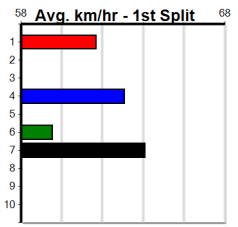

Sale

SPORTSBET HT2

Distance: 435m, Race Type: Maiden Heat, Total Prizemoney: $2,535
1st: $1,680, 2nd: $520, 3rd: $260, 4th: $75

2

6:09PM
(VIC time)

Watchdog Tips: **0 0 0 0** Bet: .