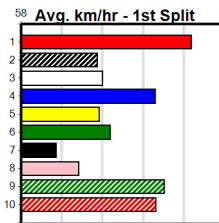

Sale

G B MACHINES

Distance: 435m, Race Type: Grade 5, Total Prizemoney: $2,925
1st: $1,950, 2nd: $600, 3rd: $300, 4th: $75

11 9:06PM (VIC time)

Watchdog Tips: 0 0 0 0 Bet: .

Table with multiple columns: Form, Box, Weight, Dist, Track, Date, Time, BON, Margin, 1st/2nd (Time), PIR, Checked, Comment, W/R, Split 1, S/P, Grade. Rows include race details for 1 HIGH FINANCE [5], 2 PARIS CALLING [5], 3 SODA HAWK [5], 4 MINH TEDDY [5], 5 SWOOPING SWAN [5], 6 DR. ANGELO [5], 7 SPRINGVIEW NOAH [5], 8 POLAR TEDDY [5], 9 JOCELYN WILL DO [5] Res., and 10 GEORGIE BALE (NSW)[5] Res. Each row also includes a 'Winning Boxes' table with columns 1-8 and values for Prize, Best, Starts, Trk/Dst, and APM.