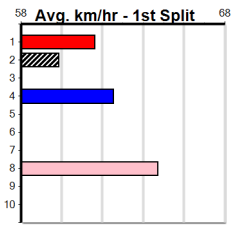

Sale

SPORTSBET HT3

Distance: 435m, Race Type: Maiden Heat, Total Prizemoney: \$2,535
1st: \$1,680, 2nd: \$520, 3rd: \$260, 4th: \$75

3

6:28PM
(VIC time)

Watchdog Tips:

0 0 0 0

Bet: