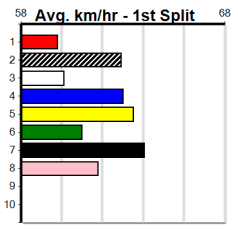

Sale

BUNDALEA

Distance: 510m, Race Type: Grade 5, Total Prizemoney: $3,340
1st: $2,230, 2nd: $690, 3rd: $345, 4th: $75

6
7:29PM
(VIC time)

Watchdog Tips: **0 0 0 0** Bet: .

Form Box Weight Dist Track Date Time BON Margin 1st/2nd (Time) PIR Checked Comment W/R Split 1 S/P Grade

1 MAGICAL PAWS [5]

BKW	B	May-22	AUSSIE INFRARED	QUICK PAWS	Winnning Boxes																			
1	2	3	4	5	6	7	8	1	2	3	4	5	6	7	8									
Trainer: Peter Mckenzie (Tinamba)																								
8th (6)	27.9	510	SLE R6	05-Jan-25	30.20	28.88	19.00	MINTER FROST (28.89)	M/888	.	.	.	10.21	$43.00	X45	Prize	$7,510.00							
7th (8)	28.1	510	SLE R8	08-Jan-25	29.91	29.06	13.00	DUSTY OLD ROAD (29.06)	M/347	.	.	.	9.53	$64.60	5	Best	29.24							
6th (1)	28.1	510	SLE R7	12-Jan-25	29.93	28.73	18.00	JOHNSON STREET (28.73)	M/777	.	.	.	9.46	$34.60	5	Starts	49-4-1-6							
4th (2)	27.7	510	SLE R4	15-Jan-25	29.58	29.03	3.75	LDR. LETTIE (29.32)	M/343	.	.	.	9.31	$25.10	T3-5	Trk/Dst	21-3-0-0							
														APM	$3868									

Owner(s): P Mckenzie

2 EASY PIE [5]

BK	D	May-22	BERNARDO	GLORIOUS	Winnning Boxes																			
1	2	3	4	5	6	7	8	1	2	3	4	5	6	7	8									
Trainer: Frank Toth (Pakenham)																								
8th (5)	33.3	515	SAP R9	23-Dec-24	30.80	29.71	7.00	NOSEY BLUEY (30.33)	M/6788	.	SW	.	5.32	$63.80	X67	Prize	$6,420.00							
1st (2)	33.0	435	SLE R10	01-Jan-25	24.75	24.63	1.25	LDUNDEE DIXIE (24.83)	M/542	.	.	.	5.39	$17.30	T3-RW	Best	29.08							
2nd (7)	32.8	515	SAP R5	06-Jan-25	30.46	29.37	1.5	LHAD A MISCHIEF (30.36)	M/3111	.	SW	.	5.27	$26.00	5NP	Starts	44-3-4-5							
6th (2)	32.7	515	SAP R12	13-Jan-25	30.24	29.43	6.50	COOPER'S LEGACY (29.79)	S/7444	.	.	.	5.33	$23.60	RW	Trk/Dst	6-1-0-1							
														APM	$4054									

Owner(s): B Sands

3 DR. LETTIE [5]

F	B	Jul-21	HOOKED ON SCOTCH	DR. ABBIE	Winnning Boxes																			
1	2	3	4	5	6	7	8	1	2	3	4	5	6	7	8									
Trainer: Judith McMahan (Darriman)																								
6th (2)	28.1	435	SLE R12	01-Jan-25	25.43	24.63	7.50	JAMS NIMBLE (24.94)	M/667	.	.	.	5.55	$3.50	T3-5	Prize	$15,385.63							
1st (5)	27.9	435	SLE R10	08-Jan-25	24.99	24.66	1.75	FIRST MATE (25.10)	M/644	.	SW	.	5.50	$3.70	5	Best	29.18							
3rd (7)	27.8	510	SLE R7	12-Jan-25	29.23	28.73	7.50	JOHNSON STREET (28.73)	M/544	.	.	.	9.44	$6.60	5	Starts	39-6-4-9							
1st (7)	27.8	510	SLE R4	15-Jan-25	29.32	29.03	1.00	LDUNDEE DIXIE (29.38)	M/511	.	.	.	9.40	$2.90	T3-5	Trk/Dst	8-1-0-2							
														APM	$4391									

Owner(s): DOCTORS KENNELS (SYN), J McMahan, J Gill

4 GO ASTRAY [5]

BK	D	Jan-22	DISINTERGRATE	IRONBARK LASS	Winnning Boxes																			
1	2	3	4	5	6	7	8	1	2	3	4	5	6	7	8									
Trainer: Margaret Read (Woodside)																								
1st (7)	26.9	460	WGL R6	05-Dec-24	26.22	25.97	3.25	LATCH THE OUTLAW (26.45)	M/231	.	.	.	6.63	$2.20	5	Prize	$14,840.00							
3rd (8)	27.1	510	SLE R7	15-Dec-24	28.99	28.77	3.25	LAYLA ROSE (28.77)	M/233	.	.	.	9.16	$22.50	X45	Best	28.99							
7th (1)	27.7	435	SLE R7	22-Dec-24	24.90	24.14	9.00	LASTON FANTASTIC (24.27)	M/377	.	.	.	5.31	$69.40	SH	Starts	53-11-3-4							
6th (4)	27.2	510	SLE R8	29-Dec-24	29.18	28.53	9.50	ZYGON BALE (28.53)	M/887	.	.	.	9.53	$31.00	X45	Trk/Dst	5-1-0-1							
														APM	$4563									

Owner(s): M Read