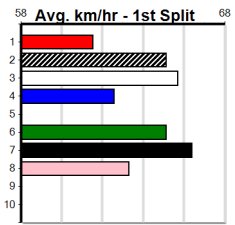

Sale

LANGSHAW SHEDS & FENCING

Distance: 510m, Race Type: Mixed 4/5, Total Prizemoney: \$3,875
1st: \$2,600, 2nd: \$800, 3rd: \$400, 4th: \$75

8

8:12PM

(VIC time)

Watchdog Tips:

0 0 0 0