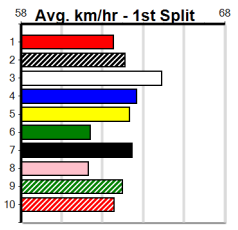

Sale

12
9:26PM
(VIC time)

JACK RYAN'S

Distance: 435m, Race Type: Grade 5, Total Prizemoney: $2,925
1st: $1,950, 2nd: $600, 3rd: $300, 4th: $75

Watchdog Tips:

0 0 0 0

Bet:

Table with 10 race entries (1-10). Each entry includes race details (BK, B, Date, MY REDEEMER), horse name (SOMERTON KAREN, ARCHER EIGHT, RIVIERA BALE, etc.), trainer, and a table of race results with columns for position, weight, distance, track, date, time, BON, Margin, 1st/2nd (Time), PIR, Checked, Comment, W/R, Split 1, S/P, and Grade. Each race also includes a 'Winning Boxes' table with columns 1-8 and prize details.