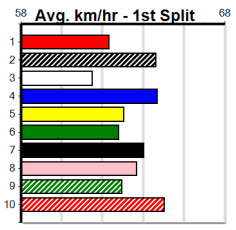

10 * NO RESERVE *****
 Trainer:
 Owner(s):

Winning Boxes							
1	2	3	4	5	6	7	8
Prize							
Best							
Starts							
Trk/Dst							
APM							

Sale

5
7:09PM
(VIC time)

H & S FIREARMS

Distance: 435m, Race Type: Grade 5, Total Prizemoney: \$2,925
1st: \$1,950, 2nd: \$600, 3rd: \$300, 4th: \$75