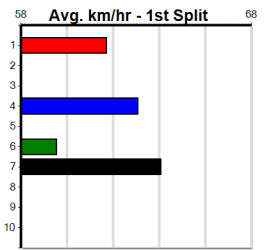

# SPORTSBET HT2

Distance: 435m, Race Type: Maiden Heat, Total Prizemoney: \$2,535  
1st: \$1,680, 2nd: \$520, 3rd: \$260, 4th: \$75

Watchdog Tips:

Bet:

Form Box Wgt Dist Track Date Time BON Margin 1st/2nd (Time) PIR Checked Comment W/R Split 1 S/P Grade