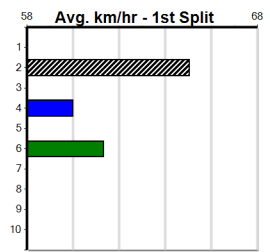

# SPORTSBET HT4

Distance: 435m, Race Type: Maiden Heat, Total Prizemoney: \$2,535  
1st: \$1,680, 2nd: \$520, 3rd: \$260, 4th: \$75

Watchdog Tips:

Bet:

Form Box	Wgt	Dist	Track	Date	Time	BON	Margin	1st/2nd (Time)	PIR	Checked	Comment	WR	Split 1	S/P	Grade
----------	-----	------	-------	------	------	-----	--------	----------------	-----	---------	---------	----	---------	-----	-------