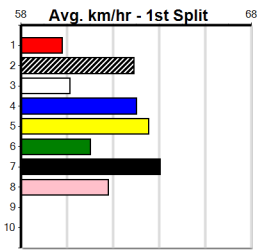

BUNDALEA

Distance: 510m, Race Type: Grade 5, Total Prizemoney: $3,340
1st: $2,230, 2nd: $690, 3rd: $345, 4th: $75

Watchdog Tips:

Bet:

Form Box Wgt Dist Track Date Time BON Margin 1st/2nd (Time) PIR Checked Comment W/R Split 1 S/P Grade

MAGICAL PAWS [5]

BKW Bitch May-22 Sire: AUSSIE INFRARED Dam: QUICK PAWS

Trainer: Peter Mckenzie (Tinamba)

Owner(s): P Mckenzie

Winning Weights: 27.7(3) 28.3(1)

Table of race results for Magical Paws, including runner numbers, weights, times, and odds.

Last 3 wins NOT included above

Table of previous race results for Magical Paws.

Box History and Prize Best Starts Trk/Dts APM for Magical Paws.

EASY PIE [5]

BK Dog May-22 Sire: BERNARDO Dam: GLORIOUS

Trainer: Frank Toth (Pakenham)

Owner(s): B Sands

Winning Weights: 32.5(1) 33.0(1) 33.1(1)

Table of race results for Easy Pie, including runner numbers, weights, times, and odds.

Last 3 wins NOT included above

Table of previous race results for Easy Pie.

Box History and Prize Best Starts Trk/Dts APM for Easy Pie.

DR. LETTIE [5]

F Bitch Jul-21 Sire: HOOKED ON SCOTCH Dam: DR. ABBIE

Trainer: Judith McMahon (Darriman)

Owner(s): DOCTORS KENNELS (SYN), J McMahon, J Gill

Winning Weights: 26.2(2) 26.7(1) 27.1(1) 27.8(1) 27.9(1)

Table of race results for Dr. Lettie, including runner numbers, weights, times, and odds.

Last 3 wins NOT included above

Table of previous race results for Dr. Lettie.

Box History and Prize Best Starts Trk/Dts APM for Dr. Lettie.

GO ASTRAY [5]

BK Dog Jan-22 Sire: DISINTERGRATE Dam: IRONBARK LASS

Trainer: Margaret Read (Woodside)

Owner(s): M Read

Winning Weights: 26.4(1) 26.9(3) 27.0(1) 27.3(1) 27.4(1) 27.5(1) 28.0(1) 28.1(2)

Table of race results for Go Astray, including runner numbers, weights, times, and odds.

Last 3 wins NOT included above

Table of previous race results for Go Astray.

Box History and Prize Best Starts Trk/Dts APM for Go Astray.

DASHER BALE (NSW)[5]

F Dog Mar-22 Sire: FERNANDO BALE Dam: IDRIA BALE

Trainer: Tammy Kennedy-harris (Devon M ENG SAN 2025-01-16)

Owner(s): L Harris

Winning Weights: 32.8(1) 33.0(1) 33.2(2) 33.9(2) 34.2(2) 34.3(1)

Table of race results for Dasher Bale, including runner numbers, weights, times, and odds.

Last 3 wins NOT included above

Table of previous race results for Dasher Bale.

Box History and Prize Best Starts Trk/Dts APM for Dasher Bale.