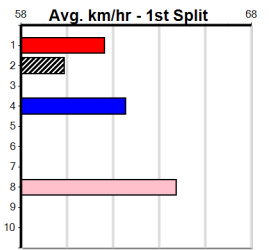

Sale

3

6:28PM

(VIC time)

SPORTSBET HT3

Distance: 435m, Race Type: Maiden Heat, Total Prizemoney: $2,535
1st: $1,680, 2nd: $520, 3rd: $260, 4th: $75

Watchdog Tips: ☐ ☐ ☐ ☐ ☐ Bet: ☐

Form Box Wgt Dist Track Date Time BON Margin 1st/2nd (Time) PIR Checked Comment WR Split 1 S/P Grade

1

WARRIOR LIZZY [M]
BK Bitch Jan-23 Sire: ASTON RUPEE Dam: DIAMOND BANNER
Owner(s): L Fulford Trainer: Cindy Fulford (Maffra)
Winning Distances: < 300m (0) 300 - 399m (0) 400 - 499m (0) 500 - 599m (0) 600 - 699m (0) > 700m (0)
Winning Weights:
4th (4) 28.3 400 WGL R1 11-Oct-24 23.81 22.36 16.00 CORINTHIAN (22.71) Q/32 . . . . 8.66 $22.30 M
7th (6) 27.7 435 SLE R3 16-Oct-24 26.19 24.34 21.00 HOLLY ROSE (24.74) M/677 . . . . 5.49 $51.60 M
5th (6) 28.1 400 WGL R2 14-Nov-24 23.73 22.72 13.00 MARSHMALLOW (22.88) M/55 . . . . 8.72 $17.20 M
7th (4) 28.1 435 SLE R1 27-Nov-24 25.76 24.44 18.00 SCOUT ACE (24.56) M/666 . . . . 5.47 $60.50 M
3rd (6) 28.2 400 WGL R2 05-Dec-24 23.38 22.65 11.00 FLYING MCKEON (22.66) M/33 . . . . 8.64 $12.70 M
3rd (7) 27.9 400 WGL R3 12-Dec-24 23.56 22.69 9.00 CORDOVA (22.94) Q/33 . . . . 0.00 $34.10 T3-M
7th (5) 28.0 435 SLE R1 01-Jan-25 25.79 24.63 15.00 SALLY CAN WAIT (24.79) M/566 . . . . 5.54 $40.20 T3-M
2nd (2) 28.1 400 WGL R2 09-Jan-25 23.43 22.59 7.50L SLOW CHEETAH (22.93) Q/52 . . . . 8.67 $5.70 T3-M

Last 3 wins NOT included above

Bx	1st	2nd	3rd	4th	5th	6th	7th	8th
1								
2	1							
3								
4								
5				1			1	
6								
7								
8								

Prize Best	$715.00
Starts	25.76(4)-27/11/24
Trk/Dts	8-0-1-2
APM	3-0-0-0
	621

2

JOVIAL GEM [M]
BK Bitch Apr-23 Sire: ASTON RUPEE Dam: SPEEDY BELLA
Owner(s): K Brew Trainer: Bruce Russell (Sale)
Winning Distances: < 300m (0) 300 - 399m (0) 400 - 499m (0) 500 - 599m (0) 600 - 699m (0) > 700m (0)
Winning Weights:
4th (5) 28.8 435 SLE R1 12-Jan-25 25.51 24.26 6.50L FAST FREDDY (25.07) M/623 . . . . 5.47 $27.20 M

Last 3 wins NOT included above

Bx	1st	2nd	3rd	4th	5th	6th	7th	8th
1								
2								
3								
4								
5				1				
6								
7								
8								

Prize Best	$75.00
Starts	25.51(5)-12/1/25
Trk/Dts	1-0-0-0
APM	1-0-0-0
	75

3

LAKEVIEW JUDE [M]
F Bitch May-23 Sire: LAKEVIEW WALTER Dam: DR. MADISON
Owner(s): Lakeview kennels (SYN), L Whelan, M Whelan, P Whelan Trainer: Harley Whelan (Metung)
Winning Distances: < 300m (0) 300 - 399m (0) 400 - 499m (0) 500 - 599m (0) 600 - 699m (0) > 700m (0)
Winning Weights:
5th (6) 28.9 510 SLE R1 26-Dec-24 29.62 28.22 12.00 SELECT KYRON (28.79) M/444 . . . . 9.23 $8.90 MH

Last 3 wins NOT included above

Bx	1st	2nd	3rd	4th	5th	6th	7th	8th
1								
2								
3								
4								
5								
6					1			
7								
8								

Prize Best	$0.00
Starts	FSTD
Trk/Dts	1-0-0-0
APM	0-0-0-0
	0

4

HELLENIC TITAN [M]
BK Dog Apr-23 Sire: FERNANDO BALE Dam: NICMAC MISS
Owner(s): T Samatidis Trainer: Kate Gorman (Tanjil South)
Winning Distances: < 300m (0) 300 - 399m (0) 400 - 499m (0) 500 - 599m (0) 600 - 699m (0) > 700m (0)
Winning Weights:
3rd (1) 28.2 400 WGL R2 14-Jan-25 23.21 22.54 5.00L ENDEAVOUR (22.88) M/33 . . . . 8.74 $4.50 M

Last 3 wins NOT included above

Bx	1st	2nd	3rd	4th	5th	6th	7th	8th
1			1					
2								
3								
4								
5								
6								
7								
8								

Prize Best	$260.00
Starts	FSH
Trk/Dts	1-0-0-1
APM	0-0-0-0
	260

5

*** VACANT BOX ***
Sire: Dam:
Owner(s): Trainer:
Winning Distances: < 300m (0) 300 - 399m (0) 400 - 499m (0) 500 - 599m (0) 600 - 699m (0) > 700m (0)
Winning Weights: Box History