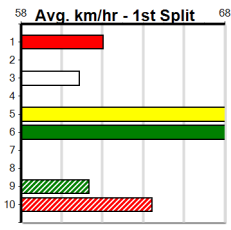

Healesville

GREYHOUND ADOPTION PROGRAM

Distance: 350m, Race Type: Maiden, Total Prizemoney: $2,535
1st: $1,680, 2nd: $520, 3rd: $260, 4th: $75

2

11:12AM

(VIC time)

Watchdog Tips: 0 0 0 0 **Bet:** .