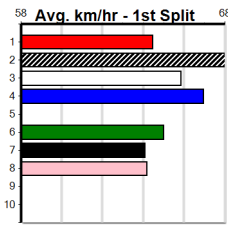

9

1:14PM

(VIC time)

Watchdog Tips: 0 0 0 0 Bet: .

Main table containing 10 race entries (1-10) with columns for Box, Weight, Dist, Track, Date, Time, BON, Margin, 1st/2nd (Time), PIR, Checked, Comment, W/R, Split 1, S/P, Grade, and Winning Boxes. Race 5 is marked as 'VACANT BOX'.