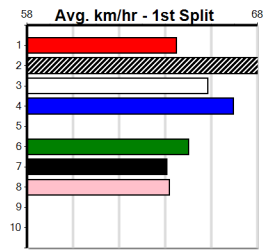

GORSKI ENGINEERING

Distance: 300m, Race Type: Mixed 3/4, Total Prizemoney: $3,360
1st: $2,250, 2nd: $690, 3rd: $345, 4th: $75

Watchdog Tips: [ ] [ ] [ ] [ ] [ ] Bet: [ ]

Table with columns: Form Box, Wgt, Dist, Track, Date, Time, BON, Margin, 1st/2nd (Time), PIR, Checked, Comment, W/R, Split 1, S/P, Grade

CHEMICAL EROSION [4]
BK Dog Jan-23 Sire: BERNARDO Dam: SLINGSHOT GYPSY
Owner(s): J Ferguson
Trainer: Brian Hodgson (Smythesdale)
Winning Distances: < 300m (0) 300 - 399m (3) 400 - 499m (3) 500 - 599m (0) 600 - 699m (0) > 700m (0)
Winning Weights: 31.0(1) 31.1(2) 31.2(2) 31.8(1)
Box History table and Prize Best Starts table included.

CLASSIC WYNSTAN [4]
WBD Dog Sep-21 Sire: FULLY LOADED Dam: IVEY'S AFFAIR
Owner(s): M Clay
Trainer: Derek Clay (Lang Lang)
Winning Distances: < 300m (0) 300 - 399m (4) 400 - 499m (0) 500 - 599m (0) 600 - 699m (0) > 700m (0)
Winning Weights: 31.3(1) 32.0(1) 32.2(1) 32.4(1)
Box History table and Prize Best Starts table included.

TARYN'S BLUE [4]
BE Bitch Sep-21 Sire: NOLEN Dam: MUZA'S ANGEL
Owner(s): Y Andrews
Trainer: Sharyn Combridge (Junction Villa)
Winning Distances: < 300m (0) 300 - 399m (8) 400 - 499m (0) 500 - 599m (0) 600 - 699m (0) > 700m (0)
Winning Weights: 26.2(1) 26.9(1) 27.1(2) 27.3(1) 27.6(1) 27.8(1) 28.1(1)
Box History table and Prize Best Starts table included.

MYOLA NICK [3]
BK Dog Nov-21 Sire: AUSSIE INFRARED Dam: POCKET QUEEN
Owner(s): A Kampman
Trainer: Annette Kampman (Purdeet)
Winning Distances: < 300m (0) 300 - 399m (8) 400 - 499m (6) 500 - 599m (0) 600 - 699m (0) > 700m (0)
Winning Weights: 34.2(1) 34.5(6) 34.6(1) 34.8(4) 35.0(2)
Box History table and Prize Best Starts table included.

*** VACANT BOX ***
Sire: Dam:
Owner(s):
Trainer:
Winning Distances: < 300m (0) 300 - 399m (0) 400 - 499m (0) 500 - 599m (0) 600 - 699m (0) > 700m (0)
Winning Weights:
Box History table included.

1

2

3

4

5