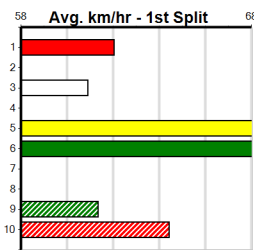

GREYHOUND ADOPTION PROGRAM

2

11:12AM

(VIC time)

Distance: 350m, Race Type: Maiden, Total Prizemoney: \$2,535

1st: \$1,680, 2nd: \$520, 3rd: \$260, 4th: \$75

Watchdog Tips: Bet:

Form Box	Wgt	Dist	Track	Date	Time	BON	Margin	1st/2nd (Time)	PIR	Checked	Comment	WR	Split 1	S/P	Grade
----------	-----	------	-------	------	------	-----	--------	----------------	-----	---------	---------	----	---------	-----	-------