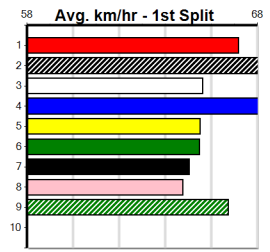

MR HUMMER LIMOS VETERANS (250+RANK)

4

Distance: 350m, Race Type: S/E Veteran, Total Prizemoney: $2,925
1st: $1,950, 2nd: $600, 3rd: $300, 4th: $75

11:43AM

(VIC time)

Watchdog Tips:

Bet:

Form Box	Wgt	Dist	Track	Date	Time	BON	Margin	1st/2nd (Time)	PIR	Checked	Comment	WR	Split 1	S/P	Grade

1 CHOP [5]

BK Dog Jan-20 Sire: FEAR ZAFONIC Dam: MOTIVATE HER
Owner(s): G O'keeffe
Trainer: Gerard O'keeffe (Neerim Junction)
Winning Distances: < 300m (0) 300 - 399m (18) 400 - 499m (0) 500 - 599m (0) 600 - 699m (0) > 700m (0)
Winning Weights: 32.0(1) 32.3(1) 32.4(1) 32.5(1) 32.7(2) 32.8(1) 32.9(2) 33.0(1) 33.1(3) 33.2(1) 33.3(2) 33.6(1) 34.4(1)

Bx	1st	2nd	3rd	4th	5th	6th	7th	8th
1	1	1	2	4	4	4	1	1
2	3	3	1	2	4	2	1	
3	2	1	3		3	1	1	
4	2	4	2	3	3	1	2	
5	3	1	5	6	1	2	1	
6	2	5	1	1	2	1		1
7	1	2	2	1	1	1		
8	4	5	4	2	4	1	1	

Last 3 wins NOT included above

1st (2)	32.8	350	HVL	R7	21-Jan-24	19.45	19.22	1.5L	JEFFERSON COUNTY (19.56)	Q/1			6.46	$5.00	5
1st (2)	33.1	350	HVL	R5	12-May-24	19.43	19.33	0.50L	ACID TEST (19.46)	M/1	SW		6.51	$41.50	5
1st (5)	33.1	350	HVL	R4	27-Oct-24	19.62	19.12	0.50L	LAGERTHA (19.65)	S/7			6.79	$3.00	VET

2 NIGERIAN KABOOM [5]

LTF Dog Feb-19 Sire: ALLEN DEED Dam: QUEEN KABOOM
Owner(s): P Hofman
Trainer: Paul Hofman (Creswick)
Winning Distances: < 300m (0) 300 - 399m (4) 400 - 499m (0) 500 - 599m (0) 600 - 699m (0) > 700m (0)
Winning Weights: 29.1(1) 29.6(1) 29.7(1) 29.8(1)

Bx	1st	2nd	3rd	4th	5th	6th	7th	8th
1	1	4	5	4	1			1
2	1	6	5	1	4	1	1	
3	2	5	5	1	6	2		
4	2	2	3	2			2	
5	1	3	4	2	1			
6	3	2	2	1	2	4	1	
7	4				1		2	2
8	2	4	10	2	1	1	1	1

Last 3 wins NOT included above

1st (5)	29.6	300	HVL	R9	02-Jul-21	16.95	16.82	0.75L	YOU NUGGET (17.00)	M/1			3.89	$2.10	T3-7
1st (3)	29.1	390	BAL	R3	18-Apr-22	22.37	22.23	4.50L	BELLE YARAKI (22.67)	M/11	SW		8.37	$7.00	T3-6
1st (2)	29.7	300	HVL	R6	26-Aug-22	16.98	16.76	3.25L	UNROADWORTHY (17.20)	S/1	SW		3.89	$4.80	T3-5

3 ELLI'S MY GIRL [5] Biks

BD Bitch Dec-19 Sire: COLLISION Dam: GO GO TREETMENT
Owner(s): G Cowcher
Trainer: Gary Cowcher (Broadford)
Winning Distances: < 300m (0) 300 - 399m (2) 400 - 499m (3) 500 - 599m (4) 600 - 699m (0) > 700m (0)
Winning Weights: 26.2(2) 26.8(2) 27.1(3) 27.3(1) 28.1(1)

Bx	1st	2nd	3rd	4th	5th	6th	7th	8th
1	1	1	1	1	1	1	1	1
2	1	1	1	1	1	1	1	1
3	1	1	1	1	1	1	1	1
4	1	1	1	1	1	1	1	1
5	1	1	1	1	1	1	1	1
6	1	1	1	1	1	1	1	1
7	1	1	1	1	1	1	1	1
8	5	2	3	2	3	5	1	1

Last 3 wins NOT included above

1st (8)	27.3	450	SHP	R8	04-Apr-24	25.48	25.47	1.75L	GREYSYND SHOCK (25.60)	Q/111			6.70	$2.50	T3-5
1st (8)	27.1	390	SHP	R9	27-May-24	22.20	21.84	0.50L	ZAP (22.23)	M/42	SW		8.58	$2.50	VET
1st (2)	28.1	390	SHP	R10	29-Jul-24	22.32	22.01	0.05L	TAKE A SHINE (22.33)	M/63	SW		8.59	$13.50	5

4 CRUELLA [5]

BK Bitch Jan-21 Sire: FABREGAS Dam: PROVEN SCARY
Owner(s): KEEP YOUR SHIRT ON (SYN), C Dalton, S Dalton
Trainer: Colin Dalton (Coldstream)
Winning Distances: < 300m (0) 300 - 399m (5) 400 - 499m (1) 500 - 599m (1) 600 - 699m (0) > 700m (0)
Winning Weights: 29.5(1) 29.7(1) 29.8(1) 29.9(1) 30.0(2) 30.3(1)

Bx	1st	2nd	3rd	4th	5th	6th	7th	8th
1	1	5	7				1	1
2	3				2	2	1	
3	1	1	1	1	1			1
4	4	3	1	1				
5	3	2			1	1	1	
6							1	1
7	2			1	2			
8	2			1	2			2

Last 3 wins NOT included above

1st (4)	29.9	525	MEP	R10	03-Jan-24	30.73	29.89	0.75L	DELORIS BALE (30.79)	M/1111	SW		5.15	$5.50	T3-5
1st (8)	30.0	350	HVL	R8	15-Mar-24	19.55	19.53	0.50L	LILLICO NIKKI (19.58)	M/1			6.55	$6.10	T3-5
1st (3)	30.0	400	WGL	R12	02-Jul-24	23.32	22.51	1.00L	HARD PRESS (23.39)	M/21			8.47	$17.30	5