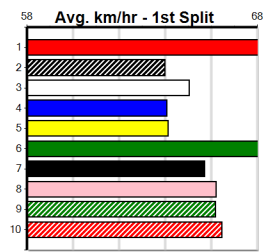

Prize Best Starts Trk/Dts APM: \$34665.00, 19.10(1)-1/12/24, 63-8-16-11, 20-1-4-8, 6904

CROYDON HOMING PIGEON CLUB

Distance: 350m, Race Type: Grade 5, Total Prizemoney: \$2,925
1st: \$1,950, 2nd: \$600, 3rd: \$300, 4th: \$75