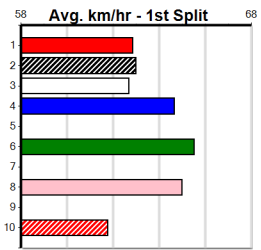

Track Record:

Distance	Time	Greyhound	Date Set
300m	16.057	UNLEASH COLLINDA	11-Dec-22
350m	18.641	UNLEASH COLLINDA	19-Feb-23

SPORTSBET FINAL

1
10:53AM

(VIC time)

Distance: 300m, **Race Type:** Maiden Final, **Total Prizemoney:** \$2,925
1st: \$1,950, 2nd: \$600, 3rd: \$300, 4th: \$75