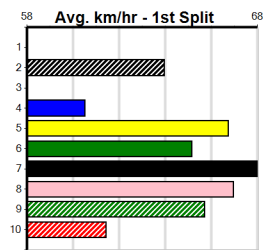

Watchdog Tips:

Bet:

Form Box	Wgt	Dist	Track	Date	Time	BON	Margin	1st/2nd (Time)	PIR	Checked	Comment	WR	Split 1	S/P	Grade

1

CLYDE [7]
BK Dog Dec-22 Sire: HARD STYLE RICO Dam: STRADA Trainer: Susan Richards (Devon Meadows)
Owner(s): Z Gao
Winning Distances: < 300m (0) 300 - 399m (1) 400 - 499m (0) 500 - 599m (0) 600 - 699m (0) > 700m (0)
Winning Weights: 32.5(1)

2nd (8)	32.5	350	HVL	R3	12-Dec-24	19.66	19.47	0.05L	JOE THE GOOSE (19.66)	Q/1			6.45	$4.70	M
1st (3)	32.5	350	HVL	R1	05-Jan-25	19.52	19.08	5.00L	OLYMPIA ONYX (19.86)	Q/1	SW		6.51	$3.00	M
3rd (7)	32.5	350	HVL	R4	12-Jan-25	19.65	19.48	2.50L	MISS CHARMED (19.48)	Q/1			6.46	$2.10	X67

Last 3 wins NOT included above

Box History

Bx	1st	2nd	3rd	4th	5th	6th	7th	8th
1								
2								
3	1							
4								
5								
6								
7			1					
8		1						

Prize		$2500.00
Best		19.52(3)-5/1/25
Starts		3-1-1-1
Trk/Dts		3-1-1-1
APM		2396

2

NO IRON TEAM [6]
F Bitch Dec-22 Sire: BARCIA BALE Dam: CHASE ME HONEY Trainer: Luke Smith (Drouin)
Owner(s): L Smith
Winning Distances: < 300m (0) 300 - 399m (0) 400 - 499m (1) 500 - 599m (1) 600 - 699m (0) > 700m (0)
Winning Weights: 27.1(1) 28.2(1)

5th (1)	27.7	515	SAP	R9	18-Nov-24	31.11	29.43	13.00	INVICTUS BLUE (30.23)	S/7674			7.40	$1.90	7
7th (4)	26.8	460	WGL	R5	06-Dec-24	26.45	25.42	5.50L	REEL INFRARED (26.08)	M/666	VO		6.61	$9.00	X67
1st (7)	27.1	525	MEP	R3	11-Dec-24	30.18	29.83	1.25L	FAGES (30.26)	M/2311	SW		5.18	$6.60	7
4th (7)	27.4	600	MEP	R3	18-Dec-24	35.47	34.59	13.00	RADAR'S PATROL (34.59)	M/5555			9.37	$8.00	RW
7th (8)	27.2	595	SAP	R6	23-Dec-24	35.11	34.02	16.00	CASHING OUT (34.02)	M/3335			9.41	$23.50	RWH
2nd (4)	27.1	525	MEP	R9	01-Jan-25	30.40	29.85	3.5L	POCKET MOUSE (30.17)	M/4222			5.28	$2.80	X67
5th (7)	27.4	515	SAP	R10	06-Jan-25	30.29	29.37	8.50L	NOSEY BLUEY (29.71)	M/5333			5.25	$4.60	X67H
2nd (8)	27.5	510	SLE	R5	12-Jan-25	29.13	28.73	2.00L	ROYAL MAGPIE (28.99)	S/322			9.30	$5.80	X67

Last 3 wins NOT included above

1st (6)	28.2	460	WGL	R3	03-Oct-24	26.17	26.16	4.25L	ASTON PAYCHECK (26.46)	M/111	SW		6.65	$3.80	T3-M

Box History

Bx	1st	2nd	3rd	4th	5th	6th	7th	8th
1								
2		1						
3								
4		1						
5								
6	1				1			
7	1	1		2	1	1		
8		2					1	

Prize		$6290.00
Best		F5H
Starts		16-2-5-0
Trk/Dts		0-0-0-0
APM		4698

3

FURIOSO RICK [7]
BK Dog Jun-23 Sire: FERAL FRANKY Dam: INDA WAY Trainer: Robert Redenbach (Cranbourne)
Owner(s): R Dixon
Winning Distances: < 300m (0) 300 - 399m (1) 400 - 499m (0) 500 - 599m (0) 600 - 699m (0) > 700m (0)
Winning Weights: 30.3(1)

1st (4)	30.3	300	HVL	R1	22-Dec-24	16.77	16.54	4.00L	ASTON COSPICUA (17.05)	Q/1	SW		3.88	$2.40	M
2nd (2)	31.1	300	HVL	R2	05-Jan-25	16.77	16.42	1.75L	BUTTERFLY GIRL (16.66)	M/2			4.00	$1.90	X67

Last 3 wins NOT included above

Box History

Bx	1st	2nd	3rd	4th	5th	6th	7th	8th
1								
2		1						
3								
4	1							
5								
6								
7								
8								

Prize		$2280.00
Best		F5TD
Starts		2-1-1-0
Trk/Dts		0-0-0-0
APM		2280