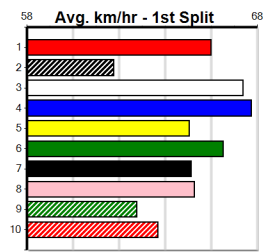

JVDM GREEN LIGHT ON PODCAST

Distance: 350m, Race Type: Grade 5, Total Prizemoney: $2,925
1st: $1,950, 2nd: $600, 3rd: $300, 4th: $75

Watchdog Tips: [ ] [ ] [ ] [ ] Bet: [ ]

Form Box Wgt Dist Track Date Time BON Margin 1st/2nd (Time) PIR Checked Comment W/R Split 1 S/P Grade

SURF'S UP [5] BE Dog Sep-21 Sire: FERNANDO BALE Dam: AMELIA CHRISTA Trainer: Christian Schmidt (Devon Meado)
Winning Distances: < 300m (0) 300 - 399m (0) 400 - 499m (4) 500 - 599m (2) 600 - 699m (0) > 700m (0)
Winning Weights: 31.9(1) 32.1(1) 32.2(2) 32.6(1) 32.8(1)
6th (6) 32.9 525 MEA R10 20-Jul-24 30.65 29.73 6.50L MACKINAW PEACH/ROYAL M/3334 . . . 5.17 $18.10 5
8th (2) 33.0 350 HVL R6 31-Jul-24 19.64 19.20 6.50L FOR PETE'S SAKE (19.20) M/7 . . . 6.72 $59.30 5
4th (2) 32.4 525 MEP R9 28-Aug-24 30.73 29.95 10.00 FIGURE IT OUT (30.04) M/5444 . . . 5.13 $9.80 5H
5th (2) 32.3 460 WGL R6 06-Sep-24 26.36 26.04 2.50L MIGHTY HERCULES (26.19) M/233 . . . 6.58 $9.80 X45
8th (8) 32.7 460 WGL R6 13-Sep-24 26.64 25.54 14.00 BAGMAN (25.66) M/778 . . . 6.72 $25.80 5H
3rd (2) 33.2 460 WGL R9 24-Sep-24 26.20 25.73 4.00L READY TO STING (25.93) M/333 . . . 6.64 $9.90 5
1st (6) 32.8 400 WGL R5 01-Nov-24 22.70 22.49 1.00L SUPER SEQUIOA (22.77) Q/11 . . . 8.32 $12.50 5
3rd (4) 32.7 400 WGL R7 31-Dec-24 22.75 22.38 5.50L SUMMER KOBIE (22.38) M/33 . . . 8.51 $10.70 4
Last 3 wins NOT included above
1st (2) 32.2 525 MEA R3 20-Jan-24 30.31 29.69 0.10L CANYA ALL CLASS (30.32) M/2112 . . SW . 5.10 $7.10 X67F
1st (1) 32.2 435 SLE R3 12-May-24 24.51 24.08 1.5L JAYVILLE MOLLY (24.60) Q/111 . . . 5.21 $6.10 RWH
1st (8) 31.9 435 SLE R3 19-May-24 24.54 24.45 2.25L JAYVILLE MOLLY (24.69) Q/211 . . SW . 5.28 $4.60 RWF
Box History: Bx 1st 2nd 3rd 4th 5th 6th 7th 8th
1 2 1 2 1 2 1 1
2 1 2 2 1 2 1 1
3 1 1 1 1 1 1 1
4 1 1 4 1 1 1 1
5 2 1 1 1 1 1 1
6 1 1 1 1 1 1 1
7 1 1 1 1 1 1 1
8 1 5 1 1 1 1 1
Prize Best $33645.00
Starts 19.64(2)-31/7/24
Trk/Dts 39-6-12-8
APM 2-0-0-0 4813

ARCHER THREE (SA)[5] BD Bitch May-22 Sire: WORM BURNER Dam: CAWBOURNE ZEBRA Trainer: Brad Sands (Pakenham)
Winning Distances: < 300m (0) 300 - 399m (2) 400 - 499m (1) 500 - 599m (0) 600 - 699m (0) > 700m (0)
Winning Weights: 25.3(1) 26.1(1) 26.2(1)
1st (1) 26.2 300 MBS R7 10-Sep-24 17.12 16.64 1.5L MISTY GREY (17.22) 0 SAMP 4.54 $26.00 6
3rd (7) 26.1 342 APK R4 14-Sep-24 20.25 19.71 7.00L MOSCOW CHICK (19.77) 4.96 $3.90 RWF
2nd (2) 26.1 400 MTG R3 19-Sep-24 23.69 23.11 0.75L AMERICAN BOY (23.63) 11.28 $2.70 RW
4th (2) 26.0 342 APK R9 08-Oct-24 20.38 19.50 6.00L TEMERITY SPRITE (19.97) 4.81 $4.20 RW
1st (7) 26.1 300 MBS R4 12-Oct-24 17.32 16.79 3.75L COMMANDO RAID (17.58) 4.58 $2.80 RWH
5th (6) 26.6 300 MBS R6 22-Oct-24 17.31 16.67 2.25L SHE'S A LADYBIRD (17.15) 0 SAMPVNAI 4.78 $1.50 RWF
8th (1) 26.1 525 BHL R5 03-Nov-24 32.28 30.59 19.00 FIREWORKS (31.00) $31.00 NG
ST (-) 25.6 400 WGL 14-Jan-25 23.31 6.50L Trial Cleared S/11 1of4 . 8.79 . ST
Last 3 wins NOT included above
1st (7) 25.3 450 TRA R1 29-Apr-24 25.66 25.66 8.00L WESTERN FEEL (26.19) M/111 . . . 6.86 $9.30 T3-M
Box History: Bx 1st 2nd 3rd 4th 5th 6th 7th 8th
1 1 1 1 1 1 1 1
2 1 1 1 1 2 1 1
3 1 1 1 2 1 1 1
4 1 1 1 1 1 1 1
5 1 1 1 1 1 1 1
6 1 1 1 1 1 1 1
7 2 1 1 1 1 1 1
8 1 1 1 1 1 1 1
Prize Best $4930.00
Starts 20.20(2)-26/1/24
Trk/Dts 33-3-4-5
APM 1-0-0-0 1413