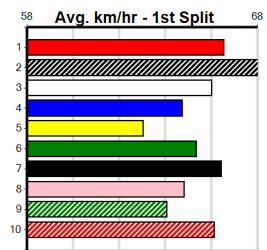

6

7

8

9

10

SPORTSBET NOBODY DOES IT EASIER

Distance: 300m, Race Type: Grade 5, Total Prizemoney: \$2,925
1st: \$1,950, 2nd: \$600, 3rd: \$300, 4th: \$75

Watchdog Tips: