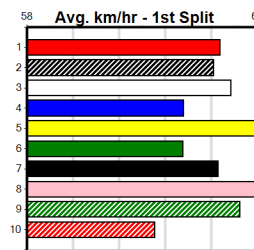

HEALESVILLE PHYSIO & SPORTS MEDICINE

Distance: 300m, Race Type: Grade 5, Total Prizemoney: $2,925
1st: $1,950, 2nd: $600, 3rd: $300, 4th: $75

Watchdog Tips:

Bet:

Form Box Wgt Dist Track Date Time BON Margin 1st/2nd (Time) PIR Checked Comment WR Split 1 S/P Grade

BLAME SPENCER [5]
BK Dog Apr-21 Sire: SHIMA SHINE Dam: BLAME THE FAME
Owner(s): M Collyer
Trainer: Murray Collyer (Coburg North)
Winning Distances: < 300m (0) 300 - 399m (10) 400 - 499m (3) 500 - 599m (0) 600 - 699m (0) > 700m (0)
Winning Weights: 32.4(1) 32.8(1) 33.0(1) 33.4(4) 33.5(1) 33.8(2) 34.0(1) 34.1(1) 34.3(1)

Box History
Bx 1st 2nd 3rd 4th 5th 6th 7th 8th
1 2 2 2 1 3 1 1
2 4 2 1 2
3 1 2
4 2 2 2 1 1 1
5 2 1 1 2 1
6 2 1 1 1 1
7 2 1 2 2 1 1
8 3 1 2 1 1 1
Prize Best $28585.00
Starts 16.59(2)-17/3/24
Trk/Dts 65-13-13-8
APM 10-4-0-1 7171

PENNY'S JADE [5]
BE Bitch Dec-20 Sire: BERNARDO Dam: MY DEWANA PENNY
Owner(s): R Martin
Trainer: Ronald Martin (Albion)
Winning Distances: < 300m (0) 300 - 399m (1) 400 - 499m (0) 500 - 599m (7) 600 - 699m (0) > 700m (0)
Winning Weights: 26.4(1) 26.5(1) 26.8(1) 27.1(1) 27.2(1) 27.4(1) 27.6(2)

Box History
Bx 1st 2nd 3rd 4th 5th 6th 7th 8th
1 1 3 3 1 1
2 3 2
3 2 1 2 2
4 1 1 2 2 1
5 2 2 1 2 1 2
6 2 1 2 1 1 1
7 1 2 2 1 1 1
8 3 1 1 1 1
Prize Best $34260.00
Starts 17.39(2)-4/8/24
Trk/Dts 64-8-15-6
APM 1-0-0-0 6240

ASTON ELENA [5]
BK Bitch Mar-22 Sire: ASTON DEE BEE Dam: ASTON LOPEZ
Owner(s): R Borda
Trainer: Mark McClelland (Lovely Banks)
Winning Distances: < 300m (0) 300 - 399m (9) 400 - 499m (3) 500 - 599m (0) 600 - 699m (0) > 700m (0)
Winning Weights: 27.7(1) 28.0(2) 28.1(2) 29.0(1) 29.1(1) 29.2(1) 29.3(1) 29.7(2) 29.9(1)

Box History
Bx 1st 2nd 3rd 4th 5th 6th 7th 8th
1 1 2 1 1
2 3 2 1 1
3 3 1 1 1
4 3 1 2 2 1
5 2
6 1 1
7 3 1 2 1
8 3
Prize Best $24230.00
Starts 16.82(1)-1/9/24
Trk/Dts 25-6-0-3
APM 4-0-0-1 9017

MAJOR FRANKY [5]
RF Dog Apr-22 Sire: FERAL FRANKY Dam: PUZZLES
Owner(s): B Dowler
Trainer: Brian Hodgson (Smythesdale)
Winning Distances: < 300m (0) 300 - 399m (2) 400 - 499m (4) 500 - 599m (0) 600 - 699m (0) > 700m (0)
Winning Weights: 32.9(2) 33.5(1) 33.8(1) 34.2(1) 34.3(1)

Box History
Bx 1st 2nd 3rd 4th 5th 6th 7th 8th
1 1 3
2 2 1 2 1 1
3 1 1
4 1 1
5 1 2
6 1 2
7 2 1 1
8 1
Prize Best $11022.86
Starts 16.82(1)-1/9/24
Trk/Dts 25-6-0-3
APM 4-0-0-1 6552

GENERAL WINSTON [5]
BK Dog Nov-20 Sire: BERNARDO Dam: PRINCESS MARJEN
Owner(s): The Four Suits (SYN), F Spiteri, D Handreck, R Chiarello, C Tripotseris
Trainer: Paul Jones (Hoddles Creek)
Winning Distances: < 300m (0) 300 - 399m (10) 400 - 499m (4) 500 - 599m (0) 600 - 699m (0) > 700m (0)
Winning Weights: 31.8(1) 31.9(1) 32.0(2) 32.3(2) 32.4(2) 33.0(1) 33.1(1) 33.2(1) 33.4(1) 34.4(1) 34.5(1)

Box History
Bx 1st 2nd 3rd 4th 5th 6th 7th 8th
1 5 4 1
2 3 2 1 1 1 1
3 3 2 1 1
4 2 1 1 1
5 1 2 1 1
6 2 1 1 2 2 1
7 2 2 1 1
8 1 2 1 2 1 1
Prize Best $64855.00
Starts 16.69(2)-23/6/24
Trk/Dts 59-14-15-5
APM 7-1-1-0 3474