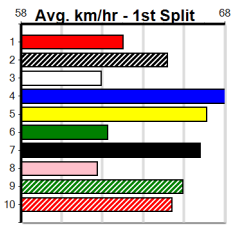

(VIC time)

Distance: 410m, Race Type: Mixed 6/7 Final, Total Prizemoney: \$3,360
1st: \$2,250, 2nd: \$690, 3rd: \$345, 4th: \$75

PAW SAKAKIBURA (4) has been simply breathtaking in his two runs to date and he will be carving out time in front again. MADDY GIBLET (7) continues to impress and she will be in the firing line from the outset. BLACK REALITY (1) has claims