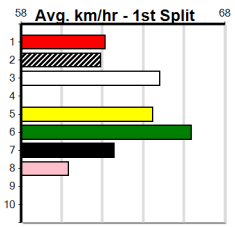

10 * NO RESERVE *****
 Trainer:
 Owner(s):

Winning Boxes							
1	2	3	4	5	6	7	8
Prize							
Best							
Starts							
Trk/Dst							
APM							

Horsham

CRYMELON KENNELS

Distance: 410m, Race Type: Grade 7, Total Prizemoney: \$2,925
1st: \$1,950, 2nd: \$600, 3rd: \$300, 4th: \$75