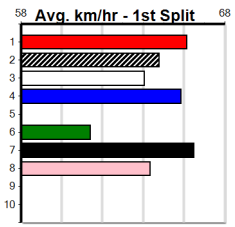

Horsham

SHIMA SHINE AT STUD

Distance: 410m, Race Type: Grade 5, Total Prizemoney: $2,925
1st: $1,950, 2nd: $600, 3rd: $300, 4th: $75

11

5:12PM

(VIC time)

KELLY JANE (1) is having her first look here but she should appreciate the drop in class. AVIATION (4) is better than his past two runs and he should settle on the speed, while RELEASED (3) was dominant here last time out.

Watchdog Tips:

1

4

3

7

Bet:

Win 1

Form	Box	Weight	Dist	Track	Date	Time	BON	Margin	1st/2nd (Time)	PIR	Checked	Comment	W/R	Split 1	S/P	Grade
1 KELLY JANE (NSW)[5] <i>Well graded, drawn to lead, hard to reel in</i>																
BK	B				Oct-22											
Trainer: Ben Joske (Yinnar South) $2.80																
Owner(s): Lazzamarie (SYN), M Evans, L Scott																
<table border="1"> <thead> <tr><th colspan="8">Winning Boxes</th></tr> <tr><th>1</th><th>2</th><th>3</th><th>4</th><th>5</th><th>6</th><th>7</th><th>8</th></tr> </thead> <tbody> <tr><td>1</td><td>1</td><td>1</td><td>1</td><td>2</td><td>1</td><td></td><td>1</td></tr> <tr><td>Prize</td><td colspan="7"></td><td>$17,995.00</td></tr> <tr><td>Best</td><td colspan="7"></td><td>FSH</td></tr> <tr><td>Starts</td><td colspan="7"></td><td>27-7-6-3</td></tr> <tr><td>Trk/Dst</td><td colspan="7"></td><td>0-0-0-0</td></tr> <tr><td>APM</td><td colspan="7"></td><td>$9446</td></tr> </tbody> </table>																
2 ORSON FURY [5] <i>Goes well here but is lacking confidence, place</i>																
BD	D				Apr-21											
Trainer: Ian Bibby (Warracknabeal) $9.00																
Owner(s): I Bibby																
<table border="1"> <thead> <tr><th colspan="8">Winning Boxes</th></tr> <tr><th>1</th><th>2</th><th>3</th><th>4</th><th>5</th><th>6</th><th>7</th><th>8</th></tr> </thead> <tbody> <tr><td>2</td><td></td><td></td><td>1</td><td>1</td><td></td><td></td><td>2</td></tr> <tr><td>Prize</td><td colspan="7"></td><td>$37,052.50</td></tr> <tr><td>Best</td><td colspan="7"></td><td>23.10</td></tr> <tr><td>Starts</td><td colspan="7"></td><td>61-6-6-11</td></tr> <tr><td>Trk/Dst</td><td colspan="7"></td><td>15-2-1-2</td></tr> <tr><td>APM</td><td colspan="7"></td><td>$1420</td></tr> </tbody> </table>																
3 RELEASED [5] <i>Never headed last time, threat if crosses</i>																
RF	B				May-22											
Trainer: Margery Quick (Haddon) $4.00																
Owner(s): G Collins																
<table border="1"> <thead> <tr><th colspan="8">Winning Boxes</th></tr> <tr><th>1</th><th>2</th><th>3</th><th>4</th><th>5</th><th>6</th><th>7</th><th>8</th></tr> </thead> <tbody> <tr><td></td><td></td><td></td><td></td><td></td><td></td><td>1</td><td>2</td></tr> <tr><td>Prize</td><td colspan="7"></td><td>$8,620.00</td></tr> <tr><td>Best</td><td colspan="7"></td><td>23.49</td></tr> <tr><td>Starts</td><td colspan="7"></td><td>26-3-8-3</td></tr> <tr><td>Trk/Dst</td><td colspan="7"></td><td>9-1-5-1</td></tr> <tr><td>APM</td><td colspan="7"></td><td>$5035</td></tr> </tbody> </table>																
4 AVIATION [5] <i>No luck in his past two, can atone, danger</i>																
BK	D				May-23											
Trainer: Daniel Gibbons (Avalon) $4.60																
Owner(s): A Tullio																
<table border="1"> <thead> <tr><th colspan="8">Winning Boxes</th></tr> <tr><th>1</th><th>2</th><th>3</th><th>4</th><th>5</th><th>6</th><th>7</th><th>8</th></tr> </thead> <tbody> <tr><td>2</td><td>1</td><td></td><td></td><td></td><td></td><td></td><td></td></tr> <tr><td>Prize</td><td colspan="7"></td><td>$4,025.00</td></tr> <tr><td>Best</td><td colspan="7"></td><td>24.70</td></tr> <tr><td>Starts</td><td colspan="7"></td><td>8-3-0-0</td></tr> <tr><td>Trk/Dst</td><td colspan="7"></td><td>1-0-0-0</td></tr> <tr><td>APM</td><td colspan="7"></td><td>$3810</td></tr> </tbody> </table>																
5 *** VACANT BOX ***																
Trainer: Owner(s):																
6 ROXY CRUMPET [5] <i>Likely to get too far back early, next time</i>																
BK	D				Sep-20											
Trainer: Donna Knight (Talbot) $21.00																
Owner(s): S Bunchursi																
<table border="1"> <thead> <tr><th colspan="8">Winning Boxes</th></tr> <tr><th>1</th><th>2</th><th>3</th><th>4</th><th>5</th><th>6</th><th>7</th><th>8</th></tr> </thead> <tbody> <tr><td>3</td><td>2</td><td>1</td><td>3</td><td>1</td><td>5</td><td>3</td><td>2</td></tr> <tr><td>Prize</td><td colspan="7"></td><td>$36,882.50</td></tr> <tr><td>Best</td><td colspan="7"></td><td>23.53</td></tr> <tr><td>Starts</td><td colspan="7"></td><td>135-20-14-20</td></tr> <tr><td>Trk/Dst</td><td colspan="7"></td><td>5-1-0-0</td></tr> <tr><td>APM</td><td colspan="7"></td><td>$3597</td></tr> </tbody> </table>																
7 HENRY BALE (NSW)[5] <i>Hit or miss early but has the talent, keep safe</i>																
RF	D				Dec-21											
Trainer: Andrea Gurry (Nhill) $8.00																
Owner(s): A Gurry