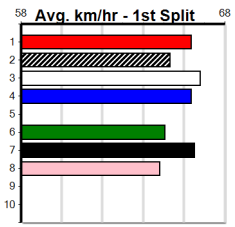

Horsham

WEBBCON MARINE

Distance: 410m, Race Type: Mixed 4/5, Total Prizemoney: $3,360
1st: $2,250, 2nd: $690, 3rd: $345, 4th: $75

5

3:20PM

(VIC time)

EXTRADITED (3) returned to form with a dazzling 22.48 Geelong win and he will prove hard to reel in again. TINKER DOT (6) has been placed in four of five here and she will be prominent throughout. SOLAR SPECTRUM (2) just needs luck early

Watchdog Tips: **3** **6** **2** **1** **Bet:** **Win 3**