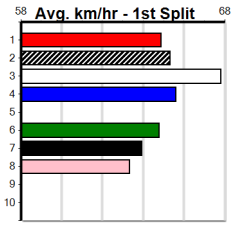

Horsham

ON-SITE ENGINEERING

Distance: 410m, Race Type: Grade 5, Total Prizemoney: $2,925
1st: $1,950, 2nd: $600, 3rd: $300, 4th: $75

7

3:57PM

(VIC time)

BRUCE'S SHOUT (1) showed blistering early and mid race pace last time and he is drawn to lead throughout again. LAID BACK LASS (3) has been placed in three of her past four and she can settle on the speed. JUMBUK JOHNNY (2) has solid claims

Watchdog Tips: 1 3 2 6 **Bet:** Win 1