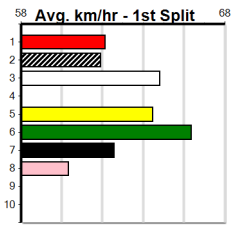

Horsham

CRYMELON KENNELS

Distance: 410m, Race Type: Grade 7, Total Prizemoney: $2,925
1st: $1,950, 2nd: $600, 3rd: $300, 4th: $75

2

2:31PM

(VIC time)

ALL GOLD (4) resumes from a spell and he trialled well around Warrnambool recently. PAW ELECTRA (6) was dominant when scoring at Warrnambool and she will be in the firing line from the outset. PAW NEVADA (8) is showing plenty of promise

Watchdog Tips: 4 6 8 5 **Bet:** Win 4