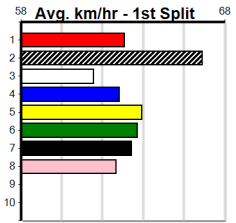

RSN GREY AREAS - WEDNESDAY & FRID

Distance: 410m, Race Type: Grade 5, Total Prizemoney: $2,925
1st: $1,950, 2nd: $600, 3rd: $300, 4th: $75

KIRWAN (1) has been solidly placed in her past three and she should find this a little easier. PAW WINCEY (4) turned in a big performance to score at Warragul and she just needs luck early on. CIRCLE THE SPACE (2) has pace to burn

Watchdog Tips:

1

4

2

5

Bet:

Win 1