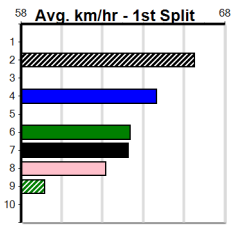

Horsham

SPORTSBET WE LET THE DOGS OUT

Distance: 410m, Race Type: Maiden, Total Prizemoney: $2,535
1st: $1,680, 2nd: $520, 3rd: $260, 4th: $75

1
2:13PM
(VIC time)

PAW LINDEN (2) has been handily placed in his two runs to date and he should prove hard to hold out. FRANKY PICASSO (1) is drawn to get the breaks and must be respected on debut. HI GOOD THANKS (4) has claims

Watchdog Tips: **2** **1** **4** **3** **Bet:** **Box Quinella 1,2,4 ($10 for 333.33%)**