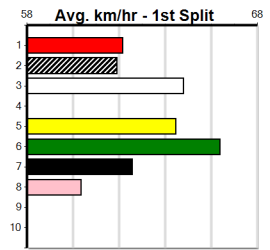

CRYMELON KENNELS

Distance: 410m, Race Type: Grade 7, Total Prizemoney: $2,925
1st: $1,950, 2nd: $600, 3rd: $300, 4th: $75

Watchdog Tips:

Bet:

Form Box	Wgt	Dist	Track	Date	Time	BON	Margin	1st/2nd (Time)	PIR	Checked	Comment	WR	Split 1	S/P	Grade

1

CHRISTA'S GIRL [7]

BK Bitch **Oct-22** Sire: **PLAYLIST** Dam: **VALLEY REAPER**

Owner(s): L Cardillo
Winning Distances: < 300m (0) 300 - 399m (0) 400 - 499m (1) 500 - 599m (0) 600 - 699m (0) > 700m (0)
Winning Weights: 26.6(1)

7th (3)	27.2	400	GEL	R3	05-Nov-24	24.20	22.46	20.00	GINNIVAN (22.85)	M/57			8.73	$40.30	M
4th (3)	26.9	400	GEL	R2	12-Nov-24	23.57	22.54	7.00L	MORAINÉ TED (23.11)	M/22			8.69	$10.10	M
1st (8)	26.6	425	BEN	R1	20-Nov-24	24.49	24.19	4.50L	DARK MIRACLE (24.79)	M/211			6.75	$5.90	M
4th (5)	26.6	390	BAL	R11	25-Nov-24	22.56	22.22	1.75L	PAW CASSIAN (22.45)	M/33			8.55	$20.50	T3-7
2nd (2)	26.2	425	BEN	R9	04-Dec-24	24.68	24.18	0.025	GOOD GIRL KIWI (24.68)	M/111			6.68	$2.50	7
7th (1)	26.2	425	BEN	R11	11-Dec-24	24.76	24.14	8.00L	CHERRY TIME (24.21)	M/446			6.63	$2.90	T3-7
2nd (5)	26.8	390	BAL	R10	30-Dec-24	22.59	22.30	3.5L	HARLEY RIOT (22.35)	Q/22			8.63	$7.40	T3-7
8th (4)	27.1	390	BAL	R9	06-Jan-25	23.40	22.43	13.00	NANNA NAP (22.52)	M/78			8.70	$11.10	T3-7

Last 3 wins NOT included above

Trainer: Dallan Klemke (Lara)
ENG BAL 2025-01-20

Box History

Bx	1st	2nd	3rd	4th	5th	6th	7th	8th
1								
2	1							
3								
4			1				1	1
5		1		1				
6								
7						1		1
8	1							

Prize Best $1740.00
Starts FSH 11-1-2-0
Trk/Dts 0-0-0-0
APM 1446

2

LISBURN [7]

BK Bitch **Oct-22** Sire: **TOMMY SHELBY** Dam: **LIZZIE'S ENTITY**

Owner(s): D Knight
Winning Distances: < 300m (0) 300 - 399m (0) 400 - 499m (1) 500 - 599m (0) 600 - 699m (0) > 700m (0)
Winning Weights: 27.5(1)

6th (2)	27.5	390	BAL	R9	17-Oct-24	23.19	22.15	13.00	ARCTIC GLAMOUR (22.32)	M/76			8.92	$15.40	T3-7
3rd (8)	27.2	400	GEL	R3	05-Dec-24	23.31	22.56	8.00L	BRUNO CHOCOLATE (22.78)	M/33			8.65	$48.30	RW
5th (2)	27.4	300	HVL	R3	20-Dec-24	17.27	16.81	4.00L	FOXY FROCKLES (17.00)	M/2			4.00	$26.20	T3-7
7th (7)	27.5	390	BAL	R1	24-Dec-24	22.96	22.09	7.00L	AUNTY ETHEL (22.47)	M/36			8.56	$53.00	T3-7
4th (7)	27.7	400	GEL	R11	31-Dec-24	23.43	22.76	3.25L	HERE TO TALK (23.22)	M/33			8.66	$3.20	7
6th (2)	27.7	425	BEN	R9	08-Jan-25	24.96	23.64	12.00	PAW UCARTY (24.15)	M/777			6.84	$5.30	T3-7
7th (5)	27.6	390	SHP	R2	11-Jan-25	22.92	22.09	9.50L	JAICOS (22.28)	Q/45			8.88	$39.40	7
5th (7)	27.5	425	BEN	R3	16-Jan-25	25.05	24.16	3.25L	ZERO PREDATOR (24.84)	M/444			6.85	$9.20	T3-7

Last 3 wins NOT included above

1st (1)	27.5	425	BEN	R2	26-Sep-24	24.82	24.09	4.00L	SUFFOLK PARK (25.09)	Q/111	SW		6.63	$8.50	T3-M

Trainer: Donna Knight (Talbot)

Box History

Bx	1st	2nd	3rd	4th	5th	6th	7th	8th
1	1							
2			1		1	2		
3								
4								
5							1	1
6								2
7				1	2			2
8		2		1				

Prize Best $1630.00
Starts FSH 23.98(2)-15/9/24
Trk/Dts 17-1-0-3
APM 2-0-0-1
946