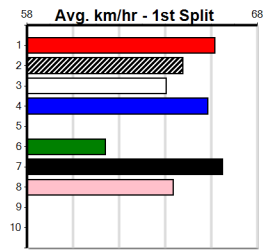

Horsham

11

5:12PM

(VIC time)

SHIMA SHINE AT STUD

Distance: 410m, Race Type: Grade 5, Total Prizemoney: $2,925
1st: $1,950, 2nd: $600, 3rd: $300, 4th: $75

KELLY JANE (1) is having her first look here but she should appreciate the drop in class. AVIATION (4) is better than his past two runs and he should settle on the speed, while RELEASED (3) was dominant here last time out.

Watchdog Tips: **1** **4** **3** **7** **Bet:** **Win 1**

1

KELLY JANE (NSW)[5] **Well graded, drawn to lead, hard to reel in** **$2.80**
BK Bitch Oct-22 Sire: KOBLENZ Dam: XALYNN BALE Trainer: Ben Joske (Yinnar South)
Owner(s): Lazzamarie (SYN), M Evans, L Scott
Winning Distances: < 300m (0) 300 - 399m (0) 400 - 499m (7) 500 - 599m (0) 600 - 699m (0) > 700m (0)
Winning Weights: 26.2(1) 26.4(1) 26.6(1) 27.0(1) 27.7(2) 27.8(1)

Box	1st	2nd	3rd	4th	5th	6th	7th	8th
1		1	1					
2				1	1	1		
3	1						1	
4	1	1						1
5	2			1				
6	1	2			1	1		
7			1	1		1	1	
8	1	1	1					1

Prize Best Starts Trk/Dts APM: $17995.00 FSH 27-7-6-3 0-0-0-0 9446

2

ORSON FURY [5] **Goes well here but is lacking confidence, place** **$9.00**
BD Dog Apr-21 Sire: ORSON ALLEN Dam: COME ON CHARLIZE Trainer: Ian Bibby (Warracknabeal)
Owner(s): I Bibby
Winning Distances: < 300m (0) 300 - 399m (0) 400 - 499m (6) 500 - 599m (0) 600 - 699m (0) > 700m (0)
Winning Weights: 29.7(1) 29.8(1) 30.0(1) 30.2(1) 30.6(2)

Box	1st	2nd	3rd	4th	5th	6th	7th	8th
1	2	3	3	1	2			
2			1	1	2	1	3	1
3			1	1				1
4	1	2		1	5	1		
5	1		3		4		1	
6				3	1			
7		1	2		1	1	1	1
8	2		1	1	2		1	1

Prize Best Starts Trk/Dts APM: $37052.50 23.10(1)-10/10/23 61-6-6-11 15-2-1-2 1420

3

RELEASED [5] **Never headed last time, threat if crosses** **$4.00**
RF Bitch May-22 Sire: BEAST UNLEASHED Dam: SIN RAP SPEEDY Trainer: Margery Quick (Haddon)
Owner(s): G Collins
Winning Distances: < 300m (0) 300 - 399m (1) 400 - 499m (2) 500 - 599m (0) 600 - 699m (0) > 700m (0)
Winning Weights: 27.0(1) 27.4(1) 27.7(1)

Box	1st	2nd	3rd	4th	5th	6th	7th	8th
1		3		1				
2	1		1					
3		1	1					
4		3	1			1	1	
5				2				1
6								
7				2	1			1
8	2		1					

Prize Best Starts Trk/Dts APM: $8620.00 23.49(8)-6/1/25 26-3-8-3 9-1-5-1 5035

4

AVIATION [5] **No luck in his past two, can atone, danger** **$4.60**
BK Dog May-23 Sire: ZAMBORA BROCKIE Dam: ASTON DAIQUIRI Trainer: Daniel Gibbons (Avalon)
Owner(s): A Tullio
Winning Distances: < 300m (0) 300 - 399m (0) 400 - 499m (3) 500 - 599m (0) 600 - 699m (0) > 700m (0)
Winning Weights: 31.2(2) 31.8(1)

Box	1st	2nd	3rd	4th	5th	6th	7th	8th
1		2						
2	3	1				1		
3								
4								1
5				1				
6								
7							1	
8							1	

Prize Best Starts Trk/Dts APM: $4025.00 24.70(4)-3/12/24 8-3-0-0 1-0-0-0 3810

5

*** VACANT BOX ***
Sire: Dam: Trainer:
Owner(s):
Winning Distances: < 300m (0) 300 - 399m (0) 400 - 499m (0) 500 - 599m (0) 600 - 699m (0) > 700m (0)
Winning Weights: