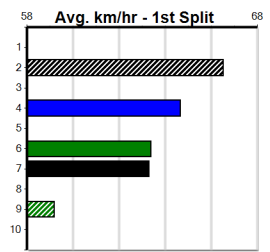

1

2:13PM

(VIC time)

Distance: 410m, Race Type: Maiden, Total Prizemoney: $2,535
1st: $1,680, 2nd: $520, 3rd: $260, 4th: $75

Watchdog Tips: ☐ ☐ ☐ ☐ ☐ Bet:

Form Box	Wgt	Dist	Track	Date	Time	BON	Margin	1st/2nd (Time)	PIR	Checked	Comment	WR	Split 1	S/P	Grade

1

FRANKY PICASSO [M]
BEBD Dog Nov-22 Sire: FERAL FRANKY Dam: ART NOVEAU
Owner(s): CHAMPAGNE PTN (SYN), S Smith, A Langton Trainer: Heather Baxter (Murtoa)
Winning Distances: < 300m (0) 300 - 399m (0) 400 - 499m (0) 500 - 599m (0) 600 - 699m (0) > 700m (0)
Winning Weights:

Bx	1st	2nd	3rd	4th	5th	6th	7th	8th
1								
2								
3								
4								
5								
6								
7								
8								

Last 3 wins NOT included above

Prize Best	$0
Starts	0-0-0-0
Trk/Dts	0-0-0-0
APM	0

2

PAW LINDEN (NSW)[M]
BD Dog Feb-23 Sire: JACKSLITTLETHING Dam: IDRIA BALE
Owner(s): B Wheeler Trainer: Robert Camilleri (Lara)
Winning Distances: < 300m (0) 300 - 399m (0) 400 - 499m (0) 500 - 599m (0) 600 - 699m (0) > 700m (0)
Winning Weights:

Bx	1st	2nd	3rd	4th	5th	6th	7th	8th
1								
2								
3		1						
4			1					
5								
6								
7								
8								

Last 3 wins NOT included above

Prize Best	$780.00
Starts	23.78(4)-10/12/24
Trk/Dts	2-0-1-1
APM	624

3

SUPER MAX [M]
BD Dog Nov-22 Sire: SUPERIOR PANAMA Dam: MAXIMUM KACK
Owner(s): J Galea Trainer: Robert Camilleri (Lara)
Winning Distances: < 300m (0) 300 - 399m (0) 400 - 499m (0) 500 - 599m (0) 600 - 699m (0) > 700m (0)
Winning Weights:

Bx	1st	2nd	3rd	4th	5th	6th	7th	8th
1								
2								
3								
4								
5								
6								
7								
8								

Last 3 wins NOT included above

Prize Best	$0
Starts	0-0-0-0
Trk/Dts	0-0-0-0
APM	0

4

HI GOOD THANKS [M] Biks
BK Bitch Sep-22 Sire: ASTON RUPEE Dam: DISTINCT
Owner(s): The MOLT Group (SYN), M Callanan, O Dixon, T Hanrahan Trainer: Michael Callanan (Wonwondah)
Winning Distances: < 300m (0) 300 - 399m (0) 400 - 499m (0) 500 - 599m (0) 600 - 699m (0) > 700m (0)
Winning Weights:

Bx	1st	2nd	3rd	4th	5th	6th	7th	8th
1								
2			1					
3								1
4								
5								
6			1					
7							2	
8		1						1

Last 3 wins NOT included above

Prize Best	$825.00
Starts	23.70(8)-13/12/24
Trk/Dts	7-0-1-2
APM	697

5

JUMBUK PUNKY [M]
F Dog Jun-23 Sire: ASTON RUPEE Dam: PUNK LASS ROCKS
Owner(s): B Joske Trainer: Ben Joske (Yinnar South)
Winning Distances: < 300m (0) 300 - 399m (0) 400 - 499m (0) 500 - 599m (0) 600 - 699m (0) > 700m (0)
Winning Weights:

Bx	1st	2nd	3rd	4th	5th	6th	7th	8th
1								
2								
3								
4								
5								
6								
7								
8								

Last 3 wins NOT included above

Prize Best	$0
Starts	0-0-0-0
Trk/Dts	0-0-0-0
APM	0