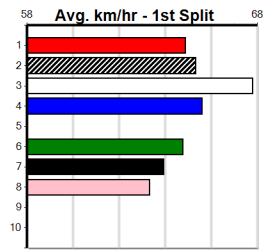

ON-SITE ENGINEERING

Distance: 410m, Race Type: Grade 5, Total Prizemoney: $2,925
1st: $1,950, 2nd: $600, 3rd: $300, 4th: $75

BRUCE'S SHOUT (1) showed blistering early and mid race pace last time and he is drawn to lead throughout again. LAID BACK LASS (3) has been placed in three of her past four and she can settle on the speed. JUMBUK JOHNNY (2) has solid claims

Watchdog Tips: **1** **3** **2** **6** **Bet:** **Win 1**

1

BRUCE'S SHOUT [5] Explodes soon after box rise, hard to hold out **$2.80**
BK Dog Mar-22 **Sire: CHRISTO BALE** **Dam: ROSE ROYCE** **Trainer: Lisa Delbridge (Balliang)**
Owner(s): M Delbridge
Winning Distances: < 300m (0) 300 - 399m (4) 400 - 499m (6) 500 - 599m (0) 600 - 699m (0) > 700m (0)
Winning Weights: 33.5(1) 33.7(1) 34.0(1) 34.4(2) 34.5(2) 34.7(2) 35.2(1)

Box	1st	2nd	3rd	4th	5th	6th	7th	8th
1	2	1	1					
2		1	1	1				1
3	1	3	2	1	2			1
4	2	2			1	1	1	
5	1	1					2	1
6					2	1	1	
7	2		1	1	1	1		1
8	2	1						

Prize Best Starts Trk/Dts APM $30235.00 23.59(5)-16/1/24 43-10-8-5 2-0-0-0 8965

Last 3 wins NOT included above

1st (7) 34.4 460 GEL R6 26-Apr-24 25.83 25.57 0.50L WARM COCKLES (25.86) Q/111 . . . 6.54 $10.40 5
1st (4) 34.5 425 BEN R11 03-May-24 24.01 23.69 3.25L PALTROW BALE (24.23) M/111 . . . 6.53 $2.80 X45
1st (8) 35.2 450 SHP R8 08-Jul-24 25.50 24.98 0.75L TAT LIBBY (25.54) M/322 . . . 6.68 $1.50 5

2

JUMBUK JOHNNY [5] Runner up in his only try here, can threaten **$4.60**
F Dog Mar-23 **Sire: BERNARDO** **Dam: CRIMSON VIXEN** **Trainer: Ben Joske (Yinnar South)**
Owner(s): B Joske
Winning Distances: < 300m (0) 300 - 399m (0) 400 - 499m (3) 500 - 599m (0) 600 - 699m (0) > 700m (0)
Winning Weights: 35.7(1) 36.3(1) 36.4(1)

Box	1st	2nd	3rd	4th	5th	6th	7th	8th
1		1				1		
2	2				1			1
3	1							
4						1		
5		2						
6		2	1					
7			1		1			
8			1					1

Prize Best Starts Trk/Dts APM $9125.00 23.50(5)-27/12/24 17-3-5-3 1-0-1-0 6483

Last 3 wins NOT included above

1st (2) 36.4 435 SLE R1 03-Nov-24 25.02 24.26 0.50L NOSEY BLUEY (25.04) M/522 . . . 5.38 $2.60 M
1st (3) 36.3 400 WGL R3 07-Nov-24 23.00 22.67 0.50L JAIRON BALE (23.03) M/33 . . . 8.52 $2.80 T3-7

3

LAID BACK LASS [5] Good muster, getting stronger, main danger **$4.80**
BK Bitch Dec-22 **Sire: ASTON DEE BEE** **Dam: HAPPY LASS** **Trainer: Gary Peach (Cape Clear)**
Owner(s): G Peach
Winning Distances: < 300m (0) 300 - 399m (3) 400 - 499m (0) 500 - 599m (0) 600 - 699m (0) > 700m (0)
Winning Weights: 29.5(1) 29.9(1) 30.4(1)

Box	1st	2nd	3rd	4th	5th	6th	7th	8th
1		1						
2			1					
3	1			1				
4			2					
5	1	1						
6								1
7			1					1
8	1	2	2					

Prize Best Starts Trk/Dts APM $9555.00 FSH 15-3-4-5 0-0-0-0 6207

Last 3 wins NOT included above

1st (8) 29.5 390 BAL R9 23-Aug-24 22.46 22.19 2.25L SOLAR SPECTRUM (22.61) M/11 . . . SW . 8.55 $3.10 M
1st (5) 29.9 390 BAL R12 31-Oct-24 22.29 22.23 1.25L TINKER BRUCE (22.37) Q/11 . . . . 8.24 $5.50 7
1st (3) 30.4 390 WBL R4 14-Nov-24 22.35 22.00 5.50L MISCHIEF MATE (22.73) Q/11 . . . . 8.50 $1.30 6G