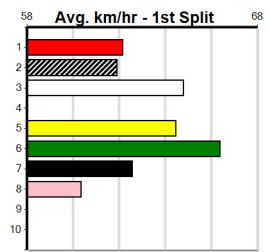

CRYMELON KENNELS

Distance: 410m, Race Type: Grade 7, Total Prizemoney: $2,925
1st: $1,950, 2nd: $600, 3rd: $300, 4th: $75

ALL GOLD (4) resumes from a spell and he trialled well around Warrnambool recently. PAW ELECTRA (6) was dominant when scoring at Warrnambool and she will be in the firing line from the outset. PAW NEVADA (8) is showing plenty of promise

Watchdog Tips: 4 6 8 5 Bet: Win 4

CHRISTA'S GIRL [7] First look here, needs to lead, next time $8.00
Owner(s): L Cardillo
Winning Distances: < 300m (0) 300 - 399m (0) 400 - 499m (1) 500 - 599m (0) 600 - 699m (0) > 700m (0)
Trainer: Dallan Klemke (Lara)

LISBURN [7] Poor strike rate, one paced, prefer others $21.00
Owner(s): D Knight
Winning Distances: < 300m (0) 300 - 399m (0) 400 - 499m (1) 500 - 599m (0) 600 - 699m (0) > 700m (0)
Trainer: Donna Knight (Talbot)

AERO EXPRESS [7] No luck since his maiden win, can atone, place $9.00
Owner(s): K Mugavin
Winning Distances: < 300m (0) 300 - 399m (1) 400 - 499m (0) 500 - 599m (0) 600 - 699m (0) > 700m (0)
Trainer: Kevin Mugavin (Killarney)

ALL GOLD [7] Resuming, trialled well at Wbl, should fire $3.60
Owner(s): D Baker
Winning Distances: < 300m (0) 300 - 399m (0) 400 - 499m (2) 500 - 599m (0) 600 - 699m (0) > 700m (0)
Trainer: Garry George (Beulah)

HUSKY SARA LEE [7] Lacks early speed, drawn to find bother, tested $10.00
Owner(s): S Bailey
Winning Distances: < 300m (0) 300 - 399m (0) 400 - 499m (1) 500 - 599m (0) 600 - 699m (0) > 700m (0)
Trainer: David Torr (Woodvale)