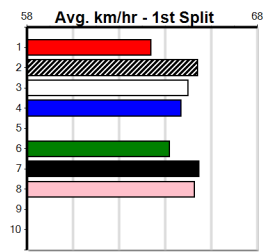

Horsham
10
4:54PM
(VIC time)

WATTS PRICE ACCOUNTANTS

Distance: 410m, Race Type: Grade 5, Total Prizemoney: $2,925
1st: $1,950, 2nd: $600, 3rd: $300, 4th: $75

Watchdog Tips: ☐ ☐ ☐ ☐ ☐

Bet: ☐ ☐ ☐ ☐ ☐

Form Box Wgt Dist Track Date Time BON Margin 1st/2nd (Time) PIR Checked Comment W/R Split 1 S/P Grade

1

YUM CHA JACK [5]
BK Dog Jul-21 Sire: BARCIA BALE Dam: PRISCILLA WANG
Owner(s): M Berry
Trainer: Michele Berry (Mount Camel)
Winning Distances: < 300m (0) 300 - 399m (0) 400 - 499m (5) 500 - 599m (0) 600 - 699m (0) > 700m (0)
Winning Weights: 36.7(1) 36.8(2) 36.9(1) 37.2(1)

Box	1st	2nd	3rd	4th	5th	6th	7th	8th
1								
2								
3								
4								
5								
6								
7								
8								

Prize Best Starts Trk/Dts APM
$12105.00
23.21(7)-23/1/24
27-5-2-3
5-2-0-1
1813

Last 3 wins NOT included above

1st (4) 36.8 410 HOR R9 28-Oct-23 23.25 22.99 6.00L LAKEVIEW VINCENT (23.65) M/11 . . . 10.25 $1.50 7
1st (7) 36.9 410 HOR R1 23-Jan-24 23.21 22.82 8.00L SWEET ASSASSIN (23.75) M/11 . . . 10.57 $4.00 X67
1st (7) 36.8 450 SHP R5 29-Apr-24 25.38 25.15 3.75L ASTON GARRATT (25.62) M/331 . . SW . 6.75 $10.20 RW

2

IDRON BALE (NSW)[5]
RBD Dog Mar-22 Sire: FERNANDO BALE Dam: IDRIA BALE
Owner(s): FISHOUNDS (SYN), D Fisher, S Fisher
Trainer: Simone Fisher (Lara)
Winning Distances: < 300m (0) 300 - 399m (3) 400 - 499m (4) 500 - 599m (0) 600 - 699m (0) > 700m (0)
Winning Weights: 30.6(1) 30.9(2) 31.0(1) 31.2(1) 31.6(1) 31.7(1)

Box	1st	2nd	3rd	4th	5th	6th	7th	8th
1								
2								
3								
4								
5								
6								
7								
8								

Prize Best Starts Trk/Dts APM
$12475.00
23.56(1)-27/12/24
27-7-2-4
3-0-1-0
5570

Last 3 wins NOT included above

1st (1) 31.6 425 BEN R12 28-Jun-24 23.96 23.73 7.00L ASTON SCORCHER (24.44) M/221 . . . 6.67 $1.50 5
1st (6) 31.7 450 WBL R6 19-Sep-24 25.64 25.20 0.75L MORAINÉ SOFIA (25.68) Q/311 . . . 6.77 $5.40 5
1st (6) 30.9 390 WBL R11 03-Oct-24 21.96 21.93 1.5L LEGGETT BALE (22.06) M/22 . . . 8.57 $4.50 5

3

COLLINDA POPS [5]
BK Bitch May-22 Sire: ASTON DEE BEE Dam: AUDACIOUS BELL
Owner(s): S Tyler
Trainer: Jordan Mcquillen (Lara)
Winning Distances: < 300m (0) 300 - 399m (1) 400 - 499m (2) 500 - 599m (0) 600 - 699m (0) > 700m (0)
Winning Weights: 26.8(1) 27.2(1) 28.5(1)

Box	1st	2nd	3rd	4th	5th	6th	7th	8th
1								
2								
3								
4								
5								
6								
7								
8								

Prize Best Starts Trk/Dts APM
$4705.00
24.35(8)-27/12/24
19-3-3-2
1-0-0-0
2913

Last 3 wins NOT included above

1st (6) 28.5 400 WGL R1 18-Jul-24 23.48 22.88 2.00L TERRORISING TOM (23.61) M/32 . . . 8.62 $3.10 M

4

KURRACA KID [5]
BK Dog May-22 Sire: LOCHINVAR MARLOW Dam: ROCK SINGER
Owner(s): D Plier
Trainer: Dale Plier (Fentons Creek)
Winning Distances: < 300m (0) 300 - 399m (0) 400 - 499m (3) 500 - 599m (1) 600 - 699m (0) > 700m (0)
Winning Weights: 32.2(2) 32.7(1) 32.9(1)

Box	1st	2nd	3rd	4th	5th	6th	7th	8th
1								
2								
3								
4								
5								
6								
7								
8								

Prize Best Starts Trk/Dts APM
$11187.14
23.88(4)-18/6/24
22-4-3-3
2-0-0-0
6324

Last 3 wins NOT included above

1st (6) 32.2 425 BEN R2 20-Jul-24 24.27 24.13 3.25L CAN'T PARK THERE (24.49) M/111 . . . 6.61 $6.40 M
1st (7) 32.2 500 BEN R4 02-Aug-24 28.77 28.50 0.50L CORNHILL RAVEN (28.79) Q/211 . . . 6.65 $5.70 7
1st (3) 32.9 485 HOR R7 03-Sep-24 27.45 27.28 3.25L CANYA VIVI (27.66) M/111 . . . 6.59 $3.60 X67