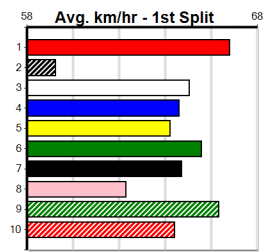

CHS GROUP

Distance: 485m, Race Type: Mixed 4/5, Total Prizemoney: $3,875
1st: $2,600, 2nd: $800, 3rd: $400, 4th: $75

Watchdog Tips:

Bet:

Table with columns: Form Box, Wgt, Dist, Track, Date, Time, BON, Margin, 1st/2nd (Time), PIR, Checked, Comment, W/R, Split 1, S/P, Grade

NIZHONI [4]
RBD Dog Jul-21 Sire: FERNANDO BALE Dam: DELTA RHODE
Owner(s): R Nicholls
Trainer: Roselyn Nicholls (Eaglehawk)
Winning Distances: < 300m (0) 300 - 399m (1) 400 - 499m (8) 500 - 599m (1) 600 - 699m (0) > 700m (0)
Winning Weights: 33.2(1) 33.3(2) 33.4(1) 33.6(3) 33.7(2) 33.8(1)
Box History table and Prize Best Starts table included.

HURRICANE BERT [5]
RF Dog Nov-22 Sire: ASTON RUPEE Dam: MEPUNGA BELLA
Owner(s): H Haberfield
Trainer: Shaun Coulson (Balliang)
Winning Distances: < 300m (0) 300 - 399m (0) 400 - 499m (3) 500 - 599m (0) 600 - 699m (0) > 700m (0)
Winning Weights: 34.5(1) 35.0(1) 35.2(1)
Box History table and Prize Best Starts table included.

DASH EXPRESS [4]
BK Dog Apr-21 Sire: BERNARDO Dam: BETHANY ROSE
Owner(s): Friday Lunch (SYN), J Flood, B Howard, A Sherriff, D Thomas
Trainer: Melissa Docking (Red Cliffs)
Winning Distances: < 300m (0) 300 - 399m (0) 400 - 499m (2) 500 - 599m (6) 600 - 699m (0) > 700m (0)
Winning Weights: 32.0(1) 32.1(2) 32.3(1) 32.5(2) 32.7(1) 32.9(1)
Box History table and Prize Best Starts table included.

PENGUIN PAT (NSW)[5]
WBK Dog Oct-21 Sire: RITZA LENNY Dam: IT'S A SHAME
Owner(s): A Mooney
Trainer: Andrew Mooney (Amherst)
Winning Distances: < 300m (0) 300 - 399m (2) 400 - 499m (5) 500 - 599m (2) 600 - 699m (2) > 700m (0)
Winning Weights: 29.4(1) 29.9(1) 30.0(1) 30.3(1) 30.6(1) 30.7(1) 30.9(2) 31.0(1) 31.2(1) 31.5(1)
Box History table and Prize Best Starts table included.

FULL OF REGRETS [5]
BK Bitch Mar-22 Sire: MY BRO FABIO Dam: ELLA ENCHANTED
Owner(s): D Klemke
Trainer: Dallan Klemke (Lara)
Winning Distances: < 300m (0) 300 - 399m (0) 400 - 499m (0) 500 - 599m (2) 600 - 699m (3) > 700m (0)
Winning Weights: 31.2(1) 31.3(1) 31.8(1) 32.1(2)
Box History table and Prize Best Starts table included.

1

2

3

4

5