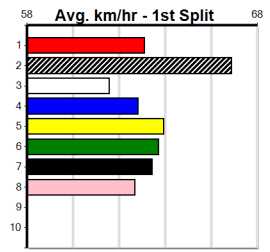

RSN GREY AREAS - WEDNESDAY & FRIDAY

Distance: 410m, **Race Type:** Grade 5, **Total Prizemoney:** $2,925
1st: $1,950, **2nd:** $600, **3rd:** $300, **4th:** $75

KIRWAN (1) has been solidly placed in her past three and she should find this a little easier. PAW WINCEY (4) turned in a big performance to score at Warragul and she just needs luck early on. CIRCLE THE SPACE (2) has pace to burn

Watchdog Tips: **1** **4** **2** **5** **Bet:** **Win 1**

1

KIRWAN [5] **Solidly placed in her past three, hard to hold out** **$3.40**
BE Bitch Apr-22 **Sire: FERAL FRANKY Dam: ALL INN AVA**
Owner(s): M Carruthers **Trainer: Michelle Carruthers (Bagshot)**
Winning Distances: < 300m (0) 300 - 399m (4) 400 - 499m (3) 500 - 599m (0) 600 - 699m (0) > 700m (0)
Winning Weights: 27.6(1) 27.8(1) 28.2(1) 28.3(1) 28.4(1) 28.7(1) 28.9(1)

Run	Time	Dist	Track	Date	Time	BON	Margin	1st/2nd (Time)	PIR	Checked	Comment	WR	Split 1	S/P	Grade
8th (1)	29.3	390	BAL	R12	30-Oct-24	23.01	21.83	12.00 PAW NICHOLLS (22.19)	M/88	.	.	.	8.87	$10.60 5	
6th (2)	29.2	400	GEL	R12	08-Nov-24	23.22	22.39	7.00L COOL NATURE (22.75)	M/66	.	.	.	8.82	$19.90 5	
5th (3)	28.9	450	WBL	R8	14-Nov-24	25.70	25.07	9.50L JETSTREAM ICON (25.07)	M/554	.	.	.	6.61	$118.20 X45	
7th (6)	28.4	390	WBL	R12	21-Nov-24	22.72	21.81	11.00 SKETCHY DEMOS (21.95)	S/77	.	.	.	9.11	$5.40 5	
7th (3)	28.4	450	SHP	R8	05-Dec-24	25.91	25.51	6.00L SUPER NUGGET (25.51)	M/777	.	.	.	6.91	$3.30 T3-5	
2nd (4)	29.2	390	BAL	R4	06-Jan-25	22.53	22.43	1.25L ASTON WARRIOR (22.44)	S/52	.	.	.	8.62	$4.70 T3-5	
3rd (3)	29.1	390	BAL	R6	13-Jan-25	22.66	22.08	6.00L LORD PANAMA (22.27)	M/33	.	SW	.	8.51	$3.20 T3-5	
2nd (3)	29.0	390	BAL	R12	18-Jan-25	22.51	22.22	0.10L NICE ONE TOM (22.51)	M/21	.	.	.	8.65	$2.00 T3-5	

Last 3 wins NOT included above

1st (8)	28.4	390	SHP	R4	02-Sep-24	22.42	21.92	0.50L PRETTY PANAMA (22.45)	S/44	.	.	.	8.56	$2.60 5	
1st (8)	28.7	350	HVL	R10	15-Sep-24	19.44	19.34	1.25L ZIPPING OLAF (19.52)	M/2	.	.	.	6.49	$10.70 5	
1st (2)	28.9	300	HVL	R3	20-Oct-24	16.89	16.76	1.25L MALO MAGIC (16.97)	M/5	.	.	.	3.98	$6.00 X45	

Box History

Bx	1st	2nd	3rd	4th	5th	6th	7th	8th
1	1	1	1	1	1	1	1	1
2	2	1	1	1	1	1	1	1
3	1	1	1	1	1	1	1	1
4	2	1	1	2				
5								
6	1	1	1	1	1	1	1	1
7	1	1	1	1	1	1	1	1
8	3	1	1	2	2	2	2	1

Prize Best Starts Trk/Dts APM
$20090.00
23.24(3)-21/5/24
34-7-6-4
6-1-1-0
6600