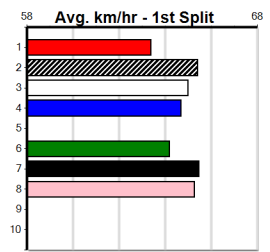

WATTS PRICE ACCOUNTANTS

Distance: 410m, Race Type: Grade 5, Total Prizemoney: $2,925
1st: $1,950, 2nd: $600, 3rd: $300, 4th: $75

AMRON BOBBY (8) powered to the line in his 26.06 Geelong win and he looks very well graded in this event. IDRON BALE (2) has turned in some handy performances of late and he just needs to step on terms. YUM CHA JACK (1) has claims

Watchdog Tips: 8 2 1 4 Bet: Win 8

Form Box 1: YUM CHA JACK [5] Far from disgraced last time, well drawn, threat $7.50
Owner(s): M Berry
Winning Distances: < 300m (0) 300 - 399m (0) 400 - 499m (5) 500 - 599m (0) 600 - 699m (0) > 700m (0)
Box History table and Prize Best Starts table included.

Form Box 2: IDRON BALE (NSW)[5] Risky early but has a nice turn of foot, danger $6.00
Owner(s): FISHOUNDS (SYN), D Fisher, S Fisher
Winning Distances: < 300m (0) 300 - 399m (3) 400 - 499m (4) 500 - 599m (0) 600 - 699m (0) > 700m (0)
Box History table and Prize Best Starts table included.

Form Box 3: COLLINDA POPS [5] Needs to lead, will cop pressure, next time $12.00
Owner(s): S Tyler
Winning Distances: < 300m (0) 300 - 399m (1) 400 - 499m (2) 500 - 599m (0) 600 - 699m (0) > 700m (0)
Box History table and Prize Best Starts table included.

Form Box 4: KURRACA KID [5] Brilliant effort last time out, must keep safe $4.00
Owner(s): D Plier
Winning Distances: < 300m (0) 300 - 399m (0) 400 - 499m (3) 500 - 599m (1) 600 - 699m (0) > 700m (0)
Box History table and Prize Best Starts table included.

Form Box 5: *** VACANT BOX ***
Owner(s):
Winning Distances: < 300m (0) 300 - 399m (0) 400 - 499m (0) 500 - 599m (0) 600 - 699m (0) > 700m (0)
Trainer:
Box History table included.