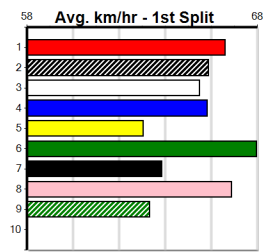

WARRACK BUTCHERY DAMSELS DASH

Distance: 410m, Race Type: Grade 5, Total Prizemoney: $2,925
1st: $1,950, 2nd: $600, 3rd: $300, 4th: $75

Watchdog Tips:

Bet:

Form Box	Wgt	Dist	Track	Date	Time	BON	Margin	1st/2nd (Time)	PIR	Checked	Comment	WR	Split 1	S/P	Grade

1 MAKE THE CUT [5]

BD Bitch Jun-22 Sire: FERNANDO BALE Dam: ALL DOLLED UP
Owner(s): A Gannell **Trainer:** Paul Mathieson (Myrningong)

Winning Distances: < 300m (0) 300 - 399m (5) 400 - 499m (1) 500 - 599m (0) 600 - 699m (0) > 700m (0)

Winning Weights: 26.3(1) 26.4(1) 26.8(3) 27.1(1)

2nd (8)	26.3	400	GEL	R12	08-Nov-24	22.82	22.39	1.25L COOL NATURE (22.75)	M/33	.	.	.	8.46	$7.10	5
5th (6)	26.7	390	BAL	R11	13-Nov-24	22.71	22.11	8.50L CAPTAIN ALICE (22.12)	M/65	.	.	.	8.53	$10.10	5
1st (1)	26.8	400	GEL	R5	22-Nov-24	22.49	22.27	2.25L XISAN BALE (22.64)	Q/11	.	.	.	8.29	$6.50	5
2nd (1)	27.0	390	BAL	R12	11-Dec-24	22.14	22.02	1.25L SPRING WATCH (22.06)	Q/11	.	.	.	8.29	$9.10	X45
1st (3)	27.1	390	WBL	R5	19-Dec-24	22.21	21.82	2.25L SOMETHING GOOD (22.37)	Q/11	.	.	.	8.51	$2.10	RWH
6th (8)	26.9	390	BAL	R7	01-Jan-25	22.43	21.97	4.50L NOVEMBER RAIN (22.13)	M/44	.	.	.	8.39	$9.30	X45
1st (6)	26.8	390	BAL	R12	08-Jan-25	21.92	21.88	1.75L ACACIA ROCKET (22.03)	Q/11	.	.	.	8.31	$2.40	X45
6th (1)	26.9	450	WBL	R7	16-Jan-25	25.98	25.14	7.00L PAW ROXY (25.51)	M/342	.	.	.	6.58	$3.80	5

Last 3 wins NOT included above

1st (2)	26.8	390	BAL	R2	22-Jul-24	22.82	22.36	5.50L PARNASSUS (23.19)	M/11	.	.	.	8.59	$1.40	T3-M
1st (8)	26.4	390	WBL	R10	12-Sep-24	22.15	21.89	3.25L TINKER LEE (22.36)	Q/11	.	.	.	8.56	$5.50	X67
1st (5)	26.3	390	BAL	R14	24-Oct-24	22.08	22.08	2.75L NOSEY PARKER (22.27)	Q/11	.	.	.	8.31	$4.30	X67

Box History

Bx	1st	2nd	3rd	4th	5th	6th	7th	8th
1	1	1	1					
2	1			1		1		
3	1							
4		1						
5	1	2						1
6	1	1	1		1			
7	1							
8	1	1				1		

Prize Best Starts Trk/Dts APM: $15895.00 FSH 20-6-7-2 0-0-0-0 10468