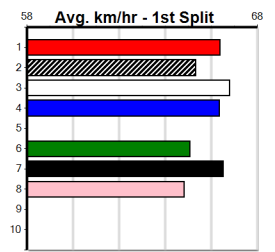

Horsham

5

3:20PM

(VIC time)

WEBBCON MARINE

Distance: 410m, Race Type: Mixed 4/5, Total Prizemoney: $3,360
1st: $2,250, 2nd: $690, 3rd: $345, 4th: $75

EXTRADITED (3) returned to form with a dazzling 22.48 Geelong win and he will prove hard to reel in again. TINKER DOT (6) has been placed in four of five here and she will be prominent throughout. SOLAR SPECTRUM (2) just needs luck early

Watchdog Tips: 3 6 2 1 Bet: Win 3

Form Box Wgt Dist Track Date Time BON Margin 1st/2nd (Time) PIR Checked Comment W/R Split 1 S/P Grade

MAJOR MIKE [5] Good record here but this is harder, next time $12.00
Owner(s): M Pease
Winning Distances: < 300m (0) 300 - 399m (6) 400 - 499m (3) 500 - 599m (0) 600 - 699m (0) > 700m (0)
Box History table and Prize Best Starts Trk/Dts APM

SOLAR SPECTRUM [5] Huge engine but will push up the track, respect $2.40
Owner(s): G Black
Winning Distances: < 300m (0) 300 - 399m (3) 400 - 499m (4) 500 - 599m (0) 600 - 699m (0) > 700m (0)
Box History table and Prize Best Starts Trk/Dts APM

EXTRADITED [5] Back to his best last time, can cross early, yes $2.20
Owner(s): A Tullio
Winning Distances: < 300m (0) 300 - 399m (0) 400 - 499m (4) 500 - 599m (1) 600 - 699m (0) > 700m (0)
Box History table and Prize Best Starts Trk/Dts APM

*** ZIPPING MUFASA (NSW)[5] *** SCRATCHED *** $99.00
Owner(s): Hallinan Hallinan (SYN), M Hallinan, F Hallinan
Winning Distances: < 300m (0) 300 - 399m (1) 400 - 499m (4) 500 - 599m (0) 600 - 699m (0) > 700m (0)
Box History table and Prize Best Starts Trk/Dts APM

*** VACANT BOX ***
Owner(s):
Winning Distances: < 300m (0) 300 - 399m (0) 400 - 499m (0) 500 - 599m (0) 600 - 699m (0) > 700m (0)
Winning Weights:
Box History

5