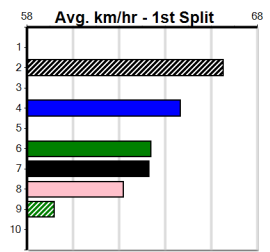

1

2:13PM

(VIC time)

Distance: 410m, Race Type: Maiden, Total Prizemoney: $2,535
1st: $1,680, 2nd: $520, 3rd: $260, 4th: $75

PAW LINDEN (2) has been handily placed in his two runs to date and he should prove hard to hold out. FRANKY PICASSO (1) is drawn to get the breaks and must be respected on debut. HI GOOD THANKS (4) has claims

Watchdog Tips: **2** **1** **4** **3** **Bet:** Box Quinella 1,2,4 ($10 for 333.33%)

Form Box	Wgt	Dist	Track	Date	Time	BON	Margin	1st/2nd (Time)	PIR	Checked	Comment	WR	Split 1	S/P	Grade

1

FRANKY PICASSO [M] Well bred, would have trialled here, threat **$6.00**

BEED Dog Nov-22 Sire: FERAL FRANKY Dam: ART NOVEAU
Owner(s): CHAMPAGNE PTN (SYN), S Smith, A Langton
Winning Distances: < 300m (0) 300 - 399m (0) 400 - 499m (0) 500 - 599m (0) 600 - 699m (0) > 700m (0)
Winning Weights:

Bx	1st	2nd	3rd	4th	5th	6th	7th	8th
1								
2								
3								
4								
5								
6								
7								
8								

Last 3 wins NOT included above

Prize Best	$0
Starts	0-0-0-0
Trk/Dts	0-0-0-0
APM	0

Trainer: Heather Baxter (Murtoa)

2

PAW LINDEN (NSW)[M] Solidly placed in both runs, hard to hold out **$4.00**

BD Dog Feb-23 Sire: JACKSLITTLETHING Dam: IDRIA BALE
Owner(s): B Wheeler
Winning Distances: < 300m (0) 300 - 399m (0) 400 - 499m (0) 500 - 599m (0) 600 - 699m (0) > 700m (0)
Winning Weights:

Dog	Date	Time	BON	Margin	1st/2nd (Time)	PIR	Checked	Comment	WR	Split 1	S/P	Grade
2nd (3)	31.8	390	WBL	R1	21-Nov-24	22.44	21.81	0.50L LITTLE NARLA (22.41)	M/22			8.74 $10.50 M
3rd (4)	32.6	410	HOR	R1	10-Dec-24	23.78	23.06	4.75L THUNDERSTONE (23.45)	M/63			10.60 $9.00 M

Last 3 wins NOT included above

Prize Best	$780.00
Starts	23.78(4)-10/12/24
Trk/Dts	2-0-1-1
APM	1-0-0-1
	624

Trainer: Robert Camilleri (Lara)

3

SUPER MAX [M] Well bred, in capable hands, watch betting **$4.80**

BD Dog Nov-22 Sire: SUPERIOR PANAMA Dam: MAXIMUM KACK
Owner(s): J Galea
Winning Distances: < 300m (0) 300 - 399m (0) 400 - 499m (0) 500 - 599m (0) 600 - 699m (0) > 700m (0)
Winning Weights:

Bx	1st	2nd	3rd	4th	5th	6th	7th	8th
1								
2								
3								
4								
5								
6								
7								
8								

Last 3 wins NOT included above

Prize Best	$0
Starts	0-0-0-0
Trk/Dts	0-0-0-0
APM	0

Trainer: Robert Camilleri (Lara)

4

HI GOOD THANKS [M] Biks Placed in three of seven to date, place again **$12.00**

BK Bitch Sep-22 Sire: ASTON RUPEE Dam: DISTINCT
Owner(s): The MOLT Group (SYN), M Callanan, O Dixon, T Hanrahan
Winning Distances: < 300m (0) 300 - 399m (0) 400 - 499m (0) 500 - 599m (0) 600 - 699m (0) > 700m (0)
Winning Weights:

Dog	Date	Time	BON	Margin	1st/2nd (Time)	PIR	Checked	Comment	WR	Split 1	S/P	Grade
8th (8)	27.1	400	GEL	R9	07-Oct-24	23.64	22.73	14.00 ETERNIA (22.73)	S/88			8.88 $50.70 M
7th (7)	26.4	435	SLE	R2	20-Oct-24	25.38	24.18	7.00L DR. BELL (24.89)	M/757			5.43 $78.50 M
7th (7)	26.4	350	HVL	R2	25-Oct-24	20.53	19.78	8.50L SLAY QUEEN MOLLY (19.94)	M/7			6.81 $26.50 T3-M
3rd (6)	26.6	400	GEL	R2	05-Nov-24	23.17	22.46	3.25L PICHOLA RALPHY (22.94)	M/23			8.58 $18.20 M
7th (3)	27.0	350	HVL	R1	11-Nov-24	20.20	19.38	5.50L KING PLUM (19.85)	M/7			6.85 $10.20 M
2nd (8)	25.8	410	HOR	R2	13-Dec-24	23.70	23.27	6.50L FLEETWOOD ODIN (23.27)	M/33			10.51 $10.80 M
3rd (2)	26.5	485	HOR	R1	31-Dec-24	28.34	27.51	3.75L BLACK REALITY (28.08)	Q/243			6.77 $11.60 M
(-)	25.9	390	BAL		13-Jan-25	22.53		7.50L Trial Cleared	M/44			8.38 ..

Last 3 wins NOT included above

Prize Best	$825.00
Starts	23.70(8)-13/12/24
Trk/Dts	7-0-1-2
APM	1-0-1-0
	697

Trainer: Michael Callanan (Wonwondah)