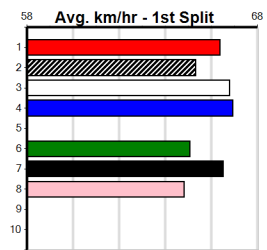

WEBBCON MARINE

Distance: 410m, Race Type: Mixed 4/5, Total Prizemoney: $3,360
1st: $2,250, 2nd: $690, 3rd: $345, 4th: $75

Watchdog Tips:

Bet:

Form Box	Wgt	Dist	Track	Date	Time	BON	Margin	1st/2nd (Time)	PIR	Checked	Comment	WR	Split 1	S/P	Grade

1

MAJOR MIKE [5]
BK Dog Dec-21 Sire: TOMMY SHELBY Dam: MY LUCKY MIA
Owner(s): M Pease
Trainer: William Hartigan (Haven)
Winning Distances: < 300m (0) 300 - 399m (6) 400 - 499m (3) 500 - 599m (0) 600 - 699m (0) > 700m (0)
Winning Weights: 32.2(1) 32.4(1) 32.7(2) 33.0(1) 33.2(1) 33.5(1) 33.6(1) 34.0(1)

3rd (1)	33.4	410	HOR	R7	19-Nov-24	23.40	23.16	3.5L TALCOTT BALE (23.16)	Q/22	.	.	.	10.26	$13.30	X34
6th (7)	33.0	410	HOR	R7	26-Nov-24	23.64	22.97	5.50L WHERE'S WALTER (23.29)	M/66	.	.	.	10.58	$21.70	X34
1st (4)	33.0	410	HOR	R5	10-Dec-24	23.48	23.06	1.5L IMPOSTER (23.59)	M/21	.	.	.	10.39	$4.40	5
5th (2)	33.3	390	WBL	R11	19-Dec-24	22.69	21.82	8.50L MIKE ANGELO ZEAL (22.11)	M/86	.	.	.	9.13	$14.60	5
3rd (4)	33.3	410	HOR	R6	27-Dec-24	23.66	23.28	4.25L MR. BEETS (23.36)	M/33	.	.	.	10.57	$20.10	FFA
3rd (2)	33.3	410	HOR	R8	31-Dec-24	23.62	23.29	3.5L WAR TIME NOVELTY (23.38)	M/45	.	.	.	10.45	$12.90	X34
5th (8)	32.9	410	HOR	R8	06-Jan-25	23.64	22.89	11.00 ZORBAS BALE (22.89)	S/44	.	.	.	10.44	$14.00	X34
5th (8)	32.6	410	HOR	R8	14-Jan-25	23.56	23.00	3.5L LET'S WIN OLLIE (23.32)	M/44	.	.	.	10.51	$13.60	X34

Last 3 wins NOT included above

1st (2)	32.7	350	TRA	R11	25-Mar-24	19.90	19.90	1.00L INTER STAR FIRE (19.96)	S/42	.	.	.	6.68	$3.70	5
1st (2)	32.7	350	TRA	R11	01-May-24	19.51	19.51	2.50L TARYN'S BLUE (19.68)	M/11	.	.	.	6.57	$3.90	5
1st (4)	32.2	410	HOR	R5	17-Sep-24	23.44	23.11	1.5L MOTOR HEAD MAXIM (23.54)	M/11	.	.	.	10.43	$3.80	5

Box History

Bx	1st	2nd	3rd	4th	5th	6th	7th	8th
1	1		4					
2	4		3	1	3	1	1	
3	2	1		1				1
4	2	2	2	1	2			1
5		1	2	1				1
6		1	3		5	1		
7		2	1			2		
8		2		1	2			1

Prize Best Starts Trk/Dts APM
$26132.86
23.40(2)-9/11/24
59-9-9-15
14-2-2-3
5583