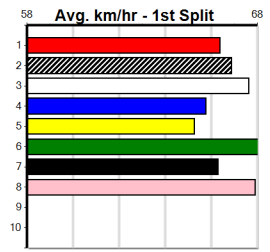

LOCKS CONSTRUCTIONS

Distance: 410m, Race Type: Mixed 3/4, Total Prizemoney: $3,360
1st: $2,250, 2nd: $690, 3rd: $345, 4th: $75

GAS LANTERN (3) is as consistent as they come and she is capable of leading from go to whoa.
UDANI BALE (2) has a good record here and he returned to form last time out, while VELUZA BALE
(1) has a nice turn of foot and he just needs to step

Watchdog Tips: 3 2 1 6 Bet: Box Trifecta 1,2,3,6 ($10 for 41.67%)

Race 1 details for VELUZA BALE (NSW)[4]. Includes owner, distances, weights, race results, and a box history table.

Race 2 details for UDANI BALE (NSW)[4]. Includes owner, distances, weights, race results, and a box history table.

Race 3 details for GAS LANTERN [4]. Includes owner, distances, weights, race results, and a box history table.

Race 4 details for TUFF TOBY [4]. Includes owner, distances, weights, race results, and a box history table.

Race 5 details for MORE BEER PLEASE [4]. Includes owner, distances, weights, race results, and a box history table.