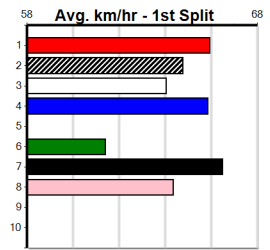

SHIMA SHINE AT STUD

Distance: 410m, Race Type: Grade 5, Total Prizemoney: $2,925
1st: $1,950, 2nd: $600, 3rd: $300, 4th: $75

Watchdog Tips:

Bet:

Table with columns: Form Box, Wgt, Dist, Track, Date, Time, BON, Margin, 1st/2nd (Time), PIR, Checked, Comment, W/R, Split 1, S/P, Grade

KELLY JANE (NSW)[5]
BK Bitch Oct-22
Owner(s): Lazzamarie (SYN), M Evans, L Scott
Sire: KOBLENZ Dam: XALYNN BALE
Trainer: Ben Joske (Yinnar South) ENG WGL 2025-01-17
Winning Distances: < 300m (0) 300 - 399m (0) 400 - 499m (7) 500 - 599m (0) 600 - 699m (0) > 700m (0)
Winning Weights: 26.2(1) 26.4(1) 26.6(1) 27.0(1) 27.7(2) 27.8(1)
Box History table and Prize Best Starts table included.

ORSON FURY [5]
BD Dog Apr-21
Owner(s): I Bibby
Sire: ORSON ALLEN Dam: COME ON CHARLIZE
Trainer: Ian Bibby (Warracknabeal)
Winning Distances: < 300m (0) 300 - 399m (0) 400 - 499m (6) 500 - 599m (0) 600 - 699m (0) > 700m (0)
Winning Weights: 29.7(1) 29.8(1) 30.0(1) 30.2(1) 30.6(2)
Box History table and Prize Best Starts table included.

RELEASED [5]
RF Bitch May-22
Owner(s): G Collins
Sire: BEAST UNLEASHED Dam: SIN RAP SPEEDY
Trainer: Margery Quick (Haddon)
Winning Distances: < 300m (0) 300 - 399m (1) 400 - 499m (2) 500 - 599m (0) 600 - 699m (0) > 700m (0)
Winning Weights: 27.0(1) 27.4(1) 27.7(1)
Box History table and Prize Best Starts table included.

AVIATION [5]
BK Dog May-23
Owner(s): A Tullio
Sire: ZAMBORA BROCKIE Dam: ASTON DAIQUIRI
Trainer: Daniel Gibbons (Avalon)
Winning Distances: < 300m (0) 300 - 399m (0) 400 - 499m (3) 500 - 599m (0) 600 - 699m (0) > 700m (0)
Winning Weights: 31.2(2) 31.8(1)
Box History table and Prize Best Starts table included.

*** VACANT BOX ***
Owner(s):
Winning Distances: < 300m (0) 300 - 399m (0) 400 - 499m (0) 500 - 599m (0) 600 - 699m (0) > 700m (0)
Winning Weights:
Trainer:
Box History

1

2

3

4

5