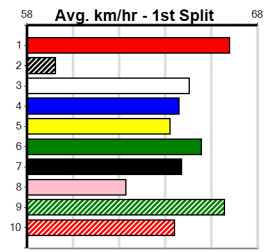

CHS GROUP

Distance: 485m, Race Type: Mixed 4/5, Total Prizemoney: $3,875
1st: $2,600, 2nd: $800, 3rd: $400, 4th: $75

HURRICANE BERT (2) went to another level when scoring at Geelong last time and he just needs luck early on. NIZHONI (1) has won three on the spin and he is drawn to lead for a long way. XOEL BALE (7) is more than capable.

Watchdog Tips: 2 1 7 5 Bet: Box Quinella 1,2,7 ($10 for 333.33%)

Race card for NIZHONI [4]. Includes details on owner (R Nicholls), sire (FERNANDO BALE), dam (DELTA RHODE), and a box history table. The horse is drawn 1st in box 1.

Race card for HURRICANE BERT [5]. Includes details on owner (H Haberfield), sire (ASTON RUPEE), dam (MEPUNGA BELLA), and a box history table. The horse is drawn 2nd in box 2.

Race card for DASH EXPRESS [4]. Includes details on owner (Friday Lunch (SYN), J Flood, B Howard, A Sherriff, D Thomas), sire (BERNARDO), dam (BETHANY ROSE), and a box history table. The horse is drawn 3rd in box 3.

Race card for PENGUIN PAT (NSW)[5]. Includes details on owner (A Mooney), sire (RITZA LENNY), dam (IT'S A SHAME), and a box history table. The horse is drawn 4th in box 4.

Race card for FULL OF REGRETS [5]. Includes details on owner (D Klemke), sire (MY BRO FABIO), dam (ELLA ENCHANTED), and a box history table. The horse is drawn 5th in box 5.