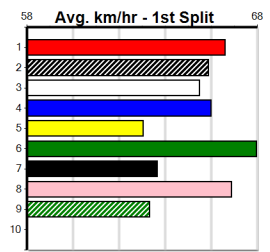

Watchdog Tips:

2

6

4

3

Bet:

Win 2

MAKE THE CUT [5] \*\*\* SCRATCHED \*\*\* \$4.80
BD Bitch Jun-22 Sire: FERNANDO BALE Dam: ALL DOLLED UP
Owner(s): A Gannell
Trainer: Paul Mathieson (Myrniong)
Winning Distances: < 300m (0) 300 - 399m (5) 400 - 499m (1) 500 - 599m (0) 600 - 699m (0) > 700m (0)
Winning Weights: 26.3(1) 26.4(1) 26.8(3) 27.1(1)
Box History table and Prize Best Starts table included.