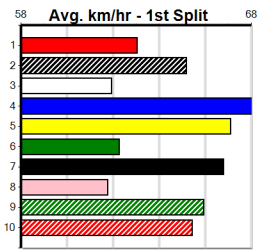

SPORTSBET FINAL

Distance: 410m, Race Type: Mixed 6/7 Final, Total Prizemoney: $3,360
1st: $2,250, 2nd: $690, 3rd: $345, 4th: $75

PAW SAKAKIBURA (4) has been simply breathtaking in his two runs to date and he will be carving out time in front again. MADDY GIBLET (7) continues to impress and she will be in the firing line from the outset. BLACK REALITY (1) has claims

Watchdog Tips: [4] [7] [1] [2] **Bet:** Win 4

1
BLACK REALITY [7] Far from disgraced in her heat, well drawn, threat **$7.50**
BK Bitch Jul-22 Sire: ASTON RUPEE Dam: WHAT A SURPRISE
Owner(s): AS TIME GOES BY (SYN), J D'altorio, R Francis, G Barbara, E Barbara
Trainer: William Robertson (St Arnaud)
Winning Distances: < 300m (0) 300 - 399m (0) 400 - 499m (1) 500 - 599m (0) 600 - 699m (0) > 700m (0)
Winning Weights: 28.1(1)
6th (1) 27.5 400 WGL R1 24-Sep-24 23.09 22.39 7.00L OUR BOY SHANNON (22.61) M/77 . . . $17.10 M
4th (6) 27.3 400 WGL R3 04-Oct-24 23.74 22.71 6.50L ROSE OPAL (23.31) M/56 . . . 8.51 $3.30 M
5th (7) 28.1 400 WGL R2 26-Nov-24 23.94 22.27 18.00 BETTY'S GARDEN (22.74) M/55 . . . 8.84 $8.00 M
4th (6) 28.1 425 BEN R2 18-Dec-24 25.03 24.15 10.00 ARCADIA BELLE (24.35) S/755 . . . 6.87 $12.10 T3-M
7th (2) 27.7 390 BAL R11 24-Dec-24 22.94 22.09 7.00L NOAH DEAR (22.46) M/86 . . . 8.79 $16.30 T3-M
1st (1) 28.1 485 HOR R1 31-Dec-24 28.08 27.51 0.75L AUNTIE AMBER (28.12) Q/111 . . . 6.63 $14.40 M
4th (2) 28.3 450 BAL R5 06-Jan-25 26.36 25.77 1.25L MINH BRONCO (26.27) M/111 . . . 6.74 $6.60 T3-RW
2nd (5) 28.0 410 HOR R2 14-Jan-25 23.62 23.00 9.00L PAW SAKAKIBURA (23.00) Q/22 . . . 10.45 $37.10 X67H
Last 3 wins NOT included above
Prize Best $4080.00
Starts 23.62(5)-14/1/25
Trk/Dts 9-1-1-0
APM 1-0-1-0 3020

2
BRIELLE (NSW)[6] Never headed last time, getting stronger, respect **$8.00**
BK Bitch Feb-23 Sire: ALLEN DEED Dam: ELANDA BAILE
Owner(s): F Herbert
Trainer: Daniel Gibbons (Avalon)
Winning Distances: < 300m (0) 300 - 399m (1) 400 - 499m (1) 500 - 599m (0) 600 - 699m (0) > 700m (0)
Winning Weights: 26.0(1) 26.3(1)
2nd (6) 26.3 390 SHP R3 09-Dec-24 22.62 21.77 2.50L AEROPLANE ARROW (22.45) S/43 . . . 8.73 $4.50 M
1st (5) 26.0 390 WBL R1 19-Dec-24 22.41 21.82 2.75L ULTIMATE BLEND (22.59) Q/11 . . . 8.56 $3.90 M
4th (1) 26.0 435 SLE R4 29-Dec-24 24.88 24.09 9.00L MR. THOMAS (24.27) M/444 . . . 5.30 $12.70 RW
6th (1) 26.2 435 SLE R1 05-Jan-25 25.21 24.30 8.00L ASTON WALKER (24.68) M/766 . . . 5.38 $9.90 7
1st (4) 26.3 410 HOR R3 14-Jan-25 23.58 23.00 2.50L ERIC QUIRK (23.75) Q/11 . . . SW 10.45 $2.30 X67H
Last 3 wins NOT included above
Prize Best $4225.00
Starts 23.58(4)-14/1/25
Trk/Dts 5-2-1-0
APM 1-1-0-0 4121