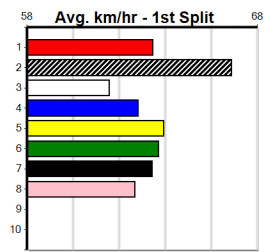

RSN GREY AREAS - WEDNESDAY & FRIDAY

Distance: 410m, Race Type: Grade 5, Total Prizemoney: $2,925
1st: $1,950, 2nd: $600, 3rd: $300, 4th: $75

Watchdog Tips:

Bet:

Form Box	Wgt	Dist	Track	Date	Time	BON	Margin	1st/2nd (Time)	PIR	Checked	Comment	WR	Split 1	S/P	Grade

1

KIRWAN [5]

BE Bitch Apr-22 Sire: FERAL FRANKY Dam: ALL INN AVA
Owner(s): M Carruthers Trainer: Michelle Carruthers (Bagshot)
Winning Distances: < 300m (0) 300 - 399m (4) 400 - 499m (3) 500 - 599m (0) 600 - 699m (0) > 700m (0)
ENG BAL 2025-01-18

Winning Weights: 27.6(1) 27.8(1) 28.2(1) 28.3(1) 28.4(1) 28.7(1) 28.9(1)

1st (2)	28.9	300	HVL	R3	20-Oct-24	16.89	16.76	1.25L MALO MAGIC (16.97)	M/5				3.98	$6.00	X45
8th (1)	29.3	390	BAL	R12	30-Oct-24	23.01	21.83	12.00 PAW NICHOLLS (22.19)	M/88				8.87	$10.60	5
6th (2)	29.2	400	GEL	R12	08-Nov-24	23.22	22.39	7.00L COOL NATURE (22.75)	M/66				8.82	$19.90	5
5th (3)	28.9	450	WBL	R8	14-Nov-24	25.70	25.07	9.50L JETSTREAM ICON (25.07)	M/554				6.61	$118.20	X45
7th (6)	28.4	390	WBL	R12	21-Nov-24	22.72	21.81	11.00 SKETCHY DEMOS (21.95)	S/77				9.11	$5.40	5
7th (3)	28.4	450	SHP	R8	05-Dec-24	25.91	25.51	6.00L SUPER NUGGET (25.51)	M/777				6.91	$3.30	T3-5
2nd (4)	29.2	390	BAL	R4	06-Jan-25	22.53	22.43	1.25L ASTON WARRIOR (22.44)	S/52				8.62	$4.70	T3-5
3rd (3)	29.1	390	BAL	R6	13-Jan-25	22.66	22.08	6.00L LORD PANAMA (22.27)	M/33		SW		8.51	$3.20	T3-5

Last 3 wins NOT included above

1st (8)	28.3	425	BEN	R4	28-Jun-24	24.23	23.73	0.25L IF HE COULD (24.23)	S/421				6.67	$7.80	RW
1st (8)	28.4	390	SHP	R4	02-Sep-24	22.42	21.92	0.50L PRETTY PANAMA (22.45)	S/44				8.56	$2.60	5
1st (8)	28.7	350	HVL	R10	15-Sep-24	19.44	19.34	1.25L ZIPPING OLAF (19.52)	M/2				6.49	$10.70	5

Box History

Bx	1st	2nd	3rd	4th	5th	6th	7th	8th
1	1	1	1					
2	2	1	1	1	1	1		
3	1			1	1		1	
4		2		2				
5								
6					1			2
7		1	1	1	1	1	1	
8	3	1		2	2			1

Prize Best Starts Trk/Dts APM: $19770.00, 23.24(3)-21.5/24, 33-7-5-4, 6-1-1-0, 6600