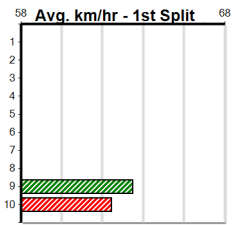

Warragul

SPORTSBET HT3

Distance: 400m, Race Type: Maiden Heat, Total Prizemoney: \$2,535
1st: \$1,680, 2nd: \$520, 3rd: \$260, 4th: \$75

3

7:27PM

(VIC time)

Watchdog Tips:

0 0 0 0