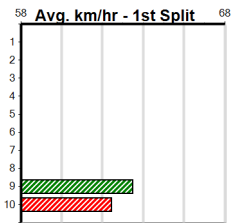

Warragul

SPORTSBET HT3

Distance: 400m, Race Type: Maiden Heat, Total Prizemoney: $2,535
1st: $1,680, 2nd: $520, 3rd: $260, 4th: $75

3

7:27PM

(VIC time)

The last of the maiden heats for the day presents a full field of debutants so market moves look to be the best indicator for anyone having a punt. FADE TO BLACK (4) is a well bred type in good hands and could fire in this.

Watchdog Tips:

4

2

5

8

Bet:

Win 4