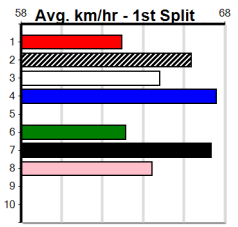

WARRAGUL TO SANDOWN PARK HT4 (1-4)

Distance: 460m, Race Type: Restricted Win Heat, Total Prizemoney: $2,925
1st: $1,950, 2nd: $600, 3rd: $300, 4th: $75

7

8:52PM

(VIC time)

EMPTINESS (2) is one of the most improved chasers in the state and he looks like the one to beat again in this. MY NAME'S EVELYN (3) owns a fast PB here and she looks like the main danger after some tough racing of late.

Watchdog Tips: **2** **3** **8** **1** **Bet:** **Box Quinella 2,3 ($10 for 1000%)**