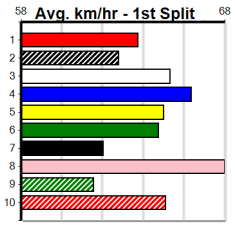

G'DAY CHEF CATERERS

Distance: 400m, Race Type: Mixed 6/7, Total Prizemoney: $2,925
1st: $1,950, 2nd: $600, 3rd: $300, 4th: $75

9

9:40PM
(VIC time)

Watchdog Tips: **0 0 0 0** Bet: **0**