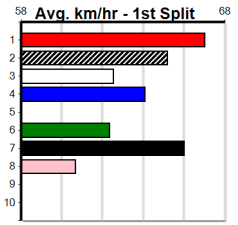

WARRAGUL TO SANDOWN PARK HT2 (1-4)

Distance: 460m, Race Type: Restricted Win Heat, Total Prizemoney: \$2,925
1st: \$1,950, 2nd: \$600, 3rd: \$300, 4th: \$75

5

8:07PM

(VIC time)

Watchdog Tips:

0 0 0 0

Bet: