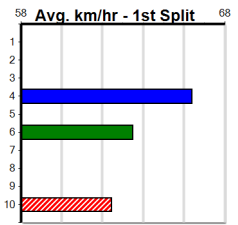

Warragul

TRACK INFO
Track Circumference: 630m
Bullock Top Turn: 90m
Track Width: 5.5-7.5m
Bullock Home Turn: 60m

Warragul

SPORTSBET HT1

Distance: 400m, Race Type: Maiden Heat, Total Prizemoney: \$2,535
1st: \$1,680, 2nd: \$520, 3rd: \$260, 4th: \$75