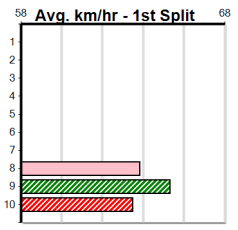

Winning Boxes							
1	2	3	4	5	6	7	8
Prize					\$260.00		
Best					23.61		
Starts					12-0-0-1		
Trk/Dst					11-0-0-1		
APM					\$156		

Warragul

SPORTSBET HT2

Distance: 400m, Race Type: Maiden Heat, Total Prizemoney: \$2,535
1st: \$1,680, 2nd: \$520, 3rd: \$260, 4th: \$75