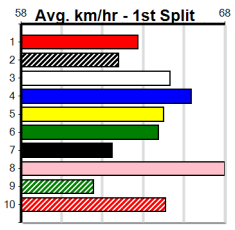

G'DAY CHEF CATERERS

Distance: 400m, Race Type: Mixed 6/7, Total Prizemoney: $2,925
1st: $1,950, 2nd: $600, 3rd: $300, 4th: $75

9

9:40PM
(VIC time)

ACQUISITION (8) has the speed to cross and find the arm soon after box rise and he will take a power of beating after some top efforts in recent times. FAST FREDDY (7) should appreciate the smaller line-up and looks the main danger

Watchdog Tips: **8** **7** **2** **1** **Bet:** Trifecta 8/3,5,7/1,2,3,5,7 ($10 - 83.33%)