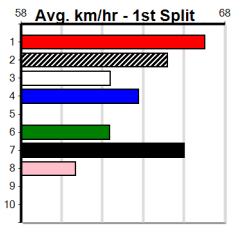

WARRAGUL TO SANDOWN PARK HT2 (1-4)

Distance: 460m, Race Type: Restricted Win Heat, Total Prizemoney: $2,925
1st: $1,950, 2nd: $600, 3rd: $300, 4th: $75

5

8:07PM

(VIC time)

OVERLAND BOY (1) has star potential and from the gun draw he should be winning. JILL'S JULIETTE (7) best form would push the top elect and the small field now should help. BEST FOR LAST (3) has claims

Watchdog Tips: **1** **7** **3** **4** **Bet:** **Trifecta 1/3,7/3,4,7 ($10 - 250%)**