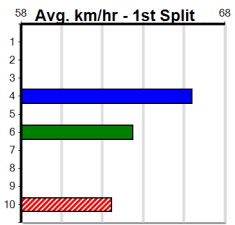

SPORTSBET HT1

Distance: 400m, Race Type: Maiden Heat, Total Prizemoney: $2,535
1st: $1,680, 2nd: $520, 3rd: $260, 4th: $75

1

6:43PM
(VIC time)

Host of first starters so betting the best guide here. CANYA ONSLAUGHT (4) is the best of the exposed runners and race experience is a huge advantage in a race choc full of debutants.

Watchdog Tips: 4 1 6 3 **Bet:** Win 4

Form	Box	Weight	Dist	Track	Date	Time	BON	Margin	1st/2nd (Time)	PIR	Checked	Comment	W/R	Split 1	S/P	Grade
1																
1 GUZHENG [M] <i>Member of a handy littler, watch betting</i>																
F	D				Jan-23											
HOOKED ON SCOTCH ZHENG $4.00																
Trainer: Peter Dedes (Devon Meadows) Owner(s): P Dedes																
<table border="1"> <thead> <tr><th colspan="8">Winning Boxes</th></tr> <tr><th>1</th><th>2</th><th>3</th><th>4</th><th>5</th><th>6</th><th>7</th><th>8</th></tr> </thead> <tbody> <tr><td>Prize</td><td></td><td></td><td></td><td></td><td></td><td></td><td></td></tr> <tr><td>Best</td><td></td><td></td><td></td><td></td><td></td><td></td><td></td></tr> <tr><td>Starts</td><td></td><td></td><td></td><td></td><td></td><td></td><td></td></tr> <tr><td>Trk/Dst</td><td></td><td></td><td></td><td></td><td></td><td></td><td></td></tr> <tr><td>APM</td><td></td><td></td><td></td><td></td><td></td><td></td><td></td></tr> </tbody> </table>																
2 HEY LEXI [M] <i>Litter yet to fire, prefer to watch.</i>																
BEF	B				Jun-22											
ASTON RUPEE MERRY LASS $9.00																
Trainer: Cindy Fulford (Maffra) Owner(s): C Fulford																
<table border="1"> <thead> <tr><th colspan="8">Winning Boxes</th></tr> <tr><th>1</th><th>2</th><th>3</th><th>4</th><th>5</th><th>6</th><th>7</th><th>8</th></tr> </thead> <tbody> <tr><td>Prize</td><td></td><td></td><td></td><td></td><td></td><td></td><td></td></tr> <tr><td>Best</td><td></td><td></td><td></td><td></td><td></td><td></td><td></td></tr> <tr><td>Starts</td><td></td><td></td><td></td><td></td><td></td><td></td><td></td></tr> <tr><td>Trk/Dst</td><td></td><td></td><td></td><td></td><td></td><td></td><td></td></tr> <tr><td>APM</td><td></td><td></td><td></td><td></td><td></td><td></td><td></td></tr> </tbody> </table>																
3 SPICY SEDUCTION [M] <i>Bred to have plenty of talent, watch betting</i>																
BK	B				Jul-23											
ASTON RUPEE LAVISH DIAMOND $5.00																
Trainer: Rosalie Kerr (Caldermeade) Owner(s): D Kerr																
<table border="1"> <thead> <tr><th colspan="8">Winning Boxes</th></tr> <tr><th>1</th><th>2</th><th>3</th><th>4</th><th>5</th><th>6</th><th>7</th><th>8</th></tr> </thead> <tbody> <tr><td>Prize</td><td></td><td></td><td></td><td></td><td></td><td></td><td></td></tr> <tr><td>Best</td><td></td><td></td><td></td><td></td><td></td><td></td><td></td></tr> <tr><td>Starts</td><td></td><td></td><td></td><td></td><td></td><td></td><td></td></tr> <tr><td>Trk/Dst</td><td></td><td></td><td></td><td></td><td></td><td></td><td></td></tr> <tr><td>APM</td><td></td><td></td><td></td><td></td><td></td><td></td><td></td></tr> </tbody> </table>																
4 CANYA ONSLAUGHT (NSW)[M] <i>Best of the exposed runners, major player.</i>																
WBK	D				May-23											
TOMMY SHELBY SPARE CASH $4.80																
Trainer: Paul Abela (Parwan) Owner(s): Lalli Cremona (SYN), F Cremona, N Lalli																
<table border="1"> <thead> <tr><th colspan="8">Winning Boxes</th></tr> <tr><th>1</th><th>2</th><th>3</th><th>4</th><th>5</th><th>6</th><th>7</th><th>8</th></tr> </thead> <tbody> <tr><td>Prize</td><td></td><td></td><td></td><td></td><td></td><td></td><td></td></tr> <tr><td>Best</td><td></td><td></td><td></td><td></td><td></td><td></td><td></td></tr> <tr><td>Starts</td><td></td><td></td><td></td><td></td><td></td><td></td><td></td></tr> <tr><td>Trk/Dst</td><td></td><td></td><td></td><td></td><td></td><td></td><td></td></tr> <tr><td>APM</td><td></td><td></td><td></td><td></td><td></td><td></td><td></td></tr> </tbody> </table>																
5 JULIE'S GIRL [M] <i>Dam was a handy provincial speedster.</i>																
BKW	B				Jul-23											
TOMMY SHELBY ESFAHAN $8.00																
Trainer: Lindsay Fulford (Maffra) Owner(s): L Fulford																
<table border="1"> <thead> <tr><th colspan="8">Winning Boxes</th></tr> <tr><th>1</th><th>2</th><th>3</th><th>4</th><th>5</th><th>6</th><th>7</th><th>8</th></tr> </thead> <tbody> <tr><td>Prize</td><td></td><td></td><td></td><td></td><td></td><td></td><td></td></tr> <tr><td>Best</td><td></td><td></td><td></td><td></td><td></td><td></td><td></td></tr> <tr><td>Starts</td><td></td><td></td><td></td><td></td><td></td><td></td><td></td></tr> <tr><td>Trk/Dst</td><td></td><td></td><td></td><td></td><td></td><td></td><td></td></tr> <tr><td>APM</td><td></td><td></td><td></td><td></td><td></td><td></td><td></td></tr> </tbody> </table>																
6 WINIFRED MARY [M] <i>Experience edge, has some talent, respect.</i>																
BD	B				Apr-23											
ASTON RUPEE ANTS IN PANTS $8.00