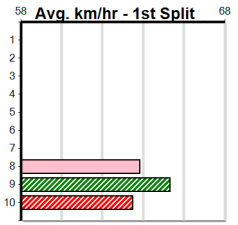

Warragul

SPORTSBET HT2

Distance: 400m, Race Type: Maiden Heat, Total Prizemoney: $2,535
1st: $1,680, 2nd: $520, 3rd: $260, 4th: $75

2

7:07PM
(VIC time)

With only one runner having previous race experience this looks like another tough affair for punters. SPICY VIKING (3) is bred to have plenty of talent and he may be the one to beat with an ounce of luck in the early stages.

Watchdog Tips: **3** **1** **2** **8** **Bet:** **Win 3**