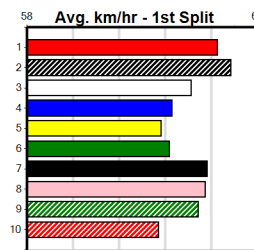

OAKS SUPER BOX

Distance: 400m, Race Type: Mixed 4/5, Total Prizemoney: $3,360
1st: $2,250, 2nd: $690, 3rd: $345, 4th: $75

MYALL RAY (1) can explode soon after box rise in his races and he is drawn to make every post a winner in this. BARRETOS (8) was a fast 460m winner here on Friday and he looks set to be prominent throughout again here.

Watchdog Tips: **1** **8** **3** **2** **Bet:** Trifecta 1,8/1,8/2,3 ($10 - 250%)

1

MYALL RAY [5] **Can explode soon after box rise, one to beat.** **$2.20**

BK Dog Jan-22 Sire: BEAST UNLEASHED Dam: SPOT ON CINTA
Owner(s): Yacaaba (SYN), J Risk, R Gilmore, S Risk Trainer: Raymond Gilmore (Kilmany)
Winning Distances: < 300m (0) 300 - 399m (8) 400 - 499m (5) 500 - 599m (0) 600 - 699m (0) > 700m (0)
Winning Weights: 30.1(1) 30.3(1) 30.4(1) 30.5(2) 30.6(2) 30.7(1) 30.8(2) 31.0(3)

Post	Box	Wgt	Dist	Track	Date	Time	BON	Margin	1st/2nd (Time)	PIR	Checked	Comment	WR	Split 1	S/P	Grade
8th	(5)	30.1	390	WBL	R11	29-Aug-24	23.61	22.08	19.00 HUNTER RIOT (22.29)	M/78	.	V5	.	9.04	$4.20	5
CT	(-)	31	435	SLE		13-Nov-24	24.69		0.01L Trial Cleared	M	.	1of1	.	.	.	CT
1st	(7)	31.0	300	HVL	R11	24-Nov-24	16.73	16.67	3.25L NOVEMBER RAIN (16.96)	Q/1	.	.	.	3.86	$2.60	5
1st	(7)	31.0	350	HVL	R6	01-Dec-24	19.16	18.78	1.5L MIKE ANGELO ZEAL (19.25)	Q/1	.	.	.	6.40	$4.20	SH
7th	(5)	30.9	350	HVL	R8	08-Dec-24	19.31	18.90	6.00L SHEEZEL (18.90)	M/4	.	.	.	6.48	$27.30	SF
3rd	(8)	30.6	400	WGL	R9	31-Dec-24	22.74	22.38	3.25L PAW WHISTLER (22.52)	Q/11	.	.	.	8.27	$2.10	5H
2nd	(7)	30.7	400	WGL	R12	10-Jan-25	22.80	22.52	4.25L AUGUSTUS FINCH (22.52)	M/22	.	.	.	8.45	$10.10	X45
1st	(8)	30.7	400	WGL	R10	17-Jan-25	22.40	22.40	3.25L TOOTSIE (22.61)	M/11	.	SW	.	8.20	$2.30	5

Last 3 wins NOT included above

1st	(4)	30.5	395	TRA	R7	03-May-24	21.81	21.81	3.5L JACK HOOK (22.05)	M/111	.	SW	.	3.70	$1.30	X45
1st	(5)	30.1	350	MBS	R7	21-May-24	19.67	19.57	0.75L ASTON SCORCHER (19.73)	0	.	SAMP	.	7.06	$1.90	5
1st	(4)	30.6	300	MBS	R11	18-Jun-24	16.86	16.68	1.00L LET'S GO SAM (16.94)		.	.	.	4.44	$1.25	5

Box History

Box	1st	2nd	3rd	4th	5th	6th	7th	8th
1	3							
2		1	1					
3	1	1		1				
4	3		1	1				
5	1						1	1
6	2		1					
7	2	1						2
8	1	2	2		1			

Prize Best Starts Trk/Dts APM: $30450.00, 22.40(8)-17/1/25, 30-13-5-5, 4-1-1-1, 8473