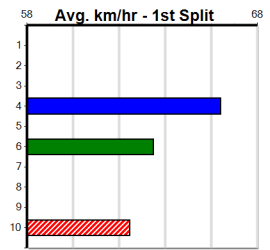

Warragul

1

6:43PM

(VIC time)

SPORTSBET HT1

Distance: 400m, Race Type: Maiden Heat, Total Prizemoney: $2,535
1st: $1,680, 2nd: $520, 3rd: $260, 4th: $75

Host of first starters so betting the best guide here. CANYA ONSLAUGHT (4) is the best of the exposed runners and race experience is a huge advantage in a race choc full of debutants.

Watchdog Tips: 4 1 6 3 **Bet:** Win 4

Form Box	Wgt	Dist	Track	Date	Time	BON	Margin	1st/2nd (Time)	PIR	Checked	Comment	WR	Split 1	S/P	Grade		
1	GUZHENG [M] Member of a handy littler, watch betting $4.00																
	F	Dog		Jan-23													
	Owner(s): P Dedes		Sire: HOOKED ON SCOTCH		Dam: ZHENG		Trainer: Peter Dedes (Devon Meadows)										
	Winning Distances: < 300m (0) 300 - 399m (0) 400 - 499m (0) 500 - 599m (0) 600 - 699m (0) > 700m (0)																
	Winning Weights:																
	Last 3 wins NOT included above																
	Box History																
	<table border="1"> <thead> <tr><th>Bx</th><th>1st</th><th>2nd</th><th>3rd</th><th>4th</th><th>5th</th><th>6th</th><th>7th</th><th>8th</th></tr> </thead> <tbody> <tr><td>1</td><td></td><td></td><td></td><td></td><td></td><td></td><td></td><td></td></tr> <tr><td>2</td><td></td><td></td><td></td><td></td><td></td><td></td><td></td><td></td></tr> <tr><td>3</td><td></td><td></td><td></td><td></td><td></td><td></td><td></td><td></td></tr> <tr><td>4</td><td></td><td></td><td></td><td></td><td></td><td></td><td></td><td></td></tr> <tr><td>5</td><td></td><td></td><td></td><td></td><td></td><td></td><td></td><td></td></tr> <tr><td>6</td><td></td><td></td><td></td><td></td><td></td><td></td><td></td><td></td></tr> <tr><td>7</td><td></td><td></td><td></td><td></td><td></td><td></td><td></td><td></td></tr> <tr><td>8</td><td></td><td></td><td></td><td></td><td></td><td></td><td></td><td></td></tr> </tbody> </table>																
	<table border="1"> <tr><td>Prize Best</td><td></td><td></td><td></td><td></td><td></td><td></td><td></td><td>$0</td></tr> <tr><td>Starts</td><td></td><td></td><td></td><td></td><td></td><td></td><td></td><td>FSH</td></tr> <tr><td>Trk/Dts</td><td></td><td></td><td></td><td></td><td></td><td></td><td></td><td>0-0-0-0</td></tr> <tr><td>APM</td><td></td><td></td><td></td><td></td><td></td><td></td><td></td><td>0-0-0-0</td></tr> <tr><td></td><td></td><td></td><td></td><td></td><td></td><td></td><td></td><td>0</td></tr> </table>																
	2	HEY LEXI [M] Litter yet to fire, prefer to watch. $9.00															
BEF		Bitch		Jun-22													
Owner(s): C Fulford		Sire: ASTON RUPEE		Dam: MERRY LASS		Trainer: Cindy Fulford (Maffra)											
Winning Distances: < 300m (0) 300 - 399m (0) 400 - 499m (0) 500 - 599m (0) 600 - 699m (0) > 700m (0)																	
Winning Weights:																	
Last 3 wins NOT included above																	
Box History																	
<table border="1"> <thead> <tr><th>Bx</th><th>1st</th><th>2nd</th><th>3rd</th><th>4th</th><th>5th</th><th>6th</th><th>7th</th><th>8th</th></tr> </thead> <tbody> <tr><td>1</td><td></td><td></td><td></td><td></td><td></td><td></td><td></td><td></td></tr> <tr><td>2</td><td></td><td></td><td></td><td></td><td></td><td></td><td></td><td></td></tr> <tr><td>3</td><td></td><td></td><td></td><td></td><td></td><td></td><td></td><td></td></tr> <tr><td>4</td><td></td><td></td><td></td><td></td><td></td><td></td><td></td><td></td></tr> <tr><td>5</td><td></td><td></td><td></td><td></td><td></td><td></td><td></td><td></td></tr> <tr><td>6</td><td></td><td></td><td></td><td></td><td></td><td></td><td></td><td></td></tr> <tr><td>7</td><td></td><td></td><td></td><td></td><td></td><td></td><td></td><td></td></tr> <tr><td>8</td><td></td><td></td><td></td><td></td><td></td><td></td><td></td><td></td></tr> </tbody> </table>																	
<table border="1"> <tr><td>Prize Best</td><td></td><td></td><td></td><td></td><td></td><td></td><td></td><td>$0</td></tr> <tr><td>Starts</td><td></td><td></td><td></td><td></td><td></td><td></td><td></td><td>FSH</td></tr> <tr><td>Trk/Dts</td><td></td><td></td><td></td><td></td><td></td><td></td><td></td><td>0-0-0-0</td></tr> <tr><td>APM</td><td></td><td></td><td></td><td></td><td></td><td></td><td></td><td>0-0-0-0</td></tr> <tr><td></td><td></td><td></td><td></td><td></td><td></td><td></td><td></td><td>0</td></tr> </table>																	
3		SPICY SEDUCTION [M] Bred to have plenty of talent, watch betting $5.00															
	BK	Bitch		Jul-23													
	Owner(s): D Kerr		Sire: ASTON RUPEE		Dam: LAVISH DIAMOND		Trainer: Rosalie Kerr (Caldermeade)										
	Winning Distances: < 300m (0) 300 - 399m (0) 400 - 499m (0) 500 - 599m (0) 600 - 699m (0) > 700m (0)																
	Winning Weights:																
	Last 3 wins NOT included above																
	Box History