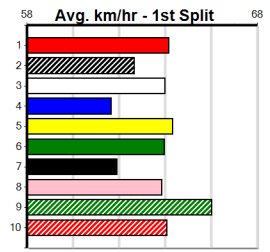

Warragul
12
10:43PM
(VIC time)

RSN GREY AREAS - WEDNESDAY & FRIDAY

Distance: 400m, Race Type: Grade 5, Total Prizemoney: $2,925
1st: $1,950, 2nd: $600, 3rd: $300, 4th: $75

CATCH SOME RAYS (1) is drawn to race on the speed from the outset in this and he will be hard to catch if he finds the arm. YOU'RE IN LUCK (8) gets room to wind up from her good draw and she could make her presence felt mid race.

Watchdog Tips: **1** **8** **2** **3** **Bet:** **Quinella 1/8 ($10 for 1000%)**

1

CATCH SOME RAYS [5] **Drawn to race on the speed throughout, go close.** **$3.20**

BK Dog May-22 Sire: AUSSIE INFRARED Dam: QUICK PAWS
Owner(s): DODGE N BOOKS (SYN), J Booker, K Morrison Trainer: Justin Booker (Kilmany)

Winning Distances: < 300m (0) 300 - 399m (5) 400 - 499m (1) 500 - 599m (0) 600 - 699m (0) > 700m (0)

Winning Weights: 33.0(1) 33.1(1) 33.5(1) 33.6(2) 33.8(1)

7th	6th	5th	4th	3rd	2nd	1st	WGL	Race	Date	Time	Margin	1st/2nd (Time)	PIR	Checked	Comment	WR	Split 1	S/P	Grade
7th (6)	33.0	460	GEL	R7	25-Oct-24	26.64	25.63	12.00	DESCRIPTION (25.87)	M/666	.	.	.	.	.	.	6.76	$70.00	SH
1st (2)	33.0	350	HVL	R8	22-Nov-24	19.19	19.19	2.75L	WILD VENUS (19.38)	M/2	.	.	SW	.	.	.	6.49	$3.10	T3-5
8th (5)	33.3	350	HVL	R7	01-Dec-24	19.55	18.78	7.50L	STORM SENSATION (19.03)	M/8	.	.	.	.	.	.	6.73	$28.60	SH
1st (2)	33.8	350	HVL	R11	15-Dec-24	19.39	18.86	0.50L	STELLAR CAREER (19.42)	S/3	.	.	SW	.	.	.	6.57	$1.90	5
7th (7)	33.9	350	HVL	R8	22-Dec-24	19.46	19.02	6.50L	SPOT FOX (19.02)	M/3	.	.	.	.	.	.	6.52	$24.60	FFA
5th (6)	34.1	400	WGL	R12	31-Dec-24	22.99	22.38	5.50L	MYOLA NICK (22.62)	S/65	.	.	.	.	.	.	8.74	$11.70	5H
3rd (5)	33.9	400	WGL	R12	07-Jan-25	23.09	22.55	2.25L	ASTON IMAGE (22.95)	S/43	.	.	.	.	.	.	8.83	$6.50	5
8th (4)	34.0	435	SLE	R3	12-Jan-25	25.57	24.26	9.00L	STELLAR CAREER (24.95)	S/788	.	.	.	.	.	.	5.44	$4.30	5

Last 3 wins NOT included above

1st (2)	33.5	395	TRA	R9	13-May-24	22.54	22.53	2.00L	DR. NARNIA (22.67)	S/321	.	.	.	.	.	.	3.87	$2.60	7
1st (3)	33.6	395	TRA	R9	20-May-24	22.29	22.21	4.50L	DUNDEE RAIDER (22.60)	M/211	.	.	.	.	.	.	3.81	$3.50	T3-6
1st (3)	33.1	350	HVL	R9	31-Jul-24	19.47	19.20	1.5L	TOP SPEED GEAR (19.57)	M/4	.	.	.	.	.	.	6.66	$4.90	5

Box History

Bx	1st	2nd	3rd	4th	5th	6th	7th	8th
1	1	1	1	1	1	1	1	1
2	4	1	1	1	1	1	1	1
3	2	1	1	1	1	1	1	1
4	1	1	1	3	1	1	1	1
5	1	2	2	1	1	2	1	1
6	1	1	1	2	1	1	1	1
7	1	1	1	1	1	1	1	1
8	1	1	1	1	1	1	1	1

Prize Best Starts Trk/Dts APM: $11540.00, 22.87(1)-22/8/24, 37-6-5-3, 7-0-1-1, 5042