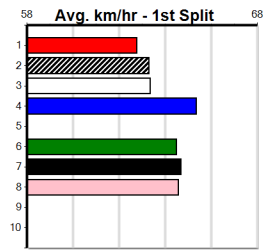

WARRAGUL TO SANDOWN PARK HT3 (1-4

Distance: 460m, Race Type: Restricted Win Heat, Total Prizemoney: $2,925
1st: $1,950, 2nd: $600, 3rd: $300, 4th: $75

Watchdog Tips: [ ] [ ] [ ] [ ] [ ] Bet: [ ]

Form Box Wgt Dist Track Date Time BON Margin 1st/2nd (Time) PIR Checked Comment W/R Split 1 S/P Grade

WARRIOR JACK [5]
BK Dog Jan-23 Sire: ASTON RUPEE Dam: DIAMOND BANNER
Owner(s): L Fulford
Trainer: Corey Fulford (Maffra)
Winning Distances: < 300m (0) 300 - 399m (0) 400 - 499m (2) 500 - 599m (1) 600 - 699m (0) > 700m (0)
Winning Weights: 35.8(1) 36.0(1) 36.4(1)
3rd (1) 36.5 400 WGL R10 19-Nov-24 22.89 22.27 4.75L OUR BOY SHANNON (22.56) Q/44 . . . . 8.61 $63.00 RWH
6th (8) 36.1 460 WGL R9 26-Nov-24 26.71 25.79 12.00 REAPER (25.92) M/345 . . . . 6.70 $48.80 X67
7th (5) 35.9 510 SLE R4 08-Dec-24 29.71 28.42 12.00 WARRIOR ETHAN (28.89) M/677 . . . . 9.59 $44.90 X67
1st (3) 35.8 510 SLE R7 11-Dec-24 29.29 29.27 1.5L SWIPER (29.39) M/111 . . . . SW 9.29 $5.00 7
2nd (3) 36.0 510 SLE R7 18-Dec-24 29.34 29.05 4.25L ELLE GEM (29.05) Q/222 . . . . 9.38 $2.90 T3-RW
1st (6) 36.0 435 SLE R9 22-Dec-24 24.82 24.14 0.50L HAMISH ROSE (24.83) M/421 . . . . 5.42 $18.20 6G
5th (4) 36.0 400 WGL R8 02-Jan-25 23.26 22.43 11.00 MAC AND CHEESE (22.53) M/77 . . . . 8.73 $8.70 SH
3rd (4) 35.8 460 WGL R8 09-Jan-25 26.41 25.74 3.25L GAZING COLLINDA (26.20) M/433 . . . . 6.63 $12.40 T3-5
Last 3 wins NOT included above
1st (3) 36.4 400 WGL R9 11-Oct-24 23.51 22.36 1.25L WARRIOR ETHAN (23.60) M/34 . . . . 8.56 $6.00 M

Box History
Bx 1st 2nd 3rd 4th 5th 6th 7th 8th
1 . . . .
2 . . . .
3 2 1 . . . . . .
4 . . . .
5 . . . .
6 1 . . . .
7 . . . .
8 . . . .
Prize Best $6265.00
Starts 26.41(4)-9/1/25
Trk/Dts 15-3-1-3
APM 3-0-0-1 5139

SPEEDY BEAR [6]
BK Dog May-22 Sire: KOBLENZ Dam: LADY ZEEVA
Owner(s): L Repici
Trainer: Lina Repici (Hampton Park)
Winning Distances: < 300m (0) 300 - 399m (0) 400 - 499m (1) 500 - 599m (0) 600 - 699m (1) > 700m (0)
Winning Weights: 30.2(1) 30.3(1)
6th (3) 30.4 510 SLE R7 04-Dec-24 29.57 29.08 7.50L EASY PIE (29.08) M/666 . . . . 9.63 $4.50 T3-RW
1st (7) 30.4 510 SLE R7 11-Dec-24 29.89 29.27 9.00L WARRIOR JACK (29.29) M/888 . . . . 9.87 $5.10 7
2nd (2) 30.3 600 MEP R4 18-Dec-24 35.58 34.59 0.50L ONE WORD ANSWER (35.61) M/1111 . . . . 9.27 $7.80 RW
7th (6) 30.3 595 SAP R3 30-Dec-24 35.44 33.97 5.50L GALLOPING DEMI (35.07) M/2456 . . . . 9.59 $32.60 RW
8th (7) 30.4 400 WGL R1 03-Jan-25 23.49 22.77 11.00 NO CHARGE (22.78) M/67 . . . . 8.79 $53.70 RW
7th (3) 30.3 595 SAP R3 06-Jan-25 36.00 34.60 20.00 CRUTCHING TOMMY (34.60) M/7677 . . . . 9.87 $46.70 RW
5th (3) 31.2 595 SAP R3 13-Jan-25 35.37 34.13 12.00 RING ME LATER (34.55) M/3355 . . . . 9.44 $75.50 RW
2nd (2) 30.4 460 WGL R5 16-Jan-25 26.32 25.68 9.50L EMP TINESS (25.68) M/333 . . . . 6.67 $7.90 X67
Last 3 wins NOT included above
1st (7) 30.2 460 WGL R4 04-Oct-24 26.54 25.76 1.5L RING A HOUDINI (26.63) Q/132 . . . . 6.58 $25.40 M

Box History
Bx 1st 2nd 3rd 4th 5th 6th 7th 8th
1 . . . .
2 1 1 1 . . . . . .
3 . . . .
4 . . . .
5 . . . .
6 . . . .
7 1 1 . . . . . .
8 . . . .
Prize Best $8150.00
Starts 26.32(2)-16/1/25
Trk/Dts 34-2-6-3
APM 9-1-2-3 5893