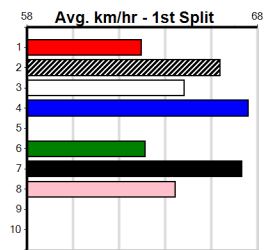

WARRAGUL TO SANDOWN PARK HT4 (1-4)

Distance: 460m, Race Type: Restricted Win Heat, Total Prizemoney: $2,925
1st: $1,950, 2nd: $600, 3rd: $300, 4th: $75

EMPTINESS (2) is one of the most improved chasers in the state and he looks like the one to beat again in this. MY NAME'S EVELYN (3) owns a fast PB here and she looks like the main danger after some tough racing of late.

Watchdog Tips: **2** **3** **8** **1** **Bet:** **Box Quinella 2,3 ($10 for 1000%)**

1

ON SONG BOBBY [7] **Likely to get burnt off early, place best.** **$26.00**

BK Dog Jul-22 Sire: BEAST UNLEASHED Dam: JOE'S DOLLY Trainer: Joshua Daffy (Hampton Park)

Owner(s): J Daffy

Winning Distances: < 300m (0) 300 - 399m (0) 400 - 499m (1) 500 - 599m (0) 600 - 699m (0) > 700m (0)

Winning Weights: 31.6(1)

3rd (4)	31.9	400	WGL	R9	21-Nov-24	23.03	22.66	0.75L SOMERTON JUNE (22.98)	M/22	. . . . .	8.56	$4.30 T3-7
8th (4)	32.2	400	WGL	R2	06-Dec-24	23.34	22.44	12.00 PRETTY FOLLIE (22.52)	M/78	. . . . .	8.76	$5.40 7
6th (1)	32.1	400	WGL	R3	10-Dec-24	23.22	22.39	10.00 MINH CINDY (22.55)	S/87	. . . . .	8.67	$6.10 7
7th (1)	31.9	460	WGL	R2	17-Dec-24	26.48	25.52	3.00L NAUGHTY NORM (26.27)	M/786	. . . . .	6.77	$24.00 X67H
3rd (3)	32.1	515	SAP	R9	23-Dec-24	30.38	29.71	0.75L NOSEY BLUEY (30.33)	M/8655	. . . . .	5.37	$20.70 X67
6th (8)	32.0	515	SAN	R1	26-Dec-24	31.24	28.94	23.00 APPENZEL (29.68)	M/7666	. . . . .	5.30	$40.10 7
2nd (6)	32.2	595	SAP	R4	06-Jan-25	35.23	34.60	7.00L WHATEVER JUNIOR (34.76)	M/4333	. . . . .	9.60	$2.70 RW
3rd (3)	32.1	595	SAP	R4	13-Jan-25	35.12	34.13	2.00L WHATEVER JUNIOR (34.98)	M/4223	. . . . .	9.60	$5.70 RW

Last 3 wins NOT included above

1st (4)	31.6	400	GEL	R2	12-Mar-24	22.87	22.57	1.75L TINKER BRUCE (22.99)	M/21	. . . . .	8.55	$1.70 M
. . . . .	. . . . .	. . . . .	. . . . .	. . . . .	. . . . .	. . . . .	. . . . .	. . . . .	. . . . .	. . . . .	. . . . .	. . . . .

Box History

Bx	1st	2nd	3rd	4th	5th	6th	7th	8th
1								
2								
3		2	3		1			
4	1		1		1			1
5			1					1
6		1						
7								
8						2		

Prize Best Starts Trk/Dts APM $4390.00 26.48(1)-17/12/24 18-1-3-6 1-0-0-0 2230

2

EMPTINESS [6] **Most improved dog in the state, hard to beat.** **$1.90**

BK Dog Mar-22 Sire: BERNARDO Dam: SEGOVIA'S DREAM Trainer: David Kerr (Caldermeade)

Owner(s): M Chapple

Winning Distances: < 300m (0) 300 - 399m (0) 400 - 499m (2) 500 - 599m (0) 600 - 699m (0) > 700m (0)

Winning Weights: 32.0(1) 32.2(1)

5th (4)	32.8	460	WGL	R3	03-Dec-24	26.95	25.95	8.00L NOT OUR FAULT (26.42)	Q/245	. . . . .	6.53	$29.50 M
5th (8)	32.8	460	WGL	R2	10-Dec-24	27.03	25.63	8.00L BAYWARA (26.49)	M/344	. . . . .	6.81	$7.10 M
3rd (7)	32.3	390	BAL	R1	30-Dec-24	22.99	22.30	4.50L HARLOW'S BOY (22.69)	M/114	. . . . .	8.43	$20.30 T3-M
5th (3)	32.2	350	HVL	R2	03-Jan-25	20.09	19.51	6.50L BENGAL BULLET (19.65)	M/1	. . . . .	6.56	$22.90 T3-M
1st (7)	32.0	460	WGL	R3	09-Jan-25	25.74	25.74	4.75L LITTLE CHATTER (26.06)	Q/111	. . . . .	6.39	$15.80 T3-M
1st (8)	32.2	460	WGL	R5	16-Jan-25	25.68	25.68	9.50L SPEEDY BEAR (26.32)	M/111	. . . . .	6.46	$1.50 X67

Last 3 wins NOT included above

1st (8)	32.2	460	WGL	R5	16-Jan-25	25.68	25.68	9.50L SPEEDY BEAR (26.32)	M/111	. . . . .	6.46	$1.50 X67
. . . . .	. . . . .	. . . . .	. . . . .	. . . . .	. . . . .	. . . . .	. . . . .	. . . . .	. . . . .	. . . . .	. . . . .	. . . . .

Box History

Bx	1st	2nd	3rd	4th	5th	6th	7th	8th
1								
2								
3						1		
4					1			
5								
6								
7	1		1					
8	1							

Prize Best Starts Trk/Dts APM $2160.00 25.68(8)-16/1/25 6-2-0-1 4-2-0-0 2160