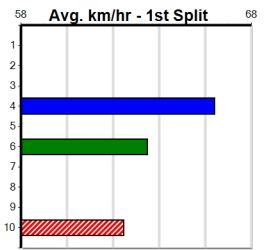

SPORTSBET HT1

Distance: 400m, Race Type: Maiden Heat, Total Prizemoney: $2,535
1st: $1,680, 2nd: $520, 3rd: $260, 4th: $75

Watchdog Tips: ☐ ☐ ☐ ☐ ☐ Bet:

Form Box	Wgt	Dist	Track	Date	Time	BON	Margin	1st/2nd (Time)	PIR	Checked	Comment	WR	Split 1	S/P	Grade

1

GUZHENG [M]
F Dog Jan-23 Sire: HOOKED ON SCOTCH Dam: ZHENG
Owner(s): P Dedes Trainer: Peter Dedes (Devon Meadows)
Winning Distances: < 300m (0) 300 - 399m (0) 400 - 499m (0) 500 - 599m (0) 600 - 699m (0) > 700m (0)
Winning Weights:

Bx	1st	2nd	3rd	4th	5th	6th	7th	8th
1								
2								
3								
4								
5								
6								
7								
8								

Last 3 wins NOT included above

Prize Best							$0
Starts							FSH
Trk/Dts							0-0-0-0
APM							0-0-0-0
							0

2

HEY LEXI [M]
BEF Bitch Jun-22 Sire: ASTON RUPEE Dam: MERRY LASS
Owner(s): C Fulford Trainer: Corey Fulford (Maffra)
Winning Distances: < 300m (0) 300 - 399m (0) 400 - 499m (0) 500 - 599m (0) 600 - 699m (0) > 700m (0)
Winning Weights:

Bx	1st	2nd	3rd	4th	5th	6th	7th	8th
1								
2								
3								
4								
5								
6								
7								
8								

Last 3 wins NOT included above

Prize Best							$0
Starts							FSH
Trk/Dts							0-0-0-0
APM							0-0-0-0
							0

3

SPICY SEDUCTION [M]
BK Bitch Jul-23 Sire: ASTON RUPEE Dam: LAVISH DIAMOND
Owner(s): D Kerr Trainer: Rosalie Kerr (Caldermeade)
Winning Distances: < 300m (0) 300 - 399m (0) 400 - 499m (0) 500 - 599m (0) 600 - 699m (0) > 700m (0)
Winning Weights:

Bx	1st	2nd	3rd	4th	5th	6th	7th	8th
1								
2								
3								
4								
5								
6								
7								
8								

Last 3 wins NOT included above

Prize Best							$0
Starts							FSH
Trk/Dts							0-0-0-0
APM							0-0-0-0
							0

4

CANYA ONSLAUGHT (NSW)[
WBK Dog May-23 Sire: TOMMY SHELBY Dam: SPARE CASH
Owner(s): Lalli Cremona (SYN), F Cremona, N Lalli Trainer: Paul Abela (Parwan)
Winning Distances: < 300m (0) 300 - 399m (0) 400 - 499m (0) 500 - 599m (0) 600 - 699m (0) > 700m (0)
Winning Weights:
3rd (1) 34.1 400 GEL R3 14-Jan-25 23.02 22.48 2.25L REIKO SURGE (22.86) M/33 8.55 $1.90 M

Bx	1st	2nd	3rd	4th	5th	6th	7th	8th
1			1					
2								
3								
4								
5								
6								
7								
8								

Last 3 wins NOT included above

Prize Best							$260.00
Starts							FSH
Trk/Dts							1-0-0-1
APM							0-0-0-0
							260

5

JULIE'S GIRL [M]
BKW Bitch Jul-23 Sire: TOMMY SHELBY Dam: ESFAHAN
Owner(s): L Fulford Trainer: Lindsay Fulford (Maffra)
Winning Distances: < 300m (0) 300 - 399m (0) 400 - 499m (0) 500 - 599m (0) 600 - 699m (0) > 700m (0)
Winning Weights:

Bx	1st	2nd	3rd	4th	5th	6th	7th	8th
1								
2								
3								
4								
5								
6								
7								
8								

Last 3 wins NOT included above

Prize Best							$0
Starts							FSH
Trk/Dts							0-0-0-0
APM							0-0-0-0
							0