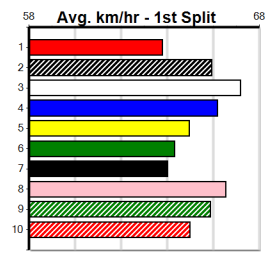

M C GRAFIX & SIGNS

Distance: 400m, Race Type: Grade 5, Total Prizemoney: $2,925
1st: $1,950, 2nd: $600, 3rd: $300, 4th: $75

GROVER BALE (1) does his best racing off inside draws and he could make his presence felt in this. RADEBE (6) will appreciate the empty draw underneath and he should be prominent throughout. BANK ROBBER (3) has claims

Watchdog Tips: 1 6 3 7 **Bet:** Win 1

1

GROVER BALE (NSW)[5] **$2.60**

RBD Dog Mar-22 Sire: FERNANDO BALE Dam: IDRIA BALE

Owner(s): L Harris Trainer: Luke Harris (Devon Meadows)

Winning Distances: < 300m (0) 300 - 399m (3) 400 - 499m (3) 500 - 599m (0) 600 - 699m (0) > 700m (0)

Winning Weights: 30.3(1) 30.7(1) 31.1(1) 31.4(1) 31.5(1) 32.1(1)

8th	7th	6th	5th	4th	3rd	2nd	1st	WGL	R	Date	Time	BO	Margin	1st/2nd (Time)	PIR	Checked	Comment	W/R	Split 1	S/P	Grade
8th (2)	32.9	400	WGL	R3	12-Nov-24	23.55	22.37	13.00	ACACIA ROCKET (22.68)	M/68	.	.	.	V28	.	.	.	.	8.68	$17.00	5
3rd (7)	31.9	390	SHP	R12	21-Dec-24	22.77	22.17	4.00L	FULL BARREL (22.50)	S/75	.	.	.	.	.	.	.	.	8.83	$12.70	5
1st (1)	32.1	390	SHP	R13	23-Dec-24	22.20	22.17	1.75L	QUESTON BALE (22.30)	S/11	.	.	.	.	.	.	.	.	8.45	$4.30	5
1st (2)	31.4	390	WBL	R2	28-Dec-24	22.08	22.02	6.00L	MISCHIEF MATE (22.47)	M/11	.	.	.	.	.	.	.	.	8.66	$2.70	5
2nd (4)	31.8	425	BEN	R9	03-Jan-25	24.18	23.56	4.75L	SHE'S RELOADED (23.86)	M/522	.	.	.	.	.	.	.	.	6.62	$8.80	5
6th (8)	31.9	400	WGL	R12	07-Jan-25	23.65	22.55	10.00	ASTON IMAGE (22.95)	M/76	.	.	.	.	.	.	.	.	9.00	$3.30	5
7th (6)	31.8	425	BEN	R9	10-Jan-25	25.09	23.58	18.00	LEKTRA FRED (23.87)	M/777	.	.	.	.	.	.	.	.	6.68	$9.80	5
7th (3)	31.6	400	WGL	R11	17-Jan-25	23.30	22.40	12.00	SHANK'S PONY (22.51)	M/77	.	.	.	.	.	.	.	.	8.81	$21.40	5

Last 3 wins NOT included above

1st (8)	31.1	400	GEL	R9	30-Apr-24	23.04	22.73	2.75L	GO GIZMO GO (23.23)	S/21	.	.	.	.	.	.	.	.	8.61	$1.50	7
1st (2)	30.3	390	WBL	R10	20-Jun-24	22.48	22.27	1.00L	FANCY KIAARN (22.54)	M/22	.	.	.	.	.	.	.	.	8.69	$9.10	6G
1st (2)	31.5	400	GEL	R3	06-Sep-24	22.68	22.68	2.00L	PAW LEON (22.81)	M/21	.	.	.	.	.	.	.	.	8.51	$4.50	RW

Box History

Bx	1st	2nd	3rd	4th	5th	6th	7th	8th
1	1							
2	3		3	1		2		1
3		1			1			1
4	1	2	2					1
5						1	1	
6		1						1
7			3	1		1	1	
8	1		1	2		1	1	1

Prize Best Starts: $14115.00
23.30(3)-17/1/25
Trk/Dts: 38-6-3-10
APM: 3-0-0-0
7424