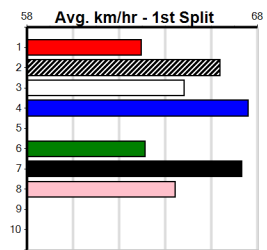

WARRAGUL TO SANDOWN PARK HT4 (1-4)

Distance: 460m, Race Type: Restricted Win Heat, Total Prizemoney: $2,925
1st: $1,950, 2nd: $600, 3rd: $300, 4th: $75

Watchdog Tips: ☐ ☐ ☐ ☐ ☐ **Bet:** ☐

1 ON SONG BOBBY [7]
BK Dog Jul-22 Sire: BEAST UNLEASHED Dam: JOE'S DOLLY Trainer: Joshua Daffy (Hampton Park)
Owner(s): J Daffy
Winning Distances: < 300m (0) 300 - 399m (0) 400 - 499m (1) 500 - 599m (0) 600 - 699m (0) > 700m (0)
Winning Weights: 31.6(1)

Box	1st	2nd	3rd	4th	5th	6th	7th	8th
1								
2								
3								
4								
5								
6								
7								
8								

3rd (4) 31.9 400 WGL R9 21-Nov-24 23.03 22.66 0.75L SOMERTON JUNE (22.98) M/22 . . . . 8.56 $4.30 T3-7
8th (4) 32.2 400 WGL R2 06-Dec-24 23.34 22.44 12.00 PRETTY FOLLIE (22.52) M/78 . . . . 8.76 $5.40 7
6th (1) 32.1 400 WGL R3 10-Dec-24 23.22 22.39 10.00 MINH CINDY (22.55) S/87 . . . . 8.67 $6.10 7
7th (1) 31.9 460 WGL R2 17-Dec-24 26.48 25.52 3.00L NAUGHTY NORM (26.27) M/786 . . . . 6.77 $24.00 X67H
3rd (3) 32.1 515 SAP R9 23-Dec-24 30.38 29.71 0.75L NOSEY BLUEY (30.33) M/8655 . . . . 5.37 $20.70 X67
6th (8) 32.0 515 SAN R1 26-Dec-24 31.24 28.94 23.00 APPENZEL (29.68) M/7666 . . . . 5.30 $40.10 7
2nd (6) 32.2 595 SAP R4 06-Jan-25 35.23 34.60 7.00L WHATEVER JUNIOR (34.76) M/4333 . . SW . . 9.60 $2.70 RW
3rd (3) 32.1 595 SAP R4 13-Jan-25 35.12 34.13 2.00L WHATEVER JUNIOR (34.98) M/4223 . . . . 9.60 $5.70 RW

Last 3 wins NOT included above

1st (4) 31.6 400 GEL R2 12-Mar-24 22.87 22.57 1.75L TINKER BRUCE (22.99) M/21 . . . . 8.55 $1.70 M

Prize Best $4390.00
Starts 26.48(1)-17/12/24
Trk/Dts 18-1-3-6
APM 1-0-0-0 2230

2 EMPTINESS [6]
BK Dog Mar-22 Sire: BERNARDO Dam: SEGOVIA'S DREAM Trainer: David Kerr (Caldermeade)
Owner(s): M Chapple
Winning Distances: < 300m (0) 300 - 399m (0) 400 - 499m (2) 500 - 599m (0) 600 - 699m (0) > 700m (0)
Winning Weights: 32.0(1) 32.2(1)

Box	1st	2nd	3rd	4th	5th	6th	7th	8th
1								
2								
3								
4								
5								
6								
7								
8								

5th (4) 32.8 460 WGL R3 03-Dec-24 26.95 25.95 8.00L NOT OUR FAULT (26.42) Q/245 . . . . 6.53 $29.50 M
5th (8) 32.8 460 WGL R2 10-Dec-24 27.03 25.63 8.00L BAYWARA (26.49) M/344 . . . . 6.81 $7.10 M
3rd (7) 32.3 390 BAL R1 30-Dec-24 22.99 22.30 4.50L HARLOW'S BOY (22.69) M/14 . . . . 8.43 $2.30 T3-M
5th (3) 32.2 350 HVL R2 03-Jan-25 20.09 19.51 6.50L BENGAL BULLET (19.65) M/1 . . . . 6.56 $22.90 T3-M
1st (7) 32.0 460 WGL R3 09-Jan-25 25.74 25.74 4.75L LITTLE CHATTER (26.06) Q/111 . . SW . . 6.39 $15.80 T3-M
1st (8) 32.2 460 WGL R5 16-Jan-25 25.68 25.68 9.50L SPEEDY BEAR (26.32) M/111 . . SW . . 6.46 $1.50 X67

Last 3 wins NOT included above

Prize Best $2160.00
Starts 25.68(8)-16/1/25
Trk/Dts 6-2-0-1
APM 4-2-0-0 2160