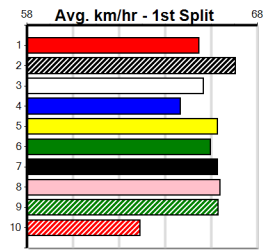

VIATEK

Distance: 460m, Race Type: Mixed 4/5, Total Prizemoney: $3,360
1st: $2,250, 2nd: $690, 3rd: $345, 4th: $75

Watchdog Tips:

Bet:

Form Box Wgt Dist Track Date Time BON Margin 1st/2nd (Time) PIR Checked Comment WR Split 1 S/P Grade

DOCHERTY [5] BK Dog Jun-22 Sire: TOMMY SHELBY Dam: GOLD VEIN
Owner(s): SHIRAZ RACING (SYN), S Holmes, L Holmes, D Holmes
Trainer: Daryl Holmes (Blind Bight)
Winning Distances: < 300m (0) 300 - 399m (1) 400 - 499m (8) 500 - 599m (1) 600 - 699m (0) > 700m (0)
Winning Weights: 29.0(1) 30.0(1) 30.2(2) 30.3(1) 30.4(1) 30.5(1) 30.6(1) 30.7(1) 31.4(1)
Box History table and Prize Best Starts Trk/Dts APM

BLISTERED EARTH (NSW)[5] RBD Dog Nov-21 Sire: FERAL FRANKY Dam: EURO MARSH
Owner(s): M Crowe
Trainer: George Borg (Maryborough)
Winning Distances: < 300m (0) 300 - 399m (1) 400 - 499m (2) 500 - 599m (5) 600 - 699m (0) > 700m (0)
Winning Weights: 33.1(1) 33.2(1) 33.3(2) 33.4(1) 33.5(1) 33.6(2)
Box History table and Prize Best Starts Trk/Dts APM

BLACK VIPER [4] BK Dog Jun-21 Sire: ASTON DEE BEE Dam: LADY PANDORA
Owner(s): D Peckham
Trainer: Matthew Clark (Briagolong)
Winning Distances: < 300m (0) 300 - 399m (4) 400 - 499m (13) 500 - 599m (3) 600 - 699m (0) > 700m (0)
Winning Weights: 32.6(1) 32.7(1) 33.0(1) 33.1(2) 33.4(3) 33.5(5) 33.6(3) 33.7(1) 33.8(1) 33.9(2)
Box History table and Prize Best Starts Trk/Dts APM

HIGHWAY HOOLIGAN (NSW)[4] RF Dog Feb-23 Sire: HARD STYLE RICO Dam: ZIPPING CIA
Owner(s): C Hayes
Trainer: Cooper Hayes (Mill Park)
Winning Distances: < 300m (0) 300 - 399m (3) 400 - 499m (2) 500 - 599m (0) 600 - 699m (0) > 700m (0)
Winning Weights: 31.4(1) 31.7(1) 32.2(1) 32.4(1) 32.5(1)
Box History table and Prize Best Starts Trk/Dts APM

RHYTHMIC ENERGY [5] BK Dog Sep-22 Sire: SHIMA SHINE Dam: JAZZ OPERA
Owner(s): N Presutto
Trainer: Natalie Presutto (Devon Meadows ENG WGL 2025-01-17)
Winning Distances: < 300m (0) 300 - 399m (0) 400 - 499m (4) 500 - 599m (3) 600 - 699m (0) > 700m (0)
Winning Weights: 30.9(1) 31.0(2) 31.1(1) 31.3(1) 31.4(1) 31.6(1)
Box History table and Prize Best Starts Trk/Dts APM

1

2

3

4

5