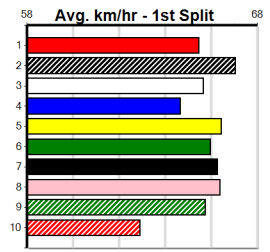

VIATEK

Distance: 460m, Race Type: Mixed 4/5, Total Prizemoney: $3,360
1st: $2,250, 2nd: $690, 3rd: $345, 4th: $75

FIELD DAY (8) is as fast as any sprinter in the land on his day and from his ideal draw he can run sub 25.50 if he can begin on terms. DOCHERTY (1) can set a cracking speed early. DASH OF WHISKY (7) beat a hot line-up two starts back.

Watchdog Tips: 8 1 7 6 Bet: Trifecta 8/1,7/1,7 ($10 - 500%)

DOCHERTY [5] Can set a cracking early speed, danger. $5.00
BK Dog Jun-22 Sire: TOMMY SHELBY Dam: GOLD VEIN
Owner(s): SHIRAZ RACING (SYN), S Holmes, L Holmes, D Holmes
Trainer: Daryl Holmes (Blind Bight)
Winning Distances: < 300m (0) 300 - 399m (1) 400 - 499m (8) 500 - 599m (1) 600 - 699m (0) > 700m (0)
Winning Weights: 29.0(1) 30.0(1) 30.2(2) 30.3(1) 30.4(1) 30.5(1) 30.6(1) 30.7(1) 31.4(1)
Box History table and Prize Best Starts table included.

BLISTERED EARTH (NSW)[5] *** SCRATCHED *** $23.00
RBD Dog Nov-21 Sire: FERAL FRANKY Dam: EURO MARSH
Owner(s): M Crowe
Trainer: George Borg (Maryborough)
Winning Distances: < 300m (0) 300 - 399m (1) 400 - 499m (2) 500 - 599m (5) 600 - 699m (0) > 700m (0)
Winning Weights: 33.1(1) 33.2(1) 33.3(2) 33.4(1) 33.5(1) 33.6(2)
Box History table and Prize Best Starts table included.

BLACK VIPER [4] *** SCRATCHED *** $23.00
BK Dog Jun-21 Sire: ASTON DEE BEE Dam: LADY PANDORA
Owner(s): D Peckham
Trainer: Matthew Clark (Briagolong)
Winning Distances: < 300m (0) 300 - 399m (4) 400 - 499m (13) 500 - 599m (3) 600 - 699m (0) > 700m (0)
Winning Weights: 32.6(1) 32.7(1) 33.0(1) 33.1(2) 33.4(3) 33.5(5) 33.6(3) 33.7(1) 33.8(1) 33.9(2)
Box History table and Prize Best Starts table included.

HIGHWAY HOOLIGAN (NSW)[4] *** SCRATCHED *** $31.00
RF Dog Feb-23 Sire: HARD STYLE RICO Dam: ZIPPING CIA
Owner(s): C Hayes
Trainer: Cooper Hayes (Mill Park)
ENG MEP 2025-01-22
Winning Distances: < 300m (0) 300 - 399m (3) 400 - 499m (2) 500 - 599m (0) 600 - 699m (0) > 700m (0)
Winning Weights: 31.4(1) 31.7(1) 32.2(1) 32.4(1) 32.5(1)
Box History table and Prize Best Starts table included.

RHYTHMIC ENERGY [5] *** SCRATCHED *** $8.50
BK Dog Sep-22 Sire: SHIMA SHINE Dam: JAZZ OPERA
Owner(s): N Presutto
Trainer: Natalie Presutto (Devon Meadows)
ENG WBL 2025-01-23
Winning Distances: < 300m (0) 300 - 399m (0) 400 - 499m (4) 500 - 599m (3) 600 - 699m (0) > 700m (0)
Winning Weights: 30.9(1) 31.0(2) 31.1(1) 31.3(1) 31.4(1) 31.6(1)
Box History table and Prize Best Starts table included.