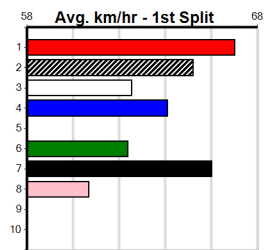

WARRAGUL TO SANDOWN PARK HT2 (1-4)

Distance: 460m, Race Type: Restricted Win Heat, Total Prizemoney: $2,925
1st: $1,950, 2nd: $600, 3rd: $300, 4th: $75

Watchdog Tips: ☐ ☐ ☐ ☐ ☐ **Bet:** ☐

Form Box	Wgt	Dist	Track	Date	Time	BON	Margin	1st/2nd (Time)	PIR	Checked	Comment	WR	Split 1	S/P	Grade

1

OVERLAND BOY [5]
RF Dog Dec-22 Sire: BARCIA BALE Dam: PARTY LIGHTS Trainer: Robin Moore (Devon Meadows)
Owner(s): R Moore
Winning Distances: < 300m (0) 300 - 399m (0) 400 - 499m (2) 500 - 599m (1) 600 - 699m (0) > 700m (0)
Winning Weights: 33.6(1) 33.9(1) 34.4(1)

2nd (1)	34.3	450	SHP	R3	21-Oct-24	25.41	25.01	4.75L ELITE INTENTION (25.09)	M/663	.	SW	.	6.84	$4.60	MH
5th (3)	34.5	450	SHP	R2	28-Oct-24	25.42	25.13	3.5L PANADERO STAR (25.19)	Q/345	.	.	.	6.64	$12.90	MF
1st (8)	33.6	450	WBL	R2	04-Dec-24	25.23	24.92	5.50L STATUE OF TIME (25.61)	Q/111	.	SW	.	6.52	$1.20	M
1st (3)	34.4	460	WGL	R9	10-Dec-24	25.92	25.63	3.25L SWEET CANNELLONI (26.13)	M/222	.	.	.	6.60	$1.40	RW
2nd (1)	34.7	460	WGL	R1	17-Dec-24	26.01	25.52	1.00L JUMBUK JOHNNY (25.95)	Q/222	.	.	.	6.53	$1.20	X67H
5th (4)	34.6	460	WGL	R4	24-Dec-24	26.17	25.54	3.25L WINTER GOES (25.95)	M/566	.	.	.	6.59	$2.90	X67F
2nd (1)	34.5	450	WBL	R3	28-Dec-24	25.57	25.17	1.75L BEN KEEPING (25.46)	M/322	.	.	.	6.60	$4.50	SH
1st (4)	33.9	515	SAN	R3	16-Jan-25	29.39	29.00	2.00L MONEY PALACE (29.53)	Q/1111	.	SW	.	5.10	$2.20	RW

Last 3 wins NOT included above

Bx	1st	2nd	3rd	4th	5th	6th	7th	8th
1		3						
2								
3	1				1			
4	1				1			
5								
6								
7								
8	1							

Prize	$11840.00
Best	25.92(3)-10/12/24
Starts	8-3-3-0
Trk/Dts	3-1-1-0
APM	10286

2

NOSEY BLUEY [5]
BE Dog Mar-23 Sire: BERNARDO Dam: DOUBLE SUPREME Trainer: Justin Bowman (Kilmany)
Owner(s): W Lynch
Winning Distances: < 300m (0) 300 - 399m (0) 400 - 499m (0) 500 - 599m (3) 600 - 699m (0) > 700m (0)
Winning Weights: 33.5(1) 33.6(1) 33.7(1)

2nd (7)	33.4	515	SAN	R3	30-Nov-24	30.02	29.24	3.5L NELL DEVERE (29.79)	M/4332	.	.	.	5.15	$29.10	MF
3rd (7)	33.7	435	SLE	R1	04-Dec-24	25.30	24.43	6.00L OLIVIA LEE ROSE (24.91)	M/233	.	.	.	5.32	$1.10	T3-M
6th (3)	33.4	515	SAP	R1	09-Dec-24	30.72	29.54	7.00L THIRD TIME CHARM (30.26)	Q/2346	.	.	.	5.18	$2.20	M
1st (8)	33.7	510	SLE	R2	18-Dec-24	29.39	29.05	1.00L GO SEE IAN (29.46)	Q/111	.	.	.	9.27	$1.20	T3-M
1st (6)	33.6	515	SAP	R9	23-Dec-24	30.33	29.71	0.50L CLONCURRY GOLD (30.36)	M/3233	.	.	.	5.21	$3.90	X67
4th (3)	33.6	515	SAN	R3	02-Jan-25	30.48	29.35	9.50L MEPUNGA SCARLETT (29.85)	M/6434	.	.	.	5.23	$25.50	6G
1st (8)	33.5	515	SAP	R10	06-Jan-25	29.71	29.37	6.00L TEXAS PRESIDENT (30.11)	Q/1111	.	SW	.	5.16	$5.10	X67H
6th (1)	33.8	515	SAN	R2	16-Jan-25	30.26	29.00	9.00L TEXAS PRESIDENT (29.66)	Q/2233	.	.	.	5.14	$2.60	X67F

Last 3 wins NOT included above

Bx	1st	2nd	3rd	4th	5th	6th	7th	8th
1			1			1		
2		1						
3				1		1		
4		1						
5								
6	1							
7		1	1					
8	2	1						

Prize	$12465.00
Best	FSH
Starts	12-3-4-2
Trk/Dts	0-0-0-0
APM	10916