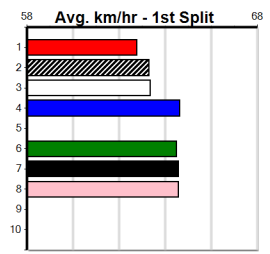

WARRAGUL TO SANDOWN PARK HT3 (1-4

Distance: 460m, Race Type: Restricted Win Heat, Total Prizemoney: $2,925
1st: $1,950, 2nd: $600, 3rd: $300, 4th: $75

MY AMBER (6) is building a love affair with this circuit and can carve out impressive early sectionals. HIJACK (8) has plenty of talent and he will be in the firing line from the outset. WEARING LEVIS (7) can run a cheeky race

Watchdog Tips: 6 8 7 3 Bet: Box Trifecta 3,6,7,8 ($10 for 41.67%)

WARRIOR JACK [5] Comes into calculations off this draw. $8.00
BK Dog Jan-23 Sire: ASTON RUPEE Dam: DIAMOND BANNER
Owner(s): L Fulford
Trainer: Corey Fulford (Maffra)
Winning Distances: < 300m (0) 300 - 399m (0) 400 - 499m (2) 500 - 599m (1) 600 - 699m (0) > 700m (0)
Winning Weights: 35.8(1) 36.0(1) 36.4(1)
Last 3 wins NOT included above

SPEEDY BEAR [6] One paced, others rate better, needs some luck. $26.00
BK Dog May-22 Sire: KOBLENZ Dam: LADY ZEEVA
Owner(s): L Repici
Trainer: Lina Repici (Hampton Park)
Winning Distances: < 300m (0) 300 - 399m (0) 400 - 499m (1) 500 - 599m (0) 600 - 699m (1) > 700m (0)
Winning Weights: 30.2(1) 30.3(1)
Last 3 wins NOT included above

MIA NEO [6] Form has tapered off a little but has the talent. $8.00
BK Bitch Mar-23 Sire: BEAST UNLEASHED Dam: GRAND NEO
Owner(s): R Neocleous
Trainer: Robert Neocleous (Hazelwood No)
Winning Distances: < 300m (0) 300 - 399m (0) 400 - 499m (2) 500 - 599m (0) 600 - 699m (0) > 700m (0)
Winning Weights: 29.7(2)
Last 3 wins NOT included above

UP HILL SHILOH [5] *** SCRATCHED *** $3.50
BK Bitch Feb-23 Sire: ASTON RUPEE Dam: UP HILL JILL
Owner(s): Anglo-Flemish (SYN), R Geall, C Matheson
Trainer: David Geall (Lara)
Winning Distances: < 300m (0) 300 - 399m (0) 400 - 499m (3) 500 - 599m (0) 600 - 699m (0) > 700m (0)
Winning Weights: 30.7(1) 30.8(1) 31.0(1)
Last 3 wins NOT included above

*** VACANT BOX ***
Sire: Dam:
Owner(s):
Trainer:
Winning Distances: < 300m (0) 300 - 399m (0) 400 - 499m (0) 500 - 599m (0) 600 - 699m (0) > 700m (0)
Winning Weights:

1

2

3

4

5