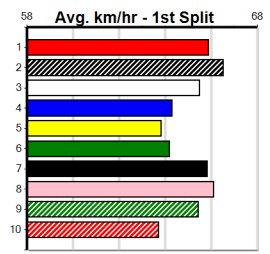

Warragul
10
10:00PM
(VIC time)

OAKS SUPER BOX

Distance: 400m, Race Type: Mixed 4/5, Total Prizemoney: $3,360
1st: $2,250, 2nd: $690, 3rd: $345, 4th: $75

Watchdog Tips: ☐ ☐ ☐ ☐ ☐

Bet:

Form Box Wgt Dist Track Date Time BON Margin 1st/2nd (Time) PIR Checked Comment WR Split 1 S/P Grade

1 MYALL RAY [5]
BK Dog Jan-22 Sire: BEAST UNLEASHED Dam: SPOT ON CINTA
Owner(s): Yacaaba (SYN), J Risk, R Gilmore, S Risk Trainer: Raymond Gilmore (Kilmany)
Winning Distances: < 300m (0) 300 - 399m (8) 400 - 499m (4) 500 - 599m (0) 600 - 699m (0) > 700m (0) ENG WGL 2025-01-17
Winning Weights: 30.1(1) 30.3(1) 30.4(1) 30.5(2) 30.6(2) 30.8(2) 31.0(3)

Rank	Wgt	Dist	Track	Date	Time	BON	Margin	1st/2nd (Time)	PIR	Checked	Comment	WR	Split 1	S/P	Grade
7th	(7)	30.6	350	MBR	R10	24-Aug-24	19.44	19.17	3.75L	MILE A MINUTE (19.17)			7.04	$41.00	O
8th	(5)	30.1	390	WBL	R11	29-Aug-24	23.61	22.08	19.00	HUNTER RIOT (22.29)	M/78		V5	9.04	$4.20 5
CT	(-)	31	435	SLE		13-Nov-24	24.69		0.01L	Trial Cleared	M		1of1		CT
1st	(7)	31.0	300	HVL	R11	24-Nov-24	16.73	16.67	3.25L	NOVEMBER RAIN (16.96)	Q/1			3.86	$2.60 5
1st	(7)	31.0	350	HVL	R6	01-Dec-24	19.16	18.78	1.5L	MIKE ANGELO ZEAL (19.25)	Q/1			6.40	$4.20 SH
7th	(5)	30.9	350	HVL	R8	08-Dec-24	19.31	18.90	6.00L	SHEEZEL (18.90)	M/4			6.48	$2.70 SF
3rd	(8)	30.6	400	WGL	R9	31-Dec-24	22.74	22.38	3.25L	PAW WHISTLER (22.52)	Q/11			8.27	$2.10 5H
2nd	(7)	30.7	400	WGL	R12	10-Jan-25	22.80	22.52	4.25L	AUGUSTUS FINCH (22.52)	M/22			8.45	$10.10 X45

Last 3 wins NOT included above

Rank	Wgt	Dist	Track	Date	Time	BON	Margin	1st/2nd (Time)	PIR	Checked	Comment	WR	Split 1	S/P	Grade
1st	(4)	30.5	395	TRA	R7	03-May-24	21.81	21.81	3.5L	JACK HOOK (22.05)	M/111		SW	3.70	$1.30 X45
1st	(5)	30.1	350	MBS	R7	21-May-24	19.67	19.57	0.75L	ASTON SCORCHER (19.73)	0		SAMP	7.06	$1.90 5
1st	(4)	30.6	300	MBS	R11	18-Jun-24	16.86	16.68	1.00L	LET'S GO SAM (16.94)				4.44	$1.25 5

Box History

Bx	1st	2nd	3rd	4th	5th	6th	7th	8th
1	3							
2		1	1					
3	1	1		1				
4	3		1	1				
5	1						1	1
6	2		1					
7	2	1						2
8		2	2		1			

Prize Best Starts Trk/Dts APM $28500.00 22.74(8)-31/12/24 29-12-5-5 3-0-1-1 8473