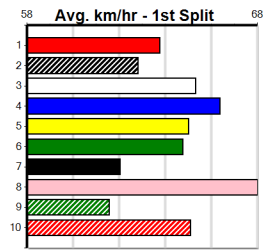

G'DAY CHEF CATERERS

Distance: 400m, Race Type: Mixed 6/7, Total Prizemoney: $2,925
1st: $1,950, 2nd: $600, 3rd: $300, 4th: $75

Watchdog Tips: [ ] [ ] [ ] [ ] Bet: [ ]

Form Box Wgt Dist Track Date Time BON Margin 1st/2nd (Time) PIR Checked Comment WR Split 1 S/P Grade

WEEONA BELLA [7]
BD Bitch Aug-21 Sire: FERNANDO BALE Dam: NASH ROAD BETTY
Owner(s): B Dunn
Trainer: Nicole Lund (Longwarry)
Winning Distances: < 300m (0) 300 - 399m (0) 400 - 499m (1) 500 - 599m (0) 600 - 699m (0) > 700m (0)
Winning Weights: 29.7(1)
Box History table and Prize Best Starts Trk/Dts APM

DO SOMETHING [7]
BK Dog Oct-22 Sire: FERNANDO BALE Dam: ACCUSED
Owner(s): R Thompson
Trainer: Shona Crawford (Pearcedale)
Winning Distances: < 300m (0) 300 - 399m (0) 400 - 499m (1) 500 - 599m (0) 600 - 699m (0) > 700m (0)
Winning Weights: 30.6(1)
Box History table and Prize Best Starts Trk/Dts APM

PARUMBA JAZZMAN [6]
BK Dog Sep-22 Sire: ASTON RUPEE Dam: DANCING CASSIE
Owner(s): PARUMBA (SYN), E Lieshout, M Lieshout
Trainer: Eddie Lieshout (Drouin West)
Winning Distances: < 300m (0) 300 - 399m (0) 400 - 499m (2) 500 - 599m (0) 600 - 699m (0) > 700m (0)
Winning Weights: 33.7(1) 34.4(1)
Box History table and Prize Best Starts Trk/Dts APM

MIA MASTER [7]
BK Bitch Sep-22 Sire: ZACK MONELLI Dam: CIMARRON STRIP
Owner(s): G Masterson
Trainer: Susan Richards (Devon Meadows)
Winning Distances: < 300m (0) 300 - 399m (1) 400 - 499m (0) 500 - 599m (0) 600 - 699m (0) > 700m (0)
Winning Weights: 28.6(1)
Box History table and Prize Best Starts Trk/Dts APM

JACK'S ELATION [6]
BK Dog Mar-23 Sire: MY REDEEMER Dam: CAPTAIN JACKIE
Owner(s): waste of money (SYN), L Smith, T Wemyss, A Harnden, G Tyne
Trainer: Rosalie Kerr (Caldermeade)
Winning Distances: < 300m (0) 300 - 399m (0) 400 - 499m (2) 500 - 599m (0) 600 - 699m (0) > 700m (0)
Winning Weights: 29.2(1) 29.5(1)
Box History table and Prize Best Starts Trk/Dts APM

1

2

3

4

5