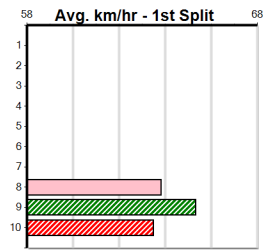

SPORTSBET HT2

Distance: 400m, Race Type: Maiden Heat, Total Prizemoney: $2,535
1st: $1,680, 2nd: $520, 3rd: $260, 4th: $75

With only one runner having previous race experience this looks like another tough affair for punters. SPICY VIKING (3) is bred to have plenty of talent and he may be the one to beat with an ounce of luck in the early stages.

Watchdog Tips: **3** **1** **2** **8** **Bet:** Win 3

Form Box	Wgt	Dist	Track	Date	Time	BON	Margin	1st/2nd (Time)	PIR	Checked	Comment	WR	Split 1	S/P	Grade	
1	FIRE UP MARK (NSW)[M] Dam has produced plenty of talent, watch betting. $6.00															
	RF	Dog		Nov-22												
	Owner(s): P Cusack		Sire: AUSSIE INFRARED		Dam: ICE GAMBLER		Trainer: Paul Cusack (Mount Cottrell)									
	Winning Distances: < 300m (0) 300 - 399m (0) 400 - 499m (0) 500 - 599m (0) 600 - 699m (0) > 700m (0)															
	Winning Weights:															
	Last 3 wins NOT included above															
	Box History															
	<table border="1"> <thead> <tr> <th>Bx</th> <th>1st</th> <th>2nd</th> <th>3rd</th> <th>4th</th> <th>5th</th> <th>6th</th> <th>7th</th> <th>8th</th> </tr> </thead> <tbody> <tr><td>1</td><td></td><td></td><td></td><td></td><td></td><td></td><td></td><td></td></tr> <tr><td>2</td><td></td><td></td><td></td><td></td><td></td><td></td><td></td><td></td></tr> <tr><td>3</td><td></td><td></td><td></td><td></td><td></td><td></td><td></td><td></td></tr> <tr><td>4</td><td></td><td></td><td></td><td></td><td></td><td></td><td></td><td></td></tr> <tr><td>5</td><td></td><td></td><td></td><td></td><td></td><td></td><td></td><td></td></tr> <tr><td>6</td><td></td><td></td><td></td><td></td><td></td><td></td><td></td><td></td></tr> <tr><td>7</td><td></td><td></td><td></td><td></td><td></td><td></td><td></td><td></td></tr> <tr><td>8</td><td></td><td></td><td></td><td></td><td></td><td></td><td></td><td></td></tr> </tbody> </table>															
	<table border="1"> <tr> <td>Prize Best</td> <td></td> <td></td> <td></td> <td></td> <td></td> <td></td> <td></td> <td>$0</td> </tr> <tr> <td>Starts</td> <td></td> <td></td> <td></td> <td></td> <td></td> <td></td> <td></td> <td>FSH</td> </tr> <tr> <td>Trk/Dts</td> <td></td> <td></td> <td></td> <td></td> <td></td> <td></td> <td></td> <td>0-0-0-0</td> </tr> <tr> <td>APM</td> <td></td> <td></td> <td></td> <td></td> <td></td> <td></td> <td></td> <td>0</td> </tr> </table>															
	2	BRINDLE TSUNAMI [M] 1st runner from a talented dam, betting best guide $5.50														
BD		Dog		Apr-23												
Owner(s): C Fulford		Sire: FERNANDO BALE		Dam: COURAGEOUS SWAN		Trainer: Corey Fulford (Maffra)										
Winning Distances: < 300m (0) 300 - 399m (0) 400 - 499m (0) 500 - 599m (0) 600 - 699m (0) > 700m (0)																
Winning Weights:																
Last 3 wins NOT included above																
Box History																
<table border="1"> <thead> <tr> <th>Bx</th> <th>1st</th> <th>2nd</th> <th>3rd</th> <th>4th</th> <th>5th</th> <th>6th</th> <th>7th</th> <th>8th</th> </tr> </thead> <tbody> <tr><td>1</td><td></td><td></td><td></td><td></td><td></td><td></td><td></td><td></td></tr> <tr><td>2</td><td></td><td></td><td></td><td></td><td></td><td></td><td></td><td></td></tr> <tr><td>3</td><td></td><td></td><td></td><td></td><td></td><td></td><td></td><td></td></tr> <tr><td>4</td><td></td><td></td><td></td><td></td><td></td><td></td><td></td><td></td></tr> <tr><td>5</td><td></td><td></td><td></td><td></td><td></td><td></td><td></td><td></td></tr> <tr><td>6</td><td></td><td></td><td></td><td></td><td></td><td></td><td></td><td></td></tr> <tr><td>7</td><td></td><td></td><td></td><td></td><td></td><td></td><td></td><td></td></tr> <tr><td>8</td><td></td><td></td><td></td><td></td><td></td><td></td><td></td><td></td></tr> </tbody> </table>																
<table border="1"> <tr> <td>Prize Best</td> <td></td> <td></td> <td></td> <td></td> <td></td> <td></td> <td></td> <td>$0</td> </tr> <tr> <td>Starts</td> <td></td> <td></td> <td></td> <td></td> <td></td> <td></td> <td></td> <td>FSH</td> </tr> <tr> <td>Trk/Dts</td> <td></td> <td></td> <td></td> <td></td> <td></td> <td></td> <td></td> <td>0-0-0-0</td> </tr> <tr> <td>APM</td> <td></td> <td></td> <td></td> <td></td> <td></td> <td></td> <td></td> <td>0</td> </tr> </table>																
3		SPICY VIKING [M] Bred to have plenty of talent, watch betting $5.50														
	BK	Dog		Jul-23												
	Owner(s): D Kerr		Sire: ASTON RUPEE		Dam: LAVISH DIAMOND		Trainer: David Kerr (Caldermeade)									
	Winning Distances: < 300m (0) 300 - 399m (0) 400 - 499m (0) 500 - 599m (0) 600 - 699m (0) > 700m (0)															
	Winning Weights:															
	Last 3 wins NOT included above															
	Box History