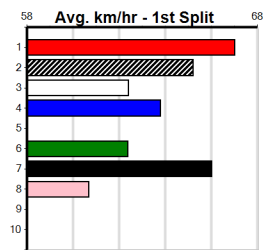

WARRAGUL TO SANDOWN PARK HT2 (1-4)

Distance: 460m, Race Type: Restricted Win Heat, Total Prizemoney: $2,925
1st: $1,950, 2nd: $600, 3rd: $300, 4th: $75

OVERLAND BOY (1) has star potential and from the gun draw he should be winning. JILL'S JULIETTE (7) best form would push the top elect and the small field now should help. BEST FOR LAST (3) has claims

Watchdog Tips: **1** **7** **3** **4** **Bet:** Trifecta 1/3,7/3,4,7 ($10 - 250%)

Form Box	Wgt	Dist	Track	Date	Time	BON	Margin	1st/2nd (Time)	PIR	Checked	Comment	WR	Split 1	S/P	Grade	
1	OVERLAND BOY [5] Star prospect, serious muster, hard to beat $1.40															
	RF Dog Dec-22 Sire: BARCIA BALE Dam: PARTY LIGHTS Trainer: Robin Moore (Devon Meadows)															
	Owner(s): R Moore															
	Winning Distances: < 300m (0) 300 - 399m (0) 400 - 499m (2) 500 - 599m (1) 600 - 699m (0) > 700m (0)															
	Winning Weights: 33.6(1) 33.9(1) 34.4(1)															
	2nd (1)	34.3	450	SHP	R3	21-Oct-24	25.41	25.01	4.75L ELITE INTENTION (25.09)	M/663	.	SW	.	6.84	$4.60	MH
	5th (3)	34.5	450	SHP	R2	28-Oct-24	25.42	25.13	3.5L PANADERO STAR (25.19)	Q/345	.	.	.	6.64	$12.90	MF
	1st (8)	33.6	450	WBL	R2	04-Dec-24	25.23	24.92	5.50L STATUE OF TIME (25.61)	Q/111	.	SW	.	6.52	$1.20	M
	1st (3)	34.4	460	WGL	R9	10-Dec-24	25.92	25.63	3.25L SWEET CANNELLONI (26.13)	M/222	.	.	.	6.60	$1.40	RW
	2nd (1)	34.7	460	WGL	R1	17-Dec-24	26.01	25.52	1.00L JUMBUK JOHNNY (25.95)	Q/222	.	.	.	6.53	$1.20	X67H
5th (4)	34.6	460	WGL	R4	24-Dec-24	26.17	25.54	3.25L WINTER GOES (25.95)	M/566	.	.	.	6.59	$2.90	X67F	
2nd (1)	34.5	450	WBL	R3	28-Dec-24	25.57	25.17	1.75L BEN KEEPING (25.46)	M/322	.	.	.	6.60	$4.50	SH	
1st (4)	33.9	515	SAN	R3	16-Jan-25	29.39	29.00	2.00L MONEY PALACE (29.53)	Q/1111	.	SW	.	5.10	$2.20	RW	
Last 3 wins NOT included above																
Prize Best $11840.00																
Starts 25.92(3)-10/12/24																
Trk/Dts 8-3-3-0																
APM 3-1-1-0																
10286																
2	NOSEY BLUEY [5] *** SCRATCHED *** $5.00															
	BE Dog Mar-23 Sire: BERNARDO Dam: DOUBLE SUPREME Trainer: Justin Bowman (Kilmany)															
	Owner(s): W Lynch															
	Winning Distances: < 300m (0) 300 - 399m (0) 400 - 499m (0) 500 - 599m (3) 600 - 699m (0) > 700m (0)															
	Winning Weights: 33.5(1) 33.6(1) 33.7(1)															
	2nd (7)	33.4	515	SAN	R3	30-Nov-24	30.02	29.24	3.5L NELL DEVERE (29.79)	M/4332	.	.	.	5.15	$29.10	MF
	3rd (7)	33.7	435	SLE	R1	04-Dec-24	25.30	24.43	6.00L OLIVIA LEE ROSE (24.91)	M/233	.	.	.	5.32	$1.10	T3-M
	6th (3)	33.4	515	SAP	R1	09-Dec-24	30.72	29.54	7.00L THIRD TIME CHARM (30.26)	Q/2346	.	.	.	5.18	$2.20	M
	1st (8)	33.7	510	SLE	R2	18-Dec-24	29.39	29.05	1.00L GO SEE IAN (29.46)	Q/111	.	.	.	9.27	$1.20	T3-M
	1st (6)	33.6	515	SAP	R9	23-Dec-24	30.33	29.71	0.50L CLONCURRY GOLD (30.36)	M/3233	.	.	.	5.21	$3.90	X67
4th (3)	33.6	515	SAN	R3	02-Jan-25	30.48	29.35	9.50L MEPUNGA SCARLETT (29.85)	M/6434	.	.	.	5.23	$25.50	6G	
1st (8)	33.5	515	SAP	R10	06-Jan-25	29.71	29.37	6.00L TEXAS PRESIDENT (30.11)	Q/1111	.	SW	.	5.16	$5.10	X67H	
6th (1)	33.8	515	SAN	R2	16-Jan-25	30.26	29.00	9.00L TEXAS PRESIDENT (29.66)	Q/2233	.	.	.	5.14	$2.60	X67F	
Last 3 wins NOT included above																
Prize Best $12465.00																
Starts FSH																
Trk/Dts 12-3-4-2																
APM 0-0-0-0																
10916																
3	BEST FOR LAST [4] Beat a handy one here last time, respect. $10.00															
	BK Bitch Dec-22 Sire: SHIMA SHINE Dam: BABY TALK Trainer: Gavin Clifton (Tynong North)															
	Owner(s): WE'RE ALL MATES (SYN), G Clifton, D Mckenzie															
	Winning Distances: < 300m (0) 300 - 399m (0) 400 - 499m (4) 500 - 599m (0) 600 - 699m (0) > 700m (0)															
	Winning Weights: 31.1(1) 31.3(1) 31.5(2)															
	1st (2)	31.5	435	SLE	R3	10-Nov-24	24.83	24.30	2.00L HAMISH ROSE (24.96)	M/521	.	SW	.	5.39	$3.80	X67H
	3rd (5)	31.8	435	SLE	R2	17-Nov-24	24.66	24.27	3.75L HIJACK (24.42)	M/544	.	SW	.	5.43	$18.50	X67F
	6th (7)	32.0	515	SAP	R8	25-Nov-24	30.52	29.49	14.00 HIGHLY ABRASIVE (29.58)	M/5776	.	.	.	5.24	$25.00	RWH
	4th (5)	31.6	510	SLE	R7	01-Dec-24	29.09	28.48	5.00L RHYTHMIC ENERGY (28.74)	M/664	.	.	.	9.43	$19.00	RWH
	5th (5)	32.0	435	SLE	R2	15-Dec-24	24.83	24.27	4.50L MIA MIGHTLY (24.53)	S/766	.	.	.	5.47	$9.30	RW
6th (7)	31.9	435	SLE	R9	20-Dec-24	24.88	24.11	5.00L BOTH SIDES (24.55)	S/666	.	.	.	5.47	$13.30	RWH