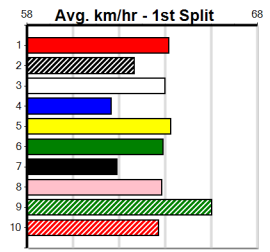

RSN GREY AREAS - WEDNESDAY & FRIDAY

Distance: 400m, Race Type: Grade 5, Total Prizemoney: $2,925
1st: $1,950, 2nd: $600, 3rd: $300, 4th: $75

Watchdog Tips:

Bet:

Form Box	Wgt	Dist	Track	Date	Time	BON	Margin	1st/2nd (Time)	PIR	Checked	Comment	WR	Split 1	S/P	Grade

CATCH SOME RAYS [5]

BK Dog May-22 Sire: AUSSIE INFRARED Dam: QUICK PAWS
Owner(s): DODGE N BOOKS (SYN), J Booker, K Morrison
Trainer: Justin Booker (Kilmany)
Winning Distances: < 300m (0) 300 - 399m (5) 400 - 499m (1) 500 - 599m (0) 600 - 699m (0) > 700m (0)
Winning Weights: 33.0(1) 33.1(1) 33.5(1) 33.6(2) 33.8(1)

7th (6)	33.0	460	GEL	R7	25-Oct-24	26.64	25.63	12.00 DESCRIPTION (25.87)	M/666	.	.	.	6.76	$70.00	SH
1st (2)	33.0	350	HVL	R8	22-Nov-24	19.19	19.19	2.75L WILD VENUS (19.38)	M/2	.	SW	.	6.49	$3.10	T3-5
8th (5)	33.3	350	HVL	R7	01-Dec-24	19.55	18.78	7.50L STORM SENSATION (19.03)	M/8	.	.	.	6.73	$28.60	SH
1st (2)	33.8	350	HVL	R11	15-Dec-24	19.39	18.86	0.50L STELLAR CAREER (19.42)	S/3	.	SW	.	6.57	$1.90	5
7th (7)	33.9	350	HVL	R8	22-Dec-24	19.46	19.02	6.50L SPOT FOX (19.02)	M/3	.	.	.	6.52	$24.60	FFA
5th (6)	34.1	400	WGL	R12	31-Dec-24	22.99	22.38	5.50L MYOLA NICK (22.62)	S/65	.	.	.	8.74	$11.70	5H
3rd (5)	33.9	400	WGL	R12	07-Jan-25	23.09	22.55	2.25L ASTON IMAGE (22.95)	S/43	.	.	.	8.83	$6.50	5
8th (4)	34.0	435	SLE	R3	12-Jan-25	25.57	24.26	9.00L STELLAR CAREER (24.95)	S/788	.	.	.	5.44	$4.30	5

Last 3 wins NOT included above

1st (2)	33.5	395	TRA	R9	13-May-24	22.54	22.53	2.00L DR. NARNIA (22.67)	S/321	.	.	.	3.87	$2.60	7
1st (3)	33.6	395	TRA	R9	20-May-24	22.29	22.21	4.50L DUNDEE RAIDER (22.60)	M/211	.	.	.	3.81	$3.50	T3-6
1st (3)	33.1	350	HVL	R9	31-Jul-24	19.47	19.20	1.5L TOP SPEED GEAR (19.57)	M/4	.	.	.	6.66	$4.90	5

Box History

Bx	1st	2nd	3rd	4th	5th	6th	7th	8th
1	1	1	1	1				1
2	4	1	1					
3	2							
4				3	1			1
5		1	2		1	2		1
6					2	1		1
7	1					1	1	1
8						1		1

Prize Best Starts Trk/Dts APM: $11540.00, 22.87(1)-22/8/24, 37-6-5-3, 7-0-1-1, 5042