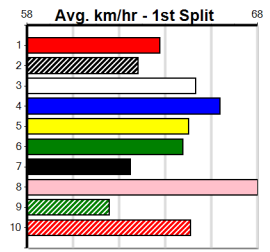

G'DAY CHEF CATERERS

Distance: 400m, Race Type: Mixed 6/7, Total Prizemoney: $2,925
1st: $1,950, 2nd: $600, 3rd: $300, 4th: $75

ACQUISITION (8) has the speed to cross and find the arm soon after box rise and he will take a power of beating after some top efforts in recent times. FAST FREDDY (7) should appreciate the smaller line-up and looks the main danger

Watchdog Tips: **8** **7** **2** **1** **Bet:** Trifecta 8/3,5,7/1,2,3,5,7 ($10 - 83.33%)

1

WEEONA BELLA [7] **Drawn to race in a forward position, must respect.** **$12.00**

BD Bitch Aug-21 Sire: FERNANDO BALE Dam: NASH ROAD BETTY Trainer: Nicole Lund (Longwarry)

Owner(s): B Dunn
Winning Distances: < 300m (0) 300 - 399m (0) 400 - 499m (1) 500 - 599m (0) 600 - 699m (0) > 700m (0)
Winning Weights: 29.7(1)

4th (2)	28.6	350	HVL	R1	07-Jul-24	20.00	19.16	7.00L SLICK NICK (19.52)	M/6	6.88	$26.80	M
7th (5)	28.1	350	HVL	R2	14-Jul-24	20.21	19.35	8.50L MAJOR FRANKY (19.61)	M/6	6.81	$8.90	M
6th (5)	29.2	400	WGL	R4	14-Nov-24	23.78	22.72	10.00 BENNACHIE LANE (23.11)	S/77	8.85	$2.60	M
3rd (6)	29.6	460	WGL	R2	21-Nov-24	26.69	25.98	3.00L MORAINIE MAX (26.49)	M/322	6.84	$8.60	T3-M
2nd (7)	29.2	460	WGL	R1	28-Nov-24	26.50	26.13	1.25L GENERAL SHADOW (26.42)	Q/111	6.63	$9.70	T3-M
1st (4)	29.7	400	WGL	R3	05-Dec-24	22.83	22.65	3.5L PAW FORRESTER (23.07)	M/22	8.50	$2.20	M
5th (4)	29.6	400	WGL	R3	10-Dec-24	23.04	22.39	7.50L MINH CINDY (22.55)	S/66	8.55	$19.40	7
2nd (6)	29.1	425	BEN	R3	14-Dec-24	24.42	24.07	2.25L CATCH A COD (24.27)	M/212	6.68	$4.70	7

Last 3 wins NOT included above

Bx	1st	2nd	3rd	4th	5th	6th	7th	8th
1								
2								
3				1				
4	1				1			
5						1	1	
6		1	1					
7		1						
8								

Prize Best	$1875.00
Starts	22.83(4)-5/12/24
Trk/Dts	9-1-2-1
APM	4-1-0-0
	1455

2

DO SOMETHING [7] **Handy placings in 7 of 10 to date, place hopes.** **$7.50**

BK Dog Oct-22 Sire: FERNANDO BALE Dam: ACCUSED Trainer: Shona Crawford (Pearcedale)

Owner(s): R Thompson
Winning Distances: < 300m (0) 300 - 399m (0) 400 - 499m (1) 500 - 599m (0) 600 - 699m (0) > 700m (0)
Winning Weights: 30.6(1)

3rd (5)	29.8	515	SAP	R1	02-Sep-24	30.35	29.85	4.25L PAW QWAN (30.07)	M/5566	5.38	$4.40	M
2nd (4)	29.6	515<th>SAP</th><th>R1</th><th>09-Sep-24</th><th>29.88</th><th>29.69</th><th>1.75L PAW NILE (29.76)</th><th>M/4433</th><th>5.25</th><th>$1.80</th><th>M</th>										
8th (7)	29.5	515	SAP	R1	16-Sep-24	30.87	29.52	11.00 PAW UCOLTA (30.12)	M/5788	5.24	$3.30	M
1st (8)	30.6<th>400</th><th>WGL</th><th>R3</th><th>26-Nov-24</th><th>22.75</th><th>22.27</th><th>0.75L SHE SAID IT (22.79)</th><th>S/22</th><th>8.49</th><th>$3.50</th><th>M</th>											
2nd (3)	30.5<th>435</th><th>SLE</th><th>R2</th><th>01-Dec-24</th><th>24.98</th><th>24.25</th><th>7.00L RECKLESS (24.50)</th><th>S/743</th><th>5.60</th><th>$10.70</th><th>X67</th>											
3rd (8)	30.8<th>515</th><th>SAN</th><th>R1</th><th>05-Dec-24</th><th>30.03</th><th>28.98</th><th>9.50L EXTREME WHEELS (29.38)</th><th>S/5533</th><th>5.29</th><th>$14.80</th><th>X67</th>											
7th (2)	30.8<th>515</th><th>SAN</th><th>R1</th><th>12-Dec-24</th><th>30.92</th><th>29.22</th><th>17.00 DOONGALLA SHANE (29.75)</th><th>Q/3557</th><th>5.22</th><th>$5.80</th><th>7</th>											
3rd (4)	31.1<th>460</th><th>WGL</th><th>R4</th><th>17-Dec-24</th><th>26.61</th><th>25.52</th><th>5.50L LOTS OF BUGS (26.24)</th><th>M/754</th><th>6.73</th><th>$5.40</th><th>X67H</th>											

Last 3 wins NOT included above

Bx	1st	2nd	3rd	4th	5th	6th	7th	8th
1								
2								1
3		2						
4	1	1	1		1			
5			1					
6								
7								1
8	1		1					

Prize Best	$4900.00
Starts	22.75(8)-26/11/24
Trk/Dts	10-1-3-3
APM	3-1-1-0
	3358