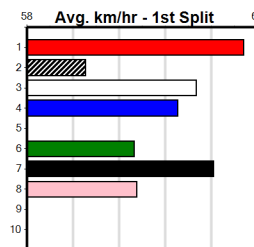

WARRAGUL TO SANDOWN PARK HT1 (1-4)

Distance: 460m, Race Type: Restricted Win Heat, Total Prizemoney: $2,925
1st: $1,950, 2nd: $600, 3rd: $300, 4th: $75

MERL'S LAD (7) has shown good speed in his recent string of placings and he looks set for a much deserved victory here. ROYAL SLEEPER (6) recorded some strong wins up north in 2 of his last 3 starts and he can challenge in this.

Watchdog Tips: **7** **6** **3** **8** **Bet:** Box Trifecta 3,6,7,8 ($10 for 41.67%)

1

TSU'TEY (QLD)[5] **Drawn to get all the favours here, keep safe.** **$10.00**

BK Dog Apr-22 Sire: SH AVATAR Dam: SHE'S SOME GAL Trainer: Tony Tufo (Labertouche)

Owner(s): R Kelly

Winning Distances: < 300m (0) 300 - 399m (0) 400 - 499m (1) 500 - 599m (3) 600 - 699m (0) > 700m (0)

Winning Weights: 31.6(1) 31.9(2) 32.0(1)

Plc	Box	Dist	Track	Date	Time	BON	Margin	1st/2nd (Time)	PIR	Checked	Comment	WR	Split 1	S/P	Grade
8th	(3)	31.9	520	BGC	R7	25-Jul-24	30.71	29.92	11.00	DANGER ZONE (29.99)	78	78	5.66	$6.00	5F
2nd	(6)	32.3	520	IPS	R7	07-Sep-24	30.72	30.61	1.5L	CASH ON DEMAND (30.61)	22	22	5.36	$2.30	5H
7th	(8)	32.0	520	IPS	R8	14-Sep-24	31.19	30.35	6.50L	CASH ON DEMAND (30.73)	68	68	5.40	$5.00	5F
3rd	(2)	31.7	520	IPS	R5	28-Sep-24	30.90	30.51	1.00L	VIC VEGAS (30.83)	43	43	5.51	$1.90	X45
3rd	(2)	31.7	520	BGC	R7	03-Oct-24	30.50	29.93	0.75L	WAIKARIE MOLLY (30.46)	53	53	5.71	$6.00	5H
6th	(1)	31.9	520	BGC	R10	10-Oct-24	30.61	29.91	5.50L	IZZY NO TALK (30.23)	44	44	5.68	$4.00	5
2nd	(7)	31.6	520	IPS	R6	19-Oct-24	30.77	30.01	8.50L	MORE THAN MONEY (30.19)	33	33	5.37	$19.00	O
6th	(1)	31.7	520	IPS	R8	26-Oct-24	31.24	30.46	11.00	FAST EDDIE (30.51)	55	55	5.32	$12.00	O

Last 3 wins NOT included above

1st	(7)	32.0	520	BGC	R1	14-Mar-24	30.02	29.58	1.75L	ROYAL BILLY (30.15)	22	22	5.62	$8.50	NNP
1st	(6)	31.9	510	RGC	R4	11-May-24	29.97	29.91	2.25L	EARLY SUPPER (30.14)	22	22	4.85	$1.65	RW
1st	(4)	31.6	520	IPS	R8	29-Jun-24	30.43	30.43	0.75L	CASH ON DEMAND (30.49)	22	22	5.31	$8.00	5F

Box History

Box	1st	2nd	3rd	4th	5th	6th	7th	8th
1					1	2		
2	1	1	3		2			
3				1				1
4	1	1	1	1		1		
5								1
6	1	3				1		
7	1	1	1	1		1		
8								1

Prize Best Starts Trk/Dts APM $41525.00 FSH 29-4-6-5 0-0-0-0 9816