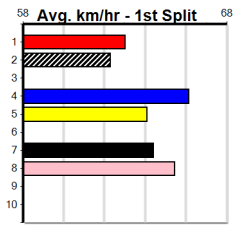

RSN GREY AREAS - WEDNESDAY & FRID

11

10:29PM

(VIC time)

Distance: 525m, Race Type: Grade 5 T3, Total Prizemoney: \$3,340
1st: \$2,230, 2nd: \$690, 3rd: \$345, 4th: \$75

Watchdog Tips: **0 0 0 0** Bet: **0**