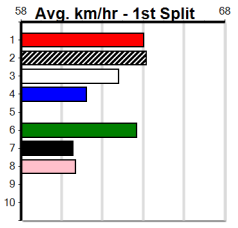

5

8:18PM

(VIC time)

Watchdog Tips: 0 0 0 0 Bet: .