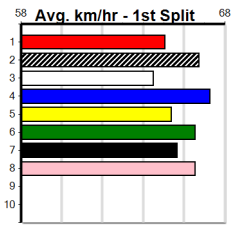

WESTERN DISTRICTS DERBY HT2

Distance: 450m, Race Type: S/E Heat, Total Prizemoney: \$3,360
1st: \$2,250, 2nd: \$690, 3rd: \$345, 4th: \$75

7

8:31PM
(VIC time)

SHORT STRAW TREV (6) is armed with breathtaking pace once balanced and he can break up the field through the bend. ZEUS THUNDERBOLT (4) was desperately unlucky in the G2 Warragul Cup final and a clean getaway can see him make amends tonight