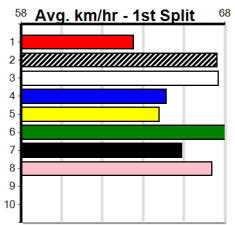

Trainer:

Owner(s):

TOWN & COUNTRY LINE MARKING

Distance: 390m, Race Type: Mixed 4/5, Total Prizemoney: \$3,360
1st: \$2,250, 2nd: \$690, 3rd: \$345, 4th: \$75

TANNER BALE (8) was brilliant when placed at Warrnambool and he will get a nice cart across early on. ZORBA'S BALE (7) was enormous at Geelong two runs back and he just needs some luck early on. SWEET VALENTINE (6) can come out running.