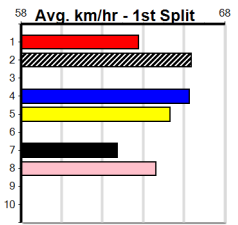

Ballarat

12
10:17PM
(VIC time)

SWEET NETTY'S CATERING

Distance: 450m, Race Type: Grade 5, Total Prizemoney: $2,925
1st: $1,950, 2nd: $600, 3rd: $300, 4th: $75

LORRAINE JACKY (2) was impressive at Warrnambool two runs back and she has class on her side. MEPUNGA OLLIE (5) had little luck when resuming and he can make amends this time around. REIKO DAIQUIRI (1) continues to impress

Watchdog Tips: 2 5 1 8 **Bet:** Win 2

Form	Box	Weight	Dist	Track	Date	Time	BON	Margin	1st/2nd (Time)	PIR	Checked	Comment	W/R	Split 1	S/P	Grade	Winning Boxes								
1 REIKO DAIQUIRI [5] <i>Continues to impress, draw suits, can threaten</i>																	<table border="1"> <tr><th>1</th><th>2</th><th>3</th><th>4</th><th>5</th><th>6</th><th>7</th><th>8</th></tr> <tr><td></td><td></td><td></td><td>1</td><td>1</td><td>1</td><td></td><td></td></tr> <tr><td>Prize</td><td colspan="7"></td><td>$6,405.00</td><td></td></tr> <tr><td>Best</td><td colspan="7"></td><td>25.34</td><td></td></tr> <tr><td>Starts</td><td colspan="7"></td><td>6-3-2-1</td><td></td></tr> <tr><td>Trk/Dst</td><td colspan="7"></td><td>4-2-1-1</td><td></td></tr> <tr><td>APM</td><td colspan="7"></td><td>$6009</td><td></td></tr> </table>								
BK	B				Apr-23													<table border="1"> <tr><th>1</th><th>2</th><th>3</th><th>4</th><th>5</th><th>6</th><th>7</th><th>8</th></tr> <tr><td></td><td></td><td></td><td></td><td></td><td></td><td></td><td></td></tr> <tr><td>Prize</td><td colspan="7"></td><td>$50,500.00</td><td></td></tr> <tr><td>Best</td><td colspan="7"></td><td>25.56</td><td></td></tr> <tr><td>Starts</td><td colspan="7"></td><td>27-6-8-3</td><td></td></tr> <tr><td>Trk/Dst</td><td colspan="7"></td><td>1-0-1-0</td><td></td></tr> <tr><td>APM</td><td colspan="7"></td><td>$16484</td><td></td></tr> </table>							
2 LORRAINE JACKY (NSW)[5] <i>Class edge, top effort two runs back, go close</i>																	<table border="1"> <tr><th>1</th><th>2</th><th>3</th><th>4</th><th>5</th><th>6</th><th>7</th><th>8</th></tr> <tr><td></td><td></td><td></td><td>1</td><td>2</td><td>2</td><td>1</td><td></td></tr> <tr><td>Prize</td><td colspan="7"></td><td>$6,855.00</td><td></td></tr> <tr><td>Best</td><td colspan="7"></td><td>25.61</td><td></td></tr> <tr><td>Starts</td><td colspan="7"></td><td>7-3-1-2</td><td></td></tr> <tr><td>Trk/Dst</td><td colspan="7"></td><td>3-1-0-1</td><td></td></tr> <tr><td>APM</td><td colspan="7"></td><td>$5253</td><td></td></tr> </table>								
3 *** VACANT BOX ***																	<table border="1"> <tr><th>1</th><th>2</th><th>3</th><th>4</th><th>5</th><th>6</th><th>7</th><th>8</th></tr> <tr><td></td><td></td><td></td><td></td><td></td><td></td><td></td><td></td></tr> <tr><td>Prize</td><td colspan="7"></td><td>$49,145.00</td><td></td></tr> <tr><td>Best</td><td colspan="7"></td><td>25.10</td><td></td></tr> <tr><td>Starts</td><td colspan="7"></td><td>37-12-8-2</td><td></td></tr> <tr><td>Trk/Dst</td><td colspan="7"></td><td>1-1-0-0</td><td></td></tr> <tr><td>APM</td><td colspan="7"></td><td>$9623</td><td></td></tr> </table>								
4 ASTON BOURKE [5] <i>Good turn of foot, cops pressure mid race, risky</i>																	<table border="1"> <tr><th>1</th><th>2</th><th>3</th><th>4</th><th>5</th><th>6</th><th>7</th><th>8</th></tr> <tr><td></td><td></td><td></td><td></td><td></td><td></td><td></td><td>1</td></tr> <tr><td>Prize</td><td colspan="7"></td><td>$6,855.00</td><td></td></tr> <tr><td>Best</td><td colspan="7"></td><td>25.61</td><td></td></tr> <tr><td>Starts</td><td colspan="7"></td><td>7-3-1-2</td><td></td></tr> <tr><td>Trk/Dst</td><td colspan="7"></td><td>3-1-0-1</td><td></td></tr> <tr><td>APM</td><td colspan="7"></td><td>$5253</td><td></td></tr> </table>								
5 MEPUNGA OLLIE [5] <i>No luck when resuming, can atone, danger</i>																	<table border="1"> <tr><th>1</th><th>2</th><th>3</th><th>4</th><th>5</th><th>6</th><th>7</th><th>8</th></tr> <tr><td>5</td><td>1</td><td>1</td><td>2</td><td></td><td></td><td>1</td><td></td></tr> <tr><td>Prize</td><td colspan="7"></td><td>$49,145.00</td><td></td></tr> <tr><td>Best</td><td colspan="7"></td><td>25.10</td><td></td></tr> <tr><td>Starts</td><td colspan="7"></td><td>37-12-8-2</td><td></td></tr> <tr><td>Trk/Dst</td><td colspan="7"></td><td>1-1-0-0</td><td></td></tr> <tr><td>APM</td><td colspan="7"></td><td>$9623</td><td></td></tr> </table>								
6 *** VACANT BOX ***																	<table border="1"> <tr><th>1</th><th>2</th><th>3</th><th>4</th><th>5</th><th>6</th><th>7</th><th>8</th></tr> <tr><td></td><td></td><td></td><td></td><td></td><td></td><td></td><td></td></tr> <tr><td>Prize</td><td colspan="7"></td><td>$6,897.14</td><td></td></tr> <tr><td>Best</td><td colspan="7"></td><td>25.48</td><td></td></tr> <tr><td>Starts</td><td colspan="7"></td><td>24-4-5-3</td><td></td></tr> <tr><td>Trk/Dst</td><td colspan="7"></td><td>8-2-0-1</td><td></td></tr> <tr><td>APM</td><td colspan="7"></td><td>$3607</td><td></td></tr> </table>								
7 NORBIT [5] <i>Lack of early speed is always a concern, tested</i>																	<table border="1"> <tr><th>1</th><th>2</th><th>3</th><th>4</th><th>5</th><th>6</th><th>7</th><th>8</th></tr> <tr><td></td><td></td><td>2</td><td></td><td></td><td></td><td>1</td><td>1</td></tr> <tr><td>Prize</td><td colspan="7"></td><td>$6,897.14</td><td></td></tr> <tr><td>Best</td><td colspan="7"></td><td>25.48</td><td></td></tr> <tr><td>Starts</td><td colspan="7"></td><td>24-4-5-3</td><td></td></tr> <tr><td>Trk/Dst</td><td colspan="7"></td><td>8-2-0-1</td><td></td></tr> <tr><td>APM</td><td colspan="7"></td><td>$3607</td><td></td></tr> </table>