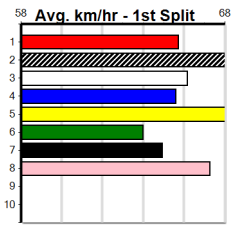

WESTERN DISTRICTS DERBY HT3

Distance: 450m, Race Type: S/E Heat, Total Prizemoney: $3,360
1st: $2,250, 2nd: $690, 3rd: $345, 4th: $75

Watchdog Tips: 2 1 5 4 **Bet:** Win 2

CANYA ALL UP (2) scorched around this circuit two runs back and he should have enough pace to hold the early lead. SHIME TIME (1) is still learning but he is a nice prospect and the red alley helps. EPITOMIZE (5) is already a G1 winner.