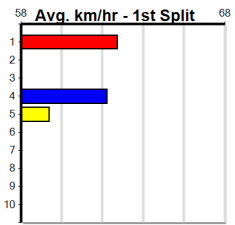

SPORTSBET WE LET THE DOGS OUT

Distance: 450m, Race Type: Maiden, Total Prizemoney: $2,535
1st: $1,680, 2nd: $520, 3rd: $260, 4th: $75

2
6:49PM
(VIC time)

TOMMY SPARKLE (4) has been handily placed here in his two runs to date and he should pounce on the early lead. ASTON GUITAR (1) had little luck on debut and he is expected to fire after a freshen up. SMOOTH BLAST (5) won't be too far away

Watchdog Tips: **4** **1** **5** **2** **Bet:** **Win 4**

Form	Box	Weight	Dist	Track	Date	Time	BON	Margin	1st/2nd (Time)	PIR	Checked	Comment	W/R	Split 1	S/P	Grade
1	ASTON GUITAR [M]															
BK	D				Apr-23											
HOOKED ON SCOTCH ASTON SUZETTE Trainer: Paul Abela (Parwan) $3.60 7th (2) 33.5 515 SAP R3 18-Nov-24 30.68 29.43 15.00LXTREME WHEELS (29.67) M/7766 . . . . 5.32 $6.80 MH Owner(s): R Borda																
Resuming, no luck on debut, can make amends Winning Boxes <table border="1"> <tr><td>1</td><td>2</td><td>3</td><td>4</td><td>5</td><td>6</td><td>7</td><td>8</td></tr> <tr><td>Prize</td><td></td><td></td><td></td><td></td><td></td><td></td><td></td></tr> <tr><td>Best</td><td></td><td></td><td></td><td></td><td></td><td></td><td></td></tr> <tr><td>Starts</td><td></td><td></td><td></td><td></td><td></td><td></td><td></td></tr> <tr><td>Trk/Dst</td><td></td><td></td><td></td><td></td><td></td><td></td><td></td></tr> <tr><td>APM</td><td></td><td></td><td></td><td></td><td></td><td></td><td></td></tr> </table>																
2	EXTRAVAGANTLY [M]															
BK	D				May-23											
ZAMBORA BROCKIE AUSPICIOUS QUEEN Trainer: Ian Garland (Longlea) $4.80 Owner(s): I Garland																
Well bred, in capable hands, watch betting moves Winning Boxes <table border="1"> <tr><td>1</td><td>2</td><td>3</td><td>4</td><td>5</td><td>6</td><td>7</td><td>8</td></tr> <tr><td>Prize</td><td></td><td></td><td></td><td></td><td></td><td></td><td></td></tr> <tr><td>Best</td><td></td><td></td><td></td><td></td><td></td><td></td><td></td></tr> <tr><td>Starts</td><td></td><td></td><td></td><td></td><td></td><td></td><td></td></tr> <tr><td>Trk/Dst</td><td></td><td></td><td></td><td></td><td></td><td></td><td></td></tr> <tr><td>APM</td><td></td><td></td><td></td><td></td><td></td><td></td><td></td></tr> </table>																
3	*** VACANT BOX ***															
Trainer: Owner(s):																
4	TOMMY SPARKLE [M]															
BK	D				Jan-23											
TOMMY SHELBY MEPUNGA SPARKLE Trainer: Thomas Dailly (Anakie) $2.80 3rd (2) 30.4 450 BAL R1 01-Jan-25 25.71 25.18 2.75LDAD'S TARPJA (25.52) M/322 . . . . 6.67 $4.80 M 2nd (2) 30.6 450 BAL R3 08-Jan-25 25.43 24.66 2.50DELICIOUS (25.26) M/222 . . . . 6.70 $5.30 M 6th (5) 31.0 460 GEL R1 14-Jan-25 26.44 25.58 7.00LSHIMA TIME (25.97) S/866 . . . . 6.92 $5.70 M Owner(s): Wachtel Gibbs (SYN), L Wachtel, B Gibbs																
Impressive to date, can pounce on the arm, yes Winning Boxes <table border="1"> <tr><td>1</td><td>2</td><td>3</td><td>4</td><td>5</td><td>6</td><td>7</td><td>8</td></tr> <tr><td>Prize</td><td></td><td></td><td></td><td></td><td></td><td></td><td></td></tr> <tr><td>Best</td><td></td><td></td><td></td><td></td><td></td><td></td><td></td></tr> <tr><td>Starts</td><td></td><td></td><td></td><td></td><td></td><td></td><td></td></tr> <tr><td>Trk/Dst</td><td></td><td></td><td></td><td></td><td></td><td></td><td></td></tr> <tr><td>APM</td><td></td><td></td><td></td><td></td><td></td><td></td><td></td></tr> </table>																
5	SMOOTH BLAST [M]															
BK	D				Apr-23											
GOOD NEWS SMOOTH BOURBSKI Trainer: Thomas Dailly (Anakie) $10.00 3rd (5) 32.4 460 GEL R2 27-Dec-24 26.44 25.77 3.5LLALA EFFIE (26.20) M/444 . . . . 6.98 $4.40 M 4th (5) 32.2 450 BAL R1 01-Jan-25 25.81 25.18 4.25LDAD'S TARPJA (25.52) S/665 . . . . 6.94 $3.30 M 2nd (1) 32.8 460 GEL R2 14-Jan-25 26.18 25.58 9.00LSHIMA SAND (25.58) S/865 . . . . 6.84 $2.20 M Owner(s): DAILLY GREYHOUND FARMS (SYN), G Dailly, T Dailly																
Eye catching run last time out, can threaten Winning Boxes <table border="1"> <tr><td>1</td><td>2</td><td>3</td><td>4</td><td>5</td><td>6</td><td>7</td><td>8</td></tr> <tr><td>Prize</td><td></td><td></td><td></td><td></td><td></td><td></td><td></td></tr> <tr><td>Best</td><td></td><td></td><td></td><td></td><td></td><td></td><td></td></tr> <tr><td>Starts</td><td></td><td></td><td></td><td></td><td></td><td></td><td></td></tr> <tr><td>Trk/Dst</td><td></td><td></td><td></td><td></td><td></td><td></td><td></td></tr> <tr><td>APM</td><td></td><td></td><td></td><td></td><td></td><td></td><td></td></tr> </table>																
6	*** VACANT BOX ***															
Trainer: Owner(s):																
7	ASTON GOLEA [M]															
BK	D				Feb-23											
ASTON FASTNET ASTON CORINNA Trainer: Paul Abela (Parwan) $8.00 Owner(s): R Borda