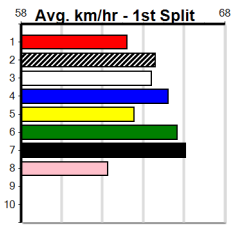

A1 SIGNAGE

Distance: 450m, Race Type: Mixed 6/7, Total Prizemoney: $2,925
1st: $1,950, 2nd: $600, 3rd: $300, 4th: $75

3

7:04PM
(VIC time)

FISTS WILL FLY (7) was a brilliant 25.30 Shepparton winner when resuming from a spell and he looks suited in this. DAD'S TARPJA (6) is a promising speedster and she should cross and lead for a long way. REIKO WALTER (1) may be the value runner

Watchdog Tips:

7

6

1

2

Bet:

Win 7