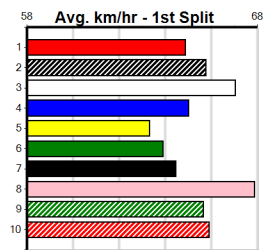

GRV VICBRED MAIDEN SERIES FINAL

Distance: 450m, Race Type: Maiden Final, Total Prizemoney: $14,725
1st: $10,000, 2nd: $3,100, 3rd: $1,550, 4th: $75

WYONG DALLAS (8) carved out a sizzling 6.44 early in his top heat win and a repeat can see him cross and lead throughout. URANA COBALT (1) went to another level here last week and she just needs to step evenly. TRIBECCA (2) is a nice prospect

Watchdog Tips:	8	1	2	3	Bet:	Win 8

Form Box	Wgt	Dist	Track	Date	Time	BON	Margin	1st/2nd (Time)	PIR	Checked	Comment	W/R	Split 1	S/P	Grade	
1	URANA COBALT [7] Brilliant heat winner, good muster, danger $2.90															
	BE		Bitch		Feb-23		Sire: GOOD NEWS		Dam: GYPSY URANA		Trainer: Thomas Dailly (Anakie)					
	Owner(s): G Dailly															
	Winning Distances: < 300m (0) 300 - 399m (0) 400 - 499m (1) 500 - 599m (0) 600 - 699m (0) > 700m (0)															
	Winning Weights: 30.6(1)															
	6th (4)	30.1	525	MEP	R2	04-Dec-24	31.15	29.74	18.00	APPENZELL (29.92)	M/4777	.	.	5.25	$21.40	MH
	2nd (6)	30.4	450	BAL	R1	11-Dec-24	25.43	24.92	3.5L	SHIMA STAN (25.19)	Q/112	.	.	6.58	$7.10	M
	6th (2)	30.7	450	BAL	R2	18-Dec-24	26.04	25.10	11.00	SHIMA SEAL (25.28)	M/886	.	.	6.96	$2.20	M
	2nd (5)	31.0	525	MEP	R4	01-Jan-25	30.17	29.85	1.5L	BLACK BUSINESS (30.08)	M/2222	.	.	5.12	$8.10	MH
	4th (1)	31.3	525	MEA	R1	11-Jan-25	30.39	29.78	7.50L	RAINING FIRE (29.87)	M/3444	.	.	5.17	$4.20	MF
1st (4)	30.6	450	BAL	R3	15-Jan-25	25.07	24.96	4.50L	GOUT GOUT (25.38)	Q/111	.	SW	6.54	$2.50	MH	
Last 3 wins NOT included above																
<table border="1"> <thead> <tr> <th>Bx</th> <th>1st</th> <th>2nd</th> <th>3rd</th> <th>4th</th> <th>5th</th> <th>6th</th> <th>7th</th> <th>8th</th> </tr> </thead> <tbody> <tr><td>1</td><td></td><td></td><td></td><td></td><td>1</td><td></td><td></td><td></td></tr> <tr><td>2</td><td></td><td></td><td></td><td></td><td></td><td></td><td>1</td><td></td></tr> <tr><td>3</td><td></td><td></td><td></td><td></td><td></td><td></td><td></td><td></td></tr> <tr><td>4</td><td>1</td><td></td><td></td><td></td><td></td><td></td><td></td><td>1</td></tr> <tr><td>5</td><td></td><td>1</td><td></td><td></td><td></td><td></td><td></td><td></td></tr> <tr><td>6</td><td></td><td>1</td><td></td><td></td><td></td><td></td><td></td><td></td></tr> <tr><td>7</td><td></td><td></td><td></td><td></td><td></td><td></td><td></td><td></td></tr> <tr><td>8</td><td></td><td></td><td></td><td></td><td></td><td></td><td></td><td></td></tr> <tr> <td>Prize Best</td> <td colspan="8">$2940.00</td> </tr> <tr> <td>Starts</td> <td colspan="8">25.07(4)-15/1/25</td> </tr> <tr> <td>Trk/Dts</td> <td colspan="8">6-1-2-0</td> </tr> <tr> <td>APM</td> <td colspan="8">3-1-1-0</td> </tr> <tr> <td></td> <td colspan="8">2836</td> </tr> </tbody> </table>																

2	TRIBECCA [M] Far from disgraced on debut, threat with luck $7.50															
	BK		Dog		Jan-23		Sire: ASTON RUPEE		Dam: ELEVATED		Trainer: Brooke Ennis (Avalon)					
	Owner(s): A Manolitsis															
	Winning Distances: < 300m (0) 300 - 399m (0) 400 - 499m (0) 500 - 599m (0) 600 - 699m (0) > 700m (0)															
	Winning Weights:															
	2nd (6)	35.2	450	BAL	R4	15-Jan-25	25.50	24.96	3.5L	WYONG DALLAS (25.27)	M/222	.	.	6.58	$2.10	MH
	Last 3 wins NOT included above															
	<table border="1"> <thead> <tr> <th>Bx</th> <th>1st</th> <th>2nd</th> <th>3rd</th> <th>4th</th> <th>5th</th> <th>6th</th> <th>7th</th> <th>8th</th> </tr> </thead> <tbody> <tr><td>1</td><td></td><td></td><td></td><td></td><td></td><td></td><td></td><td></td></tr> <tr><td>2</td><td></td><td></td><td></td><td></td><td></td><td></td><td></td><td></td></tr> <tr><td>3</td><td></td><td></td><td></td><td></td><td></td><td></td><td></td><td></td></tr> <tr><td>4</td><td></td><td></td><td></td><td></td><td></td><td></td><td></td><td></td></tr> <tr><td>5</td><td></td><td></td><td></td><td></td><td></td><td></td><td></td><td></td></tr> <tr><td>6</td><td></td><td>1</td><td></td><td></td><td></td><td></td><td></td><td></td></tr> <tr><td>7</td><td></td><td></td><td></td><td></td><td></td><td></td><td></td><td></td></tr> <tr><td>8</td><td></td><td></td><td></td><td></td><td></td><td></td><td></td><td></td></tr> <tr> <td>Prize Best</td> <td colspan="8">$520.00</td> </tr> <tr> <td>Starts</td> <td colspan="8">25.50(6)-15/1/25</td> </tr> <tr> <td>Trk/Dts</td> <td colspan="8">1-0-1-0</td> </tr> <tr> <td>APM</td> <td colspan="8">1-0-1-0</td> </tr> <tr> <td></td> <td colspan="8">520</td> </tr> </tbody> </table>															

3	WATCH ME EXPLODE [7] Brilliant debut winner, early speed, keep safe $4.60															
	BK		Dog		Jun-23		Sire: AUSSIE INFRARED		Dam: SHE'S A BLAZIN'		Trainer: Adam Hunter (Tanjil South)					
	Owner(s): A Hunter															
	Winning Distances: < 300m (0) 300 - 399m (0) 400 - 499m (1) 500 - 599m (0) 600 - 699m (0) > 700m (0)															
	Winning Weights: 36.0(1)															
	1st (6)	36.0	450	BAL	R2	15-Jan-25	25.21	24.96	3.00L	ETHANOL SECRET (25.42)	Q/111	.	SW	6.51	$9.10	MH
	Last 3 wins NOT included above															
	<table border="1"> <thead> <tr> <th>Bx</th> <th>1st</th> <th>2nd</th> <th>3rd</th> <th>4th</th> <th>5th</th> <th>6th</th> <th>7th</th> <th>8th</th> </tr> </thead> <tbody> <tr><td>1</td><td></td><td></td><td></td><td></td><td></td><td></td><td></td><td></td></tr> <tr><td>2</td><td></td><td></td><td></td><td></td><td></td><td></td><td></td><td></td></tr> <tr><td>3</td><td></td><td></td><td></td><td></td><td></td><td></td><td></td><td></td></tr> <tr><td>4</td><td></td><td></td><td></td><td></td><td></td><td></td><td></td><td></td></tr> <tr><td>5</td><td></td><td></td><td></td><td></td><td></td><td></td><td></td><td></td></tr> <tr><td>6</td><td>1</td><td></td><td></td><td></td><td></td><td></td><td></td><td></td></tr> <tr><td>7</td><td></td><td></td><td></td><td></td><td></td><td></td><td></td><td></td></tr> <tr><td>8</td><td></td><td></td><td></td><td></td><td></td><td></td><td></td><td></td></tr> <tr> <td>Prize Best</td> <td colspan="8">$1680.00</td> </tr> <tr> <td>Starts</td> <td colspan="8">25.21(6)-15/1/25</td> </tr> <tr> <td>Trk/Dts</td> <td colspan="8">1-1-0-0</td> </tr> <tr> <td>APM</td> <td colspan="8">1-1-0-0</td> </tr> <tr> <td></td> <td colspan="8">1680</td> </tr> </tbody> </table>															

4	ULTIMATE WARRIOR [M] Handy debut effort, draw is a worry, next time $12.00															
	BK		Dog		Jul-23		Sire: AUSSIE INFRARED		Dam: HOOK ALONG BOOK		Trainer: David Kerr (Caldermeade)					
	Owner(s): Belinda Connolly and Shane Connolly (SYN), S Connolly, B Connolly															
	Winning Distances: < 300m (0) 300 - 399m (0) 400 - 499m (0) 500 - 599m (0) 600 - 699m (0) > 700m (0)															
	Winning Weights:															
	3rd (8)	32.3	450	BAL	R2	15-Jan-25	25.50	24.96	4.25L	WATCH ME EXPLODE (25.21)	Q/422	.	.	6.62	$24.40	MH
	Last 3 wins NOT included above															
	<table border="1"> <thead> <tr> <th>Bx</th> <th>1st</th> <th>2nd</th> <th>3rd</th> <th>4th</th> <th>5th</th> <th>6th</th> <th>7th</th> <th>8th</th> </tr> </thead> <tbody> <tr><td>1</td><td></td><td></td><td></td><td></td><td></td><td></td><td></td><td></td></tr> <tr><td>2</td><td></td><td></td><td></td><td></td><td></td><td></td><td></td><td></td></tr> <tr><td>3</td><td></td><td></td><td></td><td></td><td></td><td></td><td></td><td></td></tr> <tr><td>4</td><td></td><td></td><td></td><td></td><td></td><td></td><td></td><td></td></tr> <tr><td>5</td><td></td><td></td><td></td><td></td><td></td><td></td><td></td><td></td></tr> <tr><td>6</td><td></td><td></td><td></td><td></td><td></td><td></td><td></td><td></td></tr> <tr><td>7</td><td></td><td></td><td></td><td></td><td></td><td></td><td></td><td></td></tr> <tr><td>8</td><td></td><td></td><td>1</td><td></td><td></td><td></td><td></td><td></td></tr> <tr> <td>Prize Best</td> <td colspan="8">$260.00</td> </tr> <tr> <td>Starts</td> <td colspan="8">25.50(8)-15/1/25</td> </tr> <tr> <td>Trk/Dts</td> <td colspan="8">1-0-0-1</td> </tr> <tr> <td>APM</td> <td colspan="8">1-0-0-1</td> </tr> <tr> <td></td> <td colspan="8">260</td> </tr> </tbody> </table>