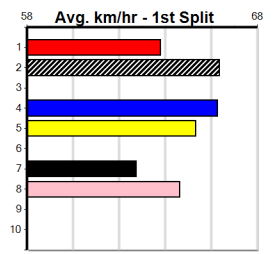

Ballarat
12
10:17PM
(VIC time)

SWEET NETTY'S CATERING

Distance: 450m, Race Type: Grade 5, Total Prizemoney: $2,925
1st: $1,950, 2nd: $600, 3rd: $300, 4th: $75

LORRAINE JACKY (2) was impressive at Warrnambool two runs back and she has class on her side. MEPUNGA OLLIE (5) had little luck when resuming and he can make amends this time around. REIKO DAIQUIRI (1) continues to impress

Watchdog Tips: **2** **5** **1** **8** **Bet:** **Win 2**

Form Box	Wgt	Dist	Track	Date	Time	BON	Margin	1st/2nd (Time)	PIR	Checked	Comment	WR	Split 1	S/P	Grade	
1	REIKO DAIQUIRI [5] Continues to impress, draw suits, can threaten $4.80															
	BK	Bitch		Apr-23		Sire: FABREGAS		Dam: REIKO MARTINI		Trainer: Michelle Mallia (Avalon)						
	Owner(s): J Fry															
	Winning Distances: < 300m (0) 300 - 399m (0) 400 - 499m (3) 500 - 599m (0) 600 - 699m (0) > 700m (0)															
	Winning Weights: 29.5(1) 29.6(1) 29.8(1)															
	1st	(5)	29.5	450	BAL	R5	13-Dec-24	25.56	25.26	3.5L PHOENIX AMELIA (25.81)	Q/111			6.69	$9.30	M
	3rd	(7)	29.5	450	BAL	R9	18-Dec-24	25.56	25.10	6.00L CANYA ALL UP (25.16)	M/443			6.70	$41.70	X67
	2nd	(1)	29.4	460	GEL	R9	27-Dec-24	26.02	25.77	1.25L SNITCH ADAMS (25.95)	Q/222			6.73	$4.40	7
	2nd	(1)	29.4	450	BAL	R5	01-Jan-25	25.47	25.18	0.75L PAW BARTON (25.42)	M/212			6.60	$2.10	X67
	1=	(4)	29.6	450	BAL	R9	08-Jan-25	25.34	24.66	0.75L DAD'S TAPIA/REIKO	M/333			6.72	$7.20	X67
1st	(6)	29.8	460	GEL	R5	17-Jan-25	25.92	25.75	4.25L FEROCIOUS CANARY (26.21)	Q/111		SW	6.57	$5.10	X67	
Last 3 wins NOT included above																
Prize Best $6405.00																
Starts 25.34(4)-8/1/25																
Trk/Dts 6-3-2-1																
APM 4-2-1-1																
6009																
2	LORRAINE JACKY (NSW)[5] Class edge, top effort two runs back, go close $3.40															
	RBD	Bitch		Sep-22		Sire: FERAL FRANKY		Dam: ARMATREE KAYCEE		Trainer: Matthew Marshall (Darley)						
	Owner(s): G Ebenezer															
	Winning Distances: < 300m (0) 300 - 399m (0) 400 - 499m (2) 500 - 599m (4) 600 - 699m (0) > 700m (0)															
	Winning Weights: 28.6(1) 28.7(2) 29.3(1) 29.4(1) 29.6(1)															
	5th	(6)	28.7	520	WPK	R3	18-Oct-24	29.91	29.33	7.50L TRANSCENDENT (29.38)	884	884		5.61	$13.00	NG
	3rd	(8)	28.2	515	SAP	R8	18-Nov-24	30.14	29.43	5.50L ITHACAN GODDESS (29.78)	M/2333			5.21	$8.80	X45
	7th	(8)	28.3	515	SAP	R7	25-Nov-24	30.00	29.49	7.50L HERE COMES BLUE (29.49)	M/6877			5.23	$19.00	X45
	4th	(8)	28.7	515	SAN	R7	05-Dec-24	29.71	28.98	4.75L BUN STORM (29.39)	M/5443			5.17	$23.20	SH
	4th	(3)	28.6	515	SAP	R7	09-Dec-24	29.88	29.54	4.75L BLUE FALCON (29.55)	M/4554			5.24	$2.40	5
2nd	(5)	29.2	450	BAL	R6	18-Dec-24	25.56	25.10	4.25L REPRESENT (25.27)	M/223			6.57	$9.80	5	
2nd	(3)	29.2	450	WBL	R8	28-Dec-24	25.23	25.17	1.00L PANAMA RHODE (25.17)	M/222			6.64	$20.00	SH	
4th	(8)	29.4	450	WBL	R6	04-Jan-25	25.33	24.96	4.00L SHARAPOVA STAR (25.05)	M/444			6.68	$7.30	SF	
Last 3 wins NOT included above																
1st	(5)	28.6	520	WPK	R9	07-Jun-24	29.65	29.65	1.5L TODDLES JACK (29.75)	111	111		5.47	$4.20	5H	
1st	(4)	28.7	520	WPK	R7	25-Jul-24	29.67	29.56	8.50L ASHBY DOHA (30.26)	221	221		5.48	$1.65	5H	
1st	(6)	28.7	520	WPK	R4	13-Oct-24	29.85	29.25	2.00L DRINK TINS (30.00)	442	442		5.57	$4.20	NG	
Prize Best $50500.00																
Starts 25.56(5)-18/12/24																
Trk/Dts 27-6-8-3																
APM 1-0-1-0																
16484																
3	*** VACANT BOX ***															
	Sire: Dam:															
	Owner(s):															
	Winning Distances: < 300m (0) 300 - 399m (0) 400 - 499m (0) 500 - 599m (0) 600 - 699m (0) > 700m (0)															
	Winning Weights:															
	Trainer:															
	Box History															
	Prize Best															
	Starts															
	Trk/Dts															
APM																
4	ASTON BOURKE [5] Good turn of foot, cops pressure mid race, risky $8.00															
	BK	Dog		Jan-23		Sire: ASTON KIMETTO		Dam: ASTON LAVINIA		Trainer: Benjamin Magri (Avalon)						
	Owner(s): R Borda															
	Winning Distances: < 300m (0) 300 - 399m (1) 400 - 499m (2) 500 - 599m (0) 600 - 699m (0) > 700m (0)															
	Winning Weights: 29.7(1) 30.1(2)