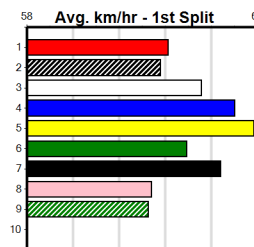

EUREKA CONCRETE

Distance: 390m, Race Type: Grade 5, Total Prizemoney: $2,925
1st: $1,950, 2nd: $600, 3rd: $300, 4th: $75

THAT'S MY COUSIN (4) is a promising speedster and he should find the top soon after box rise.
ESPECIAL DIGGER (5) is a consistent type and she can follow the blue across early on. SPICY ASSASSIN (2) won't be too far away

Watchdog Tips: 4 5 2 6 Bet: Win 4

PALTROW BALE (NSW)[5] Needs to lead, can push up the track, next time $6.50
WBK Bitch Oct-21 Sire: NEED MY MONEYNOW Dam: DYNA GERTIE Trainer: Luke Harris (Devon Meadows)
Winning Distances: < 300m (0) 300 - 399m (6) 400 - 499m (3) 500 - 599m (0) 600 - 699m (0) > 700m (0)
Winning Weights: 25.8(1) 25.9(1) 26.0(1) 26.1(1) 26.3(1) 26.4(1) 26.7(1) 27.3(1) 27.4(1)
3rd (8) 27.0 400 GEL R8 03-Dec-24 23.23 22.66 5.00L THAT'S A BOODIE (22.89) M/34 . . . . 8.63 $5.10 T3-5
7th (4) 27.4 390 BAL R8 09-Dec-24 22.73 22.11 7.00L MATTY BOY (22.27) M/86 . . . . 8.61 $14.10 T3-5
6th (2) 27.5 400 GEL R4 20-Dec-24 23.54 22.43 13.00 BLACKPOOL VIPER (22.63) M/44 . . . . 8.60 $11.10 5
3rd (8) 27.8 390 BAL R3 24-Dec-24 22.77 22.09 6.00L BIG CONE TONE (22.35) M/33 . . . . 8.49 $3.40 T3-5
4th (3) 28.0 390 BAL R3 30-Dec-24 22.69 22.30 6.00L LEKTRA FRED (22.30) Q/44 . . SW . 8.55 $17.20 T3-5
5th (6) 28.3 390 BAL R11 06-Jan-25 22.77 22.43 4.75L JUST WANT PIZZA (22.43) M/34 . . . . 8.58 $11.50 T3-5
2nd (3) 27.7 390 BAL R5 13-Jan-25 22.47 22.08 1.25L BRILEY RIOT (22.38) M/21 . . . . 8.45 $9.40 T3-5
1st (4) 27.4 435 SLE R12 19-Jan-25 24.70 24.33 3.75L DR. DOT (24.96) M/111 . . . . 5.21 $16.20 5
Last 3 wins NOT included above
1st (5) 26.1 390 SHP R11 17-Feb-24 22.24 21.84 0.10L KATONI (22.24) M/21 . . . . 8.35 $6.90 5
1st (5) 26.3 400 WGL R11 09-Aug-24 22.73 22.22 0.05L DAINTREE DAMAGE (22.73) M/11 . . . . 8.34 $7.30 5
1st (4) 27.3 390 BAL R4 18-Nov-24 22.76 22.32 1.75L LITTLE POPPET (22.88) M/11 . . . . 8.62 $4.40 T3-5

SPICY ASSASSIN [5] Impressive effort two runs back, can threaten $4.80
BD Dog Dec-22 Sire: FLYING RICCIARDO Dam: ZIPPING ANNABEL Trainer: Belinda Connolly (Caldermeade)
Winning Distances: < 300m (0) 300 - 399m (0) 400 - 499m (4) 500 - 599m (0) 600 - 699m (0) > 700m (0)
Winning Weights: 29.0(1) 29.5(1) 29.6(1) 30.3(1)
8th (7) 29.8 400 WGL R6 01-Nov-24 23.37 22.49 13.00 BURN ALONG (22.49) M/78 . . . . 8.54 $30.30 X45
3rd (2) 30.3 390 BAL R8 09-Dec-24 22.49 22.11 3.25L MATTY BOY (22.27) M/55 . . . . 8.47 $8.50 T3-5
5th (1) 29.5 435 SLE R12 15-Dec-24 24.76 24.27 3.00L DR. HAROLD (24.57) M/533 . . . . 5.40 $5.10 5
2nd (1) 29.2 435 SLE R10 20-Dec-24 24.66 24.11 7.50L SHORT STRAW TREV (24.14) M/233 . . SW . 5.22 $44.70 RWH
6th (3) 29.1 435 SLE R5 26-Dec-24 24.84 23.93 13.00 SHORT STRAW TREV (24.00) M/555 . . . . 5.32 $36.40 RWF
3rd (3) 29.4 400 WGL R3 02-Jan-25 22.78 22.43 0.75L SIMPLY STYLISH (22.74) M/11 . . . . 8.31 $2.60 SH
2nd (2) 29.4 390 BAL R5 08-Jan-25 22.34 21.88 3.75L BLACKPOOL SLADE (22.10) M/22 . . . . 8.48 $4.00 5
6th (5) 29.5 390 BAL R14 15-Jan-25 22.78 21.99 10.00 BALLYMAC WINKS (22.11) M/76 . . . . 8.78 $19.10 5
Last 3 wins NOT included above
1st (6) 29.0 400 WGL R10 08-Aug-24 23.18 22.66 5.50L SHE'S OUR ART (23.54) M/11 . . . . 8.51 $2.90 T3-7
1st (2) 29.5 400 GEL R11 27-Aug-24 22.68 22.57 5.50L SALMON SPRAY (23.06) M/21 . . SW . 8.49 $3.30 6G
1st (6) 30.3 400 WGL R12 01-Oct-24 22.98 22.65 0.25L SPOT ON COLOUR (22.99) M/11 . . . . 8.38 $23.30 5