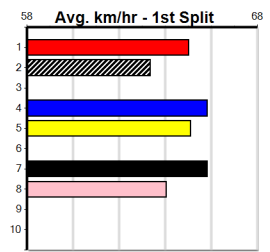

GRV DISTANCE RACING (0-4 WINS)

Distance: 660m, Race Type: Restricted Win, Total Prizemoney: $3,940
1st: $2,640, 2nd: $815, 3rd: $410, 4th: $75

MEPUNGA INFRARED (7) can do a few things wrong in his races but he has a big motor and the small field will help. INFRA ROCK (5) has been consistent to date and he just needs a clear crack mid race. CRUTCHING TOMMY (2) has claims

Watchdog Tips: **7** **5** **2** **4** **Bet:** **Win 7**

1

VODKA AND ICE [5] **Can lead but will get tired, prefer to watch** **$7.50**

WBK Dog Jan-23 Sire: FERNANDO BALE Dam: ZIPPING KELLY Trainer: Graeme Jose (Catani)

Owner(s): D Garrett
Winning Distances: < 300m (0) 300 - 399m (0) 400 - 499m (2) 500 - 599m (0) 600 - 699m (1) > 700m (0)
Winning Weights: 32.4(1) 32.5(1) 32.6(1)

Run	Pos	Wgt	Dist	Track	Date	Time	Margin	1st/2nd (Time)	PIR	Checked	Comment	WR	Split 1	S/P	Grade
1st (2)	32.6	460	WGL	R5	21-Nov-24	25.98	25.98	2.00L LOTS OF BUGS (26.11)	M/543	.	.	.	6.67	$2.10	T3-7
2nd (1)	32.9	515	SAP	R10	02-Dec-24	29.84	29.53	1.00L SLAY QUEEN MOLLY (29.77)	M/6444	.	SW	.	5.18	$3.20	6G
4th (2)	32.6	515	SAP	R9	09-Dec-24	30.13	29.54	4.75L TALK THAT TALK (29.81)	M/4544	.	.	.	5.27	$1.80	X67H
5th (4)	32.7	460	WGL	R3	17-Dec-24	26.27	25.52	5.50L WINTER GOES (25.91)	S/886	.	.	.	6.87	$6.80	X67H
2nd (1)	33.0	595	SAP	R6	23-Dec-24	34.47	34.02	7.00L CASHING OUT (34.02)	M/2222	.	.	.	9.36	$7.10	RWH
2nd (1)	32.4	595	SAN	R7	02-Jan-25	34.51	34.27	3.5L CASHING OUT (34.27)	M/3343	.	.	.	9.34	$6.30	RWF
1st (2)	32.4	680	WGL	R3	10-Jan-25	39.12	39.12	4.25L INFRA ROCK (39.41)	M/1111	.	.	.	18.26	$4.20	RW
6th (5)	32.4	715	SAN	R4	16-Jan-25	42.83	41.98	13.00 GROOVEBIRD (41.98)	M/3466	.	.	.	6.28	$12.60	X45

Last 3 wins NOT included above

Run	Pos	Wgt	Dist	Track	Date	Time	Margin	1st/2nd (Time)	PIR	Checked	Comment	WR	Split 1	S/P	Grade
1st (8)	32.5	400	WGL	R1	08-Oct-24	22.83	22.58	3.5L LITTLE CHATTER (23.07)	M/31	.	.	.	8.52	$2.50	M

Prize Best Starts Trk/Dts APM: $11250.00 FSH 14-3-4-2 0-0-0-0 8745

2

CRUTCHING TOMMY (NSW)[6] **Toughest test but is showing promise, threat** **$4.60**

RBD Dog Feb-23 Sire: FERAL FRANKY Dam: SUNSET BOURBSKI Trainer: Jake Loverso (Little River)

Owner(s): C Hallinan
Winning Distances: < 300m (0) 300 - 399m (0) 400 - 499m (0) 500 - 599m (2) 600 - 699m (0) > 700m (0)
Winning Weights: 34.5(2)

Run	Pos	Wgt	Dist	Track	Date	Time	Margin	1st/2nd (Time)	PIR	Checked	Comment	WR	Split 1	S/P	Grade
6th (6)	34.5	515	SAP	R1	11-Nov-24	30.92	29.47	14.00 DIFFERENT HERE (29.97)	S/7877	.	.	.	5.29	$2.40	M
1st (2)	34.5	595	SAP	R3	09-Dec-24	34.19	34.19	3.00L REALITY PIE (34.39)	M/1111	.	SW	.	9.28	$1.70	RW
2nd (4)	34.9	600	MEP	R3	18-Dec-24	34.82	34.59	3.25L RADAR'S PATROL (34.59)	M/3432	.	.	.	9.23	$1.40	RW
1st (1)	34.5	595	SAP	R3	06-Jan-25	34.60	34.60	7.00L THIS BAD BOY (35.06)	M/1111	.	.	.	9.43	$1.10	RW

Last 3 wins NOT included above

Prize Best Starts Trk/Dts APM: $6095.00 FSH 4-2-1-0 0-0-0-0 5404

3

*** VACANT BOX ***

Sire: Dam: Trainer:

Owner(s):
Winning Distances: < 300m (0) 300 - 399m (0) 400 - 499m (0) 500 - 599m (0) 600 - 699m (0) > 700m (0)
Winning Weights:

Box History