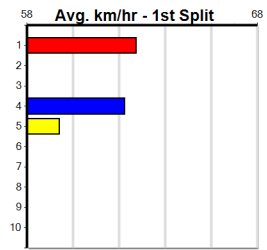

SPORTSBET WE LET THE DOGS OUT

Distance: 450m, Race Type: Maiden, Total Prizemoney: $2,535
1st: $1,680, 2nd: $520, 3rd: $260, 4th: $75

TOMMY SPARKLE (4) has been handily placed here in his two runs to date and he should pounce on the early lead. ASTON GUITAR (1) had little luck on debut and he is expected to fire after a freshen up. SMOOTH BLAST (5) won't be too far away

Watchdog Tips: 4 1 5 2 **Bet:** Win 4

Box History

	Form Box	Wgt Dist Track	Date	Time	BON	Margin	1st/2nd (Time)	PIR	Checked	Comment	W/R	Split 1	S/P	Grade		
1	ASTON GUITAR [M] $3.60															
	Resuming, no luck on debut, can make amends															
	Trainer: Paul Abela (Parwan)															
	BK Dog Apr-23 Sire: HOOKED ON SCOTCH Dam: ASTON SUZETTE Owner(s): R Borda Winning Distances: < 300m (0) 300 - 399m (0) 400 - 499m (0) 500 - 599m (0) 600 - 699m (0) > 700m (0) Winning Weights: 7th (2) 33.5 515 SAP R3 18-Nov-24 30.68 29.43 15.00 EXTREME WHEELS (29.67) M/7766 5.32 $6.80 MH															
	Last 3 wins NOT included above															
	<table border="1" style="width: 100%; border-collapse: collapse;"> <caption>Box History</caption> <thead> <tr> <th>Bx</th> <th>1st</th> <th>2nd</th> <th>3rd</th> <th>4th</th> <th>5th</th> <th>6th</th> <th>7th</th> <th>8th</th> </tr> </thead> <tbody> <tr><td>1</td><td></td><td></td><td></td><td></td><td></td><td></td><td></td><td></td></tr> <tr><td>2</td><td></td><td></td><td></td><td></td><td></td><td></td><td></td><td>1</td></tr> <tr><td>3</td><td></td><td></td><td></td><td></td><td></td><td></td><td></td><td></td></tr> <tr><td>4</td><td></td><td></td><td></td><td></td><td></td><td></td><td></td><td></td></tr> <tr><td>5</td><td></td><td></td><td></td><td></td><td></td><td></td><td></td><td></td></tr> <tr><td>6</td><td></td><td></td><td></td><td></td><td></td><td></td><td></td><td></td></tr> <tr><td>7</td><td></td><td></td><td></td><td></td><td></td><td></td><td></td><td></td></tr> <tr><td>8</td><td></td><td></td><td></td><td></td><td></td><td></td><td></td><td></td></tr> <tr> <td>Prize Best</td> <td></td> <td></td> <td></td> <td></td> <td></td> <td></td> <td></td> <td>$0.00 FSH</td> </tr> <tr> <td>Starts</td> <td></td> <td></td> <td></td> <td></td> <td></td> <td></td> <td></td> <td>1-0-0-0</td> </tr> <tr> <td>Trk/Dts</td> <td></td> <td></td> <td></td> <td></td> <td></td> <td></td> <td></td> <td>0-0-0-0</td> </tr> <tr> <td>APM</td> <td></td> <td></td> <td></td> <td></td> <td></td> <td></td> <td></td> <td>0</td> </tr> </tbody> </table>															
	2	EXTRAVAGANTLY [M] $4.80														
		Well bred, in capable hands, watch betting moves														
		Trainer: Ian Garland (Longlea)														
		BK Dog May-23 Sire: ZAMBORA BROCKIE Dam: AUSPICIOUS QUEEN Owner(s): I Garland Winning Distances: < 300m (0) 300 - 399m (0) 400 - 499m (0) 500 - 599m (0) 600 - 699m (0) > 700m (0) Winning Weights:														
Last 3 wins NOT included above																
<table border="1" style="width: 100%; border-collapse: collapse;"> <caption>Box History</caption> <thead> <tr> <th>Bx</th> <th>1st</th> <th>2nd</th> <th>3rd</th> <th>4th</th> <th>5th</th> <th>6th</th> <th>7th</th> <th>8th</th> </tr> </thead> <tbody> <tr><td>1</td><td></td><td></td><td></td><td></td><td></td><td></td><td></td><td></td></tr> <tr><td>2</td><td></td><td></td><td></td><td></td><td></td><td></td><td></td><td></td></tr> <tr><td>3</td><td></td><td></td><td></td><td></td><td></td><td></td><td></td><td></td></tr> <tr><td>4</td><td></td><td></td><td></td><td></td><td></td><td></td><td></td><td></td></tr> <tr><td>5</td><td></td><td></td><td></td><td></td><td></td><td></td><td></td><td></td></tr> <tr><td>6</td><td></td><td></td><td></td><td></td><td></td><td></td><td></td><td></td></tr> <tr><td>7</td><td></td><td></td><td></td><td></td><td></td><td></td><td></td><td></td></tr> <tr><td>8</td><td></td><td></td><td></td><td></td><td></td><td></td><td></td><td></td></tr> <tr> <td>Prize Best</td> <td></td> <td></td> <td></td> <td></td> <td></td> <td></td> <td></td> <td>$0 FSH</td> </tr> <tr> <td>Starts</td> <td></td> <td></td> <td></td> <td></td> <td></td> <td></td> <td></td> <td>0-0-0-0</td> </tr> <tr> <td>Trk/Dts</td> <td></td> <td></td> <td></td> <td></td> <td></td> <td></td> <td></td> <td>0-0-0-0</td> </tr> <tr> <td>APM</td> <td></td> <td></td> <td></td> <td></td> <td></td> <td></td> <td></td> <td>0</td> </tr> </tbody> </table>																
3		*** VACANT BOX ***														
		Sire: Dam: Trainer:														
		Owner(s): Winning Distances: < 300m (0) 300 - 399m (0) 400 - 499m (0) 500 - 599m (0) 600 - 699m (0) > 700m (0) Winning Weights:														
		Last 3 wins NOT included above