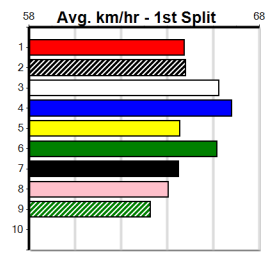

Ballarat
14 (E2)
10:59PM
(VIC time)

BALLARAT GREYS BINGO EVERY SUNDAY

Distance: 390m, Race Type: Grade 5, Total Prizemoney: $2,925
1st: $1,950, 2nd: $600, 3rd: $300, 4th: $75

CHEMICAL EROSION (7) should get a nice cart across from the six early and he can regain some confidence tonight. BRING YOUR BEST (6) can hit the ground running and he will give a great sight in front. BLACKPOOL RANGER (3) has claims

Watchdog Tips: **7** **6** **3** **4** **Bet:** **Win 7**

1

SHIMA STRIPE [5] **Placed in four of seven here, place hope again** **$9.00**

BK Dog **Nov-21** Sire: SHIMA SHINE Dam: SWIFT CURRENT
Owner(s): C Fahey
Trainer: Billy Galea (Rockbank)

Winning Distances: < 300m (0) 300 - 399m (4) 400 - 499m (9) 500 - 599m (0) 600 - 699m (0) > 700m (0)

Winning Weights: 29.4(3) 29.5(1) 29.8(2) 29.9(2) 30.1(2) 30.5(2) 30.8(1)

Box	1st	2nd	3rd	4th	5th	6th	7th	8th
1	2	4	4	1				
2	2		2		2			
3	1		1	3		1		
4	2	2	1	1	3			
5	1	3						
6	1	2					2	1
7	3	1			1	1		
8	2	1	3	2		2		1

Prize Best Starts Trk/Dts APM $50110.63
22.26(8)-6/11/24
65-13-12-13
7-0-2-2
8051

3rd (8) 30.3 390 BAL R14 06-Nov-24 22.26 21.76 6.00L HUNTER FRED (21.84) S/74 . . . . . 8.62 $3.50 5
2nd (5) 30.9 350 HVL R11 10-Nov-24 19.59 19.39 2.00L WHY I'M BROKE (19.45) M/3 . . . . . 6.65 $2.00 5
3rd (6) 30.6 390 BAL R3 13-Nov-24 22.48 22.11 3.5L TURBO GEORGE (22.24) S/44 . . . . . 8.59 $3.70 5
1st (2) 30.8 350 HVL R6 17-Nov-24 19.58 19.04 0.10L SAILAWAY GIN (19.59) M/3 . . . . . 6.55 $3.80 5
5th (2) 31.4 390 SHP R4 06-Jan-25 22.46 22.07 6.00L LET'S WIN OLLIE (22.07) S/66 . . . . . 8.68 $18.20 X45
4th (3) 30.9 300 HVL R11 12-Jan-25 16.94 16.68 3.75L MYALL JACK (16.68) S/7 . . . . . 4.01 $12.00 5
2nd (6) 30.5 390 BAL R13 15-Jan-25 22.40 21.99 1.00L MILLIE (22.33) S/33 . . . . . 8.65 $11.10 5
5th (4) 30.7 300 HVL R10 19-Jan-25 16.71 16.50 1.75L STIFLER (16.60) M/3 . . . . . 3.93 $35.50 5

Last 3 wins NOT included above

1st (5) 30.5 340 HOB R3 11-Jul-24 19.47 19.47 2.00L MYALL CLYDE (19.62) 0 B SWAB 5.29 $3.50 5
1st (8) 30.1 340 HOB R5 15-Aug-24 19.60 19.50 2.00L LOVE IS GONE (19.74) 0 5.24 $2.10 X34
1st (7) 30.1 340 DHO R1 03-Sep-24 19.46 19.28 0.50L LOVE IS GONE (19.49) 0 B INJ SD0D 5.25 $1.65 5