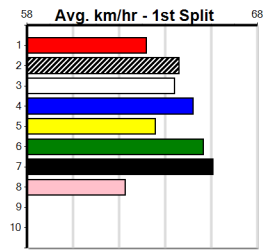

A1 SIGNAGE

Distance: 450m, Race Type: Mixed 6/7, Total Prizemoney: $2,925
1st: $1,950, 2nd: $600, 3rd: $300, 4th: $75

FISTS WILL FLY (7) was a brilliant 25.30 Shepparton winner when resuming from a spell and he looks suited in this. DAD'S TARPJA (6) is a promising speedster and she should cross and lead for a long way. REIKO WALTER (1) may be the value runner

Watchdog Tips: 7 6 1 2 Bet: Win 7

Table with columns: Form Box, Wgt, Dist, Track, Date, Time, BON, Margin, 1st/2nd (Time), PIR, Checked, Comment, WR, Split 1, S/P, Grade

REIKO WALTER [6] Good record here, well drawn, value runner $10.00
BK Dog Mar-22 Sire: ORSON ALLEN Dam: STAR REIKO
Owner(s): Reiko (SYN), A Fry, J Fry
Trainer: Ashleigh Fry (Haddon) ENG HOR 2025-01-21

Box History table for Reiko Walter showing splits from 1st to 8th. Prize Best Starts: $7395.00, 25.35(5)-11/12/24

DOONGALLA SHANE [6] No luck of late, can make amends, keep safe $12.00
RF Dog Apr-23 Sire: BERNARDO Dam: MISS YOU EMMA
Owner(s): P Onley
Trainer: Benjamin Magri (Avalon)

Box History table for Doongalla Shane showing splits from 1st to 8th. Prize Best Starts: $8530.00, 25.79(3)-6/11/24

BONA VISTA (NSW)[6] Hit or miss early, pace in four is a worry, place $10.00
BK Dog Nov-22 Sire: FERNANDO BALE Dam: CHAMPION MODEL
Owner(s): G Ebenezer
Trainer: Matthew Marshall (Darley)

Box History table for Bona Vista (NSW) showing splits from 1st to 8th. Prize Best Starts: $7105.00, 25.94(8)-15/1/25

WILLOW SKYE [7] Placed in three of four here, early pace, place $12.00
BD Bitch Nov-21 Sire: ORSON ALLEN Dam: SUMMER SKYE
Owner(s): B Robertson-leech
Trainer: Briana Robertson-leech (Smeaton)

Box History table for Willow Skye showing splits from 1st to 8th. Prize Best Starts: $5385.00, 25.63(6)-6/11/24

MAXIMUM REED [6] Shows promise but this is harder, next time $8.00
BK Bitch Nov-22 Sire: SUPERIOR PANAMA Dam: MAXIMUM KACK
Owner(s): JORDEAN (SYN), J Cooper, J Cooper
Trainer: Jordan Cooper (Lethbridge)

Box History table for Maximum Reed showing splits from 1st to 8th. Prize Best Starts: $3570.00, 25.80(8)-18/11/24

1

2

3

4

5