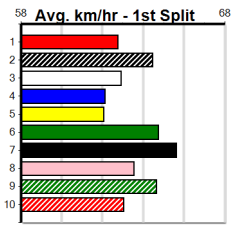

SHIMA SHINE AT STUD

Distance: 460m, Race Type: Grade 5 T3, Total Prizemoney: $1,530
1st: $1,000, 2nd: $320, 3rd: $160, 4th: $50

6

4:39PM

(VIC time)

Watchdog Tips: **0 0 0 0** Bet: **.**