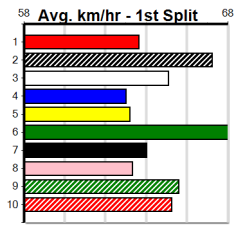

Watchdog Tips:

7

2

3

6

Bet:

Win 7

Main table containing race details for 10 races, including horse names, trainers, odds, and winning boxes.

RSN GREY AREAS - WEDNESDAY & FRID

Distance: 400m, Race Type: Grade 5 T3, Total Prizemoney: \$1,530
1st: \$1,000, 2nd: \$320, 3rd: \$160, 4th: \$50

CATCH THE OUTLAW (1) was handily placed here three runs back and he is drawn to get the breaks. CERTAIN MAGIC (3) was impressive here last time and she just needs to step on terms. ARCHER EIGHT (5) won't be too far away