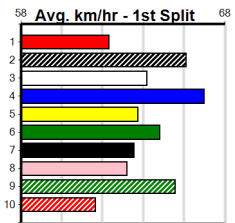

PHOTO MAN AT STUD

Distance: 400m, Race Type: Grade 5 T3, Total Prizemoney: $1,530
1st: $1,000, 2nd: $320, 3rd: $160, 4th: $50

Watchdog Tips: 0 0 0 0 **Bet:** .