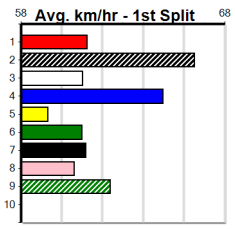

G'DAY CHEF CATERERS

Distance: 460m, Race Type: Tier 3 - Maiden, Total Prizemoney: $1,530
1st: $1,000, 2nd: $320, 3rd: $160, 4th: $50

1
3:04PM
(VIC time)

Watchdog Tips: **0 0 0 0** **Bet:** _____