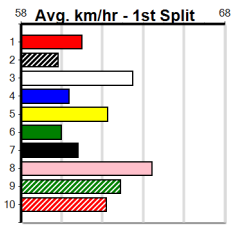

OAKS SUPER BOX

Distance: 400m, Race Type: Tier 3 - Maiden, Total Prizemoney: \$1,530
1st: \$1,000, 2nd: \$320, 3rd: \$160, 4th: \$50

Watchdog Tips: 3 8 6 1 Bet: Win 3

MIGHTY HEIGHTY (3) was desperately unlucky here last week and a clear run early can see him make amends today. SLEEK DESIGN (8) is better than his past few runs and he will get plenty of room early on. TOWN LEGEND (6) has solid claims