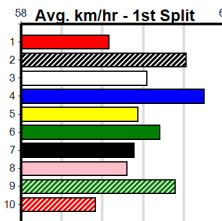

PHOTO MAN AT STUD

Distance: 400m, Race Type: Grade 5 T3, Total Prizemoney: $1,530
1st: $1,000, 2nd: $320, 3rd: $160, 4th: $50

LET'S GO GEORGI (7) has turned in some handy performances at Sale of late and she will find this easier. ON THE COIN (2) has been racing well up the straight and he can settle near the speed.
OUT OF TRICKS (3) has solid claims

Watchdog Tips:

7

2

3

6

Bet:

Win 7

Main table containing race details for 10 races, including horse names, trainers, odds, and winning boxes.