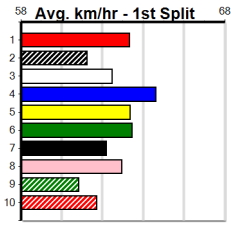

12
6:42PM
(VIC time)

SPORTSBET GREEN TICKS

Distance: 400m, Race Type: Grade 5 T3, Total Prizemoney: $1,530
1st: $1,000, 2nd: $320, 3rd: $160, 4th: $50

Watchdog Tips: **0 0 0 0** Bet: **0**