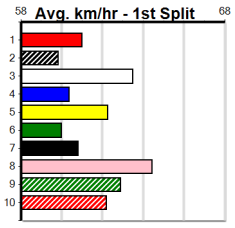

OAKS SUPER BOX

Distance: 400m, Race Type: Tier 3 - Maiden, Total Prizemoney: $1,530
1st: $1,000, 2nd: $320, 3rd: $160, 4th: $50

Watchdog Tips: **0** **0** **0** **0** Bet: .