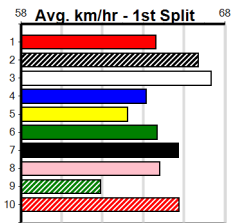

M C GRAFIX & SIGNS

Distance: 400m, Race Type: Grade 5 T3, Total Prizemoney: $1,530
1st: $1,000, 2nd: $320, 3rd: $160, 4th: $50

Watchdog Tips: 0 0 0 0 Bet:

Main table containing race details for 9 races, including horse names, trainers, owners, and winning boxes.