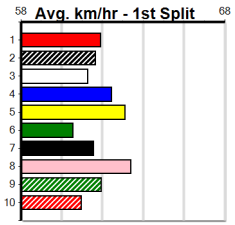

SPORTSBET MAKE IT A MULTI

Distance: 400m, Race Type: Tier 3 - Maiden, Total Prizemoney: $1,530
1st: $1,000, 2nd: $320, 3rd: $160, 4th: $50

Watchdog Tips:

0 0 0 0

Bet:

Table header with columns: Form, Box, Weight, Dist, Track, Date, Time, BON, Margin, 1st/2nd (Time), PIR, Checked, Comment, W/R, Split 1, S/P, Grade.

Race 1: NADIA'S CHARM [M]. Includes details for BEBD B, May-23, FERAL FRANKY, SHE'S A CHARM, and a table of race results with columns for position, weight, distance, track, date, time, BON, margin, 1st/2nd time, PIR, checked, comment, W/R, split 1, S/P, and grade.

Winning Boxes table for Race 1 with columns 1-8 and rows for Prize, Best, Starts, Trk/Dst, and APM.

Race 2: WARRIOR LIZZY [M]. Includes details for BK B, Jan-23, ASTON RUPEE, DIAMOND BANNER, and a table of race results.

Winning Boxes table for Race 2 with columns 1-8 and rows for Prize, Best, Starts, Trk/Dst, and APM.

Race 3: BOMBER'S BEAUTY [M]. Includes details for RBD D, Nov-21, WORM BURNER, NICMAC PADDYWACK, and a table of race results.

Winning Boxes table for Race 3 with columns 1-8 and rows for Prize, Best, Starts, Trk/Dst, and APM.

Race 4: HURRICANE LUCY [M]. Includes details for BK B, Jan-23, BEAST UNLEASHED, VEGAS TICKET, and a table of race results.

Winning Boxes table for Race 4 with columns 1-8 and rows for Prize, Best, Starts, Trk/Dst, and APM.

Race 5: HOOKED ON YUBARI [M]. Includes details for F B, Mar-23, HOOKED ON SCOTCH, CHUN LI, and a table of race results.

Winning Boxes table for Race 5 with columns 1-8 and rows for Prize, Best, Starts, Trk/Dst, and APM.

Race 6: STALKING DOUGLAS [M]. Includes details for BK B, Apr-22, ZACK MONELLI, JOSIE'S ENTITY, and a table of race results.

Winning Boxes table for Race 6 with columns 1-8 and rows for Prize, Best, Starts, Trk/Dst, and APM.

Race 7: TANTI AVENUE [M]. Includes details for BK B, Jan-23, HOUDINI BOY, RING A DRAGON, and a table of race results.

Winning Boxes table for Race 7 with columns 1-8 and rows for Prize, Best, Starts, Trk/Dst, and APM.

Race 8: HOW HIGH JIVE [M]. Includes details for BK B, Jan-22, BEWILDERING, HOW HIGH JAZZ, and a table of race results.

Winning Boxes table for Race 8 with columns 1-8 and rows for Prize, Best, Starts, Trk/Dst, and APM.

Race 9: ASTON TEMPEST [M] Res. Includes details for BK B, Feb-23, GOOD ODDS HARADA, ASTON MOET, and a table of race results.

Winning Boxes table for Race 9 with columns 1-8 and rows for Prize, Best, Starts, Trk/Dst, and APM.

Race 10: TRENDY MOVER [M] Res. Includes details for BK B, Jul-22, FERAL FRANKY, FRAN KEEPING, and a table of race results.

Winning Boxes table for Race 10 with columns 1-8 and rows for Prize, Best, Starts, Trk/Dst, and APM.