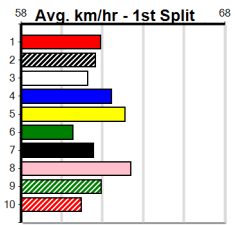

SPORTSBET MAKE IT A MULTI

Distance: 400m, Race Type: Tier 3 - Maiden, Total Prizemoney: $1,530
1st: $1,000, 2nd: $320, 3rd: $160, 4th: $50

HOOKED ON YUBARI (5) has continued to improve with each run and she will find this easier than her racing to date. NADIA'S CHARM (1) was solidly placed here two runs back and she is drawn to get the breaks. STALKING DOUGLAS (6) has claims

Watchdog Tips:

5 1 6 8 Bet:

Win 5