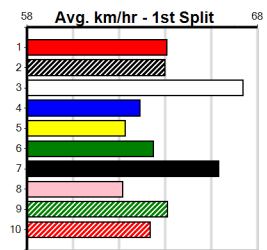

SENNACHIE AT STUD

Distance: 400m, Race Type: Tier 3 - Grade 6, Total Prizemoney: $1,530
1st: $1,000, 2nd: $320, 3rd: $160, 4th: $50

Watchdog Tips:

Bet:

Table with columns: Form Box, Wgt, Dist, Track, Date, Time, BON, Margin, 1st/2nd (Time), PIR, Checked, Comment, WR, Split 1, S/P, Grade

SPRIT OF DUKE [6] BIKS
BK Dog Oct-21 Sire: ASTON DUKE Dam: TINKER SPIRIT
Owner(s): P Barry
Trainer: Peter Barry (Yallourn North)
Winning Distances: < 300m (0) 300 - 399m (0) 400 - 499m (2) 500 - 599m (0) 600 - 699m (0) > 700m (0)
Winning Weights: 28.5(1) 28.7(1)
Box History table and Prize Best Starts Trk/Dts APM

BLACK FRIDAY [6]
BK Dog Aug-22 Sire: ASTON RUPEE Dam: LADY CAULET
Owner(s): P Derubeis
Trainer: Pasquale Derubeis (Cape Woola)
Winning Distances: < 300m (0) 300 - 399m (2) 400 - 499m (0) 500 - 599m (0) 600 - 699m (0) > 700m (0)
Winning Weights: 31.0(1) 31.7(1)
Box History table and Prize Best Starts Trk/Dts APM

FOXY FRECKLES [6] BIKS
WDBKD Bitch Jan-23 Sire: EBBY JET POWER Dam: STACEY BOTT
Owner(s): G Smith
Trainer: Geoff Smith (Mill Park)
Winning Distances: < 300m (0) 300 - 399m (2) 400 - 499m (0) 500 - 599m (0) 600 - 699m (0) > 700m (0)
Winning Weights: 27.3(2)
Box History table and Prize Best Starts Trk/Dts APM

HURRICANE TAHLIA [6]
WBKT Bitch Apr-20 Sire: HECTON BALE Dam: HURRICANE BILLIE
Owner(s): V Sultana
Trainer: Victoria Sultana (Trafalgar East)
Winning Distances: < 300m (0) 300 - 399m (1) 400 - 499m (1) 500 - 599m (0) 600 - 699m (0) > 700m (0)
Winning Weights: 28.0(1) 28.1(1)
Box History table and Prize Best Starts Trk/Dts APM

NORMAL LIFE [6]
BK Bitch Aug-21 Sire: NEED MY MONEYNOW Dam: LITTLE BIT SLICK
Owner(s): V Sultana
Trainer: Victoria Sultana (Trafalgar East)
Winning Distances: < 300m (0) 300 - 399m (1) 400 - 499m (1) 500 - 599m (0) 600 - 699m (0) > 700m (0)
Winning Weights: 28.2(1) 28.5(1)
Box History table and Prize Best Starts Trk/Dts APM

1

2

3

4

5