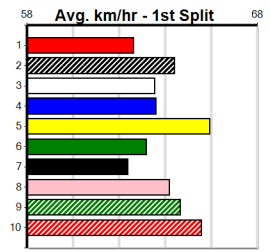

PAUA OF BUDDY AT STUD

Distance: 460m, Race Type: Grade 5 T3, Total Prizemoney: $1,530
1st: $1,000, 2nd: $320, 3rd: $160, 4th: $50

JAMS NIMBLE (1) has recorded back to back handy wins at Sale and she is drawn to lead throughout again. ASTON BAHT (5) has good early burn and she should be able to regain some much needed confidence. HAY RILEY (6) has claims

Watchdog Tips: 1 5 6 4 Bet: Box Quinella 1,5,6 ($10 for 333.33%)

Race card for JAMS NIMBLE [5]. Includes details on sire (NEED MY MONEYNOW), dam (GRANDANA QUALI), winning distances, and a box history table.

Race card for ROUGH GEM (NSW)[5]. Includes details on sire (HOOKED ON SCOTCH), dam (KOORINGA THELLY), winning distances, and a box history table.

Race card for TAKE THE EDGE [5]. Includes details on sire (MY REDEEMER), dam (BAG OF TRICKS), winning distances, and a box history table.

Race card for MIGHTY HANNIBAL [5]. Includes details on sire (BERNARDO), dam (MIGHTY MATILDA), winning distances, and a box history table.

Race card for ASTON BAHT [5]. Includes details on sire (COLLISION), dam (ASTON RHONE), winning distances, and a box history table.