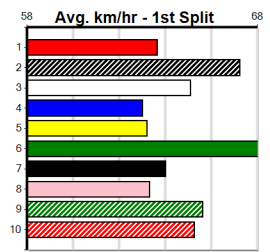

RSN GREY AREAS - WEDNESDAY & FRIDAY

Distance: 400m, Race Type: Grade 5 T3, Total Prizemoney: $1,530
1st: $1,000, 2nd: $320, 3rd: $160, 4th: $50

Watchdog Tips:

Bet:

Table with columns: Form Box, Wgt, Dist, Track, Date, Time, BON, Margin, 1st/2nd (Time), PIR, Checked, Comment, WR, Split 1, S/P, Grade

CATCH THE OUTLAW [5]
WBK Dog Dec-20 Sire: FERNANDO BALE Dam: SUPREME OUTLAW
Owner(s): P Pollutro
Trainer: Phillip Pollutro (Morwell)
Winning Distances: < 300m (0) 300 - 399m (1) 400 - 499m (5) 500 - 599m (0) 600 - 699m (0) > 700m (0)
Winning Weights: 31.2(1) 31.9(2) 32.1(1) 32.2(1) 32.3(1)
Race results table with columns: Rank, Wgt, Dog, Track, Date, Time, BON, Margin, Name, Age, PIR, Checked, Comment, WR, Split 1, S/P, Grade, Prize

Box History table for Catch the Outlaw with columns: Bx, 1st, 2nd, 3rd, 4th, 5th, 6th, 7th, 8th and Prize Best Starts Trk/Dts APM

INTER BLACK FIRE [5]
BK Bitch Sep-21 Sire: AUSSIE INFRARED Dam: INTER SANTINA
Owner(s): J Interligi
Trainer: Joe Interligi (Endeavour Hills)
Winning Distances: < 300m (0) 300 - 399m (7) 400 - 499m (0) 500 - 599m (0) 600 - 699m (0) > 700m (0)
Winning Weights: 25.6(1) 25.7(1) 25.9(1) 26.1(1) 26.4(1) 27.2(1) 27.4(1)
Race results table with columns: Rank, Wgt, Dog, Track, Date, Time, BON, Margin, Name, Age, PIR, Checked, Comment, WR, Split 1, S/P, Grade, Prize

Box History table for Inter Black Fire with columns: Bx, 1st, 2nd, 3rd, 4th, 5th, 6th, 7th, 8th and Prize Best Starts Trk/Dts APM

CERTAIN MAGIC [5]
WBK Bitch Aug-22 Sire: AUSSIE INFRARED Dam: SWEET WATERLOO
Owner(s): Eye Candy (SYN), C Wilk, K Gorman
Trainer: Kristin Tucker (Tanjil South)
Winning Distances: < 300m (0) 300 - 399m (1) 400 - 499m (3) 500 - 599m (0) 600 - 699m (0) > 700m (0)
Winning Weights: 24.7(2) 25.0(1) 25.3(1)
Race results table with columns: Rank, Wgt, Dog, Track, Date, Time, BON, Margin, Name, Age, PIR, Checked, Comment, WR, Split 1, S/P, Grade, Prize

Box History table for Certain Magic with columns: Bx, 1st, 2nd, 3rd, 4th, 5th, 6th, 7th, 8th and Prize Best Starts Trk/Dts APM

VALDIVIAN [5]
BE Bitch Sep-21 Sire: RAW ABILITY Dam: MAYFAIR MISS
Owner(s): T Whitford
Trainer: Trevor Whitford (Willow Grove)
Winning Distances: < 300m (0) 300 - 399m (2) 400 - 499m (2) 500 - 599m (0) 600 - 699m (0) > 700m (0)
Winning Weights: 28.9(1) 29.2(1) 30.3(1) 30.4(1)
Race results table with columns: Rank, Wgt, Dog, Track, Date, Time, BON, Margin, Name, Age, PIR, Checked, Comment, WR, Split 1, S/P, Grade, Prize

Box History table for Valdivian with columns: Bx, 1st, 2nd, 3rd, 4th, 5th, 6th, 7th, 8th and Prize Best Starts Trk/Dts APM

ARCHER EIGHT (SA)[5]
BK Dog Jan-23 Sire: CURRAJONG KID Dam: CAWBOURNE ZEBRA
Owner(s): J Archer
Trainer: Dean Millier (Pakenham)
Winning Distances: < 300m (0) 300 - 399m (2) 400 - 499m (1) 500 - 599m (0) 600 - 699m (0) > 700m (0)
Winning Weights: 31.4(1) 32.0(1) 32.1(1)
Race results table with columns: Rank, Wgt, Dog, Track, Date, Time, BON, Margin, Name, Age, PIR, Checked, Comment, WR, Split 1, S/P, Grade, Prize

Box History table for Archer Eight (SA) with columns: Bx, 1st, 2nd, 3rd, 4th, 5th, 6th, 7th, 8th and Prize Best Starts Trk/Dts APM