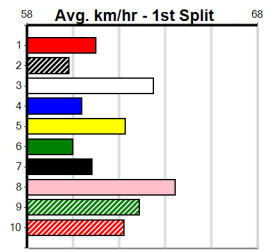

OAKS SUPER BOX

Distance: 400m, Race Type: Tier 3 - Maiden, Total Prizemoney: $1,530
1st: $1,000, 2nd: $320, 3rd: $160, 4th: $50

Watchdog Tips: [ ] [ ] [ ] [ ] Bet: [ ]

Table with columns: Form Box, Wgt, Dist, Track, Date, Time, BON, Margin, 1st/2nd (Time), PIR, Checked, Comment, WR, Split 1, S/P, Grade

MIDNIGHT SNACK [M]
BK Bitch Nov-22
Sire: FERAL FRANKY Dam: JUNK FOOD JUNKIE
Owner(s): A Lie
Trainer: Jason Sharp (Lara)
Winning Distances: < 300m (0) 300 - 399m (0) 400 - 499m (0) 500 - 599m (0) 600 - 699m (0) > 700m (0)
Winning Weights:
7th (4) 27.1 400 GEL R1 28-Sep-24 23.82 22.46 19.00 HE'S ALL THAT (22.52) S/77 9.25 $6.20 M
8th (8) 27.4 390 BAL R1 16-Oct-24 23.65 21.97 19.00 CHEEKY DEED (22.33) M/88 9.09 $29.10 M
4th (8) 27.1 390 WBL R1 13-Jan-25 23.19 22.26 12.00 MEMORIES OF ROSE (22.39) M/86 8.97 $14.60 M
Last 3 wins NOT included above
Box History table and Prize Best Starts Trk/Dts APM summary.

BLACK SMILEY [M]
BK Bitch May-22
Sire: MY REDEEMER Dam: PLEACH
Owner(s): C Fulford
Trainer: Corey Fulford (Maffra)
Winning Distances: < 300m (0) 300 - 399m (0) 400 - 499m (0) 500 - 599m (0) 600 - 699m (0) > 700m (0)
Winning Weights:
7th (1) 25.1 510 SLE R2 05-Nov-24 30.12 28.98 17.00 WARRIOR ETHAN (28.98) M/777 9.79 $5.50 T3-M
6th (4) 24.9 460 WGL R1 05-Dec-24 26.71 25.97 6.50L HAPPY INTENTION (26.25) M/644 6.85 $29.80 M
5th (7) 25.0 435 SLE R2 11-Dec-24 25.62 24.66 13.00 SPARKLING GIRL (24.75) M/333 5.53 $28.00 M
6th (2) 24.8 510 SLE R2 18-Dec-24 30.07 29.05 10.00 NOSEY BLUEY (29.39) M/234 9.45 $53.60 T3-M
6th (8) 24.6 510 SLE R1 26-Dec-24 29.66 28.22 13.00 SELECT KYRON (28.79) M/566 9.44 $29.00 MH
5th (1) 24.7 435 SLE R2 01-Jan-25 25.62 24.63 8.50L MY BLUE ROSE (25.05) S/776 5.63 $9.80 T3-M
2nd (4) 24.5 435 SLE R1 08-Jan-25 25.11 24.66 2.75L ARCHER NINE (24.93) M/322 5.32 $23.80 M
5th (2) 24.3 435 SLE R1 19-Jan-25 26.03 24.33 20.00 ELLA'S DREAM (24.70) M/466 5.49 $15.00 MH
Last 3 wins NOT included above
Box History table and Prize Best Starts Trk/Dts APM summary.

MIGHTY HEIGHTY [M]
BK Dog Apr-23
Sire: FERAL FRANKY Dam: QUEEN KATHLEEN
Owner(s): M Height
Trainer: Matthew Height (Yarragon)
Winning Distances: < 300m (0) 300 - 399m (0) 400 - 499m (0) 500 - 599m (0) 600 - 699m (0) > 700m (0)
Winning Weights:
7th (3) 31.5 400 WGL R1 31-Dec-24 23.49 22.38 5.50L DOUBLE DAICOS (23.12) M/57 8.64 $23.50 M
2nd (2) 31.5 400 WGL R2 07-Jan-25 23.09 22.55 1.75L FIESTA AZUL (22.97) M/22 8.64 $13.00 M
4th (4) 31.9 460 WGL R1 14-Jan-25 26.48 25.78 9.00L INNER VISION (25.85) M/432 6.72 $9.40 M
Last 3 wins NOT included above
Box History table and Prize Best Starts Trk/Dts APM summary.