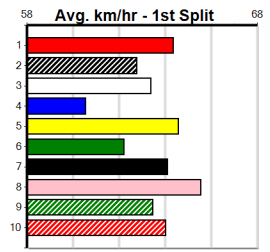

BARN BAR FUNCTION ROOM

Distance: 400m, Race Type: Tier 3 - Grade 7, Total Prizemoney: $1,530
1st: $1,000, 2nd: $320, 3rd: $160, 4th: $50

SUPER SPEED (1) was solidly placed here three runs back and he is drawn to get every chance today. MISS BRONX (2) was never headed here three runs back and she can settle near the speed. ON THE STRIP (5) just needs a little luck early on

Watchdog Tips: **1** **2** **5** **8** **Bet:** Box Quinella 1,2,5 ($10 for 333.33%)

1

SUPER SPEED [7] Well drawn, strong in the run home, go close **$2.80**

BE Dog Nov-21 Sire: BAROOGA BRETT Dam: BALKAN DOTTI Trainer: Tony Cortese (Devon Meadows)

Owner(s): B Garrick
Winning Distances: < 300m (0) 300 - 399m (0) 400 - 499m (1) 500 - 599m (0) 600 - 699m (0) > 700m (0)
Winning Weights: 32.5(1)

ST	(-)	31.2	400	WGL	08-Aug-24	23.70	5.50L	Trial Cleared	M	2of2	8.45	ST	
2nd	(8)	32.2	400	WGL	R9	23.17	22.83	0.75L MINA WINGS (23.13)	S/22		8.39	$4.80 X67	
7th	(3)	32.3	400	WGL	R10	23.43	22.36	15.00 WINTER GOES (22.44)	M/77		8.72	$9.10 7	
5th	(3)	32.5	400	WGL	R3	22-Oct-24	23.56	22.73	5.50L ATHENIAN GODDESS (23.18)	M/35		8.64	$23.00 7
3rd	(1)	33.2	400	WGL	R4	31-Oct-24	23.09	22.67	2.00L ROSE OPAL (22.96)	M/42		8.59	$6.40 T3-7
4th	(2)	33.2	400	WGL	R2	04-Nov-24	23.11	22.45	8.50L OUR BOY SHANNON (22.52)	M/44		8.46	$30.10 X67
4th	(3)	32.5	400	WGL	R9	12-Dec-24	23.34	22.69	5.50L KILMANY WARRIOR (22.98)	M/54		8.68	$11.40 T3-7

Last 3 wins NOT included above

1st	(6)	32.5	400	WGL	R3	22-Aug-23	22.72	22.50	7.00L BIG STACKS (23.18)	M/11	SW	8.40	$15.50 M
Prize Best Starts	22.72(6)-22/8/23												
Trk/Dts	10-1-1-1												
APM	9-1-1-1												
	343												

2

MISS BRONX [7] Never headed three runs back, main danger **$4.60**

BD Bitch Oct-22 Sire: JUNGLE DEUCE Dam: EBBY BRAE Trainer: Rosalie Kerr (Caldermeade)

Owner(s): M Drysdale
Winning Distances: < 300m (0) 300 - 399m (0) 400 - 499m (1) 500 - 599m (0) 600 - 699m (0) > 700m (0)
Winning Weights: 27.1(1)

2nd	(7)	27.3	400	WGL <th>R3</th> <th>28-Nov-24</th> <th>23.78</th> <th>22.74</th> <th>1.00L RICOLINA PEARL (23.71) <th>M/22</th> <th></th> <th>8.81</th> <th>$7.50 T3-M</th> </th>									
6th	(5)	27.4	450	BAL	R2	09-Dec-24	26.55	25.56	7.50L PAW TRINNY (26.03)	M/434	W	6.74	$24.90 T3-M
6th	(8)	27.0	400	WGL	R1	12-Dec-24	23.70	22.69	11.00 WANT SOME (22.94)	M/7		8.73	$10.30 T3-M
6th	(8)	27.2	400	GEL	R3	31-Dec-24	23.68	22.76	13.00 MANDOLIN STORM (22.83)	M/46		8.73	$7.20 M
3rd	(5)	27.4	390	BAL	R1	06-Jan-25	23.15	22.43	5.50L MAURITIAN LUCAS (22.79)	M/23		8.71	$38.00 T3-M
1st	(5)	27.1	400	WGL	R1	09-Jan-25	22.95	22.59	3.25L HANNA'S AVATAR (23.17)	M/11		8.43	$20.70 T3-M
2nd	(8)	27.4	400	WGL	R3	14-Jan-25	23.25	22.54	3.25L MAYFAIR JILL (23.02)	M/22		8.63	$59.60 7
8th	(8)	28.0	450	BAL	R10	20-Jan-25	26.71	25.32	15.00 WINE LOVER (25.67)	M/768	VO	6.78	$27.00 X67

Last 3 wins NOT included above

Prize Best Starts	22.95(5)-9/1/25												
Trk/Dts	11-1-2-2												
APM	6-1-2-0												
	2144