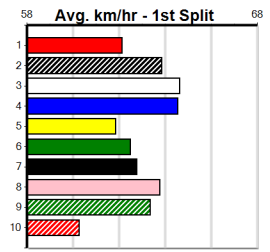

VIATEK (1-2 WINS)

Distance: 460m, Race Type: Tier 3 - Restricted Win, Total Prizemoney: $1,530
1st: $1,000, 2nd: $320, 3rd: $160, 4th: $50

ASTON EMBER (3) showed good early burn when placed at Shepparton and she will find this easier. WILE COYOTE (2) has been luckless since her maiden win and she can make amends this time around. STORMY SECRET (1) has the good draw.

Watchdog Tips: 3 2 1 8 Bet: Win 3

STORMY SECRET [6] Better than his past few runs, draw helps, threat $4.20
BK Dog Sep-22 Sire: AUSSIE SECRET Dam: DYNA SARAH
Owner(s): L Bean
Winning Distances: < 300m (0) 300 - 399m (0) 400 - 499m (2) 500 - 599m (0) 600 - 699m (0) > 700m (0)
Winning Weights: 29.6(1) 30.4(1)
4th (7) 30.3 400 WGL R9 16-Aug-24 23.28 22.44 8.50L RHYTHMIC ENERGY (22.69) S/63 . . . . . 8.64 $5.10 X67
6th (6) 29.4 400 WGL R10 20-Sep-24 23.60 22.68 12.00 FLYING HELLCAT (22.77) M/86 . . . . . 8.85 $17.30 X67
1st (5) 29.6 400 WGL R9 03-Oct-24 22.97 22.58 2.00L ASTONISHING LADY (23.11) M/11 . . . . . SW 8.50 $2.60 T3-7
5th (3) 29.5 435 SLE R9 09-Oct-24 25.18 24.13 8.50L MAKE IT POP (24.61) M/444 . . . . . 5.44 $7.60 X67
3rd (1) 29.9 435 SLE R5 16-Oct-24 25.17 24.34 6.00L SOMERTON KAREN (24.78) M/543 . . . . . 5.44 $5.70 6G
7th (4) 30.3 435 SLE R2 27-Oct-24 25.40 24.09 9.50L TOMMY THE HOOD (24.75) M/577 . . . . . 5.28 $11.30 X67
5th (1) 31.5 390 BAL R11 30-Dec-24 22.68 22.30 5.00L PAW WAITARA (22.33) S/54 . . . . . 8.66 $3.60 T3-6
6th (3) 31.5 400 GEL R2 03-Jan-25 23.65 22.38 13.00L HONEY BUNNY (22.80) S/66 . . . . . 8.93 $36.70 X67
Last 3 wins NOT included above
1st (7) 30.4 435 SLE R1 17-Jul-24 25.05 24.54 2.00L I'M A TREASURE (25.19) S/511 . . . . . 5.38 $7.50 M

WILE COYOTE [7] Handy effort here two runs back, main danger $3.60
RBD Bitch Dec-22 Sire: BARCIA BALE Dam: PARTY LIGHTS
Owner(s): R Moore
Winning Distances: < 300m (0) 300 - 399m (1) 400 - 499m (0) 500 - 599m (0) 600 - 699m (0) > 700m (0)
Winning Weights: 27.5(1)
7th (4) 27.1 525 MEP R2 20-Nov-24 31.33 30.03 16.00 FUJI APPLE (30.26) M/6777 . . . . . 5.50 $5.10 M
6th (3) 27.0 525 MEP R1 27-Nov-24 31.46 30.02 5.50L GOLD VENOM (31.08) Q/2666 . . . . . 5.22 $11.70 M
2nd (6) 27.3 515 SAP R1 09-Dec-24 30.46 29.54 3.00L THIRD TIME CHARM (30.26) M/6532 . . . . . 5.24 $12.50 M
1st (6) 27.5 350 HVL R2 20-Dec-24 19.53 19.36 1.25L MIA MASTER (19.61) M/2 . . . . . 6.60 $3.60 T3-M
4th (1) 27.1 525 MEP R9 01-Jan-25 30.72 29.85 8.00L POCKET MOUSE (30.17) M/5444 . . . . . 5.29 $6.00 X67
3rd (4) 27.0 460 WGL R4 07-Jan-25 26.35 25.65 4.00L AMRON SAMMY (26.09) M/455 . . . . . 6.82 $26.40 7
4th (5) 27.0 525 MEP R7 15-Jan-25 31.00 29.93 6.00L PAW MADDOX (30.60) M/7654 . . . . . VO 5.29 $13.40 X67
Last 3 wins NOT included above