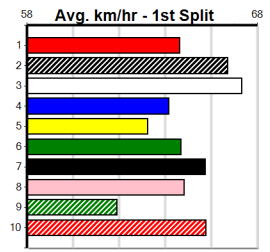

M C GRAFIX & SIGNS

Distance: 400m, Race Type: Grade 5 T3, Total Prizemoney: $1,530
1st: $1,000, 2nd: $320, 3rd: $160, 4th: $50

HIGHLY ALERT (1) would prefer a wider draw but he has the class edge and he can regain some confidence today. BEST OF COLOUR (8) goes well here and he can come out running at times. CRYPTO PRINCE (3) has early speed

Watchdog Tips: 1 8 3 5 Bet: Win 1

Form Box Wgt Dist Track Date Time BON Margin 1st/2nd (Time) PIR Checked Comment W/R Split 1 S/P Grade
HIGHLY ALERT [5] Class edge, can hold a forward spot, go close $2.80
Owner(s): G Connell
Sire: FERNANDO BALE Dam: CAPTAIN JACKIE
Trainer: Rosalie Kerr (Caldermeade)
Winning Distances: < 300m (0) 300 - 399m (0) 400 - 499m (8) 500 - 599m (3) 600 - 699m (0) > 700m (0)
Winning Weights: 28.6(1) 29.3(1) 29.7(1) 29.8(1) 29.9(2) 30.0(1) 30.1(2) 30.2(1) 30.3(1)
3rd (8) 30.2 450 SHP R8 07-Nov-24 25.71 25.42 4.25L DAINTREE PEDRO (25.42) M/333 . . . . . 6.76 $2.10 T3-5
5th (7) 30.0 400 WGL R12 12-Nov-24 22.99 22.37 8.00L HOT SCOTCH (22.45) M/64 . . . . . 8.50 $6.20 5
1st (1) 30.2 460 GEL R6 19-Nov-24 26.25 25.83 4.75L CARIBBEAN (26.57) M/221 . . . . . 6.68 $1.40 5
3rd (7) 30.4 510 SLE R8 24-Nov-24 29.11 29.02 1.25L BAGGIO (29.02) M/433 . . . . . 9.60 $2.90 5
8th (2) 30.5 595 SAP R6 02-Dec-24 35.06 33.81 18.00L HOT ASHES (33.81) M/6888 . . . . . 9.38 $10.20 X45
3rd (5) 30.9 450 BAL R6 09-Dec-24 25.63 25.56 1.00L PAW SAMUEL (25.56) Q/133 . . . . W 6.63 $7.00 T3-5
5th (1) 30.5 510 SLE R6 22-Dec-24 29.30 28.35 4.25L AKINA LAD (29.02) M/655 . . . . . 9.78 $5.60 X45
3= (3) 30.6 515 SAP R5 06-Jan-25 30.50 29.37 2.00L HAD A MISCHIEF (30.36) M/4233 . . . . . 5.30 $1.80 5NP
Last 3 wins NOT included above
1st (1) 30.1 515 SAP R6 18-Feb-24 29.44 29.35 4.50L PEPPER RUSH (29.74) Q/2211 . . . SW . 5.13 $7.50 5H
1st (1) 30.0 515 SAN R5 22-Feb-24 29.52 29.48 0.75L HERE COMES DEZEL (29.56) Q/3232 . . . SW . 5.13 $8.10 5F
1st (1) 29.9 515 SAN R11 21-Mar-24 29.35 29.27 3.75L SO CERTAIN (29.60) Q/1111 . . . . . 5.09 $2.80 X45
Box History
Prize Best $54220.00
Starts 22.99(7)-12/11/24
Trk/Dts 54-11-7-1-1
APM 4-1-0-0 6371