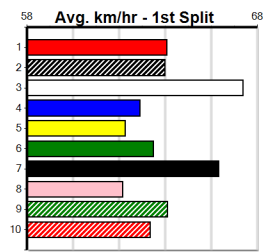

SENNACHIE AT STUD

Distance: 400m, Race Type: Tier 3 - Grade 6, Total Prizemoney: $1,530
1st: $1,000, 2nd: $320, 3rd: $160, 4th: $50

PETITE BEAST (6) returned to form with a handy 25.07 Sale win and she looks well graded once again. MAY BE REAL (7) has been racing well up the straight and she should get a nice cart across early on. SPIRIT OF DUKE (1) has the good draw

Watchdog Tips: 6 7 1 3 Bet: Box Quinella 1,6,7 ($10 for 333.33%)

Main race listing table with columns: Form Box, Wgt, Dist, Track, Date, Time, BON, Margin, 1st/2nd (Time), PIR, Checked, Comment, W/R, Split 1, S/P, Grade. Includes race details for SPIRIT OF DUKE, BLACK FRIDAY, FOXY FRECKLES, HURRICANE TAHLIA, and NORMAL LIFE.