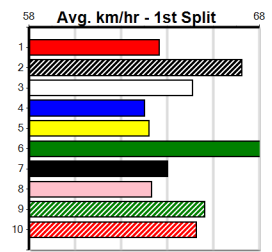

RSN GREY AREAS - WEDNESDAY & FRIDAY

Distance: 400m, Race Type: Grade 5 T3, Total Prizemoney: $1,530
1st: $1,000, 2nd: $320, 3rd: $160, 4th: $50

CATCH THE OUTLAW (1) was handily placed here three runs back and he is drawn to get the breaks. CERTAIN MAGIC (3) was impressive here last time and she just needs to step on terms. ARCHER EIGHT (5) won't be too far away

Watchdog Tips: 1 3 5 6 Bet: Win 1

Form Box Wgt Dist Track Date Time BON Margin 1st/2nd (Time) PIR Checked Comment W/R Split 1 S/P Grade

CATCH THE OUTLAW [5] Handily placed three run back, take catching $2.80
WBK Dog Dec-20 Sire: FERNANDO BALE Dam: SUPREME OUTLAW
Owner(s): P Pollutro
Winning Distances: < 300m (0) 300 - 399m (1) 400 - 499m (5) 500 - 599m (0) 600 - 699m (0) > 700m (0)
Winning Weights: 31.2(1) 31.9(2) 32.1(1) 32.2(1) 32.3(1)
2nd (2) 32.2 400 WGL R3 21-Nov-24 22.83 22.66 1.25L TEXAS LONG HORN (22.76) M/23 . . . . . 8.47 $5.70 T3-5
7th (4) 31.8 460 WGL R6 29-Nov-24 26.70 25.62 9.00L KELLY JANE (26.10) M/566 . . . . . 6.74 $29.30 5NP
2nd (5) 32.0 460 WGL R6 05-Dec-24 26.45 25.97 3.25L GO ASTRAY (26.22) M/122 . . . . . 6.58 $4.70 5
5th (5) 32.1 400 WGL R10 10-Dec-24 23.39 22.39 7.00L FLYING MUFFIN (22.93) Q/46 . . . . . 8.57 $95.20 5
4th (2) 32.3 435 SLE R8 18-Dec-24 24.96 24.38 8.50L DISHY DI (24.38) M/765 . . . . . 5.46 $14.30 T3-5
2nd (2) 32.5 400 WGL R10 02-Jan-25 22.91 22.43 4.00L FINANCIAL NEWS (22.64) M/22 . . . . . 8.54 $11.00 SH
7th (4) 32.3 400 WGL R12 07-Jan-25 23.69 22.55 11.00L ASTON IMAGE (22.95) M/67 . . . . . SW 9.00 $44.10 5
8th (3) 32.2 400 WGL R12 17-Jan-25 23.47 22.40 15.00L COMPUTER MODEL (22.42) M/88 . . . . 8.73 $48.10 5
Last 3 wins NOT included above
1st (8) 32.1 450 TRA R7 06-May-24 25.35 24.96 0.25L GIGANTOR (25.36) Q/111 . . . . . 6.60 $3.00 T3-RW
1st (3) 32.2 460 WGL R8 20-Jun-24 26.25 26.11 0.10L AUSSIE CAN FLY (26.26) M/222 . . . . . 6.68 $9.70 T3-5
1st (5) 32.3 460 WGL R7 04-Jul-24 26.81 26.13 1.00L BANKRUPT (26.87) Q/123 . . . . . 6.53 $7.10 5

Box History
Bx 1st 2nd 3rd 4th 5th 6th 7th 8th
1 1 4 1 3 4 1
2 5 4 3 2 2 1
3 1 4 1 1 5 2 1
4 2 3 2 1
5 1 4 1 1 2 1 2
6 2 1 3 3 1
7 2 1 4 1 1
8 3 4 1 2 2 1
Prize Best $19040.00
Starts 22.81(5)-11/1/24
Trk/Dts 99-6-27-9
APM 26-2-10-1 2861