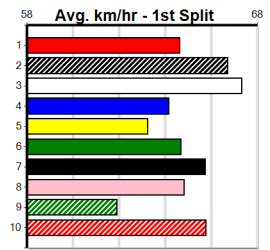

M C GRAFIX & SIGNS

Distance: 400m, Race Type: Grade 5 T3, Total Prizemoney: $1,530
1st: $1,000, 2nd: $320, 3rd: $160, 4th: $50

Watchdog Tips:

Bet:

Table with columns: Form Box, Wgt, Dist, Track, Date, Time, BON, Margin, 1st/2nd (Time), PIR, Checked, Comment, WR, Split 1, S/P, Grade

HIGHLY ALERT [5]
WBD Dog Aug-21 Sire: FERNANDO BALE Dam: CAPTAIN JACKIE
Owner(s): G Connell
Trainer: Rosalie Kerr (Caldermeade)
Winning Distances: < 300m (0) 300 - 399m (0) 400 - 499m (8) 500 - 599m (3) 600 - 699m (0) > 700m (0)
Winning Weights: 28.6(1) 29.3(1) 29.7(1) 29.8(1) 29.9(2) 30.0(1) 30.1(2) 30.2(1) 30.3(1)
Box History table and Prize Best Starts table included.

JOAN'S GEM [5]
BK Bitch Jun-21 Sire: ASTON DEE BEE Dam: MADALIA MAGGIE
Owner(s): EDITHVALE (SYN), I Bradshaw, M Bradshaw
Trainer: Michael Bradshaw (Seaford)
Winning Distances: < 300m (0) 300 - 399m (1) 400 - 499m (2) 500 - 599m (1) 600 - 699m (2) > 700m (0)
Winning Weights: 28.9(1) 29.0(1) 29.1(2) 29.6(2)
Box History table and Prize Best Starts table included.

CRYPTO PRINCE [5]
BK Dog Sep-22 Sire: ASTON RUPEE Dam: PRINCESS LACE
Owner(s): Crypto Syndicate (SYN), B De rozario, M Brigham
Trainer: Brendan De rozario (Cranbourne)
Winning Distances: < 300m (0) 300 - 399m (4) 400 - 499m (1) 500 - 599m (0) 600 - 699m (0) > 700m (0)
Winning Weights: 31.0(1) 31.4(1) 31.5(1) 31.7(1) 31.8(1)
Box History table and Prize Best Starts table included.

AGON CAMEL [5]
F Bitch Oct-22 Sire: FERNANDO BALE Dam: RASPUTIA
Owner(s): HIPS DON'T LIE (SYN), D Sharp, J Sharp
Trainer: Dylan Sharp (Lara)
Winning Distances: < 300m (0) 300 - 399m (0) 400 - 499m (3) 500 - 599m (0) 600 - 699m (0) > 700m (0)
Winning Weights: 24.5(1) 25.1(1) 25.2(1)
Box History table and Prize Best Starts table included.

TEXAS LONG HORN [5]
WF Dog Jul-20 Sire: FERNANDO BALE Dam: CHEEKY HAND
Owner(s): R Haines
Trainer: Donna Dean (Nyora)
Winning Distances: < 300m (0) 300 - 399m (4) 400 - 499m (8) 500 - 599m (0) 600 - 699m (0) > 700m (0)
Winning Weights: 29.0(1) 29.1(1) 29.4(1) 29.5(1) 29.9(1) 30.0(1) 30.2(2) 30.3(1) 30.4(1) 30.6(2)
Box History table and Prize Best Starts table included.

1

2

3

4

5