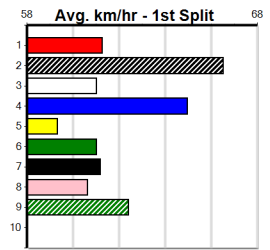

G'DAY CHEF CATERERS

Distance: 460m, Race Type: Tier 3 - Maiden, Total Prizemoney: $1,530
1st: $1,000, 2nd: $320, 3rd: $160, 4th: $50

Watchdog Tips:

Bet:

Table with columns: Form Box, Wgt, Dist, Track, Date, Time, BON, Margin, 1st/2nd (Time), PIR, Checked, Comment, W/R, Split 1, S/P, Grade

NEVER SOBER [M]
BK Bitch Mar-22 Sire: MY REDEEMER Dam: BAG OF TRICKS
Owner(s): R Haines
Trainer: Donna Dean (Nyora)
Winning Distances: < 300m (0) 300 - 399m (0) 400 - 499m (0) 500 - 599m (0) 600 - 699m (0) > 700m (0)
Winning Weights:
3rd (2) 24.0 435 SLE R1 13-Nov-24 25.16 24.42 3.75L TERRORISING TOM (24.90) M/433 . . . . 5.48 $13.50 T3-M
Box History
Prize Best $3015.00
Starts 26.64(1)-16/1/25
Trk/Dts 37-0-3-8
APM 4-0-0-0 1048

IRISH PADDY [M]
F Dog Jun-23 Sire: ASTON RUPEE Dam: PUNK LASS ROCKS
Owner(s): M Schmidt
Trainer: Christian Schmidt (Devon Meado)
Winning Distances: < 300m (0) 300 - 399m (0) 400 - 499m (0) 500 - 599m (0) 600 - 699m (0) > 700m (0)
Winning Weights:
5th (6) 29.5 525 MEP R1 15-Jan-25 31.60 29.93 8.50L PAW LONDON (31.02) M/2222 . . . . 5.36 $7.40 M
Box History
Prize Best $520.00
Starts FSH
Trk/Dts 2-0-1-0
APM 0-0-0-0 520

PLUSH [M]
WBK Bitch Dec-21 Sire: MY REDEEMER Dam: AVA'S DREAM
Owner(s): A Gringhuis
Trainer: Thomas Currie (Drouin)
Winning Distances: < 300m (0) 300 - 399m (0) 400 - 499m (0) 500 - 599m (0) 600 - 699m (0) > 700m (0)
Winning Weights:
7th (1) 27.7 460 WGL R1 04-Jul-24 27.51 26.13 20.00 FLYING PROUD (26.17) M/886 . . . . 7.03 $22.00 M
Box History
Prize Best $1060.00
Starts 26.63(3)-5/12/24
Trk/Dts 18-0-2-2
APM 5-0-1-0 338

ULTIMATE LEXI [M]
BK Bitch Dec-22 Sire: ASTON RUPEE Dam: ALBIES CRUISER
Owner(s): F Andrighetto
Trainer: Brad Sands (Pakenham)
Winning Distances: < 300m (0) 300 - 399m (0) 400 - 499m (0) 500 - 599m (0) 600 - 699m (0) > 700m (0)
Winning Weights:
7th (8) 28.9 435 SLE R1 01-Dec-24 25.57 24.25 9.50L VIENNA SUNSET (24.92) Q/277 . . . . 5.40 $17.40 M
Box History
Prize Best $2080.00
Starts FSTD
Trk/Dts 16-0-2-4
APM 0-0-0-0 1819

GO SEE IAN [M]
BK Dog Apr-22 Sire: ZACK MONELLI Dam: JOSIE'S ENTITY
Owner(s): C Fulford
Trainer: Corey Fulford (Maffra)
Winning Distances: < 300m (0) 300 - 399m (0) 400 - 499m (0) 500 - 599m (0) 600 - 699m (0) > 700m (0)
Winning Weights:
2nd (3) 34.8 435 SLE R1 04-Dec-24 25.10 24.43 2.75L OLIVIA LEE ROSE (24.91) S/822 . . . . 5.54 $30.40 T3-M
Box History
Prize Best $3175.00
Starts 26.72(8)-21/11/24
Trk/Dts 30-0-5-4
APM 3-0-0-0 2223

1

2

3

4

5