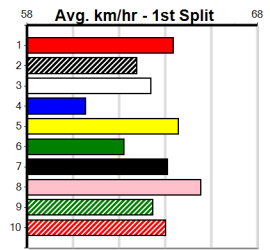

BARN BAR FUNCTION ROOM

Distance: 400m, Race Type: Tier 3 - Grade 7, Total Prizemoney: $1,530
1st: $1,000, 2nd: $320, 3rd: $160, 4th: $50

Watchdog Tips:

Bet:

Form Box	Wgt	Dist	Track	Date	Time	BON	Margin	1st/2nd (Time)	PIR	Checked	Comment	WR	Split 1	S/P	Grade

SUPER SPEED [7]

BE Dog Nov-21 Sire: BAROOGA BRETT Dam: BALKAN DOTTI
Owner(s): B Garrick
Winning Distances: < 300m (0) 300 - 399m (0) 400 - 499m (1) 500 - 599m (0) 600 - 699m (0) > 700m (0)
Winning Weights: 32.5(1)

ST (-)	31.2	400	WGL	08-Aug-24												
ST (-)	31.3	400	WGL	22-Aug-24	23.70			5.50L	Trial Cleared	M/12			8.45		ST	
2nd (8)	32.2	400	WGL	R9 19-Sep-24	23.17	22.83		0.75L	MINA WINGS (23.13)	S/22			8.39		$4.80 X67	
7th (3)	32.3	400	WGL	R10 11-Oct-24	23.43	22.36		15.00	WINTER GOES (22.44)	M/77			8.72		$9.10 7	
5th (3)	32.5	400	WGL	R3 22-Oct-24	23.56	22.73		5.50L	ATHENIAN GODDESS (23.18)	M/35			8.64		$23.00 7	
3rd (1)	33.2	400	WGL	R4 31-Oct-24	23.09	22.67		2.00L	ROSE OPAL (22.96)	M/42			8.59		$6.40 T3-7	
4th (2)	33.2	400	WGL	R2 04-Nov-24	23.11	22.45		8.50L	OUR BOY SHANNON (22.52)	M/44			8.46		$30.10 X67	
4th (3)	32.5	400	WGL	R9 12-Dec-24	23.34	22.69		5.50L	KILMANY WARRIOR (22.98)	M/54			8.68		$11.40 T3-7	

Last 3 wins NOT included above

1st (6)	32.5	400	WGL	R3 22-Aug-23	22.72	22.50		7.00L	BIG STACKS (23.18)	M/11			SW		8.40	$15.50 M

Box History

Bx	1st	2nd	3rd	4th	5th	6th	7th	8th
1			1					1
2					1	1		
3					1	1		1
4								
5								
6	1							
7								
8		1						

Prize Best $2285.00
Starts 22.72(6)-22/8/23
Trk/Dts 10-1-1-1
APM 9-1-1-1 343

MISS BRONX [7]

BD Bitch Oct-22 Sire: JUNGLE DEUCE Dam: EBBY BRAE
Owner(s): M Drysdale
Winning Distances: < 300m (0) 300 - 399m (0) 400 - 499m (1) 500 - 599m (0) 600 - 699m (0) > 700m (0)
Winning Weights: 27.1(1)

2nd (7)	27.3	400	WGL	R3 28-Nov-24	23.78	22.74		1.00L	RICOLINA PEARL (23.71)	M/22			8.81		$7.50 T3-M		
6th (5)	27.4	450	BAL	R2 09-Dec-24	26.55	25.56		7.50L	PAW TRINNY (26.03)	M/434			W		6.74	$24.90 T3-M	
6th (8)	27.0	400	WGL	R1 12-Dec-24	23.70	22.69		11.00	WANT SOME (22.94)	M/7					8.73	$10.30 T3-M	
6th (6)	27.2	400	GEL	R3 31-Dec-24	23.68	22.76		13.00	MANDOLIN STORM (22.83)	M/46					8.73	$7.20 M	
3rd (5)	27.4	390	BAL	R1 06-Jan-25	23.15	22.43		5.50L	MAURITIAN LUCAS (22.79)	M/23					8.71	$38.00 T3-M	
1st (5)	27.1	400	WGL	R1 09-Jan-25	22.95	22.59		3.25L	HANNA'S AVATAR (23.17)	M/11					8.43	$20.70 T3-M	
2nd (8)	27.4	400	WGL	R3 14-Jan-25	23.25	22.54		3.25L	MAYFAIR JILL (23.02)	M/22					8.63	$59.60 7	
8th (8)	28.0	450	BAL	R10 20-Jan-25	26.71	25.32		15.00	WINE LOVER (25.67)	M/768				VO		6.78	$27.00 X67

Last 3 wins NOT included above

Box History

Bx	1st	2nd	3rd	4th	5th	6th	7th	8th
1								1
2								
3								
4								
5	1		1			1		1
6						1		
7		1						
8		1	1			1		1

Prize Best $2240.00
Starts 22.95(5)-9/1/25
Trk/Dts 11-1-2-2
APM 6-1-2-0 2144