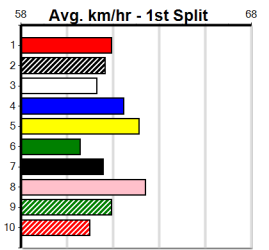

SPORTSBET MAKE IT A MULTI

Distance: 400m, Race Type: Tier 3 - Maiden, Total Prizemoney: $1,530
1st: $1,000, 2nd: $320, 3rd: $160, 4th: $50

Watchdog Tips: [ ] [ ] [ ] [ ] Bet: [ ]

Table with columns: Form Box, Wgt, Dist, Track, Date, Time, BON, Margin, 1st/2nd (Time), PIR, Checked, Comment, W/R, Split 1, S/P, Grade

NADIA'S CHARM [M]
BEBD Bitch May-23 Sire: FERAL FRANKY Dam: SHE'S A CHARM
Owner(s): A Gringhuis
Trainer: Arend Gringhuis (Ripplebrook)
Winning Distances: < 300m (0) 300 - 399m (0) 400 - 499m (0) 500 - 599m (0) 600 - 699m (0) > 700m (0)
Winning Weights:
5th (7) 29.3 400 WGL R1 31-Dec-24 23.36 22.38 3.5L DOUBLE DAICOS (23.12) M/34 . . . 8.58 $12.30 M
3rd (3) 29.5 400 WGL R2 07-Jan-25 23.25 22.55 4.00L FIESTA AZUL (22.97) M/33 . . . 8.66 $10.30 M
7th (7) 29.7 400 WGL R2 14-Jan-25 24.58 22.54 25.00 ENDEAVOUR (22.88) M/77 . . . 9.16 $10.60 M
Last 3 wins NOT included above
Box History
Prize Best $260.00
Starts 23.25(3)-7/1/25
Trk/Dts 3-0-0-1
APM 3-0-0-1 260

WARRIOR LIZZY [M]
BK Bitch Jan-23 Sire: ASTON RUPEE Dam: DIAMOND BANNER
Owner(s): L Fulford
Trainer: Cindy Fulford (Maffra)
Winning Distances: < 300m (0) 300 - 399m (0) 400 - 499m (0) 500 - 599m (0) 600 - 699m (0) > 700m (0)
Winning Weights:
7th (6) 27.7 435 SLE R3 16-Oct-24 26.19 24.34 21.00 HOLLY ROSE (24.74) M/677 . . . 5.49 $51.60 M
5th (6) 28.1 400 WGL R2 14-Nov-24 23.73 22.72 13.00 MARSHMALLOW (22.88) M/55 . . . 8.72 $17.20 M
7th (4) 28.1 435 SLE R1 27-Nov-24 25.76 24.44 18.00 SCOUT ACE (24.56) M/666 . . . 5.47 $60.50 M
3rd (6) 28.2 400 WGL R2 05-Dec-24 23.38 22.65 11.00 FLYING MCKEON (22.66) M/33 . . . 8.64 $12.70 M
3rd (7) 27.9 400 WGL R3 12-Dec-24 23.56 22.69 9.00L CORDOVA (22.94) Q/33 . . . 0.00 $34.10 T3-M
7th (5) 28.0 435 SLE R1 01-Jan-25 25.79 24.63 15.00 SALLY CAN WAIT (24.79) M/566 . . . 5.54 $40.20 T3-M
2nd (2) 28.1 400 WGL R2 09-Jan-25 23.43 22.59 7.50L SLOW CHEETAH (22.93) Q/52 . . . 8.67 $5.70 T3-M
6th (1) 27.9 435 SLE R3 19-Jan-25 25.76 24.33 11.00 TRENDY TOMMY (25.02) Q/666 . . . 5.37 $30.80 MH
Last 3 wins NOT included above
Box History
Prize Best $715.00
Starts 23.38(6)-5/12/24
Trk/Dts 9-0-1-2
APM 5-0-1-2 621