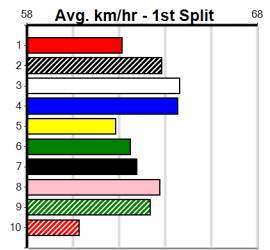

VIATEK (1-2 WINS)

Distance: 460m, Race Type: Tier 3 - Restricted Win, Total Prizemoney: $1,530
1st: $1,000, 2nd: $320, 3rd: $160, 4th: $50

Watchdog Tips:

Bet:

Form Box Wgt Dist Track Date Time BON Margin 1st/2nd (Time) PIR Checked Comment W/R Split 1 S/P Grade

STORMY SECRET [6]
BK Dog Sep-22 Sire: AUSSIE SECRET Dam: DYNA SARAH
Owner(s): L Bean
Trainer: Bryan Sykes (Beaconsfield Upper)
Winning Distances: < 300m (0) 300 - 399m (0) 400 - 499m (2) 500 - 599m (0) 600 - 699m (0) > 700m (0)
Winning Weights: 29.6(1) 30.4(1)
4th (7) 30.3 400 WGL R9 16-Aug-24 23.28 22.44 8.50L RHYTHMIC ENERGY (22.69) S/63 . . . . 8.64 $5.10 X67
6th (6) 29.4 400 WGL R10 20-Sep-24 23.60 22.68 12.00 FLYING HELLCAT (22.77) M/86 . . . . 8.85 $17.30 X67
1st (5) 29.6 400 WGL R9 03-Oct-24 22.97 22.58 2.00L ASTONISHING LADY (23.11) M/11 . . . SW . 8.50 $2.60 T3-7
5th (3) 29.5 435 SLE R9 09-Oct-24 25.18 24.13 8.50L MAKE IT POP (24.61) M/444 . . . . 5.44 $7.60 X67
3rd (1) 29.9 435 SLE R5 16-Oct-24 25.17 24.34 6.00L SOMERTON KAREN (24.78) M/543 . . . . 5.44 $5.70 6G
7th (4) 30.3 435 SLE R2 27-Oct-24 25.40 24.09 9.50L TOMMY THE HOOD (24.75) M/577 . . . . 5.28 $11.30 X67
5th (1) 31.5 390 BAL R11 30-Dec-24 22.68 22.30 5.00L PAW WAITARA (22.33) S/54 . . . . 8.66 $3.60 T3-6
6th (3) 31.5 400 GEL R2 03-Jan-25 23.65 22.38 13.00L HONEY BUNNY (22.80) S/66 . . . . 8.93 $36.70 X67
Last 3 wins NOT included above
1st (7) 30.4 435 SLE R1 17-Jul-24 25.05 24.54 2.00L I'M A TREASURE (25.19) S/511 . . . . 5.38 $7.50 M

1

Box History
Bx 1st 2nd 3rd 4th 5th 6th 7th 8th
1 1 1 1 1
2 1 1 1
3 1 1 1
4 1 1
5 1 1
6 1 1
7 1 1
8 1
Prize Best $3730.00
Starts FSTD
Trk/Dts 12-2-1-1
APM 0-0-0-0 1401

WILE COYOTE [7]
RBD Bitch Dec-22 Sire: BARCIA BALE Dam: PARTY LIGHTS
Owner(s): R Moore
Trainer: Marlene Schmidt (Devon Meadow)
Winning Distances: < 300m (0) 300 - 399m (1) 400 - 499m (0) 500 - 599m (0) 600 - 699m (0) > 700m (0)
Winning Weights: 27.5(1)
7th (4) 27.1 525 MEP R2 20-Nov-24 31.33 30.03 16.00 FUJI APPLE (30.26) M/6777 . . . . 5.50 $5.10 M
6th (3) 27.0 525 MEP R1 27-Nov-24 31.46 30.02 5.50L GOLD VENOM (31.08) Q/2666 . . . . 5.22 $11.70 M
2nd (6) 27.3 515 SAP R1 09-Dec-24 30.46 29.54 3.00L THIRD TIME CHARM (30.26) M/6532 . . . . 5.24 $12.50 M
1st (6) 27.5 350 HVL R2 20-Dec-24 19.53 19.36 1.25L MIA MASTER (19.61) M/2 . . . . 6.60 $3.60 T3-M
4th (1) 27.1 525 MEP R9 01-Jan-25 30.72 29.85 8.00L POCKET MOUSE (30.17) M/5444 . . . . 5.29 $6.00 X67
3rd (4) 27.0 460 WGL R4 07-Jan-25 26.35 25.65 4.00L AMRON SAMMY (26.09) M/455 . . . . 6.82 $26.40 7
4th (5) 27.0 525 MEP R7 15-Jan-25 31.00 29.93 6.00L PAW MADDOX (30.60) M/7654 . . . VO . 5.29 $13.40 X67
Last 3 wins NOT included above

2

Box History
Bx 1st 2nd 3rd 4th 5th 6th 7th 8th
1 1 1
2 1 1
3 1 1
4 1 1
5 1 1
6 1 1
7 1 1
8 1
Prize Best $2040.00
Starts 26.35(4)-7/1/25
Trk/Dts 7-1-1-1
APM 1-0-0-1 1722