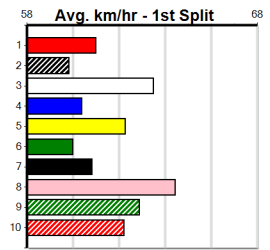

OAKS SUPER BOX

Distance: 400m, Race Type: Tier 3 - Maiden, Total Prizemoney: $1,530
1st: $1,000, 2nd: $320, 3rd: $160, 4th: $50

MIGHTY HEIGHTY (3) was desperately unlucky here last week and a clear run early can see him make amends today. SLEEK DESIGN (8) is better than his past few runs and he will get plenty of room early on. TOWN LEGEND (6) has solid claims

Watchdog Tips: **3** **8** **6** **1** **Bet:** **Win 3**

1

MIDNIGHT SNACK [M] **$6.50**

BK **Bitch** **Nov-22** **Still learning, draw should help, keep safe**

Owner(s): A Lie **Sire: FERAL FRANKY** **Dam: JUNK FOOD JUNKIE**

Trainer: Jason Sharp (Lara)

Winning Distances: < 300m (0) 300 - 399m (0) 400 - 499m (0) 500 - 599m (0) 600 - 699m (0) > 700m (0)

Winning Weights:

Run	Pos	Wgt	Dist	Track	Date	Time	BOB	Margin	1st/2nd (Time)	PIR	Checked	Comment	W/R	Split 1	S/P	Grade
7th	(4)	27.1	400	GEL	R1	28-Sep-24	23.82	22.46	19.00 HE'S ALL THAT (22.52)	S/77	.	.	.	9.25	$6.20	M
8th	(8)	27.4	390	BAL	R1	16-Oct-24	23.65	21.97	19.00 CHEEKY DEED (22.33)	M/88	.	V28	.	9.09	$29.10	M
4th	(8)	27.1	390	WBL	R1	13-Jan-25	23.19	22.26	12.00 MEMORIES OF ROSE (22.39)	M/86	.	.	.	8.97	$14.60	M

Last 3 wins NOT included above

Box History

Bx	1st	2nd	3rd	4th	5th	6th	7th	8th
1								
2								
3								
4								1
5								
6								
7								
8				1				1

Prize Best: $50.00 FSH
Starts: 3-0-0-0
Trk/Dts: 0-0-0-0
APM: 50

2

BLACK SMILEY [M] **$9.00**

BK **Bitch** **May-22** **Solidly placed two runs back, put in exotics**

Owner(s): C Fulford **Sire: MY REDEEMER** **Dam: PLEACH**

Trainer: Corey Fulford (Maffra)

Winning Distances: < 300m (0) 300 - 399m (0) 400 - 499m (0) 500 - 599m (0) 600 - 699m (0) > 700m (0)

Winning Weights:

Run	Pos	Wgt	Dist	Track	Date	Time	BOB	Margin	1st/2nd (Time)	PIR	Checked	Comment	W/R	Split 1	S/P	Grade
7th	(1)	25.1	510	SLE	R2	05-Nov-24	30.12	28.98	17.00 WARRIOR ETHAN (28.98)	M/777	.	.	.	9.79	$5.50	T3-M
6th	(4)	24.9	460	WGL	R1	05-Dec-24	26.71	25.97	6.50L HAPPY INTENTION (26.25)	M/644	.	.	.	6.85	$29.80	M
5th	(7)	25.0	435	SLE	R2	11-Dec-24	25.62	24.66	13.00 SPARKLING GIRL (24.75)	M/333	.	.	.	5.53	$28.00	M
6th	(2)	24.8	510	SLE	R2	18-Dec-24	30.07	29.05	10.00 NOSEY BLUEY (29.39)	M/234	.	.	.	9.45	$53.60	T3-M
6th	(8)	24.6	510	SLE	R1	26-Dec-24	29.66	28.22	13.00 SELECT KYRON (28.79)	M/566	.	.	.	9.44	$29.00	MH
5th	(1)	24.7	435	SLE	R2	01-Jan-25	25.62	24.63	8.50L MY BLUE ROSE (25.05)	S/776	.	.	.	5.63	$9.80	T3-M
2nd	(4)	24.5	435	SLE	R1	08-Jan-25	25.11	24.66	2.75L ARCHER NINE (24.93)	M/322	.	.	.	5.32	$23.80	M
5th	(2)	24.3	435	SLE	R1	19-Jan-25	26.03	24.33	20.00 ELLA'S DREAM (24.70)	M/466	.	.	.	5.49	$15.00	MH

Last 3 wins NOT included above

Box History

Bx	1st	2nd	3rd	4th	5th	6th	7th	8th
1					1			1
2						1	1	1
3								
4	1					1		
5								
6								
7					1			
8						2		

Prize Best: $320.00
Starts: 23.80(2)-22/10/24
Trk/Dts: 10-0-1-0
APM: 1-0-0-0 320