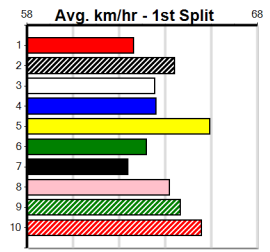

PAUA OF BUDDY AT STUD

Distance: 460m, Race Type: Grade 5 T3, Total Prizemoney: $1,530
1st: $1,000, 2nd: $320, 3rd: $160, 4th: $50

Watchdog Tips:

Bet:

Table with columns: Form Box, Wgt, Dist, Track, Date, Time, BON, Margin, 1st/2nd (Time), PIR, Checked, Comment, W/R, Split 1, S/P, Grade

JAMS NIMBLE [5]
WBK Bitch Jan-22 Sire: NEED MY MONEYNOW Dam: GRANDANA QUALI
Owner(s): P Young
Trainer: Nicole Lund (Longwarry)
Winning Distances: < 300m (0) 300 - 399m (1) 400 - 499m (5) 500 - 599m (0) 600 - 699m (0) > 700m (0)
Winning Weights: 23.7(2) 23.8(2) 24.0(2)
Box History table and Prize Best Starts table included.

ROUGH GEM (NSW)[5]
BK Bitch Aug-21 Sire: HOOKED ON SCOTCH Dam: KOORINGA THELLY
Owner(s): F Bickerton
Trainer: Frederick Bickerton (Pearcedale)
Winning Distances: < 300m (0) 300 - 399m (0) 400 - 499m (0) 500 - 599m (3) 600 - 699m (0) > 700m (0)
Winning Weights: 26.3(1) 26.4(1) 26.6(1)
Box History table and Prize Best Starts table included.

TAKE THE EDGE [5]
BK Bitch Mar-22 Sire: MY REDEEMER Dam: BAG OF TRICKS
Owner(s): R Haines
Trainer: Donna Dean (Nyora)
Winning Distances: < 300m (0) 300 - 399m (4) 400 - 499m (1) 500 - 599m (0) 600 - 699m (0) > 700m (0)
Winning Weights: 26.0(1) 26.2(2) 26.4(1) 26.6(1)
Box History table and Prize Best Starts table included.

MIGHTY HANNIBAL [5]
BK Dog Feb-21 Sire: BERNARDO Dam: MIGHTY MATILDA
Owner(s): J Brown
Trainer: John Brown (Nyora)
Winning Distances: < 300m (0) 300 - 399m (3) 400 - 499m (3) 500 - 599m (1) 600 - 699m (0) > 700m (0)
Winning Weights: 35.8(1) 36.1(1) 36.9(1) 37.1(1) 37.8(1) 38.2(1) 39.1(1)
Box History table and Prize Best Starts table included.

ASTON BAHT [5]
RBD Bitch Jun-22 Sire: COLLISION Dam: ASTON RHONE
Owner(s): R Borda
Trainer: Nicole Lund (Longwarry)
Winning Distances: < 300m (0) 300 - 399m (2) 400 - 499m (5) 500 - 599m (0) 600 - 699m (0) > 700m (0)
Winning Weights: 26.0(1) 26.1(1) 26.2(2) 27.0(1) 27.1(1) 27.4(1)
Box History table and Prize Best Starts table included.