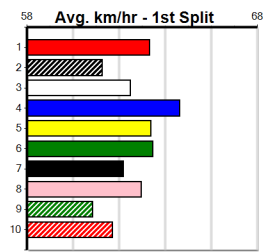

SPORTSBET GREEN TICKS

Distance: 400m, Race Type: Grade 5 T3, Total Prizemoney: $1,530
1st: $1,000, 2nd: $320, 3rd: $160, 4th: $50

DAINTREE VISION (3) was narrowly beaten at Sale last time and he can go one better today.
BEFORE NOON (8) is better than her past three runs and she is suitably drawn out wide. BLUE
CHASER (2) has claims

Watchdog Tips: 3 8 2 6 Bet: Box Quinella 2,3,8 ($10 for 333.33%)

Form Box Wgt Dist Track Date Time BON Margin 1st/2nd (Time) PIR Checked Comment W/R Split 1 S/P Grade

UPTIGHT [5] Down on confidence, draw helps, place claims $5.00
BD Dog Jan-22 Sire: SUPERIOR PANAMA Dam: JUST WINS BOSS
Owner(s): M Italia Trainer: Michael Italia (Pearcedale)
Winning Distances: < 300m (0) 300 - 399m (1) 400 - 499m (5) 500 - 599m (0) 600 - 699m (0) > 700m (0)
Winning Weights: 30.0(1) 30.3(1) 31.0(1) 31.2(1) 31.3(1) 31.9(1)
5th (2) 31.5 515 SAP R7 10-Jun-24 30.30 29.57 7.00L BRONELLY STRIKER (29.84) M/7666 . . . V7 . . . 5.32 $8.50 5
4th (3) 31.0 460 WGL R6 04-Jul-24 26.80 26.13 3.5L LINDENOW PATCH (26.56) M/755 . . . . 6.80 $3.40 5
3rd (5) 31.0 515 SAP R11 08-Jul-24 30.21 29.50 7.50L BAY TUDOR (29.70) M/7884 . . . . 5.30 $16.30 5NP
8th (6) 31.0 595 SAP R7 15-Jul-24 37.35 34.71 32.00 TARGET RANGE (35.17) S/7888 . . . . . V60 . . . . . 10.11 $8.40 5
5th (1) 32.2 460 WGL R5 28-Nov-24 26.68 26.13 3.25L GO ASTRAY (26.46) Q/112 . . . . 6.63 $3.10 T3-5
6th (2) 32.4 460 WGL R6 12-Dec-24 26.77 26.08 10.00 BANDARI (26.09) S/886 . . . . 6.87 $3.90 T3-5
5th (4) 31.9 515 SAP R12 30-Dec-24 30.95 29.30 22.00 BLUE VENDETTA (29.42) M/2255 . . . . 5.19 $44.60 5
7th (5) 31.7 515 SAP R7 06-Jan-25 30.58 29.37 8.00L SUPERFLY GIRL (30.05) S/7777 . . . . . SW 5.36 $17.80 5NP
Last 3 wins NOT included above
1st (2) 31.0 395 TRA R3 31-Jan-24 22.33 21.84 2.25L HARVEY (22.47) M/111 . . . . 3.72 $3.50 5NP
1st (3) 31.3 460 WGL R7 06-Feb-24 25.76 25.63 3.5L LAKEVIEW BENNY (26.00) Q/111 . . . . . SW 6.45 $1.70 5
1st (1) 31.9 460 WGL R8 09-May-24 26.35 26.35 0.75L CAPTURE MY SOUL (26.40) Q/111 . . . . 6.60 $2.80 X45