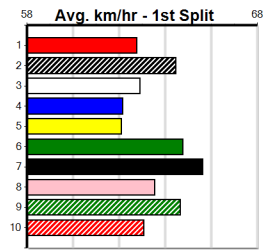

SHIMA SHINE AT STUD

Distance: 460m, Race Type: Grade 5 T3, Total Prizemoney: $1,530
1st: $1,000, 2nd: $320, 3rd: $160, 4th: $50

EASY PIE (3) was a strong 24.75 Sale winner recently and he looks very well graded in this event.
PLAYBACK (2) is better than his form indicates and he should get a clear crack at them mid race.
ASTRONOMICA (6) won't be far away

Watchdog Tips: 3 2 6 5 Bet: Box Quinella 2,3,6 ($10 for 333.33%)

MAX TANGO [5] SCRATCHED $7.50
BE Dog Feb-22 Sire: FERNANDO BALE Dam: MAX DANCER
Owner(s): M McClelland
Trainer: Mark McClelland (Lovely Banks)
Winning Distances: < 300m (0) 300 - 399m (0) 400 - 499m (3) 500 - 599m (0) 600 - 699m (0) > 700m (0)
Winning Weights: 34.2(1) 34.7(2)
4th (7) 33.3 400 GEL R12 01-Oct-24 23.23 22.76 2.50L PENNY BLUE DEMON (23.05) S/65 . . . . . 8.71 $13.70 5
7th (8) 33.4 450 SHP R8 10-Oct-24 26.29 25.67 9.00L FRYPAN LOMAR (25.67) S/656 . . . . . 6.94 $19.10 5
8th (3) 33.0 450 SHP R8 17-Oct-24 26.32 25.57 10.00 BROOMBRAE TOMMY (25.65) S/658 . . . . . 6.76 $64.60 T3-5
8th (5) 33.5 450 SHP R6 24-Oct-24 26.61 25.59 11.00 YABBY GANG (25.86) M/667 . . . . . 6.97 $5.20 5
5th (5) 33.5 450 SHP R7 31-Oct-24 26.13 25.48 8.50L GEORGE'S BEST (25.54) M/655 . . . . . 6.84 $20.70 T3-5
5th (7) 33.6 450 SHP R5 21-Nov-24 26.03 25.58 3.75L ARGYLE MAGGIE (25.77) M/444 . . . . . 6.86 $33.70 T3-5
6th (5) 33.4 450 SHP R6 28-Nov-24 26.31 25.42 8.00L ASTON SEAN (25.77) M/766 . . . . . 6.95 $20.00 5
8th (1) 33.4 460 GEL R8 10-Dec-24 26.60 25.99 6.00L RAGIN' ABLETT (26.21) M/677 . . . . . 6.77 $25.40 5
Last 3 wins NOT included above
1st (4) 34.7 425 BEN R1 11-May-24 24.59 24.05 1.75L SOHO QUICKLY BY (24.71) M/333 . . . . . 6.76 $6.30 M
1st (3) 34.7 425 BEN R9 20-Jul-24 24.70 24.13 3.5L CAPTAIN KATIE (24.93) S/411 . . . SW . . . 6.85 $7.80 7
1st (1) 34.2 450 BAL R10 11-Aug-24 26.05 25.52 2.25L XARN BALE (26.19) Q/111 . . . . . 6.73 $10.20 T3-6

PLAYBACK [5] $6.50
BK Dog Oct-22 Sire: PLAYLIST Dam: VALLEY REAPER
Owner(s): P Pollutro
Trainer: Matthew Clark (Briagolong)
Winning Distances: < 300m (0) 300 - 399m (2) 400 - 499m (1) 500 - 599m (0) 600 - 699m (0) > 700m (0)
Winning Weights: 33.8(2) 34.1(1)
3rd (3) 33.9 460 WGL R7 27-Sep-24 26.29 25.65 6.50L CAPRICORN ONE (25.84) M/455 . . . SW . . . 6.57 $8.80 RW
4th (8) 33.9 460 WGL R8 11-Oct-24 26.20 25.95 3.75L NO MORE GAMES (25.95) M/843 . . . . . 6.75 $11.80 X45
6th (4) 33.7 460 WGL R5 08-Nov-24 26.31 25.55 8.00L SPRIETLY SIAN (25.75) S/777 . . . . . 6.62 $24.90 5H
6th (6) 34.0 460 WGL R8 19-Nov-24 26.43 25.67 2.50L BANKRUPT (26.26) M/666 . . . . . 6.70 $9.40 5
5th (2) 33.8 460 WGL R10 29-Nov-24 26.52 25.62 13.00 REALITY BEST (25.68) S/355 . . . . . 6.68 $8.10 RW
7th (1) 33.5 435 SLE R8 01-Jan-25 25.27 24.63 7.00L TOOTSIE (24.81) M/366 . . . . . 5.35 $2.50 T3-5
4= (3) 33.3 460 WGL R7 07-Jan-25 26.53 25.65 2.50L SODA DUKE (26.36) M/446 . . . . . 6.81 $20.60 5
7th (6) 33.3 515 SAP R12 13-Jan-25 30.42 29.43 9.00L COOPER'S LEGACY (29.79) S/4667 . . . . . 5.17 $28.50 RW
Last 3 wins NOT included above
1st (8) 34.1 300 HVL R1 14-Jul-24 17.10 16.69 5.50L DAMAGED PANEL (17.46) S/3 . . . . . 4.13 $9.10 M
1= (4) 33.8 350 HVL R9 06-Sep-24 19.79 19.01 0.50L SPARTAN S/6 . . . . . 6.85 $1.90 T3-7
1st (1) 33.8 400 WGL R3 12-Sep-24 22.86 22.86 3.00L OLYMPIC HISTORY (23.07) M/22 . . . . . 8.47 $3.90 T3-6