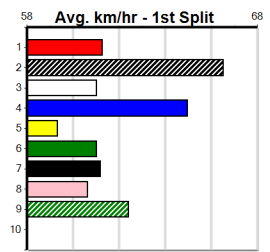

G'DAY CHEF CATERERS

Distance: 460m, Race Type: Tier 3 - Maiden, Total Prizemoney: $1,530
1st: $1,000, 2nd: $320, 3rd: $160, 4th: $50

IRISH PADDY (2) was ultra impressive when placed at Healesville last time and he will find this a lot easier. GO SEE IAN (5) is a long time maiden but he does have talent and he will be strong in the run home. ULTIMATE LEXI (4) can show early pace

Watchdog Tips: 2 5 4 1 Bet: Win 2

NEVER SOBER [M] Had a few chances but the draw helps, place $10.00
Owner(s): R Haines
Winning Distances: < 300m (0) 300 - 399m (0) 400 - 499m (0) 500 - 599m (0) 600 - 699m (0) > 700m (0)
Trainer: Donna Dean (Nyora)

IRISH PADDY [M] Impressive last time, good muster, yes $1.90
Owner(s): M Schmidt
Winning Distances: < 300m (0) 300 - 399m (0) 400 - 499m (0) 500 - 599m (0) 600 - 699m (0) > 700m (0)
Trainer: Christian Schmidt (Devon Meado)

PLUSH [M] Lack of early speed is a worry, prefer to watch $21.00
Owner(s): A Gringhuis
Winning Distances: < 300m (0) 300 - 399m (0) 400 - 499m (0) 500 - 599m (0) 600 - 699m (0) > 700m (0)
Trainer: Thomas Currie (Drouin)

ULTIMATE LEXI [M] Can show good early burn, threat if crosses $6.00
Owner(s): F Andrighetto
Winning Distances: < 300m (0) 300 - 399m (0) 400 - 499m (0) 500 - 599m (0) 600 - 699m (0) > 700m (0)
Trainer: Brad Sands (Pakenham)

GO SEE IAN [M] Had a few chances but can charge late, danger $6.00
Owner(s): C Fulford
Winning Distances: < 300m (0) 300 - 399m (0) 400 - 499m (0) 500 - 599m (0) 600 - 699m (0) > 700m (0)
Trainer: Corey Fulford (Maffra)

1
2
3
4
5