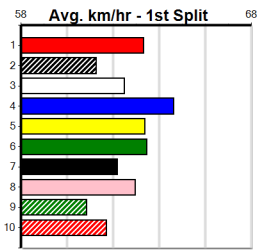

Warragul
12
6:42PM
(VIC time)

SPORTSBET GREEN TICKS

Distance: 400m, Race Type: Grade 5 T3, Total Prizemoney: $1,530
1st: $1,000, 2nd: $320, 3rd: $160, 4th: $50

Watchdog Tips:

Bet:

Form Box Wgt Dist Track Date Time BON Margin 1st/2nd (Time) PIR Checked Comment W/R Split 1 S/P Grade

1

UPTIGHT [5]
BD Dog Jan-22 Sire: SUPERIOR PANAMA Dam: JUST WINS BOSS
Owner(s): M Italia Trainer: Michael Italia (Pearcedale)
Winning Distances: < 300m (0) 300 - 399m (1) 400 - 499m (5) 500 - 599m (0) 600 - 699m (0) > 700m (0)
Winning Weights: 30.0(1) 30.3(1) 31.0(1) 31.2(1) 31.3(1) 31.9(1)

Box	1st	2nd	3rd	4th	5th	6th	7th	8th
1	2	1	3		1		1	1
2	1			2	2	2		
3	1			2			2	
4			3		1			
5	1		1					1
6			1			1	1	1
7		1	1					2
8	1			2	1	1		1

Prize Best Starts Trk/Dts APM: $12990.00, 22.78(1)-3/10/23, 42-6-2-9, 8-1-1-2, 1522

5th (2) 31.5 515 SAP R7 10-Jun-24 30.30 29.57 7.00L BRONELLY STRIKER (29.84) M/7666 . . . V7 . . . 5.32 $8.50 5
4th (3) 31.0 460 WGL R6 04-Jul-24 26.80 26.13 3.5L LINDENOW PATCH (26.56) M/7755 . . . . . 6.80 $3.40 5
3rd (5) 31.0 515 SAP R11 08-Jul-24 30.21 29.50 7.50L BAY TUDOR (29.70) M/7884 . . . . . 5.30 $16.30 5NP
8th (6) 31.0 595 SAP R7 15-Jul-24 37.35 34.71 32.00 TARGET RANGE (35.17) S/7888 . . . . . V60 . . . 10.11 $8.40 5
5th (1) 32.2 460 WGL R5 28-Nov-24 26.68 26.13 3.25L GO ASTRAY (26.46) Q/112 . . . . . 6.63 $3.10 T3-5
6th (2) 32.4 460 WGL R6 12-Dec-24 26.77 26.08 10.00 BANDARI (26.09) S/886 . . . . . 6.87 $3.90 T3-5
5th (4) 31.9 515 SAP R12 30-Dec-24 30.95 29.30 22.00 BLUE VENDETTA (29.42) M/2255 . . . . . 5.19 $44.60 5
7th (5) 31.7 515 SAP R7 06-Jan-25 30.58 29.37 8.00L SUPERFLY GIRL (30.05) S/7777 . . . . . SW . . . 5.36 $17.80 5NP

Last 3 wins NOT included above

1st (2) 31.0 395 TRA R3 31-Jan-24 22.33 21.84 2.25L HURRICANE VEY (22.47) M/111 . . . . . 3.72 $3.50 5NP
1st (3) 31.3 460 WGL R7 06-Feb-24 25.76 25.63 3.5L LAKEVIEW BENNY (26.00) Q/111 . . . . . SW . . . 6.45 $1.70 5
1st (1) 31.9 460 WGL R8 09-May-24 26.35 26.35 0.75L CAPTURE MY SOUL (26.40) Q/111 . . . . . 6.60 $2.80 X45