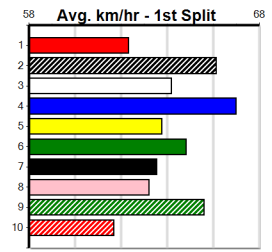

PHOTO MAN AT STUD

Distance: 400m, Race Type: Grade 5 T3, Total Prizemoney: $1,530
1st: $1,000, 2nd: $320, 3rd: $160, 4th: $50

LET'S GO GEORGI (7) has turned in some handy performances at Sale of late and she will find this easier. ON THE COIN (2) has been racing well up the straight and he can settle near the speed. OUT OF TRICKS (3) has solid claims

Watchdog Tips: 7 2 3 6 Bet: Win 7

HURRICANE MAX [5] Down on confidence, draw helps, can run a drum $10.00
BK Dog Oct-19 Sire: STAGGER Dam: MIGNON
Owner(s): V Sultana
Trainer: Victoria Sultana (Trafalgar East)
Winning Distances: < 300m (0) 300 - 399m (5) 400 - 499m (5) 500 - 599m (0) 600 - 699m (0) > 700m (0)
Winning Weights: 29.7(1) 29.9(3) 30.0(3) 30.6(1) 30.8(1) 31.1(1)
Box History table and Prizemoney details.

ON THE COIN [5] Handy straight track form of late, danger $6.00
BK Dog Feb-21 Sire: FERNANDO BALE Dam: MISS VANE
Owner(s): W Rudd
Trainer: Susan Richards (Devon Meadows)
Winning Distances: < 300m (0) 300 - 399m (4) 400 - 499m (2) 500 - 599m (0) 600 - 699m (0) > 700m (0)
Winning Weights: 34.2(2) 34.8(1) 35.0(1) 35.4(1) 35.6(1)
Box History table and Prizemoney details.

OUT OF TRICKS [5] Better than her past two runs indicate, threat $7.50
WF Bitch Oct-21 Sire: OUT OF RANGE Dam: TAYLOR'S CHIP
Owner(s): S Porteus
Trainer: William Major (Tanjil South)
Winning Distances: < 300m (0) 300 - 399m (2) 400 - 499m (1) 500 - 599m (0) 600 - 699m (0) > 700m (0)
Winning Weights: 26.5(1) 26.8(1) 27.0(1)
Box History table and Prizemoney details.

HYPERKINETIC (QLD)[5] Good record here but down on best form, risky $8.00
F Dog Feb-20 Sire: ZAMBORA BROCKIE Dam: KATHIE'S FLASH
Owner(s): G Mifsud
Trainer: Shaun Mifsud (Hernes Oak)
Winning Distances: < 300m (0) 300 - 399m (2) 400 - 499m (7) 500 - 599m (0) 600 - 699m (0) > 700m (0)
Winning Weights: 33.9(1) 34.1(1) 34.2(1) 34.4(1) 34.5(2) 34.7(1) 34.8(1) 34.9(1)
Box History table and Prizemoney details.

UNDER HIS SPELL [5] Not the worst, can show early pace, place $9.00
BK Dog Dec-19 Sire: MOREIRA Dam: REALLY MAGIC
Owner(s): I Dann
Trainer: Ian Dann (Korumburra)
Winning Distances: < 300m (0) 300 - 399m (5) 400 - 499m (5) 500 - 599m (0) 600 - 699m (0) > 700m (0)
Winning Weights: 30.4(1) 30.9(1) 31.0(1) 31.4(1) 31.4(1) 32.0(1) 32.4(1) 32.5(1) 32.6(1) 33.1(1) 33.4(1)
Box History table and Prizemoney details.