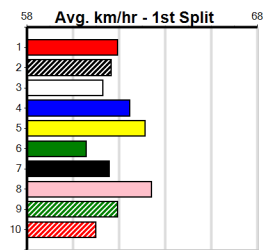

SPORTSBET MAKE IT A MULTI

Distance: 400m, Race Type: Tier 3 - Maiden, Total Prizemoney: $1,530
1st: $1,000, 2nd: $320, 3rd: $160, 4th: $50

HOOKED ON YUBARI (5) has continued to improve with each run and she will find this easier than her racing to date. NADIA'S CHARM (1) was solidly placed here two runs back and she is drawn to get the breaks. STALKING DOUGLAS (6) has claims

Watchdog Tips: 5 1 6 8 Bet: Win 5

Form Box Wgt Dist Track Date Time BON Margin 1st/2nd (Time) PIR Checked Comment W/R Split 1 S/P Grade

NADIA'S CHARM [M] Solidly placed two runs back, well drawn, danger $3.60
Owner(s): A Gringhuis
Winning Distances: < 300m (0) 300 - 399m (0) 400 - 499m (0) 500 - 599m (0) 600 - 699m (0) > 700m (0)
Trainer: Arend Gringhuis (Ripplebrook)

WARRIOR LIZZY [M] Placed in three of five here, place hope again $8.00
Owner(s): L Fulford
Winning Distances: < 300m (0) 300 - 399m (0) 400 - 499m (0) 500 - 599m (0) 600 - 699m (0) > 700m (0)
Trainer: Cindy Fulford (Maffra)

BOMBER'S BEAUTY [M] One paced, beaten in all eight runs here, tested $21.00
Owner(s): G Green
Winning Distances: < 300m (0) 300 - 399m (0) 400 - 499m (0) 500 - 599m (0) 600 - 699m (0) > 700m (0)
Trainer: Geoffrey Green (Woodside)

HURRICANE LUCY [M] Another who is yet to really fire, prefer others $16.00
Owner(s): J Sultana
Winning Distances: < 300m (0) 300 - 399m (0) 400 - 499m (0) 500 - 599m (0) 600 - 699m (0) > 700m (0)
Trainer: Joseph Sultana (Trafalgar East)

HOOKED ON YUBARI [M] Improving type, this is easier, hard to hold out $2.80
Owner(s): Vi Alskar Hundar (SYN), A Lie, J Sharp
Winning Distances: < 300m (0) 300 - 399m (0) 400 - 499m (0) 500 - 599m (0) 600 - 699m (0) > 700m (0)
Trainer: Jason Sharp (Lara)