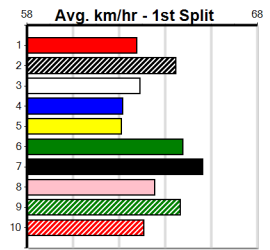

SHIMA SHINE AT STUD

Distance: 460m, Race Type: Grade 5 T3, Total Prizemoney: $1,530
1st: $1,000, 2nd: $320, 3rd: $160, 4th: $50

Watchdog Tips:

Bet:

Form Box Wgt Dist Track Date Time BON Margin 1st/2nd (Time) PIR Checked Comment W/R Split 1 S/P Grade

MAX TANGO [5] BE Dog Feb-22 Sire: FERNANDO BALE Dam: MAX DANCER Trainer: Mark McClelland (Lovely Banks)
Winning Distances: < 300m (0) 300 - 399m (0) 400 - 499m (3) 500 - 599m (0) 600 - 699m (0) > 700m (0)
Winning Weights: 34.2(1) 34.7(2)
4th (7) 33.3 400 GEL R12 01-Oct-24 23.23 22.76 2.50L PENNY BLUE DEMON (23.05) S/65 . . . . 8.71 $13.70 5
7th (8) 33.4 450 SHP R8 10-Oct-24 26.29 25.67 9.00L FRYPAN LOMAR (25.67) S/656 . . . . 6.94 $19.10 5
8th (3) 33.0 450 SHP R8 17-Oct-24 26.32 25.57 10.00 BROOMBRAE TOMMY (25.65) S/658 . . . . 6.76 $64.60 T3-5
8th (5) 33.5 450 SHP R6 24-Oct-24 26.61 25.59 11.00 YABBY GANG (25.86) M/667 . . . . 6.97 $5.20 5
5th (5) 33.5 450 SHP R7 31-Oct-24 26.13 25.48 8.50L GEORGE'S BEST (25.54) M/655 . . . . 6.84 $20.70 T3-5
5th (7) 33.6 450 SHP R5 21-Nov-24 26.03 25.58 3.75L ARGYLE MAGGIE (25.77) M/444 . . . . 6.86 $33.70 T3-5
6th (5) 33.4 450 SHP R6 28-Nov-24 26.31 25.42 8.00L ASTON SEAN (25.77) M/766 . . . . 6.95 $20.00 5
8th (1) 33.4 460 GEL R8 10-Dec-24 26.60 25.99 6.00L RAGIN' ABLETT (26.21) M/677 . . . . 6.77 $25.40 5
Last 3 wins NOT included above
1st (4) 34.7 425 BEN R1 11-May-24 24.59 24.05 1.75L SOHO QUICKLY BY (24.71) M/333 . . . . 6.76 $6.30 M
1st (3) 34.7 425 BEN R9 20-Jul-24 24.70 24.13 3.5L CAPTAIN KATIE (24.93) S/411 . . SW . 6.85 $7.80 7
1st (1) 34.2 450 BAL R10 11-Aug-24 26.05 25.52 2.25L XARN BALE (26.19) Q/111 . . . . 6.73 $10.20 T3-6

Box History table for MAX TANGO with columns Bx, 1st, 2nd, 3rd, 4th, 5th, 6th, 7th, 8th and Prize Best Starts Trk/Dts APM.

PLAYBACK [5] BK Dog Oct-22 Sire: PLAYLIST Dam: VALLEY REAPER Trainer: Matthew Clark (Briagolong)
Winning Distances: < 300m (0) 300 - 399m (2) 400 - 499m (1) 500 - 599m (0) 600 - 699m (0) > 700m (0)
Winning Weights: 33.8(2) 34.1(1)
3rd (3) 33.9 460 WGL R7 27-Sep-24 26.29 25.65 6.50L CAPRICORN ONE (25.84) M/455 . . SW . 6.57 $8.80 RW
4th (8) 33.9 460 WGL R8 11-Oct-24 26.20 25.95 3.75L NO MORE GAMES (25.95) M/843 . . . . 6.75 $11.80 X45
6th (4) 33.7 460 WGL R5 08-Nov-24 26.31 25.55 8.00L SPRITELY SIAN (25.75) S/777 . . . . 6.62 $24.90 5H
6th (6) 34.0 460 WGL R8 19-Nov-24 26.43 25.67 2.50L BANKRUPT (26.26) M/666 . . . . 6.70 $9.40 5
5th (2) 33.8 460 WGL R10 29-Nov-24 26.52 25.62 13.00 REALITY BEST (25.68) S/355 . . . . 6.68 $8.10 RW
7th (1) 33.5 435 SLE R8 01-Jan-25 25.27 24.63 7.00L TOOTSIE (24.81) M/366 . . . . 5.35 $2.50 T3-5
4= (3) 33.3 460 WGL R7 07-Jan-25 26.53 25.65 2.50L SODA DUKE (26.36) M/446 . . . . 6.81 $20.60 5
7th (6) 33.3 515 SAP R12 13-Jan-25 30.42 29.43 9.00L COOPER'S LEGACY (29.79) S/4667 . . . . 5.17 $28.50 RW
Last 3 wins NOT included above
1st (8) 34.1 300 HVL R1 14-Jul-24 17.10 16.69 5.50L DAMAGED PANEL (17.46) S/3 . . . . 4.13 $9.10 M
1= (4) 33.8 350 HVL R9 06-Sep-24 19.79 19.01 0.50L SPARTAN S/6 . . . . 6.85 $1.90 T3-7
1st (1) 33.8 400 WGL R3 12-Sep-24 22.86 22.86 3.00L OLYMPIC HISTORY (23.07) M/22 . . . . 8.47 $3.90 T3-6