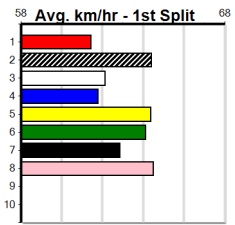

SPORTSBET MAKE IT A MULTI

Distance: 390m, Race Type: Tier 3 - Maiden, Total Prizemoney: $1,530
1st: $1,000, 2nd: $320, 3rd: $160, 4th: $50

2

11:34AM

(VIC time)

SHINING MEGG (5) has come out running in some smart recent placings and she could be the one to catch in this. PAW DENVER (4) has shown plenty of ability in her 2 starts to date and she could be right in the finish again here.

Watchdog Tips:

5

4

2

7

Bet:

Win 5