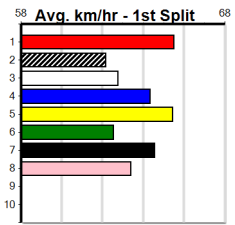

# RACERS FUNCTION CENTRE

Distance: 390m, Race Type: Tier 3 - Grade 6, Total Prizemoney: \$1,530  
1st: \$1,000, 2nd: \$320, 3rd: \$160, 4th: \$50

**10**

**1:54PM**

(VIC time)

SUGAR SHINE (7) has come out running in his smart recent efforts here and he may only need to step cleanly again to salute in this. REDBACK EXPRESS (3) was a handy all the way Bendigo winner 2 starts back and he can challenge here.