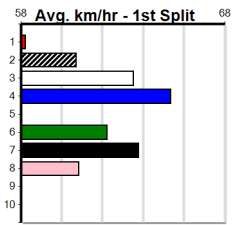

3
11:49AM
(VIC time)

TOP CAT VIDEO

Distance: 390m, Race Type: Tier 3 - Maiden, Total Prizemoney: $1,530
1st: $1,000, 2nd: $320, 3rd: $160, 4th: $50

SMALL MERCIES (7) has recorded good placings in her 2 starts to date and she could be the one to beat in this. CROWDED NEST (4) produced a solid debut placing here 2 back before being injured last start and can challenge if fully fit.

Watchdog Tips: **7** **4** **6** **8** **Bet:** **Trifecta 4,7/4,7/1,6,8 ($10 - 166.67%)**