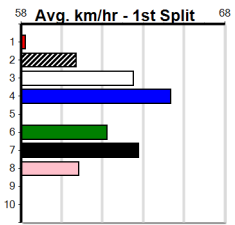

Shepparton

3

11:50AM

(VIC time)

TOP CAT VIDEO

Distance: 390m, Race Type: Tier 3 - Maiden, Total Prizemoney: \$1,530
1st: \$1,000, 2nd: \$320, 3rd: \$160, 4th: \$50

Watchdog Tips:

0 0 0 0