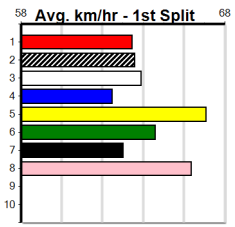

REJUVENATE @ STUD

Distance: 450m, Race Type: Grade 5 T3, Total Prizemoney: $1,530
1st: $1,000, 2nd: $320, 3rd: $160, 4th: $50

11

2:14PM

(VIC time)

Watchdog Tips: **0 0 0 0** Bet: **0**