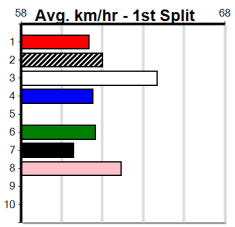

### Track Record:

Distance	Time	Greyhound	Date Set
390m	21.531	LEKTRA HECKLER	18-Dec-23
450m	24.590	REJUVENATE	04-Mar-23
650m	36.788	MISSION APOLLO	11-Sep-23

### Shepparton

**TRACK INFO**  
Track Circumference: 621m  
Bulldog Top Turn: 55m  
Track Width: 6m  
Bulldog Home Turn: 92m

Shepparton

# ELITE COLLARS & LEADS

Distance: 450m, Race Type: Tier 3 - Maiden, Total Prizemoney: \$1,530  
1st: \$1,000, 2nd: \$320, 3rd: \$160, 4th: \$50