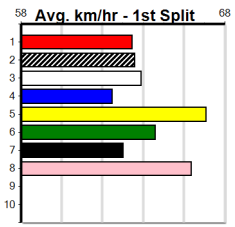

# REJUVENATE @ STUD

Distance: 450m, Race Type: Grade 5 T3, Total Prizemoney: \$1,530  
1st: \$1,000, 2nd: \$320, 3rd: \$160, 4th: \$50