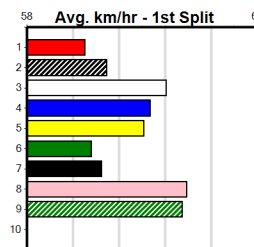

NAGAMBIE GUTTER CLEANING

9

1:39PM

(VIC time)

Distance: 390m, Race Type: Tier 3 - Grade 7, Total Prizemoney: $1,530
1st: $1,000, 2nd: $320, 3rd: $160, 4th: $50

Watchdog Tips: ☐ ☐ ☐ ☐ ☐ Bet:

Form Box	Wgt	Dist	Track	Date	Time	BON	Margin	1st/2nd (Time)	PIR	Checked	Comment	WR	Split 1	S/P	Grade

JOHN BOY [7] BIKS

BK Dog Sep-22 Sire: TIGGERLONG TONK Dam: QUEENIE JEAN
Owner(s): T Kennedy-harris
Trainer: Luke Harris (Devon Meadows)
Winning Distances: < 300m (0) 300 - 399m (1) 400 - 499m (0) 500 - 599m (0) 600 - 699m (0) > 700m (0)
Winning Weights: 35.3(1)

ST (-)	35.3	400	WGL	R2	10-Dec-24	23.41		3.5L Trial Cleared	S/43				3of4		ST
6th (2)	35.9	400	WGL	R2	19-Dec-24	23.60	22.68	13.00 PAW YALE (22.70)	S/77				9.05	$78.40	M
1st (8)	35.3	390	BAL	R10	24-Dec-24	22.68	22.09	1.5L BLINDING FAITH (22.78)	S/42				V5	8.86	$8.70 T3-M
ST (-)	35.6	390	BAL		30-Dec-24	22.73		8.50L Trial Cleared	S/55				4of5	8.81	ST
4th (3)	35.6	390	SHP	R9	02-Jan-25	22.79	22.20	4.00L HOT ROCKER (22.51)	S/65					8.91	$15.10 T3-7
7th (5)	36.0	390	BAL	R10	06-Jan-25	23.38	22.43	14.00 CANDY STRIDE (22.44)	M/88					8.95	$17.00 T3-7
6th (3)	35.9	390	SHP	R2	11-Jan-25	22.87	22.09	8.50L JAICOS (22.28)	S/77					9.03	$29.90 7
2nd (4)	35.8	425	BEN	R3	16-Jan-25	24.88	24.16	0.75L ZERO PREDATOR (24.84)	S/555					6.89	$10.60 T3-7

Last 3 wins NOT included above

Box History

Bx	1st	2nd	3rd	4th	5th	6th	7th	8th
1					1			1
2								
3			1	1				
4	1			1				
5								2
6				1	1			
7			1					
8	1		1					

Prize Best Starts: $2000.00
22.79(3)-2/1/25
Trk/Dts: 16-1-1-3
APM: 2-0-0-0
1743

PAW ISABELLE (NSW)[7]

BK Bitch Jul-22 Sire: ALLEN DEED Dam: FANTA BALE
Owner(s): L Harris
Trainer: Luke Harris (Devon Meadows)
Winning Distances: < 300m (0) 300 - 399m (0) 400 - 499m (1) 500 - 599m (0) 600 - 699m (0) > 700m (0)
Winning Weights: 28.1(1)

2nd (8)	28.6	410	HOR	R4	07-Dec-24	23.67	23.34	1.25L SOLAR JESSIE (23.59)	M/53					10.71	$5.20 7
6th (8)	29.1	460	WGL	R9	10-Dec-24	26.59	25.63	10.00 OVERLAND BOY (25.92)	M/556					6.71	$7.50 RW
3rd (3)	29.3	425	BEN	R3	20-Dec-24	24.79	23.75	3.5L JOLLY ETHICS (24.56)	M/353					6.75	$6.60 7
6th (4)	28.7	450	WBL	R7	26-Dec-24	26.14	25.32	10.00 AVIATION (25.45)	M/665					7.01	$12.20 7
7th (1)	29.0	460	GEL	R6	31-Dec-24	26.97	25.89	13.00 RAVEN OWEN (26.13)	M/887					6.93	$7.90 X67
3rd (6)	29.3	450	BAL	R5	06-Jan-25	26.32	25.77	0.75L MINH BRONCO (26.27)	S/755					6.99	$4.70 T3-RW
6th (1)	29.3	460	WGL	R7	09-Jan-25	26.75	25.74	14.00 BLINKED (25.82)	M/244					6.75	$11.10 T3-RW
6th (8)	29.5	510	SLE	R5	15-Jan-25	29.72	29.03	10.00 IF ONLY (29.03)	S/666					9.72	$18.50 T3-RW

Last 3 wins NOT included above

1st (8)	28.1	400	WGL	R1	16-Jul-24	23.09	22.77	2.25L OUR ELLIE (23.24)	M/33					8.60	$4.50 M

Box History

Bx	1st	2nd	3rd	4th	5th	6th	7th	8th
1							1	2
2	1				1			
3		2		2				
4			1	1	1			
5			1					
6		1	1		1			
7								1
8	1	1			1	2		

Prize Best Starts: $6145.00
22.51(8)-18/4/24
Trk/Dts: 23-1-3-5
APM: 0-0-0-0
2458