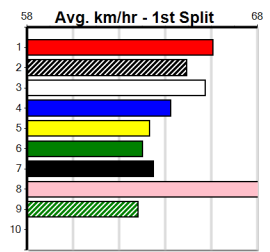

RSN GREY AREAS - WEDNESDAY & FRIDAY

Distance: 390m, Race Type: Grade 5 T3, Total Prizemoney: $1,530
1st: $1,000, 2nd: $320, 3rd: $160, 4th: $50

Watchdog Tips:

Bet:

Table with columns: Form Box, Wgt, Dist, Track, Date, Time, BON, Margin, 1st/2nd (Time), PIR, Checked, Comment, WR, Split 1, S/P, Grade

Race 1: TWILIGHT TORI [5]. BE Bitch Feb-23. Sire: KOBLENZ, Dam: TWILIGHT CONNIE. Owner(s): SUNDOWN (SYN), T Van taarling, F Vantaarling, S Van taarling, L Van taarling, S Vantaarling. Winning Distances: < 300m (0) 300 - 399m (3) 400 - 499m (0) 500 - 599m (0) 600 - 699m (0) > 700m (0). Includes Box History and Prizemoney details.

Race 2: MISS MARCELINE [5]. BEBD Bitch Jun-21. Sire: FERNANDO BALE, Dam: FREYA THE SLAYER. Owner(s): R Bloomfield. Winning Distances: < 300m (0) 300 - 399m (3) 400 - 499m (1) 500 - 599m (0) 600 - 699m (0) > 700m (0). Includes Box History and Prizemoney details.

Race 3: REDEMPTION ROCK [5]. BK Dog Oct-21. Sire: BARCIA BALE, Dam: ZIPPING JAMIE. Owner(s): S Randle. Winning Distances: < 300m (0) 300 - 399m (6) 400 - 499m (1) 500 - 599m (0) 600 - 699m (0) > 700m (0). Includes Box History and Prizemoney details.

Race 4: TINKER DAN [5]. RBD Dog Mar-21. Sire: FERNANDO BALE, Dam: DYNA BOBBI. Owner(s): Burns Racing (SYN), C Burns, J Burns. Winning Distances: < 300m (0) 300 - 399m (7) 400 - 499m (4) 500 - 599m (0) 600 - 699m (0) > 700m (0). Includes Box History and Prizemoney details.

Race 5: BOW EDITION [5]. BK Dog Dec-21. Sire: JS FLAMIN ACE, Dam: LITTLE BIT SWEET. Owner(s): S O'connell. Winning Distances: < 300m (0) 300 - 399m (5) 400 - 499m (4) 500 - 599m (0) 600 - 699m (0) > 700m (0). Includes Box History and Prizemoney details.