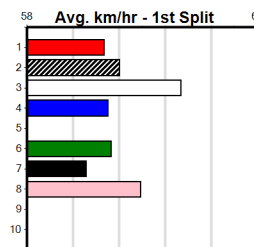

ELITE COLLARS & LEADS

1 11:19AM

(VIC time)

Distance: 450m, Race Type: Tier 3 - Maiden, Total Prizemoney: $1,530
1st: $1,000, 2nd: $320, 3rd: $160, 4th: $50

PAW RAZOR (7) has shown talent in his 3 starts to date and he could be the one to beat in this.
MISS JECKELL (3) has been smartly placed in 3 of her last 5 starts and she could challenge.
MONTANA ICON (8) has claims as well.

Watchdog Tips: **7** **3** **8** **1** **Bet:** Box Quinella 3,7,8 ($10 for 333.33%)

1

WHITE HAWK [M] **Drawn to get the run of the race, can threaten.** **$7.00**

BKW Dog Jul-22 Sire: OVER LIMIT Dam: EMERALD CITY Trainer: Brian Lock (Sailors Gully)

Owner(s): B Lock

Winning Distances: < 300m (0) 300 - 399m (0) 400 - 499m (0) 500 - 599m (0) 600 - 699m (0) > 700m (0)

Winning Weights:

T	(1)	35.2	425	BEN	R4	12-Jul-24	0.00	23.86	DYNAMITE DOUG (24.38)	S/788	V14	6.92	$9.30	MH
5th	(3)	34.8	450	SHP	R1	07-Oct-24	26.02	25.40	7.00L COPPER RUSH (25.56)	M/657		6.88	$7.20	M

Last 3 wins NOT included above

Box History

Box	1st	2nd	3rd	4th	5th	6th	7th	8th
1								
2								
3					1			
4								
5								
6								
7								
8								

Prize Best	$0.00
Starts	26.02(3)-7/10/24
Trk/Dts	2-0-0-0
APM	1-0-0-0

2

LITTLE SPANGO [M] ***** SCRATCHED ***** **$10.00**

WBK Bitch Mar-23 Sire: FERNANDO BALE Dam: MEPUNGA SPECTRE Trainer: James Shaw (Northwood)

Owner(s): J Shaw

Winning Distances: < 300m (0) 300 - 399m (0) 400 - 499m (0) 500 - 599m (0) 600 - 699m (0) > 700m (0)

Winning Weights:

6th	(8)	26.6	390	SHP	R2	31-Oct-24	23.56	22.11	1.00L TWILIGHT TORI (23.49)	M/44	8.82	$7.80	T3-M
7th	(8)	26.5	390	SHP	R2	07-Nov-24	23.09	22.26	4.25L TOE (22.80)	M/87	8.91	$8.30	T3-M
3rd	(7)	26.5	390	SHP	R1	14-Nov-24	22.92	22.08	4.25L RITA MAY (22.63)	S/75	9.01	$4.60	M
4th	(7)	26.7	450	SHP	R2	21-Nov-24	26.06	25.58	7.00L JOSH'S JET (25.58)	M/555	6.97	$22.90	T3-M
6th	(3)	26.6	390	SHP	R2	25-Nov-24	22.88	22.02	11.00 FORGIVENESS (22.15)	S/76	8.95	$30.30	M
4th	(4)	26.6	450	SHP	R9	05-Dec-24	26.17	25.51	8.00L KING CHERRY (25.64)	S/665	6.97	$9.50	T3-M
4th	(4)	26.5	350	HVL	R9	17-Dec-24	20.19	19.60	8.00L BLUE ROSES (19.65)	S/6	6.96	$6.20	M
5th	(8)	26.8	390	SHP	R2	02-Jan-25	22.97	22.20	8.00L KEY PILLARS (22.41)	S/87	8.89	$9.00	T3-M

Last 3 wins NOT included above

Box History

Box	1st	2nd	3rd	4th	5th	6th	7th	8th
1								
2								
3				1		1		
4				2				
5								
6			1				1	
7			1	1				
8					2	1	1	

Prize Best	$645.00
Starts	26.06(7)-21/11/24
Trk/Dts	12-0-0-2
APM	3-0-0-0

3

MISS JECKELL [M] **Smart placings in 3 of last 5, major player.** **$5.50**

BE Bitch Feb-23 Sire: BEAST UNLEASHED Dam: SUMMER LOVIN' Trainer: Gary Edwards (Broadford)

Owner(s): D Plumridge

Winning Distances: < 300m (0) 300 - 399m (0) 400 - 499m (0) 500 - 599m (0) 600 - 699m (0) > 700m (0)

Winning Weights:

4th	(8)	29.0	300	HVL	R1	13-Oct-24	17.27	16.51	3.5L LITTLE DARL (17.04)	M/6	4.11	$16.40	M
4th	(2)	29.1	350	HVL	R1	20-Oct-24	20.22	19.25	5.50L MATCHBOX HONEY (19.85)	M/5	6.85	$5.20	M
6th	(2)	29.4	350	HVL	R2	25-Oct-24	20.47	19.78	8.00L SLAY QUEEN MOLLY (19.94)	M/5	6.74	$19.50	T3-M
2nd	(4)	28.7	350	HVL	R2	28-Oct-24	20.09	19.60	1.25L TINY BIT SPOILT (20.01)	M/3	6.81	$20.50	M
2nd	(4)	28.6	350	HVL	R1	11-Nov-24	19.94	19.38	1.25L KING PLUM (19.85)	M/2	6.75	$5.50	M
6th	(4)	28.5	390	SHP	R1	21-Nov-24	23.14	22.13	7.50L CATCH A COD (22.63)	M/45	8.89	$10.60	T3-M
5th	(4)	28.7	390	SHP	R1	09-Jan-25	23.08	22.20	8.50L KRUGER ICON (22.51)	M/54	8.95	$14.20	M
2nd	(8)	28.8	425	BEN	R3	15-Jan-25	24.86	24.09	3.00L ULTIMATE BLEND (24.67)	M/222	6.76	$13.10	M

Last 3 wins NOT included above

Box History

Box	1st	2nd	3rd	4th	5th	6th	7th	8th
1								
2				1		1		
3								
4		2			1	1		
5								
6								
7								
8		1		1				

Prize Best	$1110.00
Starts	FSTD
Trk/Dts	8-0-3-0
APM	0-0-0-0