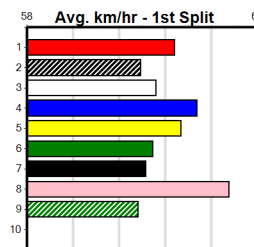

CKH PAINTING

Distance: 390m, Race Type: Grade 5 T3, Total Prizemoney: $1,530
1st: $1,000, 2nd: $320, 3rd: $160, 4th: $50

SOLO TRAVELLER (7) has recorded good wins up north in 2 of his last 3 starts and he may be one to beat in this. MARINO (2) was an impressive all the way winner last start and he looks like a big danger here.

Watchdog Tips: 7 2 6 5 Bet: Win 7

HARTLAND DUKE [5] Placed in only 3 of 16 starts here, needs to step. $10.00
Owner(s): B Evans
Winning Distances: < 300m (0) 300 - 399m (5) 400 - 499m (2) 500 - 599m (0) 600 - 699m (0) > 700m (0)
Box History table and Prize Best Starts table included.

MARINO [5] Impressive all the way win last time, major player $5.00
Owner(s): S Hetherton
Winning Distances: < 300m (0) 300 - 399m (1) 400 - 499m (8) 500 - 599m (0) 600 - 699m (0) > 700m (0)
Box History table and Prize Best Starts table included.

PAW WAITARA [5] Biks Better than recent form may read, cannot dismiss. $6.50
Owner(s): L Harris
Winning Distances: < 300m (0) 300 - 399m (3) 400 - 499m (0) 500 - 599m (0) 600 - 699m (0) > 700m (0)
Box History table and Prize Best Starts table included.

IMPRESARIO (NSW)[5] Has the speed to overcome tricky draw, keep safe. $15.00
Owner(s): J Formosa
Winning Distances: < 300m (0) 300 - 399m (5) 400 - 499m (5) 500 - 599m (0) 600 - 699m (0) > 700m (0)
Box History table and Prize Best Starts table included.

WHAT A SPIRIT [5] Shown speed in good recent efforts, threat. $8.00
Owner(s): N Mason
Winning Distances: < 300m (0) 300 - 399m (3) 400 - 499m (2) 500 - 599m (0) 600 - 699m (0) > 700m (0)
Box History table and Prize Best Starts table included.