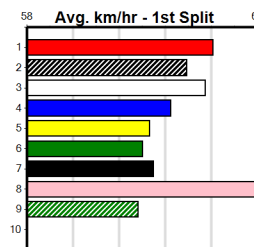

RSN GREY AREAS - WEDNESDAY & FRIDAY

Distance: 390m, Race Type: Grade 5 T3, Total Prizemoney: $1,530
1st: $1,000, 2nd: $320, 3rd: $160, 4th: $50

BOW EDITION (5) can explode once into full stride in his races and he could prove hard to hold out with even luck in this. TINKER DAN (4) has been racing in great fashion of late and looks like the danger after a much deserved last start win.

Watchdog Tips: 5 1 4 8 Bet: Win 5

Form Box Wgt Dist Track Date Time BON Margin 1st/2nd (Time) PIR Checked Comment W/R Split 1 S/P Grade

TWILIGHT TORI [5] Drawn to race on the speed throughout, chance. $4.60
Owner(s): SUNDOWN (SYN), T Van taarling, F Vantaarling, S Van taarling, L Van taarling, S Vantaarling
Trainer: Sean Van taarling (Tallygaroopna)

MISS MARCELINE [5] Solid win here 4 starts back but needs to step. $15.00
Owner(s): R Bloomfield
Trainer: Roger Bloomfield (Benalla)

REDEMPTION ROCK [5] Good turn of foot once balanced, must respect. $10.00
Owner(s): S Randle
Trainer: Mathew Tabb (Lara)

TINKER DAN [5] Racing well, smart last start win when led, danger $5.50
Owner(s): Burns Racing (SYN), C Burns, J Burns
Trainer: Mark Giddings (Heathcote)

BOW EDITION [5] Can explode once into full stride, go close here. $3.20
Owner(s): S O'connell
Trainer: Mark Giddings (Heathcote)

1

2

3

4

5

Box History table for Twilight Tori

Box History table for Miss Marceline

Box History table for Redemption Rock

Box History table for Tinker Dan

Box History table for Bow Edition