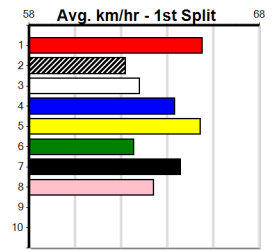

RACERS FUNCTION CENTRE

Distance: 390m, Race Type: Tier 3 - Grade 6, Total Prizemoney: $1,530
1st: $1,000, 2nd: $320, 3rd: $160, 4th: $50

SUGAR SHINE (7) has come out running in his smart recent efforts here and he may only need to step cleanly again to salute in this. REDBACK EXPRESS (3) was a handy all the way Bendigo winner 2 starts back and he can challenge here.

Watchdog Tips: [7] [3] [6] [8] Bet: Win 7

Form Box Wgt Dist Track Date Time BON Margin 1st/2nd (Time) PIR Checked Comment W/R Split 1 S/P Grade

REGAL PHONIC [6] Drawn to race closer to the speed, must respect. $10.00
Owner(s): P Quinlan
Winning Distances: < 300m (0) 300 - 399m (2) 400 - 499m (0) 500 - 599m (0) 600 - 699m (0) > 700m (0)
Winning Weights: 28.1(1) 28.3(1)
3rd (4) 28.1 350 HVL R4 27-Nov-24 19.92 19.61 0.75L BULL INDEED (19.87) M/6 . . . . . 6.72 $9.60 X67
3rd (2) 28.1 390 SHP R12 05-Dec-24 22.51 22.18 2.50L MOBILE LAD (22.35) M/33 . . . . . 8.67 $45.00 T3-6
8th (6) 28.4 350 HVL R6 12-Dec-24 19.84 19.47 5.50L OLIVER KELTON (19.47) M/8 . . . . . 6.78 $70.90 6G
7th (6) 28.0 350 HVL R10 20-Dec-24 19.84 19.36 5.00L KING PLUM (19.49) M/4 . . . . . 6.76 $31.00 T3-6
6th (5) 28.3 350 HVL R5 03-Jan-25 20.13 19.51 6.00L CHILLI PEPPER (19.74) M/7 . . . . . 6.81 $46.10 T3-RW
2nd (1) 28.3 390 SHP R13 09-Jan-25 22.60 22.20 0.50L WAS HE SLOW (22.58) M/32 . . . . . 8.70 $9.90 6G
5th (3) 27.7 425 BEN R10 15-Jan-25 25.15 24.09 11.00 BOROUGH BOUND (24.42) M/875 . . . . . 6.99 $25.40 6G
5th (4) 27.7 390 SHP R9 20-Jan-25 22.72 21.60 9.50L GOT A MESSAGE (22.07) S/86 . . . . . 8.83 $66.80 6G
Last 3 wins NOT included above
1st (4) 28.1 300 HVL R1 10-Jul-24 17.22 16.99 3.75L DAWN OF DELTA (17.47) M/4 . . . . . 4.08 $16.30 T3-M
1st (7) 28.3 350 HVL R5 18-Jul-24 19.85 19.56 1.5L STURGIS (19.94) M/5 . . . . . 6.76 $31.80 T3-7
Box History
Prize Best Starts Trk/Dts APM $4270.00 22.51(2)-5/12/24 35-2-2-9 12-0-1-3 1549

SHY CABANG [6] Good win here 4 back when led, needs to step. $12.00
Owner(s): J Mangion
Winning Distances: < 300m (0) 300 - 399m (2) 400 - 499m (0) 500 - 599m (0) 600 - 699m (0) > 700m (0)
Winning Weights: 28.8(1) 30.7(1)
7th (1) 29.2 425 BEN R9 04-Dec-24 25.01 24.18 5.00L GOOD GIRL KIWI (24.68) M/426 . . . . . 6.69 $5.60 7
3rd (8) 29.5 425 BEN R10 11-Dec-24 24.91 24.14 5.50L LIZARD COUNTRY (24.56) S/334 . . . SW . . 6.84 $25.90 T3-RW
5th (6) 29.5 390 SHP R10 19-Dec-24 22.78 22.10 6.00L WAS HE SLOW (22.39) S/55 . . . . . 8.75 $9.30 7
4th (7) 29.9 425 BEN R10 01-Jan-25 25.08 24.10 7.00L PIPPA (24.61) S/644 . . . . . 6.86 $10.60 7
1st (1) 30.7 390 SHP R10 09-Jan-25 22.51 22.20 1.75L REDBACK EXPRESS (22.62) Q/11 . . . SW . . 8.59 $24.70 7
4th (8) 30.8 390 SHP R2 11-Jan-25 22.77 22.09 7.00L JAICOS (22.28) S/64 . . . . . 8.95 $16.10 7
4th (8) 30.4 425 BEN R4 16-Jan-25 24.87 24.16 2.50L SMILING BEE (24.71) S/754 . . . . . 6.90 $9.50 T3-6
6th (8) 30.3 390 SHP R9 20-Jan-25 22.82 21.60 11.00 GOT A MESSAGE (22.07) S/65 . . . . . 8.80 $107.40 6G
Last 3 wins NOT included above
1st (3) 28.8 390 SHP R1 19-Jul-24 22.78 22.28 7.00L KOMATSU ICON (23.24) M/11 . . . . . 8.69 $4.30 M
Box History
Prize Best Starts Trk/Dts APM $3175.00 22.51(1)-9/1/25 25-2-1-3 9-2-0-0 1767