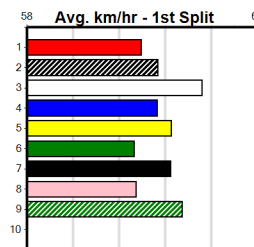

BYERS ELECTRICAL (1-2 WINS)

7
12:56PM

Distance: 450m, Race Type: Tier 3 - Restricted Win, Total Prizemoney: $1,530
1st: $1,000, 2nd: $320, 3rd: $160, 4th: $50

(VIC time)

JOLLY ETHICS (8) has hit the line well in some smart recent placings and she may prove hard to hold out in this. TURN THE TIDE (3) is much better than her last couple of starts and she could be prominent throughout here.

Watchdog Tips: **8** **3** **9** **2** **Bet:** **Win 8**

1

BIG BOY CABANG [6] **Gun draw, shown enough talent, must respect.** **$6.50**
BK Dog Mar-22 **Sire: BEAST UNLEASHED Dam: STARS AND LIGHTS** **Trainer: Greg Berry (Toolleen)**
Owner(s): G Berry
Winning Distances: < 300m (0) 300 - 399m (2) 400 - 499m (0) 500 - 599m (0) 600 - 699m (0) > 700m (0)
Winning Weights: 35.9(1) 36.1(1)

Plc	Dist	Wgt	Sex	Age	Date	Time	Margin	1st/2nd (Time)	PIR	Checked	Comment	WR	Split 1	S/P	Grade
6th	(2)	35.9	425	BEN	R9	21-Jun-24	24.64	23.62	10.00	LULU'S RIDE (23.94)	M/346	.	.	.	6.55 $14.20 X67
8th	(4)	36.8	425	BEN	R9	29-Oct-24	25.06	24.05	11.00	KRAKEN TILLY (24.30)	M/688	.	.	.	6.87 $4.60 T7
1st	(7)	36.1	390	SHP	R10	14-Nov-24	22.08	22.08	8.00L	BOROUGH BOUND (22.62)	M/11	.	.	.	8.42 $1.60 T7
7th	(3)	36.1	390	BAL	R2	20-Nov-24	23.08	21.84	15.00	BETTER LIGHT UP (22.06)	M/88	.	.	.	8.85 $14.10 RW
7th	(8)	37.0	450	SHP	R9	02-Dec-24	25.87	25.03	8.50L	SOLO MAN (25.29)	M/647	.	.	.	6.71 $24.40 X67H
7th	(3)	36.8	410	HOR	R3	10-Dec-24	24.70	23.06	21.00	NOVA OWEN (23.29)	M/77	.	SW	.	10.94 $8.00 X67
5th	(2)	37.3	425	BEN	R4	01-Jan-25	24.95	24.10	6.50L	THERMAL FLICKER (24.52)	M/555	.	.	.	6.80 $2.10 6G
3rd	(4)	37.0	390	SHP	R4	20-Jan-25	22.66	21.60	4.50L	JOSH'S JET (22.36)	M/56	.	.	.	8.70 $13.40 X67

Last 3 wins NOT included above

Plc	Dist	Wgt	Sex	Age	Date	Time	Margin	1st/2nd (Time)	PIR	Checked	Comment	WR	Split 1	S/P	Grade
1st	(4)	35.9	390	SHP	R1	13-Jun-24	22.17	22.17	4.25L	KRAKEN CASPER (22.46)	M/21	.	.	.	8.60 $2.80 T3-M

Box History

Bx	1st	2nd	3rd	4th	5th	6th	7th	8th
1								
2								
3				1	1	1		
4	1							1
5				1				
6								
7	1							
8		1						1

Prize Best Starts Trk/Dts APM
$2945.00
25.87(8)-2/12/24
14-2-1-1
1-0-0-0
1229

2

INSANE [6] **Showed speed in good win here 4 back, chance.** **$4.60**
BD Dog Feb-23 **Sire: BLACK MAGIC OPAL Dam: IMMERSION** **Trainer: Peter Frost (Heathcote)**
Owner(s): SEE THE DREAM (SYN), S Buccilli, B Buccilli
Winning Distances: < 300m (0) 300 - 399m (0) 400 - 499m (2) 500 - 599m (0) 600 - 699m (0) > 700m (0)
Winning Weights: 31.1(1) 31.8(1)

Plc	Dist	Wgt	Sex	Age	Date	Time	Margin	1st/2nd (Time)	PIR	Checked	Comment	WR	Split 1	S/P	Grade
1st	(8)	31.1	450	SHP	R3	07-Nov-24	25.72	25.42	6.00L	IRON BLOOD (26.12)	Q/111	.	.	.	6.73 $2.50 T3-M
4th	(4)	31.3	450	SHP	R9	11-Nov-24	25.96	25.09	9.00L	NANCY DEVERE (25.34)	M/366	.	.	.	6.83 $21.10 X67
4th	(8)	31.4	450	SHP	R9	14-Nov-24	25.90	25.54	5.50L	LUCKY LISA (25.54)	M/445	.	.	.	6.74 $3.80 T7
2nd	(4)	31.5	425	BEN	R10	27-Nov-24	24.49	24.03	1.00L	MORAINO DEMON (24.44)	M/432	.	.	.	6.79 $2.20 T3-7
1st	(5)	31.8	450	SHP	R7	05-Dec-24	25.71	25.51	0.50L	POCKET MOUSE (25.74)	M/211	.	SW	.	6.71 $5.60 T3-7
7th	(8)	31.8	450	SHP	R5	12-Dec-24	26.01	25.33	10.00	POCKET MOUSE (25.33)	M/677	.	SW	.	6.83 $5.80 X67
4th	(5)	32.1	425	BEN	R10	18-Dec-24	24.68	24.15	5.50L	GRANNIE MAY (24.32)	M/665	.	.	.	6.89 $5.60 T3-6
3rd	(1)	32.6	425	BEN	R9	16-Jan-25	24.57	24.16	2.75L	AUNTY ETHEL (24.38)	M/123	.	.	.	6.72 $4.30 T3-RW

Last 3 wins NOT included above

Box History

Bx	1st	2nd	3rd	4th	5th	6th	7th	8th
1								
2								
3								1
4	1			1				
5	1				1			
6								
7								
8	1				1	1		1

Prize Best Starts Trk/Dts APM
$4285.00
25.71(5)-5/12/24
10-2-1-1
6-2-0-0
3099