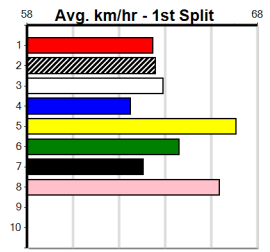

REJUVENATE @ STUD

Distance: 450m, Race Type: Grade 5 T3, Total Prizemoney: $1,530
1st: $1,000, 2nd: $320, 3rd: $160, 4th: $50

Watchdog Tips: [ ] [ ] [ ] [ ] Bet: [ ]

Form Box Wgt Dist Track Date Time BON Margin 1st/2nd (Time) PIR Checked Comment W/R Split 1 S/P Grade

REMEMBER WHAT (NSW)[5]
BE Bitch Oct-21 Sire: TOMMY SHELBY Dam: WHAT JOY
Owner(s): Alleway Morizzi (SYN), C Alleway, J Morizzi
Trainer: Mark Giddings (Heathcote)
Winning Distances: < 300m (0) 300 - 399m (1) 400 - 499m (10) 500 - 599m (0) 600 - 699m (0) > 700m (0)
Winning Weights: 26.0(1) 26.3(1) 26.5(3) 26.6(5) 26.8(1)
Box History table and Prize Best Starts table included.

ALICE FROM VENUS [5]
BD Bitch May-22 Sire: TOMMY SHELBY Dam: OSAKALAKA
Owner(s): C Knott
Trainer: Cameron Knott (Mount Camel)
Winning Distances: < 300m (0) 300 - 399m (1) 400 - 499m (2) 500 - 599m (0) 600 - 699m (0) > 700m (0)
Winning Weights: 25.4(1) 25.5(1) 25.6(1)
Box History table and Prize Best Starts table included.

DESTINI REBEL (NSW)[5]
RBD Dog Mar-21 Sire: FERAL FRANKY Dam: DESTINI SOPRANO
Owner(s): San Antonio (SYN), E Rinaldi, J Rinaldi
Trainer: Kylie Norton (Craigieburn)
Winning Distances: < 300m (0) 300 - 399m (3) 400 - 499m (3) 500 - 599m (3) 600 - 699m (0) > 700m (0)
Winning Weights: 32.1(1) 32.5(1) 32.7(1) 33.2(1) 33.6(1) 34.8(1) 36.1(1) 36.4(1) 36.5(1)
Box History table and Prize Best Starts table included.

MARIONVALE PIES [5]
WBK Dog Dec-20 Sire: ALLEN DEED Dam: USARA ALLEN
Owner(s): N Mason
Trainer: Neil Mason (Euroa)
Winning Distances: < 300m (0) 300 - 399m (2) 400 - 499m (2) 500 - 599m (0) 600 - 699m (0) > 700m (0)
Winning Weights: 33.1(1) 33.3(1) 33.5(2)
Box History table and Prize Best Starts table included.

PERFECT REVENGE [5]
BK Dog Jul-21 Sire: FERNANDO BALE Dam: HARDAWAY WINNIE
Owner(s): G Edwards
Trainer: Matthew Edwards (Broadford)
Winning Distances: < 300m (0) 300 - 399m (6) 400 - 499m (0) 500 - 599m (0) 600 - 699m (0) > 700m (0)
Winning Weights: 30.5(1) 30.7(1) 30.9(1) 31.0(1) 31.6(1) 32.2(1)
Box History table and Prize Best Starts table included.

1

2

3

4

5