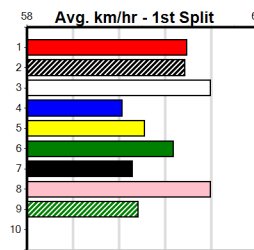

SPORTSBET BS RESPONSIBLY

Distance: 390m, Race Type: Grade 5 T3, Total Prizemoney: $1,530
1st: $1,000, 2nd: $320, 3rd: $160, 4th: $50

ORIENTAL OPHELIA (3) can find the arm soon after box rise in this and she could prove hard to reel in if she can do so. GEORGIE BALE (2) will find this easier than her last few starts and may only need some luck early to challenge.

Watchdog Tips: 3 2 5 8 Bet: Box Quinella 2,3,5 ($10 for 333.33%)

Race card for SLINGSHOT PENNY [5]. Includes details on owner (M Lingard), sire (HIGH EARNER), dam (SLINGSHOT GYPSY), and a box history table. Prize money is $12.00.

Race card for GEORGIE BALE (NSW)[5]. Includes details on owner (L Harris), sire (ORSON ALLEN), dam (QUIP ALLEN), and a box history table. Prize money is $3.00.

Race card for ORIENTAL AURORA [5]. Includes details on owner (N Hebart), sire (ORSON ALLEN), dam (ORIENTAL JADE), and a box history table. Prize money is $4.60.

Race card for CRACKERJACK MAXY [5]. Includes details on owner (V Xuereb), sire (FERNANDO BALE), dam (MAXIMUM KACK), and a box history table. Prize money is $21.00.

Race card for GLOBAL HERO [5]. Includes details on owner (M Groom), sire (BARTS OUTFMYWAY), dam (GO GO ZARBO), and a box history table. Prize money is $5.50.