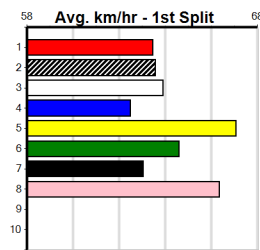

REJUVENATE @ STUD

Distance: 450m, Race Type: Grade 5 T3, Total Prizemoney: $1,530
1st: $1,000, 2nd: $320, 3rd: $160, 4th: $50

SANDY CABANG (7) was a solid all the way winner here 3 starts back and she may only need an ounce of luck in the early stages here. PERFECT REVENGE (5) can set the tempo soon after box rise and he could be in front for a long way.

Watchdog Tips: 7 5 1 8 **Bet:** Win 7

1

REMEMBER WHAT (NSW)[5] **Struggles around here but has talent, chance.** **$3.00**

BE Bitch Oct-21 **Sire: TOMMY SHELBY** **Dam: WHAT JOY** **Trainer: Mark Giddings (Heathcote)**

Owner(s): Alleyway Morizzi (SYN), C Alleyway, J Morizzi

Winning Distances: < 300m (0) 300 - 399m (1) 400 - 499m (10) 500 - 599m (0) 600 - 699m (0) > 700m (0)

Winning Weights: 26.0(1) 26.3(1) 26.5(3) 26.6(5) 26.8(1)

Box	1st	2nd	3rd	4th	5th	6th	7th	8th
1	1	1	2	2	1	1	1	
2			3	1	1	3	1	1
3	1			1	2			2
4	2	1	2	1	1			2
5		1	2		2	1		1
6		2	1	3		2	1	1
7	4	1	3	3	1	2		
8	3	1	1	1	1	2	1	2

Prize Best Starts Trk/Dts APM $18045.00
25.70(5)-14/11/24
73-11-7-9
12-0-1-2
2176

2

ALICE FROM VENUS [5] **Can show some handy mid race pace, place hopes.** **$6.50**

BD Bitch May-22 **Sire: TOMMY SHELBY** **Dam: OSAKALAKA** **Trainer: Cameron Knott (Mount Camel)**

Owner(s): C Knott

Winning Distances: < 300m (0) 300 - 399m (1) 400 - 499m (2) 500 - 599m (0) 600 - 699m (0) > 700m (0)

Winning Weights: 25.4(1) 25.5(1) 25.6(1)

Box	1st	2nd	3rd	4th	5th	6th	7th	8th
1		2	1					
2	1				1	1	1	
3			2	1	2	2	1	
4			1	2	1			2
5				1				1
6		2						3
7	1	1			2	2	1	
8	1		2		2			

Prize Best Starts Trk/Dts APM $5760.00
26.07(8)-19/12/24
41-3-5-6
4-0-0-1
1803

3

DESTINI REBEL (NSW)[5] **Steady placings in 2 of his last 3, cannot dismiss** **$12.00**

RBD Dog Mar-21 **Sire: FERAL FRANKY** **Dam: DESTINI SOPRANO** **Trainer: Kylie Norton (Craigieburn)**

Owner(s): San Antonio (SYN), E Rinaldi, J Rinaldi

Winning Distances: < 300m (0) 300 - 399m (3) 400 - 499m (3) 500 - 599m (3) 600 - 699m (0) > 700m (0)

Winning Weights: 32.1(1) 32.5(1) 32.7(1) 33.2(1) 33.6(1) 34.8(1) 36.1(1) 36.4(1) 36.5(1)

Box	1st	2nd	3rd	4th	5th	6th	7th	8th
1	3	2	4	1	2	1		
2	2	3	1	5	1	1	2	
3	3	2	4	1	1			1
4				1	1			3
5		1	1	2	1	3	1	
6		2	2	1				1
7	1	2	1	5	2	2	1	
8			2	1		1	1	

Prize Best Starts Trk/Dts APM $24495.00
25.67(3)-29/2/24
80-9-12-15
11-1-1-4
4412

4

MARIONVALE PIES [5] **Can be a bit too slow early, tough ask this draw.** **$21.00**

WBK Dog Dec-20 **Sire: ALLEN DEED** **Dam: USARA ALLEN** **Trainer: Neil Mason (Euroa)**

Owner(s): N Mason

Winning Distances: < 300m (0) 300 - 399m (2) 400 - 499m (2) 500 - 599m (0) 600 - 699m (0) > 700m (0)

Winning Weights: 33.1(1) 33.3(1) 33.5(2)

Box	1st	2nd	3rd	4th	5th	6th	7th	8th
1	1	1	1	1	2	1	1	
2	1	2	2	3	1	5	1	
3		1	1	1	1	2	1	
4	1		1	1	1	1	1	1
5			1	1	3	1	1	
6					2	3		
7	1	1	1	1	1	1	1	
8		2		1	1	4	3	

Prize Best Starts Trk/Dts APM $10040.00
25.61(4)-2/3/23
62-4-6-7
19-1-2-1
506

5

PERFECT REVENGE [5] **Can set the tempo early in this, major player.** **$15.00**

BK Dog Jul-21 **Sire: FERNANDO BALE** **Dam: HARDAWAY WINNIE** **Trainer: Matthew Edwards (Broadford)**

Owner(s): G Edwards

Winning Distances: < 300m (0) 300 - 399m (6) 400 - 499m (0) 500 - 599m (0) 600 - 699m (0) > 700m (0)

Winning Weights: 30.5(1) 30.7(1) 30.9(1) 31.0(1) 31.6(1) 32.2(1)

Box	1st	2nd	3rd	4th	5th	6th	7th	8th
1	1	1	2	1	1			
2	2	2	2		1	1	1	
3	2	1	1	1		2		
4	1	1	1	2				1
5	1	1			1			
6	2		2		1	1	3	1
7		1			2			1
8								1

Prize Best Starts Trk/Dts APM $11330.00
FSTD
45-6-7-8
0-0-0-0
2200