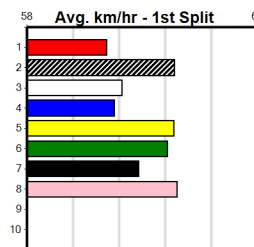

Distance: 390m, Race Type: Tier 3 - Maiden, Total Prizemoney: $1,530
1st: $1,000, 2nd: $320, 3rd: $160, 4th: $50

SHINING MEGG (5) has come out running in some smart recent placings and she could be the one to catch in this. PAW DENVER (4) has shown plenty of ability in her 2 starts to date and she could be right in the finish again here.

Watchdog Tips: **5** **4** **2** **7** **Bet:** **Win 5**

Form Box	Wgt	Dist	Track	Date	Time	BON	Margin	1st/2nd (Time)	PIR	Checked	Comment	W/R	Split 1	S/P	Grade	
1	PAW FORRESTER [M] $26.00															
	BD Dog Jan-23 Sire: YOZO BALE Dam: KNICKS BALE															
	Owner(s): L Harris															
	Trainer: Luke Harris (Devon Meadows)															
	Winning Distances: < 300m (0) 300 - 399m (0) 400 - 499m (0) 500 - 599m (0) 600 - 699m (0) > 700m (0)															
	Winning Weights:															
	2nd (7) 31.7 400 WGL R3 05-Dec-24 23.07 22.65 3.5L WEEONA BELLA (22.83) M/33 . . . . 8.61 $4.50 M															
	5th (5) 31.7 400 GEL R1 10-Dec-24 23.55 22.51 8.00L MOTIVATE (23.00) S/75 . . . . 8.76 $15.00 M															
	3rd (7) 31.2 435 SLE R1 18-Dec-24 25.32 24.38 11.00 STAR STATUS (24.61) S/744 . . . . 5.58 $3.50 T3-M															
	8th (4) 31.0 450 BAL R9 24-Dec-24 27.24 25.09 31.00 ROTHWELL PAUL (25.09) M/788 . . . . 6.90 $24.10 T3-M															
2	FLASH ABBEY [M] $8.00															
	BD Bitch Mar-23 Sire: HARD STYLE RICO Dam: MAGGIE PIE															
	Owner(s): B Franksen															
	Trainer: Jordan Formosa (Heathcote)															
	Winning Distances: < 300m (0) 300 - 399m (0) 400 - 499m (0) 500 - 599m (0) 600 - 699m (0) > 700m (0)															
	Winning Weights:															
	4th (2) 26.8 390 SHP R2 23-Dec-24 23.18 22.17 7.00L WESTERN FLAT (22.72) M/64 . . . . 8.75 $16.50 M															
	8th (5) 26.7 390 SHP R1 30-Dec-24 23.31 21.71 14.00 WALLAN ACE (22.34) S/47 . . . . 8.77 $15.80 M															
	4th (1) 27.0 390 SHP R9 06-Jan-25 23.26 22.07 2.75L ZORRILLA (23.07) Q/21 . . . . 8.55 $12.80 M															
	4th (2) 26.9 390 SHP R1 09-Jan-25 22.83 22.20 4.75L KRUGER ICON (22.51) M/35 . . . . 8.76 $13.60 M															
3	SINALOA ICON [M] $31.00															
	BK Bitch Jul-22 Sire: JARVIS BALE Dam: TIJUANA ICON															
	Owner(s): Sullivan Sullivan (SYN), R Sullivan, M Sullivan															
	Trainer: Marien Sullivan (Shepparton East)															
	Winning Distances: < 300m (0) 300 - 399m (0) 400 - 499m (0) 500 - 599m (0) 600 - 699m (0) > 700m (0)															
	Winning Weights:															
	7th (1) 25.3 390 SHP R2 14-Nov-24 23.46 22.08 16.00 LADY HALIME (22.38) Q/57 . . . . 8.69 $8.90 M															
	3rd (8) 25.0 390 SHP R2 28-Nov-24 23.02 22.30 7.00L WAS HE SLOW (22.55) M/33 . . . . 8.77 $18.20 M															
	2nd (6) 24.9 390 SHP R1 05-Dec-24 23.10 22.18 1.5L PAW ILLABO (23.01) M/43 . . . . 8.79 $53.10 T3-M															
	6th (5) 24.9 390 SHP R1 12-Dec-24 23.43 21.78 13.00 MAGIC TIGERESS (22.54) M/55 . . . . 9.01 $30.40 M															
4	PAW DENVER (NSW)[M] $2.60															
	BK Bitch Feb-23 Sire: CHRISTO BALE Dam: WANNA ALLEN															
	Owner(s): B Wheeler															
	Trainer: Robert Camilleri (Lara)															
	Winning Distances: < 300m (0) 300 - 399m (0) 400 - 499m (0) 500 - 599m (0) 600 - 699m (0) > 700m (0)															
	Winning Weights:															
	3rd (1) 27.6 410 HOR R1 09-Nov-24 24.40 22.98 14.00 PAW EDEN (23.47) M/32 . . . . 10.83 $3.90 M															
	3rd (4) 27.0 390 BAL R1 08-Jan-25 22.70 21.88 9.50L PATRIOT NIAMH (22.05) M/33 . . . . 8.69 $6.20 M															
	. . . . .															
	. . . . .															
5	SHINING MEGG [M] $2.80															
	BK Bitch Nov-22 Sire: SHIMA SHINE Dam: WHITE AMBUSH															
	Owner(s): J Hooke															
	Trainer: Wayne Hooke (Wellsford)															
	Winning Distances: < 300m (0) 300 - 399m (0) 400 - 499m (0) 500 - 599m (0) 600 - 699m (0) > 700m (0)															
	Winning Weights:															
	8th (7) 31.7 425 BEN R1 25-Oct-24 24.80 23.88 9.50L NANCY DEVERE (24.14) M/344 . . V21 . 6.60 $54.50 M															
	2nd (3) 32.2 390 SHP R1 23-Dec-24 22.67 22.17 1.25L TURBO TERROR (22.59) Q/11 . . . . 8.48 $3.40 M