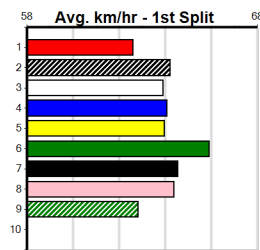

Distance: 390m, Race Type: Grade 5 T3, Total Prizemoney: $1,530
1st: $1,000, 2nd: $320, 3rd: $160, 4th: $50

Watchdog Tips:

Bet:

Form Box	Wgt	Dist	Track	Date	Time	BON	Margin	1st/2nd (Time)	PIR	Checked	Comment	WR	Split 1	S/P	Grade

MOBILE LAD [5]

BK Dog Sep-22 Sire: FERAL FRANKY Dam: LADY PANDORA

Owner(s): P Jorgensen
Winning Distances: < 300m (0) 300 - 399m (3) 400 - 499m (0) 500 - 599m (0) 600 - 699m (0) > 700m (0)
Winning Weights: 31.6(1) 31.9(2)

5th (6)	32.4	390	BAL	R3	24-Oct-24	23.04	22.08	11.00 HIM TARZAN (22.29)	M/65	.	.	.	8.90	$2.80	M
6th (6)	32.1	390	BAL	R1	07-Nov-24	23.00	22.07	4.50L PAW CASSIAN (22.69)	M/45	.	.	.	8.72	$2.70	M
1st (4)	31.9	390	BAL	R9	18-Nov-24	22.70	22.32	2.50L MAURITIAN LUCAS (22.86)	M/22	.	.	.	8.69	$4.10	T3-M
1st (4)	31.9	390	SHP	R11	28-Nov-24	22.56	22.30	3.75L ASTON RIOT (22.82)	M/11	.	.	.	8.64	$2.90	7
1st (3)	31.6	390	SHP	R12	05-Dec-24	22.35	22.18	1.25L FRANKLIN AVENUE (22.43)	Q/11	.	SW	.	8.42	$3.60	T3-6
5th (2)	31.5	390	SHP	R10	12-Dec-24	22.67	21.78	4.50L MISS MARCELINE (22.36)	M/46	.	SW	.	8.53	$2.90	RW
2nd (2)	31.1	400	GEL	R13	07-Jan-25	22.93	22.62	0.25L FULL GLAMOUR (22.92)	Q/22	.	.	.	8.57	$1.90	5
5th (4)	30.9	425	BEN	R10	16-Jan-25	24.61	24.16	3.00L TINKER DAN (24.41)	M/555	.	.	.	6.79	$7.10	T3-5

Last 3 wins NOT included above

Trainer: Peter Knott (Carnegie)

Box History

Bx	1st	2nd	3rd	4th	5th	6th	7th	8th
1								
2		1			2			1
3	1			1				
4	2				1			
5								
6					1	1		
7								
8								

Prize Best Starts Trk/Dts APM: $4320.00, 22.35(3)-5/12/24, 12-3-1-0, 3-2-0-0, 3310

BROADWAY ICON [5]

BD Bitch Feb-22 Sire: FERNANDO BALE Dam: WEEONA DOTTY

Owner(s): M Sullivan
Winning Distances: < 300m (0) 300 - 399m (4) 400 - 499m (0) 500 - 599m (0) 600 - 699m (0) > 700m (0)
Winning Weights: 28.5(1) 28.6(2) 28.7(1)

8th (3)	28.5	390	SHP	R11	26-Aug-24	22.94	22.16	4.75L TESS CABANG (22.62)	M/66	.	.	.	8.72	$57.80	5
8th (6)	28.8	390	SHP	R11	05-Sep-24	22.74	22.17	8.50L MICK SAYS SO (22.17)	M/76	.	.	.	8.82	$20.70	T3-5
2nd (7)	28.8	390	SHP	R5	12-Sep-24	22.53	22.24	1.00L THUNDER PIE (22.48)	M/22	.	.	.	8.47	$23.80	5
5th (5)	28.7	425	BEN	R10	18-Sep-24	24.53	24.12	4.75L MORAIN BELLA (24.20)	M/465	.	.	.	6.65	$22.40	T3-5
2nd (1)	28.4	425	BEN	R13	25-Sep-24	24.44	24.05	3.75L FAR NORTH (24.20)	M/222	.	.	.	6.64	$12.10	5
3rd (4)	28.7	390	SHP	R12	03-Oct-24	22.38	22.08	1.75L ACE REDEEMER (22.27)	M/33	.	.	.	8.62	$3.70	T3-5
4th (3)	28.6	390	SHP	R11	07-Oct-24	22.69	22.08	5.00L LEAP OF FAITH (22.34)	M/44	.	.	.	8.71	$8.90	5H
2nd (5)	28.5	425	BEN	R13	15-Jan-25	24.66	24.09	1.00L REDEMPTION ROCK (24.61)	M/211	.	.	.	6.65	$8.70	5

Last 3 wins NOT included above

Trainer: Marien Sullivan (Shepparton East)

Box History

Bx	1st	2nd	3rd	4th	5th	6th	7th	8th
1		2		2	1	1	2	1
2	1	1		2	3			
3	1	2	1	1	1		1	1
4	1	2					1	
5	1	2	1		1			
6	1							1
7		2	1		3		1	
8	1		3					1

Prize Best Starts Trk/Dts APM: $10770.00, 22.37(8)-11/4/24, 48-4-9-9, 43-4-7-9, 2255