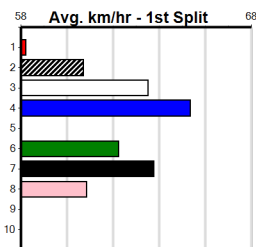

TOP CAT VIDEO

Distance: 390m, Race Type: Tier 3 - Maiden, Total Prizemoney: $1,530
1st: $1,000, 2nd: $320, 3rd: $160, 4th: $50

SMALL MERCIES (7) has recorded good placings in her 2 starts to date and she could be the one to beat in this. CROWDED NEST (4) produced a solid debut placing here 2 back before being injured last start and can challenge if fully fit.

Watchdog Tips: 7 4 6 8 Bet: Trifecta 4,7/4,7/1,6,8 ($10 - 166.67%)

PAW KESTELL (NSW)[M] Been way too slow early so far, needs to step. $15.00
BD Dog Jan-23 Sire: FERAL FRANKY Dam: WENDALIN BALE
Owner(s): L Harris
Trainer: Tammy Kennedy-harris (Devon M)
Winning Distances: < 300m (0) 300 - 399m (0) 400 - 499m (0) 500 - 599m (0) 600 - 699m (0) > 700m (0)
Winning Weights:
7th (2) 29.3 390 BAL R1 06-Nov-24 23.38 21.76 18.00 FERRET'S KNOCK (22.15) S/87 8.84 $9.90 M
7th (5) 29.1 390 BAL R2 13-Nov-24 23.93 22.11 22.00 AUSSIE FRED (22.41) S/66 SW 8.85 $27.70 M
5th (1) 30.1 390 BAL R2 13-Jan-25 23.24 22.08 8.00L MAURITIAN NITRO (22.70) S/44 8.88 $13.30 T3-M
Last 3 wins NOT included above
Box History table and Prize Best Starts Trk/Dts APM summary.

STAGGER'S BABE (NSW)[M] Not racing well enough, others preferred. $71.00
WBK Bitch Nov-21 Sire: STAGGER Dam: BETTY'S THE ONE
Owner(s): V Arnett-dunlop
Trainer: Vivienne Arnett-dunlop (Seymour)
Winning Distances: < 300m (0) 300 - 399m (0) 400 - 499m (0) 500 - 599m (0) 600 - 699m (0) > 700m (0)
Winning Weights:
7th (8) 26.7 300 HVL R1 23-Jul-24 17.78 16.72 6.00L PROVOCATION (17.38) M/5 4.13 $98.80 T3-M
8th (6) 26.8 390 SHP R2 08-Aug-24 23.69 22.32 14.00 BOROUGH BOUND (22.73) M/88 9.08 $84.10 T3-M
4th (2) 27.1 390 SHP R2 15-Aug-24 23.29 22.36 5.50L MY MATE HUX (22.93) M/43 8.88 $63.70 M
8th (7) 27.3 425 BEN R1 26-Sep-24 25.90 24.09 20.00 IS IT ME (24.55) M/678 6.83 $110.30 T3-M
6th (6) 27.4 300 HVL R1 09-Oct-24 18.15 16.85 13.00 ARCHER EIGHT (17.26) 48.10 M
8th (7) 27.7 390 SHP R1 07-Nov-24 23.60 22.26 17.00 LISSY LOULOU (22.42) M/88 8.94 $31.50 T3-M
8th (7) 27.1 390 SHP R2 14-Nov-24 23.87 22.08 22.00 LADY HALIME (22.38) S/88 9.06 $156.90 M
8th (2) 27.7 300 HVL R1 27-Dec-24 18.03 16.90 12.00 MAY BE REAL (17.24) M/8 4.23 $114.50 T3-M
Last 3 wins NOT included above
Box History table and Prize Best Starts Trk/Dts APM summary.

SPOKEN [M] Been below best in recent times, looks unlikely. $26.00
BK Dog Nov-22 Sire: TOMMY SHELBY Dam: SHOOT TO MISS
Owner(s): S Vantaarling
Trainer: Steven Vantaarling (Tallygaroopn)
Winning Distances: < 300m (0) 300 - 399m (0) 400 - 499m (0) 500 - 599m (0) 600 - 699m (0) > 700m (0)
Winning Weights:
4th (8) 31.0 390 SHP R1 16-Nov-24 22.80 22.01 2.00L REDBACK EXPRESS (22.67) Q/14 8.70 $5.50 M
3rd (1) 31.3 390 SHP R9 21-Nov-24 22.75 22.13 0.75L SUGAR SHINE (22.71) Q/12 8.67 $4.70 T3-M
3rd (2) 31.2 390 SHP R2 05-Dec-24 22.99 22.18 4.50L PAW QUANDA (22.69) Q/22 8.62 $7.60 T3-M
3rd (2) 31.6 390 SHP R1 12-Dec-24 22.86 21.78 4.75L MAGIC TIGERESS (22.54) Q/22 8.72 $9.30 M
7th (7) 31.5 390 SHP R1 21-Dec-24 23.49 22.17 14.00 ASTON FULHAM (22.55) M/67 8.97 $7.00 M
8th (7) 31.7 390 SHP R2 02-Jan-25 23.38 22.20 14.00 KEY PILLARS (22.41) M/78 8.83 $14.80 T3-M
7th (2) 31.6 450 SHP R5 09-Jan-25 26.50 25.57 4.00L UTAH ICON (26.23) Q/222 6.85 $38.90 M
5th (5) 31.5 425 BEN R3 15-Jan-25 25.22 24.09 8.00L ULTIMATE BLEND (24.67) M/865 6.94 $15.60 M
Last 3 wins NOT included above
Box History table and Prize Best Starts Trk/Dts APM summary.