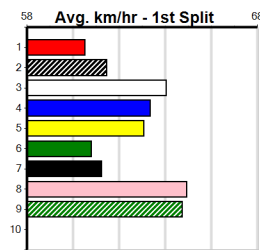

NAGAMBIE GUTTER CLEANING

9

1:35PM

(VIC time)

Distance: 390m, Race Type: Tier 3 - Grade 7, Total Prizemoney: $1,530
1st: $1,000, 2nd: $320, 3rd: $160, 4th: $50

ASTON FULHAM (8) has been impressive in his last few starts around this circuit and he may only need an ounce of luck early to salute here. KRUGER ICON (4) showed speed in his good maiden win here 2 starts back and could challenge again.

Watchdog Tips: 8 4 5 6 **Bet:** Trifecta 8/4,5,6/3,4,5,6 ($10 - 111.11%)

1

JOHN BOY [7] Biks **$15.00**

BK Dog Sep-22 **Sire: TIGGERLONG TONK Dam: QUEENIE JEAN**

Owner(s): T Kennedy-harris **Trainer: Luke Harris (Devon Meadows)**

Winning Distances: < 300m (0) 300 - 399m (1) 400 - 499m (0) 500 - 599m (0) 600 - 699m (0) > 700m (0)

Winning Weights: 35.3(1)

ST	(-)	35.3	400	WGL	R2	10-Dec-24	23.41	3.5L	Trial Cleared	S/43	3of4	ST
6th	(2)	35.9	400	WGL	R2	19-Dec-24	23.60	22.68	13.00 PAW YALE (22.70)	S/77		9.05 $78.40 M
1st	(8)	35.3	390	BAL	R10	24-Dec-24	22.68	22.09	1.5L BLINDING FAITH (22.78)	S/42	V5	8.86 $8.70 T3-M
ST	(-)	35.6	390	BAL	R2	30-Dec-24	22.73		8.50L Trial Cleared	S/55	4of5	8.81 ST
4th	(3)	35.6	390	SHP	R9	02-Jan-25	22.79	22.20	4.00L HOT ROCKER (22.51)	S/65		8.91 $15.10 T3-7
7th	(5)	36.0	390	BAL	R10	06-Jan-25	23.38	22.43	14.00 CANDY STRIDE (22.44)	M/88		8.95 $17.00 T3-7
6th	(3)	35.9	390	SHP	R2	11-Jan-25	22.87	22.09	8.50L JAICOS (22.28)	S/77		9.03 $29.90 7
2nd	(4)	35.8	425	BEN	R3	16-Jan-25	24.88	24.16	0.75L ZERO PREDATOR (24.84)	S/555		6.89 $10.60 T3-7

Last 3 wins NOT included above

Box History

Bx	1st	2nd	3rd	4th	5th	6th	7th	8th
1					1			1
2								
3			1	1				
4	1					1		
5								2
6				1	1			
7			1					
8	1		1					

Prize Best Starts Trk/Dts APM

$2000.00
22.79(3)-2/1/25
16-1-1-3
2-0-0-0
1743

2

PAW ISABELLE (NSW)[7] **$8.50**

BK Bitch Jul-22 **Sire: ALLEN DEED Dam: FANTA BALE**

Owner(s): L Harris **Trainer: Luke Harris (Devon Meadows)**

Winning Distances: < 300m (0) 300 - 399m (0) 400 - 499m (1) 500 - 599m (0) 600 - 699m (0) > 700m (0)

Winning Weights: 28.1(1)

2nd	(8)	28.6	410	HOR	R4	07-Dec-24	23.67	23.34	1.25L SOLAR JESSIE (23.59)	M/53		10.71 $5.20 7
6th	(8)	29.1	460	WGL	R9	10-Dec-24	26.59	25.63	10.00 OVERLAND BOY (25.92)	M/556		6.71 $7.50 RW
3rd	(3)	29.3	425	BEN	R3	20-Dec-24	24.79	23.75	3.5L JOLLY ETHICS (24.56)	M/353		6.75 $6.60 7
6th	(4)	28.7	450	WBL	R7	26-Dec-24	26.14	25.32	10.00 AVIATION (25.45)	M/665		7.01 $12.20 7
7th	(1)	29.0	460	GEL	R6	31-Dec-24	26.97	25.89	13.00 RAVEN OWEN (26.13)	M/887		6.93 $7.90 X67
3rd	(6)	29.3	450	BAL	R5	06-Jan-25	26.32	25.77	0.75L MINH BRONCO (26.27)	S/755		6.99 $4.70 T3-RW
6th	(1)	29.3	460	WGL	R7	09-Jan-25	26.75	25.74	14.00 BLINKED (25.82)	M/244	SW	6.75 $11.10 T3-RW
6th	(8)	29.5	510	SLE	R5	15-Jan-25	29.72	29.03	10.00 IF ONLY (29.03)	S/666		9.72 $18.50 T3-RW

Last 3 wins NOT included above

Box History

Bx	1st	2nd	3rd	4th	5th	6th	7th	8th
1							1	2
2	1				1			
3		2		2				
4			1	1	1	1		
5			1					
6		1	1		1			
7								1
8	1	1			1	2		

Prize Best Starts Trk/Dts APM

$6145.00
FSH
23-1-3-5
0-0-0-0
2458