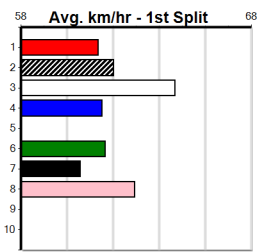

ELITE COLLARS & LEADS

1
11:19AM

(VIC time)

Distance: 450m, Race Type: Tier 3 - Maiden, Total Prizemoney: $1,530
1st: $1,000, 2nd: $320, 3rd: $160, 4th: $50

Watchdog Tips: ☐ ☐ ☐ ☐ ☐ **Bet:** ☐

Form Box	Wgt	Dist	Track	Date	Time	BON	Margin	1st/2nd (Time)	PIR	Checked	Comment	WR	Split 1	S/P	Grade

1

WHITE HAWK [M]
BKW Dog Jul-22 Sire: OVER LIMIT Dam: EMERALD CITY Trainer: Brian Lock (Sailors Gully)
Owner(s): B Lock
Winning Distances: < 300m (0) 300 - 399m (0) 400 - 499m (0) 500 - 599m (0) 600 - 699m (0) > 700m (0)
Winning Weights:
T (1) 35.2 425 BEN R4 12-Jul-24 0.00 23.86 . DYNAMITE DOUG (24.38) S/788 . V14 . 6.92 $9.30 MH
5th (3) 34.8 450 SHP R1 07-Oct-24 26.02 25.40 7.00L COPPER RUSH (25.56) M/657 . . . . . 6.88 $7.20 M

Last 3 wins NOT included above

Box History

Bx	1st	2nd	3rd	4th	5th	6th	7th	8th
1								
2								
3					1			
4								
5								
6								
7								
8								

Prize		$0.00
Best	26.02(3)-7/10/24	
Starts	2-0-0-0	
Trk/Dts	1-0-0-0	
APM		0

2

LITTLE SPANGO [M]
WBK Bitch Mar-23 Sire: FERNANDO BALE Dam: MEPUNGA SPECTRE Trainer: James Shaw (Northwood)
Owner(s): J Shaw
Winning Distances: < 300m (0) 300 - 399m (0) 400 - 499m (0) 500 - 599m (0) 600 - 699m (0) > 700m (0)
Winning Weights:
6th (8) 26.6 390 SHP R2 31-Oct-24 23.56 22.11 1.00L TWILIGHT TORI (23.49) M/44 . . . . . 8.82 $7.80 T3-M
7th (8) 26.5 390 SHP R2 07-Nov-24 23.09 22.26 4.25L TOE (22.80) M/87 . . . . . 8.91 $8.30 T3-M
3rd (7) 26.5 390 SHP R1 14-Nov-24 22.92 22.08 4.25L RITA MAY (22.63) S/75 . . . . . 9.01 $4.60 M
4th (7) 26.7 450 SHP R2 21-Nov-24 26.06 25.58 7.00L JOSH'S JET (25.58) M/555 . . . . . 6.97 $22.90 T3-M
6th (3) 26.6 390 SHP R2 25-Nov-24 22.88 22.02 11.00 FORGIVENESS (22.15) S/76 . . . . . 8.95 $30.30 M
4th (4) 26.6 450 SHP R9 05-Dec-24 26.17 25.51 8.00L KING CHERRY (25.64) S/665 . . . . . 6.97 $9.50 T3-M
4th (4) 26.5 350 HVL R9 17-Dec-24 20.19 19.60 8.00L BLUE ROSES (19.65) S/6 . . . . . 6.96 $6.20 M
5th (8) 26.8 390 SHP R2 02-Jan-25 22.97 22.20 8.00L KEY PILLARS (22.41) S/87 . . . . . 8.89 $9.00 T3-M

Last 3 wins NOT included above

Box History

Bx	1st	2nd	3rd	4th	5th	6th	7th	8th
1								
2								
3				1		1		
4				2				
5								
6			1					1
7		1	1					
8				2	1	1		

Prize		$645.00
Best	26.06(7)-21/11/24	
Starts	12-0-0-2	
Trk/Dts	3-0-0-0	
APM		412