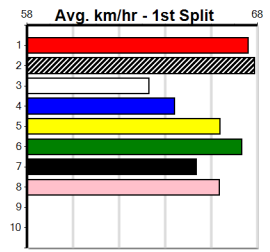

MAIDMENT MEMORIAL

Distance: 595m, Race Type: Group Listed, Total Prizemoney: $22,000
1st: $15,000, 2nd: $4,000, 3rd: $2,000, 4th: $1,000

STOMPING (1) obliterated the clock at The Meadows last time and he is drawn to lead throughout tonight. CANYA ALL CLASS (8) just needs luck early on

Watchdog Tips: 1 8 2 6 Bet: Box Trifecta 1,2,8 ($10 for 166.67%)

Race card for STOMPING [2] (Dog 1). Includes details on owner (P Stucki), winning distances, weights, and a list of recent race results. Trainer: Michelle Mallia (Avalon). Prize: $3.60.

Race card for PAW LOU LOU (NSW)[4] (Dog 2). Includes details on owner (B Wheeler), winning distances, weights, and a list of recent race results. Trainer: Samantha Grenfell (Anakie). Prize: $10.00.

Race card for WHATEVER JUNIOR [6] (Dog 3). Includes details on owner (A Hellenen), winning distances, weights, and a list of recent race results. Trainer: Adam Hellenen (Blind Bight). Prize: $91.00.

Race card for ZIPPING HOPKINS (NSW)[4] (Dog 4). Includes details on owner (Hallinan Hallinan), winning distances, weights, and a list of recent race results. Trainer: Brooke Ennis (Avalon). Prize: $6.50.

Race card for PAW YASMIN (NSW)[3] (Dog 5). Includes details on owner (B Wheeler), winning distances, weights, and a list of recent race results. Trainer: Mark Delbridge (Balliang). Prize: $10.00.