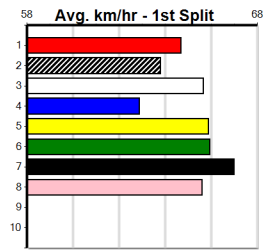

CONGRATS RAY BORDA - COOTY

Distance: 515m, Race Type: Grade 5, Total Prizemoney: $8,785
1st: $5,900, 2nd: $1,820, 3rd: $915, 4th: $150

Watchdog Tips:

Bet:

Form Box	Wgt	Dist	Track	Date	Time	BON	Margin	1st/2nd (Time)	PIR	Checked	Comment	WR	Split 1	S/P	Grade

ASCEND ECSTATIC [5]

BE Bitch Jan-23 Sire: DROOPYS SYDNEY Dam: DAPH'S ASCEND
Owner(s): DAILLY GREYHOUND FARMS (SYN), G Dailly, T Dailly Trainer: Thomas Dailly (Anakie)
Winning Distances: < 300m (0) 300 - 399m (0) 400 - 499m (2) 500 - 599m (1) 600 - 699m (0) > 700m (0)
Winning Weights: 25.1(1) 25.2(1) 25.3(1)

2nd (8)	25.5	460	GEL	R7	19-Nov-24	26.04	25.83	3.25L UPSET SUNSET (25.83)	Q/332	.	.	.	6.62	$5.40	7
3rd (2)	25.0	525	MEP	R3	27-Nov-24	30.59	30.02	1.75L STAR STAY (30.48)	M/4443	.	.	.	5.22	$8.70	X67H
7th (7)	25.0	525	MEP	R9	04-Dec-24	30.99	29.74	12.00 COOPER'S LEGACY (30.21)	M/6888	.	SW	.	5.24	$5.60	7
1st (8)	25.2	450	BAL	R7	13-Dec-24	25.31	25.26	5.50L VERY SNEAKY (25.68)	M/311	.	.	.	6.65	$2.90	7
2nd (8)	25.1	525	MEA	R1	21-Dec-24	30.21	29.62	1.75L MEPUNGA SCARLETT (30.11)	M/7433	.	.	.	5.32	$9.50	X67
5th (6)	24.9	515	SAN	R3	02-Jan-25	30.52	29.35	10.00 MEPUNGA SCARLETT (29.85)	M/5665	.	VO	.	5.17	$8.30	6G
1st (6)	25.1	525	MEA	R3	11-Jan-25	30.20	29.78	1.75L KIWI ICE CUBE (30.31)	M/2333	.	.	.	5.14	$6.60	6G
2nd (1)	24.9	515	SAN	R5	16-Jan-25	29.97	29.00	2.25L VIDEO REFEREE (29.82)	M/1222	.	.	.	5.09	$3.40	5

Last 3 wins NOT included above

1st (5)	25.3	460	GEL	R4	12-Nov-24	26.20	26.20	4.00L LOSE MY NUMBER (26.47)	Q/111	.	.	.	6.69	$3.10	M

Box History

Bx	1st	2nd	3rd	4th	5th	6th	7th	8th
1								
2			2					
3						1		
4								
5	1							
6	1				1			
7								1
8	1	2						

Prize					$13915.00			
Best					29.97(1)-16/1/25			
Starts					11-3-3-2			
Trk/Dts					2-0-1-0			
APM					12324