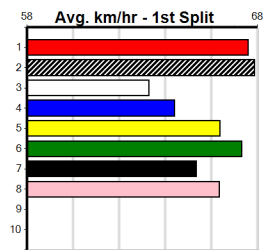

MAIDMENT MEMORIAL

Distance: 595m, Race Type: Group Listed, Total Prizemoney: $22,000
1st: $15,000, 2nd: $4,000, 3rd: $2,000, 4th: $1,000

Watchdog Tips:

Bet:

Form Box Wgt Dist Track Date Time BON Margin 1st/2nd (Time) PIR Checked Comment WR Split 1 S/P Grade

STOMPING [2]
BK Dog Dec-21 Sire: AUSSIE INFRARED Dam: STEPPING
Owner(s): P Stucki
Trainer: Michelle Mallia (Avalon)
Winning Distances: < 300m (0) 300 - 399m (0) 400 - 499m (2) 500 - 599m (10) 600 - 699m (5) > 700m (0)
Winning Weights: 32.7(1) 33.1(1) 33.6(3) 33.7(1) 33.8(3) 33.9(2) 34.0(1) 34.1(1) 34.2(1) 34.4(1) 34.5(1) 34.7(1)

PAW LOU LOU (NSW)[4]
BK Bitch Aug-22 Sire: NEED MY MONEYNOW Dam: FORTUNA BALE
Owner(s): B Wheeler
Trainer: Samantha Grenfell (Anakie)
Winning Distances: < 300m (0) 300 - 399m (0) 400 - 499m (1) 500 - 599m (6) 600 - 699m (0) > 700m (0)
Winning Weights: 26.2(2) 26.6(1) 26.7(2) 26.8(1) 27.0(1)

WHATEVER JUNIOR [6]
BK Dog Feb-23 Sire: ASTON RUPEE Dam: WHATEVER I WANT
Owner(s): A Hellenen
Trainer: Adam Hellenen (Blind Bight)
Winning Distances: < 300m (0) 300 - 399m (0) 400 - 499m (0) 500 - 599m (2) 600 - 699m (0) > 700m (0)
Winning Weights: 33.4(1) 33.6(1)

ZIPPING HOPKINS (NSW)[4]
BK Dog Feb-22 Sire: MY REDEEMER Dam: ZIPPING IVY
Owner(s): Hallinan Hallinan (SYN), M Hallinan, F Hallinan
Trainer: Brooke Ennis (Avalon)
Winning Distances: < 300m (0) 300 - 399m (0) 400 - 499m (3) 500 - 599m (8) 600 - 699m (2) > 700m (0)
Winning Weights: 31.7(1) 32.3(1) 32.4(1) 32.6(1) 32.8(1) 32.9(2) 33.0(4) 33.4(1) 33.8(1)

PAW YASMIN (NSW)[3]
WBD Bitch Jul-22 Sire: AUSSIE INFRARED Dam: DYNA PATTY
Owner(s): B Wheeler
Trainer: Mark Delbridge (Balliang)
Winning Distances: < 300m (0) 300 - 399m (0) 400 - 499m (0) 500 - 599m (7) 600 - 699m (3) > 700m (0)
Winning Weights: 28.1(1) 28.3(5) 28.5(1) 28.6(1) 28.7(1) 28.8(1)

1

2

3

4

5