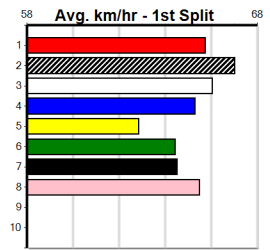

FAST MINARDI AT STUD

Distance: 515m, Race Type: Grade 5, Total Prizemoney: $8,785
1st: $5,900, 2nd: $1,820, 3rd: $915, 4th: $150

Watchdog Tips:

Bet:

Table with columns: Form Box, Wgt, Dist, Track, Date, Time, BON, Margin, 1st/2nd (Time), PIR, Checked, Comment, W/R, Split 1, S/P, Grade

DEWANA SCOTCH [5]
BK Dog Nov-20
Sire: FERNANDO BALE Dam: DEWANA DIMIE
Owner(s): DOZUS TWO (SYN), B Dewan, M Dewan
Trainer: Matthew Dewan (Carrum Downs)
Winning Distances: < 300m (0) 300 - 399m (0) 400 - 499m (3) 500 - 599m (5) 600 - 699m (0) > 700m (0)
Winning Weights: 33.1(1) 33.5(1) 33.6(1) 34.0(3) 34.1(1) 34.2(1)
Box History table and Prize Best Starts table included.

OUNCE OF LUCK [5]
BK Dog Mar-22
Sire: MY REDEEMER Dam: STAR ANISE
Owner(s): K King
Trainer: Kay King (Langwarrin)
Winning Distances: < 300m (0) 300 - 399m (4) 400 - 499m (0) 500 - 599m (1) 600 - 699m (0) > 700m (0)
Winning Weights: 35.3(1) 35.5(1) 35.9(1) 36.1(1) 36.2(1)
Box History table and Prize Best Starts table included.

ASTON HAMILTON [5]
BD Dog Jul-22
Sire: FERNANDO BALE Dam: ASTON MIRAGE
Owner(s): R Borda
Trainer: Darren Archer (Nilma North)
Winning Distances: < 300m (0) 300 - 399m (0) 400 - 499m (2) 500 - 599m (2) 600 - 699m (0) > 700m (0)
Winning Weights: 29.1(3) 29.8(1)
Box History table and Prize Best Starts table included.

CANYA JIVE (NSW)[5]
BK Dog Oct-22
Sire: ASTON RUPEE Dam: BALI SUNSET
Owner(s): E Burrett
Trainer: Dylan Sharp (Lara)
Winning Distances: < 300m (0) 300 - 399m (0) 400 - 499m (3) 500 - 599m (3) 600 - 699m (0) > 700m (0)
Winning Weights: 31.4(1) 31.5(1) 32.4(1) 32.7(1) 33.2(1) 33.6(1)
Box History table and Prize Best Starts table included.

BLUE VENDETTA [5]
BE Dog Jul-21
Sire: TOMMY SHELBY Dam: ZIANNA ROSE
Owner(s): A Lamarca
Trainer: Anthony Lamarca (Burwood East)
Winning Distances: < 300m (0) 300 - 399m (1) 400 - 499m (7) 500 - 599m (2) 600 - 699m (0) > 700m (0)
Winning Weights: 33.6(1) 33.8(2) 33.9(1) 34.0(1) 34.1(2) 34.3(2) 34.5(1)
Box History table and Prize Best Starts table included.