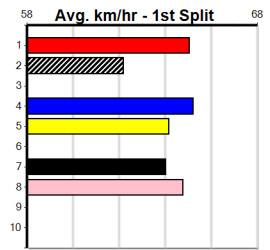

LAMINGTON EATING COMPETITION TONIGHT

Distance: 515m, Race Type: Grade 6, Total Prizemoney: $8,785
1st: $5,900, 2nd: $1,820, 3rd: $915, 4th: $150

Watchdog Tips: [ ] [ ] [ ] [ ] [ ] Bet: [ ]

Table with columns: Form Box, Wgt, Dist, Track, Date, Time, BON, Margin, 1st/2nd (Time), PIR, Checked, Comment, WR, Split 1, S/P, Grade

BETTY'S GARDEN [6]
BK Bitch Feb-23 Sire: BERNARDO Dam: SMOKIN' CINDY
Owner(s): T Tufo
Trainer: Tony Tufo (Labertouche)
Winning Distances: < 300m (0) 300 - 399m (0) 400 - 499m (2) 500 - 599m (0) 600 - 699m (0) > 700m (0)
Winning Weights: 28.9(1) 29.2(1)
Race results table with columns: Rank, Wgt, Dist, Track, Date, Time, Margin, Sire, Dam, PIR, Checked, Comment, WR, Split 1, S/P, Grade, Prize, Best, Starts, Trk/Dts, APM

TEXAS PRESIDENT [6]
BK Dog May-23 Sire: BARCIA BALE Dam: SUNTORY ROSE
Owner(s): CHAMPAGNE PTN (SYN), S Smith, A Langton
Trainer: Angela Langton (Anakie)
Winning Distances: < 300m (0) 300 - 399m (0) 400 - 499m (1) 500 - 599m (1) 600 - 699m (0) > 700m (0)
Winning Weights: 32.8(1) 32.9(1)
Race results table with columns: Rank, Wgt, Dist, Track, Date, Time, Margin, Sire, Dam, PIR, Checked, Comment, WR, Split 1, S/P, Grade, Prize, Best, Starts, Trk/Dts, APM

*** VACANT BOX ***
Sire: Dam:
Owner(s):
Trainer:
Winning Distances: < 300m (0) 300 - 399m (0) 400 - 499m (0) 500 - 599m (0) 600 - 699m (0) > 700m (0)
Winning Weights:

ON THE LOOSE [6]
BK Dog Oct-22 Sire: BELLA INFRARED Dam: SHE'S REFINED
Owner(s): G Sprud
Trainer: Bradley Greenough (Pearcedale)
Winning Distances: < 300m (0) 300 - 399m (0) 400 - 499m (0) 500 - 599m (2) 600 - 699m (0) > 700m (0)
Winning Weights: 32.2(1) 32.3(1)
Race results table with columns: Rank, Wgt, Dist, Track, Date, Time, Margin, Sire, Dam, PIR, Checked, Comment, WR, Split 1, S/P, Grade, Prize, Best, Starts, Trk/Dts, APM

IOWA LASS [6]
RF Bitch May-22 Sire: ORSON ALLEN Dam: MILLY MAC
Owner(s): D Kee
Trainer: Darren Kee (Lara)
Winning Distances: < 300m (0) 300 - 399m (0) 400 - 499m (2) 500 - 599m (0) 600 - 699m (0) > 700m (0)
Winning Weights: 27.9(1) 28.6(1)
Race results table with columns: Rank, Wgt, Dist, Track, Date, Time, Margin, Sire, Dam, PIR, Checked, Comment, WR, Split 1, S/P, Grade, Prize, Best, Starts, Trk/Dts, APM

1

2

3

4

5