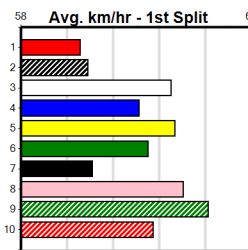

1

7:04PM

(VIC time)

Distance: 515m, Race Type: Maiden Final, Total Prizemoney: $8,785
1st: $5,900, 2nd: $1,820, 3rd: $915, 4th: $150

Watchdog Tips: ☐ ☐ ☐ ☐ ☐ **Bet:** ☐

Form	Box	Wgt	Dist	Track	Date	Time	BON	Margin	1st/2nd (Time)	PIR	Checked	Comment	WR	Split 1	S/P	Grade

1

OUTSIDES [M]

RBD Dog Apr-23 Sire: AUSSIE INFRARED Dam: FRANK'S GIRL
Owner(s): Thank frank (SYN), P Mcdowall, G Skene, B Skene, B Hoy
Trainer: Matthew Lanigan (Rowsley)
Winning Distances: < 300m (0) 300 - 399m (0) 400 - 499m (0) 500 - 599m (0) 600 - 699m (0) > 700m (0)

Winning Weights:

6th (8)	29.6	460	GEL	R9	09-Dec-24	27.07	25.77	16.00	STATUE OF TIME (26.02)	M/678	SW	6.93	$9.20	M
4th (7)	29.6	450	BAL	R5	13-Dec-24	25.93	25.26	5.50L	REIKO DAIQUIRI (25.56)	S/644		6.86	$11.10	M
6th (3)	29.5	460	GEL	R1	24-Dec-24	26.64	26.05	6.00L	TEXAS PRESIDENT (26.23)	M/866		6.93	$10.50	M
2nd (4)	29.1	485	HOR	R3	06-Jan-25	28.06	27.25	4.75L	NITROUS (27.73)	M/112		6.73	$3.40	M
2nd (1)	29.5	460	GEL	R1	10-Jan-25	26.12	25.86	0.75L	REIKO TEDESCO (26.07)	M/333		6.79	$5.10	M
2nd (5)	29.6	515	SAP	R2	13-Jan-25	30.24	29.43	0.25L	WINNING STEPS (30.23)	M/4432		5.30	$3.30	MH

Last 3 wins NOT included above

Bx	1st	2nd	3rd	4th	5th	6th	7th	8th
1		1						
2								
3								
4						1		
5		1						
6								
7				1				
8							1	

Prize	$1775.00
Best	30.24(5)-13/1/25
Starts	6-0-3-0
Trk/Dts	1-0-1-0
APM	1760

2

OSPREY CHRONOS [M]

BK Dog Mar-23 Sire: ASTON RUPEE Dam: MEPUNGA KATIE
Owner(s): CHAMPAGNE PTN (SYN), S Smith, A Langton
Trainer: Angela Langton (Anakie)
Winning Distances: < 300m (0) 300 - 399m (0) 400 - 499m (0) 500 - 599m (0) 600 - 699m (0) > 700m (0)

Winning Weights:

6th (7)	30.9	515	SAP	R1	18-Nov-24	30.79	29.43	12.00	ASTON FREDDIE (29.96)	S/6556		5.39	$114.40	MH
7th (6)	31.5	525	MEP	R3	04-Dec-24	31.32	29.74	17.00	VALENZUELA (30.17)	S/8777		5.45	$50.60	MH
2nd (7)	31.6	460	GEL	R9	09-Dec-24	26.05	25.77	0.50L	STATUE OF TIME (26.02)	Q/111		6.64	$65.20	M
6th (6)	31.7	525	MEP	R1	18-Dec-24	31.30	29.94	5.50L	ROGUE CHOICE (30.95)	M/8566		5.44	$11.60	M
7th (5)	31.9	460	GEL	R1	24-Dec-24	26.72	26.05	7.50L	TEXAS PRESIDENT (26.23)	M/677		6.89	$10.40	M
5th (7)	31.8	525	MEP	R4	01-Jan-25	30.77	29.85	10.00	BLACK BUSINESS (30.08)	S/5666		5.31	$25.20	MH
2nd (2)	32.2	460	GEL	R2	07-Jan-25	26.61	25.93	4.50L	BORN TO PARTY (26.30)	M/433		6.98	$3.40	RW
3rd (1)	31.8	515	SAP	R1	13-Jan-25	30.51	29.43	4.00L	PAW TONK (30.24)	S/5443		5.38	$7.70	MH

Last 3 wins NOT included above

Bx	1st	2nd	3rd	4th	5th	6th	7th	8th
1			1					
2		1						
3								
4								
5								1
6							1	1
7		1				1	1	
8								

Prize	$1135.00
Best	30.51(1)-13/1/25
Starts	8-0-2-1
Trk/Dts	2-0-0-1
APM	1031

3

PAW TONK (NSW)[7]

BK Dog Mar-23 Sire: TIGGERLONG TONK Dam: DYNA ZESTY
Owner(s): B Wheeler
Trainer: Daniel Gibbons (Avalon)
Winning Distances: < 300m (0) 300 - 399m (0) 400 - 499m (0) 500 - 599m (1) 600 - 699m (0) > 700m (0)

Winning Weights: 34.3(1)

1st (7)	34.3	515	SAP	R1	13-Jan-25	30.24	29.43	1.75L	MRS. FRANKY (30.36)	M/2211	SW	5.24	$1.20	MH

Last 3 wins NOT included above

Bx	1st	2nd	3rd	4th	5th	6th	7th	8th
1								
2								
3								
4								
5								
6								
7		1						
8								

Prize	$1900.00
Best	30.24(7)-13/1/25
Starts	1-1-0-0
Trk/Dts	1-1-0-0
APM	1900