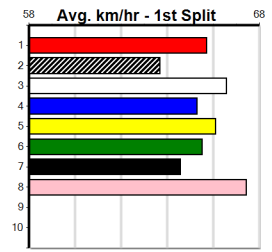

CONGRATS EMMA SCOTT - CTOTY

Distance: 595m, Race Type: Mixed 4/5, Total Prizemoney: $10,375
1st: $7,000, 2nd: $2,150, 3rd: $1,075, 4th: $150

SHAKE IT OFF (8) has a top record from this draw and she should be off and gone through the bend. FERGUS ZULU (7) was a brilliant 34.13 winner here two runs back and he just needs luck early on. PAW LOUIS (5) has claims

Watchdog Tips: 8 7 5 6 Bet: Win 8

WHERE IT BEGAN [5] Down on confidence, may get crowded early, no $16.00
Owner(s): CHAMPAGNE PTN (SYN), S Smith, A Langton
Winning Distances: < 300m (0) 300 - 399m (0) 400 - 499m (2) 500 - 599m (4) 600 - 699m (0) > 700m (0)
Box History table and Prize Best Starts Trk/Dts APM

SMOOTH RANGER [5] Honest type but this is harder, place best $18.00
Owner(s): J Carr
Winning Distances: < 300m (0) 300 - 399m (0) 400 - 499m (4) 500 - 599m (2) 600 - 699m (0) > 700m (0)
Box History table and Prize Best Starts Trk/Dts APM

HIS SPECIAL [5] Hit or miss early, will need to lead, next time $12.00
Owner(s): J Carr
Winning Distances: < 300m (0) 300 - 399m (0) 400 - 499m (3) 500 - 599m (5) 600 - 699m (1) > 700m (0)
Box History table and Prize Best Starts Trk/Dts APM

BUN QUAKE [5] Never headed two runs back, harder tonight, place $6.00
Owner(s): S Brincat
Winning Distances: < 300m (0) 300 - 399m (0) 400 - 499m (0) 500 - 599m (3) 600 - 699m (1) > 700m (0)
Box History table and Prize Best Starts Trk/Dts APM

PAW LOUIS (NSW)[5] Impressive in his past three, can threaten again $7.50
Owner(s): B Wheeler
Winning Distances: < 300m (0) 300 - 399m (0) 400 - 499m (5) 500 - 599m (1) 600 - 699m (0) > 700m (0)
Box History table and Prize Best Starts Trk/Dts APM