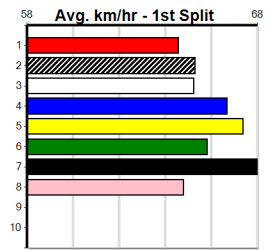

CONGRATS SMKN SYNDICATE - COOTY

Distance: 515m, Race Type: Grade 5, Total Prizemoney: $8,785
1st: $5,900, 2nd: $1,820, 3rd: $915, 4th: $150

Watchdog Tips: [ ] [ ] [ ] [ ] Bet: [ ]

Form Box Wgt Dist Track Date Time BON Margin 1st/2nd (Time) PIR Checked Comment WR Split 1 S/P Grade

PAW FREDRICK (NSW)[5]
BK Dog Dec-22 Sire: BERNARDO Dam: HADARAH BALE
Owner(s): B Wheeler
Winning Distances: < 300m (0) 300 - 399m (0) 400 - 499m (2) 500 - 599m (3) 600 - 699m (0) > 700m (0)
Winning Weights: 33.2(1) 33.5(1) 33.6(1) 33.7(1) 33.9(1)
2nd (8) 33.5 460 WGL R8 03-Dec-24 26.00 25.95 0.75L HOT SCOTCH (25.95) S/733 . . . . 6.73 $2.20 X45
3rd (8) 33.5 460 GEL R8 06-Dec-24 25.89 25.76 1.75L BRONELLY STRIKER (25.77) M/663 . . . . 6.77 $3.20 5
5th (6) 33.8 515 SAN R7 12-Dec-24 29.81 29.22 4.00L POWER PAWS (29.54) S/7755 . . . . 5.24 $7.10 5
5th (6) 33.7 515 SAN R10 19-Dec-24 30.11 29.48 8.50L REAPER (29.54) M/4666 . . . . 5.19 $5.40 5
2nd (4) 34.3 515 SAN R11 26-Dec-24 29.74 28.94 2.00L BOUNDING CHIEF (29.60) M/5333 . . . . 5.20 $3.00 5
4th (3) 34.4 515 SAN R10 02-Jan-25 30.09 29.35 8.50L SUNSET WISP (29.52) M/6664 . . . . 5.27 $3.20 5
3rd (1) 34.2 515 SAN R10 09-Jan-25 30.32 29.18 11.00 QILIN BALE (29.61) M/5555 . . . . 5.16 $2.30 5
3rd (4) 34.4 515 SAN R11 16-Jan-25 29.70 29.00 5.00L SWEET BEE (29.37) M/5444 . . . . 5.22 $8.50 5
Last 3 wins NOT included above
1st (6) 33.7 515 SAN R2 12-Sep-24 29.82 29.20 1.25L DAINTREE ASTER (29.90) S/5332 . . . . 5.22 $2.50 X67
1st (2) 33.6 425 BEN R3 08-Nov-24 23.76 23.76 0.10L PAW MANTRA (23.77) M/222 . . . . 6.56 $3.90 5
1st (8) 33.9 450 SHP R8 25-Nov-24 25.27 24.93 3.5L MAVIS TOLMIE (25.52) M/431 . . . . 6.65 $1.50 5

Box History
Bx 1st 2nd 3rd 4th 5th 6th 7th 8th
1 1 1 1 1 1 1 1
2 2 1 1 1 1 1 1
3 1 1 1 1 1 1 1
4 2 1 1 2 1 1 1
5 1 1 1 1 1 1 1
6 1 1 1 1 2 1 1
7 1 1 1 1 1 1 1
8 1 1 1 1 1 1 1
Prize Best $27315.00
Starts 29.59(3)-8/8/24
Trk/Dts 26-5-5-5
APM 15-3-2-4 15210

URANA XAVIER [5]
BE Dog Feb-23 Sire: GOOD NEWS Dam: GYPSY URANA
Owner(s): G Dailly
Winning Distances: < 300m (0) 300 - 399m (0) 400 - 499m (0) 500 - 599m (3) 600 - 699m (0) > 700m (0)
Winning Weights: 36.8(1) 37.0(1) 37.6(1)
1st (1) 36.8 525 MEP R4 04-Dec-24 30.35 29.74 1.5L OREGON JANET (30.44) S/6333 . . . . 5.27 $1.60 MH
2nd (7) 37.3 525 MEA R1 14-Dec-24 30.05 29.70 0.75L SHIMA BLUSH (30.01) S/3333 . . . . 5.17 $6.80 MF
1st (1) 37.0 515 SAN R2 02-Jan-25 29.63 29.35 3.25L MONEY PALACE (29.84) M/2222 . . . . 5.19 $1.20 X67
1st (1) 37.6 515 SAN R1 09-Jan-25 29.36 29.18 7.00L MAKE ME KING (29.85) M/1111 . . . . 5.12 $1.20 X67
4th (6) 37.1 515 SAN R7 16-Jan-25 29.79 29.00 2.75L MISTER EASY (29.61) S/7655 . . . . 5.28 $4.70 5
Last 3 wins NOT included above

Box History
Bx 1st 2nd 3rd 4th 5th 6th 7th 8th
1 3 1 1 1 1 1 1
2 1 1 1 1 1 1 1
3 1 1 1 1 1 1 1
4 1 1 1 1 1 1 1
5 1 1 1 1 1 1 1
6 1 1 1 1 1 1 1
7 1 1 1 1 1 1 1
8 1 1 1 1 1 1 1
Prize Best $16670.00
Starts 29.36(1)-9/1/25
Trk/Dts 5-3-1-0
APM 3-2-0-0 14926