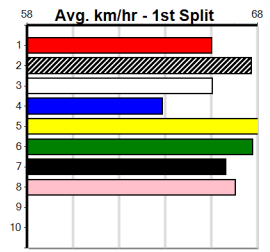

CONGRATS BERNARDO BEAST - CGOTY

4

8:04PM

(VIC time)

Distance: 515m, Race Type: Grade 5, Total Prizemoney: $8,785
1st: $5,900, 2nd: $1,820, 3rd: $915, 4th: $150

Watchdog Tips:

Bet:

Form Box	Wgt	Dist	Track	Date	Time	BON	Margin	1st/2nd (Time)	PIR	Checked	Comment	WR	Split 1	S/P	Grade

FLYING ENVY [5]

BK Bitch Jul-22 Sire: ASTON RUPEE Dam: FLYING SMOOTH Trainer: Kim Erenshaw (Junction Village)

Owner(s): T Erenshaw
Winning Distances: < 300m (0) 300 - 399m (0) 400 - 499m (0) 500 - 599m (5) 600 - 699m (2) > 700m (1)
Winning Weights: 28.8(1) 29.0(2) 29.1(1) 29.3(1) 29.6(1) 29.9(1) 30.3(1)

4th (7)	30.2	595	SAN	R9	24-Oct-24	34.68	34.13	8.00L WERRIS BALE (34.13)	M/5454	.	.	.	9.39	$7.50	X45
6th (1)	29.7	595	SAN	R4	31-Oct-24	34.91	34.30	7.50L WILD CASH (34.42)	M/5466	.	SW	.	9.39	$1.60	X45
4th (8)	29.2	595	SAN	R8	07-Nov-24	34.64	34.22	2.50L DISHEVELED (34.48)	S/7876	.	.	.	9.38	$7.80	X45
1st (5)	29.3	715	SAN	R3	23-Nov-24	41.76	41.55	3.00L ELLA'S BABE (41.96)	M/4211	.	SW	.	6.20	$11.30	SH
8th (8)	29.4	715	SAN	R8	30-Nov-24	43.05	41.67	20.00 ETHANOL WATER (41.67)	M/7888	.	.	.	6.39	$13.90	GRP1
6th (1)	28.9	640	SLE	R6	08-Dec-24	37.60	36.23	19.00 LETHAL SNIPER (36.33)	Q/5366	.	.	.	6.18	$5.30	5
7th (6)	29.2	640	SLE	R4	20-Dec-24	36.85	36.19	6.50L RAYA STAR (36.42)	M/5677	.	.	.	6.18	$13.20	SH
5th (6)	29.7	715	SAN	R8	26-Dec-24	42.52	41.78	11.00 IRISH MILLIE (41.78)	M/4334	.	.	.	6.34	$3.30	X45

Last 3 wins NOT included above

1st (3)	28.8	660	BAL	R7	17-Jul-24	38.22	38.22	1.00L LYNDL SAID NO (38.28)	M/2222	.	.	.	12.84	$1.80	RWH
1st (8)	29.0	530	APK	R3	12-Sep-24	30.37	30.37	2.25L SOOTY KEEPING (30.53)	0	.	SAMP	.	5.54	$7.00	SH
1st (1)	30.3	510	SLE	R6	13-Oct-24	28.75	28.75	1.25L MADALIA ZOOM (28.83)	M/222	.	.	.	9.24	$2.50	X45

Box History									
Bx	1st	2nd	3rd	4th	5th	6th	7th	8th	
1	2					3			
2					1				
3	2			1					
4	1		1		2	1			
5	2		2					1	
6					1			1	
7				3	1				
8	1	1		2		2		1	
Prize Best								$38595.00	
Starts								FSTD	
Trk/Dts								32-8-1-3	
APM								0-0-0-0	15425

MEPUNGA SCARLETT [5]

BK Bitch Mar-23 Sire: FERNANDO BALE Dam: MEPUNGA SPECTRE Trainer: Jeffrey Britton (Anakie)

Owner(s): B Smith
Winning Distances: < 300m (0) 300 - 399m (0) 400 - 499m (0) 500 - 599m (4) 600 - 699m (0) > 700m (0)
Winning Weights: 27.2(1) 27.3(3)

1st (1)	27.3	525	MEP	R1	04-Dec-24	30.15	29.74	4.75L WHATEVER JACK (30.48)	Q/1111	.	SW	.	5.12	$1.50	MH
3rd (8)	27.3	525	MEA	R1	14-Dec-24	30.18	29.70	2.50L SHIMA BLUSH (30.01)	S/2222	.	.	.	5.12	$7.90	MF
1st (3)	27.2	525	MEA	R1	21-Dec-24	30.11	29.62	1.75L ASCEND ECSTATIC (30.21)	M/1111	.	SW	.	5.12	$2.60	X67
1st (7)	27.3	515	SAN	R3	02-Jan-25	29.85	29.35	4.50L SHIMA BLUSH (30.14)	M/1111	.	.	.	5.10	$5.10	6G
3rd (5)	27.3	525	MEA	R9	11-Jan-25	30.23	29.78	6.50L HERE COMES MILLI (29.78)	M/2222	.	.	.	5.04	$5.70	5
1st (6)	27.3	525	MEA	R10	18-Jan-25	29.91	29.41	0.25L ASTON FIGARO (29.92)	M/2211	.	.	.	5.09	$5.00	5

Last 3 wins NOT included above

1st (2)	27.3	525	MEA	R10	18-Jan-25	29.91	29.41	0.25L ASTON FIGARO (29.92)	M/2211	.	.	.	5.09	$5.00	5

Box History									
Bx	1st	2nd	3rd	4th	5th	6th	7th	8th	
1	1								
2									
3	1								
4									
5			1						
6	1								
7	1								
8			1						
Prize Best								$22930.00	
Starts								29.85(7)-2/1/25	
Trk/Dts								6-4-0-2	
APM								1-1-0-0	20867