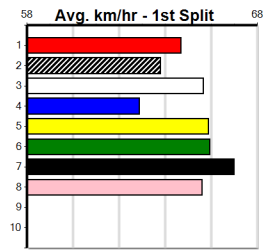

CONGRATS RAY BORDA - COOTY

Distance: 515m, Race Type: Grade 5, Total Prizemoney: $8,785
1st: $5,900, 2nd: $1,820, 3rd: $915, 4th: $150

PAW GRADY (4) turned in a big performance to score two runs back at The Meadows and he is well graded again. HI THERE FRANK (3) is better than his past two and he will settle on the speed. ASCEND ECSTATIC (1) is showing plenty of promise

Watchdog Tips: 4 3 1 8 Bet: Win 4

ASCEND ECSTATIC [5] Promising type, settles on the speed, threat $4.60
Owner(s): DAILLY GREYHOUND FARMS (SYN), G Dailly, T Dailly
Trainer: Thomas Dailly (Anakie)
Box History table and Prizemoney details.

PAW ALEXIS (NSW)[5] Handy PB here, good turn of foot, place $8.00
Owner(s): B Wheeler
Trainer: Mark Delbridge (Balliang)
Box History table and Prizemoney details.

HI THERE FRANK [5] Better than his past two, drops in class, danger $6.50
Owner(s): AGSS Cranbourne (SYN), G Farrugia, A Fennell
Trainer: David Geall (Lara)
Box History table and Prizemoney details.

PAW GRADY (NSW)[5] Powerful type, can find the rail early, go close $2.80
Owner(s): B Wheeler
Trainer: Mark Delbridge (Balliang)
Box History table and Prizemoney details.

RIVERSDALE MICK (NSW)[5] Great effort last time, pace in six is a worry $10.00
Owner(s): The Mullionaires (SYN), A Phillips, G Phillips, C Brewer, J Phillips, R Phillips
Trainer: Daniel Gibbons (Avalon)
Box History table and Prizemoney details.