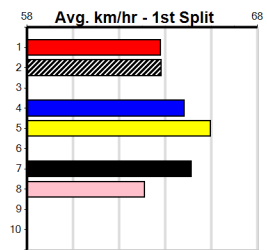

AUSTRALIA DAY FEAST TONIGHT

Distance: 515m, Race Type: Grade 7, Total Prizemoney: $8,785
1st: $5,900, 2nd: $1,820, 3rd: $915, 4th: $150

BLACK BUSINESS (7) was ultra impressive when placed here last week and he will find this a lot easier. OREGON JANET (8) has been consistent to date and she can follow the seven across early on. LIBERTY KELTON (1) won't be too far away

Watchdog Tips: 7 8 1 5 **Bet:** Win 7

Form Box	Wgt	Dist	Track	Date	Time	BON	Margin	1st/2nd (Time)	PIR	Checked	Comment	W/R	Split 1	S/P	Grade		
1	LIBERTY KELTON [7] $5.00																
	Never too far away here, well drawn, threat																
	BK Bitch May-22 Sire: SHIMA SHINE Dam: ITA LOUISA																
	Owner(s): S Toner Trainer: Stephen Toner (Bunyip)																
	Winning Distances: < 300m (0) 300 - 399m (0) 400 - 499m (0) 500 - 599m (1) 600 - 699m (0) > 700m (0)																
	Winning Weights: 29.8(1)																
	2nd (2) 30.1 595 SAP R3 30-Sep-24 34.79 33.99 4.25L PAW QUINBY (34.50) M/4332 . . . . . 9.52 $7.50 RW																
	6th (8) 29.4 525 MEP R4 20-Nov-24 31.02 30.03 8.50L JUDGEMENTAL (30.43) M/4556 . . . . . 5.27 $14.40 X67																
	4th (8) 29.8 525 MEP R10 27-Nov-24 30.53 30.02 4.25L KIWI JAY (30.24) M/4344 . . . . . 5.24 $27.90 X67H																
	7th (7) 29.7 595 SAP R3 02-Dec-24 35.14 33.81 13.00 GOOD VIBES ONLY (34.25) M/5567 . . . . . 9.44 $20.30 RW																
2	WHATEVER GEORGE [7] $10.00																
	Steady in his past two, needs to show more																
	BE Dog Feb-23 Sire: ASTON RUPEE Dam: WHATEVER I WANT																
	Owner(s): A Hellenen Trainer: Adam Hellenen (Blind Bight)																
	Winning Distances: < 300m (0) 300 - 399m (0) 400 - 499m (1) 500 - 599m (0) 600 - 699m (0) > 700m (0)																
	Winning Weights: 31.9(1)																
	1st (6) 31.9 400 WGL R1 04-Nov-24 22.97 22.45 1.5L CRYSTALIZE (23.06) M/21 . . . . . SW . 8.40 $8.60 M																
	2nd (7) 32.6 425 BEN R4 20-Dec-24 24.13 23.75 4.25L FEROCIOUS CANARY (23.84) M/112 . . . . . 6.58 $8.70 X67																
	7th (3) 32.4 515 SAN R2 02-Jan-25 31.11 29.35 22.00 URANA XAVIER (29.63) M/5457 . . . . . 5.32 $20.60 X67																
	3rd (1) 32.6 515 SAP R10 06-Jan-25 30.14 29.37 6.50L NOSEY BLUEY (29.71) M/4222 . . . . . 5.24 $2.30 X67H																
3	*** VACANT BOX ***																
	Sire: Dam:																
	Owner(s): Trainer:																
	Winning Distances: < 300m (0) 300 - 399m (0) 400 - 499m (0) 500 - 599m (0) 600 - 699m (0) > 700m (0)																
	Winning Weights:																
	Box History																
	Prize Best Starts Trk/Dts APM																
	4	WHATEVER JACK [7] $8.00															
		Hit or miss early, pace out wide is a worry															
		BK Dog Feb-23 Sire: ASTON RUPEE Dam: WHATEVER I WANT															
Owner(s): A Hellenen Trainer: Adam Hellenen (Blind Bight)																	
Winning Distances: < 300m (0) 300 - 399m (0) 400 - 499m (0) 500 - 599m (1) 600 - 699m (0) > 700m (0)																	
Winning Weights: 34.7(1)																	
7th (7) 34.6 515 SAP R1 11-Nov-24 31.06 29.47 16.00 DIFFERENT HERE (29.97) M/4445 . . . . . 5.18 $12.30 M																	
2nd (7) 34.4 525 MEP R1 04-Dec-24 30.48 29.74 4.75L MEPUNGA SCARLETT (30.15) M/2222 . . . . . 5.19 $25.00 MH																	
7th (4) 34.5 525 MEA R1 14-Dec-24 30.79 29.70 12.00 SHIMA BLUSH (30.01) M/4666 . . . . . 5.18 $27.50 MF																	
5th (7) 34.5 525 MEP R2 18-Dec-24 31.07 29.94 11.00 PAW TORONTO (30.37) M/7655 . . . . . 5.35 $6.60 M																	
5	PAW LONDON (NSW)[7] $7.50																
	Good early burn, getting stronger, keep safe																
	RBD Bitch Jan-23 Sire: FERAL FRANKY Dam: WENDALIN BALE																
	Owner(s): B Wheeler Trainer: Correy Grenfell (Anakie)																
	Winning Distances: < 300m (0) 300 - 399m (0) 400 - 499m (0) 500 - 599m (1) 600 - 699m (0) > 700m (0)																
	Winning Weights: 25.0(1)																
	4th (2) 26.3 525 MEP R4 04-Dec-24 30.76 29.74 6.00L URANA XAVIER (30.35) M/1222 . . . . . 5.15 $7.10 MH																
	2nd (7) 26.5 525 MEP R2 11-Dec-24 30.53 29.83 1.00L MY GRACIE (30.48) Q/1111 . . . . . 5.15 $2.30 M