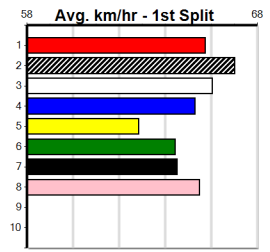

FAST MINARDI AT STUD

Distance: 515m, Race Type: Grade 5, Total Prizemoney: $8,785
1st: $5,900, 2nd: $1,820, 3rd: $915, 4th: $150

PAW OLLIE (8) was a dominant 25.82 Geelong winner last time and he should prove hard to reel in again. DEWANA SCOTCH (1) has claims

Watchdog Tips: 8 1 2 3 Bet: Win 8

DEWANA SCOTCH [5] Better than form, has the good draw, threat $4.60
Owner(s): DOZUS TWO (SYN), B Dewan, M Dewan
Sire: FERNANDO BALE Dam: DEWANA DIMIE
Trainer: Matthew Dewan (Carrum Downs)

OUNCE OF LUCK [5] Resuming, talented when fit, keep safe $9.00
Owner(s): K King
Sire: MY REDEEMER Dam: STAR ANISE
Trainer: Kay King (Langwarrin)

ASTON HAMILTON [5] Capable but can be hit or miss early, risky $4.80
Owner(s): R Borda
Sire: FERNANDO BALE Dam: ASTON MIRAGE
Trainer: Darren Archer (Nilma North)

CANYA JIVE (NSW)[5] Needs to lead, too much pace underneath, no $12.00
Owner(s): E Burrett
Sire: ASTON RUPEE Dam: BALI SUNSET
Trainer: Dylan Sharp (Lara)

BLUE VENDETTA [5] Huge talent but needs things his own way, tested $10.00
Owner(s): A Lamarca
Sire: TOMMY SHELBY Dam: ZIANNA ROSE
Trainer: Anthony Lamarca (Burwood East)

1

2

3

4

5