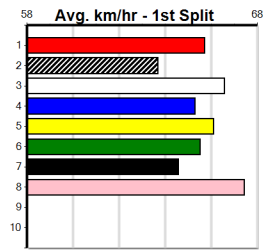

CONGRATS EMMA SCOTT - CTOTY

Distance: 595m, Race Type: Mixed 4/5, Total Prizemoney: $10,375
1st: $7,000, 2nd: $2,150, 3rd: $1,075, 4th: $150

Watchdog Tips:

Bet:

Table with columns: Form Box, Wgt, Dist, Track, Date, Time, BON, Margin, 1st/2nd (Time), PIR, Checked, Comment, W/R, Split 1, S/P, Grade

WHERE IT BEGAN [5]
BE Dog Mar-22 Sire: TOMMY SHELBY Dam: ART NOVEAU
Owner(s): CHAMPAGNE PTN (SYN), S Smith, A Langton
Trainer: Angela Langton (Anakie)
Winning Distances: < 300m (0) 300 - 399m (0) 400 - 499m (2) 500 - 599m (4) 600 - 699m (0) > 700m (0)
Winning Weights: 35.0(1) 35.1(1) 35.4(2) 35.7(1) 35.8(1)
Box History table and Prize Best Starts Trk/Dts APM

SMOOTH RANGER [5]
BK Bitch Apr-22 Sire: OUT OF RANGE Dam: FREEDOM FIRE
Owner(s): J Carr
Trainer: Malcolm Carr (Devon Meadows)
Winning Distances: < 300m (0) 300 - 399m (0) 400 - 499m (4) 500 - 599m (2) 600 - 699m (0) > 700m (0)
Winning Weights: 27.0(2) 27.3(1) 27.7(1) 27.9(2)
Box History table and Prize Best Starts Trk/Dts APM

HIS SPECIAL [5]
BD Dog Apr-22 Sire: OUT OF RANGE Dam: FREEDOM FIRE
Owner(s): J Carr
Trainer: John Carr (Devon Meadows)
Winning Distances: < 300m (0) 300 - 399m (0) 400 - 499m (3) 500 - 599m (5) 600 - 699m (1) > 700m (0)
Winning Weights: 31.6(3) 31.9(2) 32.5(1) 32.6(3)
Box History table and Prize Best Starts Trk/Dts APM

BUN QUAKE [5]
BD Dog Jun-22 Sire: DROOPYS SYDNEY Dam: GYPSY BUN
Owner(s): S Brincat
Trainer: Stephen Brincat (Avalon)
Winning Distances: < 300m (0) 300 - 399m (0) 400 - 499m (0) 500 - 599m (3) 600 - 699m (1) > 700m (0)
Winning Weights: 29.6(1) 29.9(2) 31.5(1)
Box History table and Prize Best Starts Trk/Dts APM

PAW LOUIS (NSW)[5]
BK Dog Jul-22 Sire: JS FLAMIN ACE Dam: DYNA ADRIA
Owner(s): B Wheeler
Trainer: Robert Camilleri (Lara)
Winning Distances: < 300m (0) 300 - 399m (0) 400 - 499m (5) 500 - 599m (1) 600 - 699m (0) > 700m (0)
Winning Weights: 28.6(1) 28.7(1) 29.0(2) 29.1(1) 29.2(1)
Box History table and Prize Best Starts Trk/Dts APM

1

2

3

4

5