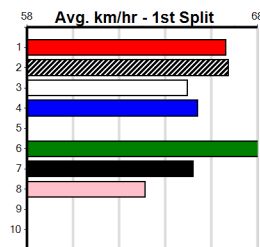

CONGRATS RAGING ELSA - CBOTY

Distance: 515m, Race Type: Mixed 3/4, Total Prizemoney: $9,055
1st: $6,100, 2nd: $1,870, 3rd: $935, 4th: $150

Watchdog Tips: [ ] [ ] [ ] [ ] [ ] Bet: [ ]

CHAUVERO [4]
BK Dog May-22 Sire: SHIMA SHINE Dam: ITA LOUISA
Owner(s): S Toner
Trainer: Stephen Toner (Bunyip)
Winning Distances: < 300m (0) 300 - 399m (5) 400 - 499m (3) 500 - 599m (1) 600 - 699m (0) > 700m (0)
Winning Weights: 36.5(1) 36.6(1) 36.8(1) 36.9(1) 37.0(1) 37.1(1) 37.2(1) 37.3(1) 37.4(1)
Box History table and Prize Best Starts Trk/Dts APM

MOTION SENSOR [4]
BK Dog Mar-22 Sire: BERNARDO Dam: NO TALKING
Owner(s): OUR FAMILY (SYN), B Selleck, D Selleck, J Selleck, H Selleck, J Lindsay, B Lindsay
Trainer: Debbie Selleck (Tooradin)
Winning Distances: < 300m (0) 300 - 399m (0) 400 - 499m (7) 500 - 599m (5) 600 - 699m (0) > 700m (0)
Winning Weights: 30.8(1) 31.2(1) 31.4(1) 31.5(1) 31.6(1) 32.2(1) 32.3(1) 32.4(1) 32.8(2) 32.9(1) 33.4(1)
Box History table and Prize Best Starts Trk/Dts APM

AMRON TIGER [4]
BD Dog Nov-21 Sire: FERNANDO BALE Dam: ROTHWELL GAL
Owner(s): B Nye
Trainer: Brooke Ennis (Avalon)
Winning Distances: < 300m (0) 300 - 399m (0) 400 - 499m (2) 500 - 599m (10) 600 - 699m (0) > 700m (0)
Winning Weights: 32.2(1) 32.4(2) 32.5(1) 32.7(3) 32.8(1) 32.9(1) 33.0(1) 33.1(1) 33.3(1)
Box History table and Prize Best Starts Trk/Dts APM

ASTON FIGARO [3]
BK Dog Jan-21 Sire: FLYING PENSKE Dam: ASTON TARA
Owner(s): R Borda
Trainer: Craig Treherne (Lara)
Winning Distances: < 300m (0) 300 - 399m (3) 400 - 499m (4) 500 - 599m (5) 600 - 699m (0) > 700m (0)
Winning Weights: 32.8(1) 33.2(1) 33.3(1) 33.4(1) 33.5(2) 33.8(1) 33.9(1) 34.0(1) 34.2(2) 34.3(1)
Box History table and Prize Best Starts Trk/Dts APM

*** VACANT BOX ***
Sire: Dam:
Owner(s):
Trainer:
Winning Distances: < 300m (0) 300 - 399m (0) 400 - 499m (0) 500 - 599m (0) 600 - 699m (0) > 700m (0)
Winning Weights:
Box History

1

2

3

4

5