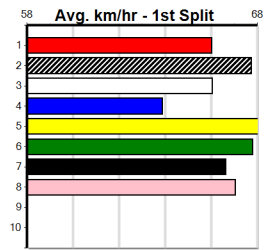

CONGRATS BERNARDO BEAST - CGOTY

Distance: 515m, Race Type: Grade 5, Total Prizemoney: $8,785
1st: $5,900, 2nd: $1,820, 3rd: $915, 4th: $150

CANYA NITRATE (4) is one of the most gifted chasers in work and he just needs to time the start.
MEPUNGA SCARLETT (2) broke the clock at The Meadows last time and she will continue to get better.
PAW PASADENA (3) is more than capable.

Watchdog Tips: 4 2 3 1 Bet: Box Trifecta 1,2,3,4 ($10 for 41.67%)

FLYING ENVY [5] Better than form, can charge late, keep safe $12.00
BK Bitch Jul-22 Sire: ASTON RUPEE Dam: FLYING SMOOTH
Owner(s): T Erenshaw
Winning Distances: < 300m (0) 300 - 399m (0) 400 - 499m (0) 500 - 599m (5) 600 - 699m (2) > 700m (1)
Winning Weights: 28.8(1) 29.0(2) 29.1(1) 29.3(1) 29.6(1) 29.9(1) 30.3(1)
4th (7) 30.2 595 SAN R9 24-Oct-24 34.68 34.13 8.00L WERRIS BALE (34.13) M/5454 . . . 9.39 $7.50 X45
6th (1) 29.7 595 SAN R4 31-Oct-24 34.91 34.30 7.50L WILD CASH (34.42) M/5466 . . . SW . 9.39 $1.60 X45
4th (8) 29.2 595 SAN R8 07-Nov-24 34.64 34.22 2.50L DISHEVELED (34.48) S/7876 . . . . 9.38 $7.80 X45
1st (5) 29.3 715 SAN R3 23-Nov-24 41.76 41.55 3.00L ELLA'S BABE (41.96) M/4211 . . . SW . 6.20 $11.30 SH
8th (8) 29.4 715 SAN R8 30-Nov-24 43.05 41.67 20.00 ETHANOL WATER (41.67) M/7888 . . . . 6.39 $13.90 GRP1
6th (1) 28.9 640 SLE R6 08-Dec-24 37.60 36.23 19.00 LETHAL SNIPER (36.33) Q/5366 . . . . 6.18 $5.30 S
7th (6) 29.2 640 SLE R4 20-Dec-24 36.85 36.19 6.50L RAYA STAR (36.42) M/5677 . . . . 6.18 $13.20 SH
5th (6) 29.7 715 SAN R8 26-Dec-24 42.52 41.78 11.00 IRISH MILLIE (41.78) M/4334 . . . . 6.34 $3.30 X45
Last 3 wins NOT included above
1st (3) 28.8 660 BAL R7 17-Jul-24 38.22 38.22 1.00L LYNDR SAID NO (38.28) M/2222 . . . . 12.84 $1.80 RWH
1st (8) 29.0 530 APK R3 12-Sep-24 30.37 30.37 2.25L SOOTY KEEPING (30.53) 0 . . . SAMP 5.54 $7.00 SH
1st (1) 30.3 510 SLE R6 13-Oct-24 28.75 28.75 1.25L MADALIA ZOOM (28.83) M/2222 . . . . 9.24 $2.50 X45

MEPUNGA SCARLETT [5] Brilliant last time, continues to impress, danger $4.20
BK Bitch Mar-23 Sire: FERNANDO BALE Dam: MEPUNGA SPECTRE
Owner(s): B Smith
Winning Distances: < 300m (0) 300 - 399m (0) 400 - 499m (0) 500 - 599m (4) 600 - 699m (0) > 700m (0)
Winning Weights: 27.2(1) 27.3(3)
1st (1) 27.3 525 MEP R1 04-Dec-24 30.15 29.74 4.75L WHATEVER JACK (30.48) Q/1111 . . . SW . 5.12 $1.50 MH
3rd (8) 27.3 525 MEA R1 14-Dec-24 30.18 29.70 2.50L SHIMA BLUSH (30.01) S/2222 . . . . 5.12 $7.90 MF
1st (3) 27.2 525 MEA R1 21-Dec-24 30.11 29.62 1.75L ASCEND ECSTATIC (30.21) M/1111 . . . SW . 5.12 $2.00 X67
1st (7) 27.3 515 SAN R3 02-Jan-25 29.85 29.35 4.50L SHIMA BLUSH (30.14) M/1111 . . . . 5.10 $5.10 6G
3rd (5) 27.3 525 MEA R9 11-Jan-25 30.23 29.78 6.50L HERE COMES MILLI (29.78) M/2222 . . . . 5.04 $5.70 S
1st (6) 27.3 525 MEA R10 18-Jan-25 29.91 29.41 0.25L ASTON FIGARO (29.92) M/2211 . . . . 5.09 $5.00 S
Last 3 wins NOT included above