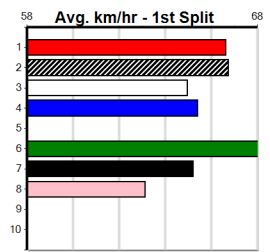

CONGRATS RAGING ELSA - CBOTY

Distance: 515m, Race Type: Mixed 3/4, Total Prizemoney: $9,055
1st: $6,100, 2nd: $1,870, 3rd: $935, 4th: $150

AMRON TIGER (3) has turned in some big performances of late and he should get a nice run through early on. CHAVERO (1) was simply breathtaking at Warragul and he is drawn to lead for a long way. MOTION SENSOR (2) is racing with confidence.

Watchdog Tips: 3 1 2 7 Bet: Win 3

CHAVERO [4] Enormous win last time, can lead, main danger $4.60
BK Dog May-22 Sire: SHIMA SHINE Dam: ITA LOUISA
Trainer: Stephen Toner (Bunyip)
Winning Distances: < 300m (0) 300 - 399m (5) 400 - 499m (3) 500 - 599m (1) 600 - 699m (0) > 700m (0)
Winning Weights: 36.5(1) 36.6(1) 36.8(1) 36.9(1) 37.0(1) 37.1(1) 37.2(1) 37.3(1) 37.4(1)
Box History table and Prize Best Starts Trk/Dts APM

MOTION SENSOR [4] Airborne at present, goes well here, can threaten $3.20
BK Dog Mar-22 Sire: BERNARDO Dam: NO TALKING
Trainer: Debbie Selleck (Tooradin)
Winning Distances: < 300m (0) 300 - 399m (0) 400 - 499m (7) 500 - 599m (5) 600 - 699m (0) > 700m (0)
Winning Weights: 30.8(1) 31.2(1) 31.4(1) 31.5(1) 31.6(1) 32.2(1) 32.3(1) 32.4(1) 32.8(2) 32.9(1) 33.4(1)
Box History table and Prize Best Starts Trk/Dts APM

AMRON TIGER [4] Powerful type, can find the rail early, go close $3.00
BD Dog Nov-21 Sire: FERNANDO BALE Dam: ROTHWELL GAL
Trainer: Brooke Ennis (Avalon)
Winning Distances: < 300m (0) 300 - 399m (0) 400 - 499m (2) 500 - 599m (10) 600 - 699m (0) > 700m (0)
Winning Weights: 32.2(1) 32.4(2) 32.5(1) 32.7(3) 32.8(1) 32.9(1) 33.0(1) 33.1(1) 33.3(1)
Box History table and Prize Best Starts Trk/Dts APM

ASTON FIGARO [3] Goes well here but runs into a couple of good ones $18.00
BK Dog Jan-21 Sire: FLYING PENSKE Dam: ASTON TARA
Trainer: Craig Treherne (Lara)
Winning Distances: < 300m (0) 300 - 399m (3) 400 - 499m (4) 500 - 599m (5) 600 - 699m (0) > 700m (0)
Winning Weights: 32.8(1) 33.2(1) 33.3(1) 33.4(1) 33.5(2) 33.8(1) 33.9(1) 34.0(1) 34.2(2) 34.3(1)
Box History table and Prize Best Starts Trk/Dts APM

*** VACANT BOX ***
Owner(s):
Winning Distances: < 300m (0) 300 - 399m (0) 400 - 499m (0) 500 - 599m (0) 600 - 699m (0) > 700m (0)
Winning Weights:
Trainer:
Box History

1

2

3

4

5