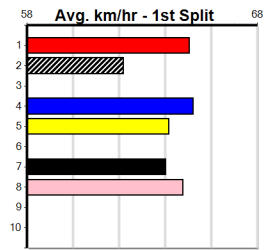

LAMINGTON EATING COMPETITION TONIGHT

3

7:43PM

(VIC time)

Distance: 515m, Race Type: Grade 6, Total Prizemoney: $8,785
1st: $5,900, 2nd: $1,820, 3rd: $915, 4th: $150

TEXAS PRESIDENT (2) powered to the line in his top 29.66 win here last week and he continues to get better each time. BETTY'S GARDEN (1) led for a long way last week and she will give a nice sight again. ON THE LOOSE (4) shows promise

Watchdog Tips: 2 1 4 8 **Bet:** Trifecta 1,2/1,2,4/1,2,4,8 ($10 - 125%)

Form Box	Wgt	Dist	Track	Date	Time	BON	Margin	1st/2nd (Time)	PIR	Checked	Comment	WR	Split 1	S/P	Grade	
1	BETTY'S GARDEN [6] $4.60															
	BK		Bitch		Feb-23		Sire: BERNARDO		Dam: SMOKIN' CINDY		Trainer: Tony Tufo (Labretouche)					
	Owner(s): T Tufo															
	Winning Distances: < 300m (0) 300 - 399m (0) 400 - 499m (2) 500 - 599m (0) 600 - 699m (0) > 700m (0)															
	Winning Weights: 28.9(1) 29.2(1)															
		2nd (8)	28.2	400	WGL	R1	12-Nov-24	23.04	22.37	0.10L	ASTON OUTLAY (23.04)	M/32	.	.	8.67	$10.80 M
		6th (7)	28.6	400	WGL	R1	19-Nov-24	23.24	22.27	12.00	COLLINDA LOU (22.41)	S/76	.	.	8.66	$4.40 M
		1st (6)	28.9	400	WGL	R2	26-Nov-24	22.74	22.27	9.00L	PRECINCT (23.34)	S/21	.	.	8.56	$3.00 M
		1st (6)	29.2	460	WGL	R7	03-Dec-24	26.12	25.95	1.00L	JUMBUK JOHNNY (26.19)	M/222	.	SW	6.58	$6.90 X67
		4th (4)	29.4	460	WGL	R2	17-Dec-24	26.39	25.52	1.75L	NAUGHTY NORM (26.27)	M/545	.	.	6.66	$4.30 X67H
	3rd (4)	29.3	400	WGL	R3	24-Dec-24	22.85	22.19	8.50L	DAINTREE SHADY (22.29)	M/54	.	.	8.58	$4.20 6G	
	2nd (8)	29.0	515	SAP	R9	06-Jan-25	30.01	29.37	2.50L	ON THE LOOSE (29.84)	M/1111	.	.	5.13	$4.70 X67H	
	2nd (8)	28.7	515	SAN	R2	16-Jan-25	29.84	29.00	2.75L	TEXAS PRESIDENT (29.66)	Q/1111	.	SW	5.10	$11.10 X67F	
Last 3 wins NOT included above																
	.	.	.	.	.	.	.	.	.	.	.	.	.	.	.	
	.	.	.	.	.	.	.	.	.	.	.	.	.	.	.	
	.	.	.	.	.	.	.	.	.	.	.	.	.	.	.	

Box History									
Bx	1st	2nd	3rd	4th	5th	6th	7th	8th	
1									
2									
3									
4				1	1				
5									
6	2								
7						1			
8		3							
Prize Best								$7085.00	
Starts								29.84(8)-16/1/25	
Trk/Dts								8-2-3-1	
APM								2-0-2-0	6136

2	TEXAS PRESIDENT [6] $2.80															
	BK		Dog		May-23		Sire: BARCIA BALE		Dam: SUNTORY ROSE		Trainer: Angela Langton (Anakie)					
	Owner(s): CHAMPAGNE PTN (SYN), S Smith, A Langton															
	Winning Distances: < 300m (0) 300 - 399m (0) 400 - 499m (1) 500 - 599m (1) 600 - 699m (0) > 700m (0)															
	Winning Weights: 32.8(1) 32.9(1)															
		4th (2)	32.4	515	SAP	R2	18-Nov-24	30.59	29.43	11.00	JULY SHE LIED (29.86)	M/554	.	.	5.31	$28.90 MH
		5th (7)	32.5	515	SAP	R1	25-Nov-24	30.48	29.49	14.00	NELL DEVERE (29.57)	M/7355	.	.	5.27	$101.70 MSF
		1st (8)	32.9	460	GEL	R1	24-Dec-24	26.23	26.05	0.75L	KIRKY STORM (26.27)	M/533	.	SW	6.89	$4.40 M
		5th (2)	33.2	460	GEL	R6	31-Dec-24	26.74	25.89	9.00L	RAVEN OWEN (26.13)	S/776	.	.	6.89	$2.20 X67
		2nd (4)	32.8	515	SAP	R10	06-Jan-25	30.11	29.37	6.00L	NOSEY BLUEY (29.71)	M/6544	.	.	5.36	$5.90 X67H
	1st (3)	32.8	515	SAN	R2	16-Jan-25	29.66	29.00	2.75L	BETTY'S GARDEN (29.84)	M/4322	.	.	5.21	$8.10 X67F	
Last 3 wins NOT included above																
	.	.	.	.	.	.	.	.	.	.	.	.	.	.	.	
	.	.	.	.	.	.	.	.	.	.	.	.	.	.	.	
	.	.	.	.	.	.	.	.	.	.	.	.	.	.	.	

Box History									
Bx	1st	2nd	3rd	4th	5th	6th	7th	8th	
1									
2									
3				1	1				
4	1								
5			1						
6									
7					1				
8	1								
Prize Best								$8365.00	
Starts								29.66(3)-16/1/25	
Trk/Dts								6-2-1-0	
APM								4-1-1-0	7835

3	*** VACANT BOX ***															
							Sire: Dam:				Trainer:					
	Owner(s):															
	Winning Distances: < 300m (0) 300 - 399m (0) 400 - 499m (0) 500 - 599m (0) 600 - 699m (0) > 700m (0)															
Winning Weights:																
Box History