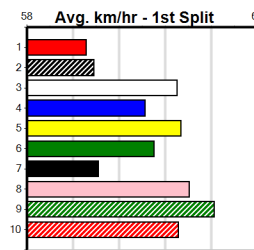

SPORTSBET FINAL

1

7:03PM

(VIC time)

Distance: 515m, Race Type: Maiden Final, Total Prizemoney: $8,785
1st: $5,900, 2nd: $1,820, 3rd: $915, 4th: $150

PAW TONK (3) was well supported in his solid 30.24 debut win here and he will be even better for the run. OUTSIDES (1) has been solidly placed in his past three and he is drawn to get the breaks. WINNING STEPS (8) is showing promise

Watchdog Tips: **3** **1** **8** **5** **Bet:** Box Quinella 1,3,8 ($10 for 333.33%)

Form Box	Wgt	Dist	Track	Date	Time	BON	Margin	1st/2nd (Time)	PIR	Checked	Comment	WR	Split 1	S/P	Grade

1

OUTSIDES [M] **$3.60**

RBD Dog Apr-23 **Sire: AUSSIE INFRARED** **Dam: FRANK'S GIRL**

Owner(s): Thank frank (SYN), P Mcdowall, G Skene, B Skene, B Hoy **Trainer: Matthew Lanigan (Rowsley)**

Winning Distances: < 300m (0) 300 - 399m (0) 400 - 499m (0) 500 - 599m (0) 600 - 699m (0) > 700m (0)

Winning Weights:

Box	Wgt	Dist	Track	Date	Time	BON	Margin	1st/2nd (Time)	PIR	Checked	Comment	WR	Split 1	S/P	Grade
6th (8)	29.6	460	GEL	R9	09-Dec-24	27.07	25.77	16.00	STATUE OF TIME (26.02)	M/678	SW	6.93	$9.20	M	
4th (7)	29.6	450	BAL	R5	13-Dec-24	25.93	25.26	5.50	REIKO DAIQUIRI (25.56)	S/644		6.86	$11.10	M	
6th (3)	29.5	460	GEL	R1	24-Dec-24	26.64	26.05	6.00	TEXAS PRESIDENT (26.23)	M/866		6.93	$10.50	M	
2nd (4)	29.1	485	HOR	R3	06-Jan-25	28.06	27.25	4.75	NITROUS (27.73)	M/112		6.73	$3.40	M	
2nd (1)	29.5	460	GEL	R1	10-Jan-25	26.12	25.86	0.75	REIKO TEDESCO (26.07)	M/333		6.79	$5.10	M	
2nd (5)	29.6	515	SAP	R2	13-Jan-25	30.24	29.43	0.25	WINNING STEPS (30.23)	M/4432		5.30	$3.30	MH	

Last 3 wins NOT included above

Box History

Bx	1st	2nd	3rd	4th	5th	6th	7th	8th
1	1							
2								
3								
4								
5								
6								
7								
8								

Prize Best $1775.00
Starts 30.24(5)-13/1/25
Trk/Dts 6-0-3-0
APM 1-0-1-0
1760

2

OSPREY CHRONOS [M] **$10.00**

BK Dog Mar-23 **Sire: ASTON RUPEE** **Dam: MEPUNGA KATIE**

Owner(s): CHAMPAGNE PTN (SYN), S Smith, A Langton **Trainer: Angela Langton (Anakie)**

Winning Distances: < 300m (0) 300 - 399m (0) 400 - 499m (0) 500 - 599m (0) 600 - 699m (0) > 700m (0)

Winning Weights:

Box	Wgt	Dist	Track	Date	Time	BON	Margin	1st/2nd (Time)	PIR	Checked	Comment	WR	Split 1	S/P	Grade
6th (7)	30.9	515	SAP	R1	18-Nov-24	30.79	29.43	12.00	ASTON FREDDIE (29.96)	S/6556		5.39	$114.40	MH	
7th (6)	31.5	525	MEP	R3	04-Dec-24	31.32	29.74	17.00	VALENZUELA (30.17)	S/8777		5.45	$50.60	MH	
2nd (7)	31.6	460	GEL	R9	09-Dec-24	26.05	25.77	0.50	STATUE OF TIME (26.02)	Q/111		6.64	$65.20	M	
6th (6)	31.7	525	MEP	R1	18-Dec-24	31.30	29.94	5.50	ROGUE CHOICE (30.95)	M/8566		5.44	$11.60	M	
7th (5)	31.9	460	GEL	R1	24-Dec-24	26.72	26.05	7.50	TEXAS PRESIDENT (26.23)	M/677		6.89	$10.40	M	
5th (7)	31.8	525	MEP	R4	01-Jan-25	30.77	29.85	10.00	BLACK BUSINESS (30.08)	S/5666		5.31	$25.20	MH	
2nd (2)	32.2	460	GEL	R2	07-Jan-25	26.61	25.93	4.50	BORN TO PARTY (26.30)	M/433		6.98	$3.40	RW	
3rd (1)	31.8	515	SAP	R1	13-Jan-25	30.51	29.43	4.00	PAW TONK (30.24)	S/5443		5.38	$7.70	MH	

Last 3 wins NOT included above

Box History

Bx	1st	2nd	3rd	4th	5th	6th	7th	8th
1								
2								
3								
4								
5								
6								
7								
8								

Prize Best $1135.00
Starts 30.51(1)-13/1/25
Trk/Dts 8-0-2-1
APM 2-0-0-1
1031