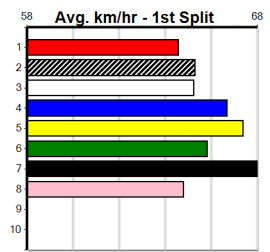

CONGRATS SMKN SYNDICATE - COOTY

Distance: 515m, Race Type: Grade 5, Total Prizemoney: $8,785
1st: $5,900, 2nd: $1,820, 3rd: $915, 4th: $150

EXTREME WHEELS (7) is armed with blistering early speed and she will be carving out time on the arm. URANA XAVIER (2) is an impressive type and he just needs a little luck early on. PAW FREDRICK (1) can charge late

Watchdog Tips: 7 2 1 4 Bet: Win 7

PAW FREDRICK (NSW)[5] Powerful type, drawn to settle close, threat $3.60
Owner(s): B Wheeler
Winning Distances: < 300m (0) 300 - 399m (0) 400 - 499m (2) 500 - 599m (3) 600 - 699m (0) > 700m (0)
Box History table and prize details.

URANA XAVIER [5] Never headed two runs back, danger if steps $4.20
Owner(s): G Dailly
Winning Distances: < 300m (0) 300 - 399m (0) 400 - 499m (0) 500 - 599m (3) 600 - 699m (0) > 700m (0)
Box History table and prize details.

OLIVER KELTON [5] Talented but tends to struggle here, place $12.00
Owner(s): S Toner
Winning Distances: < 300m (0) 300 - 399m (2) 400 - 499m (3) 500 - 599m (0) 600 - 699m (0) > 700m (0)
Box History table and prize details.

VERSNELLEN [5] Racing with confidence, early speed, respect $10.00
Owner(s): SCOTT FORTITUDE (SYN), E Scott, L Scott
Winning Distances: < 300m (0) 300 - 399m (3) 400 - 499m (5) 500 - 599m (1) 600 - 699m (0) > 700m (0)
Box History table and prize details.

ROCK IT QUEEN (NSW)[5] Front runner, unlikely to cross, next time $21.00
Owner(s): E Burrett
Winning Distances: < 300m (1) 300 - 399m (3) 400 - 499m (4) 500 - 599m (1) 600 - 699m (0) > 700m (0)
Box History table and prize details.