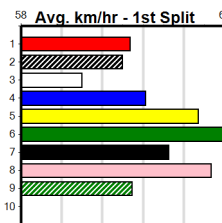

3

5:47PM

(VIC time)

Watchdog Tips: 0 0 0 0 Bet: .