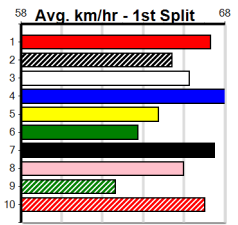

11

8:37PM (VIC time)

SUPER SEQUIOA (3) was far from disgraced here last time and he can go one better this time around. TOMMY'S HITMAN (1) has been placed in two of three here and he is drawn to get the breaks. MEAN PEACE (4) should fire fresh.