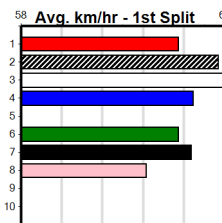

GRV DISTANCE RACING

Distance: 650m, Race Type: Grade 5, Total Prizemoney: $3,940

1st: $2,640, 2nd: $815, 3rd: $410, 4th: $75

WREN BALE (3) has been racing well in stronger company of late and she will be in the firing line throughout. IRON ATLAS (2) has been placed in his past six and he can lead for a long way. PIGWIDGEON (1) may be the value runner

Watchdog Tips: **3** **2** **1** **8** **Bet:** **Box Quinella 1,2,3 ($10 for 333.33%)**

Form Box Weight Dist Track Date Time BON Margin 1st/2nd (Time) PIR Checked Comment W/R Split 1 S/P Grade

1 PIGWIDGEON [5] *Strong type, drawn to get the breaks, threat* **$9.00**

BEED B Feb-21 FERNANDO BALE POLIJUICE POTION

Trainer: Ian Cockerell (Buckley)

3rd (7)	27.1	595	SAN	R4	12-Dec-24	34.66	34.27	3.25LINTREPID BALE (34.44)	M/3333	.	.	.	9.42	$24.10	X34
5th (5)	27.1	595	SAN	R8	19-Dec-24	34.72	34.41	4.50LPAW LOU LOU (34.41)	M/4445	.	.	.	9.39	$9.70	X45
7th (7)	27.3	460	GEL	R6	27-Dec-24	26.24	25.77	6.50LFOR PETE'S SAKE (25.80)	S/774	.	.	.	6.85	$28.80	5H
6th (7)	27.1	715	SAN	R8	09-Jan-25	42.68	41.75	14.00LCASHING OUT (41.75)	M/7666	.	.	.	6.52	$16.60	5

Owner(s): BAG OF LOLLYS (SYN), L Cockerell, I Cockerell, M Dopper

Winning Boxes							
1	2	3	4	5	6	7	8
		3	1	1	1		
Prize	$44,759.58						
Best	FSTD						
Starts	69-6-9-10						
Trk/Dst	0-0-0-0						
APM	$11715						

2 IRON ATLAS [5] *Looks the leader, racing well, main danger* **$2.80**

BD D Mar-21 FERNANDO BALE KASREYN

Trainer: Natalie Presutto (Devon Meadows)

2nd (2)	34.7	640	SLE	R5	20-Dec-24	36.58	36.19	1.25LGROOVEBIRD (36.51)	M/1111	.	SW	.	6.11	$9.40	SH
3rd (7)	34.7	640	SLE	R8	26-Dec-24	36.63	36.23	6.00LTROOPER TEARS (36.23)	M/2222	.	SW	.	6.12	$32.00	GRP1
2nd (1)	34.8	600	MEA	R4	04-Jan-25	34.45	34.26	2.75LSTOMPING (34.26)	M/2222	.	.	.	9.08	$3.00	X45
3rd (8)	35.0	600	MEA	R8	11-Jan-25	34.87	34.80	1.25LSET TO SIZZLE (34.80)	M/4432	.	.	.	9.20	$5.40	X45

Owner(s): G Collins

Winning Boxes							
1	2	3	4	5	6	7	8
		2	1	2	4		1
Prize	$61,205.00						
Best	FSTD						
Starts	43-11-4-14						
Trk/Dst	0-0-0-0						
APM	$27503						

3 WREN BALE (NSW)[5] *Class edge, can follow the two across, go close* **$3.40**

BD B May-22 CHRISTO BALE QUINA BALE

Trainer: Rebecca Gibbons (Avalon)

6th (3)	31.8	640	SLE	R5	20-Dec-24	36.82	36.19	4.50LGROOVEBIRD (36.51)	M/5443	.	.	.	6.27	$7.20	SH
6th (4)	31.8	730	MEA	R9	28-Dec-24	43.80	43.36	6.50LHENRY INTENTION (43.36)	M/1112	.	.	.	5.02	$3.30	X45
2nd (4)	31.7	600	MEA	R9	04-Jan-25	34.58	34.26	2.50LSWEET SUNDOWN (34.41)	M/3322	.	.	.	9.17	$3.10	5
3rd (4)	31.7	715	SAP	R9	13-Jan-25	42.44	42.20	3.5LLANFRANCO (42.20)	M/1112	.	.	.	6.11	$5.30	5

Owner(s): B Wheeler

Winning Boxes							
1	2	3	4	5	6	7	8
		2	1	2	1		1
Prize	$46,690.00						
Best	FSH						
Starts	42-8-13-4						
Trk/Dst	0-0-0-0						
APM	$23250						

4 WINDSOR GIRL [5] *Better than form, strong late, can run a drum* **$21.00**

F B Jan-22 ALLEN DEED RIXY YA PEST

Trainer: Dustin Drew (Dennington)

5th (5)	26.6	595	SAP	R8	23-Dec-24	34.78	34.02	7.50LSTOMPING (34.26)	M/6554	.	.	.	9.60	$38.60	X45
4th (8)	26.6	600	MTG	R8	29-Dec-24	35.20	34.86	4.75LASTON HORNET (34.86)		.	.	.	9.57	$6.00	X456
5th (4)	26.6	650	WBL	R8	04-Jan-25	37.78	37.09	10.00LREITERATE (37.09)	M/776	.	.	.	17.88	$13.40	S
4th (8)	26.4	600	MTG	R9	12-Jan-25	35.36	35.02	4.75LSWEET SECRET (35.02)		.	.	.	9.38	$6.00	O

Owner(s): M Evans

Winning Boxes							
1	2	3	4	5	6	7	8
			2	1	2	1	
Prize	$46,320.00						
Best	37.74						
Starts	47-8-12-8						
Trk/Dst	4-1-1-0						
APM	$10581						

5 *** VACANT BOX ***

Trainer:
 Owner(s):

Winning Boxes							
1	2	3	4	5	6	7	8
Prize							
Best							
Starts							
Trk/Dst							
APM