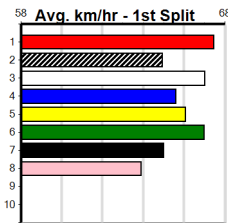

MATKO HIRE

Distance: 390m, Race Type: Mixed 3/4, Total Prizemoney: $3,360
1st: $2,250, 2nd: $690, 3rd: $345, 4th: $75

6

6:49PM
(VIC time)

Watchdog Tips: **0 0 0 0** Bet: **0**