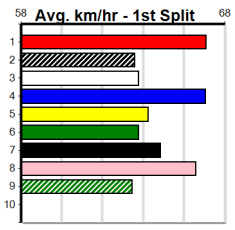

SPORTSBET HT1

Distance: 390m, Race Type: Mixed 6/7 Heat, Total Prizemoney: $2,925
1st: $1,950, 2nd: $600, 3rd: $300, 4th: $75

2
5:24PM
(VIC time)

HAPPY AND NUMB (4) was a dominant debut winner here and he should prove hard to hold out again. LAURISTON GIRL (1) returned to form here last time and she is drawn to lead for a long way. SHAKER STICKER (8) should race well fresh

Watchdog Tips: 4 1 8 2 Bet: Win 4

Main race card table with columns for race number, horse name, trainer, jockey, weight, distance, track, date, time, BON, Margin, 1st/2nd (Time), PIR, Checked, Comment, W/R, Split 1, S/P, Grade, and Winning Boxes. Races 1-10 are listed, including Lauriston Girl, Hooked on Jing, Aston Ciarra, Happy and Numb, Aliir, Endeavour, Demolish, Shaker Sticker, Saint Jayden, and No Reserve.