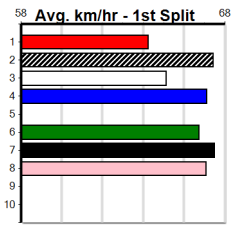

WARRNAMBOOL FENCING SPECIALISTS

Distance: 450m, Race Type: Mixed 3/4, Total Prizemoney: \$3,360
 1st: \$2,250, 2nd: \$690, 3rd: \$345, 4th: \$75

8

7:31PM

(VIC time)

INCONSPICUOUS (8) returned to form with a devastating 24.96 Ballarat win and he will prove hard to hold out again. DUTCH RIOT (7) has been injury riddled but he is a genuine star when on song. CAIN BALE (1) will be charging to the line