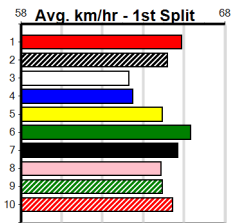

RSN GREY AREAS - WEDNESDAY & FRID

Distance: 390m, Race Type: Grade 5, Total Prizemoney: $2,925
1st: $1,950, 2nd: $600, 3rd: $300, 4th: $75

PAW VERNON (5) was a brilliant 22.42 Geelong winner last time and he looks very well graded again. BURN AROUND (7) has been solidly placed in his past three and he can settle on the speed. IMPRES JOE (1) is racing with confidence.

Watchdog Tips:

5

7

1

2

Bet:

Win 5

Main table containing race details for 10 races, including horse names, trainers, odds, and winning boxes.