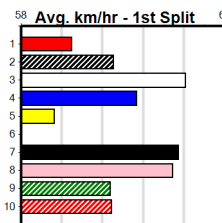

MACEY'S BISTRO

Distance: 390m, Race Type: Maiden, Total Prizemoney: $2,535
1st: $1,680, 2nd: $520, 3rd: $260, 4th: $75

1
5:00PM
(VIC time)

ASTON CASTLE (3) showed good early burn here last time and he can go one better this time around. RACCOON RIOT (7) was far from disgraced at Geelong and he will be in the firing line throughout. FILL THE TANK (6) has solid claims

Watchdog Tips: **3** **7** **6** **8** **Bet:** **Win 3**