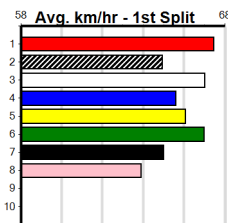

MATKO HIRE

Distance: 390m, Race Type: Mixed 3/4, Total Prizemoney: $3,360
1st: $2,250, 2nd: $690, 3rd: $345, 4th: $75

6

6:49PM

(VIC time)

MAN OF COURAGE (3) has won two of his past three in brilliant style and he will prove hard to reel in again. SHOW CAUSE (6) is better than her past two and she will be in the firing line throughout. ASTON AURELIA (1) has the good draw

Watchdog Tips: **3** **6** **1** **5** **Bet:** **Win 3**