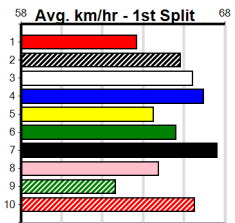

WANNON PARK BINGO WEDNESDAY'S

Distance: 450m, Race Type: Grade 5, Total Prizemoney: \$2,925
1st: \$1,950, 2nd: \$600, 3rd: \$300, 4th: \$75

9

7:52PM

(VIC time)

Watchdog Tips:

0 0 0 0

Bet: