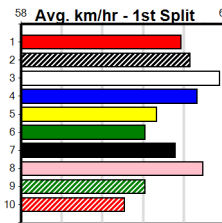

BROAD TREE CARE

Distance: 390m, Race Type: Grade 5, Total Prizemoney: $2,925
1st: $1,950, 2nd: $600, 3rd: $300, 4th: $75

12

8:57PM

(VIC time)

Watchdog Tips: **0 0 0 0** Bet: .