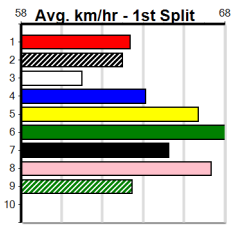

SPORTSBET HT2

Distance: 390m, Race Type: Mixed 6/7 Heat, Total Prizemoney: $2,925
1st: $1,950, 2nd: $600, 3rd: $300, 4th: $75

3

5:41PM
(VIC time)

IGNITE (8) has been impressive to date and he can light up his rivals soon after box rise. RESIGN THE PLOW (7) has been brilliant in her past two and she is suitably drawn out wide. REIKO SURGE (6) was impressive on debut and can threaten

Watchdog Tips:

8

7

6

3

Bet:

Win 8

Form Box Weight Dist Track Date Time BON Margin 1st/2nd (Time) PIR Checked Comment W/R Split 1 S/P Grade

1 BLOW TORCH [6] *Got all the breaks last time, this is harder* **$7.50**

BK D Mar-23 ASTON RUPEE IT'S A BLUSH

Trainer: Lisa Delbridge (Balliang)

4th (4)	31.3	400	GEL	R1	06-Dec-24	23.03	22.31	7.50	MAV REIKO (22.50)	Q/33	.	.	.	8.69	$74.00	MF
7th (2)	31.3	400	GEL	R10	27-Dec-24	23.63	22.48	13.00	LEVIATHAN (22.73)	Q/45	.	.	.	8.74	$18.20	X67
6th (8)	31.4	400	GEL	R9	10-Jan-25	23.48	22.42	11.00	FIRST TRAIN OUT (22.75)	M/67	.	.	.	8.74	$38.60	X67H
1st (8)	31.3	400	GEL	R3	17-Jan-25	22.98	22.51	0.75	LGUNAI HURRICANE (23.02)	M/11	.	.	SW	8.49	$27.00	X67

Owner(s): G Black

Winning Boxes

1	2	3	4	5	6	7	8
				1			1
Prize	$3,705.00						
Best	FSH						
Starts	7-2-0-0						
Trk/Dst	0-0-0-0						
APM	$3354						

2 BELAIR BETTY [6] *Lack of early speed is a worry, prefer to watch* **$21.00**

BK B Nov-22 ASTON RUPEE MEPUNGA BELLA

Trainer: Trevor Steel (Nullawarre North)

3rd (1)	28.1	450	WBL	R6	30-Dec-24	25.89	25.27	3.00	LETHO LAND (25.69)	M/776	.	.	.	6.99	$17.10	SH
3rd (3)	28.4	450	WBL	R9	04-Jan-25	25.86	24.96	3.50	JUDY'S REDEEMER (25.63)	M/874	.	.	.	7.05	$18.10	SF
8th (7)	28.3	450	WBL	R5	09-Jan-25	25.99	24.90	14.00	LGINA RHODE (25.01)	M/678	.	.	.	6.87	$101.70	X67
4th (2)	28.4	450	WBL	R6	13-Jan-25	26.25	25.57	10.00	PAW QUANDA (25.57)	M/885	.	.	.	7.10	$8.60	X67

Owner(s): G Wickham

Winning Boxes

1	2	3	4	5	6	7	8
1				1			
Prize	$4,675.00						
Best	22.64						
Starts	26-2-3-4						
Trk/Dst	12-1-2-1						
APM	$2857						

3 BRONZE [6] *Can unwind a powerful finish, must keep safe* **$8.00**

F D Oct-22 ASTON RUPEE VOLTAGE SPIKE

Trainer: Troy Deglaitis (Moolap)

7th (5)	36.7	460	GEL	R5	03-Jan-25	26.38	25.54	5.00	LASTON BOURKE (26.04)	S/777	.	.	.	7.02	$14.60	X67
5th (8)	36.9	400	GEL	R10	10-Jan-25	23.17	22.42	11.00	COOLABAH STATION (22.42)	S/76	.	.	.	8.91	$19.60	X67H
3rd (5)	36.8	450	BAL	R10	13-Jan-25	25.59	25.23	1.50	PICHOLA RALPHY (25.50)	S/543	.	.	SW	6.84	$5.50	T3-6
5th (3)	37.0	400	GEL	R3	17-Jan-25	23.41	22.51	6.50	BLOW TORCH (22.98)	S/65	.	.	.	8.81	$17.00	X67

Owner(s): T Deglaitis

Winning Boxes

1	2	3	4	5	6	7	8
		1					1
Prize	$3,905.00						
Best	FSTD						
Starts	17-2-1-4						
Trk/Dst	0-0-0-0						
APM	$1799						

4 ULTIMATE BLEND [7] *Improving type but this is harder, next time* **$16.00**

BK B Apr-23 AUSSIE INFRARED FRANK'S GIRL

Trainer: Matthew Lanigan (Rowsley)

2nd (3)	24.5	390	WBL	R1	19-Dec-24	22.59	21.82	2.75	LBRIELLE (22.41)	M/33	.	.	.	8.72	$3.10	M
4th (7)	24.7	485	HOR	R1	31-Dec-24	28.37	27.51	4.25	BLACK REALITY (28.08)	Q/332	.	.	.	6.79	$1.80	M
4th (6)	24.9	410	HOR	R1	06-Jan-25	24.01	22.89	12.00	PAW SAKAKIBURA (23.21)	M/44	.	.	.	10.45	$8.00	M
1st (1)	25.4	425	BEN	R3	15-Jan-25	24.67	24.09	3.00	MISS JEKCELL (24.86)	M/111	.	.	.	6.72	$1.50	M

Owner(s): S Philp

Winning Boxes

1	2	3	4	5	6	7	8
1							
Prize	$2,190.00						
Best	22.59						
Starts	5-1-2-0						
Trk/Dst	1-0-1-0						
APM	$1982