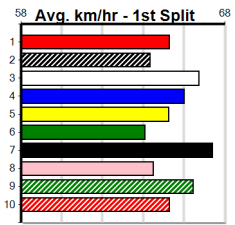

10

8:16PM
(VIC time)

PAW QUARK (3) was a brilliant 21.90 Ballarat winner and he looks suited once again. NIMBLE TOMMY (7) has a nice turn of foot and he likes to stay wide in his races. KEISHA (6) won't be too far away late.

Watchdog Tips:

3

7

6

1

Bet:

Win 3

Main race listing table with columns: Form, Box, Weight, Dist, Track, Date, Time, BON, Margin, 1st/2nd (Time), PIR, Checked, Comment, W/R, Split 1, S/P, Grade. Contains 10 race entries with details on horses, trainers, and winning boxes.