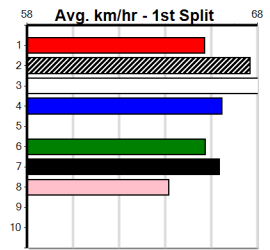

GRV DISTANCE RACING

Distance: 650m, Race Type: Grade 5, Total Prizemoney: $3,940
1st: $2,640, 2nd: $815, 3rd: $410, 4th: $75

Watchdog Tips:

Bet:

Table with columns: Form Box, Wgt, Dist, Track, Date, Time, BON, Margin, 1st/2nd (Time), PIR, Checked, Comment, WR, Split 1, S/P, Grade

PIGWIDGEON [5]
BEBD Bitch Feb-21
Sire: FERNANDO BALE Dam: POLIJUICE POTION
Trainer: Ian Cockerell (Buckley)
Winning Distances: < 300m (0) 300 - 399m (0) 400 - 499m (4) 500 - 599m (2) 600 - 699m (0) > 700m (0)
Winning Weights: 26.8(1) 26.9(1) 27.2(1) 27.3(2) 27.6(1)
Race results table with columns: Pos, Wgt, Dist, Track, Date, Time, BON, Margin, 1st/2nd (Time), PIR, Checked, Comment, WR, Split 1, S/P, Grade

IRON ATLAS [5]
BD Dog Mar-21
Sire: FERNANDO BALE Dam: KASREYN
Trainer: Natalie Presutto (Devon Meadows)
Winning Distances: < 300m (0) 300 - 399m (1) 400 - 499m (5) 500 - 599m (4) 600 - 699m (1) > 700m (0)
Winning Weights: 33.3(1) 33.4(1) 34.1(1) 34.5(1) 34.7(2) 34.8(1) 35.1(1) 35.4(2) 35.7(1)
Race results table with columns: Pos, Wgt, Dist, Track, Date, Time, BON, Margin, 1st/2nd (Time), PIR, Checked, Comment, WR, Split 1, S/P, Grade

WREN BALE (NSW)[5]
BD Bitch May-22
Sire: CHRISTO BALE Dam: QUINA BALE
Trainer: Rebecca Gibbons (Avalon)
Winning Distances: < 300m (0) 300 - 399m (0) 400 - 499m (2) 500 - 599m (5) 600 - 699m (1) > 700m (0)
Winning Weights: 30.7(1) 30.8(1) 31.3(3) 31.4(1) 31.5(1) 32.1(1)
Race results table with columns: Pos, Wgt, Dist, Track, Date, Time, BON, Margin, 1st/2nd (Time), PIR, Checked, Comment, WR, Split 1, S/P, Grade

WINDSOR GIRL [5]
F Bitch Jan-22
Sire: ALLEN DEED Dam: RIXY YA PEST
Trainer: Dustin Drew (Dennington)
Winning Distances: < 300m (0) 300 - 399m (0) 400 - 499m (1) 500 - 599m (2) 600 - 699m (5) > 700m (0)
Winning Weights: 25.8(1) 25.9(1) 26.0(1) 26.1(1) 26.3(2) 26.6(1) 27.0(1)
Race results table with columns: Pos, Wgt, Dist, Track, Date, Time, BON, Margin, 1st/2nd (Time), PIR, Checked, Comment, WR, Split 1, S/P, Grade

*** VACANT BOX ***
Sire: Dam:
Trainer:
Winning Distances: < 300m (0) 300 - 399m (0) 400 - 499m (0) 500 - 599m (0) 600 - 699m (0) > 700m (0)
Winning Weights:

1

2

3

4

5