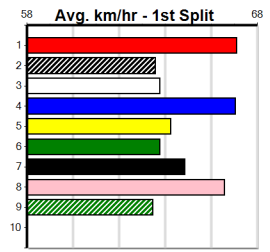

Watchdog Tips: 4 1 8 2 Bet: Win 4

Table with columns: Form Box, Wgt, Dist, Track, Date, Time, BON, Margin, 1st/2nd (Time), PIR, Checked, Comment, W/R, Split 1, S/P, Grade

LAURISTON GIRL [6] Never headed last time, well drawn, main danger \$3.60
RF Bitch Feb-23 Sire: FERAL FRANKY Dam: DELTA RHODE
Owner(s): THE KENNA (SYN), G Kenna, J Kenna, K Kenna, F Kenna, L Kenna
Trainer: Stephen Elsum (Naroghid)