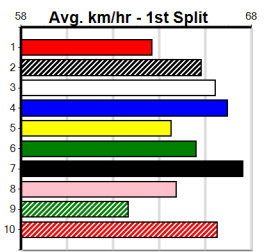

WANNON PARK BINGO WEDNESDAY'S

Distance: 450m, Race Type: Grade 5, Total Prizemoney: $2,925
1st: $1,950, 2nd: $600, 3rd: $300, 4th: $75

ASTON ZINGARA (7) was a tad unlucky here last week and she can go one better this time around.
RHYTHMIC ENERGY (3) was simply brilliant at Warragul and he should be in the mix once again.
DIVINE NATURE (6) should fire fresh

Watchdog Tips: 7 3 6 1 Bet: Win 7

ELLIOTT [5] Powerful type, draw should help, keep safe $4.60
BK Dog Aug-22 Sire: ASTON RUPEE Dam: IMMINENT REALITY
Owner(s): F Mastropasqua
Trainer: Paul Abela (Parwan)

MAVIS TOLMIE [5] Talented but can push up the track, next time $16.00
BK Bitch Mar-22 Sire: CHRISTO BALE Dam: ROSE ROYCE
Owner(s): M Delbridge
Trainer: Lisa Delbridge (Balliang)

RHYTHMIC ENERGY [5] Brilliant effort last time, danger if steps $3.20
BK Dog Sep-22 Sire: SHIMA SHINE Dam: JAZZ OPERA
Owner(s): N Presutto
Trainer: Natalie Presutto (Devon Meadows)

MYOLA NICK [5] Racing well, good record here, may be value $10.00
BK Dog Nov-21 Sire: AUSSIE INFRARED Dam: POCKET QUEEN
Owner(s): A Kampman
Trainer: Annette Kampman (Purdeet)

DOLLAR BUCKS [5] Great win last time, draw helped, tough ask $12.00
BK Dog Sep-21 Sire: ZAMBORA BROCKIE Dam: CAWBOURNE DOLLY
Owner(s): T Deglaitis
Trainer: Troy Deglaitis (Moolap)

1

2

3

4

5