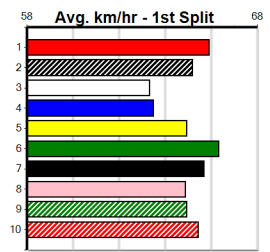

RSN GREY AREAS - WEDNESDAY & FRIDAY

Distance: 390m, Race Type: Grade 5, Total Prizemoney: $2,925
1st: $1,950, 2nd: $600, 3rd: $300, 4th: $75

Watchdog Tips:

Bet:

Table with columns: Form Box, Wgt, Dist, Track, Date, Time, BON, Margin, 1st/2nd (Time), PIR, Checked, Comment, WR, Split 1, S/P, Grade

IMPRESS JOE (NSW)[5]
F Dog May-22 Sire: FERNANDO BALE Dam: SHE'S SALACIOUS
Owner(s): R Gavin
Trainer: Raylene Gavin (Tower Hill)
Winning Distances: < 300m (0) 300 - 399m (2) 400 - 499m (1) 500 - 599m (0) 600 - 699m (0) > 700m (0)
Winning Weights: 26.6(1) 28.2(2)
Box History table and Prize Best Starts table included.

STRESS TEST [5]
BK Dog Dec-20 Sire: MY REDEEMER Dam: MISS ENERGISER
Owner(s): D Carr
Trainer: Deb Carr (Minirera)
Winning Distances: < 300m (0) 300 - 399m (9) 400 - 499m (6) 500 - 599m (0) 600 - 699m (0) > 700m (0)
Winning Weights: 30.9(1) 31.0(1) 31.4(2) 31.5(2) 31.7(2) 31.8(1) 31.9(2) 32.0(2) 32.2(2)
Box History table and Prize Best Starts table included.

FREDDY DEEDS [5]
BK Dog Mar-21 Sire: BERNARDO Dam: BEAUT DEEDS
Owner(s): G Anders
Trainer: Garry Anders (Koroit)
Winning Distances: < 300m (0) 300 - 399m (1) 400 - 499m (6) 500 - 599m (1) 600 - 699m (0) > 700m (0)
Winning Weights: 28.9(1) 29.6(2) 29.9(1) 30.2(1) 30.4(2) 30.5(1)
Box History table and Prize Best Starts table included.

SAINT MICK [5]
BK Dog Mar-22 Sire: BERNARDO Dam: SAINT MADDIE
Owner(s): P Byrne
Trainer: Narelle Byrne (Koroit)
Winning Distances: < 300m (0) 300 - 399m (7) 400 - 499m (3) 500 - 599m (0) 600 - 699m (0) > 700m (0)
Winning Weights: 29.0(1) 29.1(1) 29.2(2) 29.3(2) 29.4(1) 29.5(1) 29.8(1) 29.9(1)
Box History table and Prize Best Starts table included.

PAW VERNON (NSW)[5]
BK Dog Dec-22 Sire: BERNARDO Dam: DYNA HARPA
Owner(s): B Wheeler
Trainer: Mark Delbridge (Balliang)
Winning Distances: < 300m (0) 300 - 399m (0) 400 - 499m (4) 500 - 599m (0) 600 - 699m (0) > 700m (0)
Winning Weights: 29.6(1) 30.2(1) 30.3(1) 30.4(1)
Box History table and Prize Best Starts table included.

1

2

3

4

5