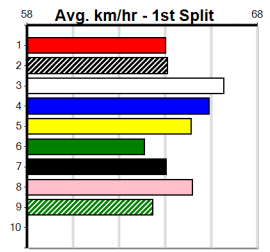

4

6:04PM

(VIC time)

Distance: 390m, Race Type: Mixed 6/7 Heat, Total Prizemoney: $2,925
1st: $1,950, 2nd: $600, 3rd: $300, 4th: $75

Watchdog Tips:

Bet:

Table with columns: Form Box, Wgt, Dist, Track, Date, Time, BON, Margin, 1st/2nd (Time), PIR, Checked, Comment, WR, Split 1, S/P, Grade

DOG 1: MIDNIGHT REBEL [7]
BK Dog Dec-22 Sire: SUPERIOR PANAMA Dam: STELLA RHODE
Owner(s): OKAY JIM (SYN), B O'keefe, J O'keefe
Trainer: Barry O'keefe (Wangoom)
Winning Distances: < 300m (0) 300 - 399m (1) 400 - 499m (0) 500 - 599m (0) 600 - 699m (0) > 700m (0)
Winning Weights: 34.3(1)
Box History table and Prize Best Starts Trk/Dts APM summary.

DOG 2: MY OPIE [6]
BK Dog Sep-22 Sire: MY REDEEMER Dam: HARPER'S GIRL
Owner(s): L Bean
Trainer: Debbie Bewley (Pentland Hills)
Winning Distances: < 300m (0) 300 - 399m (2) 400 - 499m (0) 500 - 599m (0) 600 - 699m (0) > 700m (0)
Winning Weights: 29.8(2)
Box History table and Prize Best Starts Trk/Dts APM summary.

DOG 3: TAKE NOTICE [6]
BD Dog Jan-23 Sire: ASTON DEE BEE Dam: UPTOWN TRIXIE
Owner(s): J Hopper
Trainer: Julie-anne Hopper (Werribee)
Winning Distances: < 300m (0) 300 - 399m (1) 400 - 499m (1) 500 - 599m (0) 600 - 699m (0) > 700m (0)
Winning Weights: 31.0(1) 31.4(1)
Box History table and Prize Best Starts Trk/Dts APM summary.

DOG 4: OH SO BREE (NSW)[6]
BEBD Bitch Oct-22 Sire: BERNARDO Dam: FERNANDO'S GLORY
Owner(s): Gh Syndications (SYN), A Hunter, E Diblasi, A Greening
Trainer: Gary Hunt (Cudgee)
ENG HOR 2025-01-21
Winning Distances: < 300m (0) 300 - 399m (2) 400 - 499m (0) 500 - 599m (0) 600 - 699m (0) > 700m (0)
Winning Weights: 26.3(1) 26.6(1)
Box History table and Prize Best Starts Trk/Dts APM summary.

DOG 5: NEIGHBOURS ALARM [7]
WRF Dog Dec-21 Sire: SENNACHIE Dam: MEPUNGA DASHA
Owner(s): P Keane
Trainer: Mark Keane (Koroit)
Winning Distances: < 300m (0) 300 - 399m (1) 400 - 499m (0) 500 - 599m (0) 600 - 699m (0) > 700m (0)
Winning Weights: 32.1(1)
Box History table and Prize Best Starts Trk/Dts APM summary.