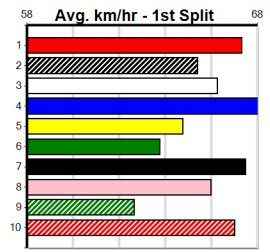

CASSIGN DESIGN

Distance: 390m, Race Type: Grade 5, Total Prizemoney: $2,925
1st: $1,950, 2nd: $600, 3rd: $300, 4th: $75

Watchdog Tips:

Bet:

Table with columns: Form Box, Wgt, Dist, Track, Date, Time, BON, Margin, 1st/2nd (Time), PIR, Checked, Comment, WR, Split 1, S/P, Grade

DOG RACE 1: TOMMY'S HITMAN [5]. Dog: TOMMY SHELBY, Dam: MY LUCKY MIA. Trainer: William Hartigan (Haven). Includes winning distances, weights, and a box history table.

DOG RACE 2: CHESTER DEEDS [5]. Dog: SENNACHIE, Dam: BEAUT DEEDS. Trainer: Garry Anders (Koroit). Includes winning distances, weights, and a box history table.

DOG RACE 3: SUPER SEQUIOA [5]. Dog: SHIMA SHINE, Dam: SUPER C AZELLE. Trainer: Trent Blacker (Mitchell Park). Includes winning distances, weights, and a box history table.

DOG RACE 4: MEAN PEACE (NSW)[5]. Dog: FERAL FRANKY, Dam: UNLEASH THE FUN. Trainer: Garry George (Beulah). Includes winning distances, weights, and a box history table.

DOG RACE 5: BUTTERFLIES LAD [5]. Dog: MY REDEEMER, Dam: MADAM BUTTERFLY. Trainer: Keith Lloyd (Balliang). Includes winning distances, weights, and a box history table.