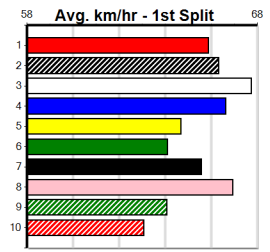

BROAD TREE CARE

Distance: 390m, Race Type: Grade 5, Total Prizemoney: $2,925
1st: $1,950, 2nd: $600, 3rd: $300, 4th: $75

Watchdog Tips:

Bet:

Form Box Wgt Dist Track Date Time BON Margin 1st/2nd (Time) PIR Checked Comment WR Split 1 S/P Grade

PAW XENA (NSW)[5]
BK Bitch Dec-22 Sire: BERNARDO Dam: DYNA HARPA
Owner(s): B Wheeler
Trainer: Mark Delbridge (Balliang)
Winning Distances: < 300m (0) 300 - 399m (2) 400 - 499m (4) 500 - 599m (0) 600 - 699m (0) > 700m (0)
Winning Weights: 26.3(1) 26.7(1) 27.0(1) 27.1(1) 27.2(2)
Race results table with columns for rank, weight, sex, age, date, time, BON, margin, sire, dam, PIR, checked, comment, WR, split, S/P, grade.

Box History table for Paw Xena showing performance across different boxes (1-8) and splits (1st-8th).

COBBLE GIBLET (NSW)[5]
BK Bitch Oct-22 Sire: KOBLENZ Dam: XALYNN BALE
Owner(s): D Gibbons
Trainer: Daniel Gibbons (Avalon)
Winning Distances: < 300m (0) 300 - 399m (1) 400 - 499m (3) 500 - 599m (0) 600 - 699m (0) > 700m (0)
Winning Weights: 26.9(1) 27.1(1) 27.3(2)
Race results table with columns for rank, weight, sex, age, date, time, BON, margin, sire, dam, PIR, checked, comment, WR, split, S/P, grade.

Box History table for Cobble Gilet showing performance across different boxes (1-8) and splits (1st-8th).

WALTZING BUSTER [5]
BK Dog Apr-22 Sire: FLYNN Dam: VELOCITY WHISPER
Owner(s): G Ithier
Trainer: Daryl Brennan (Napoleons)
Winning Distances: < 300m (0) 300 - 399m (3) 400 - 499m (0) 500 - 599m (0) 600 - 699m (0) > 700m (0)
Winning Weights: 31.7(1) 31.9(1) 32.1(1)
Race results table with columns for rank, weight, sex, age, date, time, BON, margin, sire, dam, PIR, checked, comment, WR, split, S/P, grade.

Box History table for Waltzing Buster showing performance across different boxes (1-8) and splits (1st-8th).

MAYBE RAIN [5]
BK Bitch Nov-22 Sire: FABREGAS Dam: SIXTEEN PEGS
Owner(s): B Fulton
Trainer: Peter Fulton (Ecklin South)
Winning Distances: < 300m (0) 300 - 399m (3) 400 - 499m (2) 500 - 599m (0) 600 - 699m (0) > 700m (0)
Winning Weights: 25.9(1) 26.0(1) 26.4(2) 26.5(1)
Race results table with columns for rank, weight, sex, age, date, time, BON, margin, sire, dam, PIR, checked, comment, WR, split, S/P, grade.

Box History table for Maybe Rain showing performance across different boxes (1-8) and splits (1st-8th).

OUR VISION [5]
BK Bitch Dec-22 Sire: BERNARDO Dam: DENISE'S VISION
Owner(s): The Milkmen (SYN), C Dalli, J Russo
Trainer: Jason Sharp (Lara)
Winning Distances: < 300m (0) 300 - 399m (0) 400 - 499m (4) 500 - 599m (0) 600 - 699m (0) > 700m (0)
Winning Weights: 27.0(1) 27.1(1) 27.2(1) 27.5(1)
Race results table with columns for rank, weight, sex, age, date, time, BON, margin, sire, dam, PIR, checked, comment, WR, split, S/P, grade.

Box History table for Our Vision showing performance across different boxes (1-8) and splits (1st-8th).