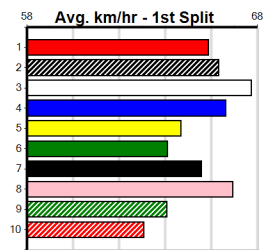

BROAD TREE CARE

Distance: 390m, Race Type: Grade 5, Total Prizemoney: $2,925
1st: $1,950, 2nd: $600, 3rd: $300, 4th: $75

PAW XENA (1) has been dominant in her past two and she is drawn to lead throughout. WALTZING BUSTER (3) has raced well here to date and he will be in the firing line from the outset. OUR VISION (5) is a more than capable type

Watchdog Tips: 1 3 5 4 Bet: Win

PAW XENA (NSW)[5] Dominant in her past two, hard to reel in $2.60
Owner(s): B Wheeler
Winning Distances: < 300m (0) 300 - 399m (2) 400 - 499m (4) 500 - 599m (0) 600 - 699m (0) > 700m (0)
Box History table and Prize Best Starts table included.

COBBLE GIBLET (NSW)[5] Racing well but this is harder, place best $10.00
Owner(s): D Gibbons
Winning Distances: < 300m (0) 300 - 399m (1) 400 - 499m (3) 500 - 599m (0) 600 - 699m (0) > 700m (0)
Box History table and Prize Best Starts table included.

WALTZING BUSTER [5] Good record here, nice turn of foot, danger $3.60
Owner(s): G Ithier
Winning Distances: < 300m (0) 300 - 399m (3) 400 - 499m (0) 500 - 599m (0) 600 - 699m (0) > 700m (0)
Box History table and Prize Best Starts table included.

MAYBE RAIN [5] Can come out running at times, keep safe $7.50
Owner(s): B Fulton
Winning Distances: < 300m (0) 300 - 399m (3) 400 - 499m (2) 500 - 599m (0) 600 - 699m (0) > 700m (0)
Box History table and Prize Best Starts table included.

OUR VISION [5] Placed in three of five here, place hope again $8.00
Owner(s): The Milkmen (SYN), C Dalli, J Russo
Winning Distances: < 300m (0) 300 - 399m (0) 400 - 499m (4) 500 - 599m (0) 600 - 699m (0) > 700m (0)
Box History table and Prize Best Starts table included.