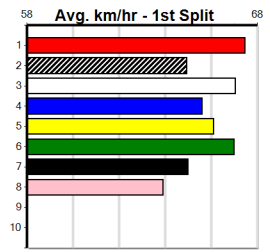

MATKO HIRE

Distance: 390m, Race Type: Mixed 3/4, Total Prizemoney: $3,360
1st: $2,250, 2nd: $690, 3rd: $345, 4th: $75

Watchdog Tips:

Bet:

Table with columns: Form Box, Wgt, Dist, Track, Date, Time, BON, Margin, 1st/2nd (Time), PIR, Checked, Comment, W/R, Split 1, S/P, Grade

ASTON AURELIA [4]
BK Bitch Feb-22 Sire: KC AND ALL Dam: ASTON MILEY
Owner(s): R Borda
Winning Distances: < 300m (0) 300 - 399m (6) 400 - 499m (4) 500 - 599m (0) 600 - 699m (0) > 700m (0)
Winning Weights: 30.5(3) 30.6(1) 30.7(1) 30.9(1) 31.0(3) 31.1(1)
Race results table with columns: Rank, Wgt, Dist, Track, Date, Time, Margin, 1st/2nd (Time), PIR, Checked, Comment, W/R, Split 1, S/P, Grade

Trainer: Aimee Drew (Winslow)
Box History table with columns: Bx, 1st, 2nd, 3rd, 4th, 5th, 6th, 7th, 8th
Prize Best Starts Trk/Dts APM

MOTOR HEAD MAXIM [4]
BK Dog Feb-21 Sire: AZKABAN Dam: STYLISH BREE
Owner(s): D Keane
Winning Distances: < 300m (0) 300 - 399m (6) 400 - 499m (1) 500 - 599m (0) 600 - 699m (0) > 700m (0)
Winning Weights: 30.3(1) 30.7(1) 31.1(1) 32.9(3) 33.0(1)
Race results table with columns: Rank, Wgt, Dist, Track, Date, Time, Margin, 1st/2nd (Time), PIR, Checked, Comment, W/R, Split 1, S/P, Grade

Trainer: Danielle Keane (Koroit)
Box History table with columns: Bx, 1st, 2nd, 3rd, 4th, 5th, 6th, 7th, 8th
Prize Best Starts Trk/Dts APM

MAN OF COURAGE [4]
BD Dog Jan-22 Sire: FERNANDO BALE Dam: SMOKIN' CINDY
Owner(s): S Coulson
Winning Distances: < 300m (0) 300 - 399m (5) 400 - 499m (6) 500 - 599m (0) 600 - 699m (0) > 700m (0)
Winning Weights: 26.8(1) 26.9(1) 27.0(2) 27.1(1) 27.2(2) 27.3(1) 27.4(1) 27.5(1) 27.6(1)
Race results table with columns: Rank, Wgt, Dist, Track, Date, Time, Margin, 1st/2nd (Time), PIR, Checked, Comment, W/R, Split 1, S/P, Grade

Trainer: Shaun Coulson (Balliang)
Box History table with columns: Bx, 1st, 2nd, 3rd, 4th, 5th, 6th, 7th, 8th
Prize Best Starts Trk/Dts APM

ASTON KING [4]
BK Dog Jan-22 Sire: HARD STYLE RICO Dam: ASTON ECLIPSE
Owner(s): R Borda
Winning Distances: < 300m (0) 300 - 399m (4) 400 - 499m (2) 500 - 599m (0) 600 - 699m (0) > 700m (0)
Winning Weights: 32.4(1) 32.7(1) 32.8(1) 32.9(1) 33.0(1) 33.1(1)
Race results table with columns: Rank, Wgt, Dist, Track, Date, Time, Margin, 1st/2nd (Time), PIR, Checked, Comment, W/R, Split 1, S/P, Grade

Trainer: Aimee Drew (Winslow)
Box History table with columns: Bx, 1st, 2nd, 3rd, 4th, 5th, 6th, 7th, 8th
Prize Best Starts Trk/Dts APM

VALLETTA DASH [4]
RBD Bitch May-22 Sire: TOMMY SHELBY Dam: VALLETTA SKY
Owner(s): NICHOLLS TWO (SYN), J Nicholls, R Nicholls
Winning Distances: < 300m (0) 300 - 399m (6) 400 - 499m (5) 500 - 599m (0) 600 - 699m (0) > 700m (0)
Winning Weights: 26.9(3) 27.0(5) 27.1(3)
Race results table with columns: Rank, Wgt, Dist, Track, Date, Time, Margin, 1st/2nd (Time), PIR, Checked, Comment, W/R, Split 1, S/P, Grade

Trainer: John Nicholls (Melton West)
Box History table with columns: Bx, 1st, 2nd, 3rd, 4th, 5th, 6th, 7th, 8th
Prize Best Starts Trk/Dts APM