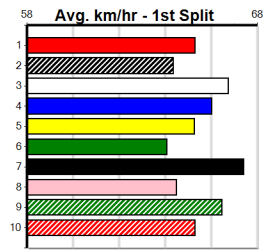

WCBF SOCIAL CLUB

Distance: 450m, Race Type: Grade 5, Total Prizemoney: $2,925
1st: $1,950, 2nd: $600, 3rd: $300, 4th: $75

Watchdog Tips:

Bet:

Form Box Wgt Dist Track Date Time BON Margin 1st/2nd (Time) PIR Checked Comment WR Split 1 S/P Grade

CHALUPA BATMAN [5] BE Dog Sep-22 Sire: COSMIC RUMBLE Dam: REAL REWARD
Owner(s): Three Little Pigs and The Big Bad Wolf (SYN), J Presutto, P Presutto, D Presutto
Trainer: Natalie Presutto (Devon Meadows)
Winning Distances: < 300m (0) 300 - 399m (0) 400 - 499m (4) 500 - 599m (0) 600 - 699m (0) > 700m (0)
Winning Weights: 30.5(1) 31.0(1) 31.4(1) 31.8(1)
3rd (7) 31.6 510 SLE R8 22-Sep-24 29.06 28.43 9.50L ELITE ALEX (28.43) M/333 . . . 9.18 $14.10 X45
2nd (5) 31.3 510 SLE R4 02-Oct-24 29.15 28.65 2.50L BEGGIN' (28.99) M/332 . . . 9.35 $6.00 RWH
7th (7) 31.0 410 HOR R10 29-Oct-24 24.17 23.25 13.00 MEAN PEACE (23.26) S/77 . . . W 10.66 $9.00 5
4th (8) 31.3 400 WGL R4 19-Nov-24 23.01 22.27 2.50L ELENA'S JEBRYNAH (22.84) S/54 . . . 8.49 $2.00 RWH
6th (7) 31.9 400 WGL R4 06-Dec-24 22.84 22.44 3.5L BRING YOUR BEST (22.60) M/44 . . . W 8.46 $4.50 5
2nd (4) 31.5 425 BEN R12 03-Jan-25 24.00 23.56 1.5L ZERO KILLER (23.91) M/222 . . . 6.58 $4.30 5
1st (6) 31.0 435 SLE R11 12-Jan-25 24.55 24.26 2.75L XATU BALE (24.74) M/511 . . . 5.41 $2.10 5
4th (4) 31.1 400 WGL R10 17-Jan-25 22.79 22.40 5.50L MYALL RAY (22.40) M/45 . . . 8.54 $4.90 5
Last 3 wins NOT included above
1st (1) 31.4 435 SLE R1 14-Jul-24 25.03 24.43 0.50L KELLY JANE (25.05) Q/222 . . SW . 5.32 $14.60 M
1st (3) 30.5 435 SLE R10 17-Jul-24 25.25 24.54 0.50L HEYFIELD HONEY (25.28) Q/431 . . W 5.50 $10.60 RW
1st (3) 31.8 400 WGL R10 16-Aug-24 22.64 22.44 8.00L LAPIS LAZULI (23.17) M/11 . . SW . 8.32 $2.20 RW

BARTY CROUCH [5] RF Dog Apr-22 Sire: BEAST UNLEASHED Dam: ARABELLA FIGG
Owner(s): BAG OF LOLLYS (SYN), L Cockerell, I Cockerell, M Dopfer
Trainer: Ian Cockerell (Buckley)
Winning Distances: < 300m (0) 300 - 399m (0) 400 - 499m (6) 500 - 599m (0) 600 - 699m (0) > 700m (0)
Winning Weights: 35.9(1) 36.9(1) 37.0(1) 37.1(1) 37.3(1) 37.4(1)
1st (7) 37.0 450 SHP R11 15-Jun-24 25.21 24.94 2.75L MEAL TICKET (25.39) M/211 . . SW . 6.60 $2.60 GL
6th (1) 36.6 515 SAN R3 20-Jun-24 30.40 29.15 8.50L DAINTREE CHIEF (29.81) S/7234 . . . 5.23 $2.00 5
6th (3) 36.4 460 GEL R6 05-Jul-24 26.46 25.54 8.50L MR. KIA ORA (25.88) S/754 . . . 6.68 $3.80 5
2nd (1) 36.4 450 BAL R7 10-Jul-24 25.51 25.02 1.00L PAW ZELINI (25.45) S/433 . . . 6.81 $2.40 5
1st (1) 35.9 460 GEL R8 26-Jul-24 25.91 25.91 1.25L ROCKET BALE (25.99) M/211 . . . 6.61 $2.90 X45
4th (3) 36.0 450 BAL R9 21-Aug-24 25.76 25.21 8.00L FIELD DAY (25.21) M/325 . . . 6.73 $10.70 5
7th (4) 36.6 450 BAL R6 11-Sep-24 26.43 25.18 18.00 TANNER BALE (25.18) M/457 . . . 6.66 $8.60 5
6th (1) 37.5 450 BAL R6 08-Jan-25 25.85 24.66 17.00 HOTEL WHISKY ONE (24.66) M/366 . . . 6.56 $60.40 X45
Last 3 wins NOT included above
1st (7) 37.1 460 GEL R7 05-Feb-24 25.78 25.59 1.00L XISAN BALE (25.84) M/532 . . SW . 6.74 $5.80 7
1st (3) 36.9 460 GEL R5 07-May-24 25.79 25.79 1.00L ZORBAS BALE (25.84) M/111 . . . 6.59 $3.50 RW
1st (8) 37.4 460 GEL R2 07-Jun-24 25.79 25.62 6.00L GOOD BOY BOY (26.20) M/111 . . SW . 6.59 $1.60 5H