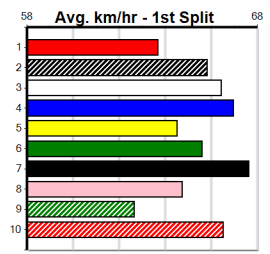

1

2

3

4

5

WANNON PARK BINGO WEDNESDAY'S

Distance: 450m, Race Type: Grade 5, Total Prizemoney: \$2,925
1st: \$1,950, 2nd: \$600, 3rd: \$300, 4th: \$75

Watchdog Tips: