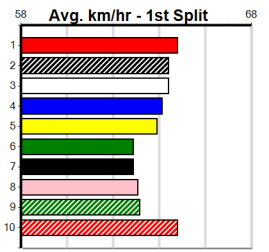

WANNON FUNCTION CENTRE

Distance: 450m, Race Type: Mixed 6/7, Total Prizemoney: $2,925
1st: $1,950, 2nd: $600, 3rd: $300, 4th: $75

Watchdog Tips:

Bet:

Table with columns: Form Box, Wgt, Dist, Track, Date, Time, BON, Margin, 1st/2nd (Time), PIR, Checked, Comment, WR, Split 1, S/P, Grade

SLOW POKE [7]
BK Bitch Mar-23 Sire: SH AVATAR Dam: NESSA'S YASMIN
Owner(s): P Mcdowall
Trainer: Matthew Lanigan (Rowsley)
Winning Distances: < 300m (0) 300 - 399m (0) 400 - 499m (0) 500 - 599m (1) 600 - 699m (0) > 700m (0)
Winning Weights: 27.1(1)
Race results table with columns: Rank, Box, Wgt, Dist, Track, Date, Time, BON, Margin, Name, Age, PIR, Checked, Comment, WR, Split 1, S/P, Grade, Prize

PRINCETOWN FLYER [7]
BK Bitch Mar-22 Sire: TOMMY SHELBY Dam: IVY WREN
Owner(s): A Janssen
Trainer: April Janssen (Princetown)
Winning Distances: < 300m (0) 300 - 399m (0) 400 - 499m (1) 500 - 599m (0) 600 - 699m (0) > 700m (0)
Winning Weights: 27.6(1)
Race results table with columns: Rank, Box, Wgt, Dist, Track, Date, Time, BON, Margin, Name, Age, PIR, Checked, Comment, WR, Split 1, S/P, Grade, Prize

MIDDLE EARTH [6]
F Dog Nov-22 Sire: FERNANDO BALE Dam: MEPUNGA STELLAR
Owner(s): P Byrne
Trainer: Peter Byrne (Koroit)
Winning Distances: < 300m (0) 300 - 399m (0) 400 - 499m (2) 500 - 599m (0) 600 - 699m (0) > 700m (0)
Winning Weights: 30.2(1) 31.0(1)
Race results table with columns: Rank, Box, Wgt, Dist, Track, Date, Time, BON, Margin, Name, Age, PIR, Checked, Comment, WR, Split 1, S/P, Grade, Prize

BINDY BLAZER [7]
RBD Bitch Mar-23 Sire: FERNANDO BALE Dam: MOLLY BLAZER
Owner(s): A Mcdowall
Trainer: Ashley Mcdowall (Nullawarre)
Winning Distances: < 300m (0) 300 - 399m (0) 400 - 499m (1) 500 - 599m (0) 600 - 699m (0) > 700m (0)
Winning Weights: 25.5(1)
Race results table with columns: Rank, Box, Wgt, Dist, Track, Date, Time, BON, Margin, Name, Age, PIR, Checked, Comment, WR, Split 1, S/P, Grade, Prize

SWIFT GIFT [7]
RF Bitch Nov-22 Sire: ASTON RUPEE Dam: MEPUNGA BELLA
Owner(s): A Janssen
Trainer: April Janssen (Princetown)
Winning Distances: < 300m (0) 300 - 399m (0) 400 - 499m (1) 500 - 599m (0) 600 - 699m (0) > 700m (0)
Winning Weights: 28.0(1)
Race results table with columns: Rank, Box, Wgt, Dist, Track, Date, Time, BON, Margin, Name, Age, PIR, Checked, Comment, WR, Split 1, S/P, Grade, Prize

1

2

3

4

5