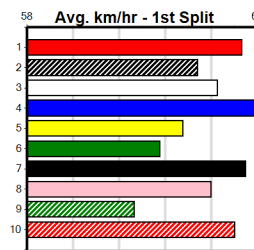

CASSIGN DESIGN

Distance: 390m, Race Type: Grade 5, Total Prizemoney: $2,925
1st: $1,950, 2nd: $600, 3rd: $300, 4th: $75

SUPER SEQUIOA (3) was far from disgraced here last time and he can go one better this time around. TOMMY'S HITMAN (1) has been placed in two of three here and he is drawn to get the breaks. MEAN PEACE (4) should fire fresh.

Watchdog Tips: 3 1 4 6 Bet: Win 3

1 TOMMY'S HITMAN [5] Well drawn, nice turn of foot, main danger $3.60
Owner(s): M Pease
Winning Distances: < 300m (0) 300 - 399m (5) 400 - 499m (1) 500 - 599m (0) 600 - 699m (0) > 700m (0)
Box History table and Prize Best Starts table included.

2 CHESTER DEEDS [5] Every chance in his past two, needs it easier $12.00
Owner(s): G Anders
Winning Distances: < 300m (0) 300 - 399m (3) 400 - 499m (8) 500 - 599m (0) 600 - 699m (0) > 700m (0)
Box History table and Prize Best Starts table included.

3 SUPER SEQUIOA [5] Far from disgraced last time, hard to hold out $3.20
Owner(s): T Blacker
Winning Distances: < 300m (0) 300 - 399m (1) 400 - 499m (4) 500 - 599m (0) 600 - 699m (0) > 700m (0)
Box History table and Prize Best Starts table included.

4 MEAN PEACE (NSW)[5] Resuming, showed promise last prep, threat $6.50
Owner(s): N Mceville
Winning Distances: < 300m (0) 300 - 399m (0) 400 - 499m (4) 500 - 599m (0) 600 - 699m (0) > 700m (0)
Box History table and Prize Best Starts table included.

5 BUTTERFLIES LAD [5] Front runner, may have to work hard, tested $16.00
Owner(s): MILLIONAIRES (SYN), J Farrugia, A Farrugia
Winning Distances: < 300m (0) 300 - 399m (3) 400 - 499m (4) 500 - 599m (0) 600 - 699m (0) > 700m (0)
Box History table and Prize Best Starts table included.