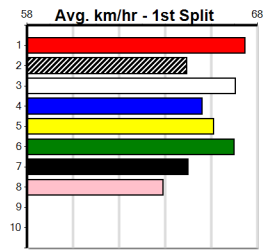

MATKO HIRE

Distance: 390m, Race Type: Mixed 3/4, Total Prizemoney: $3,360
1st: $2,250, 2nd: $690, 3rd: $345, 4th: $75

MAN OF COURAGE (3) has won two of his past three in brilliant style and he will prove hard to reel in again. SHOW CAUSE (6) is better than her past two and she will be in the firing line throughout. ASTON AURELIA (1) has the good draw

Watchdog Tips: 3 6 1 5 Bet: Win 3

ASTON AURELIA [4] Good record here, has early speed, big threat $4.60
BK Bitch Feb-22 Sire: KC AND ALL Dam: ASTON MILEY
Trainer: Aimee Drew (Winslow)
Winning Distances: < 300m (0) 300 - 399m (6) 400 - 499m (4) 500 - 599m (0) 600 - 699m (0) > 700m (0)
Winning Weights: 30.5(3) 30.6(1) 30.7(1) 30.9(1) 31.0(3) 31.1(1)
Box History table and Prize Best Starts table included.

MOTOR HEAD MAXIM [4] Rises in class, needs to lead, prefer others $16.00
BK Dog Feb-21 Sire: AZKABAN Dam: STYLISH BREE
Trainer: Danielle Keane (Koroit)
Winning Distances: < 300m (0) 300 - 399m (6) 400 - 499m (1) 500 - 599m (0) 600 - 699m (0) > 700m (0)
Winning Weights: 30.3(1) 30.7(1) 31.1(1) 32.9(3) 33.0(1)
Box History table and Prize Best Starts table included.

MAN OF COURAGE [4] Airborne at present, can cross early, yes $3.00
BD Dog Jan-22 Sire: FERNANDO BALE Dam: SMOKIN' CINDY
Trainer: Shaun Coulson (Balliang)
Winning Distances: < 300m (0) 300 - 399m (5) 400 - 499m (6) 500 - 599m (0) 600 - 699m (0) > 700m (0)
Winning Weights: 26.8(1) 26.9(1) 27.0(2) 27.1(1) 27.2(2) 27.3(1) 27.4(1) 27.5(1) 27.6(1)
Box History table and Prize Best Starts table included.

ASTON KING [4] Tough draw but has good muster, place claims $7.50
BK Dog Jan-22 Sire: HARD STYLE RICO Dam: ASTON ECLIPSE
Trainer: Aimee Drew (Winslow)
Winning Distances: < 300m (0) 300 - 399m (4) 400 - 499m (2) 500 - 599m (0) 600 - 699m (0) > 700m (0)
Winning Weights: 32.4(1) 32.7(1) 32.8(1) 32.9(1) 33.0(1) 33.1(1)
Box History table and Prize Best Starts table included.

VALLETTA DASH [4] Can come out running at times, may be value $9.00
RBD Bitch May-22 Sire: TOMMY SHELBY Dam: VALLETTA SKY
Trainer: John Nicholls (Melton West)
Winning Distances: < 300m (0) 300 - 399m (6) 400 - 499m (5) 500 - 599m (0) 600 - 699m (0) > 700m (0)
Winning Weights: 26.9(3) 27.0(5) 27.1(3)
Box History table and Prize Best Starts table included.