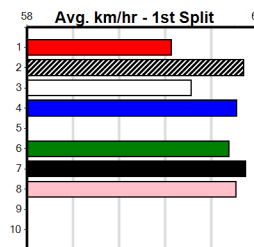

WARRNAMBOOL FENCING SPECIALISTS

8

7:31PM

(VIC time)

Distance: 450m, Race Type: Mixed 3/4, Total Prizemoney: $3,360
1st: $2,250, 2nd: $690, 3rd: $345, 4th: $75

INCONSPICUOUS (8) returned to form with a devastating 24.96 Ballarat win and he will prove hard to hold out again. DUTCH RIOT (7) has been injury riddled but he is a genuine star when on song. CAIN BALE (1) will be charging to the line

Watchdog Tips:

8

7

1

2

Bet:

Win 8

Form Box	Wgt	Dist	Track	Date	Time	BON	Margin	1st/2nd (Time)	PIR	Checked	Comment	WR	Split 1	S/P	Grade

1

CAIN BALE (NSW)[4] **Powerful type, drawn to settle close, threat** **$4.00**
BK Dog **Oct-21** **Sire: FERAL FRANKY** **Dam: FANTA BALE** **Trainer: Mark Delbridge (Balliang)**
Owner(s): B Wheeler
Winning Distances: < 300m (0) 300 - 399m (0) 400 - 499m (2) 500 - 599m (10) 600 - 699m (1) > 700m (0)
Winning Weights: 34.9(4) 35.1(8) 35.2(1)

3rd (1)	35.1	520	WPK	R5	05-Oct-24	29.93	29.12	5.50L ANGEL SHIRLEY (29.57)	755	755			5.58	$4.60	NG
7th (2)	35.1	520	WPK	R10	12-Oct-24	30.16	29.19	12.00 BLUE KERMARCO (29.37)	887	887			5.76	$15.00	NG
6th (1)	34.7	515	SAN	R10	17-Oct-24	30.07	29.22	9.00L FRED ROSE (29.45)	M/7676				5.27	$5.00	SH
3rd (4)	35.0	425	BEN	R5	29-Nov-24	24.08	23.63	6.50L MOCK FISH (23.63)	S/855				6.72	$15.70	FFA
1st (3)	35.2	425	BEN	R5	06-Dec-24	24.04	23.79	1.25L MOCK FISH (24.13)	M/644				6.63	$6.00	FFA
3rd (6)	35.2	450	BAL	R8	11-Dec-24	25.38	24.92	4.75L BORACAY STORM (25.06)	S/764				6.83	$7.10	X45
3rd (7)	35.3	450	SHP	R6	06-Jan-25	25.71	25.15	6.50L IMANI (25.28)	M/445				6.60	$7.30	X45
4th (7)	35.3	460	WGL	R8	14-Jan-25	26.46	25.78	10.00 MOTION SENSOR (25.78)	M/665				6.86	$6.70	FFA

Last 3 wins NOT included above

1st (4)	35.1	525	MEA	R11	10-Feb-24	29.59	29.54	4.00L BUDDY MONELLI (29.86)	M/2111		SW		5.11	$2.50	S
1st (1)	34.9	460	GEL	R8	30-Aug-24	25.76	25.76	0.75L DOLLAR BUCKS (25.79)	M/111				6.68	$2.00	X45
1st (1)	35.1	515	SAN	R9	12-Sep-24	29.42	29.20	2.00L DR. ASHER (29.55)	M/3211				5.16	$5.20	FFA

Box History

Bx	1st	2nd	3rd	4th	5th	6th	7th	8th
1	6	1	2					
2					1	1	1	1
3	1	1						
4	1	1	2					2
5	3	1		1				
6				1				
7	2		2	1	1			1
8				1				

Prize Best Starts Trk/Dts APM: $86005.00 FSH 37-13-5-7 0-0-0-0 12382