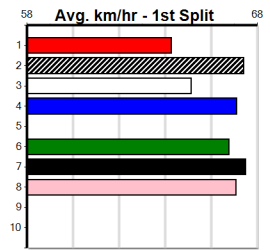

8

7:31PM

(VIC time)

Distance: 450m, Race Type: Mixed 3/4, Total Prizemoney: $3,360
1st: $2,250, 2nd: $690, 3rd: $345, 4th: $75

Watchdog Tips: [ ] [ ] [ ] [ ] Bet: [ ]

Form Box Wgt Dist Track Date Time BON Margin 1st/2nd (Time) PIR Checked Comment WR Split 1 S/P Grade

CAIN BALE (NSW)[4]
BK Dog Oct-21 Sire: FERAL FRANKY Dam: FANTA BALE
Owner(s): B Wheeler
Trainer: Mark Delbridge (Balliang)
Winning Distances: < 300m (0) 300 - 399m (0) 400 - 499m (2) 500 - 599m (10) 600 - 699m (1) > 700m (0)
Winning Weights: 34.9(4) 35.1(8) 35.2(1)
Box History table with 8 columns (1st-8th) and 8 rows (1-8).

TOMMY TEQUILA (NSW)[4]
RBD Dog Feb-22 Sire: TOMMY SHELBY Dam: DAZZLING BLING
Owner(s): Evolution (SYN), T Fogarty, J Phillips
Trainer: Rebecca Gibbons (Avalon)
Winning Distances: < 300m (0) 300 - 399m (0) 400 - 499m (8) 500 - 599m (7) 600 - 699m (0) > 700m (0)
Winning Weights: 31.3(1) 31.9(4) 32.0(2) 32.1(1) 32.2(2) 32.5(1) 32.6(1) 32.7(2) 32.9(1)
Box History table with 8 columns (1st-8th) and 8 rows (1-8).

NAVY BLUE BUZZ (WA)[4]
BE Dog Sep-20 Sire: AUSSIE INFRARED Dam: MISS AMERICA
Owner(s): D Bewley
Trainer: Michael Bewley (Pentland Hills)
Winning Distances: < 300m (0) 300 - 399m (0) 400 - 499m (5) 500 - 599m (7) 600 - 699m (3) > 700m (0)
Winning Weights: 35.0(1) 36.9(2) 37.0(1) 37.1(3) 37.2(3) 37.3(2) 37.5(2) 37.6(1)
Box History table with 8 columns (1st-8th) and 8 rows (1-8).

TORNADO TAHLIA [4]
F Bitch Nov-21 Sire: HARD STYLE RICO Dam: JOSEPHINE
Owner(s): MILLIONAIRES (SYN), J Farrugia, A Farrugia
Trainer: Keith Lloyd (Balliang)
Winning Distances: < 300m (0) 300 - 399m (4) 400 - 499m (7) 500 - 599m (0) 600 - 699m (0) > 700m (0)
Winning Weights: 26.6(1) 26.8(2) 26.9(1) 27.0(1) 27.1(1) 27.3(1) 27.4(1) 27.5(1) 27.7(1) 28.2(1)
Box History table with 8 columns (1st-8th) and 8 rows (1-8).

*** VACANT BOX ***
Sire: Dam:
Owner(s):
Trainer:
Winning Distances: < 300m (0) 300 - 399m (0) 400 - 499m (0) 500 - 599m (0) 600 - 699m (0) > 700m (0)
Winning Weights:
Box History table with 8 columns (1st-8th) and 8 rows (1-8).

1

2

3

4

5