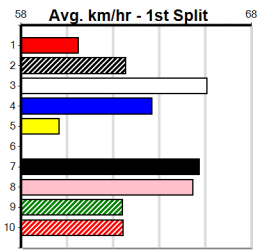

Track Record:

| Distance | Time | Greyhound | Date Set |
|----------|--------|-----------------|-----------|
| 390m | 21.616 | AUSSIE INFRARED | 14-Feb-17 |
| 450m | 24.663 | DUTCH RIOT | 28-Dec-23 |
| 650m | 36.816 | WEBLEC HAZE | 09-Jan-21 |

Warrnambool

TRACK INFO
 Track Circumference: 421m
 Inside Top Turn: 190m
 Track Width: 67m
 Inside Home Turn: 58m

MACEY'S BISTRO

Distance: 390m, Race Type: Maiden, Total Prizemoney: \$2,535
1st: \$1,680, 2nd: \$520, 3rd: \$260, 4th: \$75