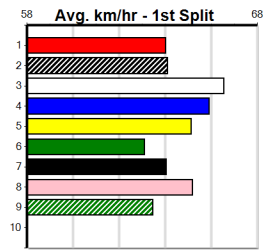

4

6:04PM

(VIC time)

Distance: 390m, Race Type: Mixed 6/7 Heat, Total Prizemoney: $2,925
1st: $1,950, 2nd: $600, 3rd: $300, 4th: $75

BLACK SANDY (8) has raced well at Ballarat to date and she has the speed to cross and lead throughout. MY OPIE (2) has solid claims with an empty box inside.

Watchdog Tips: 8 2 3 4 Bet: Win 8

Form Box Wgt Dist Track Date Time BON Margin 1st/2nd (Time) PIR Checked Comment W/R Split 1 S/P Grade
MIDNIGHT REBEL [7] *** SCRATCHED *** $3.60
BK Dog Dec-22 Sire: SUPERIOR PANAMA Dam: STELLA RHODE
Owner(s): OKAY JIM (SYN), B O'keefe, J O'keefe
Trainer: Barry O'keefe (Wangoom)
Winning Distances: < 300m (0) 300 - 399m (1) 400 - 499m (0) 500 - 599m (0) 600 - 699m (0) > 700m (0)
Winning Weights: 34.3(1)
6th (7) 34.7 390 WBL R1 04-Dec-24 23.71 22.03 17.00 PAW JENNEKE (22.56) M/66 9.01 $26.30 M
3rd (5) 35.0 390 BAL R9 13-Dec-24 22.80 22.19 7.00L TRUTH TELLER (22.31) M/22 8.71 $60.80 M
1st (5) 34.3 390 WBL R2 26-Dec-24 22.41 21.98 1.5L PAW NEBRASKA (22.50) M/11 SW 8.80 $6.00 M
3rd (7) 34.4 390 WBL R11 30-Dec-24 22.51 22.11 2.75L ARCADIA BELLE (22.33) S/33 8.95 $5.00 X67
2nd (8) 34.2 390 WBL R3 16-Jan-25 22.46 21.83 3.5L LAURISTON GIRL (22.21) M/22 8.81 $15.40 7
Last 3 wins NOT included above
Box History
Prize Best $2700.00
Starts 22.41(5)-26/12/24
Trk/Dts 5-1-1-2
APM 4-1-1-1 2648

MY OPIE [6] Racing well, solid turn of foot, can threaten $5.00
BK Dog Sep-22 Sire: MY REDEEMER Dam: HARPER'S GIRL
Owner(s): L Bean
Trainer: Debbie Bewley (Pentland Hills)
Winning Distances: < 300m (0) 300 - 399m (2) 400 - 499m (0) 500 - 599m (0) 600 - 699m (0) > 700m (0)
Winning Weights: 29.8(2)
5th (1) 28.2 435 SLE R1 22-Sep-24 25.34 24.32 13.00 PRINCESS MONARCH M/345 5.30 $10.20 M
6th (7) 28.3 435 SLE R1 29-Sep-24 25.72 24.44 19.00 SPRING REGENCY (24.44) M/355 5.32 $6.80 MH
7th (4) 28.5 435 SLE R2 09-Oct-24 25.48 24.13 5.50L LUCA SKYWALKER (25.10) M/755 5.44 $6.80 M
2nd (1) 29.6 390 WBL R2 02-Jan-25 22.54 22.01 1.5L ASTON DARWIN (22.44) M/11 8.61 $3.30 M
6th (2) 30.4 390 BAL R1 06-Jan-25 23.51 22.43 11.00 MAURITIAN LUCAS (22.79) S/76 9.11 $2.10 T3-M
1st (3) 29.8 390 WBL R2 13-Jan-25 22.52 22.26 3.5L CRACKERJACK LEE (22.75) M/11 8.67 $3.90 M
1st (6) 29.8 390 BAL R9 18-Jan-25 22.35 22.22 2.75L SHE'S OUR ART (22.54) S/31 8.60 $2.50 T3-7
Last 3 wins NOT included above
Box History
Prize Best $2320.00
Starts 22.52(3)-13/1/25
Trk/Dts 7-2-1-0
APM 2-1-1-0 2320