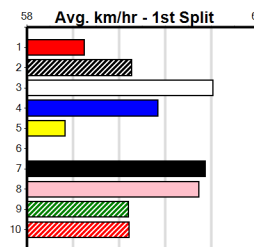

MACEY'S BISTRO

1

5:00PM

(VIC time)

Distance: 390m, Race Type: Maiden, Total Prizemoney: $2,535
1st: $1,680, 2nd: $520, 3rd: $260, 4th: $75

ASTON CASTLE (3) showed good early burn here last time and he can go one better this time around. RACCOON RIOT (7) was far from disgraced at Geelong and he will be in the firing line throughout. FILL THE TANK (6) has solid claims

Watchdog Tips: **3** **7** **6** **8** **Bet:** **Win 3**

Form Box	Wgt	Dist	Track	Date	Time	BON	Margin	1st/2nd (Time)	PIR	Checked	Comment	W/R	Split 1	S/P	Grade			
1	MAYBE FURGUS [M] Steady on debut, needs more time, tested $12.00																	
	BK	Dog	Nov-22													Sire: FABREGAS	Dam: SIXTEEN PEGS	Trainer: Peter Fulton (Ecklin South)
	Owner(s): B Fulton																	
	Winning Distances: < 300m (0) 300 - 399m (0) 400 - 499m (0) 500 - 599m (0) 600 - 699m (0) > 700m (0)																	
	Winning Weights:																	
	8th (3)	30.6	390	WBL	R1	09-Jan-25	23.69	21.75	20.00	SILVER COIN (22.33)	S/88			9.27	$12.10	M		
	Last 3 wins NOT included above																	
	Box History																	
	Prize Best $0.00, Starts 1-0-0-0, Trk/Dts 1-0-0-0, APM 0																	
	2	BELAIR NOMAD [M] Placed in five of eight here, place hope again $7.50																
BK		Dog	Nov-22													Sire: ASTON RUPEE	Dam: MEPUNGA BELLA	Trainer: Trevor Steel (Nullawarre North)
Owner(s): G Wickham																		
Winning Distances: < 300m (0) 300 - 399m (0) 400 - 499m (0) 500 - 599m (0) 600 - 699m (0) > 700m (0)																		
Winning Weights:																		
2nd (1)		32.9	390	WBL	R3	25-Nov-24	22.94	22.27	6.00L	MINH JACK (22.56)	S/32			8.88	$15.00	M		
8th (2)		32.7	390	WBL	R2	28-Nov-24	23.25	21.84	15.00	ULTIMO (22.27)	M/78			9.27	$48.00	M		
4th (3)		33.0	450	WBL	R1	26-Dec-24	26.72	25.32	9.50L	MORAIN PIPER (26.07)	S/444			7.03	$28.30	M		
3rd (4)		33.0	390	WBL	R1	30-Dec-24	22.91	22.11	5.00L	SIR WHIP (22.57)	M/54			9.13	$20.30	M		
3rd (7)		33.8	450	WBL	R1	02-Jan-25	26.35	25.45	5.50L	NIRRANDA GRACIE (26.00)	M/333			7.01	$19.00	M		
2nd (5)	33.8	390	WBL	R2	07-Jan-25	23.36	21.88	0.50L	WHIPPING ALONG (23.33)	S/41			8.87	$9.00	M			
7th (6)	33.5	450	WBL	R1	16-Jan-25	26.39	25.14	11.00	BINDY BLAZER (25.66)	S/887			7.05	$58.10	M			
3rd (5)	33.3	390	WBL	R2	20-Jan-25	22.83	22.29	0.75L	PAW RAKULA (22.79)	M/21			8.79	$18.50	M			
Last 3 wins NOT included above																		
Box History																		
Prize Best $1405.00, Starts 22.83(5)-20/1/25, Trk/Dts 13-0-2-4, APM 8-0-2-3, 1257																		
3	ASTON CASTLE [M] Led for a long way last time, hard to reel in $3.20																	
	BK	Dog	Mar-23													Sire: ASTON FASTNET	Dam: ASTON SAKURA	Trainer: Dustin Drew (Dennington)
	Owner(s): R Borda																	
	Winning Distances: < 300m (0) 300 - 399m (0) 400 - 499m (0) 500 - 599m (0) 600 - 699m (0) > 700m (0)																	
	Winning Weights:																	
	6th (6)	33.2	390	WBL	R2	04-Jan-25	23.03	22.03	11.00	HAPPY AND NUMB (22.31)	M/66			8.95	$12.70	MH		
	2nd (4)	32.6	450	WBL	R1	16-Jan-25	25.71	25.14	0.75L	BINDY BLAZER (25.66)	M/111			6.70	$7.10	M		
	Last 3 wins NOT included above																	
	Box History																	
	Prize Best $520.00, Starts 23.03(6)-4/1/25, Trk/Dts 2-0-1-0, APM 1-0-0-0, 520																	
4	KEY PHILOSOPHY [M] No luck on debut, can atone, place claims $8.00																	
	BK	Dog	Apr-23													Sire: AUSSIE INFRARED	Dam: FRANK'S GIRL	Trainer: Deb Carr (Minerera)
	Owner(s): D Carr																	
	Winning Distances: < 300m (0) 300 - 399m (0) 400 - 499m (0) 500 - 599m (0) 600 - 699m (0) > 700m (0)																	
	Winning Weights:																	
	6th (2)	33.7	450	WBL	R1	16-Jan-25	25.99	25.14	4.75L	BINDY BLAZER (25.66)	S/655			6.94	$9.20	M		
	Last 3 wins NOT included above																	
	Box History																	
	Prize Best $0.00, Starts FSTD, Trk/Dts 1-0-0-0, APM 0-0-0-0, 0																	
	5	WHISKY BALLERINA [M] Failed to fire on debut, needs more time $21.00																
BK		Bitch	Jun-23													Sire: WHISKEY RIOT	Dam: SPANAU BALLET	Trainer: Jason Sharp (Lara)
Owner(s): Vi Alskar Hundar (SYN), A Lie, J Sharp