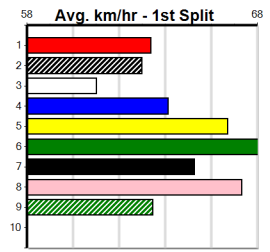

SPORTSBET HT2

Distance: 390m, Race Type: Mixed 6/7 Heat, Total Prizemoney: $2,925
1st: $1,950, 2nd: $600, 3rd: $300, 4th: $75

Watchdog Tips: [ ] [ ] [ ] [ ] Bet: [ ]

Form Box Wgt Dist Track Date Time BON Margin 1st/2nd (Time) PIR Checked Comment W/R Split 1 S/P Grade

BLOW TORCH [6]
BK Dog Mar-23 Sire: ASTON RUPEE Dam: IT'S A BLUSH
Owner(s): G Black
Trainer: Lisa Delbridge (Balliang)
Winning Distances: < 300m (0) 300 - 399m (0) 400 - 499m (2) 500 - 599m (0) 600 - 699m (0) > 700m (0)
Winning Weights: 31.3(1) 31.5(1)
Box History table with columns Bx, 1st, 2nd, 3rd, 4th, 5th, 6th, 7th, 8th

BELAIR BETTY [6]
BK Bitch Nov-22 Sire: ASTON RUPEE Dam: MEPUNGA BELLA
Owner(s): G Wickham
Trainer: Trevor Steel (Nullawarre North)
Winning Distances: < 300m (0) 300 - 399m (1) 400 - 499m (1) 500 - 599m (0) 600 - 699m (0) > 700m (0)
Winning Weights: 28.1(1) 28.3(1)
Box History table with columns Bx, 1st, 2nd, 3rd, 4th, 5th, 6th, 7th, 8th

BRONZE [6]
F Dog Oct-22 Sire: ASTON RUPEE Dam: VOLTAGE SPIKE
Owner(s): T Deglaitis
Trainer: Troy Deglaitis (Moolap)
Winning Distances: < 300m (0) 300 - 399m (0) 400 - 499m (2) 500 - 599m (0) 600 - 699m (0) > 700m (0)
Winning Weights: 35.0(1) 36.1(1)
Box History table with columns Bx, 1st, 2nd, 3rd, 4th, 5th, 6th, 7th, 8th

ULTIMATE BLEND [7]
BK Bitch Apr-23 Sire: AUSSIE INFRARED Dam: FRANK'S GIRL
Owner(s): S Philp
Trainer: Matthew Lanigan (Rowsley)
Winning Distances: < 300m (0) 300 - 399m (0) 400 - 499m (1) 500 - 599m (0) 600 - 699m (0) > 700m (0)
Winning Weights: 25.4(1)
Box History table with columns Bx, 1st, 2nd, 3rd, 4th, 5th, 6th, 7th, 8th

THUNDERSTONE (NSW)[7]
BK Dog Feb-23 Sire: ALLEN DEED Dam: ELANDA BALE
Owner(s): F Herbert
Trainer: Daniel Gibbons (Avalon)
Winning Distances: < 300m (0) 300 - 399m (0) 400 - 499m (1) 500 - 599m (0) 600 - 699m (0) > 700m (0)
Winning Weights: 30.8(1)
Box History table with columns Bx, 1st, 2nd, 3rd, 4th, 5th, 6th, 7th, 8th

1

2

3

4

5