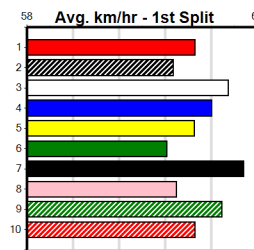

WCBF SOCIAL CLUB

Distance: 450m, Race Type: Grade 5, Total Prizemoney: $2,925
1st: $1,950, 2nd: $600, 3rd: $300, 4th: $75

PAW QUARK (3) was a brilliant 21.90 Ballarat winner and he looks suited once again. NIMBLE TOMMY (7) has a nice turn of foot and he likes to stay wide in his races. KEISHA (6) won't be too far away late.

Watchdog Tips: 3 7 6 1 Bet: Win 3

CHALUPA BATMAN [5] Prefer out wide but has good muster, respect $8.00
Owner(s): Three Little Pigs and The Big Bad Wolf (SYN), J Presutto, P Presutto, D Presutto
Trainer: Natalie Presutto (Devon Meadows)

BARTY CROUCH [5] Capable but can be very hit or miss early $10.00
Owner(s): BAG OF LOLLYS (SYN), L Cockerell, I Cockerell, M Dopfer
Trainer: Ian Cockerell (Buckley)

PAW QUARK (NSW)[5] Brilliant 21.90 Ballarat winner, hard to hold out $3.60
Owner(s): B Wheeler
Trainer: Mark Delbridge (Balliang)

GINA RHODE [5] Blistering win two runs back, draw is a worry $2.80
Owner(s): N Mccullagh
Trainer: Norman Mccullagh (Warrnambool)

SAINT TAY [5] Likely to find this class beyond him, next time $18.00
Owner(s): P Byrne
Trainer: Peter Byrne (Koroit)

1

2

3

4

5