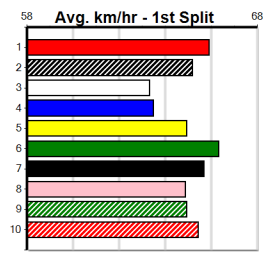

RSN GREY AREAS - WEDNESDAY & FRIDAY

Distance: 390m, Race Type: Grade 5, Total Prizemoney: $2,925
1st: $1,950, 2nd: $600, 3rd: $300, 4th: $75

PAW VERNON (5) was a brilliant 22.42 Geelong winner last time and he looks very well graded again. BURN AROUND (7) has been solidly placed in his past three and he can settle on the speed. IMPRES JOE (1) is racing with confidence.

Watchdog Tips: 5 7 1 2 Bet: Win 5

IMPRESS JOE (NSW)[5] Solidly placed in his past two, well drawn, threat $4.20
Owner(s): R Gavin
Sire: FERNANDO BALE Dam: SHE'S SALACIOUS
Trainer: Raylene Gavin (Tower Hill)

STRESS TEST [5] Should be in the mix throughout, keep safe $8.00
Owner(s): D Carr
Sire: MY REDEEMER Dam: MISS ENERGISER
Trainer: Deb Carr (Minirera)

FREDDY DEEDS [5] Poor record here, can miss the kick, tested $16.00
Owner(s): G Anders
Sire: BERNARDO Dam: BEAUT DEEDS
Trainer: Garry Anders (Koroit)

SAINT MICK [5] Back in form but this is harder, next time $9.00
Owner(s): P Byrne
Sire: BERNARDO Dam: SAINT MADDIE
Trainer: Narelle Byrne (Koroit)

PAW VERNON (NSW)[5] Brilliant winner last time, hard to hold out $2.80
Owner(s): B Wheeler
Sire: BERNARDO Dam: DYNA HARPA
Trainer: Mark Delbridge (Balliang)

1

2

3

4

5