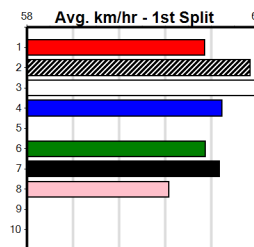

GRV DISTANCE RACING

Distance: 650m, Race Type: Grade 5, Total Prizemoney: $3,940
1st: $2,640, 2nd: $815, 3rd: $410, 4th: $75

WREN BALE (3) has been racing well in stronger company of late and she will be in the firing line throughout. IRON ATLAS (2) has been placed in his past six and he can lead for a long way. PIGWIDGEON (1) may be the value runner

Watchdog Tips: 3 2 1 8 Bet: Box Quinella 1,2,3 ($10 for 333.33%)

Form Box Wgt Dist Track Date Time BON Margin 1st/2nd (Time) PIR Checked Comment W/R Split 1 S/P Grade

PIGWIDGEON [5] Strong type, drawn to get the breaks, threat $9.00
Owner(s): BAG OF LOLLYS (SYN), L Cockerell, I Cockerell, M Dopper
Trainer: Ian Cockerell (Buckley)
Box History table and race results.

IRON ATLAS [5] Looks the leader, racing well, main danger $2.80
Owner(s): G Collins
Trainer: Natalie Presutto (Devon Meadows)
Box History table and race results.

WREN BALE (NSW)[5] Class edge, can follow the two across, go close $3.40
Owner(s): B Wheeler
Trainer: Rebecca Gibbons (Avalon)
Box History table and race results.

WINDSOR GIRL [5] Better than form, strong late, can run a drum $21.00
Owner(s): M Evans
Trainer: Dustin Drew (Dennington)
Box History table and race results.

*** VACANT BOX ***
Owner(s):
Trainer:
Box History