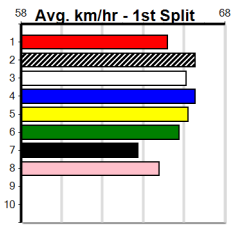

RSN GREY AREAS - WEDNESDAY & FRID

Distance: 460m, Race Type: Mixed 4/5, Total Prizemoney: $3,360
1st: $2,250, 2nd: $690, 3rd: $345, 4th: $75

YOGEN BALE (4) has regained confidence in his past two and he just needs a clear crack in the middle stages. SPRING REGENCY (6) has won two of his past three and he will be in the firing line throughout. MR. MIYAGI (7) is a serious up and comer

Watchdog Tips: **4** **6** **7** **8** **Bet:** **Box Quinella 4,6,7 ($10 for 333.33%)**