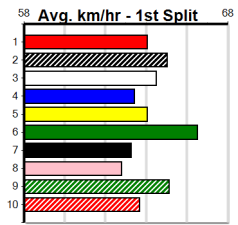

FREE ADMISSION TO ALL RACE MEETS

Distance: 400m, Race Type: Grade 5, Total Prizemoney: $2,925
1st: $1,950, 2nd: $600, 3rd: $300, 4th: $75

PAW KATTIA (1) has a good record here and she will appreciate the drop in class. PAW WINCEY (7) has been impressive in her past two and she will be prominent throughout. FOXY ROXY (8) has claims

Watchdog Tips: 1 7 8 2 **Bet:** Win 1