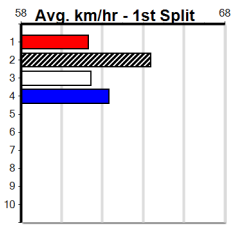

SPORTSBET HT1

Distance: 460m, Race Type: Maiden Heat, Total Prizemoney: $2,535
1st: $1,680, 2nd: $520, 3rd: $260, 4th: $75

1

7:12PM
(VIC time)

PAW UMA (2) has been placed in three of four to date and she gets her chance to break through.
PAW URSULA (4) is better than her past few runs and she will appreciate the empty draw outside.
HE'S TALKING (7) must be respected.

Watchdog Tips: **2** **4** **7** **6** **Bet:** **Box Quinella 2,4,7 ($10 for 333.33%)**