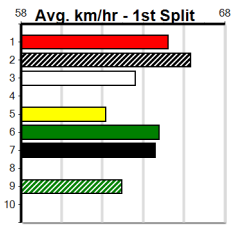

Geelong

THE BECKLEY CENTRE GEELONG

Distance: 400m, Race Type: Maiden, Total Prizemoney: $2,535
1st: $1,680, 2nd: $520, 3rd: $260, 4th: $75

3

7:49PM

(VIC time)

DOONGALLA BOY (2) has been impressive in both runs to date and he can make every post a winner. COUNT THE STARS (1) caught the eye in his debut run and he is drawn to get all the breaks. PAW KARSON (3) can show some improvement

Watchdog Tips:

2

1

3

4

Bet:

Win 2