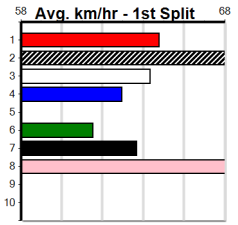

OUTER EAST FOOTBALL NETBALL COMP

Distance: 300m, Race Type: Grade 5 T3, Total Prizemoney: \$1,530
1st: \$1,000, 2nd: \$320, 3rd: \$160, 4th: \$50

4

11:46AM

(VIC time)

BEAR LEE TIME (8) can explode once into full stride and he looks hard to hold out in a race of this nature. HERD 'EM UP (1) will find this much easier than her last few outings and she is drawn to be in the finish here.