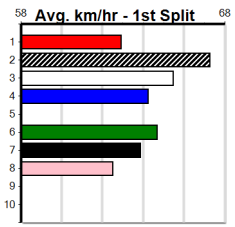

Healesville

MONTROSE IGA LIQUOR (1-3 WINS)

Distance: 350m, Race Type: Tier 3 - Restricted Win, Total Prizemoney: \$1,530
1st: \$1,000, 2nd: \$320, 3rd: \$160, 4th: \$50

5

12:06PM

(VIC time)

KING LITTERBUG (3) can race on the speed from the outset in this and he could be a bit too powerful in the run to the judge. CHOJI AKIMICHI (2) is much better than his last 2 starts and he can be prominent throughout here.