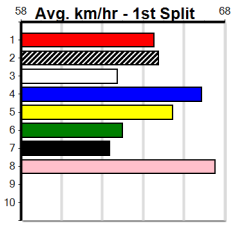

"THE SHED" @ Healesville Greys

Distance: 350m, Race Type: Grade 5 T3, Total Prizemoney: $1,530
1st: $1,000, 2nd: $320, 3rd: $160, 4th: $50

10

1:53PM

(VIC time)

JAZZ HANDS (4) has the speed to overcome her tricky draw here and she could prove hard to reel in if she finds the front. SIDEWINDER (8) has shown speed in some smart recent placings here and she could be prominent throughout.

Watchdog Tips:

4 **8** **3** **5**

Bet:

Win 4