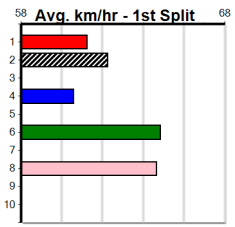

SPORTSBET MAKE IT A MULTI

Distance: 350m, Race Type: Tier 3 - Maiden, Total Prizemoney: $1,530
1st: $1,000, 2nd: $320, 3rd: $160, 4th: $50

2

11:08AM
(VIC time)

TWO BAYS (6) showed a good turn of foot in his handy Warrnambool placing 2 back and he may prove hard to hold out if fit after his last start fall. BONTA (8) has shown ability in his 3 starts to date and he looks like the big danger here.

Watchdog Tips: **6** **8** **2** **1** **Bet:** **Trifecta 6,8/6,8/1,2 ($10 - 250%)**

Form	Box	Weight	Dist	Track	Date	Time	BON	Margin	1st/2nd (Time)	PIR	Checked	Comment	W/R	Split 1	S/P	Grade	
1 TENTEN [M] <i>Drawn to get all the favours here, place hopes.</i>																	
BK	B	Feb-23 FERNANDO BALE					DESIREE DEVERE					$6.50		<table border="1"> <tr><th colspan="8">Winning Boxes</th></tr> <tr><th>1</th><th>2</th><th>3</th><th>4</th><th>5</th><th>6</th><th>7</th><th>8</th></tr> <tr><td>Prize</td><td></td><td></td><td></td><td></td><td></td><td></td><td></td><td>$895.00</td><td></td><td></td><td></td><td></td><td></td><td></td><td></td><td></td></tr> <tr><td>Best</td><td></td><td></td><td></td><td></td><td></td><td></td><td></td><td>FSH</td><td></td><td></td><td></td><td></td><td></td><td></td><td></td><td></td></tr> <tr><td>Starts</td><td></td><td></td><td></td><td></td><td></td><td></td><td></td><td>16-0-2-2</td><td></td><td></td><td></td><td></td><td></td><td></td><td></td><td></td></tr> <tr><td>Trk/Dst</td><td></td><td></td><td></td><td></td><td></td><td></td><td></td><td>0-0-0-0</td><td></td><td></td><td></td><td></td><td></td><td></td><td></td><td></td></tr> <tr><td>APM</td><td></td><td></td><td></td><td></td><td></td><td></td><td></td><td>$547</td><td></td><td></td><td></td><td></td><td></td><td></td><td></td><td></td></tr> </table>			
Trainer: Mary Blake (North Bendigo) Owner(s): A Blake																	
2 MR. PERSONALITY [M] <i>Find this easier than some recent outings, threat.</i>																	
BK	D	Dec-21 ALLEN DEED					BLACK MUSTANG					$10.00		<table border="1"> <tr><th colspan="8">Winning Boxes</th></tr> <tr><th>1</th><th>2</th><th>3</th><th>4</th><th>5</th><th>6</th><th>7</th><th>8</th></tr> <tr><td>Prize</td><td></td><td></td><td></td><td></td><td></td><td></td><td></td><td>$1,850.00</td><td></td><td></td><td></td><td></td><td></td><td></td><td></td><td></td></tr> <tr><td>Best</td><td></td><td></td><td></td><td></td><td></td><td></td><td></td><td>20.14</td><td></td><td></td><td></td><td></td><td></td><td></td><td></td><td></td></tr> <tr><td>Starts</td><td></td><td></td><td></td><td></td><td></td><td></td><td></td><td>34-0-4-2</td><td></td><td></td><td></td><td></td><td></td><td></td><td></td><td></td></tr> <tr><td>Trk/Dst</td><td></td><td></td><td></td><td></td><td></td><td></td><td></td><td>9-0-1-1</td><td></td><td></td><td></td><td></td><td></td><td></td><td></td><td></td></tr> <tr><td>APM</td><td></td><td></td><td></td><td></td><td></td><td></td><td></td><td>$940</td><td></td><td></td><td></td><td></td><td></td><td></td><td></td><td></td></tr> </table>			
Trainer: Bernie Ender (St Albans) Owner(s): G Fisher																	
3 *** VACANT BOX ***																	
Trainer: Owner(s):																	
4 SMOOTH PRINCE [M] <i>May get too far back early here, place looks best.</i>																	
BK	D	Mar-23 NITRO BURST					PRINCESS AMERICA					$8.50		<table border="1"> <tr><th colspan="8">Winning Boxes</th></tr> <tr><th>1</th><th>2</th><th>3</th><th>4</th><th>5</th><th>6</th><th>7</th><th>8</th></tr> <tr><td>Prize</td><td></td><td></td><td></td><td></td><td></td><td></td><td></td><td>$260.00</td><td></td><td></td><td></td><td></td><td></td><td></td><td></td><td></td></tr> <tr><td>Best</td><td></td><td></td><td></td><td></td><td></td><td></td><td></td><td>FSH</td><td></td><td></td><td></td><td></td><td></td><td></td><td></td><td></td></tr> <tr><td>Starts</td><td></td><td></td><td></td><td></td><td></td><td></td><td></td><td>8-0-0-1</td><td></td><td></td><td></td><td></td><td></td><td></td><td></td><td></td></tr> <tr><td>Trk/Dst</td><td></td><td></td><td></td><td></td><td></td><td></td><td></td><td>0-0-0-0</td><td></td><td></td><td></td><td></td><td></td><td></td><td></td><td></td></tr> <tr><td>APM</td><td></td><td></td><td></td><td></td><td></td><td></td><td></td><td>$260</td><td></td><td></td><td></td><td></td><td></td><td></td><td></td><td></td></tr> </table>			
Trainer: Malcolm Carr (Devon Meadows) Owner(s): A Carr																	
5 *** VACANT BOX ***																	
Trainer: Owner(s):																	
6 TWO BAYS [M] <i>Good turn of foot in placing 2 back, can go close.</i>