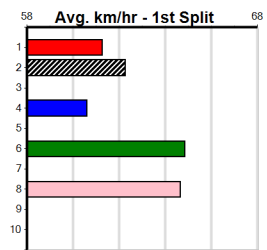

Watchdog Tips: 6 8 2 1 Bet: Trifecta 6,8/6,8/1,2 (\$10 - 250%)

Table with columns: Form Box, Wgt, Dist, Track, Date, Time, BON, Margin, 1st/2nd (Time), PIR, Checked, Comment, W/R, Split 1, S/P, Grade

TENTEN [M] Drawn to get all the favours here, place hopes. \$6.50
BK Bitch Feb-23 Sire: FERNANDO BALE Dam: DESIREE DEVERE Trainer: Mary Blake (North Bendigo)
Winning Distances: < 300m (0) 300 - 399m (0) 400 - 499m (0) 500 - 599m (0) 600 - 699m (0) > 700m (0)
Winning Weights:
7th (4) 25.5 410 HOR R2 09-Nov-24 24.09 22.98 8.00L PAW PASADENA (23.56) M/87 . . . 10.95 \$24.30 M
3rd (8) 25.5 450 SHP R3 14-Nov-24 26.04 25.54 7.00L ASTON RUMBA (25.56) M/555 . . . 6.90 \$7.10 M
6th (4) 25.4 400 MTG R4 17-Nov-24 24.41 23.18 14.00 COMPTON COPY (23.43) . . . 12.00 \$5.00 M
8th (3) 25.8 450 SHP R2 21-Nov-24 27.59 25.58 29.00 JOSH'S JET (25.58) M/678 . . V14 . 7.02 \$27.40 T3-M
5th (1) 25.9 425 BEN R1 14-Dec-24 24.61 24.07 5.50L GOOSEBUMPS RICO (24.24) Q/555 . . . 6.85 \$12.10 M
4= (4) 26.0 450 WBL R1 02-Jan-25 26.63 25.45 9.50L NIRRANDA GRACIE (26.00) M/655 . . . 7.02 \$28.20 M
6th (3) 25.8 460 GEL R2 07-Jan-25 27.19 25.93 13.00 BORN TO PARTY (26.30) Q/346 . . . 6.89 \$45.60 RW
5th (7) 26.1 425 BEN R2 15-Jan-25 25.07 24.09 2.75L JODIE'S ANGEL (24.90) M/766 . . . 6.94 \$16.00 M
Last 3 wins NOT included above
Box History
Bx 1st 2nd 3rd 4th 5th 6th 7th 8th
1 1
2
3 . 1
4 1 1 1 1 1
5 . . . 1
6
7 1 1 . . .
8 . 1 1 . . 1 1 . .
Prize Best \$895.00
Starts FSH 16-0-2-2
Trk/Dts 0-0-0-0
APM 547