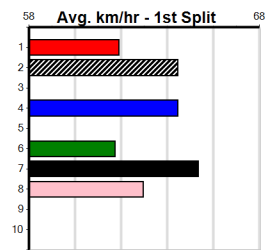

MR HUMMER LIMOS (1-2 WINS)

9

1:32PM

(VIC time)

Distance: 300m, Race Type: Tier 3 - Restricted Win, Total Prizemoney: $1,530
1st: $1,000, 2nd: $320, 3rd: $160, 4th: $50

OCTOBER RAIN (2) can find the arm soon after box rise in this and she will be hard to reel in if she does so. CRACKERJACK MATT (4) is much better than his last 2 starts and he looks set to be prominent throughout here.

Watchdog Tips: **2** **4** **8** **3** **Bet:** **Win 2**

1

GOOD GIRL KIWI [6] ***** SCRATCHED ***** **$12.00**

BK Bitch Jan-23 Sire: GOOD ODDS HARADA Dam: JILLIBY CAZ
Owner(s): D Petersen
Winning Distances: < 300m (0) 300 - 399m (1) 400 - 499m (1) 500 - 599m (0) 600 - 699m (0) > 700m (0)
Winning Weights: 26.2(1) 27.1(1)

Box	1st	2nd	3rd	4th	5th	6th	7th	8th
1			1		1	3	1	
2								
3								
4				1		1	1	3
5					2	1	1	1
6								
7	1	1	3		2			1
8	1	1	1			1		

Prize Best Starts Trk/Dts APM $3255.00 FSH 33-2-3-5 0-0-0-0 1743

Box History

2

OCTOBER RAIN [6] **Can find the arm soon after box rise, one to beat.** **$3.70**

BK Bitch Mar-22 Sire: ASTON DUKE Dam: LET'S GO SALLY
Owner(s): P Larkin
Winning Distances: < 300m (0) 300 - 399m (2) 400 - 499m (0) 500 - 599m (0) 600 - 699m (0) > 700m (0)
Winning Weights: 24.7(1) 26.0(1)

Box	1st	2nd	3rd	4th	5th	6th	7th	8th
1								1
2	1		1					1
3					2			
4								
5								
6					1	1		
7			1					
8	1	3					1	1

Prize Best Starts Trk/Dts APM $3945.00 FSH 16.93(8)-27/12/24 17-2-3-3 6-2-1-0 2553

Box History

3

MT. VIEW AMOUR [6] **Shown speed in handy wins last 2, can threaten.** **$6.50**

F Bitch May-22 Sire: BERNARDO Dam: MT. VIEW AUDREY
Owner(s): T Whitford
Winning Distances: < 300m (0) 300 - 399m (2) 400 - 499m (0) 500 - 599m (0) 600 - 699m (0) > 700m (0)
Winning Weights: 29.9(1) 30.0(1)

Box	1st	2nd	3rd	4th	5th	6th	7th	8th
1								
2								1
3								
4								
5	1							1
6			1					
7								
8	1							

Prize Best Starts Trk/Dts APM $2320.00 FSH 17.11(5)-17/1/25 5-2-1-0 5-2-1-0 2320

Box History

4

CRACKERJACK MATT [7] **Much better than his last 2 starts, major player.** **$3.20**

BE Dog Jan-23 Sire: SHIMA SHINE Dam: MAXIMUM SHIRLEY
Owner(s): J Cooper
Winning Distances: < 300m (0) 300 - 399m (1) 400 - 499m (0) 500 - 599m (0) 600 - 699m (0) > 700m (0)
Winning Weights: 33.1(1)

Box	1st	2nd	3rd	4th	5th	6th	7th	8th
1								
2		1	1		1			
3	1							
4		1				1		
5								
6					1			
7								
8								

Prize Best Starts Trk/Dts APM $3100.00 FSH 7-1-2-1 0-0-0-0 1240

Box History

5

*** VACANT BOX ***

Sire: Dam:

Owner(s):
Winning Distances: < 300m (0) 300 - 399m (0) 400 - 499m (0) 500 - 599m (0) 600 - 699m (0) > 700m (0)
Winning Weights:

Trainer:

Box History