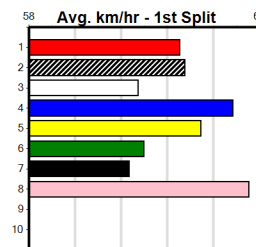

"THE SHED" @ Healesville Greys

Distance: 350m, Race Type: Grade 5 T3, Total Prizemoney: $1,530
1st: $1,000, 2nd: $320, 3rd: $160, 4th: $50

JAZZ HANDS (4) has the speed to overcome her tricky draw here and she could prove hard to reel in if she finds the front. SIDEWINDER (8) has shown speed in some smart recent placings here and she could be prominent throughout.

Watchdog Tips: 4 8 3 5 Bet: Win 4

WHAT'S THAT (NSW)[5] Yet to place here in her 6 attempts, tested. $10.00
Owner(s): K Doidge
Winning Distances: < 300m (0) 300 - 399m (2) 400 - 499m (2) 500 - 599m (1) 600 - 699m (0) > 700m (0)
Trainer: Kenneth Doidge (Murchison)

WHITE SHIRAZ [5] May get too far back early, needs it easier. $15.00
Owner(s): P Ellis
Winning Distances: < 300m (0) 300 - 399m (0) 400 - 499m (0) 500 - 599m (7) 600 - 699m (0) > 700m (0)
Trainer: Jye Formosa (Heathcote)

NALA'S GHOST (NSW)[5] Handy placings in his last 2 starts, place hopes. $8.00
Owner(s): M Ilesley
Winning Distances: < 300m (0) 300 - 399m (2) 400 - 499m (2) 500 - 599m (0) 600 - 699m (0) > 700m (0)
Trainer: Jye Formosa (Heathcote)

JAZZ HANDS [5] Has the speed to overcome tough draw, go close. $4.60
Owner(s): Dayas Star (SYN), G Ithier, C Ithier
Winning Distances: < 300m (0) 300 - 399m (4) 400 - 499m (0) 500 - 599m (0) 600 - 699m (0) > 700m (0)
Trainer: Christine Ithier (Springvale South)

ASTON QUARTZ [5] Below best of late but has enough talent, respect. $3.60
Owner(s): R Borda
Winning Distances: < 300m (0) 300 - 399m (4) 400 - 499m (0) 500 - 599m (0) 600 - 699m (0) > 700m (0)
Trainer: Elise Knott (Carnegie)