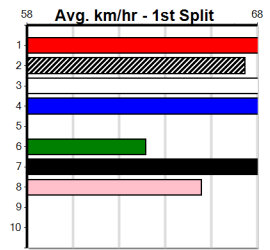

GORSKI ENGINEERING

Distance: 350m, Race Type: Grade 5 T3, Total Prizemoney: $1,530
1st: $1,000, 2nd: $320, 3rd: $160, 4th: $50

ROB THE BUTCHER (1) is drawn to race on the speed from the outset in this and he may have a bit too much class for his rivals. HOBBS GOBLIN (8) has recorded impressive wins here in his last 2 starts and can challenge again today.

Watchdog Tips: 1 8 4 7 Bet: Win 1

1 ROB THE BUTCHER [5] Biks Drawn to race on the speed throughout, go close. $4.20
WRF Dog Nov-21 Sire: FERNANDO BALE Dam: EASY CHOICE
Owner(s): T Meyer
Trainer: Terry Meyer (Girgarre)

2 MYALL MANNERED [5] May get burnt off early in this, needs some luck. $12.00
RF Dog Feb-21 Sire: ORSON ALLEN Dam: SPOT ON CINTA
Owner(s): P Vogelzang
Trainer: Phillip Vogelzang (Mansfield)

3 GET A GRIP [5] Loves it here, owns a solid 19.32 PB, must respect $6.50
RF Dog Nov-21 Sire: ASTON DEE BEE Dam: COSMIC KATIE
Owner(s): B Sands
Trainer: Dean Millier (Pakenham)

4 HARD PRESS [5] Good early, vacant box outside helps, big chance. $3.20
BEBD Bitch Nov-21 Sire: FERNANDO BALE Dam: HOT CHARMOLA
Owner(s): D Bourke
Trainer: David Bourke (The Basin)

5 *** VACANT BOX ***
Sire: Dam:
Owner(s):
Trainer:
Winning Distances: < 300m (0) 300 - 399m (0) 400 - 499m (0) 500 - 599m (0) 600 - 699m (0) > 700m (0)
Winning Weights: