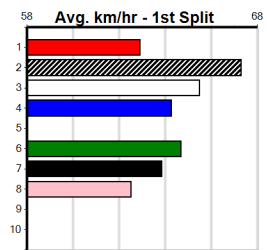

MONTROSE IGA LIQUOR (1-3 WINS)

Distance: 350m, Race Type: Tier 3 - Restricted Win, Total Prizemoney: $1,530
1st: $1,000, 2nd: $320, 3rd: $160, 4th: $50

KING LITTERBUG (3) can race on the speed from the outset in this and he could be a bit too powerful in the run to the judge. CHOJI AKIMICHI (2) is much better than his last 2 starts and he can be prominent throughout here.

Watchdog Tips: 3 2 7 8 Bet: Quinella 2/3 ($10 for 1000%)

BE LITTLE [6] May get buried back in this, place looks best. $15.00
BK Dog Nov-20 Sire: BERNARDO Dam: ZIPPING TINA
Owner(s): G Mcmillan Trainer: Gary Mcmillan (Nambrok)
Winning Distances: < 300m (0) 300 - 399m (2) 400 - 499m (0) 500 - 599m (0) 600 - 699m (0) > 700m (0)
Winning Weights: 31.4(1) 31.5(1)
3= (6) 32.0 510 SLE R4 17-Nov-24 29.48 28.68 4.00L SLAY QUEEN MOLLY (29.20) M/744 . . . 9.62 $59.00 X67
3rd (8) 31.5 350 HVL R5 20-Nov-24 19.86 19.40 2.25L JAZZ HANDS (19.71) Q/3 . . . 6.69 $24.20 6G
4th (2) 31.7 510 SLE R5 24-Nov-24 29.91 29.02 10.00 SELECT RONAN (29.24) M/476 . . . 9.41 $29.50 X67
5th (6) 31.5 510 SLE R6 27-Nov-24 29.40 28.70 4.50L GOOD VIBES ONLY (29.09) M/666 . . . 9.45 $35.30 X67
3rd (8) 31.2 510 SLE R7 04-Dec-24 29.32 29.08 3.5L EASY PIE (29.08) M/444 . . . 9.47 $9.00 T3-RW
6th (4) 31.0 510 SLE R4 08-Dec-24 29.63 28.42 11.00 WARRIOR ETHAN (28.89) M/888 . . . 9.70 $27.50 X67
4th (1) 31.8 435 SLE R9 08-Jan-25 25.53 24.66 2.50L KILMAY WARRIOR (25.36) Q/355 . . . 5.36 $28.90 6G
6th (3) 31.8 300 HVL R4 22-Jan-25 17.49 16.88 7.00L ASTON FLURRY (17.02) M/3 . . . 4.05 $38.30 6G
Last 3 wins NOT included above
1st (8) 31.4 300 HVL R2 29-May-23 17.08 16.78 2.00L OHANA RANADI (17.21) Q/1 . . . 3.97 $7.10 T3-M
1st (2) 31.5 350 TRA R2 31-Jul-23 20.18 20.18 2.00L HOPES AND DREAMS (20.32) M/22 . . . 6.81 $2.40 7

CHOJI AKIMICHI [5] Much better than his last couple, major player. $4.60
BK Dog Sep-22 Sire: FERAL FRANKY Dam: LADY PANDORA
Owner(s): A Blake Trainer: Mary Blake (North Bendigo) ENG WBL 2025-01-27
Winning Distances: < 300m (0) 300 - 399m (3) 400 - 499m (0) 500 - 599m (0) 600 - 699m (0) > 700m (0)
Winning Weights: 39.1(1) 39.3(1) 39.4(1)
1st (4) 39.4 350 HVL R5 08-Nov-24 19.71 19.58 3.00L BANORA POINT (19.91) M/3 . . . SW . 6.75 $12.60 T3-6
2nd (4) 39.4 350 HVL R5 11-Nov-24 19.68 19.38 1.5L ESPECIAL YOGI (19.58) M/3 . . . 6.68 $5.20 6G
3rd (3) 39.5 350 HVL R6 15-Nov-24 19.54 19.39 2.25L RAPIDFIRE JAYDA (19.39) M/3 . . . 6.63 $16.40 T3-5
5th (4) 39.6 350 HVL R6 22-Nov-24 19.62 19.19 4.25L ASTON MASSIMO (19.33) M/6 . . . 6.77 $11.80 T3-5
3rd (6) 39.7 350 HVL R6 29-Nov-24 19.65 19.46 2.00L PAW YONDER (19.52) S/6 . . . 6.73 $8.30 T3-5
2nd (2) 39.6 350 HVL R5 06-Dec-24 19.46 19.36 1.5L GET A GRIP (19.37) M/3 . . . 6.54 $2.50 T3-5
8th (2) 39.6 450 BAL R6 09-Dec-24 26.70 25.56 17.00 PAW SAMUEL (25.56) M/788 . . . VO 6.77 $24.70 T3-5
8th (7) 40.0 350 HVL R6 17-Jan-25 20.05 19.68 5.50L HARD PRESS (19.68) S/8 . . . 6.94 $23.00 T3-5
Last 3 wins NOT included above
1st (7) 39.1 300 HVL R2 21-Jul-24 17.30 16.52 1.5L LUCKY INDEED (17.41) M/3 . . . SW . 4.27 $16.90 M
1st (4) 39.3 350 HVL R5 25-Oct-24 19.99 19.78 3.00L BLONDE MUSTANG (20.20) M/5 . . . SW . 6.77 $38.00 T3-RW