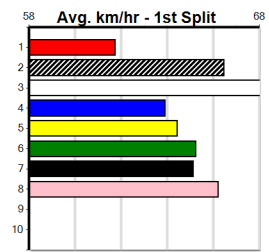

CENTRAL SCAFFOLDS

Distance: 350m, Race Type: Grade 5 T3, Total Prizemoney: $1,530
1st: $1,000, 2nd: $320, 3rd: $160, 4th: $50

SUPERFLY GIRL (5) can explode once into full stride and she may prove hard to hold out here with any luck early. ZIPPI MUSTANG (3) can race on the speed from the outset and she could give them something to catch.

Watchdog Tips: 5 3 6 8 Bet: Quinella 3/5 ($10 for 1000%)

SQUIGGLY PAPA [5] Can be a bit too slow early in his races, tested. $12.00
Owner(s): BELLE ZAC AND CHARLIE (SYN), M Tabb, S Tabb
Trainer: Mathew Tabb (Lara)

BRAEMAR MOLLY [5] Can show early speed but place looks best. $8.50
Owner(s): Y Cassidy
Trainer: Yvonne Cassidy (Valencia Creek)

ZIPPI MUSTANG [5] Can race on the speed from the outset, danger. $4.60
Owner(s): L Condon
Trainer: Bernie Ender (St Albans)

THAI BUTTERFLY [5] Much better than form may appear, cannot dismiss. $6.50
Owner(s): D Schwarz
Trainer: David Schwarz (Dallas)

SUPERFLY GIRL [5] Can explode once fully balanced, hard to hold out. $3.20
Owner(s): C Gay
Trainer: Victor Gay (Hastings)

1

2

3

4

5

Box History table for Squiggly Papa

Box History table for Braemar Molly

Box History table for Zippi Mustang

Box History table for Thai Butterfly

Box History table for Superfly Girl