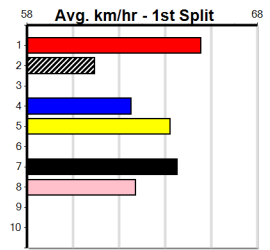

JASON McKEOWN PHOTOGRAPHY

1
10:48AM

(VIC time)

Distance: 300m, Race Type: Tier 3 - Maiden, Total Prizemoney: $1,530
1st: $1,000, 2nd: $320, 3rd: $160, 4th: $50

CRACKERJACK LEE (2) has recorded handy placings in 2 of his last 4 starts and he may only need to step on terms to salute here. SOCKS AND SLIDES (8) can wind up mid race and she can challenge with plenty of room in this.

Watchdog Tips: **2** **8** **1** **7** **Bet:** Box Trifecta 1,2,8 ($10 for 166.67%)

Form Box	Wgt	Dist	Track	Date	Time	BON	Margin	1st/2nd (Time)	PIR	Checked	Comment	WR	Split 1	S/P	Grade		
1	SMOOTH TIGER [M] $5.00																
	First look at an inside draw, likely improver.																
	BE Bitch Jan-23 Sire: KOBLENZ Dam: CLONCURRENCY GIRL Trainer: Malcolm Carr (Devon Meadows)																
	Owner(s): A Carr																
	Winning Distances: < 300m (0) 300 - 399m (0) 400 - 499m (0) 500 - 599m (0) 600 - 699m (0) > 700m (0)																
	Winning Weights:																
	7th (6)	28.7	400	WGL	R1	10-Dec-24	23.60	22.39	12.00	HERE COMES FOXY (22.79)	M/66	SW		8.76	$38.80	M	
	4th (7)	28.2	515	SAP	R1	23-Dec-24	30.74	29.71	9.00L	SOUTH THAILAND (30.12)	M/2333			5.16	$54.00	M	
	6th (6)	27.7	515	SAP	R1	30-Dec-24	30.97	29.30	6.00L	AFTERSHOCK (30.55)	Q/2235			5.08	$44.80	M	
	Last 3 wins NOT included above																
Box History																	
Bx	1st	2nd	3rd	4th	5th	6th	7th	8th									
1																	
2																	
3																	
4																	
5																	
6																	
7					1												
8																	
Prize Best	$75.00 FSH																
Starts	3-0-0-0																
Trk/Dts	0-0-0-0																
APM	75																
2	CRACKERJACK LEE [M] $2.80																
	Handy placings in 2 of his last 4 starts, go close																
	RBD Dog Nov-22 Sire: SUPERIOR PANAMA Dam: MAXIMUM KACK Trainer: Jordan Cooper (Lethbridge)																
	Owner(s): JORDEAN (SYN), J Cooper, J Cooper																
	Winning Distances: < 300m (0) 300 - 399m (0) 400 - 499m (0) 500 - 599m (0) 600 - 699m (0) > 700m (0)																
	Winning Weights:																
	8th (3)	33.9	390	BAL	R2	07-Aug-24	23.33	22.08	11.00	MY MATE NICK (22.59)	S/88			9.17	$6.20	M	
	6th (8)	33.6	390	WBL	R2	26-Dec-24	23.32	21.98	14.00	MIDNIGHT REBEL (22.41)	M/56			9.26	$3.30	M	
	2nd (5)	33.8	390	BAL	R1	30-Dec-24	22.97	22.30	4.25L	HARLOW'S BOY (22.69)	M/55			8.66	$7.30	T3-M	
	5th (7)	33.6	425	BEN	R2	08-Jan-25	24.79	23.64	8.50L	WIZIN WOODHOUSE (24.21)	S/644			6.93	$24.90	T3-M	
2nd (8)	33.7	390	WBL	R2	13-Jan-25	22.75	22.26	3.5L	MY OPIE (22.52)	M/33			8.76	$5.70	M		
5th (5)	33.8	390	BAL	R1	18-Jan-25	22.99	22.22	4.75L	KING RON (22.67)	M/65	SW		8.91	$8.40	T3-M		
Last 3 wins NOT included above																	
Box History																	
Bx	1st	2nd	3rd	4th	5th	6th	7th	8th									
1																	
2																	
3																	
4																	
5																	
6																	
7																	
8	1																
Prize Best	$640.00 FSH																
Starts	6-0-2-0																
Trk/Dts	0-0-0-0																
APM	640																
3	*** VACANT BOX ***																
	Sire: Dam: Trainer:																
	Owner(s):																
	Winning Distances: < 300m (0) 300 - 399m (0) 400 - 499m (0) 500 - 599m (0) 600 - 699m (0) > 700m (0)																
	Winning Weights:																
	Box History																
	Bx	1st	2nd	3rd	4th	5th	6th	7th	8th								
	1																
	2																
	3																
4																	
5																	
6																	
7																	
8