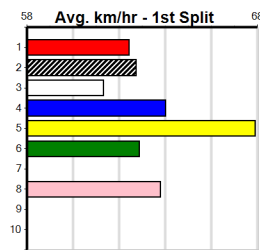

JVDM GREEN LIGHT ON PODCAST

3

11:24AM

(VIC time)

Distance: 300m, Race Type: Tier 3 - Grade 7, Total Prizemoney: $1,530
1st: $1,000, 2nd: $320, 3rd: $160, 4th: $50

HUDSON FLYER (8) will find this a fair bit easier than his most recent racing and he looks like the one to beat here. ARE YOU OKAY (4) is much better than his form may appear and he can challenge with an ounce of luck in running.

Watchdog Tips: **8** **4** **2** **3** **Bet:** Trifecta 8/2,4/2,4 ($10 - 500%)

1

TOTAL GARTH (NSW) [7] ***** SCRATCHED ***** **$5.00**
BK Dog Aug-22 Sire: ZIPPING GARTH Dam: LEYENDA
Owner(s): D Petersen
Trainer: Darren Petersen (Rochester)
Winning Distances: < 300m (0) 300 - 399m (0) 400 - 499m (1) 500 - 599m (0) 600 - 699m (0) > 700m (0)
Winning Weights: 34.3(1)

Box	1st	2nd	3rd	4th	5th	6th	7th	8th
1								
2	1	1	1	1	1	1	1	
3					2		1	1
4	1			1	1	2	1	
5				1		2		
6			1					1
7			2			1		
8					1	1		

7th (4) 35.2 425 BEN R3 04-Dec-24 24.92 24.18 7.50L PAW JANELLE (24.43) M/345 6.72 $40.40 7
8th (3) 34.9 410 HOR R2 10-Dec-24 24.52 23.06 13.00 MAXIMUM HUGHES (23.63) M/86 11.02 $74.00 7
5th (3) 34.9 305 MTG R2 19-Dec-24 18.22 17.80 6.00L GALACTIC JINN (17.80) 6.08 $5.00 RW
3rd (7) 34.3 410 HOR R2 31-Dec-24 23.78 23.29 6.50L CANYA JUMP (23.35) M/33 10.68 $33.30 RW
8th (6) 34.4 410 HOR R9 06-Jan-25 24.56 22.89 18.00 MADDY GIBLET (23.34) M/88 11.17 $192.30 7
5th (2) 34.3 390 WBL R9 13-Jan-25 23.07 22.26 5.50L HARLOW'S BOY (22.71) M/36 8.81 $4.30 7
5th (4) 34.6 390 BAL R9 18-Jan-25 22.87 22.22 7.50L MY OPIE (22.35) M/43 8.74 $26.00 T3-7
3rd (7) 34.1 425 BEN R3 22-Jan-25 24.94 24.31 6.00L BASEMENT (24.54) M/555 6.81 $25.20 7

Last 3 wins NOT included above
1st (2) 34.3 435 SLE R2 01-Sep-24 25.30 24.45 2.00L JOE THE GOOSE (25.42) M/211 5.36 $15.70 M

Prize Best $3375.00
Starts 17.46(4)-9/10/24
Trk/Dts 26-1-3-4
APM 1-0-0-0 1541

2

BABY SHAKA [7] **Handy maiden win here 2 back, threat if steps.** **$3.50**
BD Bitch Dec-21 Sire: FERAL FRANKY Dam: TAYLOR JAYDE
Owner(s): D Bewley
Trainer: Michael Bewley (Pentland Hills)
Winning Distances: < 300m (0) 300 - 399m (1) 400 - 499m (0) 500 - 599m (0) 600 - 699m (0) > 700m (0)
Winning Weights: 26.0(1)

Box	1st	2nd	3rd	4th	5th	6th	7th	8th
1								
2						1		
3								1
4					1	1	1	
5			1					
6	1		1					
7		1					1	1
8					1			

6th (4) 26.3 390 WBL R2 18-Nov-24 23.84 22.36 15.00 GREEDY RICH (22.81) M/44 8.93 $61.60 M
7th (4) 25.9 390 WBL R2 25-Nov-24 23.58 22.27 18.00 FOUR PIES SAINT (22.32) M/43 9.07 $67.90 M
5th (4) 25.8 390 SHP R1 28-Nov-24 23.67 22.30 2.25L TANZANIA ICON (23.51) Q/14 8.56 $26.70 M
3rd (5) 25.6 300 HVL R1 02-Dec-24 17.35 16.80 1.5L TIMBER JACK (17.26) Q/2 3.99 $41.10 M
5th (8) 25.7 300 HVL R1 06-Dec-24 17.35 16.89 5.50L MS DAISY MIKADO (16.99) M/2 4.01 $10.90 T3-M
3rd (7) 25.8 300 HVL R1 13-Dec-24 17.28 16.78 0.25L JOHNNY'S REVENGE (17.27) M/3 4.02 $31.90 T3-M
1st (6) 26.0 300 HVL R1 17-Dec-24 17.53 17.06 1.00L ZINZAN HOLLY (17.59) M/2 4.03 $2.40 M
8th (3) 26.9 300 HVL R10 27-Dec-24 17.41 16.90 7.00L OCTOBER RAIN (16.93) M/3 3.95 $20.80 T3-7

Last 3 wins NOT included above

Prize Best $1370.00
Starts 17.28(7)-13/12/24
Trk/Dts 12-1-0-2
APM 5-1-0-2 1076