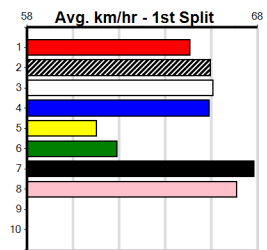

TOTAL CONTAINER SOLUTIONS

Distance: 600m, Race Type: Grade 5, Total Prizemoney: $10,095
1st: $6,800, 2nd: $2,095, 3rd: $1,050, 4th: $150

Watchdog Tips:

Bet:

Table with columns: Form Box, Wgt, Dist, Track, Date, Time, BON, Margin, 1st/2nd (Time), PIR, Checked, Comment, W/R, Split 1, S/P, Grade

ASTON GAGA [5]
BK Bitch Dec-21
Sire: ZIPPING GARTH Dam: ASTON TARA
Trainer: Rita Gatt (Bannockburn)
Winning Distances: < 300m (0) 300 - 399m (0) 400 - 499m (4) 500 - 599m (6) 600 - 699m (0) > 700m (0)
Winning Weights: 29.3(1) 29.5(2) 29.7(2) 29.8(1) 29.9(2) 30.1(1) 30.2(1)
Box History table and Prize Best Starts table included.

HELLO PA [5]
BE Bitch Sep-21
Sire: SUPERIOR PRODUCT Dam: MA'S PLUM JAM
Trainer: David Burnett (Little River)
Winning Distances: < 300m (0) 300 - 399m (0) 400 - 499m (0) 500 - 599m (4) 600 - 699m (4) > 700m (0)
Winning Weights: 28.1(1) 28.4(1) 28.6(1) 28.7(1) 28.8(1) 28.9(1) 29.0(1) 29.1(1)
Box History table and Prize Best Starts table included.

ASTON MICHIGAN [5]
BD Dog Feb-21
Sire: ASTON KIMETTO Dam: ASTON ADELE
Trainer: Ann Panetta (Melton West)
Winning Distances: < 300m (0) 300 - 399m (0) 400 - 499m (1) 500 - 599m (6) 600 - 699m (4) > 700m (0)
Winning Weights: 32.5(1) 32.6(1) 32.8(1) 32.9(2) 33.0(1) 33.7(1) 34.3(1) 34.4(1) 34.8(2)
Box History table and Prize Best Starts table included.

BLUE FALCON (NSW)[5]
BEBD Dog Oct-21
Sire: SENNACHIE Dam: GABBY KEEPING
Trainer: Justin Bowman (Kilmany)
Winning Distances: < 300m (0) 300 - 399m (1) 400 - 499m (7) 500 - 599m (9) 600 - 699m (0) > 700m (0)
Winning Weights: 29.8(1) 30.1(3) 30.2(7) 30.3(2) 30.4(2) 30.5(1) 30.7(1)
Box History table and Prize Best Starts table included.

SELECT RONAN [5]
WBE Dog May-22
Sire: FERNANDO BALE Dam: EYE WILL REIGN
Trainer: Ken Bailey (Bundalaguah)
Winning Distances: < 300m (0) 300 - 399m (0) 400 - 499m (2) 500 - 599m (2) 600 - 699m (0) > 700m (0)
Winning Weights: 29.8(1) 30.1(2) 30.7(1)
Box History table and Prize Best Starts table included.

1

2

3

4

5