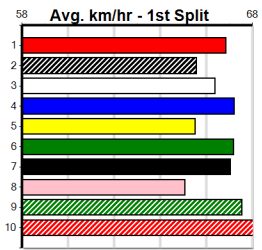

Track Record:

Distance	Time	Greyhound	Date Set
525m	29.376	ALLEN DEED	03-Jan-15
600m	33.911	DYNA DOUBLE ONE	06-Feb-16
730m	41.933	SPACE STAR	28-Feb-15

The Meadows

2

6:59PM

(VIC time)

Distance: 525m, Race Type: Grade 5 Final, Total Prizemoney: \$9,055
1st: \$6,100, 2nd: \$1,870, 3rd: \$935, 4th: \$150