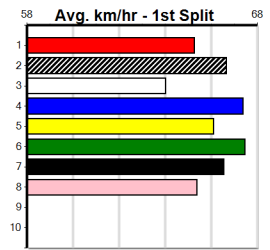

FERNANDO MICK AT STUD

Distance: 525m, Race Type: Mixed 3/4, Total Prizemoney: $9,055
1st: $6,100, 2nd: $1,870, 3rd: $935, 4th: $150

Watchdog Tips:

Bet:

Table with columns: Form Box, Wgt, Dist, Track, Date, Time, BON, Margin, 1st/2nd (Time), PIR, Checked, Comment, WR, Split 1, S/P, Grade

FRED ROSE [3]
WBK Dog Dec-20 Sire: FERNANDO BALE Dam: DASH OF ROSE
Owner(s): S Chignell
Trainer: Jeffrey Chignell (Rosedale)
Winning Distances: < 300m (0) 300 - 399m (0) 400 - 499m (9) 500 - 599m (19) 600 - 699m (1) > 700m (0)
Winning Weights: 35.0(1) 35.2(2) 35.3(1) 35.5(2) 35.8(6) 35.9(4) 36.0(1) 36.1(2) 36.2(3) 36.3(1) 36.4(2) 36.5(1) 36.6(1)
Box History table and Prize Best Starts table included.

WILLA BALE (NSW)[4]
BK Bitch Apr-21 Sire: DYNA VILLA Dam: QUAIL BALE
Owner(s): B Wheeler
Trainer: Correy Grenfell (Anakie)
Winning Distances: < 300m (0) 300 - 399m (0) 400 - 499m (3) 500 - 599m (8) 600 - 699m (1) > 700m (0)
Winning Weights: 27.1(1) 27.5(1) 27.6(1) 27.7(1) 27.9(1) 28.3(1) 28.5(1) 28.6(1) 28.7(1) 28.9(3)
Box History table and Prize Best Starts table included.

PAW QWAN (NSW)[4]
BK Dog Dec-22 Sire: BERNARDO Dam: DYNA HARPA
Owner(s): B Wheeler
Trainer: Mark Delbridge (Balliang)
Winning Distances: < 300m (0) 300 - 399m (0) 400 - 499m (0) 500 - 599m (4) 600 - 699m (0) > 700m (0)
Winning Weights: 31.2(4)
Box History table and Prize Best Starts table included.

WHERE'S POPPY (SA)[4]
F Bitch Jun-21 Sire: SENNACHIE Dam: FABWIK
Owner(s): K Corby
Trainer: Steven Bruce White (Buln Buln Ea)
Winning Distances: < 300m (0) 300 - 399m (2) 400 - 499m (1) 500 - 599m (19) 600 - 699m (0) > 700m (0)
Winning Weights: 26.4(1) 26.5(2) 26.6(4) 26.7(4) 26.8(3) 26.9(6) 27.0(2)
Box History table and Prize Best Starts table included.

FIELD DAY (NSW)[4]
BK Dog Jul-22 Sire: HOOKED ON SCOTCH Dam: MAGICAL MIA
Owner(s): C Field
Trainer: Jason Thompson (Pearcedale)
Winning Distances: < 300m (0) 300 - 399m (0) 400 - 499m (10) 500 - 599m (4) 600 - 699m (0) > 700m (0)
Winning Weights: 38.8(2) 39.0(1) 39.2(2) 39.5(1) 39.6(3) 39.7(3) 39.8(1) 40.3(1)
Box History table and Prize Best Starts table included.

1

2

3

4

5