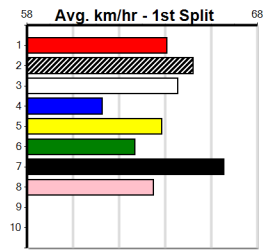

CITY VIEW BISTRO

Distance: 600m, Race Type: Grade 5, Total Prizemoney: $10,095
1st: $6,800, 2nd: $2,095, 3rd: $1,050, 4th: $150

Watchdog Tips:

Bet:

Table with columns: Form Box, Wgt, Dist, Track, Date, Time, BON, Margin, 1st/2nd (Time), PIR, Checked, Comment, W/R, Split 1, S/P, Grade

BOLD BERT [5]
BD Dog Jan-22 Sire: TOMMY SHELBY Dam: KATEY PENNY
Owner(s): A Coonerty
Trainer: Scott Stefanos (Longwood)
Winning Distances: < 300m (0) 300 - 399m (0) 400 - 499m (1) 500 - 599m (2) 600 - 699m (0) > 700m (0)
Winning Weights: 34.1(1) 34.2(1) 34.5(1)
Race results table with columns: Rank, Dog, Date, Time, BON, Margin, Sire, Dam, PIR, Checked, Comment, W/R, Split 1, S/P, Grade

Box History table for BOLD BERT with columns: Bx, 1st, 2nd, 3rd, 4th, 5th, 6th, 7th, 8th and Prize Best Starts Trk/Dts APM

ESPRESSO BABE [5]
BK Bitch Oct-21 Sire: MY REDEEMER Dam: MISS CAITLYN
Owner(s): I Feher
Trainer: David Keanelly (Shelbourne)
Winning Distances: < 300m (0) 300 - 399m (0) 400 - 499m (1) 500 - 599m (2) 600 - 699m (0) > 700m (0)
Winning Weights: 25.4(2) 25.7(1)
Race results table with columns: Rank, Dog, Date, Time, BON, Margin, Sire, Dam, PIR, Checked, Comment, W/R, Split 1, S/P, Grade

Box History table for ESPRESSO BABE with columns: Bx, 1st, 2nd, 3rd, 4th, 5th, 6th, 7th, 8th and Prize Best Starts Trk/Dts APM

SIR DODGE [5]
BK Dog Apr-22 Sire: SH AVATAR Dam: SETTLED
Owner(s): S Hamilton
Trainer: Brendan Pursell (Lara)
Winning Distances: < 300m (0) 300 - 399m (0) 400 - 499m (1) 500 - 599m (2) 600 - 699m (0) > 700m (0)
Winning Weights: 33.9(1) 34.1(1) 34.3(1)
Race results table with columns: Rank, Dog, Date, Time, BON, Margin, Sire, Dam, PIR, Checked, Comment, W/R, Split 1, S/P, Grade

Box History table for SIR DODGE with columns: Bx, 1st, 2nd, 3rd, 4th, 5th, 6th, 7th, 8th and Prize Best Starts Trk/Dts APM

ZIPPING CARDI (NSW)[5]
BK Bitch Dec-21 Sire: AUSSIE INFRARED Dam: ZIPPING MEG
Owner(s): Hallinan Hallinan (SYN), M Hallinan, F Hallinan
Trainer: Marcus Lloyd (Balliang)
Winning Distances: < 300m (0) 300 - 399m (0) 400 - 499m (3) 500 - 599m (2) 600 - 699m (0) > 700m (0)
Winning Weights: 26.2(1) 26.6(1) 27.1(1) 27.2(1) 28.3(1)
Race results table with columns: Rank, Dog, Date, Time, BON, Margin, Sire, Dam, PIR, Checked, Comment, W/R, Split 1, S/P, Grade

Box History table for ZIPPING CARDI with columns: Bx, 1st, 2nd, 3rd, 4th, 5th, 6th, 7th, 8th and Prize Best Starts Trk/Dts APM

PIXIE TRIXIE [5]
BK Bitch Jul-22 Sire: SH AVATAR Dam: FAIRYTALE WISH
Owner(s): C Capuano
Trainer: Clint Capuano (Anakie)
Winning Distances: < 300m (0) 300 - 399m (1) 400 - 499m (3) 500 - 599m (0) 600 - 699m (1) > 700m (0)
Winning Weights: 25.2(1) 25.9(3) 26.3(1)
Race results table with columns: Rank, Dog, Date, Time, BON, Margin, Sire, Dam, PIR, Checked, Comment, W/R, Split 1, S/P, Grade

Box History table for PIXIE TRIXIE with columns: Bx, 1st, 2nd, 3rd, 4th, 5th, 6th, 7th, 8th and Prize Best Starts Trk/Dts APM