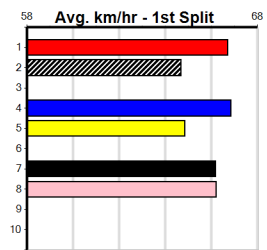

SPORTSBET SET A DEPOSIT LIMIT

Distance: 730m, Race Type: Grade 5, Total Prizemoney: $10,095
1st: $6,800, 2nd: $2,095, 3rd: $1,050, 4th: $150

Watchdog Tips:

Bet:

Form Box Wgt Dist Track Date Time BON Margin 1st/2nd (Time) PIR Checked Comment WR Split 1 S/P Grade

FACETIOUS [5]

BD Bitch Dec-21 Sire: SUPERIOR PANAMA Dam: GEMILLY Trainer: Bruno Panetta (Melton West)

Owner(s): D Verhagen
Winning Distances: < 300m (0) 300 - 399m (0) 400 - 499m (1) 500 - 599m (1) 600 - 699m (1) > 700m (0)

Winning Weights: 25.6(1) 26.0(1) 26.3(1)

Table of race results for FACETIOUS, including horse name, age, sex, date, time, and prize money.

Last 3 wins NOT included above

Table of race results for FACETIOUS, including horse name, age, sex, date, time, and prize money.

Box History

Box History table for FACETIOUS showing performance across different box positions.

1

ROMANTIC RED [5]

RBD Dog Oct-22 Sire: FERAL FRANKY Dam: MEPUNGA HOLLY Trainer: Robert Britton (Lara)

Owner(s): R Lyons
Winning Distances: < 300m (0) 300 - 399m (0) 400 - 499m (0) 500 - 599m (1) 600 - 699m (1) > 700m (1)

Winning Weights: 34.2(1) 34.5(1) 35.0(1)

Table of race results for ROMANTIC RED, including horse name, age, sex, date, time, and prize money.

Last 3 wins NOT included above

Table of race results for ROMANTIC RED, including horse name, age, sex, date, time, and prize money.

Box History

Box History table for ROMANTIC RED showing performance across different box positions.

2

*** VACANT BOX ***

Sire: Dam:

Owner(s):
Winning Distances: < 300m (0) 300 - 399m (0) 400 - 499m (0) 500 - 599m (0) 600 - 699m (0) > 700m (0)
Winning Weights:

Trainer:

Box History

3

STACY'S MUM [5]

BK Bitch Mar-22 Sire: BARCIA BALE Dam: GYPSIES LUCK Trainer: Marlene Schmidt (Devon Meadow)

Owner(s): M Maas
Winning Distances: < 300m (0) 300 - 399m (0) 400 - 499m (2) 500 - 599m (3) 600 - 699m (1) > 700m (0)

Winning Weights: 27.6(1) 27.7(1) 28.0(2) 28.4(2)

Table of race results for STACY'S MUM, including horse name, age, sex, date, time, and prize money.

Last 3 wins NOT included above

Table of race results for STACY'S MUM, including horse name, age, sex, date, time, and prize money.

Box History

Box History table for STACY'S MUM showing performance across different box positions.

4

VALLETTA DIVA [5]

BEBD Bitch May-22 Sire: TOMMY SHELBY Dam: VALLETTA SKY Trainer: John Nicholls (Melton West)

Owner(s): NICHOLLS TWO (SYN), J Nicholls, R Nicholls
Winning Distances: < 300m (0) 300 - 399m (0) 400 - 499m (4) 500 - 599m (0) 600 - 699m (1) > 700m (0)

Winning Weights: 27.0(1) 27.2(1) 27.4(1) 27.5(1) 27.7(1)

Table of race results for VALLETTA DIVA, including horse name, age, sex, date, time, and prize money.

Last 3 wins NOT included above

Table of race results for VALLETTA DIVA, including horse name, age, sex, date, time, and prize money.

Box History

Box History table for VALLETTA DIVA showing performance across different box positions.

5