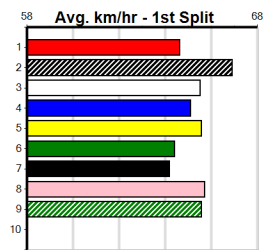

THE RUPERT J REED SPRINT

Distance: 525m, Race Type: Grade 5, Total Prizemoney: $8,785
1st: $5,900, 2nd: $1,820, 3rd: $915, 4th: $150

Watchdog Tips: [ ] [ ] [ ] [ ] [ ] [ ] [ ] [ ] [ ] [ ] Bet: [ ] [ ] [ ] [ ] [ ] [ ] [ ] [ ] [ ] [ ]

Form Box Wgt Dist Track Date Time BON Margin 1st/2nd (Time) PIR Checked Comment W/R Split 1 S/P Grade

BALLYMAC WINKS (GA)[5]
BE Bitch Oct-21 Sire: BALLYMAC KINGDOM Dam: BALLYMAC MEENA
Owner(s): G Dailly
Trainer: Thomas Dailly (Anakie)
Winning Distances: < 300m (0) 300 - 399m (5) 400 - 499m (0) 500 - 599m (6) 600 - 699m (0) > 700m (0)
Winning Weights: 28.1(1) 28.5(1) 28.6(1) 29.0(4) 29.5(2) 29.9(1) 30.4(1)
Box History table and Prize Best Starts table included.

DELATITE BEAST [5]
BKW Dog Jan-22 Sire: BEAST UNLEASHED Dam: SPOT ON CINTA
Owner(s): DELATITE BOYS (SYN), P Vogelzang, M Storer, B Vogelzang, B Vogelzang, B Vogelzang
Trainer: Scott Stefanos (Longwood)
Winning Distances: < 300m (0) 300 - 399m (3) 400 - 499m (1) 500 - 599m (0) 600 - 699m (0) > 700m (0)
Winning Weights: 33.1(1) 33.5(1) 34.3(1) 34.4(1)
Box History table and Prize Best Starts table included.

TWILIGHT JET [5]
F Dog Feb-21 Sire: AZKABAN Dam: STYLISH BREE
Owner(s): F Vantaarling
Trainer: Fay Vantaarling (Tallygaroopna)
Winning Distances: < 300m (0) 300 - 399m (2) 400 - 499m (6) 500 - 599m (3) 600 - 699m (0) > 700m (0)
Winning Weights: 29.7(1) 30.3(1) 30.5(1) 30.6(2) 30.7(2) 30.9(2) 31.0(2)
Box History table and Prize Best Starts table included.

BIG BUCKETS [5]
BD Dog Nov-21 Sire: NEED MY MONEYNOW Dam: KASREYN
Owner(s): C Capuano
Trainer: Nicole Salna (Anakie)
Winning Distances: < 300m (0) 300 - 399m (0) 400 - 499m (4) 500 - 599m (0) 600 - 699m (0) > 700m (0)
Winning Weights: 30.5(1) 31.4(1) 31.5(1) 31.6(1)
Box History table and Prize Best Starts table included.

PAW LARRY (NSW)[5]
WF Dog Aug-22 Sire: FERNANDO BALE Dam: XAMIRA BALE
Owner(s): B Wheeler
Trainer: Samantha Grenfell (Anakie)
Winning Distances: < 300m (0) 300 - 399m (0) 400 - 499m (6) 500 - 599m (1) 600 - 699m (0) > 700m (0)
Winning Weights: 28.8(1) 29.4(1) 29.5(2) 29.6(1) 29.8(1) 30.2(1)
Box History table and Prize Best Starts table included.

1

2

3

4

5