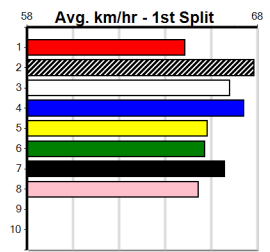

Distance: 525m, Race Type: Mixed 4/5, Total Prizemoney: $9,055
1st: $6,100, 2nd: $1,870, 3rd: $935, 4th: $150

Watchdog Tips:

Bet:

Table with columns: Form Box, Wgt, Dist, Track, Date, Time, BON, Margin, 1st/2nd (Time), PIR, Checked, Comment, W/R, Split 1, S/P, Grade

PAW IKE (NSW)[5]
BK Dog Dec-22 Sire: BERNARDO Dam: HADARAH BALE
Owner(s): B Wheeler
Trainer: Mark Delbridge (Balliang)
Winning Distances: < 300m (0) 300 - 399m (0) 400 - 499m (0) 500 - 599m (4) 600 - 699m (0) > 700m (0)
Winning Weights: 31.8(2) 31.9(1) 32.0(1)
Box History table and Prize Best Starts table included.

CRUISING DEBBIE [5]
BKW Bitch Dec-21 Sire: MEPUNGA CRUZER Dam: MEPUNGA DEBBIE
Owner(s): A Mcdowall
Trainer: Brendan Pursell (Lara)
Winning Distances: < 300m (0) 300 - 399m (2) 400 - 499m (3) 500 - 599m (7) 600 - 699m (0) > 700m (0)
Winning Weights: 27.5(1) 27.6(1) 27.7(2) 27.8(2) 27.9(1) 28.0(2) 28.2(1) 28.3(1) 28.5(1)
Box History table and Prize Best Starts table included.

IRISH LUCY [5]
BD Bitch Mar-22 Sire: SUPERIOR PANAMA Dam: IMMINENT
Owner(s): N Powell
Trainer: Jason Sharp (Lara)
Winning Distances: < 300m (0) 300 - 399m (0) 400 - 499m (1) 500 - 599m (6) 600 - 699m (0) > 700m (0)
Winning Weights: 25.9(1) 26.6(1) 26.8(1) 26.9(1) 27.0(3)
Box History table and Prize Best Starts table included.

ZIPPING MINAJ (NSW)[5]
F Bitch Dec-21 Sire: AUSSIE INFRARED Dam: ZIPPING MEG
Owner(s): Hallinan Hallinan (SYN), M Hallinan, F Hallinan
Trainer: Thomas Dailly (Anakie)
Winning Distances: < 300m (0) 300 - 399m (0) 400 - 499m (2) 500 - 599m (9) 600 - 699m (0) > 700m (0)
Winning Weights: 28.3(2) 28.4(2) 28.5(2) 28.6(2) 28.7(1) 29.1(1) 29.3(1)
Box History table and Prize Best Starts table included.

JOEY THE JET [5]
BK Dog Dec-22 Sire: FERAL FRANKY Dam: PAUA OF JANIE
Owner(s): D Jones
Trainer: Jason Thompson (Pearcedale)
Winning Distances: < 300m (0) 300 - 399m (0) 400 - 499m (7) 500 - 599m (2) 600 - 699m (0) > 700m (0)
Winning Weights: 34.1(1) 34.2(1) 34.3(3) 34.4(1) 34.5(2) 34.8(1)
Box History table and Prize Best Starts table included.

1

2

3

4

5