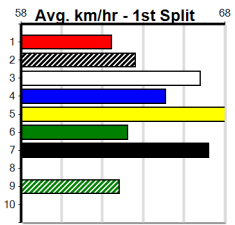

SPORTSBET HT1

Distance: 300m, Race Type: Mixed 6/7 Heat, Total Prizemoney: $2,925
1st: $1,950, 2nd: $600, 3rd: $300, 4th: $75

1
11:17AM
(VIC time)

FURIOSO RICK (5) has been ultra impressive in his 3 starts to date and he could lead from go to whoa in this. DEMOLISH (4) is better than her past two runs and a clean getaway can see her regain some much needed confidence.

Watchdog Tips: **5** **4** **6** **7** **Bet:** **Win 5**