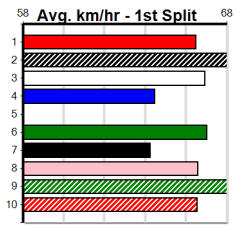

MONTROSE IGA LIQUOR

Distance: 300m, Race Type: Grade 5, Total Prizemoney: \$2,925
1st: \$1,950, 2nd: \$600, 3rd: \$300, 4th: \$75

11

2:29PM

(VIC time)

SIT AND STEER (8) can explode soon after the traps fly and he looks hard to hold out from his good draw today. SHIMA STRIPE (7) has recorded smart placings in 2 of his last 3 starts and he could make his presence felt in this.