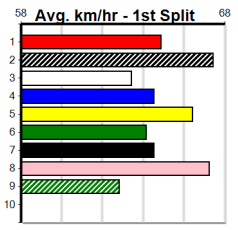

SPORTSBET HT2

Distance: 300m, Race Type: Mixed 6/7 Heat, Total Prizemoney: $2,925
1st: $1,950, 2nd: $600, 3rd: $300, 4th: $75

2

11:35AM
(VIC time)

SHAKE THE DUST (8) was a scorching Warrnambool winner last start and he may only need to step on terms to salute here. JOE THE GOOSE (5) has been racing in fine fashion in recent times and could only need some luck to challenge.

Watchdog Tips: **8** **5** **4** **2** **Bet:** **Trifecta 8/2,4,5/1,2,4,5 ($10 - 111.11%)**