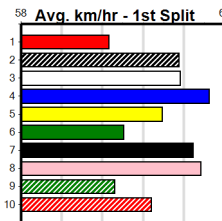

Healesville

"THE SHED" AT HEALESVILLE GREYS

Distance: 300m, Race Type: Grade 5, Total Prizemoney: \$2,925
1st: \$1,950, 2nd: \$600, 3rd: \$300, 4th: \$75

12

2:49PM

(VIC time)

CHOP (8) is ideally drawn out wide on the track and he looks like the one to beat after some tougher races in his last few. BAMERA (4) has the speed to overcome his tricky draw and he looks set to be prominent throughout here.