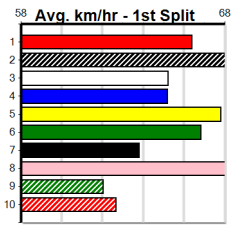

PITSTOP MOWER REPAIRS

Distance: 350m, Race Type: Grade 5, Total Prizemoney: $2,925
1st: $1,950, 2nd: $600, 3rd: $300, 4th: $75

7

1:09PM
(VIC time)

FLAMING FOX (2) has recorded fast placings in tough races in his last 2 starts and he looks like the one to beat here. RUXTON FLAME (1) was solidly placed from this draw here last week and he could be the danger in this.

Watchdog Tips: **2** **1** **5** **8** **Bet:** **Win 2**