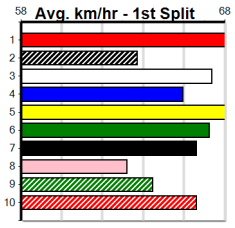

10 * NO RESERVE *****

Trainer:

Owner(s):

1	2	3	4	5	6	7	8

Healesville

JVDM GREEN LIGHT ON PODCAST

Distance: 350m, Race Type: Grade 5, Total Prizemoney: \$2,925
1st: \$1,950, 2nd: \$600, 3rd: \$300, 4th: \$75