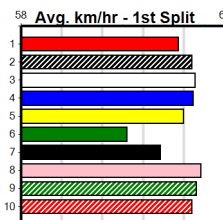

Healesville

MR HUMMER LIMOS

Distance: 300m, Race Type: Grade 5, Total Prizemoney: \$2,925
1st: \$1,950, 2nd: \$600, 3rd: \$300, 4th: \$75

10

2:02PM

(VIC time)

PRESTIA (8) can come out running in his races and he may prove hard to catch if he can cross and find the arm. BLAME SPENCER (2) has been racing in some tough company in recent times and he looks like a big danger here.