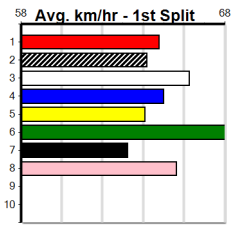

JASON McKEOWN PHOTOGRAPHY

Distance: 300m, Race Type: Mixed 3/4, Total Prizemoney: $3,360
1st: $2,250, 2nd: $690, 3rd: $345, 4th: $75

4

12:09PM

(VIC time)

MYALL SANDY (2) has been racing in great fashion here in recent times and she may prove hard to hold out with an ounce of luck early. KNEE DEEP (3) has recorded top wins in 2 of his last 3 starts and he can be prominent throughout again.

Watchdog Tips:

2

3

5

6

Bet:

Win 2

Form Box Weight Dist Track Date Time BON Margin 1st/2nd (Time) PIR Checked Comment W/R Split 1 S/P Grade

1 MR. OTTO [4] *Comes into calculations from this draw.* **$10.00**

F D Sep-22 FERAL FRANKY BACK TO BOSS

Trainer: Carl Haas (Tynong)

5th (1)	32.0	390	BAL	R3	18-Dec-24	22.70	22.07	9.00LSNOWBALL ONE (22.07)	M/44	.	.	.	8.51	$31.50	X67
1st (6)	32.3	300	HVL	R2	22-Dec-24	16.89	16.54	1.00LMISS CHARMED (16.96)	Q/1	.	.	.	3.95	$4.70	X67
2nd (2)	32.2	300	HVL	R3	29-Dec-24	16.98	16.51	1.5LMILLS FOR THREE (16.89)	S/8	.	.	.	4.07	$3.60	5
1st (6)	33.1	300	HVL	R11	19-Jan-25	16.60	16.50	2.50LMIKE ANGELO ZEAL (16.77)	M/1	.	SW	.	3.89	$5.90	5

Owner(s): R Aitken

Winning Boxes

1	2	3	4	5	6	7	8
1	2	3	4	5	6	7	8
				1	2		1
Prize	$9,375.00						
Best	16.60						
Starts	15-4-4-2						
Trk/Dst	11-4-3-2						
APM	$6699						

2 MYALL SANDY [3] *Racing well, explodes once balanced, can go close.* **$3.20**

BK B Jan-22 BEAST UNLEASHED SPOT ON CINTA

Trainer: Judith Risk (Kilmany)

2nd (4)	28.0	300	HVL	R9	08-Dec-24	16.49	16.47	0.25LCHEAP RED WINE (16.48)	M/1	.	.	.	3.90	$3.00	FFA
5th (2)	27.8	300	HVL	R10	22-Dec-24	16.68	16.54	2.00LPAW WALDO (16.54)	M/3	.	.	.	3.96	$4.50	FFA
1st (4)	27.9	300	HVL	R4	29-Dec-24	16.51	16.51	1.00LBETTER BANJO (16.57)	M/2	.	.	.	3.91	$3.10	X45
2nd (8)	28.6	300	HVL	R9	19-Jan-25	16.51	16.50	0.25LMYALL JACK (16.50)	M/3	.	.	.	3.92	$1.60	X34

Owner(s): Yacaaba (SYN), J Risk, R Gilmore, S Risk

Winning Boxes

1	2	3	4	5	6	7	8
1	2	3	4	5	6	7	8
1		1	3	2	3		3
Prize	$37,977.50						
Best	16.49						
Starts	35-13-8-3						
Trk/Dst	7-2-4-0						
APM	$12446						

3 KNEE DEEP (NSW)[3] *Top wins in 2 of his last 3 starts, major player.* **$2.60**

BEBD D Jul-22 HOOKED ON SCOTCH MAGICAL MIA

Trainer: Adele Powell (Stanhope)

3rd (7)	39.2	390	SHP	R3	30-Dec-24	22.27	21.71	5.50LRIENDO (21.89)	S/44	.	.	.	8.78	$10.00	FFA
1st (8)	38.7	300	HVL	R7	05-Jan-25	16.42	16.42	0.25LPOSH PAWS (16.42)	M/2	.	.	.	4.00	$5.00	FFA
2nd (3)	38.9	390	BAL	R13	08-Jan-25	22.11	21.88	3.25LPAW QUARK (21.90)	M/22	.	.	.	8.36	$9.00	5
1st (8)	39.0	390	SHP	R12	20-Jan-25	22.17	21.60	2.25LMISS MELEE (22.33)	S/11	.	.	.	8.44	$3.90	FFA

Owner(s): C Field

Winning Boxes

1	2	3	4	5	6	7	8	
1	2	2	1	1			2	3
Prize	$24,015.00							
Best	16.42							
Starts	26-12-1-8							
Trk/Dst	3-2-0-1							
APM	$12716							

4 MYALL JACK [3] **** SCRATCHED **** **$99.00**

BKW D Jan-22 BEAST UNLEASHED SPOT ON CINTA

Trainer: Raymond Gilmore (Kilmany)

6th (7)	31.3	400	MTG	R12	03-Nov-24	23.82	22.87	13.00LCOME ON KILKENNY (22.92)		.	.	.	11.09	$7.00	O
5th (5)	31.3	300	HVL	R3	29-Dec-24	17.06	16.51	2.50LMILLS FOR THREE (16.89)	M/4	.	SW	.	4.06	$1.70	5
1st (8)	31.7	300	HVL	R11	12-Jan-25	16.68	16.68	3.00LGOT FLAIR (16.89)	Q/4	.	SW	.	3.99	$3.00	5
1st (6)	31.5	300	HVL	R9	19-Jan-25	16.50	16.50	0.25LMYALL SANDY (16.51)	M/5	.	.	.	3.94	$10.60	X34

Owner(s): Yacaaba (SYN), J Risk, R Gilmore, S Risk

Winning Boxes

1	2	3	4	5	6	7	8
1	4	1	1		4	2	3
Prize	$27,135.00						
Best	16.50						
Starts	43-16-5-3						
Trk/Dst	7-3-0-1						
APM	$7685