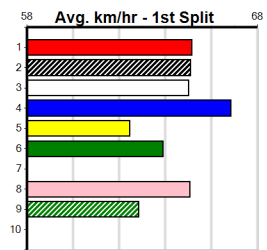

Distance: 300m, Race Type: Mixed 6/7 Heat, Total Prizemoney: $2,925
1st: $1,950, 2nd: $600, 3rd: $300, 4th: $75

(VIC time)

FULL OF FUN (4) can explode soon after box rise in her races and she looks like the one to beat after smart placings in tougher races of late. SUGAR SHINE (8) can race on the speed from the outset and he could pour on the pressure throughout.

Watchdog Tips: 4 8 7 1 Bet: Quinella 4/8 ($10 for 1000%)

Form Box Wgt Dist Track Date Time BON Margin 1st/2nd (Time) PIR Checked Comment W/R Split 1 S/P Grade
CAPED CRUSADER [7] Charged to the line in good efforts last 2, threat $8.00
Owner(s): N Johnston Sire: RAZOR'S EDGE Dam: IT'S A DIVA Trainer: Nicholas Johnston (Toorborac)
Winning Distances: < 300m (0) 300 - 399m (0) 400 - 499m (1) 500 - 599m (0) 600 - 699m (0) > 700m (0)
Winning Weights: 31.4(1)
3rd (4) 31.6 390 SHP R2 14-Oct-24 22.72 21.74 4.00L ASTON MERRICK (22.45) M/44 . . . 8.84 $3.20 M
1st (3) 31.4 400 WGL R1 25-Oct-24 23.12 22.52 4.25L JUMBUK QUEEN (23.41) M/11 . . SW . 8.47 $2.80 M
5th (6) 31.8 400 WGL R4 01-Nov-24 23.26 22.49 11.00 MIA NEO (22.55) S/54 . . SW . 8.53 $13.40 7
2nd (2) 32.2 300 HVL R9 12-Dec-24 16.91 16.63 3.00L TAKE NOTICE (16.71) M/4 . . . . 3.98 $4.50 7
4th (8) 32.1 300 HVL R2 22-Dec-24 17.12 16.54 3.25L MR. OTTO (16.89) M/7 . . . . 4.12 $4.70 X67
7th (7) 32.4 410 HOR R2 27-Dec-24 24.31 23.28 7.50L TIME FOR TEA (23.81) M/57 . . . . 10.57 $13.20 7
4th (1) 32.2 300 HVL R2 05-Jan-25 16.98 16.42 4.50L BUTTERFLY GIRL (16.66) S/8 . . . . 4.10 $13.50 X67
3rd (1) 32.3 300 HVL R3 12-Jan-25 16.93 16.68 3.25L BUTTERFLY GIRL (16.71) S/8 . . . . 4.13 $14.20 X67
Last 3 wins NOT included above
Prize Best $3570.00
Starts 16.91(2)-12/12/24
Trk/Dts 10-1-2-3
APM 4-0-1-1 2427

PROMISES TO BE [6] Much better than his last few starts, keep safe. $21.00
Owner(s): W Fasoli Sire: FLYING RICCIARDO Dam: ONE MORE LIGHT Trainer: Wendy Fasoli (Heyfield)
Winning Distances: < 300m (0) 300 - 399m (0) 400 - 499m (2) 500 - 599m (0) 600 - 699m (0) > 700m (0)
Winning Weights: 36.0(1) 36.1(1)
2nd (7) 35.8 400 WGL R10 27-Aug-24 23.40 22.90 0.75L JAYVILLE ZOE (23.36) M/22 . . . . 8.48 $2.10 RW
2nd (5) 35.7 400 WGL R9 10-Sep-24 23.11 22.52 0.75L STAR COMMAND (23.06) M/33 . . . . 8.23 $3.10 X67
4th (4) 36.6 400 WGL R3 11-Oct-24 23.27 22.36 4.25L WHISKEY GOSSIP (22.98) M/56 . . SW . 8.72 $4.90 6G
2nd (7) 36.6 300 HVL R9 15-Dec-24 16.93 16.49 6.50L MAGIC WESTERN (16.50) S/4 . . . . 4.06 $5.30 X67
3rd (7) 36.4 300 HVL R2 22-Dec-24 16.98 16.54 1.25L MR. OTTO (16.89) M/4 . . VO . 4.07 $5.70 X67
5th (1) 36.6 400 WGL R3 31-Dec-24 23.02 22.38 5.00L SON OF DUKE (22.67) M/56 . . . . 8.52 $6.20 6G
8th (7) 36.6 400 WGL R3 07-Jan-25 23.72 22.55 17.00 ZONNEKEYN (22.57) M/88 . . . . 8.88 $15.60 X67
6th (6) 36.4 400 WGL R2 17-Jan-25 23.11 22.40 4.50L BEST DRESSED (22.81) M/45 . . . . 8.60 $22.80 X67
Last 3 wins NOT included above
1st (8) 36.0 400 WGL R3 10-Oct-23 22.65 22.53 6.00L PARUMBA DANNY (23.07) Q/11 . . . . 8.35 $3.10 M
1st (2) 36.1 400 WGL R9 09-Aug-24 22.75 22.22 1.75L MAC AND CHEESE (22.87) M/22 . . SW . 8.45 $7.00 7
Prize Best $13020.63
Starts 16.93(7)-15/12/24
Trk/Dts 34-2-12-6
APM 2-0-1-1 2881