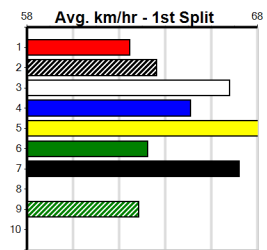

1
11:17AM

(VIC time)

Distance: 300m, Race Type: Mixed 6/7 Heat, Total Prizemoney: $2,925
1st: $1,950, 2nd: $600, 3rd: $300, 4th: $75

FURIOSO RICK (5) has been ultra impressive in his 3 starts to date and he could lead from go to whoa in this. DEMOLISH (4) is better than her past two runs and a clean getaway can see her regain some much needed confidence.

Watchdog Tips: **5** **4** **6** **7** Bet: Win 5

Form Box Wgt Dist Track Date Time BON Margin 1st/2nd (Time) PIR Checked Comment W/R Split 1 S/P Grade

LIL MISS MERANDA [7] Handy placings in her last 3 but looks tough here. $15.00
Owner(s): BRIDWOOD (SYN), B Morse, R Hall
Sire: HARD STYLE RICO Dam: GRACE INTENTION
Trainer: Barrie Morse (Endeavour Hills)
Winning Distances: < 300m (1) 300 - 399m (0) 400 - 499m (0) 500 - 599m (0) 600 - 699m (0) > 700m (0)
Winning Weights: 28.3(1)
5th (1) 28.1 300 HVL R2 27-Nov-24 17.28 16.81 4.00L CHILLI PEPPER (17.01) S/2 . . . . 4.04 $7.70 X67
6th (6) 28.3 300 HVL R3 02-Dec-24 17.27 16.80 5.50L ASTON FLURRY (16.90) M/3 . . . . 3.97 $22.60 7
6th (7) 28.5 300 HVL R10 12-Dec-24 17.21 16.63 3.25L ZINZAN CHARLIE (16.99) M/6 . . . . 4.04 $64.70 7
6th (8) 28.4 300 HVL R2 05-Jan-25 17.10 16.42 6.50L BUTTERFLY GIRL (16.66) M/7 . . . . 4.06 $64.50 X67
5th (5) 28.4 300 HVL R3 10-Jan-25 17.18 16.80 0.75L MAY BE REAL (17.14) M/7 . . . . 4.04 $21.00 T3-7
3rd (1) 28.2 300 HVL R9 13-Jan-25 17.56 16.95 6.00L BLACK FRIDAY (17.16) Q/3 . . . . 4.10 $3.10 7
3rd (4) 28.2 300 HVL R9 17-Jan-25 17.31 16.93 3.00L MT. VIEW AMOUR (17.11) M/5 . . . . 4.09 $14.30 T3-7
2nd (6) 28.4 300 HVL R3 22-Jan-25 17.41 16.88 0.75L MIDNIGHT SHIMMER (17.36) M/1 . . . . 4.08 $5.00 7
1st (7) 28.3 278 LCN R3 29-Apr-24 16.42 15.95 1.00L UNCLE JACK (16.49) 0 . . . . SWAB 5.10 $11.00 M
Prize Best $10455.00
Starts 17.10(8)-5/1/25
Trk/Dts 61-1-7-10
APM 8-0-1-2 1472

REDEEMER BELLE [6] Likely to find these a bit too quick, tested here. $41.00
Owner(s): D Smith
Sire: MY REDEEMER Dam: BELLE'S ON BOOST
Trainer: Danielle Smith (Lara)
Winning Distances: < 300m (0) 300 - 399m (2) 400 - 499m (0) 500 - 599m (0) 600 - 699m (0) > 700m (0)
Winning Weights: 27.7(1) 28.3(1)
1st (7) 28.3 390 BAL R3 22-Jul-24 22.82 22.36 0.75L SAILAWAY GIN (22.86) Q/11 . . . . 8.54 $5.70 T3-7
7th (2) 28.2 390 SHP R10 01-Aug-24 23.31 22.17 17.00 LEONARDO ZEAL (22.18) M/77 . . . . 8.99 $18.90 T3-6
3rd (7) 27.8 400 GEL R10 20-Aug-24 23.08 22.49 4.25L NOTORIOUS BLAZE (22.79) M/35 . . . . 8.63 $27.60 6G
3rd (3) 27.8 390 BAL R11 28-Aug-24 22.75 22.24 7.50L PAW VINCE (22.24) M/43 . . . . 8.62 $27.40 RW
4th (6) 27.1 410 HOR R9 17-Dec-24 24.04 23.14 9.50L PAW PASADENA (23.40) M/33 . . . . 10.48 $46.00 6G
6th (5) 27.6 410 HOR R4 23-Dec-24 24.44 23.13 18.00 DESIRED (23.21) M/54 . . . . 10.75 $27.20 X67
2nd (1) 27.8 400 WGL R7 02-Jan-25 23.17 22.43 2.50L SPEEDY RIOT (23.00) Q/22 . . . . 8.53 $12.10 SH
8th (3) 27.8 435 SLE R2 12-Jan-25 26.27 24.26 22.00 ESSENCE (24.75) M/688 . . . . 5.33 $63.40 X67
1st (8) 27.7 390 BAL R1 28-Feb-24 22.58 22.00 0.50L KAYE NIGHT (22.61) M/11 . . . . 8.57 $3.00 M
Prize Best $5070.00
Starts FSH
Trk/Dts 29-2-5-5
APM 0-0-0-0 1319