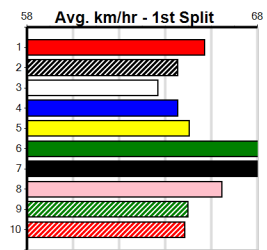

OUTER EAST FOOTBALL NETBALL COMP

Distance: 350m, Race Type: Grade 5, Total Prizemoney: $2,925
1st: $1,950, 2nd: $600, 3rd: $300, 4th: $75

SAILPLANE (7) is resuming after his last start injury but he has a class edge on his rivals and looks hard to beat if fully fit. SWEET NUGGET (8) was a top winner here 2 starts back and he looks like the main danger.

Watchdog Tips: 7 8 1 2 Bet: Win 7

Race 1: PRESS START [5] Gun draw, solid wins last 2 starts, big chance. $4.20. Includes owner, sire, dam, winning distances, weights, and a list of horses with their stats.

Race 2: JAMES'S ENTITY [5] Shown speed in good wins 2 of last 4, threat. $5.00. Includes owner, sire, dam, winning distances, weights, and a list of horses with their stats.

Race 3: ZIVA BALE (NSW)[5] Much better than her last 2 but needs to step. $8.00. Includes owner, sire, dam, winning distances, weights, and a list of horses with their stats.

Race 4: PLAY LAB [5] Drawn to find too much trouble here, tough ask. $15.00. Includes owner, sire, dam, winning distances, weights, and a list of horses with their stats.

Race 5: AUSSIE SUPREME [5] Racing well below his best of late, looks unlikely. $15.00. Includes owner, sire, dam, winning distances, weights, and a list of horses with their stats.