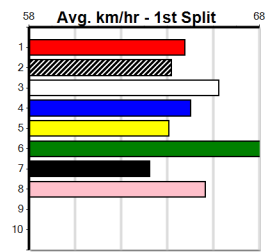

Distance: 300m, Race Type: Mixed 3/4, Total Prizemoney: $3,360
1st: $2,250, 2nd: $690, 3rd: $345, 4th: $75

MYALL SANDY (2) has been racing in great fashion here in recent times and she may prove hard to hold out with an ounce of luck early. KNEE DEEP (3) has recorded top wins in 2 of his last 3 starts and he can be prominent throughout again.

Watchdog Tips: 2 3 5 6 Bet: Win 2

Form Box Wgt Dist Track Date Time BON Margin 1st/2nd (Time) PIR Checked Comment W/R Split 1 S/P Grade

MR. OTTO [4] Comes into calculations from this draw. $10.00
F Dog Sep-22 Sire: FERAL FRANKY Dam: BACK TO BOSS
Owner(s): R Aitken
Winning Distances: < 300m (0) 300 - 399m (4) 400 - 499m (0) 500 - 599m (0) 600 - 699m (0) > 700m (0)
Winning Weights: 31.3(1) 32.3(1) 32.4(1) 33.1(1)
4th (4) 32.6 300 HVL R3 17-Nov-24 17.44 16.66 5.00L MUMS PEARL (17.09) M/3 . . . . 3.99 $17.60 X67
3rd (3) 32.6 300 HVL R3 24-Nov-24 17.02 16.67 5.50L EXTREME BEAST (16.67) M/1 . . . . 3.96 $9.50 X67
6th (1) 32.0 300 HVL R4 01-Dec-24 16.99 16.23 11.00 BLESSED RAIN (16.23) M/6 . . . . 4.09 $22.60 X67H
2nd (4) 31.8 300 HVL R11 12-Dec-24 16.72 16.63 1.5L SAXON KELTON (16.63) M/2 . . . . 3.95 $10.00 6G
5th (1) 32.0 390 BAL R3 18-Dec-24 22.70 22.07 9.00L SNOWBALL ONE (22.07) M/44 . . . . 8.51 $31.50 X67
1st (6) 32.3 300 HVL R2 22-Dec-24 16.89 16.54 1.00L MISS CHARMED (16.96) Q/1 . . . . 3.95 $4.70 X67
2nd (2) 32.2 300 HVL R3 29-Dec-24 16.98 16.51 1.5L MILLS FOR THREE (16.89) S/8 . . . . 4.07 $3.60 5
1st (6) 33.1 300 HVL R11 19-Jan-25 16.60 16.50 2.50L MIKE ANGELO ZEAL (16.77) M/1 . . SW . 3.89 $5.90 5
Last 3 wins NOT included above
1st (5) 31.3 300 HVL R1 11-Aug-24 16.99 16.65 0.25L ASTON MERRICK (17.00) M/2 . . . . 3.98 $11.30 M
1st (8) 32.4 300 HVL R2 08-Nov-24 17.01 16.77 2.00L RAPHAEL ZEAL (17.13) M/3 . . . . 4.01 $1.70 T3-7

Box History
Bx 1st 2nd 3rd 4th 5th 6th 7th 8th
1 1 1 1 1 1 1 1
2 3 1 1 1 1 1 1
3 1 1 1 1 1 1 1
4 2 1 1 1 1 1 1
5 1 1 1 1 1 1 1
6 2 1 1 1 1 1 1
7 1 1 1 1 1 1 1
8 1 1 1 1 1 1 1
Prize Best $9375.00
Starts 16.60(6)-19/1/25
Trk/Dts 15-4-4-2
APM 11-4-3-2 6699