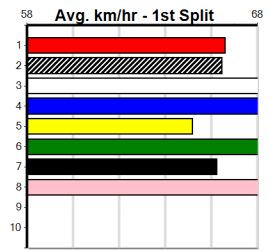

STRAIGHT RACING...GREAT RACING

Distance: 350m, Race Type: Free For All, Total Prizemoney: $3,360
1st: $2,250, 2nd: $690, 3rd: $345, 4th: $75

SPOT FOX (4) has an explosive turn of foot once balanced and he may only need some clean air to prove too classy in this. HEAD HUNTER (3) can get plenty of room to wind up in this and he could be the main danger.

Watchdog Tips: 4 3 8 1 Bet: Trifecta 4/3,8/1,3,6,8 ($10 - 166.67%)

Race 1: GOT FLAIR (NSW)[3] Gun draw, can wind up mid race, must respect. $10.00
Owner(s): B Alfrod
Sire: FERNANDO BALE Dam: CHAMPION MODEL
Trainer: Sharyn Combridge (Junction Villa)

Race 2: PEAKY JOE [4] Resuming here after injury, may need the run. $12.00
Owner(s): Whatever goes (SYN), G Rounds, D Carroll
Sire: FERNANDO BALE Dam: HOT CHARMOLA
Trainer: Vicki Wisener (Devon Meadows)

Race 3: HEAD HUNTER [4] Racing in great fashion, can get room here, danger $7.00
Owner(s): B Ender
Sire: ALLEN DEED Dam: BLACK MUSTANG
Trainer: Bernie Ender (St Albans)

Race 4: SPOT FOX [1] Explosive turn of foot once balanced, one to beat. $1.90
Owner(s): D Douch
Sire: BERNARDO Dam: TIDELINA
Trainer: Chloe Vandemaat (Healesville)

Race 5: BRING YOUR BEST [4] Will need to bring his very best to trouble these. $26.00
Owner(s): J Sullivan
Sire: FERNANDO BALE Dam: BRING YOUR BANJO
Trainer: Lisa Davis (Traralgon)