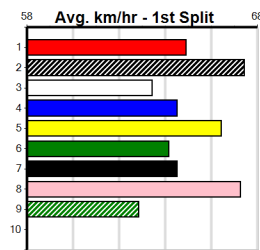

Distance: 300m, Race Type: Mixed 6/7 Heat, Total Prizemoney: $2,925
1st: $1,950, 2nd: $600, 3rd: $300, 4th: $75

SHAKE THE DUST (8) was a scorching Warrnambool winner last start and he may only need to step on terms to salute here. JOE THE GOOSE (5) has been racing in fine fashion in recent times and could only need some luck to challenge.

Watchdog Tips: **8** **5** **4** **2** **Bet:** Trifecta 8/2,4,5/1,2,4,5 ($10 - 111.11%)

1 **AMRON SAMMY [6]** Good win from this draw 2 back, place hopes. **$6.50**
BK Dog May-23 Sire: BERNARDO Dam: TROJAN PACKAGE Trainer: Davide Fasoli (Heyfield)
Owner(s): B Nye
Winning Distances: < 300m (0) 300 - 399m (0) 400 - 499m (1) 500 - 599m (1) 600 - 699m (0) > 700m (0)
Winning Weights: 33.1(1) 33.5(1)
7th (2) 32.7 435 SLE R2 10-Nov-24 25.39 24.30 9.00L BOWIE SUNNY (24.79) Q/277 . . . . . 5.32 $3.70 M
1st (1) 33.1 510 SLE R3 24-Nov-24 29.12 29.02 4.25L MY ATHENA (29.41) M/111 . . . SW . . . 9.17 $3.50 M
5th (7) 33.3 510 SLE R7 01-Dec-24 29.20 28.48 7.00L RHYTHMIC ENERGY (28.74) Q/345 . . . . . 9.13 $14.30 RWH
8th (6) 33.4 510 SLE R4 08-Dec-24 29.88 28.42 15.00 WARRIOR ETHAN (28.89) M/446 . . . . . 9.45 $8.60 X67
6th (7) 33.1 435 SLE R2 20-Dec-24 25.32 24.11 12.00 FLYING DOORMAT (24.50) M/476 . . . . . 5.30 $11.10 X67
3rd (4) 33.3 400 WGL R2 31-Dec-24 22.91 22.38 6.00L MY AMBER (22.50) M/33 . . . . . 8.46 $13.50 7
1st (1) 33.5 460 WGL R4 07-Jan-25 26.09 25.65 2.50L PAW VELDROON (26.25) Q/111 . . . SW . . . 6.59 $5.40 7
3rd (7) 33.4 460 WGL R4 17-Jan-25 26.22 25.49 2.50L BIG DUKE (26.05) Q/122 . . . . . 6.47 $6.90 X67
Last 3 wins NOT included above
Box History: Bx 1st 2nd 3rd 4th 5th 6th 7th 8th
1 2
2
3
4 1
5
6
7 1 1 1
8
Prize Best $5780.00 FSH
Starts 8-2-0-2
Trk/Dts 0-0-0-0
APM 4334

2 **MIKADO JEWEL [7]** Far from disgraced since her debut win, threat. **$8.00**
BK Bitch Feb-23 Sire: COSMIC RUMBLE Dam: HARDAWAY WINNIE Trainer: Maria Barber (Hoddles Creek)
Owner(s): J AND J (SYN), M Barber, P Jones
Winning Distances: < 300m (0) 300 - 399m (1) 400 - 499m (0) 500 - 599m (0) 600 - 699m (0) > 700m (0)
Winning Weights: 25.7(1)
1st (5) 25.7 300 HVL R1 29-Dec-24 17.04 16.51 1.25L ASTON COSPICUA (17.13) M/4 . . . . . 4.04 $14.80 M
5th (1) 25.8 350 HVL R4 05-Jan-25 19.74 19.08 3.00L WHO ME (19.54) M/5 . . . . . 6.79 $17.10 X67
4th (7) 26.1 300 HVL R3 12-Jan-25 16.95 16.68 3.5L BUTTERFLY GIRL (16.71) M/6 . . . . . 4.08 $22.00 X67
5th (5) 26.3 350 HVL R3 19-Jan-25 19.54 19.09 4.25L BUFFALO COWBOY (19.25) M/7 . . . . . 6.72 $22.90 X67
Last 3 wins NOT included above
Box History: Bx 1st 2nd 3rd 4th 5th 6th 7th 8th
1
2
3
4
5 1
6
7 1
8
Prize Best $1755.00 FSH
Starts 16.95(7)-12/1/25
Trk/Dts 4-1-0-0
APM 2-1-0-0 1755