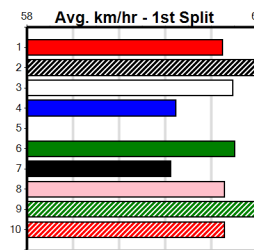

MONTROSE IGA LIQUOR

Distance: 300m, Race Type: Grade 5, Total Prizemoney: $2,925
1st: $1,950, 2nd: $600, 3rd: $300, 4th: $75

SIT AND STEER (8) can explode soon after the traps fly and he looks hard to hold out from his good draw today. SHIMA STRIPE (7) has recorded smart placings in 2 of his last 3 starts and he could make his presence felt in this.

Watchdog Tips: 8 7 2 1 Bet: Win 8

ESPECIAL YOGI [5] Comes into calculations from this draw. $12.00
BK Dog Nov-21 Sire: BARCIA BALE Dam: MERCEDES RED
Owner(s): P Knott Trainer: Peter Knott (Carnegie)
Winning Distances: < 300m (0) 300 - 399m (5) 400 - 499m (0) 500 - 599m (0) 600 - 699m (0) > 700m (0)
Winning Weights: 30.7(1) 31.0(1) 31.3(1) 31.6(1) 32.0(1)
Box History table and Prize Best information.

WHO MADE YOU [5] Can race on the speed from the outset, big chance. $5.00
BE Dog Dec-22 Sire: ASTON RUPEE Dam: AYIA SOPHIA
Owner(s): J Gorgioski Trainer: Jeff Gorgioski (Stanhope)
Winning Distances: < 300m (0) 300 - 399m (2) 400 - 499m (2) 500 - 599m (0) 600 - 699m (0) > 700m (0)
Winning Weights: 32.9(1) 33.0(1) 33.3(1) 33.4(1)
Box History table and Prize Best information.

ASTON ANGELO [5] Speed inside could be a worry in this, needs luck. $6.50
BD Dog Apr-22 Sire: TOMMY SHELBY Dam: ASTON MEILLEUR
Owner(s): R Borda Trainer: David Condon (Devon Meadows)
Winning Distances: < 300m (0) 300 - 399m (10) 400 - 499m (4) 500 - 599m (0) 600 - 699m (0) > 700m (0)
Winning Weights: 32.1(1) 32.4(1) 32.5(2) 32.6(1) 32.7(2) 32.8(3) 32.9(1) 33.0(1) 33.4(1) 33.5(1)
Box History table and Prize Best information.

HIJACK [5] Solid all the way win 3 starts back, keep safe. $8.00
F Dog Aug-22 Sire: BEAST UNLEASHED Dam: TAKERS TO VEGAS
Owner(s): D Rhodes Trainer: Donald Rhodes (Heyfield)
Winning Distances: < 300m (0) 300 - 399m (2) 400 - 499m (2) 500 - 599m (0) 600 - 699m (0) > 700m (0)
Winning Weights: 31.2(2) 31.4(1) 31.6(1)
Box History table and Prize Best information.

BUTTERFLY GIRL [5] Top wins in 3 of 4 to date but this is harder. $15.00
FW Bitch May-22 Sire: FERNANDO BALE Dam: ZHENG
Owner(s): K Gieschen Trainer: Kate Gieschen (Maffra)
Winning Distances: < 300m (0) 300 - 399m (3) 400 - 499m (0) 500 - 599m (0) 600 - 699m (0) > 700m (0)
Winning Weights: 28.0(2) 28.2(1)
Box History table and Prize Best information.