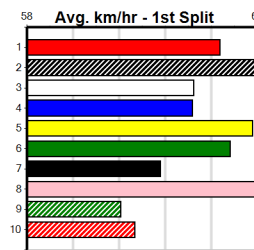

PITSTOP MOWER REPAIRS

Distance: 350m, Race Type: Grade 5, Total Prizemoney: $2,925
1st: $1,950, 2nd: $600, 3rd: $300, 4th: $75

FLAMING FOX (2) has recorded fast placings in tough races in his last 2 starts and he looks like the one to beat here. RUXTON FLAME (1) was solidly placed from this draw here last week and he could be the danger in this.

Watchdog Tips: 2 1 5 8 Bet: Win 2

RUXTON FLAME [5] Solid placing from this box last week, big danger. $8.50
WBK Dog Jul-22 Sire: FERNANDO BALE Dam: SILKEN
Owner(s): S O'hehir
Trainer: Daniel Webber (Melton West)

FLAMING FOX [5] Fast placings in tough races last 2, one to beat. $3.20
BKW Dog Sep-22 Sire: BEAST UNLEASHED Dam: TWILIGHT FLAME
Owner(s): Flex for all (SYN), G McLachlan, H Male, J Male
Trainer: Hannah Male (Cranbourne East)

GLISTENING [5] Talented but may get burnt off early, place best. $5.50
WBK Bitch Dec-22 Sire: BLACK MAGIC OPAL Dam: IMMUNITY
Owner(s): SEE THE DREAM (SYN), S Buccilli, B Buccilli
Trainer: Peter Frost (Heathcote)

GOLIATH [5] Drawn to find some trouble in this, tough ask. $10.00
BK Dog Jul-22 Sire: BLACK MAGIC OPAL Dam: FEIKUAI DONNA
Owner(s): Pedal to the Metal (SYN), S Buccilli, B Buccilli, P Natoli, L Coco
Trainer: Peter Frost (Heathcote)

BANK ROBBER [5] Racing well, can show early speed, chance here. $4.60
BEBD Dog Feb-22 Sire: BERNARDO Dam: SILVER SALUTE
Owner(s): D Rhodes
Trainer: Donald Rhodes (Heyfield)

1

2

3

4

5