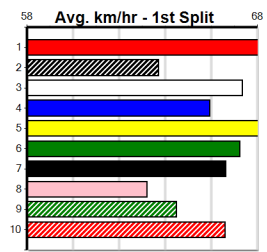

JVDM GREEN LIGHT ON PODCAST

Distance: 350m, Race Type: Grade 5, Total Prizemoney: $2,925
1st: $1,950, 2nd: $600, 3rd: $300, 4th: $75

ZONNEKEYN (4) can explode soon after box rise in his races and he may have a bit too much speed for his rivals today. REVERSE SWEEP (1) loves racing here and he can make his presence felt with an ounce of luck in running.

Watchdog Tips: 4 1 3 5 Bet: Win 4

Race 1: REVERSE SWEEP [5] Loves it here, can wind up mid race, major player. $4.40. Dog BE, Nov-20, Sire: BARCIA BALE, Dam: ZIPPING ZOE. Trainer: Tony Salpigtidis (Plenty). Includes box history and prize details.

Race 2: BLACK TYCOON [5] May get shuffled back in this, needs some luck. $8.50. Dog BK, Feb-23, Sire: ASTON FASTNET, Dam: PRETTY MUCH. Trainer: Nicole Lund (Longwarry). Includes box history and prize details.

Race 3: BUFFALO COWBOY [5] Explosive last start winner here, chance if steps. $6.50. Dog BK, Feb-23, Sire: ASTON FASTNET, Dam: PRETTY MUCH. Trainer: Michael Mitchell (Camperdown). Includes box history and prize details.

Race 4: ZONNEKEYN [5] Can explode soon after box rise, hard to hold out. $3.00. Dog F, Jan-23, Sire: BEAST UNLEASHED, Dam: VEGAS TICKET. Trainer: Heather Collins (Pearcedale). Includes box history and prize details.

Race 5: PAW USAMI (NSW)[5] Has the speed to overcome tricky draw, threat. $5.00. Dog RF, Jul-22, Sire: DYNA TRON, Dam: HADEEL BALE. Trainer: Robert Camilleri (Lara). Includes box history and prize details.