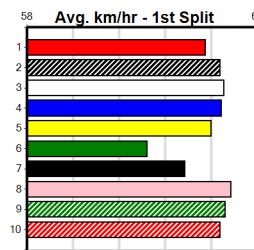

MR HUMMER LIMOS

Distance: 300m, Race Type: Grade 5, Total Prizemoney: $2,925
1st: $1,950, 2nd: $600, 3rd: $300, 4th: $75

PRESTIA (8) can come out running in his races and he may prove hard to catch if he can cross and find the arm. BLAME SPENCER (2) has been racing in some tough company in recent times and he looks like a big danger here.

Watchdog Tips: 8 2 1 3 Bet: Win 8

BARNEY'S A LAD (NSW)[5] Fast Warragul winner 3 back, chance if steps. $3.00
Owner(s): PAYDHOFF (SYN), W Saathoff, S Payne
Trainer: Simon Payne (Toolern Vale)
Box History table and race details.

BLAME SPENCER [5] Racing in tough company in recent times, danger. $3.60
Owner(s): M Collyer
Trainer: Murray Collyer (Coburg North)
Box History table and race details.

SHIV ROY [5] Top 350m win here 3 starts back, can threaten. $4.80
Owner(s): C Flynn
Trainer: David Bourke (The Basin)
Box History table and race details.

SOMETHING GOOD [5] Early speed in this looks a worry, place best. $15.00
Owner(s): R Staggard
Trainer: Peter Inguanti (Camperdown)
Box History table and race details.

DAINTREE SPIRIT [5] *** SCRATCHED *** $26.00
Owner(s): J AND J (SYN), M Barber, P Jones
Trainer: Paul Jones (Hoddles Creek)
Box History table and race details.