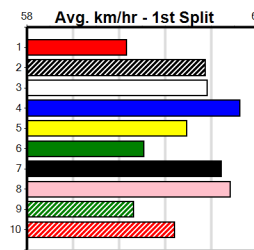

"THE SHED" AT HEALESVILLE GREYS

Distance: 300m, Race Type: Grade 5, Total Prizemoney: $2,925
1st: $1,950, 2nd: $600, 3rd: $300, 4th: $75

CHOP (8) is ideally drawn out wide on the track and he looks like the one to beat after some tougher races in his last few. BAMERA (4) has the speed to overcome his tricky draw and he looks set to be prominent throughout here.

Watchdog Tips: 8 4 2 3 Bet: Quinella 4/8 ($10 for 1000%)

ARCHER THREE (SA)[5] Not racing well enough of late, looks unlikely. $26.00
BD Bitch May-22 Sire: WORM BURNER Dam: CAWBOURNE ZEBRA
Trainer: Brad Sands (Pakenham)
Winning Distances: < 300m (0) 300 - 399m (2) 400 - 499m (1) 500 - 599m (0) 600 - 699m (0) > 700m (0)
Winning Weights: 25.3(1) 26.1(1) 26.2(1)
3rd (7) 26.1 342 APK R4 14-Sep-24 20.25 19.71 7.00L MOSCOW CHICK (19.77) 4.96 $3.90 RWF
2nd (2) 26.1 400 MTG R3 19-Sep-24 23.69 23.11 0.75L AMERICAN BOY (23.63) 11.28 $2.70 RW
4th (2) 26.0 342 APK R9 08-Oct-24 20.38 19.50 6.00L TEMERITY SPRITE (19.97) 4.81 $4.20 RW
1st (7) 26.1 300 MBS R4 12-Oct-24 17.32 16.79 3.75L COMMANDO RAID (17.58) 4.58 $2.80 RWH
5th (6) 26.6 300 MBS R6 22-Oct-24 17.31 16.67 2.25L SHE'S A LADYBIRD (17.15) 0 SAMPVNAI 4.78 $1.50 RWF
8th (1) 26.1 525 BHL R5 03-Nov-24 32.28 30.59 19.00 FIREWORKS (31.00) . $31.00 NG
ST (-) 25.6 400 WGL 14-Jan-25 23.31 6.50L Trial Cleared S/11 . 1of4 . 8.79 . ST
6th (2) 26.1 350 HVL R5 19-Jan-25 19.99 19.09 7.50L ASTON ANGELO (19.48) S/8 . . . 6.82 $59.20 5
Last 3 wins NOT included above
1st (7) 25.3 450 TRA R1 29-Apr-24 25.66 25.66 8.00L WESTERN FEEL (26.19) M/111 . . . 6.86 $9.30 T3-M
1st (1) 26.2 300 MBS R7 10-Sep-24 17.12 16.64 1.5L MISTY GREY (17.22) 0 SAMP . . . 4.54 $26.00 6
Prize Best $4930.00
Starts 17.13(1)-7/6/24
Trk/Dts 34-3-4-5
APM 4-0-0-1 1376

ALL IN OLLIE [5] Much better than form may appear, chance if steps. $6.00
RBD Dog Jan-22 Sire: HARD STYLE RICO Dam: DANCING SIENNA
Trainer: Greg Doyle (Mulgrave)
Winning Distances: < 300m (0) 300 - 399m (4) 400 - 499m (0) 500 - 599m (0) 600 - 699m (0) > 700m (0)
Winning Weights: 34.0(1) 34.3(1) 34.6(1) 35.3(1)
1st (1) 35.3 350 HVL R7 17-Nov-24 19.57 19.04 0.75L WASHINGTON BLUE (19.61) M/1 . . . 6.56 $4.30 5
7th (7) 35.4 425 BEN R10 22-Nov-24 24.67 23.58 7.50L PROPERTY MOGUL (24.15) M/677 . . . 6.75 $14.70 5
5th (6) 36.1 350 HVL R9 01-Dec-24 19.77 18.78 7.00L FOR PETE'S SAKE (19.31) M/5 . . . 6.69 $26.10 X34
3rd (4) 35.9 300 HVL R12 06-Dec-24 17.17 16.89 1.00L HEAVY METAL (17.11) S/5 . . . 4.07 $2.10 T3-5
4th (8) 36.2 300 HVL R11 08-Dec-24 16.86 16.47 2.00L BLACKPOOL MONARO M/5 . . . 4.03 $9.50 5
2nd (8) 35.7 450 SHP R7 23-Dec-24 25.76 25.26 4.00L JED'S MEMORY (25.49) M/222 . . . 6.72 $9.40 5
4th (7) 35.9 450 SHP R10 30-Dec-24 25.65 25.00 4.50L BEAUTY BEAST (25.33) M/544 . . . 6.70 $8.20 5
5th (4) 35.6 450 SHP R7 06-Jan-25 26.16 25.15 10.00 XOEL BALE (25.46) M/733 . . . 6.92 $16.60 5
Last 3 wins NOT included above
1st (2) 34.0 350 HVL R2 30-Aug-24 19.60 19.45 0.025 IVORY NARWHAL (19.60) M/3 . . . 6.72 $2.10 T3-M
1st (4) 34.3 300 HVL R2 08-Sep-24 16.94 16.31 1.25L QUEEN KATE (17.03) S/7 . . . 4.08 $13.40 7
1st (2) 34.6 300 HVL R3 28-Oct-24 16.85 16.85 3.25L ROWDY'S BEAST (17.07) M/3 . . . SW . 3.95 $2.10 X67