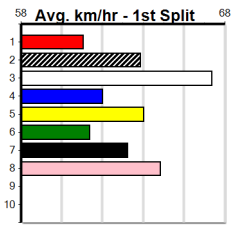

Ballarat

SOUTHERN SHEETMETAL

Distance: 390m, Race Type: Tier 3 - Grade 6, Total Prizemoney: $1,530
1st: $1,000, 2nd: $320, 3rd: $160, 4th: $50

3

10:13AM

(VIC time)

Watchdog Tips:

0 0 0 0

Bet:

Form	Box	Weight	Dist	Track	Date	Time	BON	Margin	1st/2nd (Time)	PIR	Checked	Comment	W/R	Split 1	S/P	Grade

1 PYRENEES PRINCE [6]
BKW D Dec-21 WHISKEY RIOT ALCYONE
Trainer: Hazelie Robinson (Avoca)
3rd (3) 31.5 390 BAL R10 30-Dec-24 22.75 22.30 6.00LHARLEY RIOT (22.35) Q/43 . . . . 8.70 $15.40 T3-7
3rd (8) 31.7 390 BAL R10 06-Jan-25 22.81 22.43 5.50LCANDY STRIDE (22.44) M/32 . . . . 8.63 $9.60 T3-7
8th (2) 31.9 390 BAL R3 13-Jan-25 23.11 22.08 13.00LJUICY GOSSIP (22.25) M/77 . . . . 8.81 $12.10 T3-7
1st (1) 31.9 390 BAL R10 18-Jan-25 22.62 22.22 0.50LGUNAI CYCLONE (22.65) M/22 . . . . SW . 8.61 $21.10 T3-7
Owner(s): I Robinson

Winning Boxes

1	2	3	4	5	6	7	8
1	1						
Prize							
Best							
Starts							
Trk/Dst							
APM							

2 PEGASUS BALE [6]
BD D Jul-22 FERAL FRANKY QUAIL BALE
Trainer: Tammy Kennedy-harris (Devon Meadows)
4th (1) 36.5 390 SHP R10 11-Jan-25 22.71 22.09 8.50LSHOCK AND AWE (22.14) M/33 . . . . 8.69 $8.70 RW
4th (4) 36.5 390 BAL R1 15-Jan-25 23.06 21.99 8.50LSUNNY BOY (22.47) S/64 . . . . 8.96 $13.50 X67
7th (2) 36.6 390 SHP R9 20-Jan-25 23.07 21.60 15.00LGOT A MESSAGE (22.07) M/47 . . . . 8.59 $22.70 6G
2nd (8) 37.1 390 SHP R10 23-Jan-25 22.68 22.32 2.75LTURNPIKE LANE (22.50) M/53 . . . . 8.67 $3.30 T3-6
Owner(s): L Harris

Winning Boxes

1	2	3	4	5	6	7	8
			1		1		
Prize							
Best							
Starts							
Trk/Dst							
APM							

3 FOXY FRECKLES [6] Biks
WDKB B Jan-23 EBBY JET POWER STACEY BOTT
Trainer: Geoff Smith (Mill Park)
1st (7) 27.3 300 HVL R3 20-Dec-24 17.00 16.81 0.50LMIDNIGHT SHIMMER (17.02) Q/1 . . . . 3.95 $1.70 T3-7
7th (1) 27.5 350 HVL R5 27-Dec-24 20.04 19.51 5.00LBLAME ESMERALDA (19.69) M/4 . . . . 6.66 $3.40 T3-RW
3rd (1) 27.6 300 HVL R3 03-Jan-25 17.23 16.64 0.50LOUT OF TRICKS (17.20) M/4 . . . . V10 . 4.01 $2.60 T3-6
ST (-) 27.3 300 HVL 17-Jan-25 17.09 4.00LTrl Cleared M/11 . . . . 1of4 . 3.97 $. ST
Owner(s): G Smith

Winning Boxes

1	2	3	4	5	6	7	8
						2	
Prize							
Best							
Starts							
Trk/Dst							
APM							

4 PAW NITRO (NSW)[6]
BD D Jan-23 BERNARDO DYNA GARNER
Trainer: Luke Harris (Devon Meadows)
7th (7) 29.9 460 WGL R7 12-Dec-24 26.63 26.08 8.00LSHAUN LEE ROSE (26.08) M/347 . . . . 6.74 $20.40 T3-RW
1st (3) 29.8 450 BAL R12 24-Dec-24 25.65 25.09 0.75LSELL YOUR SOUL (25.69) M/122 . . . . 6.66 $10.40 T3-7
4th (4) 30.3 460 GEL R6 31-Dec-24 26.72 25.89 9.00LRAVEN OWEN (26.13) M/555 . . . . 6.87 $5.40 X67
T (1) 30.3 500 BEN R5 03-Jan-25 0.00 27.90 .MISTY BLUE (28.61) M/388 . . . . V14 . 6.97 $9.70 RW
Owner(s): L Harris

Winning Boxes

1	2	3	4	5	6	7	8
			1				1
Prize							
Best							
Starts							
Trk/Dst							
APM							

5 MAYBE SPAGHETTI [6]
BD D Nov-21 FERNANDO BALE SIXTEEN PEGS
Trainer: Peter Fulton (Ecklin South)
7th (3) 30.0 410 HOR R9 17-Dec-24 24.53 23.14 17.00LPAW PASADENA (23.40) M/66 . . . . 10.89 $37.60 6G
4th (7) 30.0 390 WBL R10 07-Jan-25 22.78 21.88 13.00LATOMIC SECRET (21.88) M/54 . . . . 8.92 $48.10 X67
4th (7) 29.9 410 HOR R3 14-Jan-25 24.06 23.00 7.00LBRIELLE (23.58) M/43 . . . . 10.99 $15.50 X67H
6th (5) 29.8 390 BAL R11 18-Jan-25 23.05 22.22 12.00LMORE BOOST RICO (22.22) M/67 . . . . 8.89 $27.50 T3-RW
Owner(s): B Fulton

Winning Boxes

1	2	3	4	5	6	7	8
			1				1
Prize							
Best							
Starts							
Trk/Dst							
APM