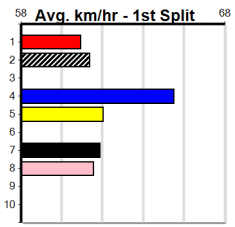

TUDOR ELECTRICAL

Distance: 390m, Race Type: Tier 3 - Maiden, Total Prizemoney: \$1,530
 1st: \$1,000, 2nd: \$320, 3rd: \$160, 4th: \$50

2

9:58AM

(VIC time)

ASTON ACTION (7) has been placed in 6 of his 8 starts to date and he looks well placed for a much deserved victory here. MAXIMUM HANNAH (5) showed ability here on debut 4 back and she could be the main danger.