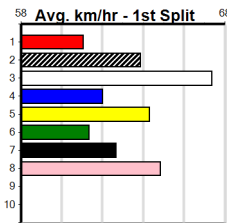

SOUTHERN SHEETMETAL

Distance: 390m, Race Type: Tier 3 - Grade 6, Total Prizemoney: \$1,530
1st: \$1,000, 2nd: \$320, 3rd: \$160, 4th: \$50

3

10:13AM

(VIC time)

PEGASUS BALE (2) can show good speed once fully balanced and he looks hard to hold out from his good draw here. PYRENEES PRINCE (1) is an improving type and he is drawn to get all the breaks. HARLOW'S BOY (6) has claims