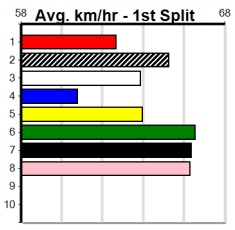

TOWN & COUNTRY LINE MARKING

Distance: 390m, Race Type: Grade 5 T3, Total Prizemoney: $1,530
1st: $1,000, 2nd: $320, 3rd: $160, 4th: $50

5
10:46AM
(VIC time)

SMOKIN' ARROW (1) is drawn to get the gun run throughout in this and he may prove hard to hold out here. STEP ON AIR (2) can come out running and is expected to lead for a long way. ARGYLE EMMA (3) may be value

Watchdog Tips: **1** **2** **3** **6** Bet: Win 1