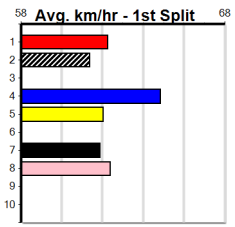

Watchdog Tips:

0 0 0 0

Bet:

Form	Box	Weight	Dist	Track	Date	Time	BON	Margin	1st/2nd (Time)	PIR	Checked	Comment	W/R	Split 1	S/P	Grade

1 LADY BOMBSHELL [M]
BK B Apr-22 SH AVATAR **SETTLED**

Trainer: Sheldon Hamilton (Smythes Creek)

6th (4)	23.7	525	MEP	R1	04-Sep-24	31.81	30.09	18.00	ROMANTIC RED (30.61)	M/3555	.	.	.	5.39	$19.00	M
2nd (6)	25.4	525	MEP	R1	22-Jan-25	31.50	29.86	11.00	DARK MIRACLE (30.76)	Q/1122	.	.	.	5.30	$15.80	M

Owner(s): S Hamilton

Winning Boxes

1	2	3	4	5	6	7	8
Prize							
Best							
Starts							
Trk/Dst							
APM							

2 PAW FORRESTER [M]
BD D Jan-23 YOZO BALE **KNICKS BALE**

Trainer: Luke Harris (Devon Meadows)

8th (7)	31.5	390	BAL	R1	06-Jan-25	23.95	22.43	17.00	MAURITIAN LUCAS (22.79)	S/88	.	.	.	9.13	$36.70	T3-M
7th (3)	31.2	460	WGL	R3	09-Jan-25	26.60	25.74	13.00	LEMP TINESS (25.74)	M/555	.	.	.	6.74	$33.20	T3-M
7th (5)	32.0	435	SLE	R1	15-Jan-25	26.06	24.57	22.00	CHANCE O'LEARY (24.57)	S/866	.	V0	.	5.69	$32.70	T3-M
4th (1)	32.6	390	SHP	R2	23-Jan-25	23.14	22.32	5.50	FLASH ABBEY (22.77)	S/44	.	.	.	8.94	$24.50	T3-M

Owner(s): L Harris

Winning Boxes

1	2	3	4	5	6	7	8
Prize							
Best							
Starts							
Trk/Dst							
APM							

3 *** VACANT BOX ***

Trainer:
Owner(s):

4 TWO BAYS [M]
BD D Oct-22 JUNGLE DEUCE **EBBY BRAE**

Trainer: Debbie Bewley (Pentland Hills)

5th (7)	31.8	390	WBL	R2	04-Jan-25	22.96	22.03	9.50	HAPPY AND NUMB (22.31)	M/45	.	.	.	8.83	$54.10	MH
6th (5)	31.8	390	WBL	R2	09-Jan-25	23.07	21.75	12.00	DEMOLISH (22.27)	M/66	.	.	.	9.12	$17.30	MF
3rd (4)	31.3	390	WBL	R3	13-Jan-25	22.64	22.26	5.00	PAW ELECTRA (22.30)	M/53	.	.	.	8.78	$4.00	M
F (4)	31.6	390	BAL	R2	18-Jan-25	0.00	22.22	.	HOOKED ON JING (22.43)	M/88	.	V5	.	10.61	$7.00	T3-M

Owner(s): P White

Winning Boxes

1	2	3	4	5	6	7	8
Prize							
Best							
Starts							
Trk/Dst							
APM							

5 MAXIMUM HANNAH [M]
BD B Nov-22 SUPERIOR PANAMA **MAXIMUM KACK**

Trainer: Matthew Marshall (Darley)

5th (7)	30.0	390	BAL	R3	13-Dec-24	22.61	22.19	4.00	FEROCIOUS CANARY (22.34)	M/46	.	.	.	8.64	$11.60	M
5th (1)	29.9	400	GEL	R1	20-Dec-24	23.75	22.43	14.00	LEVIATHAN (22.82)	S/86	.	.	.	8.88	$8.70	M
5th (5)	29.9	410	HOR	R1	23-Dec-24	24.35	23.13	10.00	PANADERO RUBY (23.68)	M/65	.	.	.	10.91	$11.00	M
7th (1)	30.0	450	WBL	R1	02-Jan-25	27.02	25.45	15.00	NIRRANDA GRACIE (26.00)	M/467	.	SW	.	7.01	$2.50	M

Owner(s): M Marshall

Winning Boxes

1	2	3	4	5	6	7	8
Prize							
Best							
Starts							
Trk/Dst							
APM							

6 *** VACANT BOX ***

Trainer:
Owner(s):

7 ASTON ACTION [M]
BD D Nov-22 ASTON DEE BEE **ASTON SAVANNAH**

Trainer: Chris Reynolds (Little River)

3rd (1)	39.5	390	BAL	R11	24-Dec-24	22.60	22.09	2.25	NOAH DEAR (22.46)	M/44	.	.	.	8.64	$2.90	T3-M
4th (6)	39.4	400	WGL	R1	07-Jan-25	23.34	22.55	8.00	JUMBUK GERHARD (22.80)	M/44	.	.	.	8.75	$15.90	M
7th (2)	39.7	460	GEL	R1	14-Jan-25	26.76	25.58	12.00	SHIMA TIME (25.97)	S/557	.	.	.	6.82	$46.30	M
3rd (2)	39.8	400	GEL	R1	21-Jan-25	23.65	22.66	11.00	BUDDY REIKO (22.94)	S/85	.	.	.	9.00	$4.80	M

Owner(s): R Borda

Winning Boxes

1	2	3	4	5	6	7	8
Prize							
Best							
Starts							
Trk/Dst							
APM