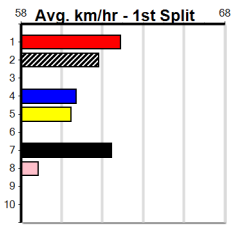

GREYHOUND CLUBS VICTORIA

Distance: 390m, Race Type: Tier 3 - Maiden, Total Prizemoney: $1,530
1st: $1,000, 2nd: $320, 3rd: $160, 4th: $50

9

11:51AM

(VIC time)

ASTON CAPER (2) showed ability when placed here last start and she may be the one to beat in this. SALEENA BALE (4) can race on the speed from the outset and she looks set to be right in the finish. HEY ELLA (5) has claims as well.

Watchdog Tips: 2 4 5 1 Bet: Quinella 2/4 ($10 for 1000%)