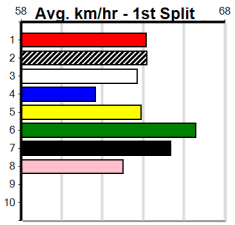

Distance: 390m, Race Type: Grade 5 T3, Total Prizemoney: \$1,530
1st: \$1,000, 2nd: \$320, 3rd: \$160, 4th: \$50

LOYALTY CARD (7) returned from injury with a smart placing here last start and he could improve further today. HALEIGH VELLA (3) has shown speed in handy recent placings and she could be right in the mix throughout here.