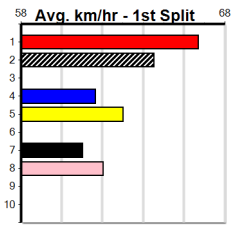

DOWNLOAD THE WATCHDOG APP

Distance: 390m, Race Type: Tier 3 - Grade 7, Total Prizemoney: $1,530
1st: $1,000, 2nd: $320, 3rd: $160, 4th: $50

Watchdog Tips:

0 0 0 0

Bet:

Form	Box	Weight	Dist	Track	Date	Time	BON	Margin	1st/2nd (Time)	PIR	Checked	Comment	W/R	Split 1	S/P	Grade

1 THUNDERSTONE (NSW)[7]
BK D Feb-23 ALLEN DEED ELANDA BALE
Trainer: Daniel Gibbons (Avalon)
3rd (7) 30.7 410 HOR R1 17-Dec-24 23.88 23.14 11.00LDESIRE (23.14) M/23 . . . 10.59 $4.20 7
5th (3) 30.8 410 HOR R4 23-Dec-24 24.39 23.13 17.00LDESIRE (23.21) M/45 . . . V0 . . . 10.72 $10.10 X67
2nd (5) 30.4 400 GEL R9 10-Jan-25 23.11 22.42 5.50LFIRST TRAIN OUT (22.75) M/32 . . . . . 8.57 $11.40 X67H
5th (6) 30.4 400 GEL R4 17-Jan-25 23.05 22.51 6.00LFIRST TRAIN OUT (22.65) M/55 . . . . . 8.64 $20.30 X67F
Owner(s): F Herbert

Winning Boxes

1	2	3	4	5	6	7	8
1							
Prize Best				$3,100.00			
Starts				FSH			
Trk/Dst				6-1-2-1			
APM				0-0-0-0			
				$2600			

ENG WBL 2025-01-23

2 ASTON JILL [7]
BK B Feb-23 ASTON RUPEE UP HILL JILL
Trainer: Joe Palma (Lara)
6th (1) 29.1 390 WBL R1 26-Sep-24 23.32 22.14 10.00LLENA RHODE (22.62) M/45 . . . . . 8.93 $1.60 M
3rd (5) 27.6 400 GEL R3 10-Jan-25 23.46 22.42 8.00LSTAR SIXTY SIX (22.93) M/13 . . . . . W 8.56 $4.20 M
4th (1) 27.6 400 GEL R1 17-Jan-25 23.31 22.51 7.50LDUBROW (22.79) Q/22 . . . . . W 8.59 $6.20 M
1st (2) 27.4 390 BAL R1 20-Jan-25 22.54 22.23 1.5LMINI BREW (22.64) Q/11 . . . . . W 8.59 $2.70 M
Owner(s): R Borda

Winning Boxes

1	2	3	4	5	6	7	8
1							
Prize Best				$1,335.00			
Starts				22.54			
Trk/Dst				4-1-0-1			
APM				1-1-0-0			
				$1335			

3 *** VACANT BOX ***
Trainer:
Owner(s):

4 CANYA KELSEY [7]
RF B May-23 FERAL FRANKY FREEDOM LEAGUE
Trainer: Matthew Marshall (Darley)
1st (6) 28.4 390 WBL R1 28-Dec-24 22.81 22.02 1.75LSUPER SEALANT (22.93) M/43 . . . . . 9.04 $1.90 M
8th (6) 28.7 450 BAL R9 08-Jan-25 26.00 24.66 9.50LDAD'S TARPJA/REIKO M/678 . . . . . 6.83 $39.20 X67
6th (3) 28.3 390 BAL R1 15-Jan-25 23.29 21.99 12.00LSUNNY BOY (22.47) S/77 . . . . . 9.03 $7.00 X67
4th (6) 28.1 390 BAL R4 22-Jan-25 22.66 21.93 9.00LAUSSIE FRED (22.05) M/66 . . . . . W 8.76 $11.60 X67
Owner(s): G Ebenezer

Winning Boxes

1	2	3	4	5	6	7	8
1							
Prize Best				$2,275.00			
Starts				22.46			
Trk/Dst				5-1-1-0			
APM				3-0-1-0			
				$2171			

5 MAURITIAN NITRO (NSW)[7]
BK D Apr-23 NITRO BURST LIZ'S SNIPER
Trainer: Margery Quick (Haddon)
3rd (3) 34.4 300 HVL R1 29-Dec-24 17.33 16.51 4.25LMIKADO JEWEL (17.04) M/1 . . . . . 4.01 $12.00 M
2nd (5) 34.2 410 HOR R1 06-Jan-25 23.92 22.89 11.00LPAW SAKAKIBURA (23.21) M/22 . . . . . 10.33 $32.10 M
1st (8) 34.3 390 BAL R2 13-Jan-25 22.70 22.08 4.00LSUPER SEALANT (22.97) M/11 . . . . . 8.60 $3.70 T3-M
4th (7) 34.0 390 BAL R10 18-Jan-25 22.93 22.22 4.75LPYRENEES PRINCE (22.62) M/44 . . . . . SW 8.82 $11.20 T3-7
Owner(s): L Marie

Winning Boxes

1	2	3	4	5	6	7	8
1							1
Prize Best				$1,830.00			
Starts				22.70			
Trk/Dst				4-1-1-1			
APM				2-1-0-0			
				$1830			

6 *** VACANT BOX ***
Trainer:
Owner(s):