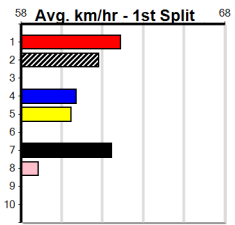

GREYHOUND CLUBS VICTORIA

Distance: 390m, Race Type: Tier 3 - Maiden, Total Prizemoney: \$1,530
1st: \$1,000, 2nd: \$320, 3rd: \$160, 4th: \$50

9

11:50AM

(VIC time)

Watchdog Tips:

0 0 0 0

Bet: