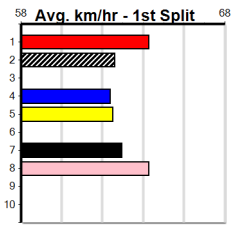

4

10:28AM

(VIC time)

Watchdog Tips:

0 0 0 0

Bet:

Form	Box	Weight	Dist	Track	Date	Time	BON	Margin	1st/2nd (Time)	PIR	Checked	Comment	W/R	Split 1	S/P	Grade

1 PRETTY CAPRI [5]																	Winning Boxes																					
BE	B	Oct-21 HOOKED ON SCOTCH					PRETTY MUCH												1	2	3	4	5	6	7	8												
Trainer: Michael Katsiris (Thomastown)																	3	1	3															Prize	$26,228.13			
5th	(4)	28.4	515	SAP	R8	28-Oct-24	29.97	29.42	8.00	BUDDY MONELLI (29.42)	M/6756	.	.	.	5.24	$19.80	X34	Best	25.64																			
6th	(8)	28.6	435	SLE	R10	03-Nov-24	24.85	24.26	5.00	KELLY JANE (24.51)	S/666	.	.	V14	5.41	$13.00	5	Starts	50-8-3-11																			
8th	(7)	28.4	435	SLE	R11	24-Nov-24	25.08	24.22	7.50	L CRIMP ADORE (24.58)	M/888	.	.	.	5.54	$18.30	5	Trk/Dst	2-1-0-1																			
5=	(6)	29.0	350	HVL	R6	19-Jan-25	19.51	19.09	5.50	LSKETCHY DEMOS (19.14)	M/5	.	.	.	6.54	$76.40	5	APM	$4722																			
Owner(s): K Iles																																						

2 TESSA ORCHID [5]																	Winning Boxes																					
BK	B	May-21 SHIMA SHINE					TESSA ALLEN												1	2	3	4	5	6	7	8												
Trainer: Leland Medcraft (Kamarooka)																	3	2	1	2														Prize	$19,715.00			
3rd	(4)	27.1	450	BAL	R7	24-Dec-24	26.01	25.09	13.00	BLUE VENETTA (25.15)	Q/222	.	.	.	6.67	$12.40	T3-5	Best	25.74																			
1st	(2)	27.6	390	BAL	R14	13-Jan-25	22.57	22.08	1.25	LHERE FOR GLORY (22.65)	M/33	.	.	.	8.61	$3.70	T3-5	Starts	86-9-13-13																			
7th	(2)	27.4	390	BAL	R12	18-Jan-25	23.06	22.22	8.00	NICE ONE TOM (22.51)	M/76	.	.	.	8.83	$14.30	T3-5	Trk/Dst	7-1-0-2																			
2nd	(1)	27.3	425	BEN	R6	22-Jan-25	24.85	24.31	0.25	L MORE BOOST RICO (24.84)	Q/333	.	.	.	6.71	$4.40	5	APM	$3325																			
Owner(s): L Medcraft																																						

3 *** VACANT BOX ***																	Winning Boxes							
Trainer:																								
Owner(s):																								

4 SAM'S BOY [5]																	Winning Boxes																					
BKW	D	Jun-21 ORSON ALLEN					QUEENIE JEAN												1	2	3	4	5	6	7	8												
Trainer: Correy Grenfell (Anakie)																	3	1	1															Prize	$13,580.00			
4th	(4)	32.5	400	WGL	R5	19-Dec-24	23.28	22.68	6.00	HIGH FINANCE (22.88)	M/55	.	.	.	8.73	$21.50	5	Best	25.76																			
8th	(7)	32.2	460	GEL	R5	24-Dec-24	27.08	26.05	14.00	L BUN UNDERCURRENT	M/548	.	.	.	6.78	$29.00	5	Starts	73-9-8-9																			
4th	(6)	32.4	400	GEL	R5	07-Jan-25	23.20	22.62	2.25	L LONDE MUSTANG (23.05)	M/44	.	.	.	8.82	$13.30	5	Trk/Dst	1-1-0-0																			
6th	(8)	32.1	390	BAL	R3	20-Jan-25	22.61	22.23	3.5	L BLACKPOOL VIPER (22.37)	M/56	.	.	.	8.70	$41.80	X45	APM	$2708																			
Owner(s): C Grenfell																																						

5 ZIPPING SWAZI (NSW)[5]																	Winning Boxes																					
BK	B	Jun-21 ZIPPING GARTH					ZIPPING DIVA												1	2	3	4	5	6	7	8												
Trainer: Jason Tolson (Adelaide Lead)																	1																	Prize	$21,485.00			
2nd	(6)	27.9	390	BAL	R4	09-Dec-24	22.75	22.11	1.75	LHE MAN (22.63)	M/11	.	.	.	8.55	$8.20	T3-5	Best	25.74																			
6th	(2)	28.1	390	BAL	R13	30-Dec-24	22.87	22.30	5.00	L CHERRY RED (22.54)	M/64	.	.	V0	8.74	$5.70	T3-5	Starts	64-10-7-10																			
2nd	(2)	27.7	425	BEN	R5	16-Jan-25	24.95	24.16	9.00	L MARINO (24.34)	S/643	.	.	.	6.88	$3.10	T3-5	Trk/Dst	9-1-1-2																			
1st	(8)	27.7	425	BEN	R4	22-Jan-25	24.48	24.31	1.00	L MY GIRL KELLIE (24.54)	Q/111	.	.	.	6.63	$4.90	5	APM	$3343																			
Owner(s): J Tolson																																						

6 *** VACANT BOX ***																	Winning Boxes							
Trainer:																								
Owner(s):