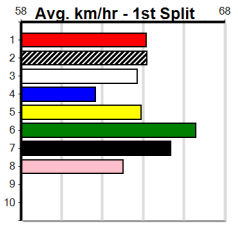

14 (E2)

Distance: 390m, Race Type: Grade 5 T3, Total Prizemoney: $1,530
1st: $1,000, 2nd: $320, 3rd: $160, 4th: $50

1:09PM

(VIC time)

Watchdog Tips: 0 0 0 0 Bet: .