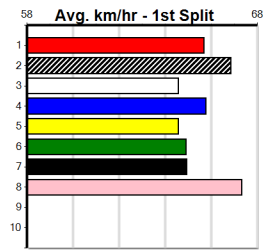

Ballarat

6

11:02AM

(VIC time)

SWEET NETTY'S CATERING

Distance: 390m, Race Type: Grade 5 T3, Total Prizemoney: \$1,530
1st: \$1,000, 2nd: \$320, 3rd: \$160, 4th: \$50

Watchdog Tips:

Bet: