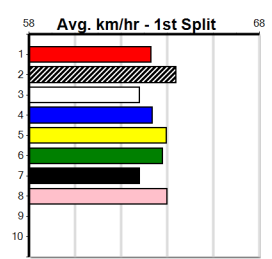

RSN GREY AREAS - WEDNESDAY & FRIDAY

Distance: 390m, Race Type: Grade 5 T3, Total Prizemoney: $1,530
1st: $1,000, 2nd: $320, 3rd: $160, 4th: $50

NICE ONE TOM (2) has recorded good wins in 2 of his last 3 starts and he looks hard to beat again in this. SALMON SPRAY (5) has the speed to overcome her tricky draw and she could be prominent throughout here.

Watchdog Tips: 2 5 4 8 **Bet:** Win 2

1 MORAINE BALOO [5] *** SCRATCHED *** $6.50
RBD Dog Nov-20 Sire: RAW ABILITY Dam: STRONGBETH
Owner(s): J Clarke
Trainer: Jack Clarke (Creswick)
Winning Distances: < 300m (0) 300 - 399m (6) 400 - 499m (10) 500 - 599m (0) 600 - 699m (0) > 700m (0)
Winning Weights: 32.7(3) 32.8(1) 33.0(5) 33.1(3) 33.2(1) 33.4(2) 33.7(1)
8th (3) 33.7 300 HVL R11 01-Nov-24 17.47 16.82 9.50L CLARK (16.82) S/8 . . . . . 4.12 $41.60 T3-5
7th (3) 33.7 390 BAL R13 11-Nov-24 23.26 22.11 17.00 VOLKANOVSKI (22.11) M/77 . . . . . 8.67 $13.30 T3-5
1st (6) 33.4 390 SHP R12 21-Nov-24 22.15 22.13 3.75L MARIETTA ICON (22.40) M/11 . . . . . 8.41 $13.80 T3-5
1st (6) 33.1 450 SHP R8 28-Nov-24 25.84 25.42 1.75L AUDITION (25.96) M/121 . . . . . SW 6.75 $2.60 5
8th (3) 32.9 500 BEN R8 04-Dec-24 29.40 28.34 13.00 CROWNING GLORY (28.53) M/778 . . . . . 6.94 $5.50 5
8th (6) 32.9 460 GEL R6 20-Dec-24 26.98 25.94 14.00 NACHO PROBLEM (26.01) M/778 . . . . . 6.98 $47.30 5
6th (2) 32.2 425 BEN R10 10-Jan-25 24.40 23.58 11.00 I'M WHAT'S NEXT (23.69) M/555 . . . . . 6.60 $42.20 5
4th (6) 32.5 390 BAL R12 18-Jan-25 22.77 22.22 4.00L NICE ONE TOM (22.51) M/63 . . . . . SW 8.81 $7.60 T3-5
Last 3 wins NOT included above
1st (2) 33.2 390 WBL R9 07-Mar-24 22.26 21.79 1.00L TEXICALI FLASH (22.33) Q/44 . . . . . SW 8.66 $3.20 5
1st (5) 33.0 410 HOR R6 02-Apr-24 23.43 23.24 4.75L ZENI BALE (23.76) Q/11 . . . . . 10.31 $12.40 5
1st (6) 33.1 425 BEN R11 18-Sep-24 24.23 24.12 0.75L FAR NORTH (24.27) M/111 . . . . . 6.70 $22.20 T3-5

2 NICE ONE TOM [5] Good wins in 2 of his last 3 starts, one to beat. $3.20
BE Dog Mar-22 Sire: TOMMY SHELBY Dam: IVY WREN
Owner(s): B Fulton
Trainer: Peter Fulton (Ecklin South)
Winning Distances: < 300m (0) 300 - 399m (4) 400 - 499m (4) 500 - 599m (0) 600 - 699m (0) > 700m (0)
Winning Weights: 27.5(1) 28.1(1) 28.3(1) 28.4(1) 28.8(1) 29.2(1) 29.6(2)
7th (2) 28.7 400 GEL R5 22-Nov-24 23.26 22.27 11.00 MAKE THE CUT (22.49) M/77 . . . . . 8.89 $28.90 5
7th (2) 29.2 410 HOR R9 26-Nov-24 23.81 22.97 9.00L LEO BALE (23.18) Q/66 . . . . . 10.76 $70.10 5
6th (3) 29.3 390 BAL R14 11-Dec-24 22.74 22.02 9.50L MAYBE RAIN (22.09) Q/24 . . . . . 8.53 $14.10 5
8th (5) 29.3 390 WBL R4 26-Dec-24 23.75 21.98 18.00 MYOLA THUNDER (22.50) Q/88 . . . . . V7 9.33 $4.50 5
4th (7) 29.3 390 WBL R7 02-Jan-25 22.74 22.01 3.75L BANK ON FRANKIE (22.48) Q/32 . . . . . 8.79 $8.30 5
1st (1) 29.6 390 WBL R12 07-Jan-25 22.45 21.88 1.75L BLACK BOW (22.56) Q/23 . . . . . SW 8.68 $1.40 5
5th (1) 29.8 410 HOR R10 14-Jan-25 24.30 23.00 14.00 MORE BEER PLEASE (23.37) Q/45 . . . . . 10.59 $5.30 5
1st (7) 29.6 390 BAL R12 18-Jan-25 22.51 22.22 0.10L KIRWAN (22.51) M/32 . . . . . 8.70 $7.10 T3-5
Last 3 wins NOT included above
1st (8) 28.8 410 HOR R12 19-Mar-24 23.63 23.01 0.25L DASHING CLAUDIA (23.65) M/11 . . . . . 10.40 $5.20 5
1st (6) 28.4 390 WBL R12 28-Mar-24 22.40 22.03 0.10L GAS MAN (22.41) M/32 . . . . . 8.69 $6.70 5
1st (1) 27.5 410 HOR R7 27-Aug-24 23.34 23.09 1.00L MOTOR HEAD MAXIM (23.41) Q/11 . . . . . 10.39 $5.20 5