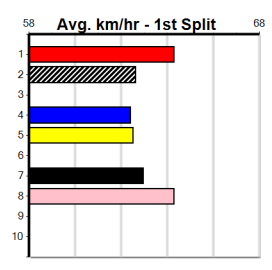

Ballarat
4
10:28AM
(VIC time)

EUREKA CONCRETE

Distance: 450m, Race Type: Grade 5 T3, Total Prizemoney: $1,530
1st: $1,000, 2nd: $320, 3rd: $160, 4th: $50

Watchdog Tips: [ ] [ ] [ ] [ ] **Bet:** [ ]

Form Box Wgt Dist Track Date Time BON Margin 1st/2nd (Time) PIR Checked Comment W/R Split 1 S/P Grade

1
PRETTY CAPRI [5]
BE Bitch Oct-21 Sire: HOOKED ON SCOTCH Dam: PRETTY MUCH Trainer: Michael Katsiris (Thomastown)
Owner(s): K Iles
Winning Distances: < 300m (0) 300 - 399m (0) 400 - 499m (4) 500 - 599m (4) 600 - 699m (0) > 700m (0)
Winning Weights: 27.8(1) 28.1(4) 28.4(1) 28.5(1) 28.8(1)
5th (6) 27.9 515 SAN R12 05-Sep-24 30.13 29.33 6.00L SODA APACHE (29.74) M/4666 . SW . 5.20 $6.20 5
1st (1) 28.1 460 WGL R8 10-Sep-24 26.14 26.03 0.50L FERNANDO GOMEZ (26.17) M/574 . . . 6.64 $4.70 X45
6th (8) 28.1 460 WGL R6 17-Sep-24 26.31 25.79 6.50L KISAUNI (25.86) M/776 . SW . 6.77 $8.30 X45
3rd (4) 28.2 515 SAN R12 24-Oct-24 29.80 29.13 3.5L PAW LOUIS (29.57) M/2444 . . . 5.17 $5.30 5
5th (4) 28.4 515 SAP R8 28-Oct-24 29.97 29.42 8.00L BUDDY MONELLI (29.42) M/6756 . . . 5.24 $19.80 X34
6th (8) 28.6 435 SLE R10 03-Nov-24 24.85 24.26 5.00L KELLY JANE (24.51) S/666 . V14 . 5.41 $13.00 5
8th (7) 28.4 435 SLE R11 24-Nov-24 25.08 24.22 7.50L EL CRIMP ADORE (24.58) M/888 . . . 5.54 $18.30 5
5= (6) 29.0 350 HVL R6 19-Jan-25 19.51 19.09 5.50L SKETCHY DEMOS (19.14) M/5 . . . 6.54 $76.40 5
Last 3 wins NOT included above
1st (3) 28.5 450 BAL R5 28-Jul-24 25.64 25.57 3.00L HAD A MISCHIEF (25.83) Q/111 . . . 6.58 $7.90 T3-5
1st (3) 27.8 460 WGL R5 16-Aug-24 25.77 25.63 6.00L BLACK PINK (26.17) M/11 . . . 6.57 $2.50 5NP
1st (1) 28.4 510 SLE R6 21-Aug-24 28.92 28.92 4.75L BOURNE SARAH (29.25) M/111 . . . 9.24 $1.40 5

Box History

Bx	1st	2nd	3rd	4th	5th	6th	7th	8th
1	3			1	1			
2	1				1	2		
3	3		1				1	
4		1	2		1	2	1	
5			2				1	1
6	1		2	1	2	1		
7		1		1	2	2	1	
8		1			1	4	1	

Prize Best Starts Trk/Dts APM $26228.13 25.64(3)-28/7/24 50-8-3-11 2-1-0-1 4722