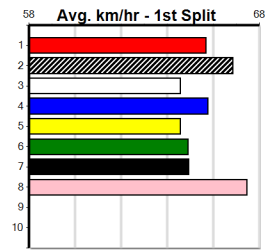

SWEET NETTY'S CATERING

Distance: 390m, Race Type: Grade 5 T3, Total Prizemoney: $1,530
1st: $1,000, 2nd: $320, 3rd: $160, 4th: $50

WESTERN BALE (6) can explode once into full stride in his races and could make his presence felt.
CIRCLE OF SPACE (2) will appreciate the empty draw inside and can settle on the speed. CYRPTO PRINCE (8) has solid claims

Watchdog Tips: 6 2 8 5 **Bet:** Box Trifecta 2,5,6,8 ($10 for 41.67%)

1 **NAYELI [5]** *** SCRATCHED *** **$99.00**
BK Bitch Sep-21 Sire: BARCIA BALE Dam: MARLEY SPRITE Trainer: Chelsi Madigan (Golden Square)
Owner(s): C Madigan
Winning Distances: < 300m (0) 300 - 399m (2) 400 - 499m (6) 500 - 599m (0) 600 - 699m (0) > 700m (0)
Winning Weights: 28.1(2) 28.4(2) 28.5(1) 28.6(1) 29.0(2)
2nd (1) 28.7 450 SHP R5 19-Aug-24 25.48 24.90 1.75L BUCK SHINES (25.37) M/312 . . . 6.63 $2.30 5
8th (1) 28.7 450 SHP R7 26-Aug-24 26.26 25.36 11.00 IMANI (25.55) M/236 . . . 6.62 $5.20 5
1st (3) 29.0 405 COO R18 04-Oct-24 23.50 23.16 0.75L MY OH MY (23.55) . . . $3.00 X34
4th (7) 28.8 425 BEN R12 18-Oct-24 24.36 23.95 6.00L ASTON ZOOM (23.95) S/743 . . SW . 6.66 $4.40 5
3rd (2) 28.6 525 MEP R7 27-Nov-24 30.45 30.02 1.5L CASH NOW (30.36) M/1111 . . . 5.14 $1.90 5
3rd (2) 28.5 525 MEP R7 04-Dec-24 30.58 29.74 2.75L GOLIATH (30.40) M/2112 . . . 5.19 $6.80 5
5th (5) 28.5 450 SHP R6 09-Dec-24 26.19 25.03 10.00 BLACK SERIES (25.49) M/654 . . . 6.86 $3.60 5
5th (3) 29.2 425 BEN R9 17-Jan-25 24.38 23.55 2.75L FOUR PIES SAINT (24.19) M/223 . . . 6.52 $3.60 5NP
Last 3 wins NOT included above
1st (3) 29.0 450 BAL R9 20-Dec-23 25.47 25.04 2.25L FIERY FLIRT (25.63) M/112 . . . W 6.50 $4.60 RW
1st (7) 28.5 450 WBL R7 11-Jan-24 25.22 25.02 3.00L FIREWORKS (25.41) Q/111 . . . 6.44 $3.60 5
1st (4) 28.1 390 SHP R9 04-Mar-24 22.11 22.09 2.50L AXEDALE PIRATE (22.28) M/11 . . SW . 8.42 $2.30 X45

2 **CIRCLE THE SPACE [5]** **$4.00**
BK Dog Dec-21 Sire: KC AND ALL Dam: CIRCLE OF DREAMS Trainer: Andrea Gurry (Nhili)
Owner(s): A Gurry
Winning Distances: < 300m (0) 300 - 399m (4) 400 - 499m (2) 500 - 599m (0) 600 - 699m (0) > 700m (0)
Winning Weights: 34.4(1) 34.6(1) 34.7(1) 35.0(1) 35.1(1) 36.2(1)
7th (6) 36.2 410 HOR R12 03-Dec-24 23.92 23.06 8.00L ORIENTAL OPHELIA (23.38) M/55 . . . 10.64 $24.60 5
4th (4) 36.2 410 HOR R12 07-Dec-24 24.07 23.34 5.50L DASH OF CRIMSON (23.70) M/55 . . . 10.62 $3.10 T3-5
1st (6) 36.2 410 HOR R5 13-Dec-24 23.57 23.27 1.00L GYPSY ORDAIN (23.63) Q/11 . . SW . 10.30 $7.10 5
6th (2) 36.2 390 WBL R13 19-Dec-24 22.68 21.82 5.50L HENRY BALE (22.30) S/75 . . . 8.90 $6.00 5
2nd (4) 36.8 410 HOR R11 31-Dec-24 23.66 23.29 1.5L GET IT DONE (23.57) Q/22 . . . 10.37 $4.10 5
8th (7) 36.2 390 WBL R13 09-Jan-25 22.85 21.75 9.50L MOTOR HEAD MAXIM (22.19) S/67 . . . 8.93 $10.70 5
2nd (3) 36.6 410 HOR R10 14-Jan-25 23.77 23.00 6.00L MORE BEER PLEASE (23.37) M/22 . . . 10.52 $17.10 5
4th (2) 36.6 410 HOR R12 21-Jan-25 23.94 22.87 11.00 KIRWAN (23.21) M/33 . . . 10.49 $9.40 5
Last 3 wins NOT included above
1st (5) 34.7 390 WBL R4 29-Jul-24 22.59 22.35 1.75L GO GO DAISY (22.71) M/11 . . SW . 8.75 $2.00 6G
1st (3) 35.1 390 WBL R10 20-Aug-24 22.46 22.30 3.00L REMARLI (22.67) Q/11 . . . 8.60 $3.40 5
1st (3) 35.0 410 HOR R5 21-Sep-24 23.65 23.33 4.00L JOEY BALE (23.92) M/11 . . . 10.44 $10.70 T3-5