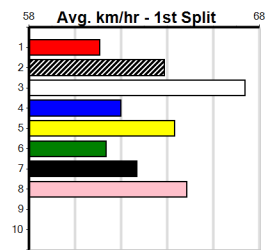

Distance: 390m, Race Type: Tier 3 - Grade 6, Total Prizemoney: $1,530
1st: $1,000, 2nd: $320, 3rd: $160, 4th: $50

PEGASUS BALE (2) can show good speed once fully balanced and he looks hard to hold out from his good draw here. PYRENEES PRINCE (1) is an improving type and he is drawn to get all the breaks. HARLOW'S BOY (6) has claims

Watchdog Tips: 2 1 6 5 Bet: Win 2

Form Box Wgt Dist Track Date Time BON Margin 1st/2nd (Time) PIR Checked Comment W/R Split 1 S/P Grade
PYRENEES PRINCE [6] Smart win from this box last start, chance here. $4.00
Owner(s): I Robinson
Sire: WHISKEY RIOT Dam: ALCYONE
Trainer: Hazellie Robinson (Avoca)
Winning Distances: < 300m (0) 300 - 399m (1) 400 - 499m (1) 500 - 599m (0) 600 - 699m (0) > 700m (0)
Winning Weights: 31.4(1) 31.9(1)
6th (6) 31.6 410 HOR R1 07-Dec-24 24.55 23.34 11.00 HUSKY BAILEY (23.80) M/87 . . . . 11.15 $16.40 M
1st (2) 31.4 410 HOR R1 13-Dec-24 23.78 23.27 1.75L ZINZAN SAMMY (23.89) Q/11 . . . . SW . . . . 10.56 $6.20 M
7th (1) 31.6 425 BEN R3 20-Dec-24 25.18 23.75 9.00L JOLLY ETHICS (24.56) M/677 . . . . 6.81 $29.40 7
3rd (3) 31.5 390 BAL R10 30-Dec-24 22.75 22.30 6.00L HARLEY RIOT (22.35) Q/43 . . . . 8.70 $15.40 T3-7
3rd (8) 31.7 390 BAL R10 06-Jan-25 22.81 22.43 5.50L CANDY STRIDE (22.44) M/32 . . . . 8.63 $9.60 T3-7
8th (2) 31.9 390 BAL R3 13-Jan-25 23.11 22.08 13.00 JUICY GOSSIP (22.25) M/77 . . . . 8.81 $12.10 T3-7
1st (1) 31.9 390 BAL R10 18-Jan-25 22.62 22.22 0.50L GUNAI CYCLONE (22.65) M/22 . . . . SW 8.61 $21.10 T3-7
5th (1) 31.9 390 BAL R3 27-Jan-25 23.76 23.18 8.00L HARLOW'S BOY (23.20) M/55 . . . . 9.27 $2.70 T3-6
Last 3 wins NOT included above
Prize Best $2640.00
Starts 22.56(7)-25/11/24
Trk/Dts 11-2-1-2
APM 6-1-1-2 2376

BD Dog Jul-22 Sire: FERAL FRANKY Dam: QUAIL BALE
PEGASUS BALE [6] Can show good speed once fully balanced, go close. $2.20
Owner(s): L Harris
Trainer: Tammy Kennedy-harris (Devon M)
Winning Distances: < 300m (0) 300 - 399m (2) 400 - 499m (0) 500 - 599m (0) 600 - 699m (0) > 700m (0)
Winning Weights: 35.7(1) 36.2(1)
6th (8) 36.1 390 SHP R2 21-Dec-24 22.72 22.17 7.00L FOUR PIES SAINT (22.25) S/64 . . . . 8.62 $7.10 7
1st (4) 35.7 390 WBL R9 26-Dec-24 22.35 21.98 2.50L MADDY GIBLET (22.51) M/31 . . . . 8.77 $17.00 7
8th (4) 36.1 390 SHP R2 06-Jan-25 23.16 22.07 6.00L JOE THE GOOSE (22.77) M/66 . . . . 8.70 $3.80 X67
4th (1) 36.5 390 SHP R10 11-Jan-25 22.71 22.09 8.50L SHOCK AND AWE (22.14) M/33 . . . . 8.69 $8.70 RW
4th (4) 36.5 390 BAL R1 15-Jan-25 23.06 21.99 8.50L SUNNY BOY (22.47) S/64 . . . . 8.96 $13.50 X67
7th (2) 36.6 390 SHP R9 20-Jan-25 23.07 21.60 15.00 GOT A MESSAGE (22.07) M/47 . . . . 8.59 $22.70 6G
2nd (8) 37.1 390 SHP R10 23-Jan-25 22.68 22.31 2.75L TURNPIKE LANE (22.50) M/53 . . . . 8.67 $3.30 T3-6
4th (2) 37.1 390 BAL R3 27-Jan-25 23.44 23.18 3.5L HARLOW'S BOY (23.20) M/44 . . . . 9.22 $2.10 T3-6
Last 3 wins NOT included above
1st (6) 36.2 390 BAL R1 18-Sep-24 22.46 21.78 3.00L RADIATION BAND (22.66) M/11 . . . . SW . . . . 8.57 $8.50 M
Prize Best $5545.00
Starts 22.46(6)-18/9/24
Trk/Dts 17-2-4-1
APM 8-1-3-0 3478