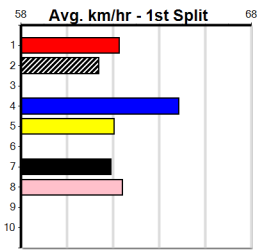

TUDOR ELECTRICAL

Distance: 390m, Race Type: Tier 3 - Maiden, Total Prizemoney: $1,530
1st: $1,000, 2nd: $320, 3rd: $160, 4th: $50

Watchdog Tips: ☐ ☐ ☐ ☐ ☐ Bet:

Form Box	Wgt	Dist	Track	Date	Time	BON	Margin	1st/2nd (Time)	PIR	Checked	Comment	WR	Split 1	S/P	Grade

1

LADY BOMBSHELL [M]
BK Bitch Apr-22 Sire: SH AVATAR Dam: SETTLED
Owner(s): S Hamilton Trainer: Sheldon Hamilton (Smythes Cree)
Winning Distances: < 300m (0) 300 - 399m (0) 400 - 499m (0) 500 - 599m (0) 600 - 699m (0) > 700m (0)
Winning Weights:
6th (4) 23.7 525 MEP R1 04-Sep-24 31.81 30.09 18.00 ROMANTIC RED (30.61) M/3555 . . . . . 5.39 $19.00 M
2nd (6) 25.4 525 MEP R1 22-Jan-25 31.50 29.86 11.00 DARK MIRACLE (30.76) Q/1122 . . . . . 5.30 $15.80 M

Box History

Bx	1st	2nd	3rd	4th	5th	6th	7th	8th
1								
2								
3								
4						1		
5								
6		1						
7								
8								

Last 3 wins NOT included above

Prize Best	$590.00
Starts	2-0-1-0
Trk/Dts	0-0-0-0
APM	590

2

PAW FORRESTER [M]
BD Dog Jan-23 Sire: YOZO BALE Dam: KNICKS BALE
Owner(s): L Harris Trainer: Luke Harris (Devon Meadows)
Winning Distances: < 300m (0) 300 - 399m (0) 400 - 499m (0) 500 - 599m (0) 600 - 699m (0) > 700m (0)
Winning Weights:
5th (5) 31.7 400 GEL R1 10-Dec-24 23.55 22.51 8.00L MOTIVATE (23.00) S/75 . . . . . 8.76 $15.00 M
3rd (7) 31.2 435 SLE R1 18-Dec-24 25.32 24.38 11.00 STAR STATUS (24.61) S/744 . . . . . 5.58 $3.50 T3-M
8th (4) 31.0 450 BAL R9 24-Dec-24 27.24 25.09 31.00 ROTHWELL PAUL (25.09) M/788 . . . . . 6.90 $24.10 T3-M
6th (3) 30.6 390 BAL R1 30-Dec-24 23.25 22.30 8.00L HARLOW'S BOY (22.69) S/66 . . . . . 8.94 $9.70 T3-M
8th (7) 31.5 390 BAL R1 06-Jan-25 23.95 22.43 17.00 MAURITIAN LUCAS (22.79) S/88 . . . . . 9.13 $36.70 T3-M
7th (3) 31.2 460 WGL R3 09-Jan-25 26.60 25.74 13.00 EMPTINESS (25.74) M/555 . . . . . 6.74 $33.20 T3-M
7th (5) 32.0 435 SLE R1 15-Jan-25 26.06 24.57 22.00 CHANCE O'LEARY (24.57) S/866 . . . V0 . . . . . 5.69 $32.70 T3-M
4th (1) 32.6 390 SHP R2 23-Jan-25 23.14 22.32 5.50L FLASH ABBEY (22.77) S/44 . . . . . 8.94 $24.50 T3-M

Box History

Bx	1st	2nd	3rd	4th	5th	6th	7th	8th
1				1				
2						1		
3						1	1	
4				1				1
5				1	1			2
6		1		2				
7	1	2					2	1
8			1	1	1			

Last 3 wins NOT included above

Prize Best	$1495.00
Starts	23.25(3)-30/12/24
Trk/Dts	22-0-2-3
APM	3-0-0-0
APM	973

3

*** VACANT BOX ***
Sire: Dam:
Owner(s): Trainer:
Winning Distances: < 300m (0) 300 - 399m (0) 400 - 499m (0) 500 - 599m (0) 600 - 699m (0) > 700m (0)
Winning Weights:

Box History

Bx	1st	2nd	3rd	4th	5th	6th	7th	8th
1								
2								
3								
4								
5								
6								
7								
8								

4

TWO BAYS [M]
BD Dog Oct-22 Sire: JUNGLE DEUCE Dam: EBBY BRAE
Owner(s): P White Trainer: Debbie Bewley (Pentland Hills)
Winning Distances: < 300m (0) 300 - 399m (0) 400 - 499m (0) 500 - 599m (0) 600 - 699m (0) > 700m (0)
Winning Weights:
5th (7) 31.8 390 WBL R2 04-Jan-25 22.96 22.03 9.50L HAPPY AND NUMB (22.31) M/45 . . . . . 8.83 $54.10 MH
6th (5) 31.8 390 WBL R2 09-Jan-25 23.07 21.75 12.00 DEMOLISH (22.27) M/66 . . . . . 9.12 $17.30 MF
3rd (4) 31.3 390 WBL R3 13-Jan-25 22.64 22.26 5.00L PAW ELECTRA (22.30) M/53 . . . . . 8.78 $4.00 M
F (4) 31.6 390 BAL R2 18-Jan-25 0.00 22.22 . HOOKED ON JING (22.43) M/88 . . . V5 . . . . . 10.61 $7.00 T3-M

Box History

Bx	1st	2nd	3rd	4th	5th	6th	7th	8th
1								
2								
3								
4			1					
5						1		
6								
7					1			
8								

Last 3 wins NOT included above

Prize Best	$160.00
Starts	4-0-0-1
Trk/Dts	0-0-0-0
APM	160