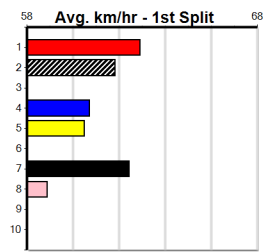

GREYHOUND CLUBS VICTORIA

9

11:51AM

(VIC time)

Distance: 390m, Race Type: Tier 3 - Maiden, Total Prizemoney: $1,530
1st: $1,000, 2nd: $320, 3rd: $160, 4th: $50

ASTON CAPER (2) showed ability when placed here last start and she may be the one to beat in this. SALEENA BALE (4) can race on the speed from the outset and she looks set to be right in the finish. HEY ELLA (5) has claims as well.

Watchdog Tips: **2** **4** **5** **1** **Bet:** **Quinella 2/4 ($10 for 1000%)**

1

SUPER SEALANT [M] **Gun draw, placed in 3 from 5 here, can threaten.** **$6.50**

RBD Dog Feb-23 Sire: RAZOR'S EDGE Dam: SUPER C AZELLE Trainer: Raymond Farquhar (Eureka)

Owner(s): R Farquhar
Winning Distances: < 300m (0) 300 - 399m (0) 400 - 499m (0) 500 - 599m (0) 600 - 699m (0) > 700m (0)

Winning Weights:

Box	Age	Wgt	Dist	Track	Date	Time	BON	Margin	1st/2nd (Time)	PIR	Checked	Comment	W/R	Split 1	S/P	Grade
3rd (6)	30.6	390	BAL	R1	24-Oct-24	22.98	22.08	8.50L	MAJOR ALLEN (22.39)	M/33	.	.	.	8.74	$5.40	M
4th (8)	30.6	300	HVL	R1	08-Nov-24	17.36	16.77	1.00L	DECODED (17.30)	M/3	.	.	.	4.04	$3.80	T3-M
2nd (3)	30.7	390	BAL	R10	18-Nov-24	22.83	22.32	1.5L	PARNASSUS (22.73)	Q/11	.	.	R	8.57	$3.00	T3-M
3rd (8)	30.4	390	WBL	R2	25-Nov-24	23.30	22.27	15.00	FOUR PIES SAINT (22.32)	M/34	.	.	VO	8.86	$4.20	M
2nd (2)	29.9	390	WBL	R1	28-Dec-24	22.93	22.02	1.75L	CANYA KELSEY (22.81)	M/22	.	.	.	8.95	$4.80	M
7th (8)	30.5	390	BAL	R1	06-Jan-25	23.83	22.43	15.00	MAURITIAN LUCAS (22.79)	M/67	.	.	.	9.08	$5.40	T3-M
2nd (3)	30.2	390	BAL	R2	13-Jan-25	22.97	22.08	4.00L	MAURITIAN NITRO (22.70)	M/22	.	.	.	8.69	$11.50	T3-M
6th (5)	29.7	390	BAL	R2	18-Jan-25	23.50	22.22	16.00	HOOKED ON JING (22.43)	M/66	.	.	.	9.11	$7.20	T3-M

Last 3 wins NOT included above

Box	1st	2nd	3rd	4th	5th	6th	7th	8th
1								
2		1						
3								
4								
5						1		
6			1					
7		1						
8			1	1				1

Prize		$1890.00
Best	22.83(3)-18/11/24	
Starts	9-0-3-3	
Trk/Dts	5-0-2-1	
APM	1502	

2

ASTON CAPER [M] **Showed talent in last start placing, one to beat.** **$2.40**

F Bitch Apr-23 Sire: ASTON DEE BEE Dam: ASTON GENEVE Trainer: Chris Reynolds (Little River)

Owner(s): R Borda
Winning Distances: < 300m (0) 300 - 399m (0) 400 - 499m (0) 500 - 599m (0) 600 - 699m (0) > 700m (0)

Winning Weights:

Box	Age	Wgt	Dist	Track	Date	Time	BON	Margin	1st/2nd (Time)	PIR	Checked	Comment	W/R	Split 1	S/P	Grade
8th (7)	27.3	390	BAL	R2	13-Dec-24	23.46	22.19	15.00	MAJOR LIGHTYEAR (22.44)	M/88	.	.	W	8.91	$23.30	M
5th (2)	26.8	400	GEL	R2	20-Dec-24	23.35	22.43	4.25L	SUNNY BOY (23.07)	M/45	.	.	.	8.53	$45.00	M
3rd (8)	27.3	390	BAL	R2	20-Jan-25	22.65	22.23	3.5L	COUNTY ART (22.41)	M/34	.	.	.	8.61	$5.40	M

Last 3 wins NOT included above

Box	1st	2nd	3rd	4th	5th	6th	7th	8th
1								
2					1			
3								
4								
5								
6								
7								1
8		1						

Prize		$160.00
Best	22.65(8)-20/1/25	
Starts	3-0-0-1	
Trk/Dts	2-0-0-1	
APM	160	

3

*** VACANT BOX ***

Sire: Dam: Trainer:

Owner(s):
Winning Distances: < 300m (0) 300 - 399m (0) 400 - 499m (0) 500 - 599m (0) 600 - 699m (0) > 700m (0)

Winning Weights:

Box History