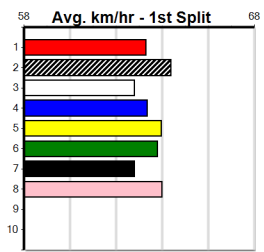

(VIC time)

RSN GREY AREAS - WEDNESDAY & FRIDAY

Distance: 390m, Race Type: Grade 5 T3, Total Prizemoney: $1,530
1st: $1,000, 2nd: $320, 3rd: $160, 4th: $50

Watchdog Tips: ☐ ☐ ☐ ☐ ☐ ☐
Bet:

Form	Box	Wgt	Dist	Track	Date	Time	BON	Margin	1st/2nd (Time)	PIR	Checked	Comment	WR	Split 1	S/P	Grade

1 MORAINE BALOO [5]
RBD Dog Nov-20 Sire: RAW ABILITY Dam: STRONGBETH
Owner(s): J Clarke Trainer: Jack Clarke (Creswick)
Winning Distances: < 300m (0) 300 - 399m (6) 400 - 499m (10) 500 - 599m (0) 600 - 699m (0) > 700m (0)
Winning Weights: 32.7(3) 32.8(1) 33.0(5) 33.1(3) 33.2(1) 33.4(2) 33.7(1)

8th (3)	33.7	300	HVL	R11	01-Nov-24	17.47	16.82	9.50L CLARK (16.82)	S/8	.	.	.	.	4.12	$41.60	T3-5
7th (3)	33.7	390	BAL	R13	11-Nov-24	23.26	22.11	17.00 VOLKANOVSKI (22.11)	M/77	.	.	.	.	8.67	$13.30	T3-5
1st (6)	33.4	390	SHP	R12	21-Nov-24	22.15	22.13	3.75L MARIETTA ICON (22.40)	M/11	.	.	.	.	8.41	$13.80	T3-5
1st (6)	33.1	450	SHP	R8	28-Nov-24	25.84	25.42	1.75L AUDITION (25.96)	M/121	.	SW	.	.	6.75	$2.60	5
8th (3)	32.9	500	BEN	R8	04-Dec-24	29.40	28.34	13.00 CROWNING GLORY (28.53)	M/778	.	.	.	.	6.94	$5.50	5
8th (6)	32.9	460	GEL	R6	20-Dec-24	26.98	25.94	14.00 NACHO PROBLEM (26.01)	M/778	.	.	.	.	6.98	$47.30	5
6th (2)	32.2	425	BEN	R10	10-Jan-25	24.40	23.58	11.00 I'M WHAT'S NEXT (23.69)	M/555	.	.	.	.	6.60	$42.20	5
4th (6)	32.5	390	BAL	R12	18-Jan-25	22.77	22.22	4.00L NICE ONE TOM (22.51)	M/63	.	SW	.	.	8.81	$7.60	T3-5

Last 3 wins NOT included above

1st (2)	33.2	390	WBL	R9	07-Mar-24	22.26	21.79	1.00L TEXICALI FLASH (22.33)	Q/44	.	SW	.	.	8.66	$3.20	5
1st (5)	33.0	410	HOR	R6	02-Apr-24	23.43	23.24	4.75L ZENI BALE (23.76)	Q/11	.	.	.	.	10.31	$12.40	5
1st (6)	33.1	425	BEN	R11	18-Sep-24	24.23	24.12	0.75L FAR NORTH (24.27)	M/111	.	.	.	.	6.70	$22.20	T3-5

2 NICE ONE TOM [5]
BE Dog Mar-22 Sire: TOMMY SHELBY Dam: IVY WREN
Owner(s): B Fulton Trainer: Peter Fulton (Ecklin South)
Winning Distances: < 300m (0) 300 - 399m (4) 400 - 499m (4) 500 - 599m (0) 600 - 699m (0) > 700m (0)
Winning Weights: 27.5(1) 28.1(1) 28.3(1) 28.4(1) 28.8(1) 29.2(1) 29.6(2)

7th (2)	28.7	400	GEL	R5	22-Nov-24	23.26	22.27	11.00 MAKE THE CUT (22.49)	M/77	.	.	.	.	8.89	$28.90	5
7th (2)	29.2	410	HOR	R9	26-Nov-24	23.81	22.97	9.00L LEO BALE (23.18)	Q/66	.	.	.	.	10.76	$70.10	5
6th (3)	29.3	390	BAL	R14	11-Dec-24	22.74	22.02	9.50L MAYBE RAIN (22.09)	Q/24	.	.	.	.	8.53	$14.10	5
8th (5)	29.3	390	WBL	R4	26-Dec-24	23.75	21.98	18.00 MYOLA THUNDER (22.50)	Q/88	.	V7	.	.	9.33	$4.50	5
4th (7)	29.3	390	WBL	R7	02-Jan-25	22.74	22.01	3.75L BANK ON FRANKIE (22.48)	Q/33	.	.	.	.	8.79	$8.30	5
1st (1)	29.6	390	WBL	R12	07-Jan-25	22.45	21.88	1.75L BLACK BOW (22.56)	Q/22	.	SW	.	.	8.68	$1.40	5
5th (1)	29.8	410	HOR	R10	14-Jan-25	24.30	23.00	14.00 MORE BEER PLEASE (23.37)	Q/45	.	.	.	.	10.59	$5.30	5
1st (7)	29.6	390	BAL	R12	18-Jan-25	22.51	22.22	0.10L KIRWAN (22.51)	M/32	.	.	.	.	8.70	$7.10	T3-5

Last 3 wins NOT included above

1st (8)	28.8	410	HOR	R12	19-Mar-24	23.63	23.01	0.25L DASHING CLAUDIA (23.65)	M/11	.	.	.	.	10.40	$5.20	5
1st (6)	28.4	390	WBL	R12	28-Mar-24	22.40	22.03	0.10L GAS MAN (22.41)	M/32	.	.	.	.	8.69	$6.70	5
1st (1)	27.5	410	HOR	R7	27-Aug-24	23.34	23.09	1.00L MOTOR HEAD MAXIM (23.41)	Q/11	.	.	.	.	10.39	$5.20	5