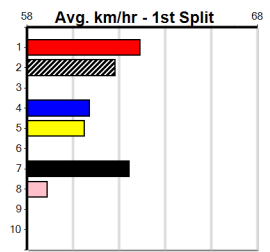

Distance: 390m, Race Type: Tier 3 - Maiden, Total Prizemoney: $1,530
1st: $1,000, 2nd: $320, 3rd: $160, 4th: $50

Watchdog Tips:

Bet:

Form Box	Wgt	Dist	Track	Date	Time	BON	Margin	1st/2nd (Time)	PIR	Checked	Comment	WR	Split 1	S/P	Grade

1

SUPER SEALANT [M]
RBD Dog Feb-23 Sire: RAZOR'S EDGE Dam: SUPER C AZELLE
Owner(s): R Farquhar Trainer: Raymond Farquhar (Eureka)
Winning Distances: < 300m (0) 300 - 399m (0) 400 - 499m (0) 500 - 599m (0) 600 - 699m (0) > 700m (0)
Winning Weights:

Rank	Box	Wgt	Dist	Track	Date	Time	BON	Margin	1st/2nd (Time)	PIR	Checked	Comment	WR	Split 1	S/P	Grade
3rd	(6)	30.6	390	BAL	R1	24-Oct-24	22.98	22.08	8.50L MAJOR ALLEN (22.39)	M/33	.	.	.	8.74	$5.40 M	
4th	(8)	30.6	300	HVL	R1	08-Nov-24	17.36	16.77	1.00L DECODED (17.30)	M/3	.	.	.	4.04	$3.80 T3-M	
2nd	(3)	30.7	390	BAL	R10	18-Nov-24	22.83	22.32	1.5L PARNASSUS (22.73)	Q/11	.	.	R	8.57	$3.00 T3-M	
3rd	(8)	30.4	390	WBL	R2	25-Nov-24	23.30	22.27	15.00 FOUR PIES SAINT (22.32)	M/34	.	.	VO	8.86	$4.20 M	
2nd	(2)	29.9	390	WBL	R1	28-Dec-24	22.93	22.02	1.75L CANYA KELSEY (22.81)	M/22	.	.	.	8.95	$4.80 M	
7th	(8)	30.5	390	BAL	R1	06-Jan-25	23.83	22.43	15.00 MAURITIAN LUCAS (22.79)	M/67	.	.	.	9.08	$5.40 T3-M	
2nd	(3)	30.2	390	BAL	R2	13-Jan-25	22.97	22.08	4.00L MAURITIAN NITRO (22.70)	M/22	.	.	.	8.69	$11.50 T3-M	
6th	(5)	29.7	390	BAL	R2	18-Jan-25	23.50	22.22	16.00 HOOKED ON JING (22.43)	M/66	.	.	.	9.11	$7.20 T3-M	

Last 3 wins NOT included above

Bx	1st	2nd	3rd	4th	5th	6th	7th	8th
1								
2		1						
3		2						
4								
5						1		
6			1					
7		1						
8			1	1				1

Prize		$1890.00
Best	22.83(3)-18/11/24	
Starts	9-0-3-3	
Trk/Dts	5-0-2-1	
APM	1502	

2

ASTON CAPER [M]
F Bitch Apr-23 Sire: ASTON DEE BEE Dam: ASTON GENEVE
Owner(s): R Borda Trainer: Chris Reynolds (Little River)
Winning Distances: < 300m (0) 300 - 399m (0) 400 - 499m (0) 500 - 599m (0) 600 - 699m (0) > 700m (0)
Winning Weights:

Rank	Box	Wgt	Dist	Track	Date	Time	BON	Margin	1st/2nd (Time)	PIR	Checked	Comment	WR	Split 1	S/P	Grade
8th	(7)	27.3	390	BAL	R2	13-Dec-24	23.46	22.19	15.00 MAJOR LIGHTYEAR (22.44)	M/88	.	.	W	8.91	$23.30 M	
5th	(2)	26.8	400	GEL	R2	20-Dec-24	23.35	22.43	4.25L SUNNY BOY (23.07)	M/45	.	.	.	8.53	$45.00 M	
3rd	(8)	27.3	390	BAL	R2	20-Jan-25	22.65	22.23	3.5L COUNTY ART (22.41)	M/34	.	.	.	8.61	$5.40 M	

Last 3 wins NOT included above

Bx	1st	2nd	3rd	4th	5th	6th	7th	8th
1								
2					1			
3								
4								
5								
6								
7								1
8		1						

Prize		$160.00
Best	22.65(8)-20/1/25	
Starts	3-0-0-1	
Trk/Dts	2-0-0-1	
APM	160	

3

*** VACANT BOX ***
Sire: Dam:
Owner(s): Trainer:
Winning Distances: < 300m (0) 300 - 399m (0) 400 - 499m (0) 500 - 599m (0) 600 - 699m (0) > 700m (0)
Winning Weights:

Box History