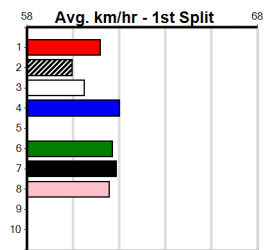

SPORTSBET SAME RACE MULTI

Distance: 450m, Race Type: Tier 3 - Maiden, Total Prizemoney: $1,530
1st: $1,000, 2nd: $320, 3rd: $160, 4th: $50

SPICE ROAD (3) has shown plenty of talent in his 2 starts to date and he may prove hard to beat in a race of this nature. MINI BREW (8) has been smartly placed in 7 of her 12 starts and she looks set to challenge again.

Watchdog Tips: **3** **8** **1** **7** **Bet:** **Quinella 3/8 ($10 for 1000%)**

1

Form Box	Wgt	Dist	Track	Date	Time	BON	Margin	1st/2nd (Time)	PIR	Checked	Comment	WR	Split 1	S/P	Grade
COWBOY COLD [M] Biks $5.50															
BD Dog Nov-22 Sire: BELLA INFRARED Dam: MEPUNGA MOLLY															
Owner(s): G Farrugia Trainer: William Donlon (Burnbank)															
Winning Distances: < 300m (0) 300 - 399m (0) 400 - 499m (0) 500 - 599m (0) 600 - 699m (0) > 700m (0)															
Winning Weights:															
4th (4)	32.7	390	BAL	R2	09-Sep-24	22.96	22.01	4.75L BOMB KIRK (22.64)	M/33	.	.	.	8.84	$6.50	T3-M
4th (2)	32.4	390	BAL	R1	16-Sep-24	23.19	22.20	3.25L ASTON VERGARA (22.98)	M/22	.	VO	.	8.51	$2.20	T3-M
ST (-)	31.9	390	BAL		21-Oct-24	22.96		2.75L Trial Not Cleared	M/22	.	2of4	.	8.53	.	ST
ST (-)	32.4	390	BAL		09-Dec-24	22.63		1.00L Trial Cleared	M/43	.	4of4	.	8.42	.	ST
4th (2)	32.1	390	BAL	R2	30-Dec-24	22.84	22.30	4.00L NANNA NAP (22.56)	M/45	.	.	.	8.71	$4.80	T3-M
F (5)	32.2	390	WBL	R2	13-Jan-25	0.00	22.26	MY OPIE (22.52)	M/77	.	VO	.	10.42	$3.50	M
6th (3)	32.5	390	BAL	R2	20-Jan-25	22.98	22.23	8.50L COUNTY ART (22.41)	M/56	.	.	.	8.70	$4.10	M
6th (1)	32.2	450	BAL	R1	27-Jan-25	26.87	25.86	6.50L PAW XABIA (26.44)	M/324	.	.	.	6.90	$7.60	T3-M
Last 3 wins NOT included above															
Prize Best Starts Trk/Dts APM															

2

Form Box	Wgt	Dist	Track	Date	Time	BON	Margin	1st/2nd (Time)	PIR	Checked	Comment	WR	Split 1	S/P	Grade
ELPHIAS DOGE [M] $10.00															
RF Dog Apr-22 Sire: BEAST UNLEASHED Dam: ARABELLA FIGG															
Owner(s): C Hose Trainer: Cody Hose (Lara)															
Winning Distances: < 300m (0) 300 - 399m (0) 400 - 499m (0) 500 - 599m (0) 600 - 699m (0) > 700m (0)															
Winning Weights:															
5th (8)	37.0	390	BAL	R2	21-Oct-24	22.87	22.03	5.00L NAUGHTY NUNG (22.53)	S/55	.	.	.	8.88	$9.60	T3-M
6th (2)	36.7	300	HVL	R1	25-Oct-24	17.74	16.95	7.00L ESPECIAL YOGI (17.28)	S/8	.	.	.	4.24	$10.60	T3-M
7th (2)	36.6	350	HVL	R2	28-Oct-24	20.40	19.60	6.00L TINY BIT SPOILT (20.01)	S/6	.	.	.	6.95	$21.40	M
4th (3)	36.6	390	BAL	R1	04-Nov-24	23.15	22.43	4.75L DRAGON BLACK (22.82)	S/63	.	.	.	8.93	$9.30	T3-M
3rd (1)	36.6	450	BAL	R3	07-Nov-24	26.43	25.56	8.50L SPEEDY KHE SANH (25.85)	M/333	.	.	.	6.93	$10.10	M
6th (8)	36.3	400	GEL	R1	12-Nov-24	23.83	22.54	7.00L GOT IMMUNITY (23.36)	S/66	.	.	.	8.85	$3.90	M
4th (2)	37.0	390	BAL	R2	18-Jan-25	23.01	22.22	8.50L HOOKED ON JING (22.43)	S/54	.	.	.	8.93	$22.90	T3-M
7th (2)	37.4	450	BAL	R1	27-Jan-25	26.97	25.86	8.00L PAW XABIA (26.44)	S/776	.	SW	.	7.15	$49.40	T3-M
Last 3 wins NOT included above															
Prize Best Starts Trk/Dts APM															

3

Form Box	Wgt	Dist	Track	Date	Time	BON	Margin	1st/2nd (Time)	PIR	Checked	Comment	WR	Split 1	S/P	Grade
SPICE ROAD [M] $2.80															
BD Dog Oct-22 Sire: FERAL FRANKY Dam: NORDEGREN															
Owner(s): J Cassar Trainer: Jayden Cassar (Brookfield)															
Winning Distances: < 300m (0) 300 - 399m (0) 400 - 499m (0) 500 - 599m (0) 600 - 699m (0) > 700m (0)															
Winning Weights:															
3rd (1)	36.7	390	SHP	R1	09-Jan-25	22.63	22.20	2.00L KRUGER ICON (22.51)	M/43	.	.	.	8.90	$2.30	M
4th (7)	36.7	460	GEL	R6	21-Jan-25	26.64	25.92	8.50L PHOENIX AMELIA (26.07)	S/484	.	.	.	6.77	$10.10	M
3rd (3)	37.3	450	BAL	R1	27-Jan-25	26.65	25.86	3.00L PAW XABIA (26.44)	M/653	.	.	.	7.05	$2.70	T3-M
Last 3 wins NOT included above															
Prize Best Starts Trk/Dts APM