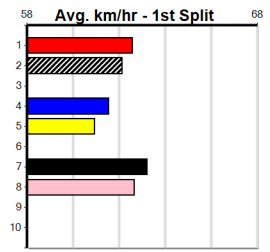

BALLARAT GREYS BINGO EVERY SUNDAY

Distance: 450m, Race Type: Tier 3 - Grade 7, Total Prizemoney: $1,530
1st: $1,000, 2nd: $320, 3rd: $160, 4th: $50

Watchdog Tips: ☐ ☐ ☐ ☐ ☐ **Bet:** ☐

1

BARELLEN LACE [7]
BEED Bitch Apr-22 Sire: FERAL FRANKY Dam: BARELLEN PEARL
Owner(s): A King
Winning Distances: < 300m (0) 300 - 399m (1) 400 - 499m (0) 500 - 599m (0) 600 - 699m (0) > 700m (0)
Winning Weights: 27.4(1)

Pos	Time	Dist	Track	Date	Time	BON	Margin	1st/2nd (Time)	PIR	Checked	Comment	WR	Split 1	S/P	Grade
5th (3)	27.4	400	GEL	R9	02-Jul-24	23.40	22.88	7.50L ABSOLUTELY FRANK (22.88)	M/65	.	.	.	8.91	$9.70	7
4th (2)	27.6	410	HOR	R10	09-Jul-24	23.74	22.97	4.50L IDYLLIC LAYLA (23.43)	Q/11	.	.	.	10.38	$15.70	7
4th (4)	28.0	410	HOR	R2	16-Jul-24	24.19	23.34	6.50L SMILING BEE (23.74)	M/44	.	.	.	10.72	$14.20	7
6th (7)	28.4	450	BAL	R9	28-Jul-24	26.43	25.57	13.00 REIKO DUSTY (25.57)	M/234	.	.	.	6.66	$26.80	T3-7
8th (3)	28.2	450	BAL	R6	23-Aug-24	26.96	25.41	17.00 MITZI ROCKS (25.79)	M/668	.	.	.	6.86	$75.30	7
7th (7)	28.3	390	BAL	R9	16-Sep-24	23.36	22.20	10.00 DARK BEFORE DAWN (22.69)	M/86	.	SW	.	8.98	$10.20	T3-7
7th (2)	28.5	390	BAL	R13	31-Oct-24	23.29	22.23	8.50L SAINT XAVIER (22.70)	M/37	.	.	.	8.64	$37.70	7
6th (7)	29.3	450	BAL	R7	20-Jan-25	26.41	25.32	13.00 LAMIA NONNA MARY (25.56)	S/845	.	.	.	6.81	$101.40	SH

Last 3 wins NOT included above

1st (6)	27.4	390	BAL	R2	23-Jun-24	22.48	22.22	4.75L TWISTED FIZZER (22.81)	M/11	.	SW	.	8.65	$50.90	T3-M

Trainer: Alfred King (Sulky)

Box History

Bx	1st	2nd	3rd	4th	5th	6th	7th	8th
1								
2				1			2	
3					1			2
4				1				
5								1
6	1						1	
7						2	1	
8								

Prize					$1150.00			
Best Starts					26.41(7)-20/1/25			
Trk/Dts					13-1-0-0			
APM					3-0-0-0			230

2

PAW JUDD [7]
BD Dog Jan-23 Sire: YOZO BALE Dam: KNICKS BALE
Owner(s): B Wheeler
Winning Distances: < 300m (0) 300 - 399m (0) 400 - 499m (1) 500 - 599m (0) 600 - 699m (0) > 700m (0)
Winning Weights: 35.5(1)

Pos	Time	Dist	Track	Date	Time	BON	Margin	1st/2nd (Time)	PIR	Checked	Comment	WR	Split 1	S/P	Grade
2nd (1)	35.0	450	BAL	R12	18-Nov-24	25.90	25.44	0.75L PAW IGNITE (25.85)	M/322	.	.	.	6.69	$6.60	T3-RW
7th (8)	34.9	515	SAP	R10	25-Nov-24	30.31	29.49	12.00 GAMBELLA (29.50)	S/7777	.	.	.	5.28	$147.80	RWH
7th (7)	35.5	520	GEL	R7	30-Nov-24	31.40	30.14	18.00 DUPLICITIOUS (30.14)	M/8777	.	.	.	5.73	$8.30	X67
6th (6)	35.6	450	BAL	R7	09-Dec-24	26.40	25.56	12.00 HIGHLAND DUKE (25.60)	S/866	.	.	.	7.04	$5.90	T3-RW
8th (6)	35.9	460	GEL	R7	24-Dec-24	26.63	26.05	8.50L PAW RIVAL (26.05)	M/887	.	.	.	6.81	$35.40	7
5th (4)	36.9	400	GEL	R9	07-Jan-25	23.35	22.62	8.50L PUGSLEY (22.78)	S/64	.	.	.	8.73	$8.70	7
7th (8)	36.4	450	BAL	R9	13-Jan-25	26.03	25.23	12.00 JAZZY HOPE (25.23)	M/777	.	.	.	6.84	$10.80	T3-7
7th (7)	36.4	450	BAL	R10	20-Jan-25	26.18	25.32	7.50L WINE LOVER (25.67)	S/877	.	.	.	6.82	$11.80	X67

Last 3 wins NOT included above

1st (7)	35.5	460	GEL	R2	15-Oct-24	26.31	25.90	2.00L ROBBER BARON (26.43)	Q/221	.	.	.	6.67	$3.00	M

Trainer: Correy Grenfell (Anakie)

Box History

Bx	1st	2nd	3rd	4th	5th	6th	7th	8th
1		1	1	1				
2			1					
3						1		
4	1				1		1	
5								
6				1		1		3
7	1	1					2	
8							2	

Prize					$2545.00			
Best Starts					25.90(1)-18/11/24			
Trk/Dts					19-1-3-2			
APM					6-0-1-0			1512

3

*** VACANT BOX ***
Sire: Dam:
Owner(s):
Winning Distances: < 300m (0) 300 - 399m (0) 400 - 499m (0) 500 - 599m (0) 600 - 699m (0) > 700m (0)
Winning Weights:

Trainer:

Box History