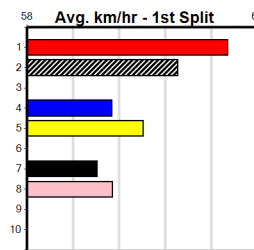

# DOWNLOAD THE WATCHDOG APP

Distance: 390m, Race Type: Tier 3 - Grade 7, Total Prizemoney: \$1,530  
1st: \$1,000, 2nd: \$320, 3rd: \$160, 4th: \$50

ASTON JILL (2) was a good all the way winner here last start and she looks hard to hold out again in this. MAURITIAN NITRO (5) can race on the speed from the outset and he looks set to make his presence felt throughout.