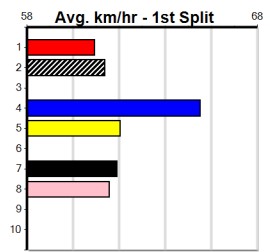

Watchdog Tips: 7 5 1 8 Bet: Quinella 5/7 (\$10 for 1000%)

Table with columns: Form Box, Wgt, Dist, Track, Date, Time, BON, Margin, 1st/2nd (Time), PIR, Checked, Comment, W/R, Split 1, S/P, Grade

LADY BOMBSHELL [M] Drawn to race on the speed throughout, chance. \$6.00
BK Bitch Apr-22 Sire: SH AVATAR Dam: SETTLED
Owner(s): S Hamilton Trainer: Sheldon Hamilton (Smythes Cree)
Winning Distances: < 300m (0) 300 - 399m (0) 400 - 499m (0) 500 - 599m (0) 600 - 699m (0) > 700m (0)
Winning Weights: 6th (4) 23.7 525 MEP R1 04-Sep-24 31.81 30.09 18.00 ROMANTIC RED (30.61) M/3555 . . . . 5.39 \$19.00 M
2nd (6) 25.4 525 MEP R1 22-Jan-25 31.50 29.86 11.00 DARK MIRACLE (30.76) Q/1122 . . . . 5.30 \$15.80 M
2nd (1) 25.8 390 BAL R2 27-Jan-25 23.22 23.18 0.75L MAYBE SOON (23.18) Q/22 . . . . 8.85 \$4.60 T3-M
Box History: Bx 1st 2nd 3rd 4th 5th 6th 7th 8th
1 1
2
3
4
5
6 1
7
8
Prize Best \$590.00
Starts 23.22(1)-27/1/25
Trk/Dts 3-0-2-0
APM 1-0-1-0 590