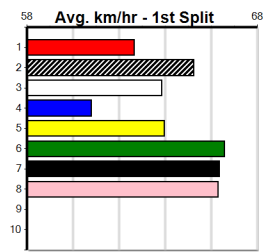

TOWN & COUNTRY LINE MARKING

Distance: 390m, Race Type: Grade 5 T3, Total Prizemoney: $1,530
1st: $1,000, 2nd: $320, 3rd: $160, 4th: $50

Watchdog Tips:

Bet:

Table header for race details including Form Box, Wgt, Dist, Track, Date, Time, BON, Margin, 1st/2nd (Time), PIR, Checked, Comment, WR, Split 1, S/P, Grade.

SMOKIN' ARROW [5] Dog Dec-20 Sire: COSMIC RUMBLE Dam: MOSSY GIRL. Includes owner, winning distances, weights, and a table of race results with prize money.

STEP ON AIR [5] Dog Mar-22 Sire: TOMMY SHELBY Dam: ART NOVEAU. Includes owner, winning distances, weights, and a table of race results with prize money.

ARGYLE EMMA [5] Biks Dec-20 Sire: RAW ABILITY Dam: DUBOVKA. Includes owner, winning distances, weights, and a table of race results with prize money.

NITRO BALE (NSW)[5] Dog Feb-20 Sire: FERNANDO BALE Dam: DYNA HARPA. Includes owner, winning distances, weights, and a table of race results with prize money.

LENAGHAN [5] Dog Apr-22 Sire: FERAL FRANKY Dam: ALL INN AVA. Includes owner, winning distances, weights, and a table of race results with prize money.

1

2

3

4

5