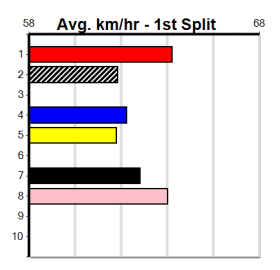

Ballarat
4
10:28AM
(VIC time)

EUREKA CONCRETE

Distance: 450m, Race Type: Grade 5 T3, Total Prizemoney: $1,530
1st: $1,000, 2nd: $320, 3rd: $160, 4th: $50

GENESIS BALE (7) was a solid Warragul winner from this box 4 starts back and he looks like the one to beat in this. JOSIE'S JEWEL (8) can be a bit hit or miss early but has the talent to challenge with an ounce of luck at box rise.

Watchdog Tips: 7 8 1 4 **Bet:** Win 7

1

PRETTY CAPRI [5] **$3.20**

BE Bitch **Oct-21** Sire: HOOKED ON SCOTCH Dam: PRETTY MUCH Trainer: Michael Katsiris (Thomastown)

Owner(s): K Iles

Winning Distances: < 300m (0) 300 - 399m (0) 400 - 499m (5) 500 - 599m (4) 600 - 699m (0) > 700m (0)

Winning Weights: 27.8(1) 28.1(4) 28.4(1) 28.5(1) 28.8(1) 29.1(1)

Box	1st	2nd	3rd	4th	5th	6th	7th	8th
1	4				1	1		
2	1	1	4		1	2		
3	3		1				1	
4		1	2		1	2	1	
5			2				1	1
6	1		2	1	2	1		
7		1			1	2	2	1
8		1			1	4	1	

Prize Best Starts Trk/Dts APM: $26428.13, 25.64(3)-28/7/24, 52-9-4-11, 3-2-0-1, 4722

2

TESSA ORCHID [5] **$5.50**

BK Bitch **May-21** Sire: SHIMA SHINE Dam: TESSA ALLEN Trainer: Leland Medcraft (Kamarooka)

Owner(s): L Medcraft

Winning Distances: < 300m (0) 300 - 399m (4) 400 - 499m (5) 500 - 599m (0) 600 - 699m (0) > 700m (0)

Winning Weights: 26.1(1) 26.3(1) 26.5(2) 26.6(1) 27.1(1) 27.2(2) 27.6(1)

Box	1st	2nd	3rd	4th	5th	6th	7th	8th
1		2		1		2	2	
2	3	3	2	3	3	3	1	
3	2	2	2	2	1	1	1	1
4	1	4	4	1	1	2	1	
5	2	1	2	1	1	1	1	2
6			1	1			3	
7	1		1	3	2		1	2
8		1	1		4	2		1

Prize Best Starts Trk/Dts APM: $19715.00, 25.74(6)-4/1/23, 87-9-13-13, 8-1-0-2, 3325

3

*** VACANT BOX ***

Sire: Dam: Trainer:

Owner(s):

Winning Distances: < 300m (0) 300 - 399m (0) 400 - 499m (0) 500 - 599m (0) 600 - 699m (0) > 700m (0)

Winning Weights:

Box History

4

SAM'S BOY [5] **$6.50**

BKW Dog **Jun-21** Sire: ORSON ALLEN Dam: QUEENIE JEAN Trainer: Correy Grenfell (Anakie)

Owner(s): C Grenfell

Winning Distances: < 300m (0) 300 - 399m (3) 400 - 499m (6) 500 - 599m (0) 600 - 699m (0) > 700m (0)

Winning Weights: 30.8(1) 31.1(1) 31.3(1) 31.5(1) 31.6(1) 31.9(1) 32.3(1) 32.6(1) 32.9(1)

Box	1st	2nd	3rd	4th	5th	6th	7th	8th
1	3	1	1	1		5		
2	1	2	2	1	1	2	2	1
3	1				1	3	1	2
4		1	2	1	2	1		
5	1	1	3		1	1	1	1
6			1	1		3	1	1
7	2	1			1	1		2
8	1	2	1	2	3	4		

Prize Best Starts Trk/Dts APM: $13580.00, 25.76(3)-9/12/24, 74-9-8-10, 2-1-0-1, 2708

5

ZIPPING SWAZI (NSW)[5] **$8.00**

BK Bitch **Jun-21** Sire: ZIPPING GARTH Dam: ZIPPING DIVA Trainer: Jason Tolson (Adelaide Lead)

Owner(s): J Tolson

Winning Distances: < 300m (0) 300 - 399m (2) 400 - 499m (4) 500 - 599m (4) 600 - 699m (0) > 700m (0)

Winning Weights: 26.4(1) 26.5(1) 26.7(1) 26.8(1) 27.0(2) 27.2(1) 27.3(1) 27.6(1) 27.7(1)

Box	1st	2nd	3rd	4th	5th	6th	7th	8th
1	1	2		2	1	2		1
2		1	2	1	1	1	1	1
3		1	1	1	2	1	3	1
4								
5	1	1	1			1		
6	1	2	2		2	2		
7	4		3	1	4	3		
8	3		1	1	1	2		1

Prize Best Starts Trk/Dts APM: $21485.00, 25.74(5)-9/10/23, 65-10-7-10, 10-1-1-2, 3343