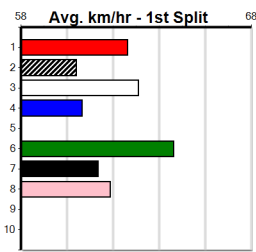

GREYHOUND ADOPTION PROGRAM

Distance: 390m, Race Type: Tier 3 - Grade 7, Total Prizemoney: $1,530
1st: $1,000, 2nd: $320, 3rd: $160, 4th: $50

MAURITIAN LUCAS (1) showed speed in his handy win here 2 starts back and he may be hard to beat from the gun draw today. PAW TRINNY (8) was a handy 450m all the way winner last start and she could challenge here.

Watchdog Tips: **1** **8** **6** **3** **Bet:** **Trifecta 1,8/1,6,8/1,3,6,8 ($10 - 125%)**

1

Form Box	Wgt	Dist	Track	Date	Time	BON	Margin	1st/2nd (Time)	PIR	Checked	Comment	WR	Split 1	S/P	Grade
MAURITIAN LUCAS (NSW) [7] Showed speed in handy win 2 back, one to beat. $2.80															
BK	Dog			Feb-23					Sire: MEPUNGA BLAZER		Dam: MADE TO SHINE		Trainer: Margery Quick (Haddon)		
Owner(s): L Marie															
Winning Distances: < 300m (0) 300 - 399m (1) 400 - 499m (0) 500 - 599m (0) 600 - 699m (0) > 700m (0)															
Winning Weights: 31.2(1)															
3rd (7)	31.1	390	BAL	R1	14-Nov-24	22.86	22.16	4.25L PAW WAITARA (22.57)	M/32				8.63	$7.80	T3-M
2nd (2)	31.1	390	BAL	R9	18-Nov-24	22.86	22.32	2.50L MOBILE LAD (22.70)	Q/11				8.60	$3.30	T3-M
6th (1)	31.2	390	WBL	R2	25-Nov-24	23.51	22.27	17.00 FOUR PIES SAINT (22.32)	Q/66				9.14	$4.00	M
7th (2)	31.0	525	MEP	R2	11-Dec-24	31.64	29.83	17.00 MY GRACIE (30.48)	M/2446				5.20	$83.70	M
7th (8)	31.2	525	MEP	R1	18-Dec-24	31.59	29.94	9.50L ROGUE CHOICE (30.95)	M/3655				5.27	$30.30	M
2nd (8)	31.3	390	BAL	R2	30-Dec-24	22.75	22.30	2.75L NANNA NAP (22.56)	M/33				8.62	$5.90	T3-M
1st (4)	31.2	390	BAL	R1	06-Jan-25	22.79	22.43	1.5L TIPSY BLUEBIRD (22.89)	Q/11		SW		8.55	$4.40	T3-M
6th (3)	31.0	300	HVL	R3	10-Jan-25	17.19	16.80	1.00L MAY BE REAL (17.14)	S/6				4.03	$11.50	T3-7
Last 3 wins NOT included above															
Prize Best $1800.00															
Starts 22.75(8)-30/12/24															
Trk/Dts 10-1-2-1															
APM 5-1-2-1															
1608															

2

Form Box	Wgt	Dist	Track	Date	Time	BON	Margin	1st/2nd (Time)	PIR	Checked	Comment	WR	Split 1	S/P	Grade
JOHN BOY [7] Biks Can be a bit too slow early, needs some luck. $8.50															
BK	Dog			Sep-22					Sire: TIGGERLONG TONK		Dam: QUEENIE JEAN		Trainer: Luke Harris (Devon Meadows)		
Owner(s): T Kennedy-harris															
Winning Distances: < 300m (0) 300 - 399m (1) 400 - 499m (0) 500 - 599m (0) 600 - 699m (0) > 700m (0)															
Winning Weights: 35.3(1)															
6th (2)	35.9	400	WGL	R2	19-Dec-24	23.60	22.68	13.00 PAW YALE (22.70)	S/77				9.05	$78.40	M
1st (8)	35.3	390	BAL	R10	24-Dec-24	22.68	22.09	1.5L BLINDING FAITH (22.78)	S/42		V5		8.86	$8.70	T3-M
ST (-)	35.6	390	BAL		30-Dec-24	22.73		8.50L Trial Cleared	S/55		4of5		8.81		ST
4th (3)	35.6	390	SHP	R9	02-Jan-25	22.79	22.20	4.00L HOT ROCKER (22.51)	S/65				8.91	$15.10	T3-7
7th (5)	36.0	390	BAL	R10	06-Jan-25	23.38	22.43	14.00 CANDY STRIDE (22.44)	M/88				8.95	$17.00	T3-7
6th (3)	35.9	390	SHP	R2	11-Jan-25	22.87	22.09	8.50L JAICOS (22.28)	S/77				9.03	$29.90	7
2nd (4)	35.8	425	BEN	R3	16-Jan-25	24.88	24.16	0.75L ZERO PREDATOR (24.84)	S/555				6.89	$10.60	T3-7
7th (1)	36.2	390	SHP	R9	23-Jan-25	23.08	22.31	9.50L KRUGER ICON (22.41)	S/77				8.87	$4.80	T3-7
Last 3 wins NOT included above															
Prize Best $2000.00															
Starts 22.68(8)-24/12/24															
Trk/Dts 17-1-1-3															
APM 4-1-0-1															
1711