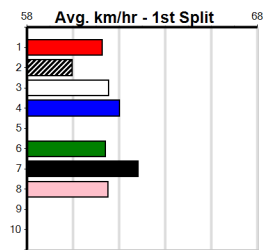

SPORTSBET SAME RACE MULTI

Distance: 450m, Race Type: Tier 3 - Maiden, Total Prizemoney: $1,530
1st: $1,000, 2nd: $320, 3rd: $160, 4th: $50

Watchdog Tips:

Bet:

Form	Box	Wgt	Dist	Track	Date	Time	BON	Margin	1st/2nd (Time)	PIR	Checked	Comment	WR	Split 1	S/P	Grade

COWBOY COLD [M] Biks

BD Dog Nov-22 Sire: BELLA INFRARED Dam: MEPUNGA MOLLY

Owner(s): G Farrugia Trainer: William Donlon (Burnbank)

Winning Distances: < 300m (0) 300 - 399m (0) 400 - 499m (0) 500 - 599m (0) 600 - 699m (0) > 700m (0)

Winning Weights:

7th (8)	32.6	400	GEL	R2	06-Sep-24	23.72	22.68	13.00	PAW KATTIA (22.86)	M/58	.	.	.	8.81	$12.70	M
4th (4)	32.7	390	BAL	R2	09-Sep-24	22.96	22.01	4.75L	BOMB KIRK (22.64)	M/33	.	.	.	8.84	$6.50	T3-M
4th (2)	32.4	390	BAL	R1	16-Sep-24	23.19	22.20	3.25L	ASTON VERGARA (22.98)	M/22	.	VO	.	8.51	$2.20	T3-M
ST (-)	31.9	390	BAL		21-Oct-24	22.96		2.75L	Trial Not Cleared	M/22	.	2of4	.	8.53	.	ST
ST (-)	32.4	390	BAL		09-Dec-24	22.63		1.00L	Trial Cleared	M/43	.	4of4	.	8.42	.	ST
4th (2)	32.1	390	BAL	R2	30-Dec-24	22.84	22.30	4.00L	NANNA NAP (22.56)	M/45	.	.	.	8.71	$4.80	T3-M
F (5)	32.2	390	WBL	R2	13-Jan-25	0.00	22.26		MY OPIE (22.52)	M/77	.	VO	.	10.42	$3.50	M
6th (3)	32.5	390	BAL	R2	20-Jan-25	22.98	22.23	8.50L	COUNTY ART (22.41)	M/56	.	.	.	8.70	$4.10	M

Last 3 wins NOT included above

Box History

Bx	1st	2nd	3rd	4th	5th	6th	7th	8th
1								
2		1		2				
3						2		
4				1				
5								
6					1			
7								
8								1

Prize Best $470.00
Starts 26.00(2)-25/8/24
Trk/Dts 9-0-1-0
APM 1-0-1-0
218

ELPHIAS DOGE [M]

RF Dog Apr-22 Sire: BEAST UNLEASHED Dam: ARABELLA FIGG

Owner(s): C Hose Trainer: Cody Hose (Lara)

Winning Distances: < 300m (0) 300 - 399m (0) 400 - 499m (0) 500 - 599m (0) 600 - 699m (0) > 700m (0)

Winning Weights:

4th (8)	37.2	300	HVL	R1	15-Oct-24	17.39	16.68	3.25L	BILLY SET (17.17)	M/6	.	.	.	4.15	$4.30	M
5th (8)	37.0	390	BAL	R2	21-Oct-24	22.87	22.03	5.00L	NAUGHTY NUNG (22.53)	S/55	.	.	.	8.88	$9.60	T3-M
6th (2)	36.7	300	HVL	R1	25-Oct-24	17.74	16.95	7.00L	ESPECIAL YOGI (17.28)	S/8	.	.	.	4.24	$10.60	T3-M
7th (2)	36.6	350	HVL	R2	28-Oct-24	20.40	19.60	6.00L	TINY BIT SPOILT (20.01)	S/6	.	.	.	6.95	$21.40	M
4th (3)	36.6	390	BAL	R1	04-Nov-24	23.15	22.43	4.75L	DRAGON BLACK (22.82)	S/63	.	.	.	8.93	$9.30	T3-M
3rd (1)	36.6	450	BAL	R3	07-Nov-24	26.43	25.56	8.50L	SPEEDY KHE SANH (25.85)	M/333	.	.	.	6.93	$10.10	M
6th (8)	36.3	400	GEL	R1	12-Nov-24	23.83	22.54	7.00L	GOT IMMUNITY (23.36)	S/66	.	.	.	8.85	$3.90	M
4th (2)	37.0	390	BAL	R2	18-Jan-25	23.01	22.22	8.50L	HOOKED ON JING (22.43)	S/54	.	.	.	8.93	$22.90	T3-M

Last 3 wins NOT included above

Box History

Bx	1st	2nd	3rd	4th	5th	6th	7th	8th
1			1					
2		1		1		1	1	
3				2				
4						1		
5			1	1	1			
6					1			
7								
8				1	1	1		

Prize Best $1265.00
Starts 26.43(1)-7/11/24
Trk/Dts 15-0-1-2
APM 1-0-0-1
593

SPICE ROAD [M]

BD Dog Oct-22 Sire: FERAL FRANKY Dam: NORDEGREN

Owner(s): J Cassar Trainer: Jayden Cassar (Brookfield)

Winning Distances: < 300m (0) 300 - 399m (0) 400 - 499m (0) 500 - 599m (0) 600 - 699m (0) > 700m (0)

Winning Weights:

3rd (1)	36.7	390	SHP	R1	09-Jan-25	22.63	22.20	2.00L	KRUGER ICON (22.51)	M/43	.	.	.	8.90	$2.30	M
4th (7)	36.7	460	GEL	R6	21-Jan-25	26.64	25.92	8.50L	PHOENIX AMELIA (26.07)	S/484	.	.	.	6.77	$10.10	M

Last 3 wins NOT included above

Box History

Bx	1st	2nd	3rd	4th	5th	6th	7th	8th
1								
2								
3								
4								
5								
6								
7								
8					1			

Prize Best $210.00
Starts FSH
Trk/Dts 2-0-0-1
APM 0-0-0-0
210