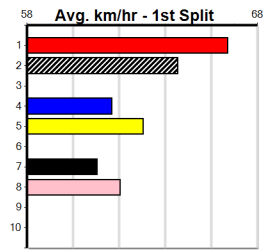

Ballarat
10
12:05PM
(VIC time)

DOWNLOAD THE WATCHDOG APP

Distance: 390m, Race Type: Tier 3 - Grade 7, Total Prizemoney: $1,530
1st: $1,000, 2nd: $320, 3rd: $160, 4th: $50

Watchdog Tips: ☐ ☐ ☐ ☐ ☐ ☐ ☐ ☐ ☐ ☐ Bet: ☐

Form Box	Wgt	Dist	Track	Date	Time	BON	Margin	1st/2nd (Time)	PIR	Checked	Comment	WR	Split 1	S/P	Grade
1	THUNDERSTONE (NSW)[7] BK Dog Feb-23 Sire: ALLEN DEED Dam: ELANDA BALE Owner(s): F Herbert Winning Distances: < 300m (0) 300 - 399m (0) 400 - 499m (1) 500 - 599m (0) 600 - 699m (0) > 700m (0) Winning Weights: 30.8(1) 2nd (6) 30.8 410 HOR R1 03-Dec-24 23.53 23.06 6.00L DESIRED (23.11) Q/12 . . . . 10.27 $3.80 M 1st (1) 30.8 410 HOR R1 10-Dec-24 23.45 23.06 4.25L AUNTIE AMBER (23.74) Q/11 . . . . 10.39 $1.60 M 3rd (7) 30.7 410 HOR R1 17-Dec-24 23.88 23.14 11.00 DESIRED (23.14) M/23 . . . . 10.59 $4.20 7 5th (3) 30.8 410 HOR R4 23-Dec-24 24.39 23.13 17.00 DESIRED (23.21) M/45 . . V0 . . 10.72 $10.10 X67 2nd (5) 30.4 400 GEL R9 10-Jan-25 23.11 22.42 5.50L FIRST TRAIN OUT (22.75) M/32 . . . . 8.57 $11.40 X67H 5th (6) 30.4 400 GEL R4 17-Jan-25 23.05 22.51 6.00L FIRST TRAIN OUT (22.65) M/55 . . . . 8.64 $20.30 X67F Trainer: Daniel Gibbons (Avalon) ENG WBL 2025-01-23 Box History<table border="1"><thead><tr><th>Bx</th><th>1st</th><th>2nd</th><th>3rd</th><th>4th</th><th>5th</th><th>6th</th><th>7th</th><th>8th</th></tr></thead><tbody><tr><td>1</td><td>1</td><td></td><td></td><td></td><td></td><td></td><td></td><td></td></tr><tr><td>2</td><td></td><td></td><td></td><td></td><td></td><td></td><td></td><td></td></tr><tr><td>3</td><td></td><td></td><td></td><td></td><td></td><td></td><td></td><td></td></tr><tr><td>4</td><td></td><td></td><td></td><td></td><td>1</td><td></td><td></td><td></td></tr><tr><td>5</td><td></td><td>1</td><td></td><td></td><td></td><td></td><td></td><td></td></tr><tr><td>6</td><td></td><td>1</td><td></td><td></td><td>1</td><td></td><td></td><td></td></tr><tr><td>7</td><td></td><td></td><td>1</td><td></td><td></td><td></td><td></td><td></td></tr><tr><td>8</td><td></td><td></td><td></td><td></td><td></td><td></td><td></td><td></td></tr></tbody></table><table border="1"><tr><td>Prize Best</td><td>$3100.00</td></tr><tr><td>Starts</td><td>FSH</td></tr><tr><td>Trk/Dts</td><td>6-1-2-1</td></tr><tr><td>APM</td><td>0-0-0-0</td></tr></table> Last 3 wins NOT included above														

2	ASTON JILL [7] BK Bitch Feb-23 Sire: ASTON RUPEE Dam: UP HILL JILL Owner(s): R Borda Winning Distances: < 300m (0) 300 - 399m (1) 400 - 499m (0) 500 - 599m (0) 600 - 699m (0) > 700m (0) Winning Weights: 27.4(1) 6th (1) 29.1 390 WBL R1 26-Sep-24 23.32 22.14 10.00 LENA RHODE (22.62) M/45 . . . . 8.93 $1.60 M 3rd (5) 27.6 400 GEL R3 10-Jan-25 23.46 22.42 8.00L STAR SIXTY SIX (22.93) M/13 . . . W 8.56 $4.20 M 4th (1) 27.6 400 GEL R1 17-Jan-25 23.31 22.51 7.50L DUBROW (22.79) Q/22 . . . W 8.59 $6.20 M 1st (2) 27.4 390 BAL R1 20-Jan-25 22.54 22.23 1.5L MINI BREW (22.64) Q/11 . . . W 8.59 $2.70 M Trainer: Joe Palma (Lara) Box History<table border="1"><thead><tr><th>Bx</th><th>1st</th><th>2nd</th><th>3rd</th><th>4th</th><th>5th</th><th>6th</th><th>7th</th><th>8th</th></tr></thead><tbody><tr><td>1</td><td></td><td></td><td></td><td></td><td>1</td><td></td><td>1</td><td></td></tr><tr><td>2</td><td>1</td><td></td><td></td><td></td><td></td><td></td><td></td><td></td></tr><tr><td>3</td><td></td><td></td><td></td><td></td><td></td><td></td><td></td><td></td></tr><tr><td>4</td><td></td><td></td><td></td><td></td><td></td><td></td><td></td><td></td></tr><tr><td>5</td><td></td><td></td><td>1</td><td></td><td></td><td></td><td></td><td></td></tr><tr><td>6</td><td></td><td></td><td></td><td></td><td></td><td></td><td></td><td></td></tr><tr><td>7</td><td></td><td></td><td></td><td></td><td></td><td></td><td></td><td></td></tr><tr><td>8</td><td></td><td></td><td></td><td></td><td></td><td></td><td></td><td></td></tr></tbody></table><table border="1"><tr><td>Prize Best</td><td>$1335.00</td></tr><tr><td>Starts</td><td>22.54(2)-20/1/25</td></tr><tr><td>Trk/Dts</td><td>4-1-0-1</td></tr><tr><td>APM</td><td>1-1-0-0</td></tr></table> Last 3 wins NOT included above														

3	*** VACANT BOX *** Sire: Dam: Owner(s): Winning Distances: < 300m (0) 300 - 399m (0) 400 - 499m (0) 500 - 599m (0) 600 - 699m (0) > 700m (0) Winning Weights: Trainer: Box History														

4	CANYA KELSEY [7] RF Bitch May-23 Sire: FERAL FRANKY Dam: FREEDOM LEAGUE Owner(s): G Ebenezzer Winning Distances: < 300m (0) 300 - 399m (1) 400 - 499m (0) 500 - 599m (0) 600 - 699m (0) > 700m (0) Winning Weights: 28.4(1) 2nd (5) 28.6 390 BAL R1 18-Dec-24 22.46 22.07 4.00L JUMBUK JOZEF (22.19) M/22 . . . . 8.49 $3.00 M 1st (6) 28.4 390 WBL R1 28-Dec-24 22.81 22.02 1.75L SUPER SEALANT (22.93) M/43 . . . . 9.04 $1.90 M 8th (6) 28.7 450 BAL R9 08-Jan-25 26.00 24.66 9.50L DAD'S TARPIA/REIKO M/678 . . . . 6.83 $39.20 X67 6th (3) 28.3 390 BAL R1 15-Jan-25 23.29 21.99 12.00 SUNNY BOY (22.47) S/77 . . . . 9.03 $7.00 X67 4th (6) 28.1 390 BAL R4 22-Jan-25 22.66 21.93 9.00L AUSSIE FRED (22.05) M/66 . . . . 8.76 $11.60 X67 Trainer: Matthew Marshall (Darley) Box History<table border="1"><thead><tr><th>Bx</th><th>1st</th><th>2nd</th><th>3rd</th><th>4th</th><th>5th</th><th>6th</th><th>7th</th><th>8th</th></tr></thead><tbody><tr><td>1</td><td></td><td></td><td></td><td></td><td></td><td></td><td></td><td></td></tr><tr><td>2</td><td></td><td></td><td></td><td></td><td></td><td></td><td></td><td></td></tr><tr><td>3</td><td></td><td></td><td></td><td></td><td></td><td></td><td>1</td><td></td></tr><tr><td>4</td><td></td><td></td><td></td><td></td><td></td><td></td><td></td><td></td></tr><tr><td>5</td><td></td><td>1</td><td></td><td></td><td></td><td></td><td></td><td></td></tr><tr><td>6</td><td>1</td><td></td><td></td><td>1</td><td></td><td></td><td></td><td>1</td></tr><tr><td>7</td><td></td><td></td><td></td><td></td><td></td><td></td><td></td><td></td></tr><tr><td>8</td><td></td><td></td><td></td><td></td><td></td><td></td><td></td><td></td></tr></tbody></table><table border="1"><tr><td>Prize Best</td><td>$2275.00</td></tr><tr><td>Starts</td><td>22.46(5)-18/12/24</td></tr><tr><td>Trk/Dts</td><td>5-1-1-0</td></tr><tr><td>APM</td><td>3-0-1-0</td></tr></table> Last 3 wins NOT included above