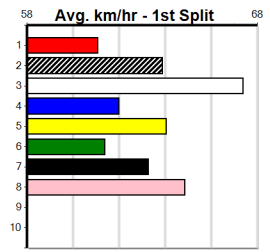

Distance: 390m, Race Type: Tier 3 - Grade 6, Total Prizemoney: $1,530
1st: $1,000, 2nd: $320, 3rd: $160, 4th: $50

Watchdog Tips:

Bet:

Table with columns: Form Box, Wgt, Dist, Track, Date, Time, BON, Margin, 1st/2nd (Time), PIR, Checked, Comment, WR, Split 1, S/P, Grade

Section 1: PYRENEES PRINCE [6]
BKW Dog Dec-21 Sire: WHISKEY RIOT Dam: ALCYONE
Owner(s): I Robinson
Trainer: Hazellie Robinson (Avoca)
Winning Distances: < 300m (0) 300 - 399m (1) 400 - 499m (1) 500 - 599m (0) 600 - 699m (0) > 700m (0)
Winning Weights: 31.4(1) 31.9(1)
Race results table with columns: Rank, Box, Wgt, Dog, Dist, Track, Date, Time, BON, Margin, 1st/2nd (Time), PIR, Checked, Comment, WR, Split 1, S/P, Grade, Prize, Best, Starts, Trk/Dts, APM

Section 2: PEGASUS BALE [6]
BD Dog Jul-22 Sire: FERAL FRANKY Dam: QUAIL BALE
Owner(s): L Harris
Trainer: Tammy Kennedy-harris (Devon M ENG SHP 2025-01-23)
Winning Distances: < 300m (0) 300 - 399m (2) 400 - 499m (0) 500 - 599m (0) 600 - 699m (0) > 700m (0)
Winning Weights: 35.7(1) 36.2(1)
Race results table with columns: Rank, Box, Wgt, Dog, Dist, Track, Date, Time, BON, Margin, 1st/2nd (Time), PIR, Checked, Comment, WR, Split 1, S/P, Grade, Prize, Best, Starts, Trk/Dts, APM

Section 3: FOXY FRECKLES [6] BIKs
WPKBD Bitch Jan-23 Sire: EBBY JET POWER Dam: STACEY BOTT
Owner(s): G Smith
Trainer: Geoff Smith (Mill Park) ENG WGL 2025-01-23
Winning Distances: < 300m (0) 300 - 399m (2) 400 - 499m (0) 500 - 599m (0) 600 - 699m (0) > 700m (0)
Winning Weights: 27.3(2)
Race results table with columns: Rank, Box, Wgt, Dog, Dist, Track, Date, Time, BON, Margin, 1st/2nd (Time), PIR, Checked, Comment, WR, Split 1, S/P, Grade, Prize, Best, Starts, Trk/Dts, APM

Section 4: PAW NITRO (NSW)[6]
BD Dog Jan-23 Sire: BERNARDO Dam: DYNA GARNER
Owner(s): L Harris
Trainer: Luke Harris (Devon Meadows)
Winning Distances: < 300m (0) 300 - 399m (0) 400 - 499m (2) 500 - 599m (0) 600 - 699m (0) > 700m (0)
Winning Weights: 29.3(1) 29.8(1)
Race results table with columns: Rank, Box, Wgt, Dog, Dist, Track, Date, Time, BON, Margin, 1st/2nd (Time), PIR, Checked, Comment, WR, Split 1, S/P, Grade, Prize, Best, Starts, Trk/Dts, APM

Section 5: MAYBE SPAGHETTI [6]
BD Dog Nov-21 Sire: FERNANDO BALE Dam: SIXTEEN PEGS
Owner(s): B Fulton
Trainer: Peter Fulton (Ecklin South) ENG WBL 2025-01-23
Winning Distances: < 300m (0) 300 - 399m (2) 400 - 499m (0) 500 - 599m (0) 600 - 699m (0) > 700m (0)
Winning Weights: 28.3(1) 28.5(1)
Race results table with columns: Rank, Box, Wgt, Dog, Dist, Track, Date, Time, BON, Margin, 1st/2nd (Time), PIR, Checked, Comment, WR, Split 1, S/P, Grade, Prize, Best, Starts, Trk/Dts, APM