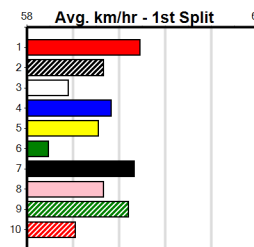

THE BECKLEY CENTRE GEELONG (250+RANK)

Distance: 460m, Race Type: Maiden, Total Prizemoney: $1,530
1st: $1,000, 2nd: $320, 3rd: $160, 4th: $50

Watchdog Tips: ☐ ☐ ☐ ☐ ☐

Bet:

Form	Box	Wgt	Dist	Track	Date	Time	BON	Margin	1st/2nd (Time)	PIR	Checked	Comment	WR	Split 1	S/P	Grade

1

NEWHAVEN ELSIE [M]

BD Bitch Dec-22   **Sire:** KINLOCH BRAE   **Dam:** BUFFET DESTROYER

Owner(s): C Verde   **Trainer:** Crystal Verde (Parwan)

Winning Distances: < 300m (0) 300 - 399m (0) 400 - 499m (0) 500 - 599m (0) 600 - 699m (0) > 700m (0)

Winning Weights:

Box	1st	2nd	3rd	4th	5th	6th	7th	8th
1								
2								
3		1						
4								
5								
6								
7								
8								

Last 3 wins NOT included above

Box History

Box	1st	2nd	3rd	4th	5th	6th	7th	8th
1								
2								
3		1						
4								
5								
6								
7								
8								

Prize Best: $590.00
Starts: 27.23(7)-21/1/25
Trk/Dts: 5-0-1-0
APM: 1-0-0-0
472

2

WYONG JAMESON [M]

WBD Bitch May-23   **Sire:** FERNANDO BALE   **Dam:** GYPSY WYONG

Owner(s): G Dailly   **Trainer:** Thomas Dailly (Anakie)

Winning Distances: < 300m (0) 300 - 399m (0) 400 - 499m (0) 500 - 599m (0) 600 - 699m (0) > 700m (0)

Winning Weights:

Box	1st	2nd	3rd	4th	5th	6th	7th	8th
1								
2								
3								
4								
5								
6								
7								
8								

Last 3 wins NOT included above

Box History

Box	1st	2nd	3rd	4th	5th	6th	7th	8th
1								
2								
3								
4								
5								
6								
7								
8								

Prize Best: $125.00
Starts: 26.47(2)-14/1/25
Trk/Dts: 4-0-0-0
APM: 2-0-0-0
125

3

SMOOTH BLAST [M]

BK Dog Apr-23   **Sire:** GOOD NEWS   **Dam:** SMOOTH BOURBSKI

Owner(s): DAILLY GREYHOUND FARMS (SYN), G Dailly, T Dailly   **Trainer:** Thomas Dailly (Anakie)

Winning Distances: < 300m (0) 300 - 399m (0) 400 - 499m (0) 500 - 599m (0) 600 - 699m (0) > 700m (0)

Winning Weights:

Box	1st	2nd	3rd	4th	5th	6th	7th	8th
1								
2								
3								
4								
5								
6								
7								
8								

Last 3 wins NOT included above

Box History

Box	1st	2nd	3rd	4th	5th	6th	7th	8th
1								
2								
3								
4								
5								
6								
7								
8								

Prize Best: $1115.00
Starts: 26.18(1)-14/1/25
Trk/Dts: 4-0-1-2
APM: 2-0-1-1
1115

4

LALA FLUFFY [M]

BD Bitch Jan-23   **Sire:** DROOPYS SYDNEY   **Dam:** LALA SHIM

Owner(s): DAILLY GREYHOUND FARMS (SYN), G Dailly, T Dailly   **Trainer:** Thomas Dailly (Anakie)

Winning Distances: < 300m (0) 300 - 399m (0) 400 - 499m (0) 500 - 599m (0) 600 - 699m (0) > 700m (0)

Winning Weights:

Box	1st	2nd	3rd	4th	5th	6th	7th	8th
1								
2								
3								
4								
5								
6								
7								
8								

Last 3 wins NOT included above

Box History

Box	1st	2nd	3rd	4th	5th	6th	7th	8th
1								
2								
3								
4								
5								
6								
7								
8								

Prize Best: $420.00
Starts: 26.37(8)-21/1/25
Trk/Dts: 4-0-0-2
APM: 3-0-0-1
420

5

OSPREY CHRONOS [M]

BK Dog Mar-23   **Sire:** ASTON RUPEE   **Dam:** MEPUNGA KATIE

Owner(s): CHAMPAGNE PTN (SYN), S Smith, A Langton   **Trainer:** Angela Langton (Anakie)

Winning Distances: < 300m (0) 300 - 399m (0) 400 - 499m (0) 500 - 599m (0) 600 - 699m (0) > 700m (0)

Winning Weights:

Box	1st	2nd	3rd	4th	5th	6th	7th	8th
1								
2								
3								
4								
5								
6								
7								
8								

Last 3 wins NOT included above

Box History

Box	1st	2nd	3rd	4th	5th	6th	7th	8th
1								
2								
3								
4								
5								
6								
7								
8								

Prize Best: $1135.00
Starts: 26.05(7)-9/12/24
Trk/Dts: 9-0-2-1
APM: 3-0-2-0
1031