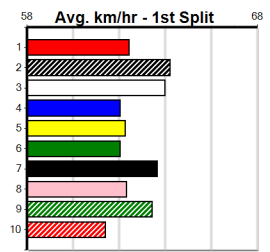

GREYHOUND CLUBS VICTORIA (250+RANK)

Distance: 460m, Race Type: Grade 6, Total Prizemoney: $1,530
1st: $1,000, 2nd: $320, 3rd: $160, 4th: $50

Watchdog Tips:

Bet:

Form	Box	Wgt	Dist	Track	Date	Time	BON	Margin	1st/2nd (Time)	PIR	Checked	Comment	WR	Split 1	S/P	Grade

CHATTANOOGA [6]

BK **Bitch** **Jan-23** **Sire: ASTON DEE BEE** **Dam: UPTOWN TRIXIE** **Trainer: Ian Hopper (Werribee)**
Owner(s): J Hopper **ENG BEN 2025-01-24**

Winning Distances: < 300m (0) 300 - 399m (0) 400 - 499m (2) 500 - 599m (0) 600 - 699m (0) > 700m (0)

Winning Weights: 27.4(2)

4th (8)	28.1	450	BAL	R10	24-Oct-24	26.50	25.39	15.00	QUEST FOR ANGEL (25.48)	M/757				6.92	$6.30	M
2nd (8)	27.8	450	BAL	R4	31-Oct-24	25.84	25.08	2.25L	MIKAELA'S JOY (25.69)	Q/223				6.68	$11.10	M
1st (8)	27.4	425	BEN	R1	06-Nov-24	24.21	23.88	6.50L	CRYPTO PRINCESS (24.63)	M/421				6.88	$1.20	RW
2nd (8)	27.3	450	BAL	R10	13-Nov-24	25.67	25.03	3.00L	UP HILL SHILOH (25.47)	M/443				6.83	$13.00	X67
5th (2)	27.4	460	GEL	R5	28-Nov-24	26.68	25.69	6.50L	REUBEN HILL (26.24)	S/366				6.67	$5.10	X67
5th (7)	27.4	300	HVL	R2	01-Dec-24	16.99	16.23	4.25L	SHOCK AND AWE (16.71)	M/5				4.07	$11.50	X67H
1st (5)	27.4	425	BEN	R3	08-Jan-25	23.64	23.64	8.50L	PAW VANCOUVER (24.20)	M/111		SW		6.57	$7.10	T3-7
6th (5)	27.3	450	WBL	R5	16-Jan-25	25.97	25.14	12.00	PAW TORRIE (25.14)	M/766				6.94	$7.50	X67

Last 3 wins NOT included above

Bx	1st	2nd	3rd	4th	5th	6th	7th	8th
1								
2								
3					1			
4								
5	1						1	
6								
7						1		
8	1	2	1	1				

Prize Best	$3455.00
Starts	26.68(2)-28/11/24
Trk/Dts	9-2-2-1
APM	1-0-0-0
	2473

PURPLE SAPPHIRE [6]

BK **Bitch** **Jan-22** **Sire: SHIMA SHINE** **Dam: ABSOLUTE RUBY** **Trainer: Kathleen Boyle (Lethbridge)**
Owner(s): K Boyle

Winning Distances: < 300m (0) 300 - 399m (0) 400 - 499m (2) 500 - 599m (0) 600 - 699m (0) > 700m (0)

Winning Weights: 27.2(1) 27.6(1)

3rd (6)	26.9	400	GEL	R10	28-Jun-24	22.61	22.38	3.5L	SERIAL STICKER (22.38)	M/53				8.56	$14.20	X67
6th (2)	26.2	450	WBL	R4	11-Jul-24	26.64	25.45	13.00	SICK AND TIRED (25.75)	M/656		V7		6.89	$17.10	RWH
4th (7)	26.4	390	BAL	R9	24-Jul-24	22.75	22.18	7.50L	LETHAL AVENGER (22.22)	S/76				9.08	$7.90	X67
8th (8)	26.6	400	GEL	R10	02-Aug-24	23.38	22.54	8.50L	SIN CITY MARV (22.80)	S/67				8.66	$3.20	X67
3rd (5)	27.1	400	GEL	R11	30-Aug-24	22.95	22.46	4.50L	KELLY JANE (22.65)	M/84				8.79	$15.60	X67
2nd (5)	27.4	450	BAL	R9	09-Sep-24	25.80	25.55	3.75L	GOT A PULSE (25.55)	S/642				6.87	$2.80	T3-RW
2nd (5)	26.9	450	BAL	R10	18-Sep-24	25.55	25.18	0.25L	PAW JUDAS (25.54)	M/442				6.78	$5.30	X67
2nd (3)	26.9	460	GEL	R7	27-Sep-24	25.94	25.56	0.75L	AMRON BOBBY (25.90)	M/222				6.80	$11.20	X67

Last 3 wins NOT included above

1st (1)	27.2	400	GEL	R1	21-May-24	22.71	22.48	7.00L	JERSEY JET (23.17)	M/11		SW		8.48	$1.60	M
1st (1)	27.6	400	GEL	R3	11-Jun-24	22.77	22.65	1.5L	PIXIE TRIXIE (22.86)	M/21				8.52	$2.50	7

Bx	1st	2nd	3rd	4th	5th	6th	7th	8th
1	2							
2								
3	1			1				
4								
5		3	1					
6			1					
7				1				
8								1

Prize Best	$4790.00
Starts	25.94(3)-27/9/24
Trk/Dts	13-2-4-2
APM	1-0-1-0
	1442