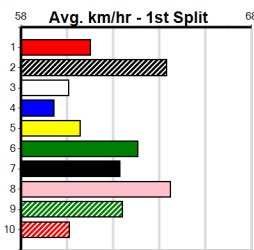

SPORTSBET SAME RACE MULTI (250+RANK)

Distance: 460m, Race Type: Maiden, Total Prizemoney: $1,530
1st: $1,000, 2nd: $320, 3rd: $160, 4th: $50

Watchdog Tips:

Bet:

Form Box	Wgt	Dist	Track	Date	Time	BON	Margin	1st/2nd (Time)	PIR	Checked	Comment	WR	Split 1	S/P	Grade

1

LALA CHUCKY [M]
BD Dog Jan-23 Sire: DROOPYS SYDNEY Dam: LALA SHIM
Owner(s): DAILLY GREYHOUND FARMS (SYN), G Dailly, T Dailly
Trainer: Thomas Dailly (Anakie)
Winning Distances: < 300m (0) 300 - 399m (0) 400 - 499m (0) 500 - 599m (0) 600 - 699m (0) > 700m (0)

Winning Weights:

6th (6)	36.1	460	GEL	R2	27-Dec-24	26.86	25.77	9.50L LALA EFFIE (26.20)	M/667	6.73	$9.30 M
4th (1)	35.8	450	BAL	R4	08-Jan-25	25.86	24.66	3.75L WYONG GRESHAM (25.60)	M/542	6.76	$8.20 M
5th (7)	36.0	460	GEL	R2	14-Jan-25	26.22	25.58	9.50L SHIMA SAND (25.58)	M/222	6.68	$23.30 M
5th (6)	35.8	460	GEL	R7	21-Jan-25	26.54	25.92	5.00L OREGON INDRAH (26.20)	M/334	6.75	$4.70 M

Last 3 wins NOT included above

Box History

Bx	1st	2nd	3rd	4th	5th	6th	7th	8th
1								
2				1				
3								
4								
5								
6						1	1	
7						1		
8								

Prize Best: $75.00
Starts: 26.22(7)-14/1/25
Trk/Dts: 4-0-0-0
APM: 3-0-0-0
75

2

SEEK TO PLAN [M]
F Dog Feb-23 Sire: ASTON RUPEE Dam: GO SEEK HEIDI
Owner(s): CHAMPAGNE PTN (SYN), S Smith, A Langton
Trainer: Angela Langton (Anakie)
Winning Distances: < 300m (0) 300 - 399m (0) 400 - 499m (0) 500 - 599m (0) 600 - 699m (0) > 700m (0)

Winning Weights:

2nd (1)	31.3	400	GEL	R3	10-Jan-25	23.05	22.42	1.75L STAR SIXTY SIX (22.93)	Q/22	8.60	$5.00 M
3rd (4)	31.1	400	GEL	R1	17-Jan-25	23.23	22.51	6.50L DUBROW (22.79)	M/44	8.83	$6.00 M

Last 3 wins NOT included above

Box History

Bx	1st	2nd	3rd	4th	5th	6th	7th	8th
1		1						
2								
3								
4			1					
5								
6								
7								
8								

Prize Best: $780.00
Starts: FSTD
Trk/Dts: 2-0-1-1
APM: 0-0-0-0
780

3

RUGRAT TOMMY [M]
WBK Dog Jan-23 Sire: TOMMY SHELBY Dam: SHE CAN EXCITE
Owner(s): C Capuano
Trainer: Chloe Dew (Anakie)
Winning Distances: < 300m (0) 300 - 399m (0) 400 - 499m (0) 500 - 599m (0) 600 - 699m (0) > 700m (0)

Winning Weights:

7th (5)	31.7	460	GEL	R1	19-Nov-24	27.05	25.83	13.00 PAW VERA (26.17)	S/877	6.97	$45.50 M
3rd (8)	31.6	390	WBL	R1	25-Nov-24	22.70	22.27	1.5L HARLEY RIOT (22.60)	S/64	8.93	$31.10 M
2nd (5)	32.2	460	GEL	R2	05-Dec-24	26.32	25.51	9.00L MISS RELENTLESS (25.69)	M/332	6.90	$28.00 M
8th (6)	32.2	460	GEL	R9	09-Dec-24	27.22	25.77	18.00 STATUE OF TIME (26.02)	S/867	6.98	$52.80 M
7th (1)	31.9	460	GEL	R9	31-Dec-24	27.04	25.89	10.00 KIRKY STORM (26.35)	S/788	6.80	$12.00 M
4th (3)	31.6	485	HOR	R3	06-Jan-25	28.25	27.25	7.50L NITROUS (27.73)	M/345	6.82	$19.40 M
3rd (4)	31.6	450	BAL	R1	13-Jan-25	25.86	25.23	5.00L ASTON PRATT (25.51)	S/633	6.86	$7.70 T3-M
6th (2)	31.6	460	GEL	R6	21-Jan-25	26.81	25.92	11.00 PHOENIX AMELIA (26.07)	S/878	6.99	$26.40 M

Last 3 wins NOT included above

Box History

Bx	1st	2nd	3rd	4th	5th	6th	7th	8th
1								
2						1	1	
3								
4			1					
5		1						1
6								2
7								
8			1		1			

Prize Best: $715.00
Starts: 26.32(5)-5/12/24
Trk/Dts: 11-0-1-2
APM: 7-0-1-0
619