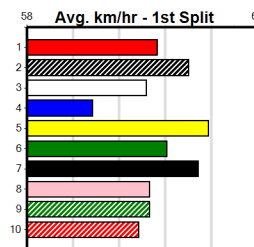

SPORTSBET SET A DEPOSIT LIMIT (250+RANK)

Distance: 400m, Race Type: Mixed 4/5, Total Prizemoney: $1,530
1st: $1,000, 2nd: $320, 3rd: $160, 4th: $50

Watchdog Tips: [ ] [ ] [ ] [ ] Bet: [ ]

DASHING JEFF [5]
BK Dog Jun-21 Sire: GET IT GIZMO Dam: ZIPPING LYRIC
Owner(s): T Pipczak
Trainer: Targ Pipczak (Melton South)
Winning Distances: < 300m (0) 300 - 399m (1) 400 - 499m (5) 500 - 599m (0) 600 - 699m (0) > 700m (0)
Winning Weights: 31.5(1) 31.9(1) 32.3(1) 32.4(1) 32.5(1) 32.7(1)
Box History table and Prize Best Starts table included.

SILVER TAQUISHA [5]
BK Bitch Feb-21 Sire: BARCIA BALE Dam: SILVER CUPCAKE
Owner(s): D Burnett
Trainer: Keith Lloyd (Balliang)
Winning Distances: < 300m (0) 300 - 399m (1) 400 - 499m (8) 500 - 599m (2) 600 - 699m (0) > 700m (0)
Winning Weights: 26.8(1) 26.9(1) 27.0(1) 27.1(1) 27.2(1) 27.4(1) 27.6(1) 28.0(1) 28.1(1) 28.3(1) 28.7(1)
Box History table and Prize Best Starts table included.

OUTSMART [4]
BK Dog Sep-21 Sire: SUPERIOR PANAMA Dam: SHEZ IMPERIOUS
Owner(s): G Black
Trainer: Michael Gibbons (Lara)
Winning Distances: < 300m (0) 300 - 399m (1) 400 - 499m (4) 500 - 599m (0) 600 - 699m (0) > 700m (0)
Winning Weights: 31.0(1) 31.7(1) 31.8(1) 31.9(1) 32.2(1)
Box History table and Prize Best Starts table included.

BELLA LA VITA [4]
BD Bitch May-21 Sire: HARD STYLE RICO Dam: SACHI
Owner(s): T Deglaitis
Trainer: Troy Deglaitis (Moolap)
Winning Distances: < 300m (0) 300 - 399m (0) 400 - 499m (10) 500 - 599m (1) 600 - 699m (0) > 700m (0)
Winning Weights: 30.8(1) 31.1(2) 31.2(3) 31.3(1) 31.4(2) 31.5(1) 32.1(1)
Box History table and Prize Best Starts table included.

BOMBARDA MAXIMA [5]
RF Dog Jan-23 Sire: BERNARDO Dam: SLINGSHOT GYPSY
Owner(s): J Ferguson
Trainer: Mark Johnson (Ross Creek)
Winning Distances: < 300m (0) 300 - 399m (1) 400 - 499m (4) 500 - 599m (0) 600 - 699m (0) > 700m (0)
Winning Weights: 32.3(2) 33.3(1) 33.4(1) 33.9(1)
Box History table and Prize Best Starts table included.

1

2

3

4

5