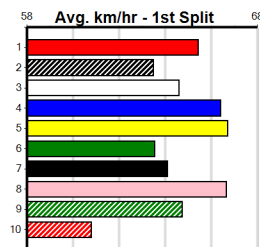

MELBOURNE CONTAINER PARK (250+RANK)

Distance: 460m, Race Type: Grade 5, Total Prizemoney: $1,530
1st: $1,000, 2nd: $320, 3rd: $160, 4th: $50

Watchdog Tips:

Bet:

Form	Box	Wgt	Dist	Track	Date	Time	BON	Margin	1st/2nd (Time)	PIR	Checked	Comment	WR	Split 1	S/P	Grade

ASTON OPHELIA [5]

BK Bitch Dec-21 Sire: FERNANDO BALE Dam: ASTON CRYSTAL Trainer: Mark Johnson (Ross Creek)

Owner(s): R Borda

Winning Distances: < 300m (0) 300 - 399m (0) 400 - 499m (11) 500 - 599m (0) 600 - 699m (0) > 700m (0)

Winning Weights: 26.3(1) 26.4(2) 26.5(1) 26.6(3) 26.7(1) 26.9(1) 27.6(1) 27.9(1)

8th (7)	27.5	525	MEA	R12	04-Nov-24	30.78	29.95	8.00L	WILD SERENA (30.22)	M/2358	.	.	.	5.14	$15.80	5
3rd (2)	27.5	425	BEN	R7	15-Nov-24	24.22	23.97	2.50L	ASTON MONARCHY (24.05)	M/533	.	.	.	6.55	$22.10	X45
5th (8)	27.5	450	WBL	R7	21-Nov-24	25.54	25.19	5.00L	PANAMA RHODE (25.20)	M/545	.	.	.	6.66	$4.70	5
4th (6)	28.0	400	GEL	R6	09-Dec-24	23.00	22.41	5.50L	CRACKERJACK SCUD	M/55	.	.	.	8.61	$11.10	5
8th (7)	27.5	460	WGL	R5	17-Dec-24	27.08	25.52	14.00	SPIRIT WORLD (26.14)	Q/327	.	.	.	6.61	$9.20	5
6th (7)	28.0	450	BAL	R6	01-Jan-25	26.05	25.18	12.00	SPRINGER'S BOY (25.26)	M/666	.	.	.	6.73	$17.80	5
3rd (5)	27.5	400	GEL	R4	10-Jan-25	22.95	22.42	5.50L	STOJANOVIC (22.58)	M/65	.	.	.	8.52	$9.90	5
1st (4)	27.6	450	BAL	R8	18-Jan-25	25.52	25.46	6.50L	MORAINÉ MARCO (25.94)	M/211	.	.	.	6.69	$1.70	T3-5

Last 3 wins NOT included above

1st (5)	26.7	400	GEL	R6	06-Aug-24	22.31	22.31	4.25L	RUSHMORE RED (22.60)	M/31	.	SW	.	8.43	$9.90	X45
1st (5)	26.5	425	BEN	R11	02-Oct-24	23.88	23.88	2.75L	PANDA BELLA (24.07)	M/111	.	.	.	6.54	$3.00	SH
1st (7)	26.6	425	BEN	R6	11-Oct-24	24.13	23.69	0.10L	MAGNET MOVER (24.13)	M/535	.	SW	.	6.65	$2.50	SF

Box History

Bx	1st	2nd	3rd	4th	5th	6th	7th	8th
1			1	1				1
2		1	1					
3	1					1		
4	1			1	3	1		2
5	2		2	1				1
6	2	1	1	2		1		1
7	3				1	2		2
8	2				2			

Prize Best Starts Trk/Dts APM

$19605.00
26.21(8)-10/9/24
43-11-2-5
2-0-0-0
7456