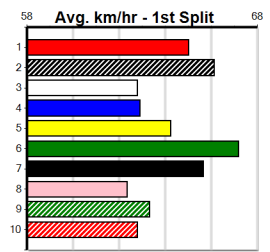

NP ELECTRICAL (250+RANK)

Distance: 400m, Race Type: Grade 5, Total Prizemoney: $1,530
1st: $1,000, 2nd: $320, 3rd: $160, 4th: $50

Watchdog Tips: [ ] [ ] [ ] [ ] Bet: [ ]

Table with columns: Form Box, Wgt, Dist, Track, Date, Time, BON, Margin, 1st/2nd (Time), PIR, Checked, Comment, W/R, Split 1, S/P, Grade

ASTON RECALL [5]
BK Dog May-21 Sire: RAW ABILITY Dam: ASTON GISLE
Owner(s): R Borda
Winning Distances: < 300m (0) 300 - 399m (2) 400 - 499m (4) 500 - 599m (0) 600 - 699m (0) > 700m (0)
Winning Weights: 29.2(1) 29.4(1) 29.6(1) 29.7(1) 30.1(1) 31.0(1)
Race results for 7th, 4th, 7th, 6th, 1st, 8th, 2nd, 3rd.

Box History table and Prize Best Starts Trk/Dts APM for ASTON RECALL.

FANCY KIAARN [5]
BK Bitch Mar-22 Sire: WEBLEC ACE Dam: FANCY FRANCENE
Owner(s): CHAMPAGNE PTN (SYN), S Smith, A Langton
Winning Distances: < 300m (0) 300 - 399m (2) 400 - 499m (4) 500 - 599m (0) 600 - 699m (0) > 700m (0)
Winning Weights: 25.1(1) 25.2(1) 26.2(1) 26.4(1) 26.5(2)
Race results for 1st, 8th, 4th, 2nd, 5th, 7th, 6th.

Box History table and Prize Best Starts Trk/Dts APM for FANCY KIAARN.

FOXY ROXY [5]
BD Bitch Jul-22 Sire: SH AVATAR Dam: FAIRYTALE WISH
Owner(s): C Capuano
Winning Distances: < 300m (0) 300 - 399m (1) 400 - 499m (4) 500 - 599m (1) 600 - 699m (0) > 700m (0)
Winning Weights: 24.2(1) 24.3(1) 24.5(1) 24.6(1) 24.7(1) 25.3(1)
Race results for 7th, 6th, 1st, 5th, 6th, 2nd, 5th, 1st.

Box History table and Prize Best Starts Trk/Dts APM for FOXY ROXY.

PEACHES [5]
BK Bitch Jan-22 Sire: MEPUNGA BLAZER Dam: HELEN'S MATE
Owner(s): D Klemke
Winning Distances: < 300m (0) 300 - 399m (1) 400 - 499m (4) 500 - 599m (0) 600 - 699m (0) > 700m (0)
Winning Weights: 29.3(1) 30.1(1) 30.3(1) 31.2(1) 31.5(1)
Race results for 2nd, 5th, 2nd, 6th, 8th, 3rd, 3rd, 1st.

Box History table and Prize Best Starts Trk/Dts APM for PEACHES.

TINKER DAN [5]
RBD Dog Mar-21 Sire: FERNANDO BALE Dam: DYNA BOBBI
Owner(s): Burns Racing (SYN), C Burns, J Burns
Winning Distances: < 300m (0) 300 - 399m (7) 400 - 499m (4) 500 - 599m (0) 600 - 699m (0) > 700m (0)
Winning Weights: 30.0(1) 31.2(1) 31.8(2) 32.4(1) 32.5(1) 32.6(1) 32.8(3) 33.0(1)
Race results for 2nd, 6th, 7th, 3rd, 3rd, 2nd, 1st, 4th.

Box History table and Prize Best Starts Trk/Dts APM for TINKER DAN.

1

2

3

4

5