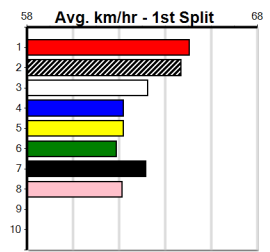

RSN GREY AREAS-WEDNESDAY & FRIDAY

Distance: 400m, Race Type: Grade 7, Total Prizemoney: $1,530
1st: $1,000, 2nd: $320, 3rd: $160, 4th: $50

Watchdog Tips: ☐ ☐ ☐ ☐ ☐

Bet:

1

WAITING FOR YOU [7]
F Bitch Feb-23 Sire: ASTON RUPEE Dam: GO SEEK HEIDI
Owner(s): CHAMPAGNE PTN (SYN), S Smith, A Langton Trainer: Angela Langton (Anakie)
Winning Distances: < 300m (0) 300 - 399m (0) 400 - 499m (1) 500 - 599m (0) 600 - 699m (0) > 700m (0)
Winning Weights: 26.0(1)

Box	1st	2nd	3rd	4th	5th	6th	7th	8th
1								
2								
3								
4					1			
5								
6						1		
7	1							
8								

Prize Best Starts Trk/Dts APM: $1000.00, 22.82(7)-21/1/25, 3-1-0-0, 2-1-0-0, 1000

Last 3 wins NOT included above

2

MAGIC TIGRESS [7]
BD Bitch Dec-22 Sire: KINLOCH BRAE Dam: BUFFET DESTROYER
Owner(s): T Johnson Trainer: Lachlan Scott (Tatura)
Winning Distances: < 300m (0) 300 - 399m (1) 400 - 499m (0) 500 - 599m (0) 600 - 699m (0) > 700m (0)
Winning Weights: 26.5(1)

Box	1st	2nd	3rd	4th	5th	6th	7th	8th
1		1	2					
2						1		
3								
4	1					1	1	
5								
6			1		1		1	
7								1
8					2			1

Prize Best Starts Trk/Dts APM: $1800.00, 23.43(1)-17/9/24, 14-1-1-3, 4-0-1-0, 1280

Last 3 wins NOT included above

3

CLIFFORD BALE (NSW)[7]
RF Dog Sep-21 Sire: ALLEN DEED Dam: DYNA KELLY
Owner(s): D Torr Trainer: Jennifer Torr (Woodvale)
Winning Distances: < 300m (0) 300 - 399m (0) 400 - 499m (1) 500 - 599m (0) 600 - 699m (0) > 700m (0)
Winning Weights: 31.3(1)

Box	1st	2nd	3rd	4th	5th	6th	7th	8th
1								
2								
3	1				1		2	1
4						1		1
5			1	1		1		1
6		1						3
7								1
8		1						

Prize Best Starts Trk/Dts APM: $2570.00, 23.02(2)-26/3/24, 23-1-3-1, 16-1-3-1, 679

Last 3 wins NOT included above

4

PAW YALE (NSW)[7]
RF Dog Jan-23 Sire: BERNARDO Dam: FAITHY BALE
Owner(s): B Wheeler Trainer: Correy Grenfell (Anakie)
Winning Distances: < 300m (0) 300 - 399m (0) 400 - 499m (1) 500 - 599m (0) 600 - 699m (0) > 700m (0)
Winning Weights: 30.7(1)

Box	1st	2nd	3rd	4th	5th	6th	7th	8th
1			1	1				
2				1	1			1
3	1							
4		1						
5								
6					1			
7								
8					1			

Prize Best Starts Trk/Dts APM: $2190.00, 23.31(6)-3/12/24, 9-1-1-2, 2-0-0-0, 1432

Last 3 wins NOT included above

5

KING RON [7]
WBK Dog Feb-23 Sire: KOBLENZ Dam: MEPUNGA GEM
Owner(s): T Keogh Trainer: Mark Johnson (Ross Creek)
Winning Distances: < 300m (0) 300 - 399m (1) 400 - 499m (0) 500 - 599m (0) 600 - 699m (0) > 700m (0)
Winning Weights: 35.9(1)

Box	1st	2nd	3rd	4th	5th	6th	7th	8th
1					1			
2								
3								
4	1						1	
5								
6								
7								
8								

Prize Best Starts Trk/Dts APM: $1075.00, FSH, 3-1-0-0, 0-0-0-0, 1075

Last 3 wins NOT included above