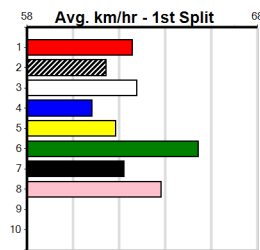

TOPCAT VIDEO (250+RANK)

Distance: 460m, Race Type: Grade 7, Total Prizemoney: $1,530
1st: $1,000, 2nd: $320, 3rd: $160, 4th: $50

Watchdog Tips: [ ] [ ] [ ] [ ] Bet: [ ]

Form Box Wgt Dist Track Date Time BON Margin 1st/2nd (Time) PIR Checked Comment W/R Split 1 S/P Grade

WARM HUGS [7] BK Dog Jan-23 Sire: FERAL FRANKY Dam: YINDI GIRL TURBO
Owner(s): M Cullen
Trainer: Jeffrey Britton (Anakie)
Box History table with columns Bx, 1st, 2nd, 3rd, 4th, 5th, 6th, 7th, 8th

REPOSITION [7] BK Dog Aug-22 Sire: BERNARDO Dam: FLOWING
Owner(s): A Tullio
Trainer: Karen Pitt (Pearcedale)
Box History table with columns Bx, 1st, 2nd, 3rd, 4th, 5th, 6th, 7th, 8th

LALA BUFFY [7] BK Dog Jan-23 Sire: DROOPYS SYDNEY Dam: LALA SHIM
Owner(s): DAILLY GREYHOUND FARMS (SYN), G Dailly, T Dailly
Trainer: Thomas Dailly (Anakie)
Box History table with columns Bx, 1st, 2nd, 3rd, 4th, 5th, 6th, 7th, 8th

BORN TO PARTY [7] BK Dog Jan-23 Sire: FERNANDO BALE Dam: IT'S MY PARTY
Owner(s): CHAMPAGNE PTN (SYN), S Smith, A Langton
Trainer: Angela Langton (Anakie)
Box History table with columns Bx, 1st, 2nd, 3rd, 4th, 5th, 6th, 7th, 8th

RICOLINA PEARL [7] BK Bitch Dec-22 Sire: BELLA INFRARED Dam: BELLA RICO
Owner(s): K Juracic
Trainer: Luckie Karabitsakos (Pearcedale)
Box History table with columns Bx, 1st, 2nd, 3rd, 4th, 5th, 6th, 7th, 8th

1

2

3

4

5