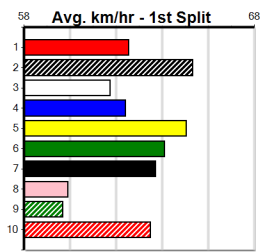

MILLERS MUZZLES (250+RANK)

Distance: 400m, Race Type: Maiden, Total Prizemoney: $1,530
1st: $1,000, 2nd: $320, 3rd: $160, 4th: $50

Watchdog Tips: ☐ ☐ ☐ ☐ ☐ Bet: ☐

1

Form	Box	Wgt	Dist	Track	Date	Time	BON	Margin	1st/2nd (Time)	PIR	Checked	Comment	WR	Split 1	S/P	Grade
LITTLE FLETCHER [M]																
BK		Dog		Jul-22		Sire: FERAL FRANKY		Dam: MISS ROXY								
Owner(s): D Klemke		Trainer: Dallen Klemke (Lara)														
Winning Distances: < 300m (0) 300 - 399m (0) 400 - 499m (0) 500 - 599m (0) 600 - 699m (0) > 700m (0)																
Winning Weights:																
3rd	(7)	35.6	400	GEL	R1	27-Apr-24	23.35	22.35	5.00L BLACKPOOL TRIP (23.01)	S/32	.	.	.	8.65	$8.70	M
5th	(6)	35.3	400	GEL	R1	28-Jun-24	23.15	22.38	6.50L PUNCHY (22.72)	M/32	.	.	.	8.56	$15.20	M
6th	(1)	35.3	400	GEL	R1	09-Jul-24	23.61	22.77	7.00L XENA GIBLET (23.14)	M/33	.	.	.	8.71	$2.60	M
7th	(3)	33.4	390	BAL	R2	08-Jan-25	23.28	21.88	16.00 TRUE CRIME (22.21)	M/67	.	.	.	8.82	$7.20	M
6th	(8)	33.4	390	BAL	R1	20-Jan-25	23.20	22.23	9.50L ASTON JILL (22.54)	M/55	.	.	.	8.84	$5.00	M
Last 3 wins NOT included above																

Box History

Bx	1st	2nd	3rd	4th	5th	6th	7th	8th
1							1	
2								
3								1
4								
5								
6					1			
7			1					
8							1	

Prize Best	$260.00
Starts	23.15(6)-28/6/24
Trk/Dts	5-0-0-1
APM	3-0-0-1
	52

2

DIAMANTINA PEAR [M]																
RBD		Bitch		Mar-23		Sire: FERNANDO BALE		Dam: DIAMANTINA ROSE								
Owner(s): CHAMPAGNE PTN (SYN), S Smith, A Langton		Trainer: Angela Langton (Anakie)														
Winning Distances: < 300m (0) 300 - 399m (0) 400 - 499m (0) 500 - 599m (0) 600 - 699m (0) > 700m (0)																
Winning Weights:																
4th	(6)	24.5	400	GEL	R3	14-Jan-25	23.30	22.48	6.50L REIKO SURGE (22.86)	M/58	.	.	.	8.60	$43.40	M
2nd	(8)	24.2	400	GEL	R3	21-Jan-25	23.34	22.66	2.75L RIVIA UMIKO (23.15)	S/55	.	.	.	8.67	$2.80	M
Last 3 wins NOT included above																

Box History

Bx	1st	2nd	3rd	4th	5th	6th	7th	8th
1								
2								
3								
4								
5								
6					1			
7								
8			1					

Prize Best	$395.00
Starts	23.30(6)-14/1/25
Trk/Dts	2-0-1-0
APM	2-0-1-0
	395

3

BLACKPOOL LUCKY (QLD)[M]																
BK		Dog		May-23		Sire: ASTON RUPEE		Dam: LAVA YOU BEAUTY								
Owner(s): GLASWEGIAN ANGEL (SYN), A Kenyon, R Kenyon, A Kenyon		Trainer: Alexis Kenyon (Lara)														
Winning Distances: < 300m (0) 300 - 399m (0) 400 - 499m (0) 500 - 599m (0) 600 - 699m (0) > 700m (0)																
Winning Weights:																
7th	(8)	36.3	400	GEL	R3	09-Dec-24	23.43	22.41	9.00L LADY TEQUILA (22.81)	M/67	.	.	.	8.80	$11.80	M
4th	(5)	36.2	390	BAL	R1	13-Dec-24	22.94	22.19	11.00 PAW OLYSLAGERS (22.19)	S/44	.	.	.	8.82	$20.80	M
5th	(8)	36.2	450	BAL	R9	24-Dec-24	26.69	25.09	23.00 ROTHWELL PAUL (25.09)	M/545	.	.	.	6.85	$11.20	T3-M
8th	(2)	36.3	460	GEL	R9	31-Dec-24	27.06	25.89	11.00 KIRKY STORM (26.35)	M/466	.	.	.	6.67	$17.60	M
2nd	(1)	36.1	390	BAL	R2	20-Jan-25	22.49	22.23	1.25L COUNTY ART (22.41)	Q/13	.	.	.	8.47	$8.50	M
Last 3 wins NOT included above																

Box History

Bx	1st	2nd	3rd	4th	5th	6th	7th	8th
1								
2		1						
3								1
4								
5					1			
6								
7								
8						1		1

Prize Best	$395.00
Starts	23.43(8)-9/12/24
Trk/Dts	5-0-1-0
APM	1-0-0-0
	380