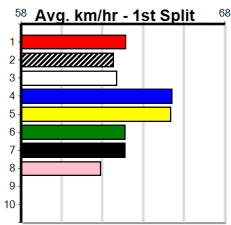

Horsham

HORSHAM DOORS & GLASS

Distance: 410m, Race Type: Mixed 6/7, Total Prizemoney: $2,925
1st: $1,950, 2nd: $600, 3rd: $300, 4th: $75

3

2:58PM

(VIC time)

PEAKY AVENGER (1) showed plenty of promise in her first prep and she should be primed to fire fresh. PAW QUANDA (5) has a nice turn of foot and can work into the mix mid race. HOOKED ON JING (6) can run a cheeky race

Watchdog Tips:

1

5

6

4

Bet:

Win 1

Form Box Weight Dist Track Date Time BON Margin 1st/2nd (Time) PIR Checked Comment W/R Split 1 S/P Grade

1 PEAKY AVENGER [6] *Resuming, showed promise last prep, should fire* **$2.20**

RBD B Sep-22 TOMMY SHELBY AVENGER LASS

Trainer: George Borg (Maryborough)

6th (2)	25.9	390	BAL	R10	11-Sep-24	22.76	22.05	4.00	PAW LEON (22.49)	M/54	.	.	.	8.49	$6.90	X67H
1st (2)	25.8	390	SHP	R3	16-Sep-24	22.24	22.08	2.75	HIGH COTTON (22.43)	Q/11	.	.	.	8.32	$4.00	7
7th (2)	26.3	425	BEN	R4	11-Oct-24	24.81	23.69	12.00	GIACOMO (24.00)	Q/177	.	.	.	6.55	$21.30	X67H
6th (4)	26.1	390	BAL	R9	07-Nov-24	22.90	22.07	10.00	DAYS OF ROSES (22.20)	M/76	.	.	.	8.71	$2.60	X67

Owner(s): R Oppenhuis

Winning Boxes

1	2	3	4	5	6	7	8
1			1				
Prize	$4,710.00						
Best	FSH						
Starts	11-2-1-2						
Trk/Dst	0-0-0-0						
APM	$1780						

2 MANDOLIN STORM [6] *Strong Geelong winner, this is harder, tested* **$10.00**

BK B Feb-23 ASTON FASTNET PRETTY MUCH

Trainer: Michael Katsiris (Thomastown)

8th (5)	30.0	450	SHP	R10	06-Jan-25	26.61	25.15	18.00	PAW OLLIE (25.40)	M/588	.	.	VO	6.81	$75.70	X67
7th (6)	30.1	450	SHP	R5	11-Jan-25	26.21	25.44	10.00	RED ROCKS BEAUTY (25.52)	S/788	.	.	.	6.98	$41.50	7
1st (7)	29.5	400	GEL	R11	21-Jan-25	22.90	22.66	2.75	DRAGON BLACK (23.08)	M/22	.	.	.	8.58	$4.30	7
7th (3)	29.6	400	MTG	R8	23-Jan-25	24.63	23.16	21.00	SOONER OR LATER (23.16)		.	.	.	11.35	$2.15	RW

Owner(s): M Katsiris

Winning Boxes

1	2	3	4	5	6	7	8
				1		1	
Prize	$2,640.00						
Best	FSH						
Starts	13-2-2-0						
Trk/Dst	0-0-0-0						
APM	$2384						

3 POPPY RICK [6] *Likely to find this class beyond him, next time* **$12.00**

BK D Aug-22 FERAL FRANKY STEPPING

Trainer: Richard Boehm (Dunolly)

4th (1)	32.3	390	BAL	R14	24-Dec-24	22.69	22.09	3.5L	MINH JACK (22.44)	M/33	.	.	.	8.54	$1.80	T3-6
5th (2)	32.4	410	HOR	R3	27-Dec-24	24.26	23.28	10.00	LEONESSA (23.58)	M/44	.	.	SW	10.72	$21.40	6G
4th (8)	32.9	390	BAL	R2	06-Jan-25	23.30	22.43	11.00	CRAIG KEEPING (22.56)	S/44	.	.	.	8.70	$3.70	T3-6
3rd (1)	32.4	425	BEN	R10	15-Jan-25	24.83	24.09	6.00	LBOROUGH BOUND (24.42)	M/223	.	.	.	6.82	$4.30	6G

Owner(s): R Boehm

Winning Boxes

1	2	3	4	5	6	7	8
1			1				
Prize	$3,665.00						
Best	23.93						
Starts	18-2-3-3						
Trk/Dst	5-0-0-1						
APM	$2564						

4 SOLAR JESSIE [6] ***** SCRATCHED *****

BK B Dec-22 FERAL FRANKY SOLAR LIFE

Trainer: Victor Millington (Mt Cole)

8th (2)	24.6	410	HOR	R5	31-Dec-24	24.19	23.29	13.00	LEONESSA (23.29)	Q/68	.	.	.	10.67	$14.40	X67
8th (1)	25.1	410	HOR	R10	06-Jan-25	24.26	22.89	12.00	RELEASED (23.49)	M/88	.	.	W	10.93	$13.50	6G
4th (8)	25.4	410	HOR	R4	14-Jan-25	23.94	23.00	8.50	MADDY GIBLET (23.34)	M/55	.	.	VO	10.67	$22.00	X67H
3rd (3)	25.6	390	WBL	R9	20-Jan-25	22.61	22.29	1.25	LDROP FIFTY (22.54)	Q/21	.	.	.	8.68	$3.80	X67

Owner(s): V Millington

Winning Boxes

1	2	3	4	5	6	7	8
2							
Prize	$6,115.00						
Best	23.45						
Starts	20-2-3-2						
Trk/Dst	18-2-3-1						
APM	$4333