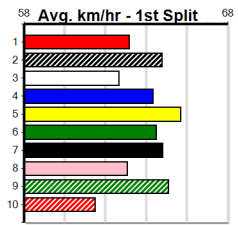

SPORTSBET EVERY DOG HAS ITS DAY

Distance: 410m, Race Type: Grade 5, Total Prizemoney: \$2,925
1st: \$1,950, 2nd: \$600, 3rd: \$300, 4th: \$75

12

6:16PM

(VIC time)

ASTON GLEAM (1) has been racing well in NSW of late and he is drawn to get all the breaks.
ORSON FURY (2) regained some confidence last time and he should follow the red through early
on. ENTERTAINMENT (5) just needs to step on terms