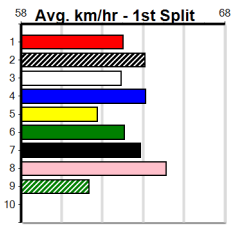

WATTS PRICE ACCOUNTANTS

Distance: 485m, Race Type: Grade 5, Total Prizemoney: $3,340
1st: $2,230, 2nd: $690, 3rd: $345, 4th: $75

6

4:01PM

(VIC time)

PAW FARINA (4) is a highly promising speedster and he can light them up soon after box rise. ELLIOTT (2) can be hard to follow but he is easily the most talented chaser in the race. FOLLOW THE SUN (3) will be strong in the closing stages

Watchdog Tips:

4 **2** **3** **5**

Bet:

Win 4