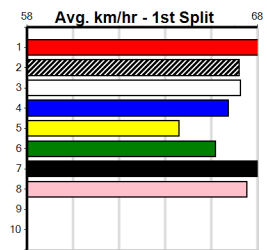

ON-SITE ENGINEERING

Distance: 410m, Race Type: Mixed 3/4, Total Prizemoney: $3,360
1st: $2,250, 2nd: $690, 3rd: $345, 4th: $75

JETSTREAM ICON (2) has recorded some breathtaking wins of late and he just needs a clear crack mid race. GAS LANTERN (7) is as consistent as they come and she will set a cracking pace, while IMANI (5) will appreciate the smaller line-up

Watchdog Tips: 2 7 5 6 Bet: Trifecta 2/7/5 ($10 - 100%)

CORTEZ BALE (NSW)[3] *** SCRATCHED *** $99.00
Owner(s): A Gurry
Winning Distances: < 300m (0) 300 - 399m (6) 400 - 499m (6) 500 - 599m (0) 600 - 699m (0) > 700m (0)
Winning Weights: 32.2(1) 32.3(1) 32.5(1) 32.8(1) 32.9(1) 33.8(1) 34.0(1) 34.2(1) 34.4(1) 34.5(1) 34.6(1) 34.7(1)

JETSTREAM ICON [4] Airborne at present, can bust the clock, yes $1.80
Owner(s): M Sullivan
Winning Distances: < 300m (0) 300 - 399m (0) 400 - 499m (14) 500 - 599m (3) 600 - 699m (0) > 700m (0)
Winning Weights: 31.9(1) 32.2(1) 32.4(2) 32.5(3) 32.6(1) 32.7(3) 32.8(3) 32.9(1) 33.0(1) 33.3(1)

UDANI BALE (NSW)[4] *** SCRATCHED *** $99.00
Owner(s): A Gurry
Winning Distances: < 300m (0) 300 - 399m (2) 400 - 499m (13) 500 - 599m (0) 600 - 699m (0) > 700m (0)
Winning Weights: 32.5(2) 32.6(1) 32.9(2) 33.0(2) 33.2(3) 33.9(1) 34.1(1) 34.2(1) 34.6(1) 35.7(1)

VELUZA BALE (NSW)[4] *** SCRATCHED *** $99.00
Owner(s): A Gurry
Winning Distances: < 300m (0) 300 - 399m (3) 400 - 499m (8) 500 - 599m (0) 600 - 699m (0) > 700m (0)
Winning Weights: 30.2(1) 30.4(1) 30.5(1) 30.7(1) 30.9(2) 31.1(1) 31.3(1) 31.6(1) 32.0(1) 32.6(1)

IMANI [3] Tough draw but can explode mid race, keep safe $4.00
Owner(s): L Moore
Winning Distances: < 300m (0) 300 - 399m (14) 400 - 499m (6) 500 - 599m (0) 600 - 699m (0) > 700m (0)
Winning Weights: 27.5(1) 27.7(2) 27.8(1) 27.9(2) 28.0(3) 28.1(2) 28.2(2) 28.3(3) 28.4(1) 28.5(2) 28.7(1)