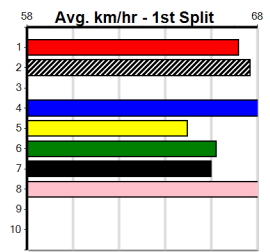

CARDROSS MEMORIAL HT1

Distance: 410m, Race Type: Grade 5 Heat, Total Prizemoney: $2,925
1st: $1,950, 2nd: $600, 3rd: $300, 4th: $75

BLESSED RAIN (2) has gone to another level in recent weeks and she will be carving out time on the arm. MASANI GIRL (8) is a prolific winner and she will dial up the pressure in the middle stages. CAROLYN'S JOY (4) won't be too far away

Watchdog Tips: [2] [8] [4] [5] Bet: Win 2

MAJOR MIKE [5] Good record here but this is harder, place best $12.00
BK Dog Dec-21 Sire: TOMMY SHELBY Dam: MY LUCKY MIA Trainer: William Hartigan (Haven)
Winning Distances: < 300m (0) 300 - 399m (6) 400 - 499m (3) 500 - 599m (0) 600 - 699m (0) > 700m (0)
Winning Weights: 32.2(1) 32.4(1) 32.7(2) 33.0(1) 33.2(1) 33.5(1) 33.6(1) 34.0(1)
Box History table and Prize Best Starts Trk/Dts APM

BLESSED RAIN [5] Gone to another level of late, watch the clock $2.00
RF Bitch May-22 Sire: FERAL FRANKY Dam: WILL IT RAIN Trainer: Brett Mackie (Tooradin)
Winning Distances: < 300m (0) 300 - 399m (3) 400 - 499m (4) 500 - 599m (0) 600 - 699m (0) > 700m (0)
Winning Weights: 28.0(1) 28.1(1) 28.5(1) 28.6(1) 28.7(1) 28.8(1) 29.4(1)
Box History table and Prize Best Starts Trk/Dts APM

EDGY FRANKY [5] Resuming, talented when fit, place claims $12.00
BK Dog Oct-22 Sire: FERAL FRANKY Dam: GOT THE EDGE Trainer: Rodney Millington (Red Cliffs)
Winning Distances: < 300m (0) 300 - 399m (10) 400 - 499m (0) 500 - 599m (0) 600 - 699m (0) > 700m (0)
Winning Weights: 33.6(4) 33.8(1) 34.0(1) 34.2(1) 34.3(2) 34.4(1)
Box History table and Prize Best Starts Trk/Dts APM

CAROLYN'S JOY [5] Impressive effort two runs back, can threaten $6.50
WBK Bitch May-21 Sire: FERNANDO BALE Dam: TYPHOON TESSIE Trainer: Lee Moore (Bagshot)
Winning Distances: < 300m (0) 300 - 399m (3) 400 - 499m (3) 500 - 599m (2) 600 - 699m (0) > 700m (0)
Winning Weights: 27.0(1) 27.1(1) 27.3(1) 27.7(1) 27.8(1) 28.2(1) 28.3(2)
Box History table and Prize Best Starts Trk/Dts APM

GO MICKY [5] No luck of late, can make amends, value runner $8.00
BKW Dog Oct-22 Sire: KOBLENZ Dam: PRINCESS MARJEN Trainer: David Jensen (Woodstock)
Winning Distances: < 300m (0) 300 - 399m (0) 400 - 499m (2) 500 - 599m (1) 600 - 699m (0) > 700m (0)
Winning Weights: 29.3(2) 29.5(1)
Box History table and Prize Best Starts Trk/Dts APM