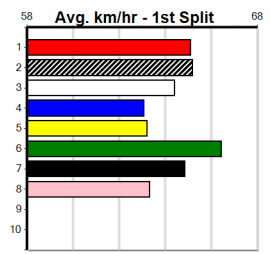

WEBBCON MARINE

Distance: 410m, Race Type: Grade 6, Total Prizemoney: $2,925
1st: $1,950, 2nd: $600, 3rd: $300, 4th: $75

SACRED SWORD (1) has been luckless since resuming and he should be at peak fitness by now.
NOVA OWEN (7) is two of two here and he will be in the firing line from the outset. ALL GOLD (6)
was brilliant here last time and he just needs luck early on

Watchdog Tips: **1** **7** **6** **4** **Bet:** **Box Trifecta 1,4,6,7 ($10 for 41.67%)**

1

SACRED SWORD [6] **No luck since resuming, can atone, go close** **$3.40**

BK Dog Feb-22 Sire: BERNARDO Dam: JUNIPER PEARL Trainer: Brett Mackie (Tooradin)

Owner(s): A Lie

Winning Distances: < 300m (0) 300 - 399m (1) 400 - 499m (1) 500 - 599m (0) 600 - 699m (0) > 700m (0)

Winning Weights: 34.4(1) 34.9(1)

Run	Time	Wgt	Dist	Track	Date	Time	BOB	Margin	1st/2nd (Time)	PIR	Checked	Comment	WR	Split 1	S/P	Grade
3rd (7)	19.67	34.8	350	HVL	R3	11-Aug-24	19.67	19.01	2.25L SUN IN CUBA (19.52)	M/1	.	.	.	6.57	$12.80	X67H
7th (4)	19.96	34.8	350	HVL	R4	18-Aug-24	19.96	19.07	5.50L SUN IN CUBA (19.58)	M/7	.	.	.	6.72	$17.60	X67F
3rd (1)	19.83	35.2	350	HVL	R2	25-Aug-24	19.83	18.71	9.00L STIFLER (19.22)	M/2	.	.	.	6.59	$5.90	X67
5th (7)	23.24	35.3	400	WGL	R3	30-Aug-24	23.24	22.57	4.50L EXTREME BEAST (22.93)	M/45	.	.	.	8.48	$6.80	7
1st (5)	23.28	34.9	410	HOR	R9	03-Sep-24	23.28	23.05	5.50L SLINGER (23.64)	M/11	.	V7	.	10.44	$3.40	7
2nd (4)	23.06	36.3	400	WGL	R1	03-Jan-25	23.06	22.77	4.00L NO CHARGE (22.78)	S/44	.	.	.	8.67	$10.10	RW
7th (6)	23.55	36.2	400	WGL	R3	07-Jan-25	23.55	22.55	14.00 ZONNEKEYN (22.57)	M/77	.	.	.	8.81	$10.50	X67
5th (5)	23.11	35.9	400	WGL	R4	14-Jan-25	23.11	22.54	2.75L ALL ON MERRETT (22.92)	M/45	.	.	.	8.62	$4.70	6G

Last 3 wins NOT included above

Run	Time	Wgt	Dist	Track	Date	Time	BOB	Margin	1st/2nd (Time)	PIR	Checked	Comment	WR	Split 1	S/P	Grade
1st (7)	19.50	34.4	350	HVL	R1	23-Jun-24	19.50	19.02	2.00L BUNDY PARADISE (19.63)	M/1	.	.	.	6.57	$5.50	MF

Prize Best Starts Trk/Dts APM: $9080.00, 23.28(5)-3/9/24, 19-2-6-2, 2-1-0-0, 2621

2

OCEAN SHARNI [6] **Placed in two of three here, place hope again** **$10.00**

BK Bitch Aug-22 Sire: FLYING RICCIARDO Dam: MOSSY GIRL Trainer: Glenn Petrie (Crossley)

Owner(s): G Petrie

Winning Distances: < 300m (0) 300 - 399m (2) 400 - 499m (0) 500 - 599m (0) 600 - 699m (0) > 700m (0)

Winning Weights: 27.7(1) 28.6(1)

Run	Time	Wgt	Dist	Track	Date	Time	BOB	Margin	1st/2nd (Time)	PIR	Checked	Comment	WR	Split 1	S/P	Grade
1st (8)	21.85	27.7	375	BHL	R9	27-Oct-24	21.85	21.55	6.00L ASTON TYPHOON (22.28)	.	.	.	.	.	.	$2.70 5
3rd (2)	22.60	28.7	375	BHL	R9	03-Nov-24	22.60	21.85	7.00L MAXIMISER (22.10)	.	.	.	.	.	.	$1.60 5
2nd (2)	22.49	29.2	375	BHL	R8	10-Nov-24	22.49	21.56	11.00 ASTON CABARET (21.77)	.	.	.	.	.	.	$2.70 5
3rd (8)	22.47	28.9	375	BHL	R8	17-Nov-24	22.47	21.62	7.50L ONE DECISION (21.94)	.	.	.	.	.	.	$2.40 5
2nd (8)	21.97	29.1	375	BHL	R7	01-Dec-24	21.97	21.61	0.75L BAR ROOM ROSES (21.93)	.	.	.	.	.	.	$3.20 5
2nd (7)	23.58	28.6	410	HOR	R10	06-Jan-25	23.58	22.89	1.5L RELEASED (23.49)	M/33	.	.	.	10.51	$11.20	6G
4th (6)	25.82	28.7	450	WBL	R5	16-Jan-25	25.82	25.14	10.00 PAW TORRIE (25.14)	M/655	.	.	.	6.89	$38.90	X67
3rd (1)	23.71	28.8	410	HOR	R3	21-Jan-25	23.71	22.87	3.00L JUMBOK GERHARD (23.51)	Q/33	.	.	.	10.58	$1.80	X67

Last 3 wins NOT included above

Run	Time	Wgt	Dist	Track	Date	Time	BOB	Margin	1st/2nd (Time)	PIR	Checked	Comment	WR	Split 1	S/P	Grade
1st (3)	22.31	28.6	390	WBL	R2	12-Sep-24	22.31	21.89	3.25L ASTON RUMBA (22.52)	Q/11	.	SW	.	8.69	$10.80	M

Prize Best Starts Trk/Dts APM: $6475.00, 23.58(7)-6/1/25, 14-2-4-3, 3-0-1-1, 3876