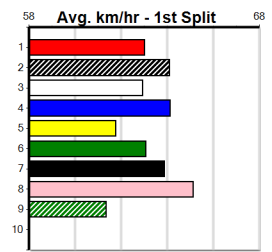

WATTS PRICE ACCOUNTANTS

Distance: 485m, Race Type: Grade 5, Total Prizemoney: $3,340
1st: $2,230, 2nd: $690, 3rd: $345, 4th: $75

PAW FARINA (4) is a highly promising speedster and he can light them up soon after box rise.
ELLIOTT (2) can be hard to follow but he is easily the most talented chaser in the race. FOLLOW
THE SUN (3) will be strong in the closing stages

Watchdog Tips: 4 2 3 5 **Bet:** Win 4

1

ELARA BALE (NSW)[5] **$12.00**
BK Bitch Jan-22 **Can miss the kick, will push wide, tested** Trainer: Robert Camilleri (Lara)
Owner(s): B Wheeler Sire: FERAL FRANKY Dam: DYNA DANNA
Winning Distances: < 300m (0) 300 - 399m (3) 400 - 499m (6) 500 - 599m (0) 600 - 699m (0) > 700m (0)
Winning Weights: 26.2(3) 26.3(1) 26.7(1) 27.0(1) 27.4(1) 27.5(1) 28.1(1)

Box	1st	2nd	3rd	4th	5th	6th	7th	8th
1	1	1	4	1	1	1	1	1
2	1	1	1	5	1	1	1	1
3	1	2	1	2	3	1	1	1
4	2	1	1	1	1	1	1	1
5	3	1	1	1	1	1	1	1
6	1	2	4	1	1	1	1	1
7	1	1	1	1	1	1	1	1
8	1	1	1	1	1	1	1	1

Prize Best Starts Trk/Dts APM $15005.00 FST 49-9-4-12 0-0-0-0 4799

2

ELLIOTT [5] **$2.20**
BK Dog Aug-22 **Relies on luck but is a huge talent, danger** Trainer: Paul Abela (Parwan)
Owner(s): F Mastropasqua Sire: ASTON RUPEE Dam: IMMINENT REALITY
Winning Distances: < 300m (0) 300 - 399m (0) 400 - 499m (1) 500 - 599m (2) 600 - 699m (0) > 700m (0)
Winning Weights: 32.3(1) 32.9(1) 33.1(1)

Box	1st	2nd	3rd	4th	5th	6th	7th	8th
1	1	1	1	1	1	1	1	1
2	1	1	1	1	1	1	1	1
3	1	1	1	1	1	1	1	1
4	1	1	1	1	1	1	1	1
5	1	1	1	1	1	1	1	1
6	1	1	1	1	1	1	1	1
7	1	1	1	1	1	1	1	1
8	1	1	1	1	1	1	1	1

Prize Best Starts Trk/Dts APM $12815.00 FSH 10-3-1-2 0-0-0-0 4995

3

FOLLOW THE SUN [5] **$8.00**
BK Dog Feb-22 **Strong effort to score at Shepparton, threat** Trainer: Brett Mackie (Tooradin)
Owner(s): B Mackie Sire: BERNARDO Dam: JUNIPER PEARL
Winning Distances: < 300m (0) 300 - 399m (0) 400 - 499m (3) 500 - 599m (0) 600 - 699m (0) > 700m (0)
Winning Weights: 35.0(2) 35.5(1)

Box	1st	2nd	3rd	4th	5th	6th	7th	8th
1	1	1	1	1	1	1	1	1
2	1	1	1	1	1	1	1	1
3	1	1	1	1	1	1	1	1
4	1	2	1	1	1	1	1	1
5	1	1	1	1	1	1	1	1
6	1	2	1	1	1	1	1	1
7	1	1	1	1	1	1	1	1
8	1	1	1	1	1	1	1	1

Prize Best Starts Trk/Dts APM $11515.00 FSTD 30-3-5-7 0-0-0-0 5429

4

PAW FARINA (NSW)[5] **$3.60**
RBD Dog Feb-23 **Explodes soon after box rise, hard to hold out** Trainer: Robert Camilleri (Lara)
Owner(s): B Wheeler Sire: CHRISTO BALE Dam: WANNA ALLEN
Winning Distances: < 300m (0) 300 - 399m (0) 400 - 499m (2) 500 - 599m (1) 600 - 699m (0) > 700m (0)
Winning Weights: 36.1(2) 36.2(1)

Box	1st	2nd	3rd	4th	5th	6th	7th	8th
1	1	2	1	1	1	1	1	1
2	1	1	1	1	1	1	1	1
3	1	1	1	1	1	1	1	1
4	2	1	1	1	1	1	1	1
5	1	1	1	1	1	1	1	1
6	1	1	1	1	1	1	1	1
7	1	1	1	1	1	1	1	1
8	1	1	1	1	1	1	1	1

Prize Best Starts Trk/Dts APM $8340.00 27.51(7)-31/12/24 11-3-3-2 1-1-0-0 7321

5

LALA RAPID [5] **$12.00**
BD Dog May-21 **Lack of early speed is a worry, prefer to watch** Trainer: Helen Hartigan (Haven)
Owner(s): W Hartigan Sire: KC AND ALL Dam: LALA SHIM
Winning Distances: < 300m (0) 300 - 399m (0) 400 - 499m (5) 500 - 599m (0) 600 - 699m (0) > 700m (0)
Winning Weights: 41.9(1) 42.0(1) 42.1(1) 43.0(1) 43.8(1)

Box	1st	2nd	3rd	4th	5th	6th	7th	8th
1	1	1	4	3	1	1	1	1
2	1	1	4	2	4	1	1	1
3	1	1	3	3	3	1	1	1
4	2	3	2	3	3	1	1	1
5	1	1	1	3	1	1	1	1
6	1	2	1	1	1	1	1	1
7	3	1	2	3	1	1	1	1
8	4	3	4	1	1	1	1	1

Prize Best Starts Trk/Dts APM $25437.50 27.44(4)-5/11/23 80-5-13-15 63-4-12-11 4242