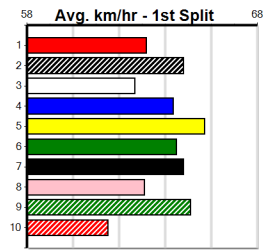

SPORTSBET EVERY DOG HAS ITS DAY

Distance: 410m, Race Type: Grade 5, Total Prizemoney: $2,925
1st: $1,950, 2nd: $600, 3rd: $300, 4th: $75

ASTON GLEAM (1) has been racing well in NSW of late and he is drawn to get all the breaks.
ORSON FURY (2) regained some confidence last time and he should follow the red through early on. ENTERTAINMENT (5) just needs to step on terms

Watchdog Tips: **1** **2** **5** **8** **Bet:** **Win 1**

1

ASTON GLEAM [5] **Classy NSW speedster, ideally drawn, go close** **$2.80**
RF Dog Nov-22 **Sire: HOOKED ON SCOTCH** **Dam: ASTON GLOW** **Trainer: Christian Roberts (Terang)**
Owner(s): M Roberts
Winning Distances: < 300m (0) 300 - 399m (3) 400 - 499m (2) 500 - 599m (0) 600 - 699m (0) > 700m (0)
Winning Weights: 31.6(1) 31.7(1) 31.8(2) 32.0(1)
2nd (2) 32.1 400 WAG R6 02-Dec-24 23.09 22.78 4.25L CHASIN' OPIE (22.78) . $2.10 NG
6th (4) 31.6 525 WAG R8 06-Dec-24 32.28 30.03 33.00 LATCH ON (30.03) 5.38 $7.00 X45
5th (3) 31.8 390 SHP R13 09-Dec-24 22.49 21.77 6.00L HARTNEY (22.09) M/55 8.59 $42.40 5
7th (8) 32.0 400 WAG R7 13-Dec-24 23.40 22.72 9.00L SEVEN INN (22.77) . $6.00 X45
3rd (7) 31.6 400 WAG R4 20-Dec-24 23.13 22.69 6.00L SODA PHOENIX (22.73) . $4.80 5
3rd (5) 31.6 320 WAG R10 27-Dec-24 18.81 18.18 7.00L SLICK OREO (18.33) . $2.80 5
2nd (6) 31.7 440 GBN R8 06-Jan-25 25.02 24.85 1.00L ORSON JIMMY (24.95) 2222 2222 $7.00 NG
3rd (2) 31.9 525 WAG R3 10-Jan-25 31.18 30.29 13.00 LATCH ON (30.29) 5.40 $8.00 X45
Last 3 wins NOT included above
1st (2) 32.0 457 TEM R8 16-Oct-24 26.15 25.90 0.75L HIGH CARD (26.19) . $4.20 5
1st (6) 31.8 320 WAG R5 04-Nov-24 18.30 18.22 0.05L HOW FAST (18.30) . $5.00 4
1st (1) 31.6 400 WAG R2 08-Nov-24 22.88 22.79 1.00L HOW FAST (22.96) . $3.50 5H

Box History

Bx	1st	2nd	3rd	4th	5th	6th	7th	8th
1	1	1	1					
2	1	1	1					1
3					2			
4	1		1	1		4	1	
5	1	2	1					
6	1	1						
7		2	3					
8							1	

Prize Best Starts Trk/Dts APM
$10720.00 FSH
29-5-6-7
0-0-0-0
6689

2

ORSON FURY [5] **Regained some confidence last time, danger** **$8.00**
BD Dog Apr-21 **Sire: ORSON ALLEN** **Dam: COME ON CHARLIZE** **Trainer: Ian Bibby (Warracknabeal)**
Owner(s): I Bibby
Winning Distances: < 300m (0) 300 - 399m (0) 400 - 499m (6) 500 - 599m (0) 600 - 699m (0) > 700m (0)
Winning Weights: 29.7(1) 29.8(1) 30.0(1) 30.2(1) 30.6(2)
5th (5) 30.8 410 HOR R6 06-Aug-24 23.66 23.13 7.50L TOMMY TEQUILA (23.13) M/65 10.59 $39.90 4
5th (4) 30.9 485 HOR R6 13-Aug-24 27.93 27.17 9.50L CRACKERJACK BULL (27.28) S/765 6.94 $78.70 5H
6th (4) 30.8 485 HOR R8 17-Aug-24 28.00 27.40 9.00L LEKTRA TRIGGER (27.40) M/658 6.86 $78.30 X45
3rd (1) 30.6 485 HOR R8 27-Aug-24 27.80 27.49 4.50L FARNHAM BALE (27.49) M/433 6.90 $18.00 X45
5th (2) 30.9 485 HOR R6 03-Sep-24 27.70 27.28 6.50L FARNHAM BALE (27.28) S/666 6.81 $44.90 X45
5th (8) 30.9 410 HOR R11 24-Sep-24 23.68 22.93 7.00L PAW VARNER (23.19) M/44 10.61 $3.80 5
4th (2) 31.7 410 HOR R10 14-Jan-25 24.17 23.00 12.00 MORE BEER PLEASE (23.37) M/34 10.59 $17.10 5
3rd (2) 31.5 410 HOR R11 21-Jan-25 23.49 22.87 2.00L KELLY JANE (23.36) M/43 10.64 $32.60 5
Last 3 wins NOT included above
1st (1) 29.8 410 HOR R4 10-Oct-23 23.10 23.05 1.25L NAYELI (23.17) Q/22 . SW 10.44 $17.20 RWH
1st (8) 30.9 485 HOR R7 05-Nov-23 27.35 27.02 2.50L REMEMBER WHAT (27.52) S/844 . 6.89 $1.70 5
1st (5) 30.6 410 HOR R9 21-May-24 23.47 23.21 2.00L FIERY DUEL (23.60) M/32 . SW 10.59 $3.40 5

Box History

Bx	1st	2nd	3rd	4th	5th	6th	7th	8th
1	2	3	3	1	2			
2		2	1	2	1	2	3	1
3			1	1				1
4	1	2		1	5	1		
5	1		3		4			1
6				3	1			
7		1	2		1	1	1	1
8	2		1	1	2			1

Prize Best Starts Trk/Dts APM
$37352.50
23.10(1)-10/10/23
62-6-6-12
16-2-1-3
1708