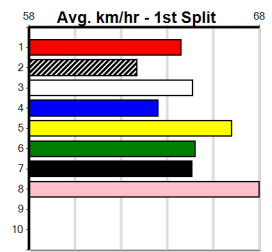

RSN GREY AREAS - WEDNESDAY & FRIDAY

Distance: 485m, Race Type: Mixed 4/5, Total Prizemoney: $3,875
1st: $2,600, 2nd: $800, 3rd: $400, 4th: $75

AWESOME AVENGER (7) can run the hands off the clock and he is suitably drawn out wide.
NIZHONI (5) is racing with confidence and he will be in the firing line from the outset. NACHO
PROBLEM (6) just needs a little luck in the early stages.

Watchdog Tips: 7 5 6 1 **Bet:** Win 7

1

PENGUIN PAT (NSW)[4] **Racing well but this is harder, place best** **$8.00**

WBK Dog Oct-21 **Sire: RITZA LENNY Dam: IT'S A SHAME** **Trainer: Andrew Mooney (Amherst)**

Owner(s): A Mooney

Winning Distances: < 300m (0) 300 - 399m (2) 400 - 499m (6) 500 - 599m (2) 600 - 699m (2) > 700m (0)

Winning Weights: 29.4(1) 29.9(1) 30.0(1) 30.3(1) 30.6(1) 30.7(1) 30.8(1) 30.9(2) 31.0(1) 31.2(1) 31.5(1)

Box	1st	2nd	3rd	4th	5th	6th	7th	8th
1	3	2	1	1	2			
2	3			3		3		
3		4					3	2
4	3		2		2		1	
5	1	2			3		2	
6	1	2	1		2		1	
7	1	4	2	1	2		2	
8			3	1		1		1

Prize Best Starts Trk/Dts APM $26280.00 27.32(7)-12/11/24 69-12-14-9 11-2-2-2 8210

3rd (6) 31.0 450 BAL R5 20-Nov-24 25.73 25.27 2.25L PAW BERRY (25.58) M/352 . . . . . 6.75 $9.10 5

5th (4) 30.9 485 HOR R8 26-Nov-24 27.75 27.19 8.50L NIMBLE BENNY (27.19) M/655 . . . . . 6.70 $17.40 X45

6th (2) 31.0 485 HOR R8 17-Dec-24 28.12 27.12 11.00 ZYGON BALE (27.41) Q/466 . . . . . 6.67 $24.50 X45

3rd (8) 31.2 485 HOR R6 23-Dec-24 27.99 27.02 1.75L TAKE THE STEPS (27.87) M/122 . . . . . 6.68 $11.90 5

2nd (3) 31.2 450 BAL R6 30-Dec-24 25.95 25.46 7.50L OUR ALAMO (25.46) M/463 . . . . . 6.72 $8.90 T3-5

5th (6) 31.0 450 BAL R8 06-Jan-25 26.18 25.77 4.00L PRETTY PANAMA (25.90) M/444 . . . . . 6.73 $7.90 T3-5

1st (4) 30.9 450 BAL R8 13-Jan-25 25.63 25.23 1.00L PRETTY PANAMA (25.70) M/441 . . . . . 6.70 $10.10 T3-5

1st (4) 30.8 485 HOR R6 21-Jan-25 27.46 27.46 0.75L FULL OF REGRETS (27.50) Q/111 . . . . . 6.53 $22.70 X45

Last 3 wins NOT included above

1st (4) 30.6 500 BEN R8 28-Aug-24 28.54 28.26 1.00L DASHER BALE (28.59) M/411 . . . . . 6.71 $8.10 T3-5

1st (2) 31.5 450 BAL R8 07-Oct-24 26.07 25.98 1.5L CLARK (26.17) M/332 . . . . . 6.65 $5.70 T3-5

1st (1) 31.2 450 BAL R8 14-Oct-24 25.66 25.41 2.75L BLACK PRESTIGE (25.85) M/222 . . . . . 6.71 $1.40 T3-5