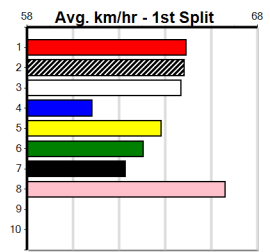

1

2:19PM

(VIC time)

Distance: 410m, Race Type: Maiden, Total Prizemoney: $2,535
1st: $1,680, 2nd: $520, 3rd: $260, 4th: $75

HI GOOD THANKS (1) has been solidly placed in both runs here and she is drawn to make every post a winner. SUPER MAX (8) led for a long way on debut and he will be much better for the run. THERMAL SPARK (2) is nearing a win.

Watchdog Tips: 1 8 2 6 Bet: Win 1

HI GOOD THANKS [M] Biks Placed in both runs here, well drawn, go close $2.60
BK Bitch Sep-22 Sire: ASTON RUPEE Dam: DISTINCT
Owner(s): The MOLT Group (SYN), M Callanan, O Dixon, T Hanrahan
Trainer: Michael Callanan (Wonwondah)
Winning Distances: < 300m (0) 300 - 399m (0) 400 - 499m (0) 500 - 599m (0) 600 - 699m (0) > 700m (0)
Winning Weights:
7th (7) 26.4 435 SLE R2 20-Oct-24 25.38 24.18 7.00L DR. BELL (24.89) M/757 5.43 $78.50 M
7th (7) 26.4 350 HVL R2 25-Oct-24 20.53 19.78 8.50L SLAY QUEEN MOLLY (19.94) M/7 6.81 $26.50 T3-M
3rd (6) 26.6 400 GEL R2 05-Nov-24 23.17 22.46 3.25L PICHOLA RALPHY (22.94) M/23 8.58 $18.20 M
7th (3) 27.0 350 HVL R1 11-Nov-24 20.20 19.38 5.50L KING PLUM (19.85) M/7 6.85 $10.20 M
2nd (8) 25.8 410 HOR R2 13-Dec-24 23.70 23.27 6.50L FLEETWOOD ODIN (23.27) M/33 10.51 $10.80 M
3rd (2) 26.5 485 HOR R1 31-Dec-24 28.34 27.51 3.75L BLACK REALITY (28.08) Q/243 6.77 $11.60 M
(-) 25.9 390 BAL 13-Jan-25 22.53 7.50L Trial Cleared M/44 4of4 8.38
3rd (4) 26.0 410 HOR R1 21-Jan-25 23.81 22.87 1.5L PAW LINDEN (23.72) M/23 10.56 $10.20 M
Last 3 wins NOT included above
Box History
Bx 1st 2nd 3rd 4th 5th 6th 7th 8th
1 1
2 1
3 1 1
4 1
5 1
6 1
7 2
8 1 1
Prize Best $1085.00
Starts 23.70(8)-13/12/24
Trk/Dts 8-0-1-3
APM 2-0-1-1 957

THERMAL SPARK [M] No luck in her two runs here, can threaten $6.50
LTBD Bitch Jan-23 Sire: AUSSIE INFRARED Dam: FAUN FLAME
Owner(s): Big Three (SYN), M Dennis, M Bolger
Trainer: Carol Jackson (Neilborough)
Winning Distances: < 300m (0) 300 - 399m (0) 400 - 499m (0) 500 - 599m (0) 600 - 699m (0) > 700m (0)
Winning Weights:
5th (3) 26.4 410 HOR R1 07-Dec-24 24.12 23.34 4.75L HUSKY BAILEY (23.80) Q/36 10.67 $17.80 M
3rd (8) 26.7 425 BEN R1 11-Dec-24 25.01 24.14 1.75L HIGHLAND JILL (24.89) M/433 SW 6.79 $6.70 T3-M
6th (7) 26.9 425 BEN R1 18-Dec-24 24.98 24.15 8.50L PAW VANCOUVER (24.39) M/566 6.75 $15.50 T3-M
2nd (3) 26.8 390 SHP R1 21-Dec-24 22.80 22.17 3.75L ASTON FULHAM (22.55) M/22 8.63 $13.10 M
3rd (3) 26.6 300 HVL R1 03-Jan-25 17.39 16.64 4.00L FITZROY HALLE (17.12) M/1 4.05 $15.70 T3-M
5th (8) 26.3 390 WBL R2 07-Jan-25 23.45 21.88 1.75L WHIPPING ALONG (23.33) M/23 8.85 $8.30 M
4th (4) 26.3 350 HVL R2 10-Jan-25 20.09 19.60 1.25L ZINZAN HOLLY (20.02) M/3 6.68 $8.00 T3-M
2nd (2) 26.0 390 WBL R2 20-Jan-25 22.81 22.29 0.50L PAW RAKULA (22.79) Q/12 8.67 $5.20 M
Last 3 wins NOT included above
Box History
Bx 1st 2nd 3rd 4th 5th 6th 7th 8th
1 1
2 1
3 1 1 1
4 1
5 1
6 1
7 1 1 1
8 1 1 1
Prize Best $1085.00
Starts 24.12(3)-7/12/24
Trk/Dts 10-0-2-2
APM 2-0-0-0 974