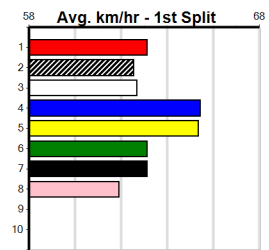

HORSHAM DOORS & GLASS

Distance: 410m, Race Type: Mixed 6/7, Total Prizemoney: $2,925
1st: $1,950, 2nd: $600, 3rd: $300, 4th: $75

PEAKY AVENGER (1) showed plenty of promise in her first prep and she should be primed to fire fresh. PAW QUANDA (5) has a nice turn of foot and can work into the mix mid race. HOOKED ON JING (6) can run a cheeky race

Watchdog Tips:	1	5	6	4	Bet:	Win 1

Form Box	Wgt	Dist	Track	Date	Time	BON	Margin	1st/2nd (Time)	PIR	Checked	Comment	WR	Split 1	S/P	Grade	
1	PEAKY AVENGER [6] Resuming, showed promise last prep, should fire $2.20															
	RBD Bitch		Sep-22		Sire: TOMMY SHELBY		Dam: AVENGER LASS		Trainer: George Borg (Maryborough)							
	Owner(s): R Oppenhuis															
	Winning Distances: < 300m (0) 300 - 399m (1) 400 - 499m (1) 500 - 599m (0) 600 - 699m (0) > 700m (0)															
	Winning Weights: 25.3(1) 25.8(1)															
	3rd (2)	25.2	390	BAL	R4	31-Jul-24	22.61	22.17	3.5L PAW QUARK (22.36)	Q/33	.	.	.	8.55	$2.70	MH
	1st (4)	25.3	425	BEN	R1	09-Aug-24	24.27	23.88	1.75L WILLOW SKYE (24.38)	Q/111	.	.	.	6.61	$3.90	M
	6th (3)	25.5	450	BAL	R3	14-Aug-24	26.02	25.35	8.00L HIGHER FORCE (25.47)	M/264	.	.	.	6.64	$23.80	RWH
	3rd (4)	25.5	390	BAL	R10	21-Aug-24	22.57	22.10	7.00L LULU'S RIDE (22.10)	Q/43	.	.	.	8.59	$10.20	RW
	6th (2)	25.9	390	BAL	R10	11-Sep-24	22.76	22.05	4.00L PAW LEON (22.49)	M/54	.	.	.	8.49	$6.90	X67H
1st (2)	25.8	390	SHP	R3	16-Sep-24	22.24	22.08	2.75L HIGH COTTON (22.43)	Q/11	.	.	.	8.32	$4.00	7	
7th (2)	26.3	425	BEN	R4	11-Oct-24	24.81	23.69	12.00 GIACOMO (24.00)	Q/177	.	.	.	6.55	$21.30	X67H	
6th (4)	26.1	390	BAL	R9	07-Nov-24	22.90	22.07	10.00 DAYS OF ROSES (22.20)	M/76	.	.	.	8.71	$2.60	X67	
Last 3 wins NOT included above																
Prize Best Starts Trk/Dts APM																

2	MANDOLIN STORM [6] Strong Geelong winner, this is harder, tested $10.00															
	BK Bitch		Feb-23		Sire: ASTON FASTNET		Dam: PRETTY MUCH		Trainer: Michael Katsiris (Thomastown)							
	Owner(s): M Katsiris															
	Winning Distances: < 300m (0) 300 - 399m (0) 400 - 499m (2) 500 - 599m (0) 600 - 699m (0) > 700m (0)															
	Winning Weights: 29.5(1) 30.4(1)															
	8th (2)	30.2	400	WGL	R2	14-Nov-24	23.93	22.72	16.00 MARSHMALLOW (22.88)	M/88	.	.	.	9.00	$14.70	M
	2nd (7)	29.8	400	GEL	R2	19-Nov-24	23.43	22.65	7.50L ASTON HANSON (22.92)	M/32	.	.	.	8.73	$66.70	M
	6th (5)	30.1	400	WGL	R3	28-Nov-24	24.04	22.74	4.75L RICOLINA PEARL (23.71)	M/66	.	.	.	8.97	$15.70	T3-M
	1st (5)	30.4	400	GEL	R3	31-Dec-24	22.83	22.76	8.00L IRENA BELLA (23.37)	M/11	.	SW	.	8.40	$4.40	M
	8th (5)	30.0	450	SHP	R10	06-Jan-25	26.61	25.15	18.00 PAW OLLIE (25.40)	M/588	.	VO	.	6.81	$75.70	X67
7th (6)	30.1	450	SHP	R5	11-Jan-25	26.21	25.44	10.00 RED ROCKS BEAUTY (25.52)	S/788	.	.	.	6.98	$41.50	7	
1st (7)	29.5	400	GEL	R11	21-Jan-25	22.90	22.66	2.75L DRAGON BLACK (23.08)	M/22	.	.	.	8.58	$4.30	7	
7th (3)	29.6	400	MTG	R8	23-Jan-25	24.63	23.16	21.00 SOONER OR LATER (23.16)	M/223	.	.	.	11.35	$2.15	RW	
Last 3 wins NOT included above																
Prize Best Starts Trk/Dts APM