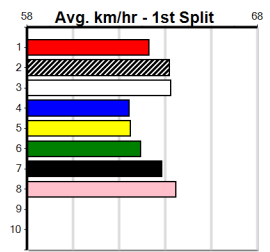

CRYMELON KENNELS

Distance: 410m, Race Type: Grade 7, Total Prizemoney: $2,925
1st: $1,950, 2nd: $600, 3rd: $300, 4th: $75

HIM TARZAN (6) was far from disgraced when placed here last time and he should find this a little easier. CRACKERJACK MATT (8) powered to the line in his top 16.60 Healesville win and he should be in the mix once again. LET'S GO OUT (2) has claims

Watchdog Tips: **6** **8** **2** **3** **Bet:** **Win 6**

1

AXEL'S RADAR [7] **Poor strike rate, may get buried back, tested** **$16.00**
BK Dog May-22 Sire: FLYING RICCIARDO Dam: I'M POPPY Trainer: Danielle Smith (Lara)
Owner(s): D Smith
Winning Distances: < 300m (0) 300 - 399m (0) 400 - 499m (1) 500 - 599m (0) 600 - 699m (0) > 700m (0)
Winning Weights: 30.6(1)
5th (3) 31.2 450 SHP R6 16-Sep-24 25.83 24.96 9.00L SAMMY SUNG (25.23) Q/566 6.79 $13.90 RW
7th (5) 31.4 460 WGL R3 04-Nov-24 26.61 25.64 7.50L ASTON AMISHA (26.09) M/667 6.76 $25.80 X67
8th (4) 30.4 390 BAL R11 13-Dec-24 22.85 22.19 8.50L JUMBUR QUEEN (22.27) M/78 8.70 $26.70 7
4th (1) 30.3 410 HOR R1 17-Dec-24 24.02 23.14 13.00 DESIRED (23.14) M/45 10.91 $21.20 7
3rd (1) 30.5 410 HOR R3 23-Dec-24 23.98 23.13 7.00L FLEETWOOD ODIN (23.52) Q/54 10.67 $12.70 7
3rd (4) 30.5 400 WGL R12 02-Jan-25 22.95 22.43 2.75L BOMBSHELL BANJO (22.77) M/56 8.67 $44.00 SH
5th (6) 30.8 460 GEL R7 07-Jan-25 26.30 25.93 5.50L PAW RIVAL (25.93) Q/466 6.75 $29.10 X67
4th (6) 31.8 450 BAL R10 20-Jan-25 26.01 25.32 5.00L WINE LOVER (25.67) M/525 6.73 $9.70 X67
Last 3 wins NOT included above
1st (8) 30.6 460 WGL R2 27-Jun-24 26.58 26.09 0.10L PARUMBA PRINCE (26.59) M/331 6.74 $2.10 M
Prize Best Starts Trk/Dts APM $4125.00 23.98(1)-23/12/24 25-1-4-4 2-0-0-1 1610

2

LET'S GO OUT [7] **No luck since her Meadows win, can atone, threat** **$4.60**
BKW Bitch Feb-23 Sire: FERNANDO BALE Dam: CIRCLE OF DREAMS Trainer: Heather Baxter (Murtoa)
Owner(s): CHAMPAGNE PTN (SYN), S Smith, A Langton
Winning Distances: < 300m (0) 300 - 399m (0) 400 - 499m (0) 500 - 599m (1) 600 - 699m (0) > 700m (0)
Winning Weights: 27.0(1)
3rd (5) 26.5 460 GEL R3 20-Sep-24 26.16 25.75 1.00L GLISTENING (26.11) Q/112 6.61 $13.50 M
3rd (3) 26.5 460 GEL R4 27-Sep-24 26.27 25.56 7.50L PAW RIVAL (25.77) Q/222 6.64 $3.40 M
5th (6) 26.7 450 SHP R1 21-Oct-24 25.93 25.01 7.50L REAPER (25.42) M/655 6.78 $6.50 MH
1st (3) 27.0 525 MEP R1 30-Oct-24 30.57 29.86 3.75L SHOOT THE BREEZE (30.83) M/1111 5.20 $3.90 M
7th (8) 27.2 525 MEA R1 04-Nov-24 31.52 29.95 19.00 HIGHLY CONNECTED (30.24) M/5667 5.25 $10.30 7
5th (6) 27.1 450 BAL R7 20-Jan-25 26.36 25.32 12.00 LAMIA NONNA MARY (25.56) M/366 6.71 $10.20 SH
Last 3 wins NOT included above
Prize Best Starts Trk/Dts APM $2420.00 FSH 6-1-0-2 0-0-0-0 1400