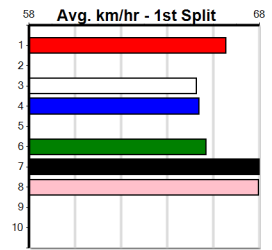

CARDROSS MEMORIAL HT2

Distance: 410m, Race Type: Grade 5 Heat, Total Prizemoney: $2,925
1st: $1,950, 2nd: $600, 3rd: $300, 4th: $75

DASH OF WHISKY (1) scorched around Geelong recently and he is drawn to atone for some luckless runs since. NERO WOLF (2) is a classy Broken Hill speedster and he is expected to fire fresh. TOMMY'S HITMAN (8) has been placed in three of six here

Watchdog Tips: 1 2 8 4 Bet: Win 1

DASH OF WHISKY [5] Scorched around Geelong, drawn to lead, yes $2.00
RF Dog May-22 Sire: FLYING RICCIARDO Dam: I'M POPPY
Trainer: Danielle Smith (Lara)
Winning Distances: < 300m (0) 300 - 399m (0) 400 - 499m (5) 500 - 599m (1) 600 - 699m (0) > 700m (0)
Winning Weights: 30.8(1) 31.0(2) 31.6(1) 31.9(2)
Race results table with columns: Pos, Dog, Dist, Track, Date, Time, BON, Margin, 1st/2nd (Time), PIR, Checked, Comment, W/R, Split 1, S/P, Grade.

NERO WOLF [5] Resuming, classy Broken Hill speedster, danger $9.00
BD Dog Oct-22 Sire: FERAL FRANKY Dam: GOT THE EDGE
Trainer: Rodney Millington (Red Cliffs)
Winning Distances: < 300m (0) 300 - 399m (9) 400 - 499m (0) 500 - 599m (0) 600 - 699m (0) > 700m (0)
Winning Weights: 34.0(1) 34.2(2) 34.4(3) 34.6(1) 35.1(1) 35.4(1)
Race results table with columns: Pos, Dog, Dist, Track, Date, Time, BON, Margin, 1st/2nd (Time), PIR, Checked, Comment, W/R, Split 1, S/P, Grade.

WHERE'S WALTER [5] Good record here, has early speed, place hope $6.00
BK Dog Sep-20 Sire: HOSTILE Dam: QUICK SUCCESSION
Trainer: Andrew Mooney (Amherst)
Winning Distances: < 300m (0) 300 - 399m (7) 400 - 499m (11) 500 - 599m (0) 600 - 699m (0) > 700m (0)
Winning Weights: 33.3(1) 34.2(1) 34.6(2) 34.7(2) 34.8(2) 34.9(3) 35.0(1) 35.1(1) 35.2(1) 35.3(2) 35.4(1) 35.6(1)
Race results table with columns: Pos, Dog, Dist, Track, Date, Time, BON, Margin, 1st/2nd (Time), PIR, Checked, Comment, W/R, Split 1, S/P, Grade.

NANGAR EXPRESS (NSW)[5] Classy SA speedster, good muster, respect $10.00
BK Dog Oct-21 Sire: ASTON DEE BEE Dam: NANGAR SILK
Trainer: Damien Smith (Murray Bridge Eas)
Winning Distances: < 300m (0) 300 - 399m (3) 400 - 499m (5) 500 - 599m (3) 600 - 699m (0) > 700m (0)
Winning Weights: 32.6(1) 32.7(2) 32.8(1) 33.0(1) 33.1(1) 33.3(2) 33.4(1) 33.6(2)
Race results table with columns: Pos, Dog, Dist, Track, Date, Time, BON, Margin, 1st/2nd (Time), PIR, Checked, Comment, W/R, Split 1, S/P, Grade.

*** VACANT BOX ***
Owner(s):
Winning Distances: < 300m (0) 300 - 399m (0) 400 - 499m (0) 500 - 599m (0) 600 - 699m (0) > 700m (0)
Winning Weights:
Trainer:
Box History