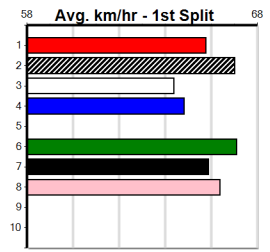

CARDROSS MEMORIAL HT3

Distance: 410m, Race Type: Grade 5 Heat, Total Prizemoney: $2,925
1st: $1,950, 2nd: $600, 3rd: $300, 4th: $75

SHE'S RELOADED (1) busted the clock at Warrnambool two runs back and she is drawn to make every post a winner. WILPENNA (2) is a classy SA speedster and she can follow the red through early on. FOR PETE'S SAKE (8) just needs to find the rail early on

Watchdog Tips: 1 2 8 6 Bet: Win 1

Form Box Wgt Dist Track Date Time BON Margin 1st/2nd (Time) PIR Checked Comment W/R Split 1 S/P Grade
SHE'S RELOADED [5] Slashing 21.75 Warrnambool winner, looks good $3.40
Owner(s): Bee Gee Mac (SYN), G Mcrae, B Mcrae
Trainer: Billy Mcrae (Smythes Creek)

WILPENNA (SA)[5] Classy SA speedster, good muster, danger $4.80
Owner(s): Butcher Butcher (SYN), C Butcher, Y Butcher
Trainer: Damien Smith (Murray Bridge Eas)

THERMAL FLICKER [5] *** SCRATCHED *** $21.00
Owner(s): Big Three (SYN), M Dennis, M Bolger
Trainer: Cameron Taylor (Neilborough)

WATCH THE CLOCK [5] Lack of early speed is a worry, prefer to watch $26.00
Owner(s): B McGinty
Trainer: Rodney Millington (Red Cliffs)

*** VACANT BOX ***
Owner(s):
Trainer:
Box History

1

2

3

4

5