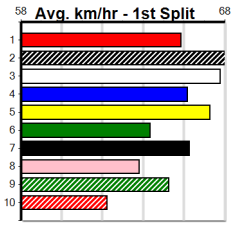

10 * NO RESERVE *****
 Trainer:
 Owner(s):

Winning Boxes							
1	2	3	4	5	6	7	8
Prize							
Best							
Starts							
Trk/Dst							
APM							

SPORTSBET FINAL

Distance: 400m, Race Type: Maiden Final, Total Prizemoney: \$2,925
1st: \$1,950, 2nd: \$600, 3rd: \$300, 4th: \$75