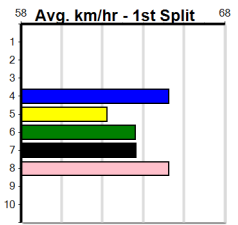

G'DAY CHEF CATERERS

Distance: 460m, Race Type: Maiden, Total Prizemoney: $2,535
1st: $1,680, 2nd: $520, 3rd: $260, 4th: $75

1

6:42PM
(VIC time)

Watchdog Tips: **0** **0** **0** **0** Bet: _____

Form Box Weight Dist Track Date Time BON Margin 1st/2nd (Time) PIR Checked Comment W/R Split 1 S/P Grade

1 DARNUM DIXIE [M]
F B Oct-21 BERNARDO DARNUM DASHER
Trainer: Peter Handley (Darnum)
Owner(s): P Handley

Winning Boxes							
1	2	3	4	5	6	7	8
Prize							$0
Best							FSH
Starts							0-0-0-0
Trk/Dst							0-0-0-0
APM							$0

2 RITA STAFF [M]
BK B Oct-22 ASTON RUPEE BESSIE'S DAISY
Trainer: Billy Stockdale (Fulham)
Owner(s): S Stockdale

Winning Boxes							
1	2	3	4	5	6	7	8
Prize							$0
Best							FSH
Starts							0-0-0-0
Trk/Dst							0-0-0-0
APM							$0

3 JUMBUK BUBBLES [M]
BK D May-23 HOOKED ON SCOTCH ASTON CHAMPAGNE
Trainer: Ben Joske (Yinnar South)
Owner(s): B Joske

Winning Boxes							
1	2	3	4	5	6	7	8
Prize							$0
Best							FSH
Starts							0-0-0-0
Trk/Dst							0-0-0-0
APM							$0

4 MARYVALE GIRL [M]
BK B Mar-23 ASTON RUPEE BRUEGHELINO
Trainer: Des Douch (Maffra)
4th (1) 28.7 400 WGL R1 17-Jan-25 23.15 22.40 3.25LPRINCESS PANDA (22.92) Q/35 . . . . 8.53 $2.30 M
Owner(s): T Spector

Winning Boxes							
1	2	3	4	5	6	7	8
Prize							$75.00
Best							FSTD
Starts							1-0-0-0
Trk/Dst							0-0-0-0
APM							$75

5 SECRETS WE KEEP [M]
RF D Apr-23 ASTON RUPEE SPEEDY BELLA
Trainer: Des Douch (Maffra)
4th (8) 35.5 400 WGL R3 21-Jan-25 22.87 22.41 6.50LFADE TO BLACK (22.41) S/74 . . . . 8.76 $5.50 MH
Owner(s): L Cardillo

Winning Boxes							
1	2	3	4	5	6	7	8
Prize							$75.00
Best							FSTD
Starts							1-0-0-0
Trk/Dst							0-0-0-0
APM							$75

6 HENCHMEN [M]
BK D Oct-22 FLYING RICCIARDO ZIPPING POPPY
Trainer: Christian Wilk (Tanjil South)
4th (5) 30.4 300 HVL R1 03-Jan-25 17.44 16.64 4.75LFITZROY HALLE (17.12) Q/6 . . . . 4.11 $2.70 T3-M
3rd (6) 30.4 400 GEL R1 07-Jan-25 23.13 22.62 4.25LIN THE CLOUDS (22.84) M/33 . . . . 8.48 $15.20 M
2nd (2) 30.9 400 WGL R2 14-Jan-25 23.02 22.54 2.00LENDEAVOUR (22.88) Q/22 . . . . 8.63 $17.50 M
5th (7) 31.0 425 BEN R1 17-Jan-25 25.01 23.55 8.00LHARD COMPASS (24.47) M/577 . . . . 6.67 $2.90 M
Owner(s): Eye Candy (SYN), C Wilk, K Gorman

Winning Boxes							
1	2	3	4	5	6	7	8
Prize							$3,170.00
Best							FSTD
Starts							16-0-3-6
Trk/Dst							0-0-0-0
APM							$1944

7 ULTIMATE WARRIOR [M]
BK D Jul-23 AUSSIE INFRARED HOOK ALONG BOOK
Trainer: David Kerr (Caldermeade)
3rd (8) 32.3 450 BAL R2 15-Jan-25 25.50 24.96 4.25LWATCH ME EXPLODE (25.21) Q/422 . . . . 6.62 $24.40 MH
6th (4) 32.1 450 BAL R1 22-Jan-25 25.69 25.06 5.50LWATCH ME EXPLODE (25.33) M/777 . . . . 6.78 $30.80 MF
Owner(s): Belinda Connolly and Shane Connolly (SYN), S Connolly, B Connolly

Winning Boxes							
1	2	3	4	5	6	7	8
Prize							$260.00
Best							FSH
Starts							2-0-0-1
Trk/Dst							0-0-0-0
APM							$260

8 HELD FOR RANSOM [M]
BK D Apr-23 BERNARDO DYNA QUOTA
Trainer: Debra Brandon (Cranbourne East)
3rd (7) 32.0 400 WGL R1 21-Jan-25 23.06 22.41 1.75LCANYA ONSLAUGHT (22.95) M/33 . . . . 8.53 $5.40 MH
Owner(s): TWO BRANDO'S (SYN), S Brandon, D Brandon, D Atkin

Winning Boxes							
1	2	3	4	5	6	7	8
Prize							$260.00
Best							FSTD
Starts							1-0-0-1
Trk/Dst							0-0-0-0
APM							$260

9 *** NO RESERVE ***
Trainer:
Owner(s):

Winning Boxes							
1	2	3	4	5	6	7	8
Prize							
Best							
Starts							
Trk/Dst							
APM							

10 *** NO RESERVE ***
Trainer:
Owner(s):

Winning Boxes							
1	2	3	4	5	6	7	8
Prize							
Best							
Starts							
Trk/Dst							
APM