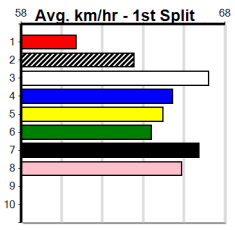

Warragul

6

8:37PM

(VIC time)

PAUA OF BUDDY AT STUD

Distance: 460m, Race Type: Grade 5, Total Prizemoney: \$2,925
1st: \$1,950, 2nd: \$600, 3rd: \$300, 4th: \$75

Watchdog Tips:

0 0 0 0