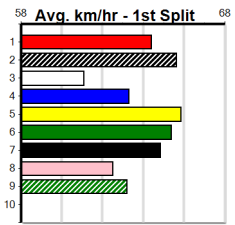

SENNACHIE AT STUD

Distance: 400m, Race Type: Grade 6, Total Prizemoney: \$2,925
1st: \$1,950, 2nd: \$600, 3rd: \$300, 4th: \$75

4

7:49PM

(VIC time)

Watchdog Tips:

0 0 0 0

Bet: