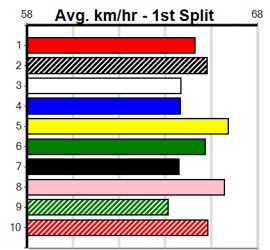

VIATEK DAMSELS DASH

Distance: 460m, Race Type: Grade 5, Total Prizemoney: $2,925
1st: $1,950, 2nd: $600, 3rd: $300, 4th: $75

Watchdog Tips:

Bet:

Form Box Wgt Dist Track Date Time BON Margin 1st/2nd (Time) PIR Checked Comment W/R Split 1 S/P Grade

PERSUASION [5] RF Bitch Mar-21 Sire: HOOKED ON SCOTCH Dam: SPARKY GIRL
Owner(s): TWENTY YEARS (SYN), G Howell, M Carlstrom, G Beattie, B Melbourne
Trainer: Geoffrey Howell (Pearcedale)
Box History table and Prize Best Starts table included.

PAW ERINA (NSW)[5] RF Bitch Jul-22 Sire: ALLEN DEED Dam: FANTA BALE
Owner(s): B Wheeler
Trainer: Mark Delbridge (Balliang)
Box History table and Prize Best Starts table included.

TALK THAT TALK [5] BK Bitch Dec-22 Sire: SHIMA SHINE Dam: BABY TALK
Owner(s): WE'RE ALL MATES (SYN), G Clifton, D Mckenzie
Trainer: Gavin Clifton (Tynong North)
Box History table and Prize Best Starts table included.

EVOLVE [5] BK Bitch Nov-22 Sire: BERNARDO Dam: UTOPIA
Owner(s): SEE THE DREAM (SYN), S Buccilli, B Buccilli
Trainer: Kate Gorman (Tanjil South)
Box History table and Prize Best Starts table included.

PAW ROXY (NSW)[5] BK Bitch Dec-22 Sire: BERNARDO Dam: DYNA HARPA
Owner(s): B Wheeler
Trainer: Mark Delbridge (Balliang)
Box History table and Prize Best Starts table included.

1

2

3

4

5