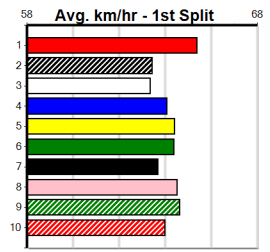

SHIMA SHINE AT STUD

Distance: 400m, Race Type: Grade 5, Total Prizemoney: $2,925
1st: $1,950, 2nd: $600, 3rd: $300, 4th: $75

Watchdog Tips:

Bet:

Table with columns: Form Box, Wgt, Dist, Track, Date, Time, BON, Margin, 1st/2nd (Time), PIR, Checked, Comment, WR, Split 1, S/P, Grade

Best of Colour [5]
BE Dog Nov-21
Sire: WHISKEY RIOT Dam: COOLER COLOUR
Owner(s): JUST COLOUR (SYN), C Haigh, J Reynolds
Trainer: Jane Reynolds (Cranbourne Sout)
Winning Distances: < 300m (0) 300 - 399m (0) 400 - 499m (4) 500 - 599m (1) 600 - 699m (0) > 700m (0)
Winning Weights: 32.2(1) 32.5(1) 32.6(1) 32.9(1) 33.1(1)
Box History table and Prize Best Starts table included.

Wisdom Bale (NSW)[5]
BK Bitch Jul-22
Sire: JARVIS BALE Dam: ETHLA ALLEN
Owner(s): T Kennedy-harris
Trainer: Luke Harris (Devon Meadows)
Winning Distances: < 300m (0) 300 - 399m (0) 400 - 499m (3) 500 - 599m (0) 600 - 699m (0) > 700m (0)
Winning Weights: 25.2(1) 25.8(1) 25.9(1)
Box History table and Prize Best Starts table included.

Elusive Barb [5]
BK Dog Feb-22
Sire: HOUDINI BOY Dam: ELUSIVE ANAKE
Owner(s): P Galea
Trainer: Paul Galea (Rosedale)
Winning Distances: < 300m (0) 300 - 399m (3) 400 - 499m (5) 500 - 599m (0) 600 - 699m (0) > 700m (0)
Winning Weights: 31.1(1) 31.2(1) 31.3(1) 31.6(3) 31.8(1) 31.9(1)
Box History table and Prize Best Starts table included.

PAW KATTIA (NSW)[5]
BD Bitch Nov-22
Sire: FERAL FRANKY Dam: DYNA WINTER
Owner(s): L Harris
Trainer: Tammy Kennedy-harris (Devon M)
Winning Distances: < 300m (0) 300 - 399m (1) 400 - 499m (2) 500 - 599m (0) 600 - 699m (0) > 700m (0)
Winning Weights: 25.4(1) 26.3(1) 26.5(1)
Box History table and Prize Best Starts table included.

Brenden [5]
F Dog Mar-22
Sire: FERAL FRANKY Dam: MANNERS MATTER
Owner(s): R Wood
Trainer: Ronald Wood (Warragul)
Winning Distances: < 300m (0) 300 - 399m (2) 400 - 499m (5) 500 - 599m (0) 600 - 699m (0) > 700m (0)
Winning Weights: 28.7(1) 28.8(1) 29.1(2) 29.2(1) 29.3(1) 29.5(1)
Box History table and Prize Best Starts table included.