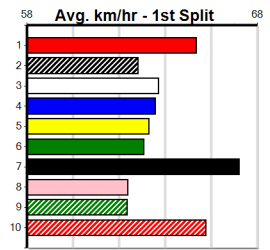

BARN BAR FUNCTION ROOM

Distance: 400m, Race Type: Mixed 6/7, Total Prizemoney: $2,925
1st: $1,950, 2nd: $600, 3rd: $300, 4th: $75

Watchdog Tips:

Bet:

Form Box	Wgt	Dist	Track	Date	Time	BON	Margin	1st/2nd (Time)	PIR	Checked	Comment	WR	Split 1	S/P	Grade

BARKLY STREET [6]

WBK Dog Jan-23 Sire: HOUDINI BOY Dam: RING A DRAGON Trainer: Bethany Garrick (Devon Meadow) ENG HVL 2025-01-24

Owner(s): B Symons
Winning Distances: < 300m (0) 300 - 399m (1) 400 - 499m (1) 500 - 599m (0) 600 - 699m (0) > 700m (0)
Winning Weights: 29.5(1) 30.3(1)

2nd (7)	30.3	350	HVL	R5	20-Nov-24	19.76	19.40	0.75L JAZZ HANDS (19.71)	M/2				6.67	$1.60	6G
5th (3)	30.0	460	WGL	R7	28-Nov-24	26.73	26.13	9.00L BABY GIRL PEARL (26.13)	M/345				6.64	$4.10	T3-RW
4th (8)	30.2	460	WGL	R7	03-Dec-24	26.33	25.95	3.00L BETTY'S GARDEN (26.12)	M/333				6.63	$19.60	X67
4th (3)	30.3	400	GEL	R10	09-Dec-24	22.93	22.41	4.75L LAMIA NONNA MARY (22.60)	M/55				8.71	$23.20	X67
3rd (6)	30.0	460	WGL	R7	12-Dec-24	26.25	26.08	2.75L SHAUN LEE ROSE (26.08)	M/111		VO		6.51	$2.20	T3-RW
7th (6)	30.0	400	WGL	R3	24-Dec-24	23.19	22.19	13.00L DAINTREE SHADY (22.29)	S/78				8.64	$12.20	6G
7th (1)	30.0	350	HVL	R5	03-Jan-25	20.18	19.51	6.50L CHILLI PEPPER (19.74)	M/4				6.72	$1.70	T3-RW
4th (7)	29.4	300	HVL	R9	24-Jan-25	17.08	16.60	7.00L CRACKERJACK MATT (16.60)	M/4				4.04	$9.40	T3-RW

Last 3 wins NOT included above

1st (3)	29.5	400	WGL	R1	22-Oct-24	22.95	22.73	6.50L LEVIATHAN (23.39)	Q/41				8.54	$27.20	M
1st (1)	30.3	300	HVL	R9	15-Nov-24	16.86	16.86	3.5L DECODED (17.10)	M/2				4.03	$2.50	T3-7

Box History

Bx	1st	2nd	3rd	4th	5th	6th	7th	8th
1	1							1
2								
3	1			1	1			
4								
5					1			
6			1	2				1
7		1		1	1			
8				1	1			

Prize Best Starts Trk/Dts APM: $3460.00, 22.95(3)-22/10/24, 15-2-1-1, 5-1-0-0, 2138

HOLLY ROSE [6]

BK Bitch Dec-22 Sire: WHISKEY RIOT Dam: SUZIE ROSE Trainer: Sharon-lee Chignell (Rosedale) ENG SLE 2025-01-24

Owner(s): S Chignell
Winning Distances: < 300m (0) 300 - 399m (0) 400 - 499m (2) 500 - 599m (0) 600 - 699m (0) > 700m (0)
Winning Weights: 27.9(1) 28.3(1)

1st (2)	27.9	435	SLE	R3	18-Dec-24	24.43	24.38	4.75L OLIVIA LEE ROSE (24.76)	M/211		SW		5.30	$1.80	T3-7
5th (1)	27.8	435	SLE	R9	22-Dec-24	25.15	24.14	4.75L WARRIOR JACK (24.82)	M/235				5.33	$3.70	6G
2nd (1)	28.2	435	SLE	R4	26-Dec-24	24.41	23.93	4.00L DR. REESE (24.15)	M/332				5.36	$8.50	X67
4th (3)	28.3	400	WGL	R3	31-Dec-24	22.81	22.38	2.00L SON OF DUKE (22.67)	M/33				8.44	$6.40	6G
4th (6)	28.5	510	SLE	R3	05-Jan-25	29.72	28.88	13.00L PAW FARINA (28.88)	M/554				9.39	$6.40	X67
8th (7)	28.2	515	SAN	R1	09-Jan-25	30.90	29.18	22.00L URANA XAVIER (29.36)	S/7778				5.23	$131.10	X67
7th (5)	28.3	350	HVL	R4	12-Jan-25	19.70	19.48	3.25L MISS CHARMED (19.48)	M/8				6.78	$19.50	X67
6th (2)	28.4	435	SLE	R9	19-Jan-25	25.02	24.33	4.00L SOMERTON JUNE (24.75)	M/588				5.38	$2.80	X67

Last 3 wins NOT included above

1st (8)	28.3	435	SLE	R3	16-Oct-24	24.74	24.34	1.75L DEMOLISH (24.86)	M/311				5.41	$3.30	M

Box History

Bx	1st	2nd	3rd	4th	5th	6th	7th	8th
1		2			3			1
2	1	2				1		
3				1		1		
4				1	1			
5					1			1
6				1				
7		1	1					1
8	1							

Prize Best Starts Trk/Dts APM: $5695.00, 22.81(3)-31/12/24, 21-2-5-1, 1-0-0-0, 4045