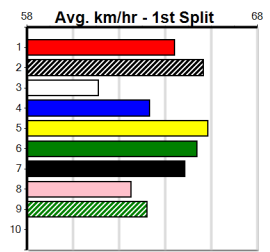

SENNACHIE AT STUD

Distance: 400m, Race Type: Grade 6, Total Prizemoney: $2,925
1st: $1,950, 2nd: $600, 3rd: $300, 4th: $75

Watchdog Tips:

Bet:

Form	Box	Wgt	Dist	Track	Date	Time	BON	Margin	1st/2nd (Time)	PIR	Checked	Comment	WR	Split 1	S/P	Grade

1

FAST FREDDY [6]
BK Dog Mar-23 Sire: ASTON RUPEE Dam: BRUEGHELINO
Owner(s): T D racing (SYN), G Rowe, B Stockdale
Winning Distances: < 300m (0) 300 - 399m (0) 400 - 499m (2) 500 - 599m (0) 600 - 699m (0) > 700m (0)
Winning Weights: 34.6(1) 35.8(1)

1st (3)	35.8	435	SLE	R1	12-Jan-25	25.07	24.26	1.75L IF ONLY (25.18)	M/211					5.36	$2.70	M
8th (5)	34.9	400	WGL	R2	17-Jan-25	23.61	22.40	12.00 BEST DRESSED (22.81)	S/68					8.71	$9.60	X67
1st (7)	34.6	400	WGL	R9	21-Jan-25	22.61	22.41	1.5L ACQUISITION (22.70)	S/22		SW			8.32	$15.70	X67

Last 3 wins NOT included above

Trainer: Des Douch (Maffra)

Box History

Bx	1st	2nd	3rd	4th	5th	6th	7th	8th
1								
2								
3	1							
4								
5								1
6								
7	1							
8								

Prize Best $3630.00
Starts 22.61(7)-21/1/25
Trk/Dts 3-2-0-0
APM 2-1-0-0
3630

2

TIPSY TURTLE [6]
BE Dog Mar-23 Sire: HOOKED ON SCOTCH Dam: CHUN LI
Owner(s): Vi Alskar Hundar (SYN), A Lie, J Sharp
Winning Distances: < 300m (0) 300 - 399m (0) 400 - 499m (2) 500 - 599m (0) 600 - 699m (0) > 700m (0)
Winning Weights: 31.6(1) 31.8(1)

2nd (8)	31.5	400	WGL	R9	21-Nov-24	22.99	22.66	0.10L SOMERTON JUNE (22.98)	M/11					8.35	$3.70	T3-7
7th (5)	31.2	390	WBL	R3	28-Nov-24	22.86	21.84	8.50L LITTLE NARLA (22.27)	M/77					8.81	$6.80	X67
2= (7)	31.3	400	WGL	R2	06-Dec-24	22.85	22.44	4.75L PRETTY FOLLIE (22.52)	M/22		SW			8.36	$4.90	7
7th (6)	31.9	390	BAL	R10	13-Dec-24	23.01	22.19	11.00 NO BAD DEED (22.24)	M/87					8.91	$17.30	7
1st (2)	31.6	400	WGL	R2	24-Dec-24	22.94	22.19	1.25L PRECINCT (23.03)	Q/12		SW			8.33	$8.70	7
3rd (3)	31.4	400	GEL	R3	03-Jan-25	23.27	22.38	3.75L SUMO SMASH (23.01)	M/33					8.65	$13.50	6G
7th (4)	31.3	390	WBL	R9	09-Jan-25	22.70	21.75	8.50L WALTZING BUSTER (22.11)	M/87					8.90	$24.40	6G
2nd (4)	31.2	390	BAL	R11	18-Jan-25	22.49	22.22	4.00L MORE BOOST RICO (22.22)	M/12					8.45	$1.40	T3-RW

Last 3 wins NOT included above

Trainer: Dylan Sharp (Lara)

Box History

Bx	1st	2nd	3rd	4th	5th	6th	7th	8th
1								
2	1							
3				1				
4	1	1					1	
5							1	
6							1	
7		1						
8		1	1					

Prize Best $5280.00
Starts 22.85(7)-6/12/24
Trk/Dts 10-2-3-2
APM 3-1-2-0
3896