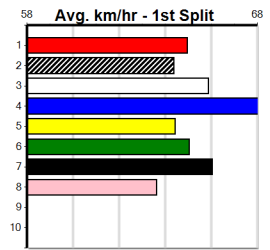

M C GRAFIX & SIGNS

Distance: 460m, Race Type: Mixed 4/5, Total Prizemoney: $3,360
1st: $2,250, 2nd: $690, 3rd: $345, 4th: $75

Watchdog Tips:

Bet:

Table with columns: Form Box, Wgt, Dist, Track, Date, Time, BON, Margin, 1st/2nd (Time), PIR, Checked, Comment, WR, Split 1, S/P, Grade

ASTON CORLEONE [4]
BK Dog Aug-22
Sire: ASTON DEE BEE Dam: ASTON LIGHTS
Owner(s): R Borda
Trainer: Graeme Jose (Catani)
Winning Distances: < 300m (0) 300 - 399m (2) 400 - 499m (10) 500 - 599m (0) 600 - 699m (0) > 700m (0)
Winning Weights: 32.4(2) 32.5(2) 32.8(2) 32.9(2) 33.0(1) 33.2(1) 33.5(2)
Race results table with columns: Rank, Box, Wgt, Dist, Track, Date, Time, BON, Margin, 1st/2nd (Time), PIR, Checked, Comment, WR, Split 1, S/P, Grade

Box History
Table with columns: Bx, 1st, 2nd, 3rd, 4th, 5th, 6th, 7th, 8th
Prize Best Starts Trk/Dts APM

PAW LAUREN (NSW)[4]
BK Bitch Dec-22
Sire: BERNARDO Dam: HADARAH BALE
Owner(s): B Wheeler
Trainer: Mark Delbridge (Balliang)
Winning Distances: < 300m (0) 300 - 399m (2) 400 - 499m (9) 500 - 599m (1) 600 - 699m (0) > 700m (0)
Winning Weights: 25.9(1) 26.0(1) 26.1(1) 26.3(4) 26.4(1) 26.5(2) 26.8(2)
Race results table with columns: Rank, Box, Wgt, Dist, Track, Date, Time, BON, Margin, 1st/2nd (Time), PIR, Checked, Comment, WR, Split 1, S/P, Grade

Box History
Table with columns: Bx, 1st, 2nd, 3rd, 4th, 5th, 6th, 7th, 8th
Prize Best Starts Trk/Dts APM

SOLAR SPECTRUM [5]
F Dog Dec-22
Sire: AUSSIE INFRARED Dam: IT'S A FRENZY
Owner(s): G Black
Trainer: Lisa Delbridge (Balliang)
Winning Distances: < 300m (0) 300 - 399m (3) 400 - 499m (4) 500 - 599m (0) 600 - 699m (0) > 700m (0)
Winning Weights: 33.4(1) 33.5(2) 33.7(2) 33.8(2)
Race results table with columns: Rank, Box, Wgt, Dist, Track, Date, Time, BON, Margin, 1st/2nd (Time), PIR, Checked, Comment, WR, Split 1, S/P, Grade

Box History
Table with columns: Bx, 1st, 2nd, 3rd, 4th, 5th, 6th, 7th, 8th
Prize Best Starts Trk/Dts APM

SUMMER KOBIE [5]
BK Dog May-22
Sire: KOBLENZ Dam: SUMMER NIGHTS
Owner(s): THOR-PLUM (SYN), J Thorpe, J Thorpe, D Plumridge, T Sando
Trainer: Jennifer Thorpe (Arthurs Creek)
Winning Distances: < 300m (0) 300 - 399m (5) 400 - 499m (5) 500 - 599m (0) 600 - 699m (0) > 700m (0)
Winning Weights: 32.8(1) 33.0(1) 33.2(2) 33.3(3) 33.4(1) 33.5(1) 33.6(1)
Race results table with columns: Rank, Box, Wgt, Dist, Track, Date, Time, BON, Margin, 1st/2nd (Time), PIR, Checked, Comment, WR, Split 1, S/P, Grade

Box History
Table with columns: Bx, 1st, 2nd, 3rd, 4th, 5th, 6th, 7th, 8th
Prize Best Starts Trk/Dts APM

CAIN BALE (NSW)[4]
BK Dog Oct-21
Sire: FERAL FRANKY Dam: FANTA BALE
Owner(s): B Wheeler
Trainer: Mark Delbridge (Balliang)
Winning Distances: < 300m (0) 300 - 399m (0) 400 - 499m (2) 500 - 599m (10) 600 - 699m (1) > 700m (0)
Winning Weights: 34.9(4) 35.1(8) 35.2(1)
Race results table with columns: Rank, Box, Wgt, Dist, Track, Date, Time, BON, Margin, 1st/2nd (Time), PIR, Checked, Comment, WR, Split 1, S/P, Grade

Box History
Table with columns: Bx, 1st, 2nd, 3rd, 4th, 5th, 6th, 7th, 8th
Prize Best Starts Trk/Dts APM