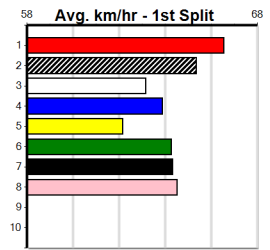

Sire: Dam:

Owner(s):

Winning Distances: < 300m (0) 300 - 399m (0) 400 - 499m (0) 500 - 599m (0) 600 - 699m (0) > 700m (0)

Winning Weights:

Trainer:

Box History

PHOTO MAN AT STUD

Distance: 460m, Race Type: Grade 5, Total Prizemoney: \$2,925
1st: \$1,950, 2nd: \$600, 3rd: \$300, 4th: \$75