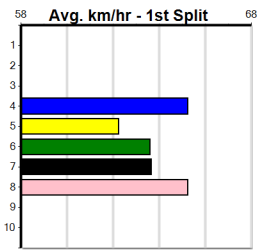

Warragul

1

6:42PM

(VIC time)

G'DAY CHEF CATERERS

Distance: 460m, Race Type: Maiden, Total Prizemoney: $2,535
1st: $1,680, 2nd: $520, 3rd: $260, 4th: $75

Watchdog Tips: ☐ ☐ ☐ ☐ ☐ Bet:

Form Box Wgt Dist Track Date Time BON Margin 1st/2nd (Time) PIR Checked Comment W/R Split 1 S/P Grade

1

DARNUM DIXIE [M]
F Bitch Oct-21 Sire: BERNARDO Dam: DARNUM DASHER
Owner(s): P Handley Trainer: Peter Handley (Darnum)
Winning Distances: < 300m (0) 300 - 399m (0) 400 - 499m (0) 500 - 599m (0) 600 - 699m (0) > 700m (0)
Winning Weights:

Bx	1st	2nd	3rd	4th	5th	6th	7th	8th
1								
2								
3								
4								
5								
6								
7								
8								

Last 3 wins NOT included above

Prize Best							$0
Starts							FSH
Trk/Dts							0-0-0-0
APM							0

2

RITA STAFF [M]
BK Bitch Oct-22 Sire: ASTON RUPEE Dam: BESSIE'S DAISY
Owner(s): S Stockdale Trainer: Billy Stockdale (Fulham)
Winning Distances: < 300m (0) 300 - 399m (0) 400 - 499m (0) 500 - 599m (0) 600 - 699m (0) > 700m (0)
Winning Weights:

Bx	1st	2nd	3rd	4th	5th	6th	7th	8th
1								
2								
3								
4								
5								
6								
7								
8								

Last 3 wins NOT included above

Prize Best							$0
Starts							FSH
Trk/Dts							0-0-0-0
APM							0

3

JUMBUK BUBBLES [M]
BK Dog May-23 Sire: HOOKED ON SCOTCH Dam: ASTON CHAMPAGN
Owner(s): B Joske Trainer: Ben Joske (Yinnar South)
Winning Distances: < 300m (0) 300 - 399m (0) 400 - 499m (0) 500 - 599m (0) 600 - 699m (0) > 700m (0)
Winning Weights:

Bx	1st	2nd	3rd	4th	5th	6th	7th	8th
1								
2								
3								
4								
5								
6								
7								
8								

Last 3 wins NOT included above

Prize Best							$0
Starts							FSH
Trk/Dts							0-0-0-0
APM							0

4

MARYVALE GIRL [M]
BK Bitch Mar-23 Sire: ASTON RUPEE Dam: BRUEGHELINO
Owner(s): T Spector Trainer: Des Douch (Maffra)
Winning Distances: < 300m (0) 300 - 399m (0) 400 - 499m (0) 500 - 599m (0) 600 - 699m (0) > 700m (0)
Winning Weights:
4th (1) 28.7 400 WGL R1 17-Jan-25 23.15 22.40 3.25L PRINCESS PANDA (22.92) Q/35 8.53 $2.30 M

Bx	1st	2nd	3rd	4th	5th	6th	7th	8th
1								
2								
3								
4								
5								
6								
7								
8								

Last 3 wins NOT included above

Prize Best							$75.00
Starts							FSTD
Trk/Dts							1-0-0-0
APM							75

5

SECRETS WE KEEP [M]
RF Dog Apr-23 Sire: ASTON RUPEE Dam: SPEEDY BELLA
Owner(s): L Cardillo Trainer: Des Douch (Maffra)
Winning Distances: < 300m (0) 300 - 399m (0) 400 - 499m (0) 500 - 599m (0) 600 - 699m (0) > 700m (0)
Winning Weights:
4th (8) 35.5 400 WGL R3 21-Jan-25 22.87 22.41 6.50L FADE TO BLACK (22.41) S/74 8.76 $5.50 MH

Bx	1st	2nd	3rd	4th	5th	6th	7th	8th
1								
2								
3								
4								
5								
6								
7								
8								

Last 3 wins NOT included above

Prize Best							$75.00
Starts							FSTD
Trk/Dts							1-0-0-0
APM							75