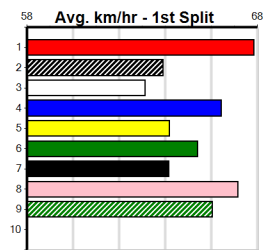

OAKS SUPER BOX VETERANS

Distance: 400m, Race Type: S/E Veteran, Total Prizemoney: $2,925
1st: $1,950, 2nd: $600, 3rd: $300, 4th: $75

Watchdog Tips:

Bet:

Form Box Wgt Dist Track Date Time BON Margin 1st/2nd (Time) PIR Checked Comment W/R Split 1 S/P Grade

MAGIC BEE [5]

F Bitch Aug-20 Sire: BERNARDO Dam: CINDEEN JATES Trainer: Aaron Farley (Churchill)

Owner(s): P Polluro
Winning Distances: < 300m (0) 300 - 399m (4) 400 - 499m (6) 500 - 599m (0) 600 - 699m (0) > 700m (0)

Winning Weights: 26.9(1) 27.0(1) 27.2(1) 27.3(1) 27.6(2) 27.9(2) 28.0(2)

2nd (2)	27.9	400	WGL	R8	28-Nov-24	23.12	22.74	1.5L	PARIS CALLING (23.03)	M/11	.	.	.	8.45	$10.00	T3-5
2nd (8)	27.9	400	WGL	R12	06-Dec-24	22.77	22.44	0.75L	MICK SAYS SO (22.72)	M/11	.	.	.	8.26	$30.60	VET
7th (5)	28.4	400	WGL	R5	10-Dec-24	23.50	22.39	13.00L	RYDER'S MAGIC (22.60)	Q/23	.	.	.	8.36	$5.90	5
7th (5)	28.3	400	WGL	R12	17-Dec-24	23.24	22.26	8.50L	RADEBE (22.68)	Q/14	.	.	.	8.35	$25.40	5
2nd (7)	28.0	300	HVL	R12	29-Dec-24	16.87	16.51	0.75L	TARYN'S BLUE (16.83)	M/1	.	.	.	3.90	$31.50	5
1st (2)	28.0	400	WGL	R1	02-Jan-25	22.82	22.43	1.25L	GOT RHYTHM (22.90)	Q/11	.	.	.	8.30	$8.90	SH
6th (8)	28.0	400	WGL	R2	10-Jan-25	23.13	22.52	2.75L	SPEEDY RIOT (22.95)	M/11	.	.	.	8.40	$8.80	S
3rd (2)	28.2	400	WGL	R9	14-Jan-25	23.00	22.54	2.75L	PRETTY FOLLIE (22.81)	Q/12	.	.	.	8.39	$21.00	5

Last 3 wins NOT included above

1st (5)	27.9	400	WGL	R7	13-Apr-24	22.96	22.82	0.50L	MUM SAID ALBERT (22.98)	M/11	.	.	.	8.36	$2.70	5
1st (8)	28.0	400	WGL	R5	27-Jun-24	23.10	22.85	1.25L	BRENDEEN (23.18)	M/11	.	.	.	8.31	$2.60	5
1st (6)	27.9	400	GEL	R4	02-Jul-24	22.91	22.88	1.00L	OCCIPITAL (22.97)	Q/11	.	.	.	8.31	$2.50	5

Box History

Bx	1st	2nd	3rd	4th	5th	6th	7th	8th
1	2	1	2	1				
2	3	2	1					1
3	1	1	1	2	1	3	1	
4					1	2		
5	1	2	1	1	1	1	3	1
6	2	1	1	1				2
7	1	1	3	1	1	2	1	
8	2	3				3	1	1

Prize Best Starts Trk/Dts APM
$19385.00
22.77(8)-6/12/24
65-10-11-3
40-5-7-2
4613

CATCH THE OUTLAW [5]

WBK Dog Dec-20 Sire: FERNANDO BALE Dam: SUPREME OUTLAW Trainer: Phillip Polluro (Morwell)

Owner(s): P Polluro
Winning Distances: < 300m (0) 300 - 399m (1) 400 - 499m (6) 500 - 599m (0) 600 - 699m (0) > 700m (0)

Winning Weights: 31.2(1) 31.9(2) 32.1(1) 32.2(1) 32.3(1) 32.5(1)

7th (4)	31.8	460	WGL	R6	29-Nov-24	26.70	25.62	9.00L	KELLY JANE (26.10)	M/566	.	.	.	6.74	$29.30	5NP
2nd (5)	32.0	460	WGL	R6	05-Dec-24	26.45	25.97	3.25L	GO ASTRAY (26.22)	M/122	.	.	.	6.58	$4.70	5
5th (5)	32.1	400	WGL	R10	10-Dec-24	23.39	22.39	7.00L	FLYING MUFFIN (22.93)	Q/46	.	.	.	8.57	$95.20	5
4th (2)	32.3	435	SLE	R8	18-Dec-24	24.96	24.38	8.50L	DISHY DI (24.38)	M/765	.	.	.	5.46	$14.30	T3-5
2nd (2)	32.5	400	WGL	R10	02-Jan-25	22.91	22.43	4.00L	FINANCIAL NEWS (22.64)	M/22	.	.	.	8.54	$11.00	SH
7th (4)	32.3	400	WGL	R12	07-Jan-25	23.69	22.55	11.00L	ASTON IMAGE (22.95)	M/67	.	SW	.	9.00	$44.10	5
8th (3)	32.2	400	WGL	R12	17-Jan-25	23.47	22.40	15.00L	COMPUTER MODEL (22.42)	M/88	.	.	.	8.73	$48.10	5
1st (1)	32.5	400	WGL	R11	23-Jan-25	23.00	22.46	1.00L	ARCHER EIGHT (23.07)	Q/13	.	.	.	8.37	$3.20	T3-5

Last 3 wins NOT included above