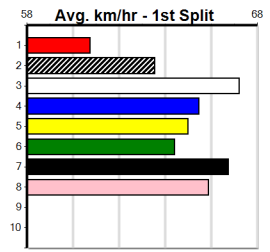

PAUA OF BUDDY AT STUD

Distance: 460m, Race Type: Grade 5, Total Prizemoney: $2,925
1st: $1,950, 2nd: $600, 3rd: $300, 4th: $75

Watchdog Tips:

Bet:

Form Box Wgt Dist Track Date Time BON Margin 1st/2nd (Time) PIR Checked Comment W/R Split 1 S/P Grade

VALVE BOUNCE [5]
BK Dog Oct-21 Sire: SHIMA SHINE Dam: ZIPPING EMMA
Owner(s): T Clark
Trainer: Chris Johannsen (Devon Meadow)
Winning Distances: < 300m (0) 300 - 399m (0) 400 - 499m (5) 500 - 599m (0) 600 - 699m (0) > 700m (0)
Winning Weights: 32.8(1) 33.0(1) 33.3(1) 33.4(1) 33.7(1)
2nd (4) 33.4 435 SLE R6 11-Dec-24 24.99 24.66 4.75L ROMP TIN (24.67) S/744 . . . 5.59 $8.60 5
5th (4) 33.2 435 SLE R11 15-Dec-24 24.95 24.27 4.75L RYDER'S MAGIC (24.62) M/765 . . . 5.35 $18.30 5
5th (1) 33.6 460 WGL R6 24-Dec-24 26.43 25.54 5.50L RED ED (26.05) S/755 . . . 6.88 $10.50 5
1st (2) 33.4 435 SLE R11 29-Dec-24 24.87 24.09 0.50L STELLAR CAREER (24.89) M/531 . SW . 5.43 $26.30 5
5th (6) 33.5 435 SLE R7 05-Jan-25 24.92 24.30 9.00L DR. DYLAN (24.30) S/766 . . . 5.57 $35.90 FFA
3rd (1) 33.7 510 SLE R8 12-Jan-25 29.03 28.73 1.5L OUR YOGI (28.93) M/222 . . . 9.14 $26.50 X45
2nd (6) 33.9 460 WGL R6 17-Jan-25 26.09 25.49 1.00L RAPIDFIRE JAYDA (26.03) M/211 . . . 6.65 $30.00 5
7th (4) 33.8 515 SAP R12 20-Jan-25 30.12 29.40 9.00L GOT A PULSE (29.49) M/5566 . . . 5.22 $59.90 5
Last 3 wins NOT included above
1st (3) 33.3 435 SLE R11 24-Apr-24 25.07 24.60 1.00L JUST LIKE AUDREY (25.13) M/742 . . . 5.50 $7.50 X67
1st (2) 33.7 400 WGL R10 20-Jun-24 23.08 22.89 0.75L RUNWAY (23.12) M/42 . . . 8.61 $8.00 T3-6
1st (6) 32.8 435 SLE R6 30-Oct-24 24.85 24.81 1.75L SPRING GONZALES (24.96) S/633 . . . 5.51 $5.80 5

Box History table for VALVE BOUNCE with columns Bx, 1st, 2nd, 3rd, 4th, 5th, 6th, 7th, 8th and Prize Best Starts Trk/Dts APM.