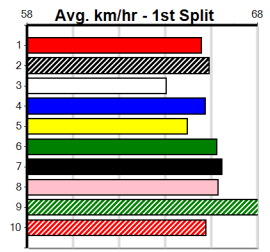

Last 3 wins NOT included above

Prize Best	\$23652.00
Starts	FSH 14-6-2-1
Trk/Dts	0-0-0-0
APM	9079

SPORTSBET GO THE BLUE DOG

11

10:25PM

(VIC time)

Distance: 400m, Race Type: Grade 5, Total Prizemoney: \$2,925
1st: \$1,950, 2nd: \$600, 3rd: \$300, 4th: \$75