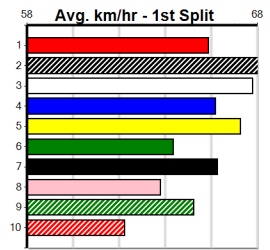

SPORTSBET FINAL

Distance: 400m, Race Type: Maiden Final, Total Prizemoney: $2,925
1st: $1,950, 2nd: $600, 3rd: $300, 4th: $75

Watchdog Tips: [ ] [ ] [ ] [ ] Bet: [ ]

Table with columns: Form Box, Wgt, Dist, Track, Date, Time, BON, Margin, 1st/2nd (Time), PIR, Checked, Comment, W/R, Split 1, S/P, Grade

CANYA ONSLAUGHT (NSW)[7]
WBK Dog May-23 Sire: TOMMY SHELBY Dam: SPARE CASH
Owner(s): Lalli Cremona (SYN), F Cremona, N Lalli
Trainer: Paul Abela (Parwan)
Box History table and statistics.

LAMBRICK ROAD [M]
BD Bitch Jun-23 Sire: AUSSIE INFRARED Dam: SHE'S A BLAZIN'
Owner(s): RSJ RACING (SYN), R Jarvis, S Jarvis
Trainer: Shayne Jarvis (Tyers)
Box History table and statistics.

FIRE UP MARK (NSW)[7]
RF Dog Nov-22 Sire: AUSSIE INFRARED Dam: ICE GAMBLER
Owner(s): P Cusack
Trainer: Paul Cusack (Mount Cottrell)
Box History table and statistics.

FADE TO BLACK [7]
BK Dog Jan-23 Sire: FERNANDO BALE Dam: ZIPPING KELLY
Owner(s): D Pickering
Trainer: Kayla Cottrell (Pearcedale)
Box History table and statistics.

ARKA AIR [M]
BK Bitch Sep-22 Sire: ZAMBORA BROCKIE Dam: GOOD GIRL SANDY
Owner(s): B Sykes
Trainer: Bryan Sykes (Beaconsfield Upper)
Box History table and statistics.