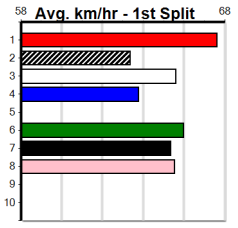

CITY VIEW BISTRO

Distance: 525m, Race Type: Grade 5, Total Prizemoney: $3,340
1st: $2,230, 2nd: $690, 3rd: $345, 4th: $75

5

8:23PM

(VIC time)

PAW VINCE (3) has been racing in much tougher company and back to an inside draw could spell trouble for his opposition. ASTON ZINGARA (1) produced one of her best wins with a best of the day 25.16 last start Warrnambool victory.

Watchdog Tips: **3** **1** **2** **6** **Bet:** **Win 3**