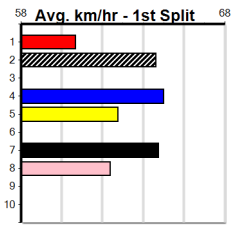

THE WATCHDOG APP

Distance: 525m, Race Type: Mixed 6/7, Total Prizemoney: \$3,340
1st: \$2,230, 2nd: \$690, 3rd: \$345, 4th: \$75

3

7:39PM

(VIC time)

PAW TONK (4) displayed an impressive turn of speed in winning at Sandown Park on debut and will get faster with some more racing. FAGES (2) although disappointing at his past two runs is clearly the fastest dog in this race on his best form.