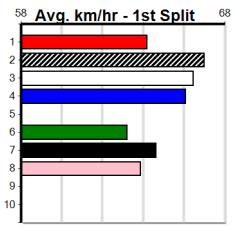

SPORTSBET EVERY DOG HAS ITS DAY

12

10:50PM

(VIC time)

Distance: 525m, Race Type: Grade 5 T3, Total Prizemoney: \$3,340
1st: \$2,230, 2nd: \$690, 3rd: \$345, 4th: \$75

I'M HONEY (2) is a little hit or miss early but with a timely start she will be very hard to beat. YOU YANG YAALA (4) is better drawn than most dogs out of box 4 here with the 3 expected to give him cover early.