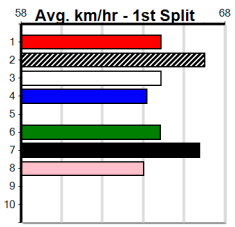

WESTLINK CONTAINER SALES

Distance: 525m, Race Type: Grade 5, Total Prizemoney: $3,340
1st: $2,230, 2nd: $690, 3rd: $345, 4th: $75

7

9:03PM
(VIC time)

ASTON ZOOM (2) should find the arm here and looks a solid each way bet. PAW OCTAVIA (3) looks the likely improver off a better draw today after a series of bad draws. RUXTON FLAME (7) can settle on the speed.

Watchdog Tips: **2** **3** **7** **8** **Bet:** **Win 2**