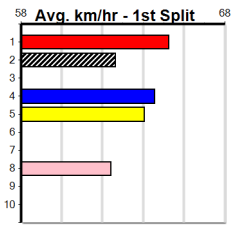

Suggested Quaddie:

- 1st Leg: 1,2,3,6 2nd Leg: 1,2,8
- 3rd Leg: 2,3,7,8 4th Leg: 1,3,7
- Cost: \$50 for 34.72%

Mobile Form Guide

Average Winning Time:

Distance	Grade	Avg. Time
525m	Mixed 4/5	30.08
525m	Grade 5	30.24
525m	Grade 6	30.31
525m	Restricted Win	30.36
525m	Mixed 6/7	30.41
525m	Grade 5 T3	30.49
600m	Mixed 4/5	34.61
730m	Restricted Win	43.21

Track Record:

Distance	Time	Greyhound	Date Set
525m	29.376	ALLEN DEED	03-Jan-15
600m	33.911	DYNA DOUBLE ONE	06-Feb-16
730m	41.933	SPACE STAR	28-Feb-15

The Meadows

SPORTSBET GREEN TICKS (0-1 WIN)

Distance: 525m, Race Type: Restricted Win, Total Prizemoney: \$3,340
 1st: \$2,230, 2nd: \$690, 3rd: \$345, 4th: \$75