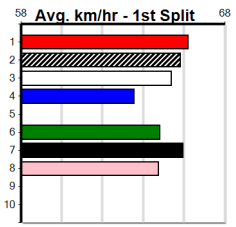

TOTAL CONTAINER SOLUTIONS

Distance: 600m, Race Type: Mixed 4/5, Total Prizemoney: $4,445
1st: $2,990, 2nd: $920, 3rd: $460, 4th: $75

8

9:23PM

(VIC time)

SWEET SUNDOWN (7) only needs to step on even terms as she can lead throughout. PAW LOUIS (1) ran a hat-trick of smart placings prior to having no luck last start and is drawn to play a big part.

Watchdog Tips: **7 1 3 8** Bet: **Box Quinella 1,3,7 ($10 for 333.33%)**