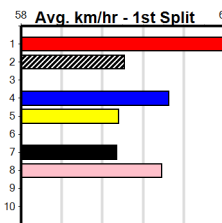

GORSKI TRUCK & TRAILER

Distance: 525m, Race Type: Grade 6, Total Prizemoney: \$3,340

1st: \$2,230, 2nd: \$690, 3rd: \$345, 4th: \$75

9

9:47PM

(VIC time)

Look out for PAW SAKAKIBURA (1) who burst onto the racing scene with two fast Horsham wins and he is expected to be city class material. PAW TORRIE (8) would have preferred an inside draw but with an ounce of luck can feature.