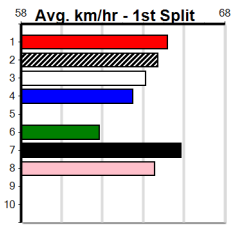

RSN GREY AREAS - WEDNESDAY & FRID

Distance: 525m, Race Type: Grade 5, Total Prizemoney: \$3,340
 1st: \$2,230, 2nd: \$690, 3rd: \$345, 4th: \$75

10

10:07PM

(VIC time)

PERFECT ACE (7) will keep his line from his suitable wide draw and looks suited to a race of this nature. ARCHER TWO (1) showed significant improvement in his speedy 30.21 win here last week and a repeat effort would see him in the finish.