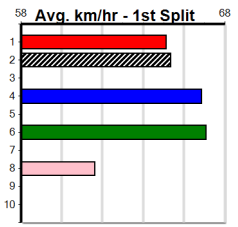

GRV DISTANCE RACING (0-4 WINS)

Distance: 730m, Race Type: Restricted Win, Total Prizemoney: $3,940
1st: $2,640, 2nd: $815, 3rd: $410, 4th: $75

2

7:18PM

(VIC time)

FACETIOUS (6) has been racing in tougher races and should be primed in her fifth consecutive run over this distance range. BUN QUAKE (2) is expected to set a cracking speed out in front in his distance debut. CANYA VIVI (4) holds a class edge.

Watchdog Tips: **6** **2** **4** **1** **Bet:** Trifecta 2,6/2,4,6/1,2,4,6 ($10 - 125%)