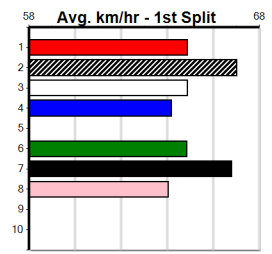

WESTLINK CONTAINER SALES

7

9:03PM

(VIC time)

Distance: 525m, Race Type: Grade 5, Total Prizemoney: $3,340
1st: $2,230, 2nd: $690, 3rd: $345, 4th: $75

ASTON ZOOM (2) should find the arm here and looks a solid each way bet. PAW OCTAVIA (3) looks the likely improver off a better draw today after a series of bad draws. RUXTON FLAME (7) can settle on the speed.

Watchdog Tips: **2** **3** **7** **8** **Bet:** **Win 2**

1

PAW OLYMPIA (NSW)[5] **Comes into calculations off this draw.** **$9.00**
BK Bitch Jul-22 **Sire: JS FLAMIN ACE** **Dam: DYNA ADRIA** **Trainer: Robert Camilleri (Lara)**
Owner(s): B Wheeler
Winning Distances: < 300m (0) 300 - 399m (1) 400 - 499m (4) 500 - 599m (0) 600 - 699m (0) > 700m (0)
Winning Weights: 25.9(1) 26.3(1) 26.4(1) 26.8(1) 27.0(1)

1st	2nd	3rd	4th	5th	6th	7th	8th
1st (5) 26.3 410 HOR R10 05-Oct-24	23.62	23.32	2.75L ASTON AMISHA (23.81)	M/53	10.77	$9.00 6G	
3rd (6) 26.4 410 HOR R9 08-Oct-24	23.57	23.26	1.25L SCOOPA STEVE (23.50)	M/43	10.63	$3.90 X67	
1st (3) 26.4 410 HOR R12 15-Oct-24	23.20	22.86	1.75L LIGHTNING PEST (23.31)	M/44	10.54	$7.10 5	
4th (8) 26.7 485 HOR R6 22-Oct-24	27.94	27.24	6.50L PARABOLE RICO (27.51)	M/666	6.79	$11.30 RW	
1st (5) 27.0 485 HOR R6 29-Oct-24	27.51	27.05	0.75L KURRACA KID (27.55)	M/633	6.86	$4.40 5	
6th (8) 27.0 460 GEL R5 02-Nov-24	26.19	25.53	6.00L GOT A PULSE (25.78)	M/677	6.85	$16.70 5	
5th (1) 27.2 515 SAN R12 07-Nov-24	30.11	28.99	6.50L NEED A PILOT (29.67)	M/8776	5.31	$26.50 5	
4th (6) 27.6 510 SLE R5 17-Nov-24	28.98	28.68	1.00L NIKITA BALE (28.92)	S/444	9.33	$14.70 5	

Last 3 wins NOT included above

1st (8) 25.9 435 SLE R3 24-Jul-24	25.16	24.44	0.25L VIENNA SUNSET (25.17)	S/843	5.53	$4.70 M	
1st (8) 26.8 300 HVL R2 06-Sep-24	17.02	16.80	2.75L PAW NIKKI (17.20)	S/5	4.10	$2.30 T3-7	

Box History

Bx	1st	2nd	3rd	4th	5th	6th	7th	8th
1	1	1	1	1	1	1		
2			1					
3	1	1		1	2			
4			1	1				
5	2			1		1		1
6		2	1	1				
7						1		
8	2			2	1			

Prize Best Starts Trk/Dts APM
$10910.00 FSH 27-5-4-3 0-0-0-0 5352