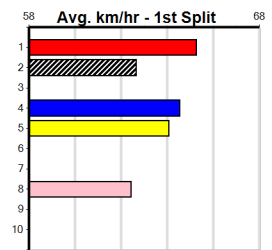

SPORTSBET GREEN TICKS (0-1 WIN)

1

6:57PM

(VIC time)

Distance: 525m, Race Type: Restricted Win, Total Prizemoney: $3,340
1st: $2,230, 2nd: $690, 3rd: $345, 4th: $75

With ULTIMATE LEXI (1) expected to fly out to an early lead this should allow REIKO TERROR (2) to get a nice sit behind her and she can prove too strong in the run home. NEW HEIGHTS (5) is improving with more racing.

Watchdog Tips: 2 5 1 4 **Bet:** Win 2

Form Box	Wgt	Dist	Track	Date	Time	BOB	Margin	1st/2nd (Time)	PIR	Checked	Comment	WR	Split 1	S/P	Grade			
1	ULTIMATE LEXI [M] Looks the early leader, does get tired, place. $10.00																	
	BK	Bitch			Dec-22			Sire: ASTON RUPEE Dam: ALBIES CRUISER									Trainer: Brad Sands (Pakenham)	
	Owner(s): F Andrighetto																	
	Winning Distances: < 300m (0) 300 - 399m (0) 400 - 499m (0) 500 - 599m (0) 600 - 699m (0) > 700m (0)																	
	Winning Weights:																	
	6th (1)	29.3	435	SLE	R1	04-Dec-24	25.90	24.43	15.00 OLIVIA LEE ROSE (24.91)	Q/146	.	.	.	5.31	$28.30	T3-M		
	5th (6)	28.7	510	SLE	R2	18-Dec-24	29.98	29.05	8.50L NOSEY BLUEY (29.39)	M/355	.	.	.	9.45	$19.90	T3-M		
	2nd (5)	28.5	515	SAP	R1	23-Dec-24	30.35	29.71	3.25L SOUTH THAILAND (30.12)	Q/1122	.	.	.	5.11	$22.10	M		
	3rd (4)	28.4	515	SAP	R1	30-Dec-24	30.78	29.30	3.25L AFTERSHOCK (30.55)	M/1154	.	.	.	5.06	$9.60	M		
	3rd (8)	27.9	515	SAP	R1	06-Jan-25	30.52	29.37	8.00L WHATEVER JACK (29.99)	M/2334	.	.	.	5.17	$3.90	M		
4th (4)	27.6	595	SAP	R4	13-Jan-25	35.24	34.13	3.75L WHATEVER JUNIOR (34.98)	M/2344	.	.	.	9.50	$19.40	RW			
5th (2)	28.0	435	SLE	R4	19-Jan-25	25.68	24.33	9.50L ACE GEM (25.02)	Q/155	.	.	.	5.24	$16.60	MH			
4th (4)	28.0	460	WGL	R1	23-Jan-25	26.56	25.75	6.00L IRISH PADDY (26.16)	Q/134	.	.	.	6.51	$14.70	T3-M			
Last 3 wins NOT included above																		
Prize Best $2130.00 FSH																		
Starts 17-0-2-4																		
Trk/Dts 0-0-0-0																		
APM 1682																		
2	REIKO TERROR [7] Can camp on the red early, the one to hold out. $1.80																	
	BK	Dog			Mar-23			Sire: SHIMA SHINE Dam: REIKO ROCKETTA									Trainer: Andrea Chapple (Exford)	
	Owner(s): J Fry																	
	Winning Distances: < 300m (0) 300 - 399m (0) 400 - 499m (1) 500 - 599m (0) 600 - 699m (0) > 700m (0)																	
	Winning Weights: 31.3(1)																	
	5th (3)	30.7	400	GEL	R3	28-Nov-24	23.17	22.55	6.50L PRISTINE (22.73)	M/66	.	.	.	8.74	$13.20	MH		
	2nd (7)	31.4	400	GEL	R3	09-Dec-24	23.00	22.41	2.75L LADY TEQUILA (22.81)	S/54	.	.	.	8.76	$4.00	M		
	8th (4)	31.6	450	BAL	R2	18-Dec-24	26.32	25.10	15.00 SHIMA SEAL (25.28)	S/778	.	.	.	6.81	$20.10	M		
	4th (7)	31.7	460	GEL	R1	24-Dec-24	26.40	26.05	2.50L TEXAS PRESIDENT (26.23)	M/744	.	.	.	6.92	$7.40	M		
	3rd (7)	31.2	525	MEP	R2	01-Jan-25	30.82	29.85	3.25L WYONG HOUSTON (30.61)	S/6444	.	.	.	5.36	$9.40	MH		
3rd (5)	31.3	525	MEP	R1	08-Jan-25	30.76	29.63	6.50L PAW WAVERLY (30.33)	M/3533	.	.	.	5.30	$13.50	M			
1st (7)	31.3	450	BAL	R3	18-Jan-25	25.46	25.46	5.50L ASTON SURPRISE (25.84)	Q/111	.	SW	.	6.68	$1.80	T3-M			
4th (1)	31.6	525	MEP	R3	22-Jan-25	30.44	29.86	6.00L IF ONLY (30.03)	M/3333	.	.	.	5.28	$9.00	X67H			
Last 3 wins NOT included above																		
Prize Best $2235.00																		
Starts 30.44(1)-22/1/25																		
Trk/Dts 8-1-1-2																		
APM 3-0-0-2 2121																		
3	*** VACANT BOX ***																	
	Sire: Dam: Trainer:																	
	Owner(s): Winning Distances: < 300m (0) 300 - 399m (0) 400 - 499m (0) 500 - 599m (0) 600 - 699m (0) > 700m (0) Winning Weights:																	
4	GONE FOR GOOD [7] Biks New here, shows some promise, respect. $5.00																	
	BK	Dog			Aug-22			Sire: SH AVATAR Dam: ROCKIN' ROSIE									Trainer: Grant Masterson (Tyabb)	
	Owner(s): G Masterson																	
	Winning Distances: < 300m (0) 300 - 399m (1) 400 - 499m (0) 500 - 599m (0) 600 - 699m (0) > 700m (0)																	
	Winning Weights: 30.4(1)																	
	2nd (6)	30.4	350	HVL	R2	16-Aug-24	19.63	19.37	0.50L MAD APPLE (19.59)	M/2	.	SW	.	6.73	$3.90	T3-M		
	1st (5)	30.4	350	HVL	R1	23-Sep-24	19.68	19.25	1.25L PRETTY PIPA (19.76)	M/6	.	V0	.	6.69	$2.40	T3-M		
	ST (-)	30.5	460	GEL		01-Oct-24	26.10		3.5L Trial Cleared	M/33	.	3of4	.	.	.	ST