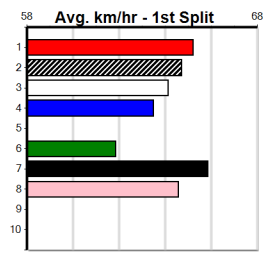

RSN GREY AREAS - WEDNESDAY & FRIDAY

Distance: 525m, Race Type: Grade 5, Total Prizemoney: $3,340
1st: $2,230, 2nd: $690, 3rd: $345, 4th: $75

PERFECT ACE (7) will keep his line from his suitable wide draw and looks suited to a race of this nature. ARCHER TWO (1) showed significant improvement in his speedy 30.21 win here last week and a repeat effort would see him in the finish.

Watchdog Tips: 7 1 2 4 Bet: Box Quinella 1,7 ($10 for 1000%)

Table with columns: Form Box, Wgt, Dist, Track, Date, Time, BON, Margin, 1st/2nd (Time), PIR, Checked, Comment, W/R, Split 1, S/P, Grade

ARCHER TWO (SA)[5] Much improved win here last time in good time. $6.00
Owner(s): J Archer
Sire: WORM BURNER Dam: CAWBOURNE ZEBRA
Trainer: Dean Millier (Pakenham)
Winning Distances: < 300m (0) 300 - 399m (2) 400 - 499m (1) 500 - 599m (2) 600 - 699m (0) > 700m (0)
Winning Weights: 32.2(1) 33.2(1) 33.5(1) 34.1(1) 34.3(1)
2nd (5) 34.1 300 HVL R12 12-Dec-24 16.94 16.63 0.25L WANDANA LAD (16.93) S/6 . . . . 4.13 $6.40 T3-5
1st (8) 34.1 350 HVL R8 17-Dec-24 19.67 19.60 1.00L MIGHTY HANNIBAL (19.73) M/3 . . . . 6.69 $1.90 5
5th (7) 34.1 350 HVL R7 20-Dec-24 19.80 19.36 6.50L DONEGAL EXPRESS (19.36) S/8 . . . . 6.78 $4.70 T3-5
4th (7) 33.7 350 HVL R9 29-Dec-24 19.80 19.12 3.75L SODA DUKE (19.55) S/8 . . . . 6.83 $20.80 RWH
5th (3) 33.5 435 SLE R6 01-Jan-25 25.26 24.63 5.00L UNLEASH ZAC (24.91) M/775 . . . . 5.56 $12.50 T3-5
3rd (3) 32.9 515 SAP R7 06-Jan-25 30.26 29.37 3.25L SUPERFLY GIRL (30.05) M/6544 . . . . 5.36 $18.00 5NP
7th (2) 33.0 515 SAP R5 13-Jan-25 30.50 29.43 12.00 PAW SUMMER (29.71) M/7877 . . . . SW . 5.33 $14.90 5
1st (7) 33.2 525 MEP R12 22-Jan-25 30.21 29.86 3.5L WESTERLY BAILE (30.45) M/2111 . . . . 5.19 $18.70 T3-5
Last 3 wins NOT included above
1st (8) 32.2 510 SLE R3 21-Jan-24 29.60 29.60 0.25L MAYBE EVEN YOU (29.61) S/111 . . . . 9.42 $5.50 M
1st (4) 33.5 400 WGL R9 01-Nov-24 22.73 22.49 2.25L EVOLVE (22.89) M/32 . . . . 8.56 $5.30 7
1st (6) 34.3 350 HVL R9 02-Dec-24 19.58 19.32 1.25L KING PLUM (19.66) M/4 . . . . 6.76 $4.30 X67

Box History
Bx 1st 2nd 3rd 4th 5th 6th 7th 8th
1 . . . . . 1 1 1 1 1
2 . . . . . 2 2 2 2 2
3 . . . . . 1 1 1 1 1
4 1 1 . . . . 1 1 1 1
5 . . . . . 1 1 2
6 1 . . . . 2 1 1
7 1 1 2 2 1 1 1
8 2 1 . . . . 3 1 1
Prize Best $13775.00
Starts 30.21(7)-22/1/25
Trk/Dts 54-5-8-8
APM 4-1-0-1 7218