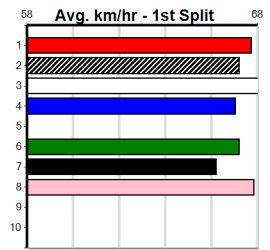

FERNANDO MICK AT STUD

6

8:43PM

(VIC time)

Distance: 525m, Race Type: Mixed 4/5, Total Prizemoney: $3,875
1st: $2,600, 2nd: $800, 3rd: $400, 4th: $75

URIEL BALE (8) has been flying this preparation and has the speed to cross early and lead throughout. REALITY BEST (2) can really explode once in the clear and with even luck will be hard to hold out. PAT ABILITY (1) boasts plenty of early speed.

Watchdog Tips: **8** **2** **1** **3** **Bet:** **Trifecta 2,8/1,2,8/1,2,3,8 ($10 - 125%)**

Form Box	Wgt	Dist	Track	Date	Time	BON	Margin	1st/2nd (Time)	PIR	Checked	Comment	WR	Split 1	S/P	Grade		
1	PAT ABILITY [5] Explosive early, settles top 2, key player. $4.50																
	BE Bitch		Sep-21		Sire: RAW ABILITY		Dam: PAT ME AGAIN		Trainer: Shane Millsom (Point Cook)								
	Owner(s): P Gray																
	Winning Distances: < 300m (0) 300 - 399m (3) 400 - 499m (9) 500 - 599m (0) 600 - 699m (0) > 700m (0)																
	Winning Weights: 28.6(1) 28.8(1) 28.9(1) 29.0(3) 29.1(1) 29.3(3) 29.5(1) 29.9(1)																
	1st	(3)	28.9	400	GEL	R11	09-Aug-24	22.43	22.43	3.25L	SHARE MY ORBIT (22.64)	M/11	.	.	8.33	$1.30	X45
	1st	(7)	29.1	410	HOR	R6	17-Aug-24	23.09	23.09	4.75L	ANOTHER HOUDINI (23.41)	M/11	.	.	10.24	$1.90	X45
	2nd	(2)	29.2	350	HVL	R5	01-Sep-24	19.00	18.88	1.25L	SERIAL STICKER (18.92)	M/1	.	.	6.40	$3.20	SH
	2nd	(4)	29.2	400	GEL	R6	18-Oct-24	22.81	22.40	6.00L	LEO BALE (22.40)	M/32	.	.	8.50	$3.60	SH
	7th	(3)	29.5	400	GEL	R8	25-Oct-24	23.32	22.53	12.00	POWER OUT (22.53)	M/76	.	.	8.64	$15.10	SF
1st	(1)	29.3	425	BEN	R10	08-Nov-24	23.80	23.76	5.50L	COLLINDA RISE (24.16)	M/111	.	.	6.47	$1.80	5	
5th	(4)	29.5	460	GEL	R11	15-Nov-24	26.47	25.85	8.50L	NO RESTRICTIONS (25.89)	Q/255	.	.	6.47	$3.40	X45	
2nd	(3)	29.6	525	MEA	R5	21-Dec-24	30.05	29.62	1.5L	BOMB LUCA (29.95)	Q/1111	.	.	5.07	$8.10	5	
Last 3 wins NOT included above																	
1st	(2)	28.8	450	BAL	R6	15-May-24	25.25	24.79	1.00L	REV ROSE (25.31)	M/111	.	SW	6.48	$8.70	S	
1st	(2)	29.3	450	BAL	R5	26-May-24	25.04	24.76	0.75L	KINGSLEY BALE (25.08)	Q/111	.	SW	6.40	$19.80	SH	
1st	(1)	29.0	350	HVL	R8	19-Jul-24	18.99	18.99	2.75L	FOR PETE'S SAKE (19.17)	Q/1	.	.	6.38	$2.30	X45	

Box History								
Bx	1st	2nd	3rd	4th	5th	6th	7th	8th
1	3	2						1
2	3	1				1	1	
3	2	2	1					1
4		1				1		
5	1							
6				1				1
7	3			1				1
8		1						1

Prize Best Starts	$43049.38
Trk/Dts	30.05(3)-21/12/24
APM	32-12-7-1
	3-0-1-1
	10545