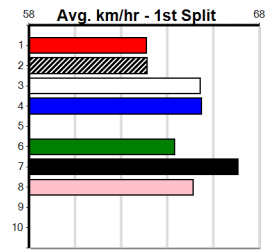

11
10:32PM

(VIC time)

Distance: 525m, Race Type: Grade 5, Total Prizemoney: $3,340
1st: $2,230, 2nd: $690, 3rd: $345, 4th: $75

ASTON MAI TAI (3) can show superior early speed an if punters can secure a price of $5 or better that would be value. WESTERLY BALE (1) caught the eye when placed off an awkward draw here last week and is drawn to feature strongly.

Watchdog Tips: **3** **1** **7** **2** Bet: Win 3

WESTERLY BALE (NSW)[5] Caught the eye here last week, big danger. $4.80
BK Bitch Apr-21 Sire: FERAL FRANKY Dam: DYNA CARMEN
Owner(s): B Wheeler
Winning Distances: < 300m (0) 300 - 399m (0) 400 - 499m (5) 500 - 599m (1) 600 - 699m (1) > 700m (0)
Winning Weights: 26.4(1) 26.6(1) 26.7(1) 27.0(2) 27.2(1) 27.3(1)
6th (4) 27.6 435 SLE R10 02-Oct-24 25.60 24.44 17.00 GOT THE LOT (24.44) M/777 . . . 5.49 $74.70 5
5th (1) 28.0 650 SHP R9 14-Oct-24 38.62 37.89 11.00 LETHO LAND (37.89) S/3445 . . . 17.77 $8.80 X45
5th (8) 28.0 600 MEP R10 23-Oct-24 35.95 34.65 14.00 YASH BALE (35.01) M/5555 . V7 . 9.63 $61.20 5
8th (2) 28.6 410 HOR R9 10-Dec-24 24.04 23.06 7.00L GAS LANTERN (23.55) S/88 . . . 10.83 $142.40 5
6th (7) 28.7 435 SLE R5 18-Dec-24 25.34 24.38 7.00L VALENCIA LOLA (24.88) M/677 . . SW . 5.54 $15.60 T3-5
4th (8) 27.7 525 MEP R10 01-Jan-25 30.67 29.85 4.25L THORKILDESEN (30.37) S/5554 . . . 5.35 $30.50 T3-5
2nd (5) 27.2 450 WBL R8 13-Jan-25 25.94 25.57 1.5L TINKER MIKE (25.85) M/553 . . . 7.00 $3.00 5
2nd (6) 27.3 525 MEP R12 22-Jan-25 30.45 29.86 3.5L ARCHER TWO (30.21) M/5543 . . . 5.36 $4.80 T3-5
Last 3 wins NOT included above
1st (7) 26.6 510 SLE R11 14-Feb-24 28.97 28.74 4.75L WHY NOT PEARL (29.30) S/431 . . SW . 9.42 $2.70 5
1st (3) 27.2 640 SLE R6 25-Feb-24 37.11 37.11 2.00L VOICE OF THUNDER (37.24) M/6444 . . . 6.32 $15.70 X45
1st (7) 27.3 485 HOR R9 04-Jun-24 27.47 27.37 0.25L GREAT VALUE (27.47) M/653 . . SW . 6.76 $46.80 X45
Trainer: Robert Camilleri (Lara)

EASY PIE [5] New here, inside draw suits, must be respected $6.50
BK Dog May-22 Sire: BERNARDO Dam: GLORIOUS
Owner(s): B Sands
Winning Distances: < 300m (0) 300 - 399m (1) 400 - 499m (1) 500 - 599m (1) 600 - 699m (0) > 700m (0)
Winning Weights: 32.5(1) 33.0(1) 33.1(1)
8th (6) 33.2 595 SAP R2 09-Dec-24 36.02 34.19 16.00 CRAFTY BEER (34.95) S/8788 . . . 9.98 $32.60 RW
5th (6) 33.1 460 WGL R7 19-Dec-24 26.51 26.06 4.25L UNDERCOVER GUY (26.21) S/777 . . . 6.89 $37.20 X67
8th (5) 33.3 515 SAP R9 23-Dec-24 30.80 29.71 7.00L NOSEY BLUEY (30.33) M/6788 . . SW . 5.32 $63.80 X67
1st (2) 33.0 435 SLE R10 01-Jan-25 24.75 24.63 1.25L DUNDEE DIXIE (24.83) M/542 . . . 5.39 $17.30 T3-RW
2nd (7) 32.8 515 SAP R5 06-Jan-25 30.46 29.37 1.5L HAD A MISCHIEF (30.36) M/3111 . . SW . 5.27 $26.00 5NP
6th (2) 32.7 515 SAP R12 13-Jan-25 30.24 29.43 6.50L COOPER'S LEGACY (29.79) S/7444 . . . 5.33 $23.60 RW
6th (2) 33.0 510 SLE R6 19-Jan-25 29.49 28.76 4.75L SELECT RONAN (29.16) S/334 . . . 9.29 $8.30 5
2nd (3) 32.8 460 WGL R6 23-Jan-25 26.20 25.75 6.50L PLAYBACK (25.75) M/332 . . . 6.75 $3.20 T3-5
Last 3 wins NOT included above
1st (5) 32.5 350 HVL R3 03-May-24 19.94 19.59 2.75L IRON TYSON (20.12) M/1 . . . 6.67 $3.90 T3-M
1st (1) 33.1 510 SLE R7 04-Dec-24 29.08 29.08 2.25L SWIPER (29.23) M/111 . . . 9.17 $5.30 T3-RW
Trainer: Frank Toth (Pakenham)