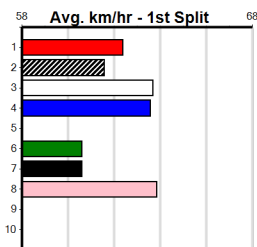

HOME OF THE PHOENIX

4

8:03PM

(VIC time)

Distance: 525m, Race Type: Grade 5 T3, Total Prizemoney: $3,340
1st: $2,230, 2nd: $690, 3rd: $345, 4th: $75

OBSTROPALOUS (8) is the most credentialed runner in this race and is drawn to get room early. BOBBY BACCALA (2) has been in the placings at his past 3 runs here in this class and a podium finish looks likely once again.

Watchdog Tips: [8] [2] [3] [4] Bet: Win 8

Form Box Wgt Dist Track Date Time BON Margin 1st/2nd (Time) PIR Checked Comment W/R Split 1 S/P Grade

HOT SUMMER SKY [5] Better than recent form, could surprise at odds. $9.50
BD Bitch May-22 Sire: KOBLENZ Dam: SUMMER NIGHTS
Owner(s): THOR-PLUM (SYN), J Thorpe, J Thorpe, D Plumridge, T Sando
Trainer: Jodi Thorpe (Arthurs Creek)

Box History
Bx 1st 2nd 3rd 4th 5th 6th 7th 8th
Prize Best $9695.00
Starts FSH 30-6-3-5
Trk/Dts 0-0-0-0
APM 2998

BOBBY BACCALA [5] Recent form here and in this class is top shelf. $3.50
BK Dog May-22 Sire: SHIMA SHINE Dam: SUPER TORA
Owner(s): L Smith
Trainer: Luke Smith (Drouin)

Box History
Bx 1st 2nd 3rd 4th 5th 6th 7th 8th
Prize Best $8570.00
Starts 30.56(4)-8/1/25
Trk/Dts 32-4-6-1
APM 4-1-2-0 4822

ASTON BAMFORD [5] Can explode once balanced, can threaten. $3.50
BK Dog Feb-22 Sire: KC AND ALL Dam: ASTON MILEY
Owner(s): R Borda
Trainer: Raymond Gatt (Bannockburn)

Box History
Bx 1st 2nd 3rd 4th 5th 6th 7th 8th
Prize Best $9230.00
Starts 30.61(5)-21/9/24
Trk/Dts 2-0-0-0
APM 4616

ALMOST IMMINENT [5] Can make a mid race move, include in your exotics $5.00
BD Bitch Mar-22 Sire: SUPERIOR PANAMA Dam: IMMINENT
Owner(s): J Chilcott
Trainer: Julie Chilcott (Heathcote)

Box History
Bx 1st 2nd 3rd 4th 5th 6th 7th 8th
Prize Best $6520.00
Starts 30.76(8)-11/12/24
Trk/Dts 31-3-3-5
APM 7-0-0-2 3287

*** VACANT BOX *** Sire: Dam: Trainer:
Owner(s):
Winning Distances: < 300m (0) 300 - 399m (0) 400 - 499m (0) 500 - 599m (0) 600 - 699m (0) > 700m (0)
Winning Weights:
Box History

1

2

3

4

5