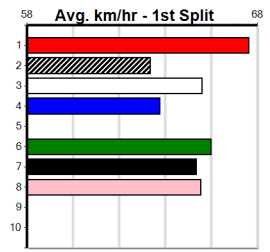

CITY VIEW BISTRO

5

8:23PM

(VIC time)

Distance: 525m, Race Type: Grade 5, Total Prizemoney: $3,340
1st: $2,230, 2nd: $690, 3rd: $345, 4th: $75

PAW VINCE (3) has been racing in much tougher company and back to an inside draw could spell trouble for his opposition. ASTON ZINGARA (1) produced one of her best wins with a best of the day 25.16 last start Warrnambool victory.

Watchdog Tips: **3** **1** **2** **6** **Bet:** **Win 3**

1

ASTON ZINGARA [5] **$2.70**

BK Bitch Mar-22 **Top win last time, likely leader, danger.**

Sire: BARCIA BALE Dam: GYPSIES LUCK **Trainer: Aimee Drew (Winslow)**

Owner(s): R Borda

Winning Distances: < 300m (0) 300 - 399m (5) 400 - 499m (4) 500 - 599m (1) 600 - 699m (0) > 700m (0)

Winning Weights: 26.4(2) 26.5(1) 26.6(1) 26.7(1) 26.9(1) 27.0(2) 27.1(1) 27.4(1)

7th (7)	26.8	460	GEL	R7	08-Nov-24	26.36	25.65	2.50L	CAPTAIN ALICE (26.19)	M/247	. . .	. . .	6.54	$2.80	5
2nd (4)	26.4	525	MEA	R12	22-Nov-24	30.00	29.82	2.25L	REANNA'S PRIDE (29.85)	Q/1122	. . .	. . .	5.02	$4.60	5
1st (5)	26.5	525	MEA	R11	29-Nov-24	30.20	29.55	2.25L	TARA'S LILY (30.35)	M/1111	. . .	. . .	5.07	$3.90	5
7th (2)	26.5	450	WBL	R8	04-Dec-24	25.61	24.92	5.50L	PAW ZELINI (25.25)	Q/115	. . .	. . .	6.48	$2.40	X45
2nd (8)	26.5	450	WBL	R8	26-Dec-24	25.37	25.32	1.00L	BEN SHAKER (25.32)	Q/111	. . .	. . .	6.56	$2.40	X45
7th (3)	26.4	450	WBL	R5	04-Jan-25	26.10	24.96	11.00	BELSAR (25.34)	M/328	. . .	. . .	6.60	$3.50	X45
2nd (2)	26.3	450	WBL	R7	16-Jan-25	25.55	25.14	0.75L	PAW ROXY (25.51)	S/233	. . .	. . .	6.57	$3.60	5
1st (7)	26.4	450	WBL	R9	23-Jan-25	25.16	25.16	1.5L	MYOLA NICK (25.27)	Q/111	. . .	. . .	6.43	$3.10	5

Last 3 wins NOT included above

1st (1)	26.9	390	BAL	R3	07-Aug-24	22.08	22.08	4.25L	NTION HEAD (22.36)	M/11	. . .	. . .	8.39	$2.60	5
1st (3)	26.6	450	WBL	R8	17-Oct-24	25.12	25.12	4.00L	TINKER MAV (25.40)	M/111	. . .	. . .	6.53	$2.20	X45
1st (7)	26.4	450	BAL	R5	30-Oct-24	25.40	25.27	0.10L	LIGHTNING JEDDA (25.41)	M/222	. . .	SW	6.60	$3.40	5

Box History

Bx	1st	2nd	3rd	4th	5th	6th	7th	8th
1	2		3					
2		3			2		1	
3	1	1			1			2 1
4	1	1		1				
5	2	1						1
6								
7	4	1						1
8		2						

Prize Best Starts Trk/Dts APM $32635.00 30.00(4)-22/11/24 32-10-9-3 2-1-1-0 16361

2

MR. MIYAGI (NSW)[5] **$3.50**

BD Dog Apr-23 **Explodes once fully balanced, major player.**

Sire: FERAL FRANKY Dam: OVER AND AWAY **Trainer: John Barbara (Exford)**

Owner(s): OUR SHOUT (SYN), J Callus, M Callus, E Mifsud, J Callus, A Banitsiotis

Winning Distances: < 300m (0) 300 - 399m (0) 400 - 499m (2) 500 - 599m (2) 600 - 699m (0) > 700m (0)

Winning Weights: 36.5(3) 36.6(1)

1st (4)	36.6	460	GEL	R2	15-Nov-24	25.93	25.85	7.50L	FLEETWOOD ODIN (26.45)	M/421	. . .	SW<td>6.80</td><td>$1.70</td><td>M</td>			
3rd (2)	36.6	525	MEP	R4	20-Nov-24	30.69	30.03	3.75L	JUDGEMENTAL (30.43)	M/3311	. . .	. . .	5.26	$2.20	X67
6th (6)	35.9	525	MEP	R9	04-Dec-24	30.87	29.74	9.50L	COOPER'S LEGACY (30.21)	M/7777	. . .	. . .	5.26	$4.60	7
1st (8)	36.5	460	GEL	R7	09-Dec-24	25.77	25.77	5.50L	BIG DUKE (26.13)	M/311	. . .	. . .	6.70	$2.20	X67
1st (1)	36.5	525	MEA	R3	14-Dec-24	30.02	29.70	1.5L	ZIPPING THERON (30.12)	M/2211	. . .	SW	5.21	$4.10	X67
1st (3)	36.5	525	MEA	R12	28-Dec-24	30.41	30.09	2.25L	IRISH LUCY (30.56)	M/4321	. . .	. . .	5.17	$5.30	5
7th (7)	36.7	460	GEL	R8	24-Jan-25	26.15	25.61	8.00L	PAW WHISTLER (25.61)	M/757	. . .	. . .	6.78	$4.20	X45

Last 3 wins NOT included above

1	1														
2			1												
3	1														
4	1														
5															
6													1		
7	1														1
8	1														

Prize Best Starts Trk/Dts APM $17030.00 30.02(1)-14/12/24 7-4-0-1 4-2-0-1 14399

Box History

Bx	1st	2nd	3rd	4th	5th	6th	7th	8th
1	1							
2			1					
3	1							
4	1							
5								
6						1		
7	1							1
8	1