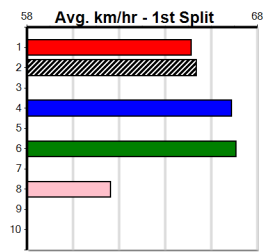

GRV DISTANCE RACING (0-4 WINS)

2

7:18PM

(VIC time)

Distance: 730m, Race Type: Restricted Win, Total Prizemoney: $3,940
1st: $2,640, 2nd: $815, 3rd: $410, 4th: $75

FACETIOUS (6) has been racing in tougher races and should be primed in her fifth consecutive run over this distance range. BUN QUAKE (2) is expected to set a cracking speed out in front in his distance debut. CANYA VIVI (4) holds a class edge.

Watchdog Tips: **6** **2** **4** **1** **Bet:** **Trifecta 2,6/2,4,6/1,2,4,6 ($10 - 125%)**

1

GOOD VIBES ONLY [5] Handy type, draw helps, place claims. **$8.00**
F Dog May-22 Sire: FERAL FRANKY Dam: ELVISA BALE
Owner(s): W Fasoli Trainer: Davide Fasoli (Heyfield)
Winning Distances: < 300m (0) 300 - 399m (0) 400 - 499m (1) 500 - 599m (2) 600 - 699m (0) > 700m (1)
Winning Weights: 31.9(1) 32.0(2) 32.4(1)

1st	2nd	3rd	4th	5th	6th	7th	8th
1st (4) 32.4 510 SLE R6 27-Nov-24 29.09 28.70 0.50L SLAY QUEEN MOLLY (29.11) S/433 . . . . . 9.38 $7.10 X67	1st (4) 32.0 595 SAP R3 02-Dec-24 34.25 33.81 0.50L MILES APART (34.28) Q/2222 . . . . . 9.23 $11.40 RW	3rd (2) 32.2 595 SAN R10 12-Dec-24 34.54 34.27 3.00L GOLD SCOTCH (34.35) M/3334 . . . . . 9.30 $10.80 5	7th (6) 31.9 595 SAN R8 19-Dec-24 34.91 34.41 7.50L PAW LOU LOU (34.41) M/8877 . . . . . 9.58 $25.90 X45	1st (1) 32.0 715 SAP R4 23-Dec-24 42.47 42.47 5.50L MAGIC SNOWDROP (42.83) Q/1111 . . SW . . 6.23 $2.60 RW	7th (8) 32.8 640 SLE R8 05-Jan-25 37.39 36.83 8.00L DOUBLE DENIM (36.83) M/5667 . . . . . 6.35 $10.20 5	4th (4) 32.5 680 WGL R3 10-Jan-25 39.63 39.12 7.50L VODKA AND ICE (39.12) S/533 . . . . . 18.60 $10.50 RW	4th (1) 32.1 715 SAN R4 16-Jan-25 42.59 41.98 9.00L GROOVEBIRD (41.98) M/4334 . . . . . 6.29 $45.80 X45

Last 3 wins NOT included above

1st (1) 31.9 460 WGL R1 13-Aug-24 26.03 25.71 6.00L GETTIN' TIPSYP (26.44) M/211 . . SW . . 6.67 $3.30 MH

Prize Best Starts Trk/Dts APM $16510.00 FSH 34-4-10 0-0-0-0 8965

2

BUN QUAKE [5] Can set a cracking speed early, major player. **$4.00**
BD Dog Jun-22 Sire: DROOPYS SYDNEY Dam: GYPSY BUN
Owner(s): S Brincat Trainer: Stephen Brincat (Albanvale)
Winning Distances: < 300m (0) 300 - 399m (0) 400 - 499m (0) 500 - 599m (3) 600 - 699m (1) > 700m (0)
Winning Weights: 29.6(1) 29.9(2) 31.5(1)

1st	2nd	3rd	4th	5th	6th	7th	8th
6th (6) 30.8 525 MEA R9 07-Dec-24 30.60 29.59 7.00L SWEET SUNDOWN (30.13) M/7667 . . . . . 5.24 $53.60 5	3rd (3) 30.5 600 MEP R5 11-Dec-24 34.67 34.03 1.25L VALLETTA DIVA (34.60) M/2222 . . SW . . 9.14 $115.70 RWH	3rd (7) 30.4 600 MEA R2 21-Dec-24 34.49 34.33 2.50L LANFRANCO (34.33) M/4333 . . . . . 9.10 $92.10 RWF	4th (3) 30.0 600 MEA R7 28-Dec-24 35.35 34.62 9.00L PAW IMPERIAL (34.73) Q/3324 . . . . . 9.10 $6.40 5	2nd (3) 29.7 600 MEA R5 04-Jan-25 34.63 34.26 0.75L DOTTY'S GIFT (34.58) Q/1122 . . . . . 8.99 $6.90 5	1st (2) 29.9 600 MEP R7 08-Jan-25 34.44 34.44 9.00L MISS MARY JO (35.06) M/1111 . . . . . 8.99 $2.80 RWH	7th (4) 30.0 600 MEA R6 18-Jan-25 35.49 34.46 14.00 MISS MARY JO (34.56) M/4777 . . VO . . 9.21 $2.70 RWF	3rd (4) 30.0 595 SAN R7 23-Jan-25 34.58 34.00 7.00L SHAKE IT OFF (34.11) M/8543 . . . . . 9.62 $17.30 X45

Last 3 wins NOT included above

1st (2) 29.6 525 MEP R2 20-Mar-24 30.56 30.00 4.75L UNTETHERED (30.88) Q/2111 . . . . . 5.22 $8.40 M	1st (2) 29.9 525 MEP R9 08-May-24 30.28 29.86 5.50L HIBIKI BLUE (30.63) Q/4321 . . . . . 5.19 $4.40 7	1st (1) 31.5 525 MEP R10 18-Sep-24 30.61 29.87 0.75L MISTER MANFREDI (30.65) Q/1111 . . . . . 5.25 $13.50 X67

Prize Best Starts Trk/Dts APM $21415.00 FSTD 59-4-9-12 0-0-0-0 11333