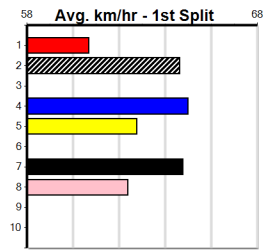

3

7:39PM

(VIC time)

Distance: 525m, Race Type: Mixed 6/7, Total Prizemoney: $3,340
1st: $2,230, 2nd: $690, 3rd: $345, 4th: $75

PAW TONK (4) displayed an impressive turn of speed in winning at Sandown Park on debut and will get faster with some more racing. FAGES (2) although disappointing at his past two runs is clearly the fastest dog in this race on his best form.

Watchdog Tips: 4 2 5 8 Bet: Trifecta 2,4/2,4,5/2,4,5,8 ($10 - 125%)

LADY MONTANA [6] Biks One paced has not won for a while, tested. $41.00
Owner(s): L Repici
Winning Distances: < 300m (0) 300 - 399m (1) 400 - 499m (1) 500 - 599m (0) 600 - 699m (0) > 700m (0)
Box History table and Prize Best Starts Trk/Dts APM

FAGES [7] Below par past 2 runs but has the motor, danger. $2.40
Owner(s): N Mugavin
Winning Distances: < 300m (0) 300 - 399m (0) 400 - 499m (0) 500 - 599m (1) 600 - 699m (0) > 700m (0)
Box History table and Prize Best Starts Trk/Dts APM

*** VACANT BOX ***
Owner(s):
Winning Distances: < 300m (0) 300 - 399m (0) 400 - 499m (0) 500 - 599m (0) 600 - 699m (0) > 700m (0)
Box History

PAW TONK (NSW)[7] Impressive on debut, will get faster, hard to beat $3.20
Owner(s): B Wheeler
Winning Distances: < 300m (0) 300 - 399m (0) 400 - 499m (0) 500 - 599m (1) 600 - 699m (0) > 700m (0)
Box History table and Prize Best Starts Trk/Dts APM

ONE WORD ANSWER [7] Strong type, small field suits, major player. $4.80
Owner(s): A Haines
Winning Distances: < 300m (0) 300 - 399m (0) 400 - 499m (1) 500 - 599m (0) 600 - 699m (0) > 700m (0)
Box History table and Prize Best Starts Trk/Dts APM